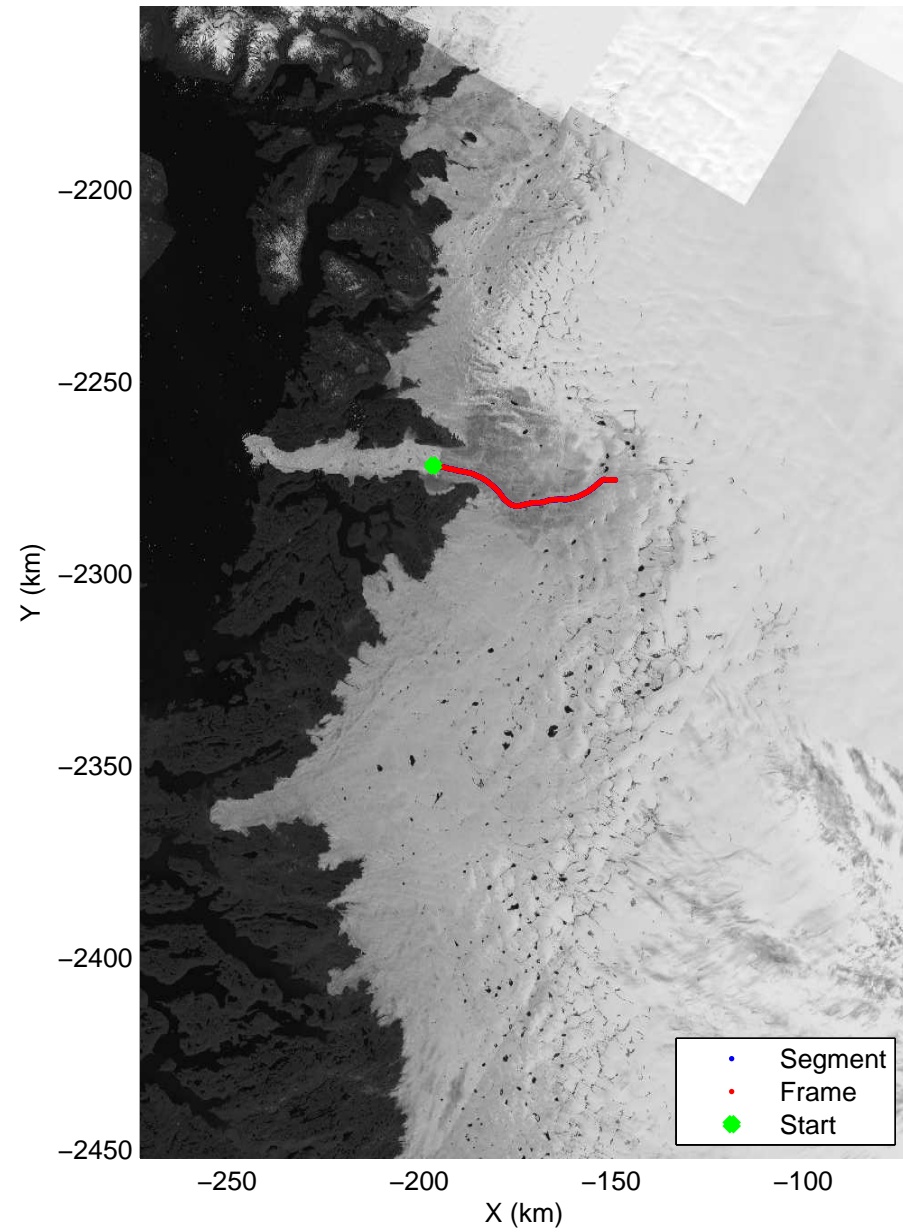

Polar Stereograph 70N/-45E

mcrds 2008_Greenland_TO: "Jakobshavn Grid" 20080709_01_001: 12:11:06.2 to 12:25:47.0 GPS

mcrds 2008_Greenland_TO: "Jakobshavn Grid" 20080709_01_001: 12:11:06.2 to 12:25:47.0 GPS