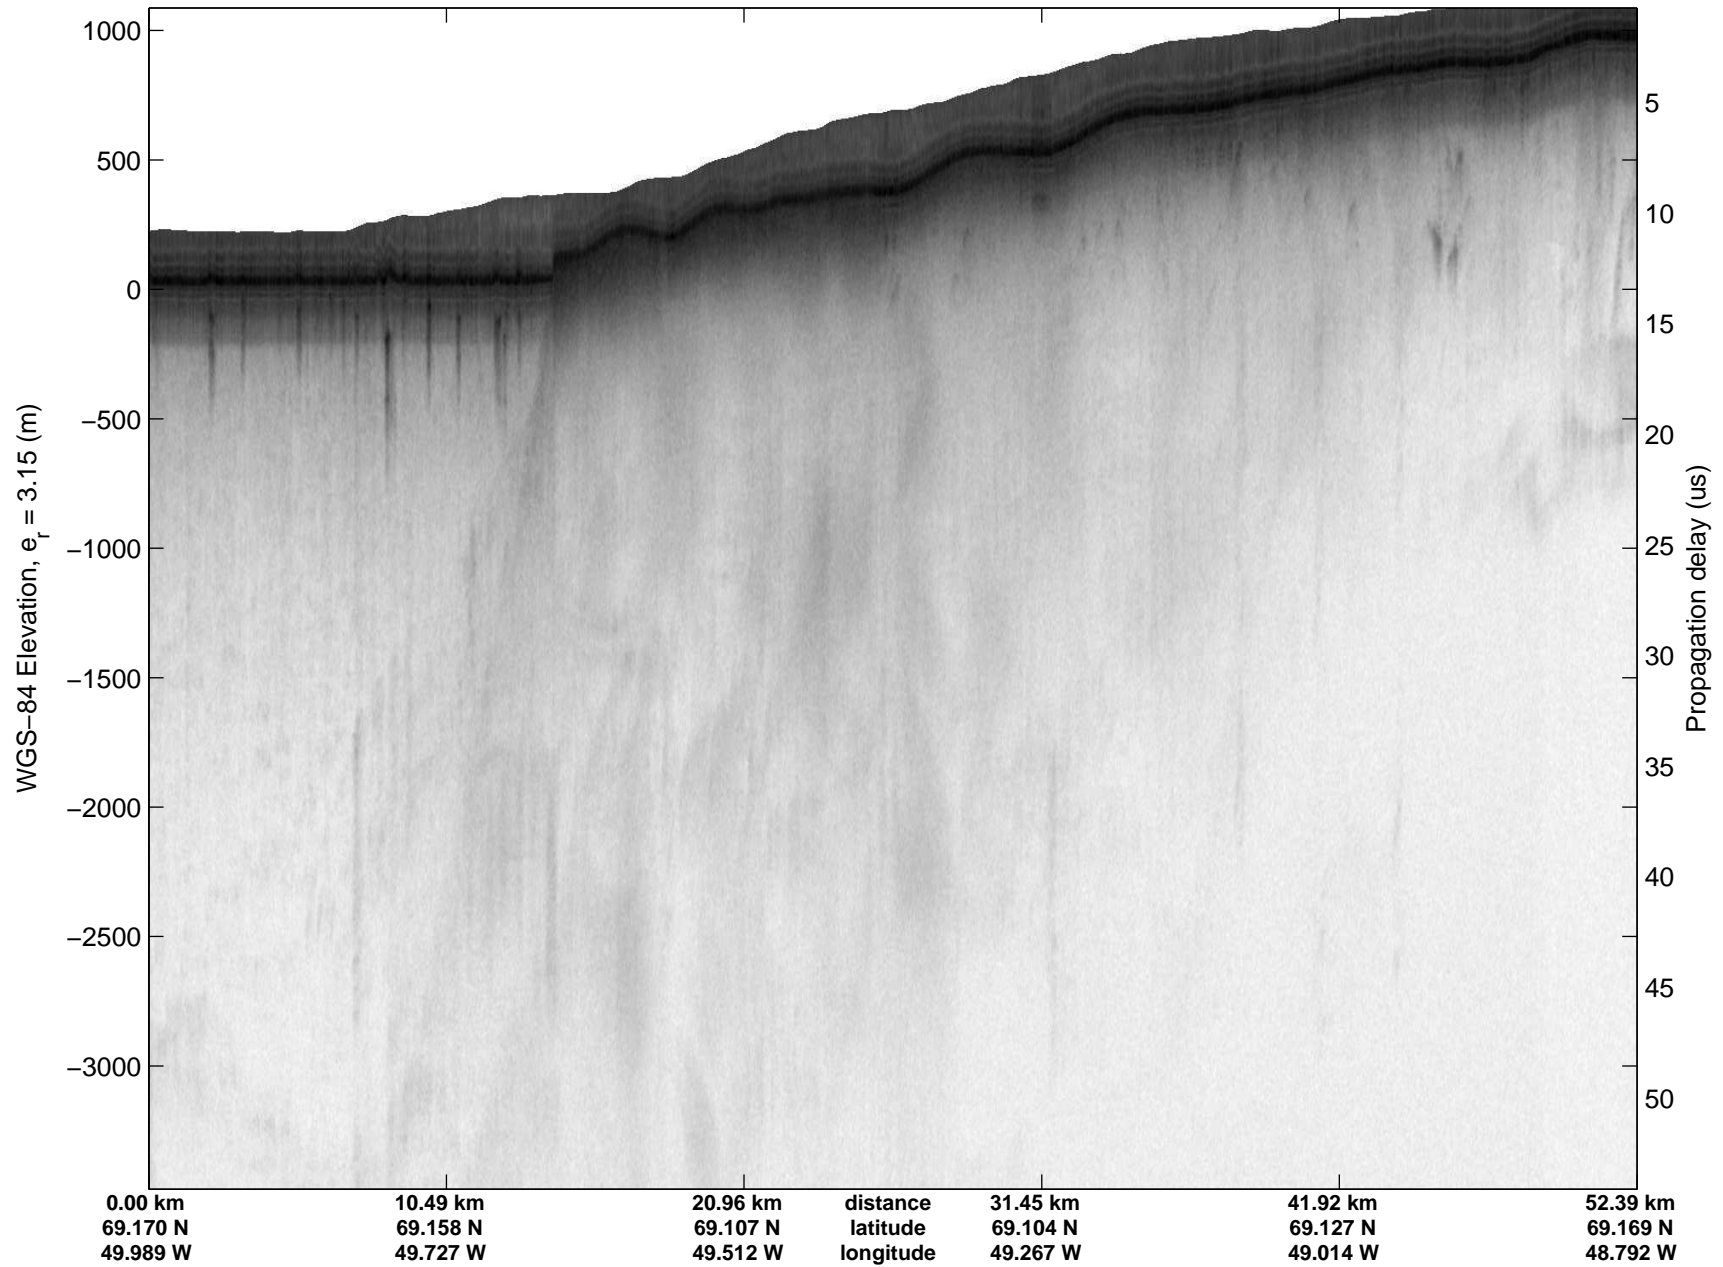

Polar Stereograph 70N/-45E

mcrds 2008_Greenland_TO: "Jakobshavn Grid" 20080709_01_001: 12:11:06.2 to 12:25:47.0 GPS

mcrds 2008_Greenland_TO: "Jakobshavn Grid" 20080709_01_001: 12:11:06.2 to 12:25:47.0 GPS