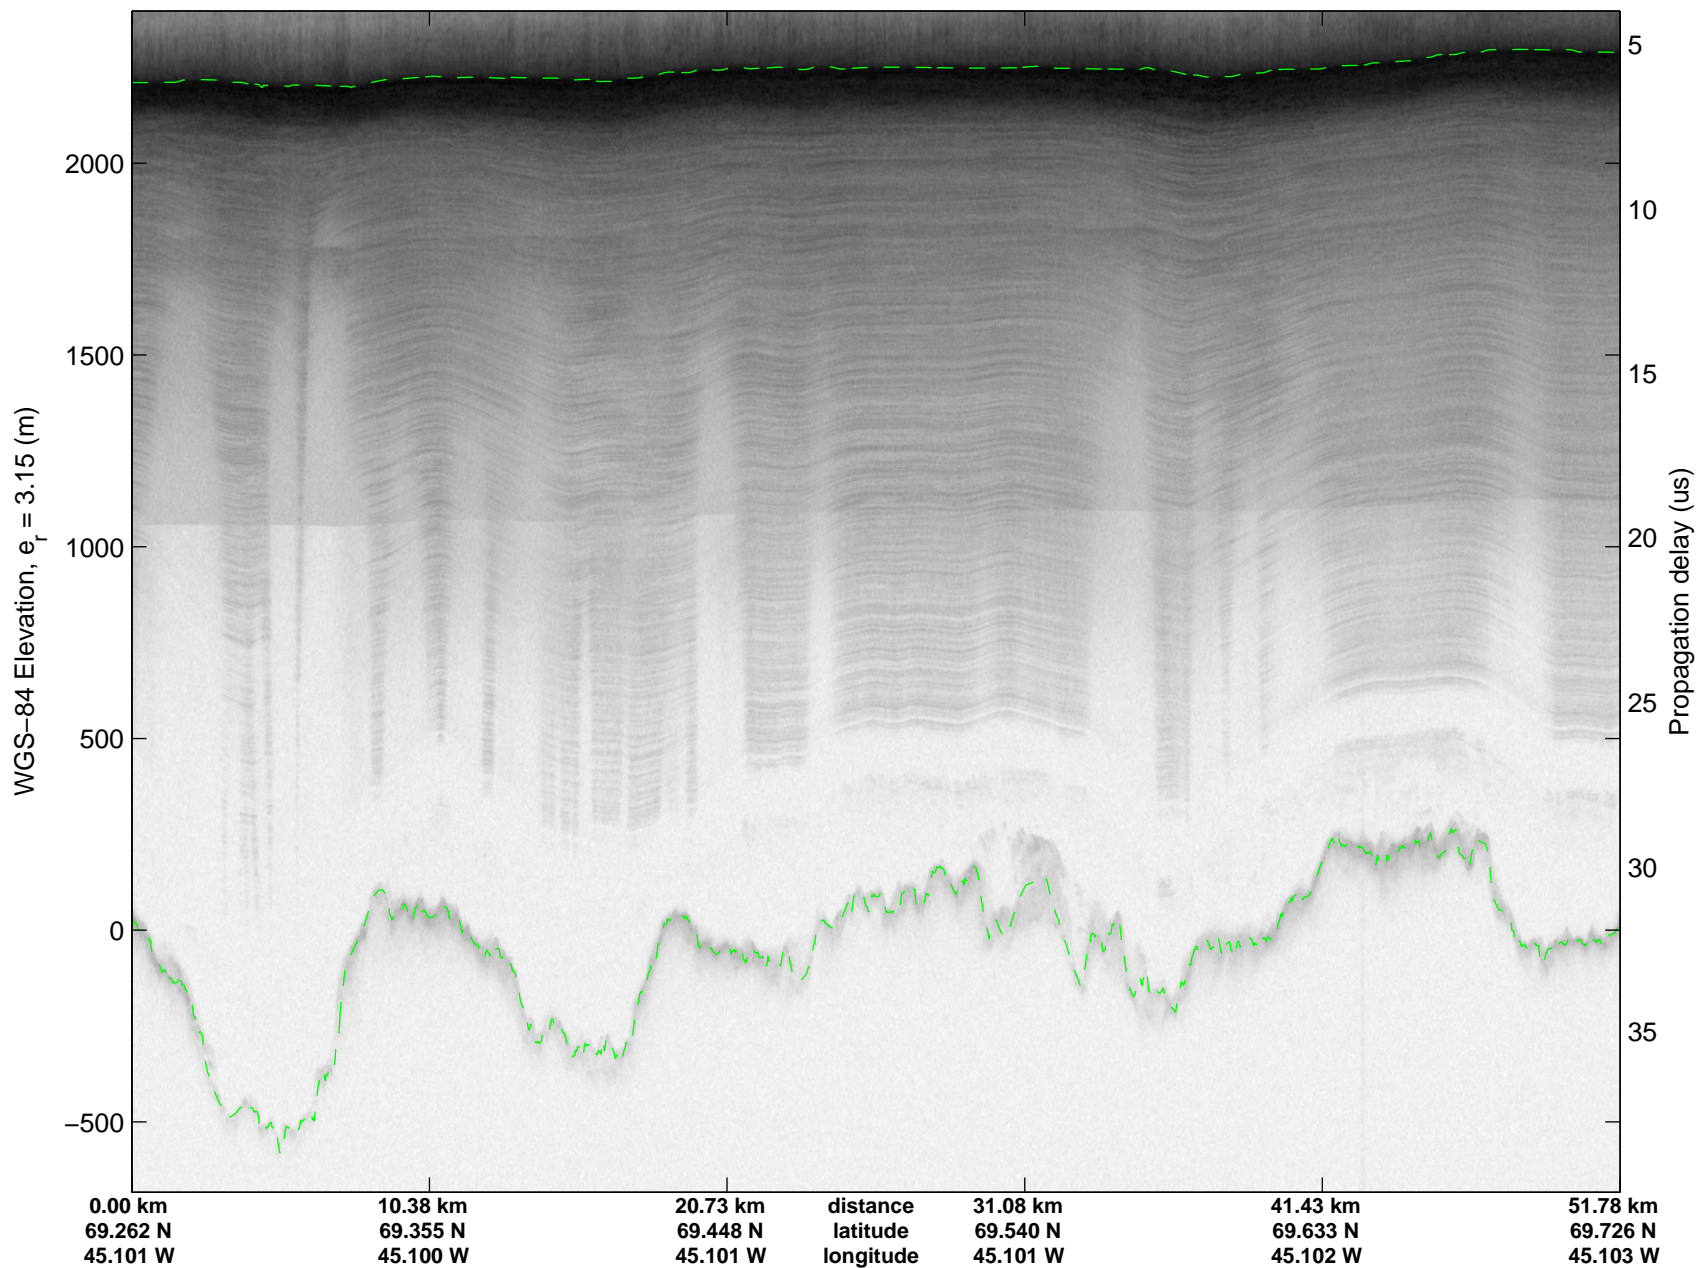

mcrds 2008_Greenland_TO: "Jakobshavn Grid" 20080708_02_013: 14:03:36.3 to 14:06:23.8 GPS

mcrds 2008_Greenland_TO: "Jakobshavn Grid" 20080708_02_013: 14:03:36.3 to 14:06:23.8 GPS

mcrds 2008_Greenland_TO: "Jakobshavn Grid" 20080708_02_014: 14:06:24.5 to 14:13:27.6 GPS

mcrds 2008_Greenland_TO: "Jakobshavn Grid" 20080708_02_014: 14:06:24.5 to 14:13:27.6 GPS

mcrds 2008_Greenland_TO: "Jakobshavn Grid" 20080708_02_015: 14:13:28.3 to 14:19:56.0 GPS

mcrds 2008_Greenland_TO: "Jakobshavn Grid" 20080708_02_015: 14:13:28.3 to 14:19:56.0 GPS

mcrds 2008_Greenland_TO: "Jakobshavn Grid" 20080708_02_016: 14:19:56.8 to 14:29:30.6 GPS

mcrds 2008_Greenland_TO: "Jakobshavn Grid" 20080708_02_016: 14:19:56.8 to 14:29:30.6 GPS

mcrds 2008_Greenland_TO: "Jakobshavn Grid" 20080708_02_017: 14:29:31.3 to 14:35:29.0 GPS

mcrds 2008_Greenland_TO: "Jakobshavn Grid" 20080708_02_017: 14:29:31.3 to 14:35:29.0 GPS

mcrds 2008_Greenland_TO: "Jakobshavn Grid" 20080708_02_018: 14:35:29.9 to 14:38:16.6 GPS

mcrds 2008_Greenland_TO: "Jakobshavn Grid" 20080708_02_018: 14:35:29.9 to 14:38:16.6 GPS