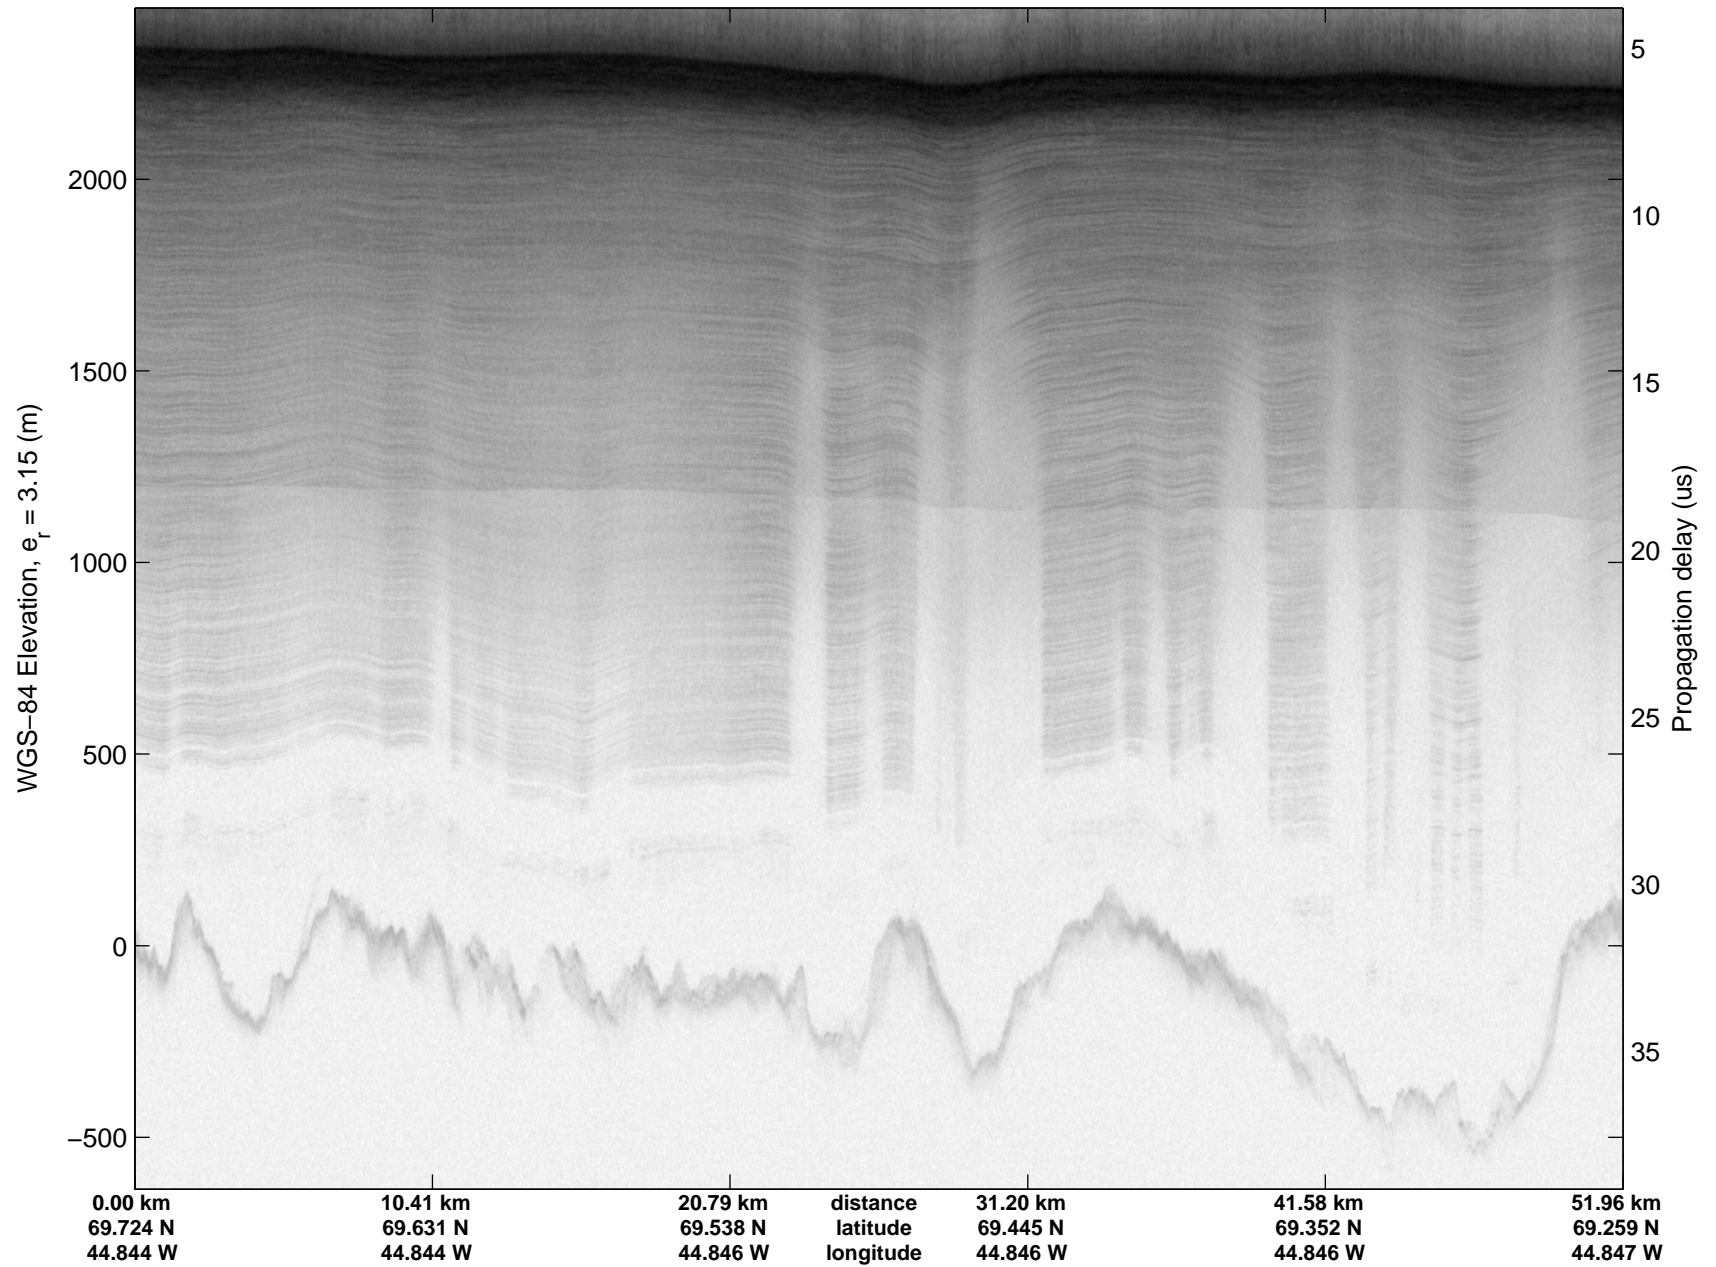

mcrds 2008_Greenland_TO: "Jakobshavn Grid" 20080708_02_017: 14:29:31.3 to 14:35:29.0 GPS

mcrds 2008_Greenland_TO: "Jakobshavn Grid" 20080708_02_018: 14:35:29.9 to 14:38:16.6 GPS

mcrds 2008_Greenland_TO: "Jakobshavn Grid" 20080708_02_018: 14:35:29.9 to 14:38:16.6 GPS

mcrds 2008_Greenland_TO: "Jakobshavn Grid" 20080708_02_019: 14:38:17.9 to 14:46:10.7 GPS

mcrds 2008_Greenland_TO: "Jakobshavn Grid" 20080708_02_019: 14:38:17.9 to 14:46:10.7 GPS

mcrds 2008_Greenland_TO: "Jakobshavn Grid" 20080708_02_020: 14:46:11.6 to 14:58:57.3 GPS

mcrds 2008_Greenland_TO: "Jakobshavn Grid" 20080708_02_020: 14:46:11.6 to 14:58:57.3 GPS

mcrds 2008_Greenland_TO: "Jakobshavn Grid" 20080708_02_021: 14:58:58.0 to 15:01:38.9 GPS

mcrds 2008_Greenland_TO: "Jakobshavn Grid" 20080708_02_021: 14:58:58.0 to 15:01:38.9 GPS

mcrds 2008_Greenland_TO: "Jakobshavn Grid" 20080708_02_022: 15:01:39.5 to 15:12:20.8 GPS

mcrds 2008_Greenland_TO: "Jakobshavn Grid" 20080708_02_022: 15:01:39.5 to 15:12:20.8 GPS

mcrds 2008_Greenland_TO: "Jakobshavn Grid" 20080708_02_023: 15:12:21.8 to 15:22:59.0 GPS