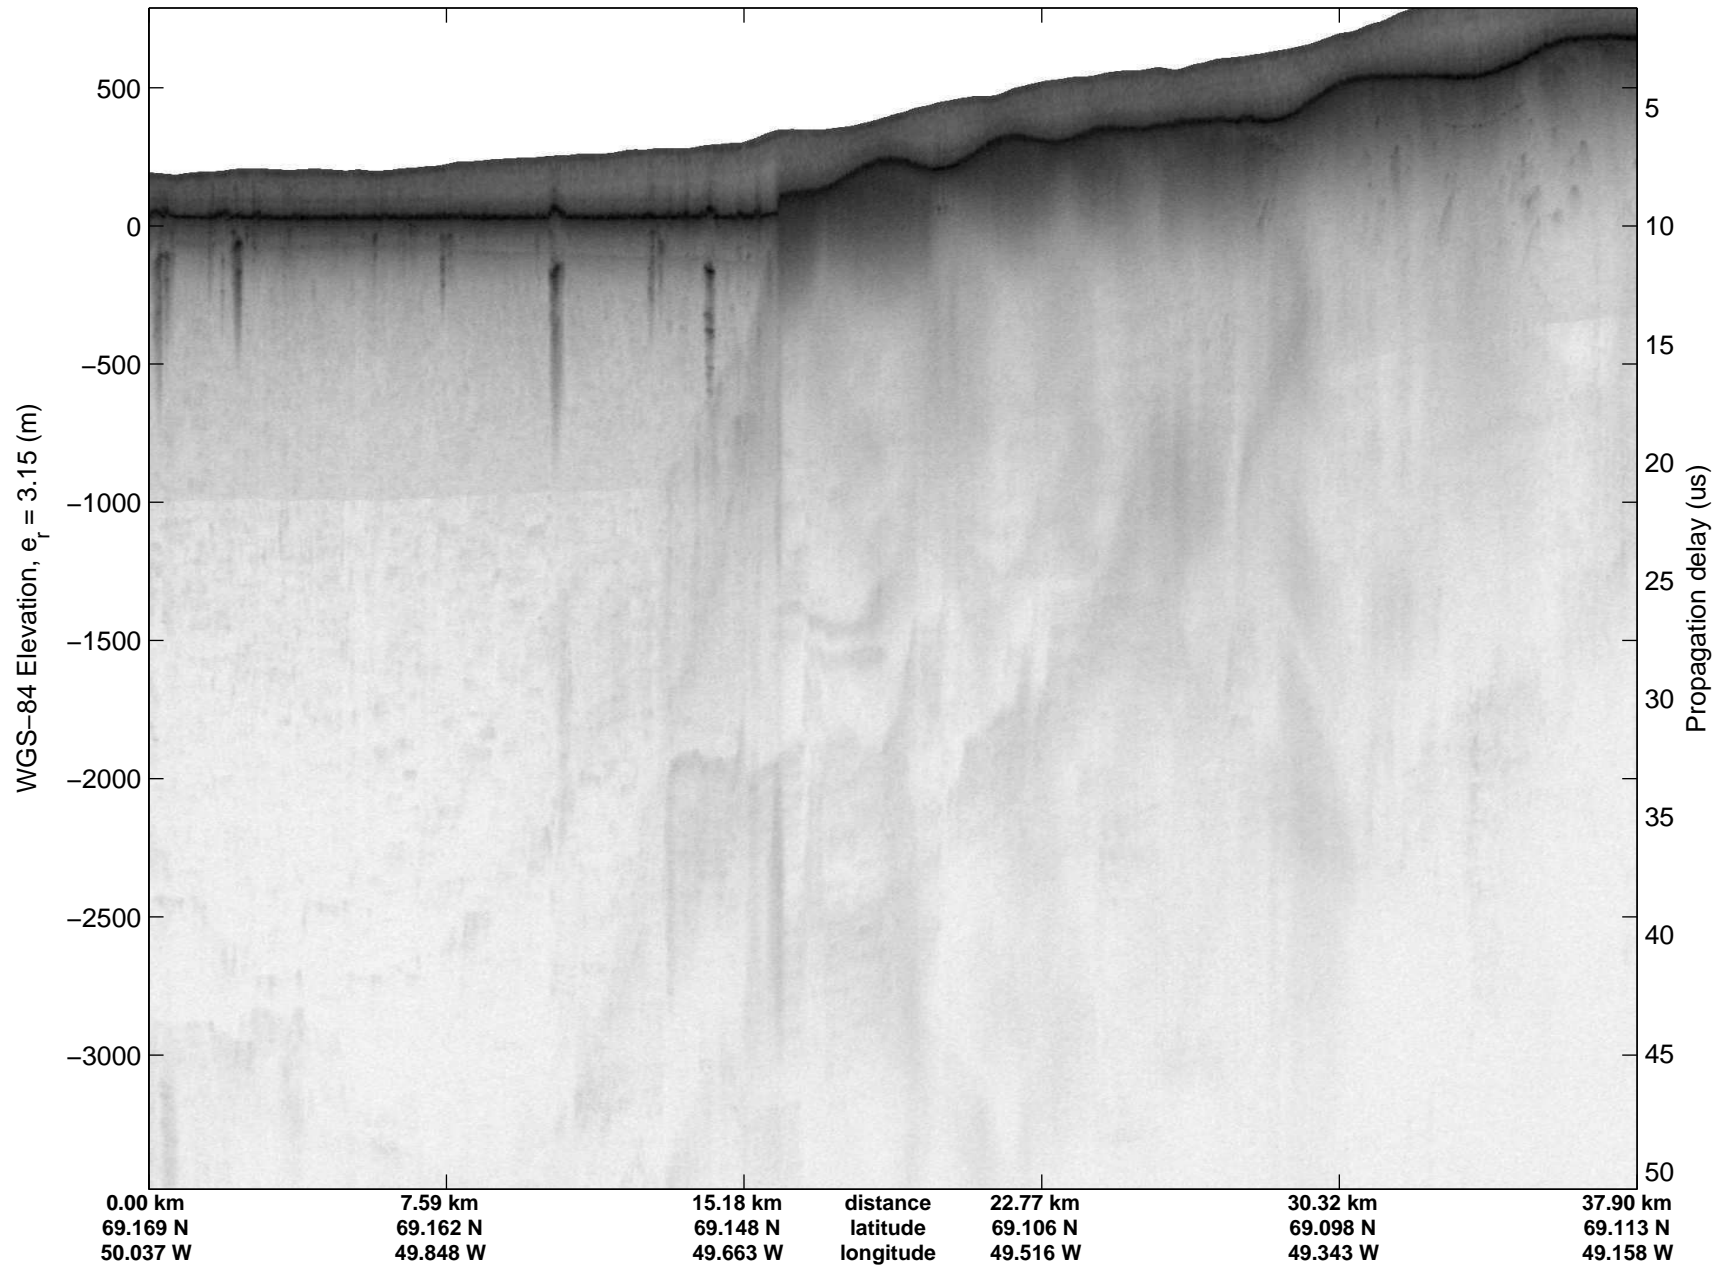

Polar Stereograph 70N/-45E

mcrds 2008_Greenland_TO: "Jakobshavn Grid" 20080708_01_001: 12:02:11.7 to 12:07:44.9 GPS

mcrds 2008_Greenland_TO: "Jakobshavn Grid" 20080708_01_001: 12:02:11.7 to 12:07:44.9 GPS

Polar Stereograph 70N/-45E

mcrds 2008_Greenland_TO: "Jakobshavn Grid" 20080708_01_002: 12:07:45.9 to 12:18:44.4 GPS

mcrds 2008_Greenland_TO: "Jakobshavn Grid" 20080708_01_002: 12:07:45.9 to 12:18:44.4 GPS