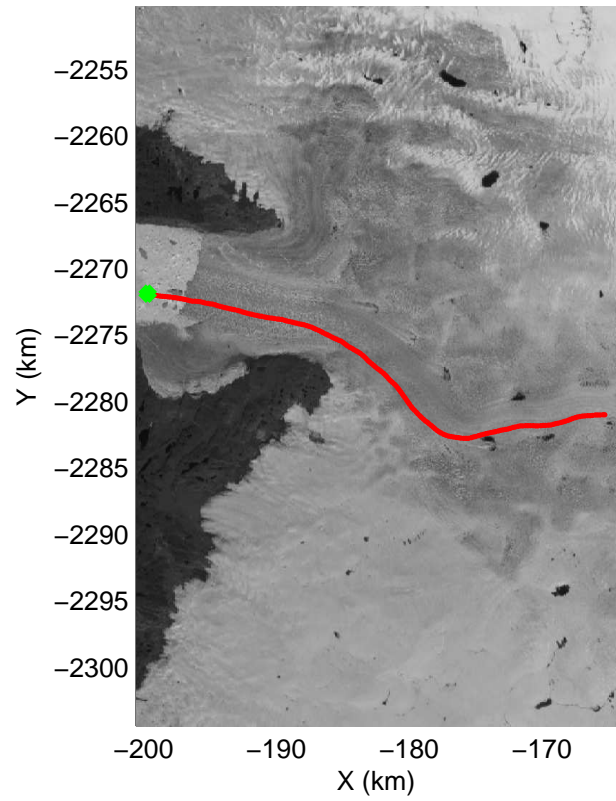

Polar Stereograph 70N/-45E

mcrds 2008_Greenland_TO: "Jakobshavn Grid" 20080708_01_001: 12:02:11.7 to 12:07:44.9 GPS

mcrds 2008_Greenland_TO: "Jakobshavn Grid" 20080708_01_001: 12:02:11.7 to 12:07:44.9 GPS

Polar Stereograph 70N/-45E

mcrds 2008_Greenland_TO: "Jakobshavn Grid" 20080708_01_002: 12:07:45.9 to 12:18:44.4 GPS

mcrds 2008_Greenland_TO: "Jakobshavn Grid" 20080708_01_002: 12:07:45.9 to 12:18:44.4 GPS