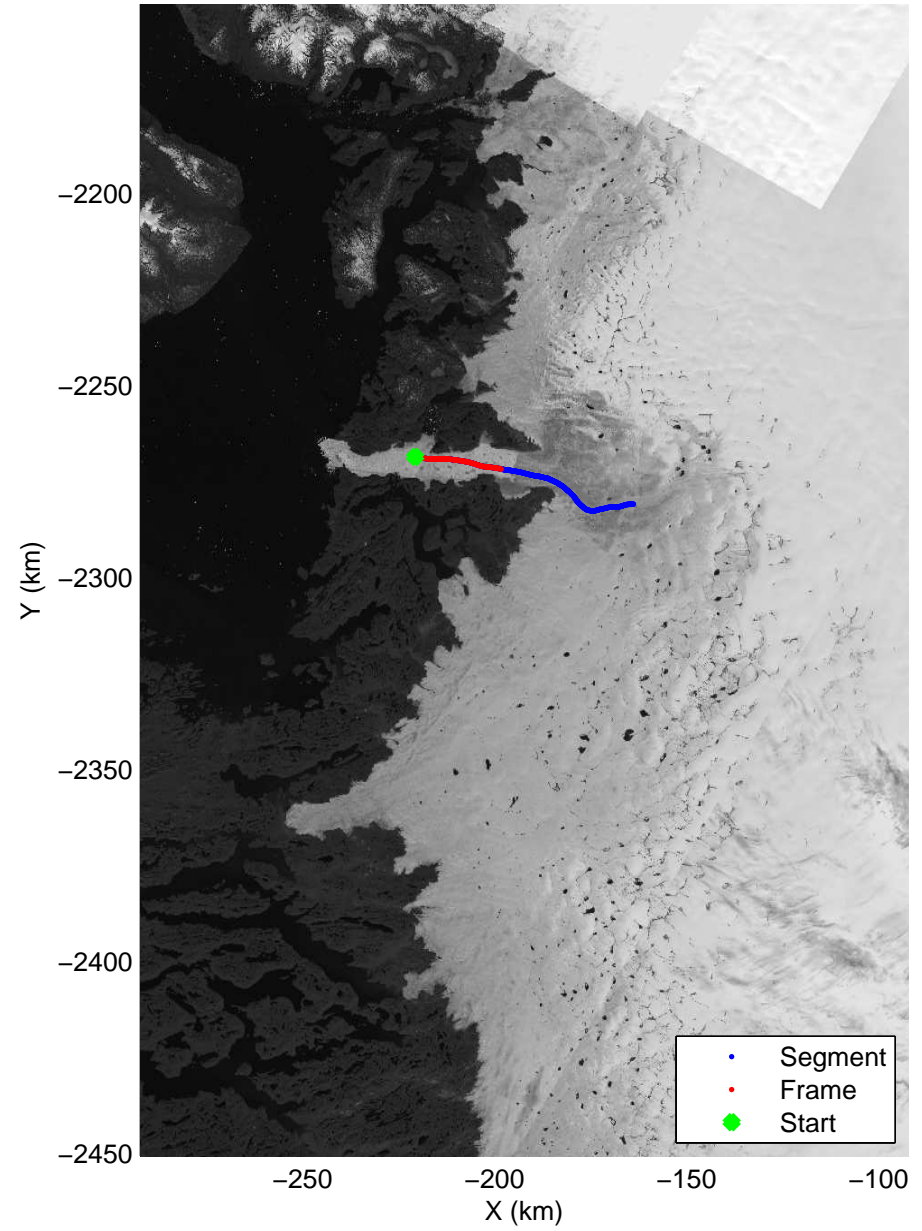

Polar Stereograph 70N/-45E

mcrds 2008_Greenland_TO: "Jakobshavn Grid" 20080708_01_001: 12:02:11.7 to 12:07:44.9 GPS

mcrds 2008_Greenland_TO: "Jakobshavn Grid" 20080708_01_001: 12:02:11.7 to 12:07:44.9 GPS

Polar Stereograph 70N/-45E

mcrds 2008_Greenland_TO: "Jakobshavn Grid" 20080708_01_002: 12:07:45.9 to 12:18:44.4 GPS

mcrds 2008_Greenland_TO: "Jakobshavn Grid" 20080708_01_002: 12:07:45.9 to 12:18:44.4 GPS