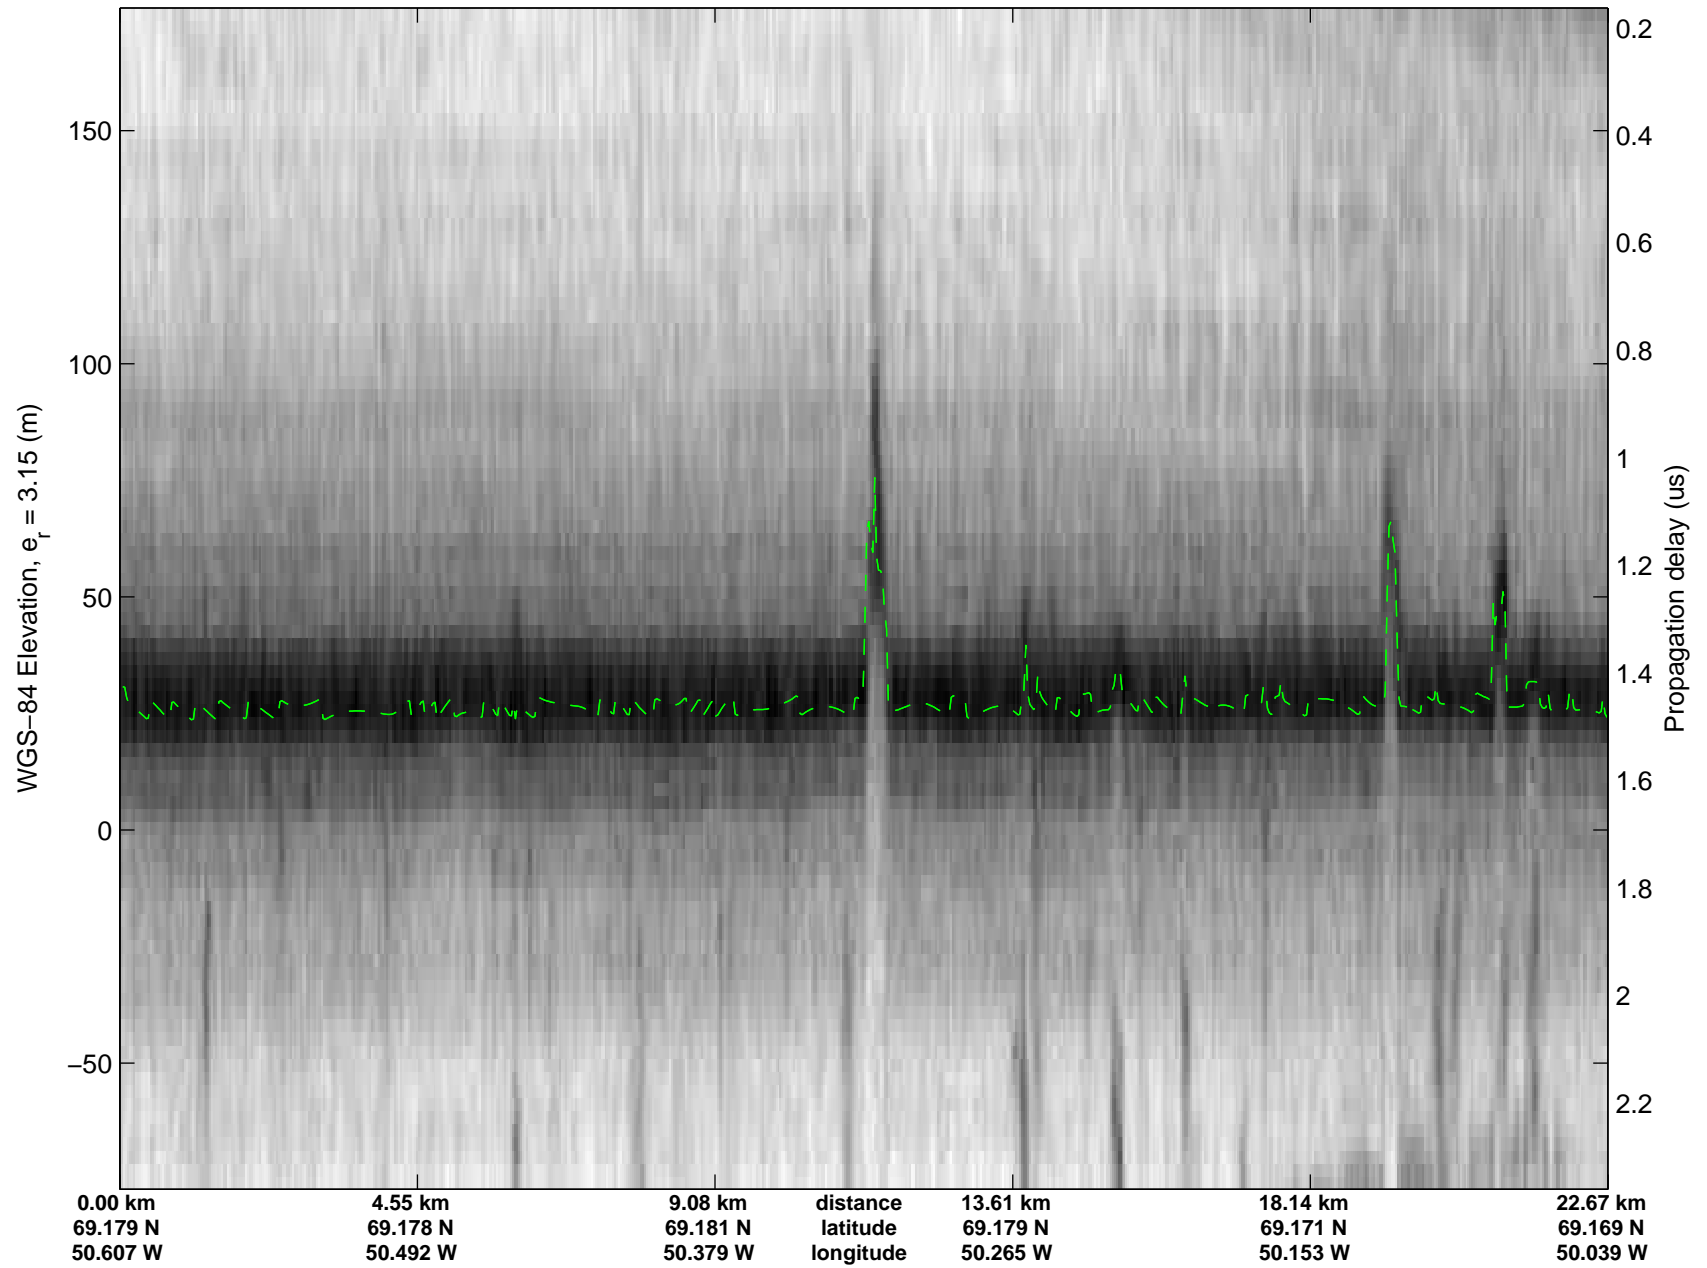

Polar Stereograph 70N/-45E

mcrds 2008_Greenland_TO: "Jakobshavn Grid" 20080708_01_001: 12:02:11.7 to 12:07:44.9 GPS

mcrds 2008_Greenland_TO: "Jakobshavn Grid" 20080708_01_001: 12:02:11.7 to 12:07:44.9 GPS

Polar Stereograph 70N/-45E

mcrds 2008_Greenland_TO: "Jakobshavn Grid" 20080708_01_002: 12:07:45.9 to 12:18:44.4 GPS

mcrds 2008_Greenland_TO: "Jakobshavn Grid" 20080708_01_002: 12:07:45.9 to 12:18:44.4 GPS