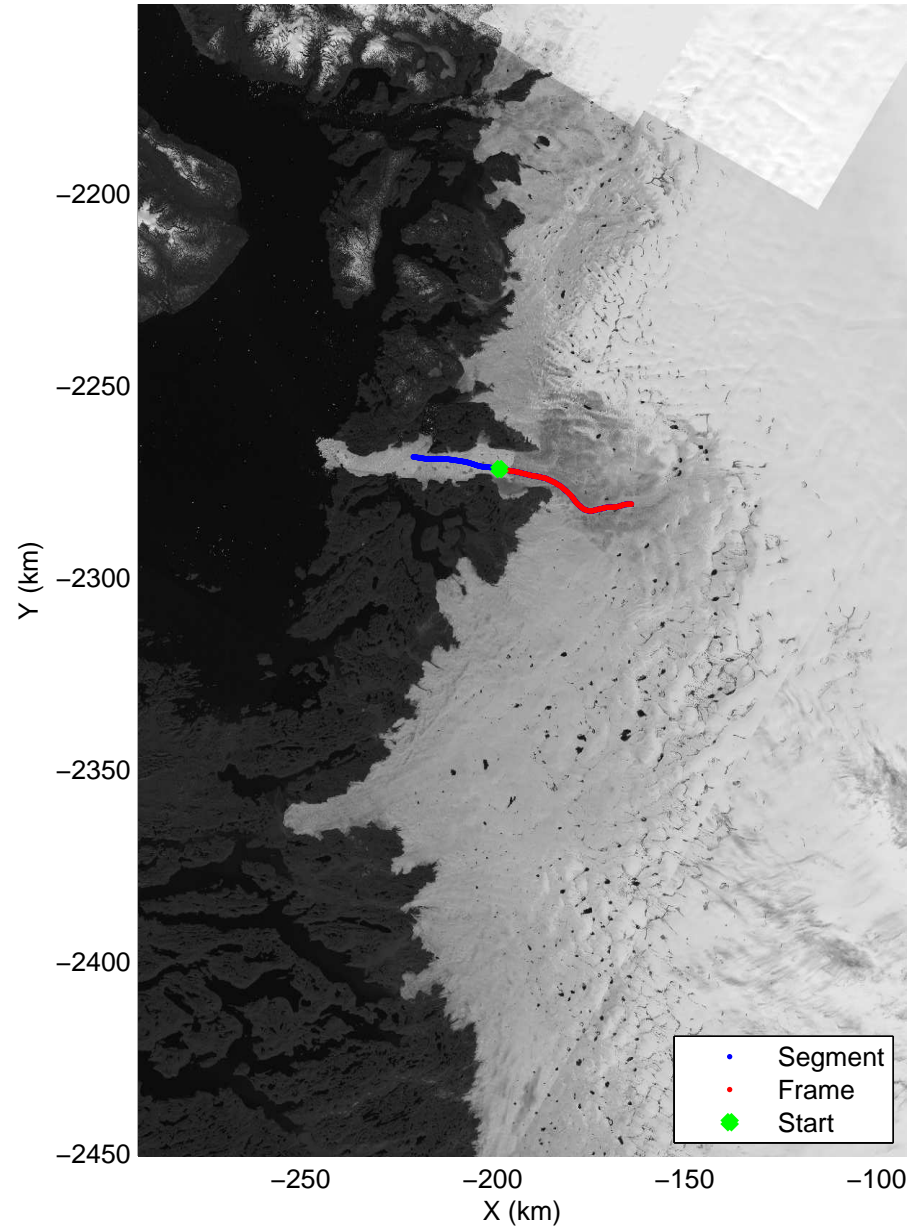

Polar Stereograph 70N/-45E

mcrds 2008_Greenland_TO: "Jakobshavn Grid" 20080708_01_001: 12:02:11.7 to 12:07:44.9 GPS

mcrds 2008_Greenland_TO: "Jakobshavn Grid" 20080708_01_001: 12:02:11.7 to 12:07:44.9 GPS

Polar Stereograph 70N/-45E

mcrds 2008_Greenland_TO: "Jakobshavn Grid" 20080708_01_002: 12:07:45.9 to 12:18:44.4 GPS

mcrds 2008_Greenland_TO: "Jakobshavn Grid" 20080708_01_002: 12:07:45.9 to 12:18:44.4 GPS