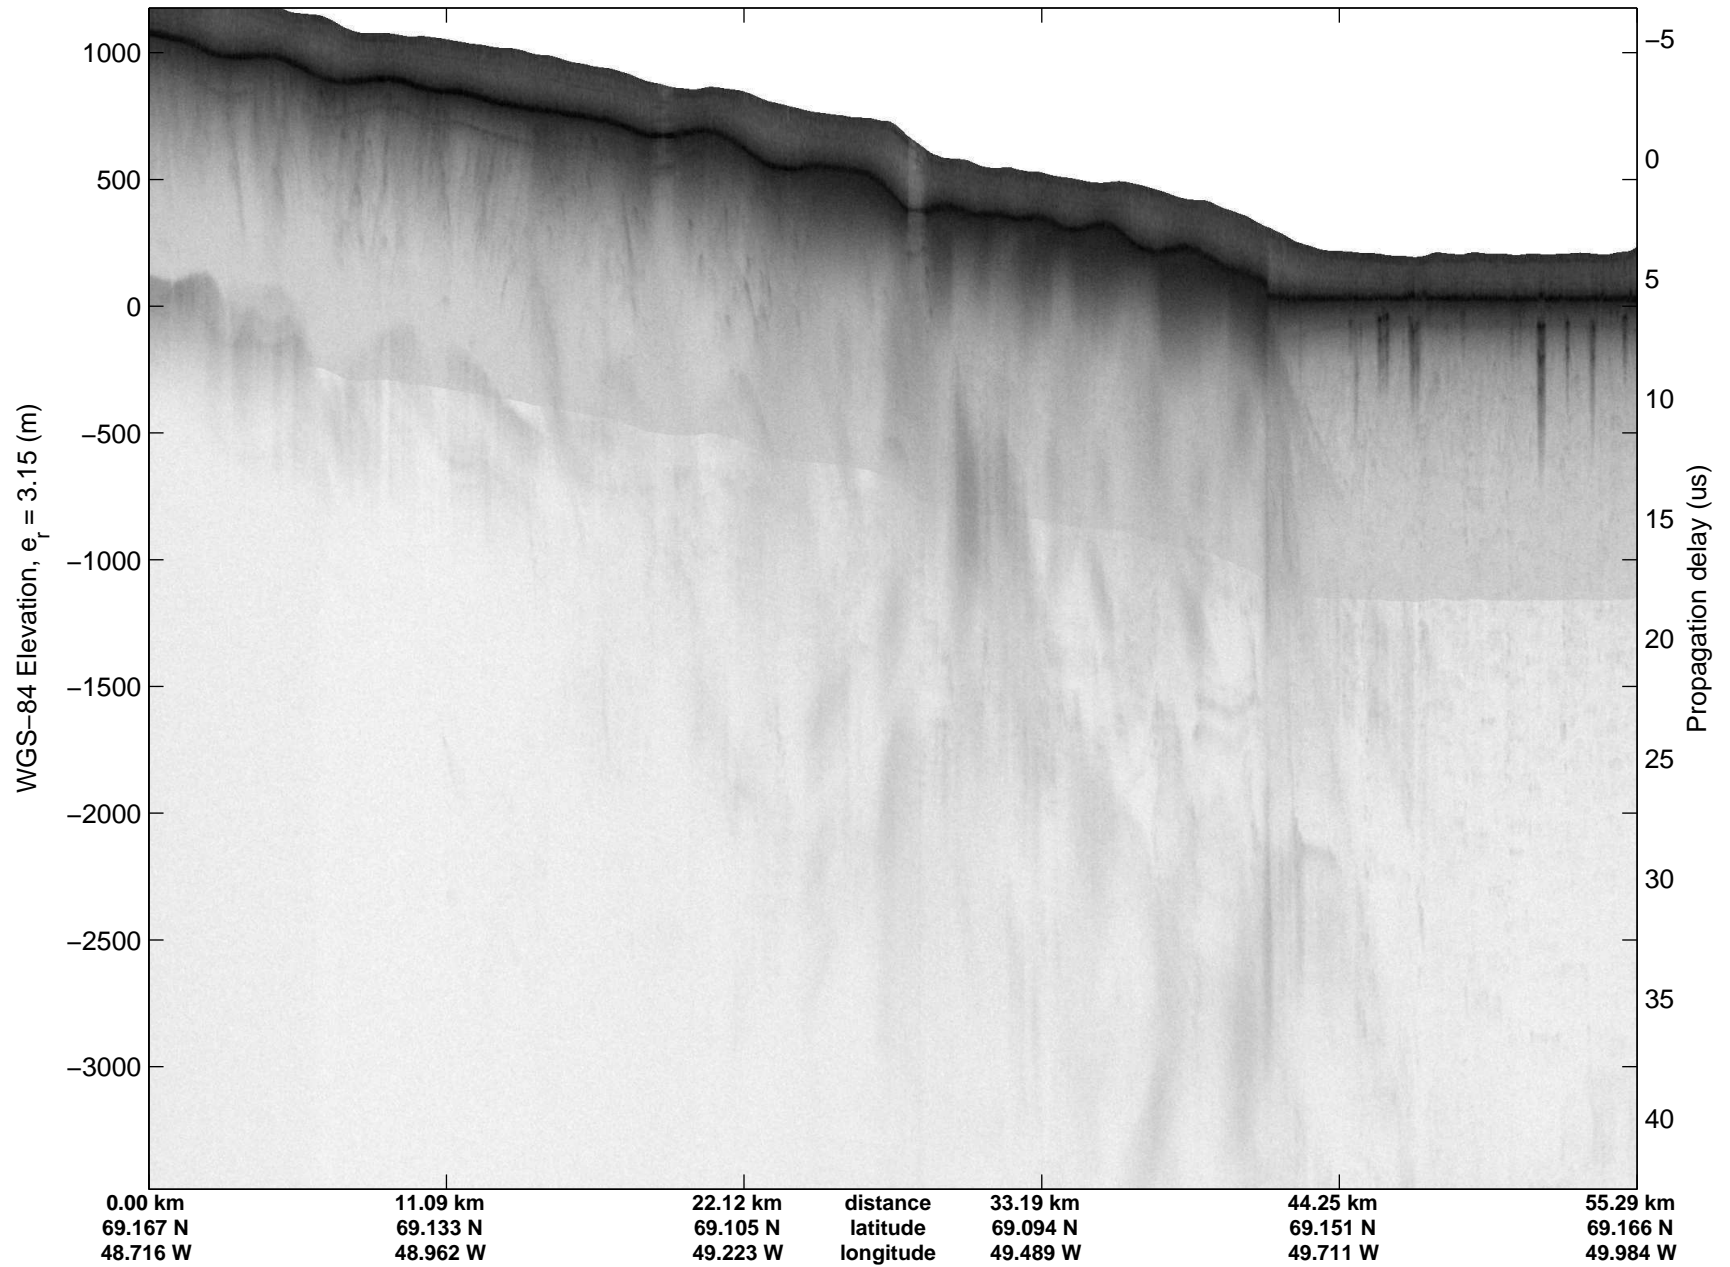

Polar Stereograph 70N/-45E

mcrds 2008_Greenland_TO: "Jakobshavn Grid" 20080707_05_001: 15:12:03.6 to 15:25:43.2 GPS

mcrds 2008_Greenland_TO: "Jakobshavn Grid" 20080707_05_001: 15:12:03.6 to 15:25:43.2 GPS