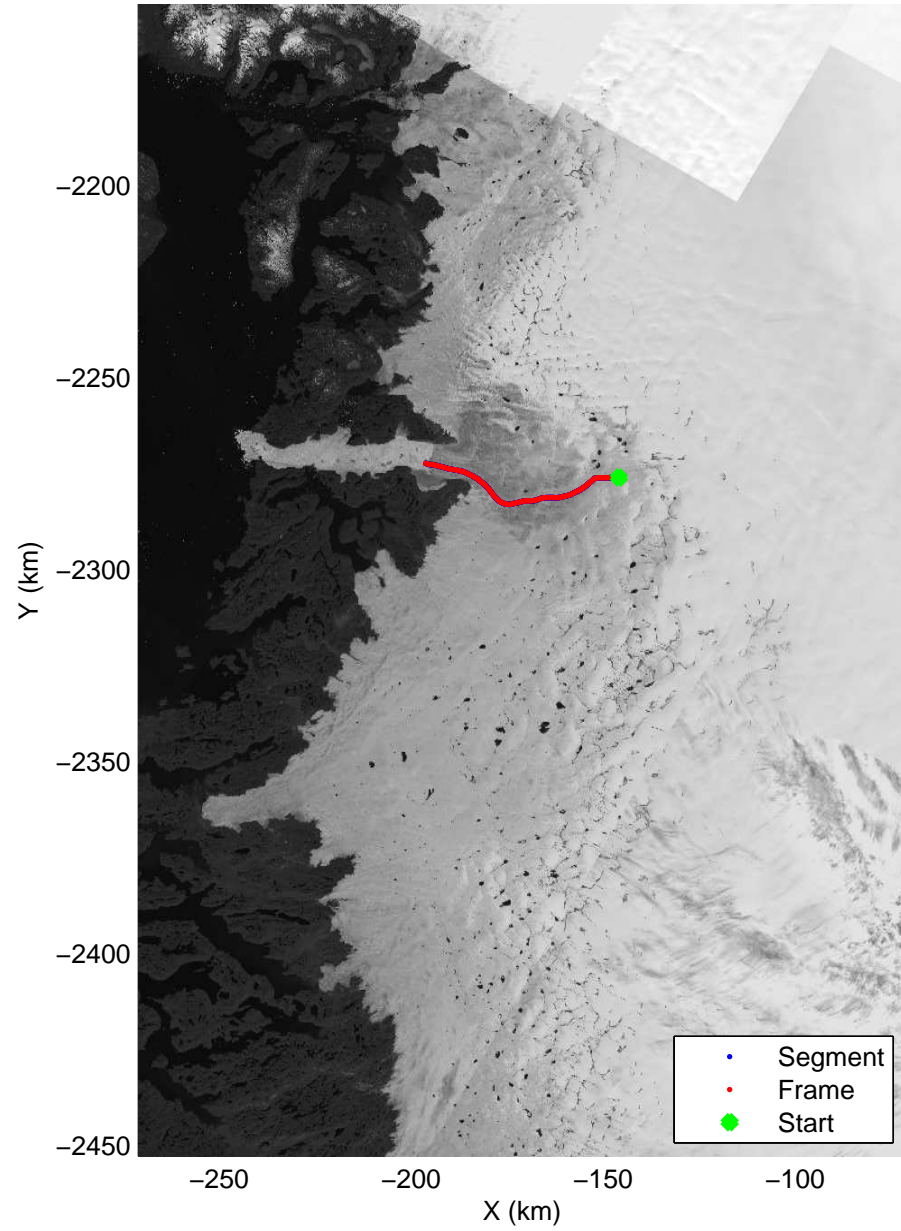

Polar Stereograph 70N/-45E

mcrds 2008_Greenland_TO: "Jakobshavn Grid" 20080707_05_001: 15:12:03.6 to 15:25:43.2 GPS

mcrds 2008_Greenland_TO: "Jakobshavn Grid" 20080707_05_001: 15:12:03.6 to 15:25:43.2 GPS