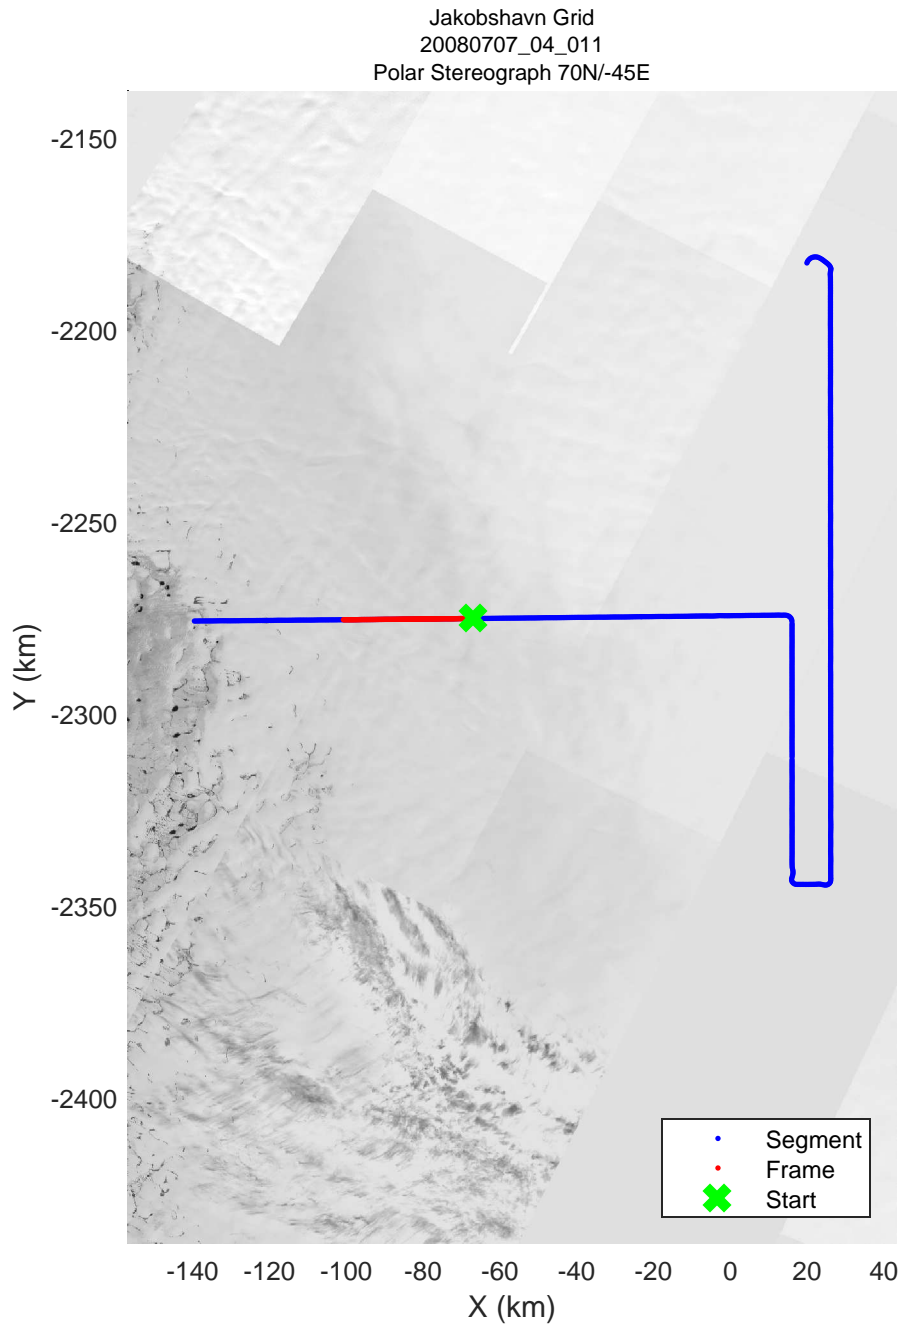

mcrds 2008_Greenland_TO: "Jakobshavn Grid" 20080707_04_004: 14:07:28.8 to 14:15:12.9 GPS

mcrds 2008_Greenland_TO: "Jakobshavn Grid" 20080707_04_004: 14:07:28.8 to 14:15:12.9 GPS

Jakobshavn Grid
20080707_04_005
Polar Stereograph 70N/-45E

mcrds 2008_Greenland_TO: "Jakobshavn Grid" 20080707_04_009: 14:39:57.8 to 14:47:59.2 GPS

mcrds 2008_Greenland_TO: "Jakobshavn Grid" 20080707_04_010: 14:47:59.8 to 14:56:31.1 GPS

mcrds 2008_Greenland_TO: "Jakobshavn Grid" 20080707_04_010: 14:47:59.8 to 14:56:31.1 GPS

mcrds 2008_Greenland_TO: "Jakobshavn Grid" 20080707_04_011: 14:56:32.0 to 15:03:06.8 GPS

mcrds 2008_Greenland_TO: "Jakobshavn Grid" 20080707_04_011: 14:56:32.0 to 15:03:06.8 GPS

mcrds 2008_Greenland_TO: "Jakobshavn Grid" 20080707_04_012: 15:03:07.7 to 15:10:29.4 GPS

mcrds 2008_Greenland_TO: "Jakobshavn Grid" 20080707_04_012: 15:03:07.7 to 15:10:29.4 GPS