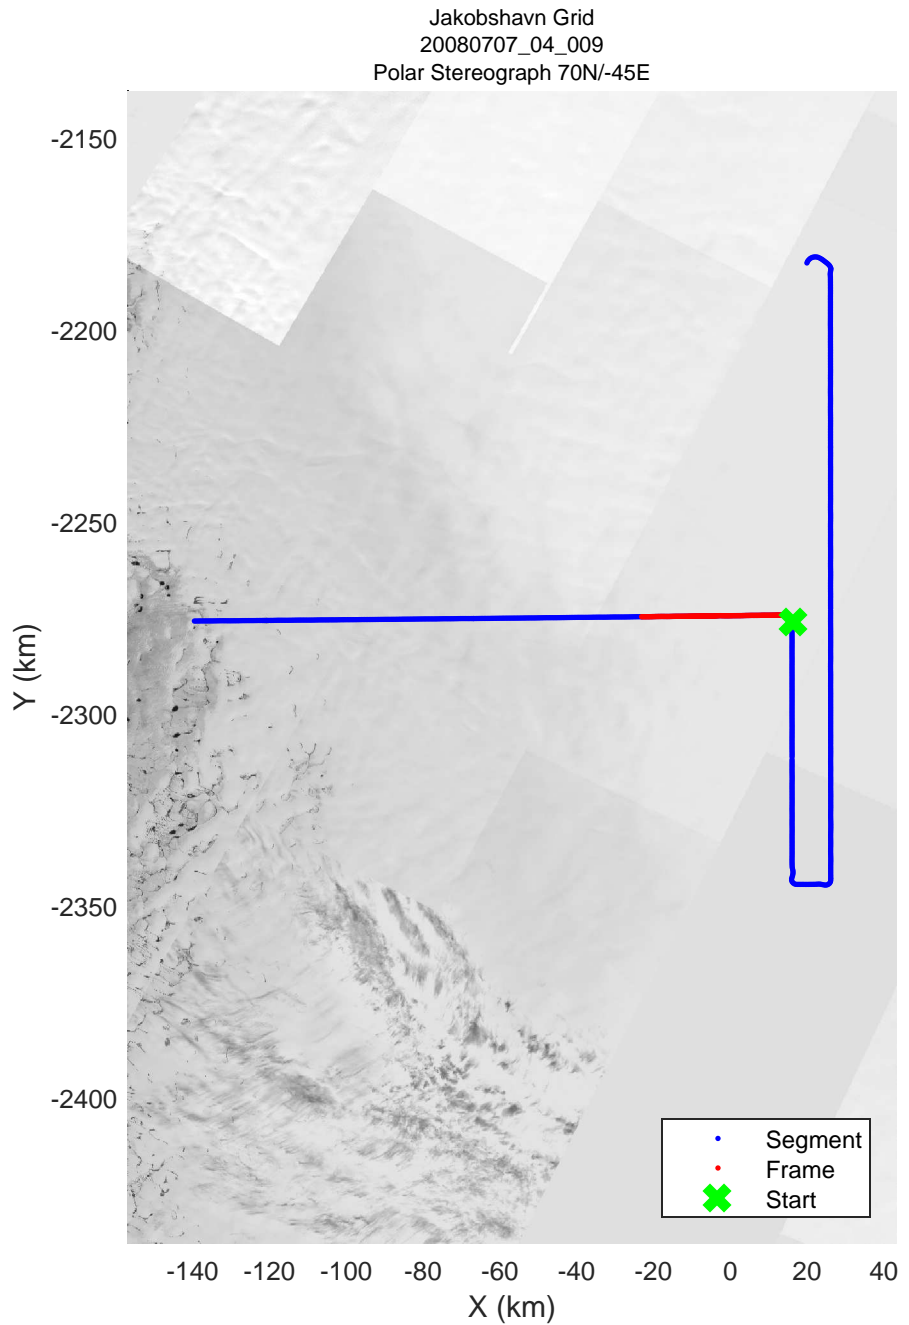

mcrds 2008_Greenland_TO: "Jakobshavn Grid" 20080707_04_004: 14:07:28.8 to 14:15:12.9 GPS

mcrds 2008_Greenland_TO: "Jakobshavn Grid" 20080707_04_004: 14:07:28.8 to 14:15:12.9 GPS

Jakobshavn Grid
20080707_04_005
Polar Stereograph 70N/-45E

mcrds 2008_Greenland_TO: "Jakobshavn Grid" 20080707_04_006: 14:22:51.8 to 14:25:16.4 GPS

mcrds 2008_Greenland_TO: "Jakobshavn Grid" 20080707_04_007: 14:25:17.2 to 14:32:23.1 GPS

mcrds 2008_Greenland_TO: "Jakobshavn Grid" 20080707_04_007: 14:25:17.2 to 14:32:23.1 GPS

mcrds 2008_Greenland_TO: "Jakobshavn Grid" 20080707_04_008: 14:32:24.0 to 14:39:56.9 GPS

mcrds 2008_Greenland_TO: "Jakobshavn Grid" 20080707_04_008: 14:32:24.0 to 14:39:56.9 GPS

mcrds 2008_Greenland_TO: "Jakobshavn Grid" 20080707_04_009: 14:39:57.8 to 14:47:59.2 GPS