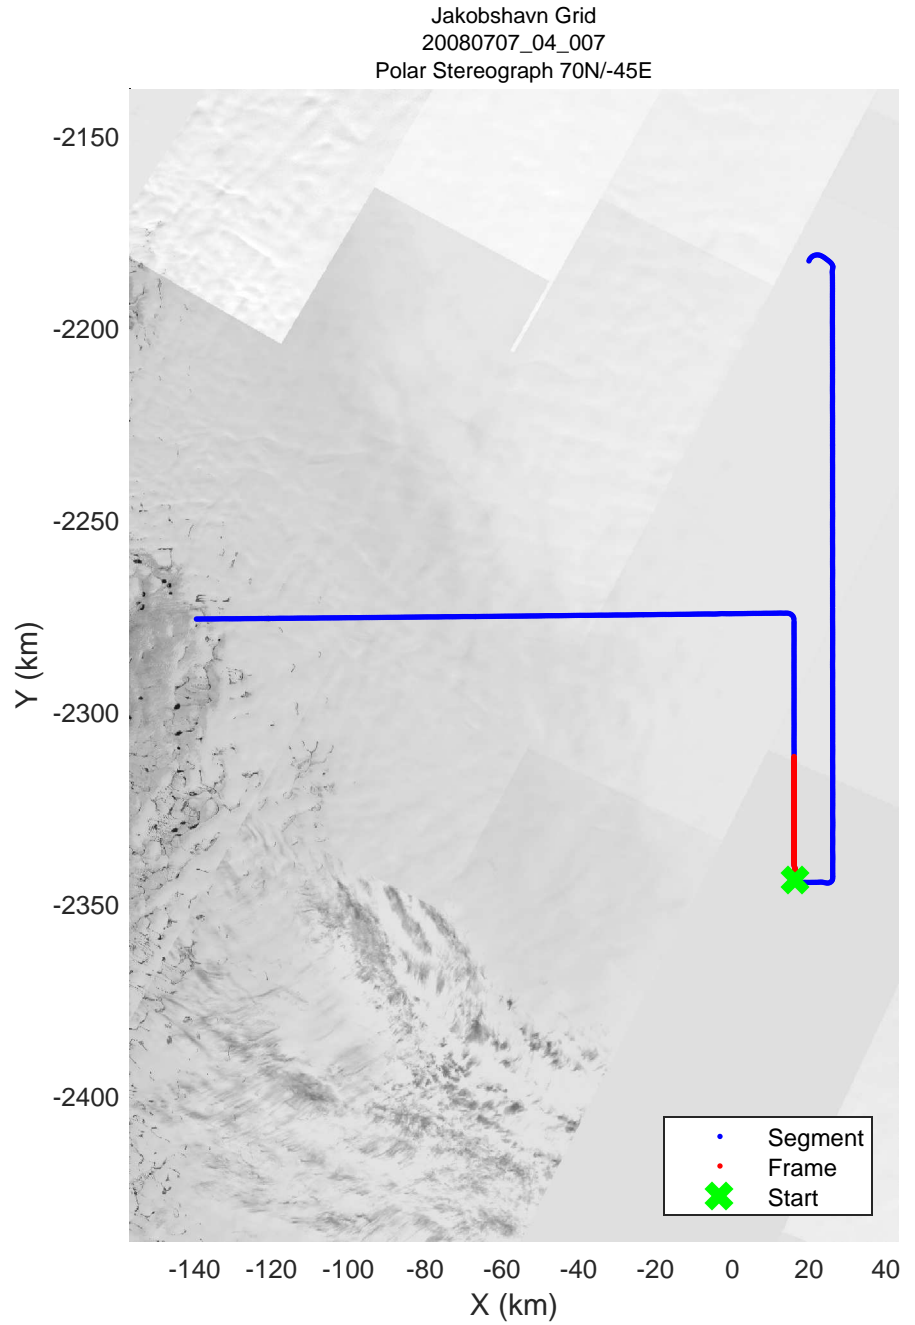

mcrds 2008_Greenland_TO: "Jakobshavn Grid" 20080707_04_004: 14:07:28.8 to 14:15:12.9 GPS

mcrds 2008_Greenland_TO: "Jakobshavn Grid" 20080707_04_004: 14:07:28.8 to 14:15:12.9 GPS

Jakobshavn Grid
20080707_04_005
Polar Stereograph 70N/-45E

mcrds 2008_Greenland_TO: "Jakobshavn Grid" 20080707_04_005: 14:15:13.6 to 14:22:51.1 GPS

mcrds 2008_Greenland_TO: "Jakobshavn Grid" 20080707_04_005: 14:15:13.6 to 14:22:51.1 GPS

mcrds 2008_Greenland_TO: "Jakobshavn Grid" 20080707_04_006: 14:22:51.8 to 14:25:16.4 GPS

mcrds 2008_Greenland_TO: "Jakobshavn Grid" 20080707_04_006: 14:22:51.8 to 14:25:16.4 GPS

mcrds 2008_Greenland_TO: "Jakobshavn Grid" 20080707_04_007: 14:25:17.2 to 14:32:23.1 GPS

mcrds 2008_Greenland_TO: "Jakobshavn Grid" 20080707_04_007: 14:25:17.2 to 14:32:23.1 GPS