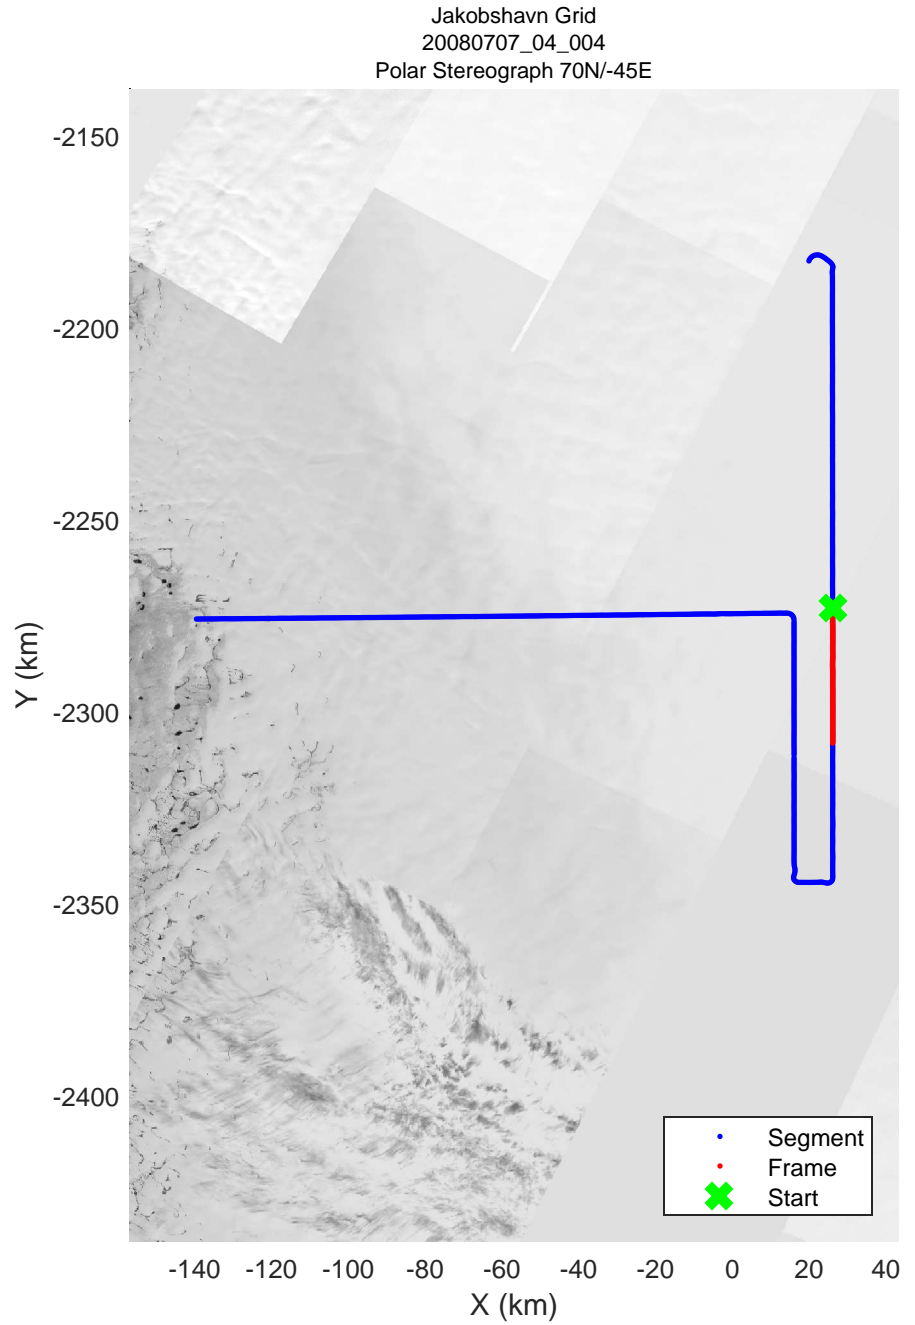

mcrds 2008_Greenland_TO: "Jakobshavn Grid" 20080707_04_001: 13:45:40.4 to 13:48:02.1 GPS

mcrds 2008_Greenland_TO: "Jakobshavn Grid" 20080707_04_001: 13:45:40.4 to 13:48:02.1 GPS

mcrds 2008_Greenland_TO: "Jakobshavn Grid" 20080707_04_002: 13:48:03.3 to 13:58:14.1 GPS

mcrds 2008_Greenland_TO: "Jakobshavn Grid" 20080707_04_002: 13:48:03.3 to 13:58:14.1 GPS

mcrds 2008_Greenland_TO: "Jakobshavn Grid" 20080707_04_003: 13:58:15.2 to 14:07:27.9 GPS

mcrds 2008_Greenland_TO: "Jakobshavn Grid" 20080707_04_003: 13:58:15.2 to 14:07:27.9 GPS

mcrds 2008_Greenland_TO: "Jakobshavn Grid" 20080707_04_004: 14:07:28.8 to 14:15:12.9 GPS

mcrds 2008_Greenland_TO: "Jakobshavn Grid" 20080707_04_004: 14:07:28.8 to 14:15:12.9 GPS

Jakobshavn Grid
20080707_04_005
Polar Stereograph 70N/-45E

mcrds 2008_Greenland_TO: "Jakobshavn Grid" 20080707_04_005: 14:15:13.6 to 14:22:51.1 GPS

mcrds 2008_Greenland_TO: "Jakobshavn Grid" 20080707_04_005: 14:15:13.6 to 14:22:51.1 GPS

mcrds 2008_Greenland_TO: "Jakobshavn Grid" 20080707_04_006: 14:22:51.8 to 14:25:16.4 GPS