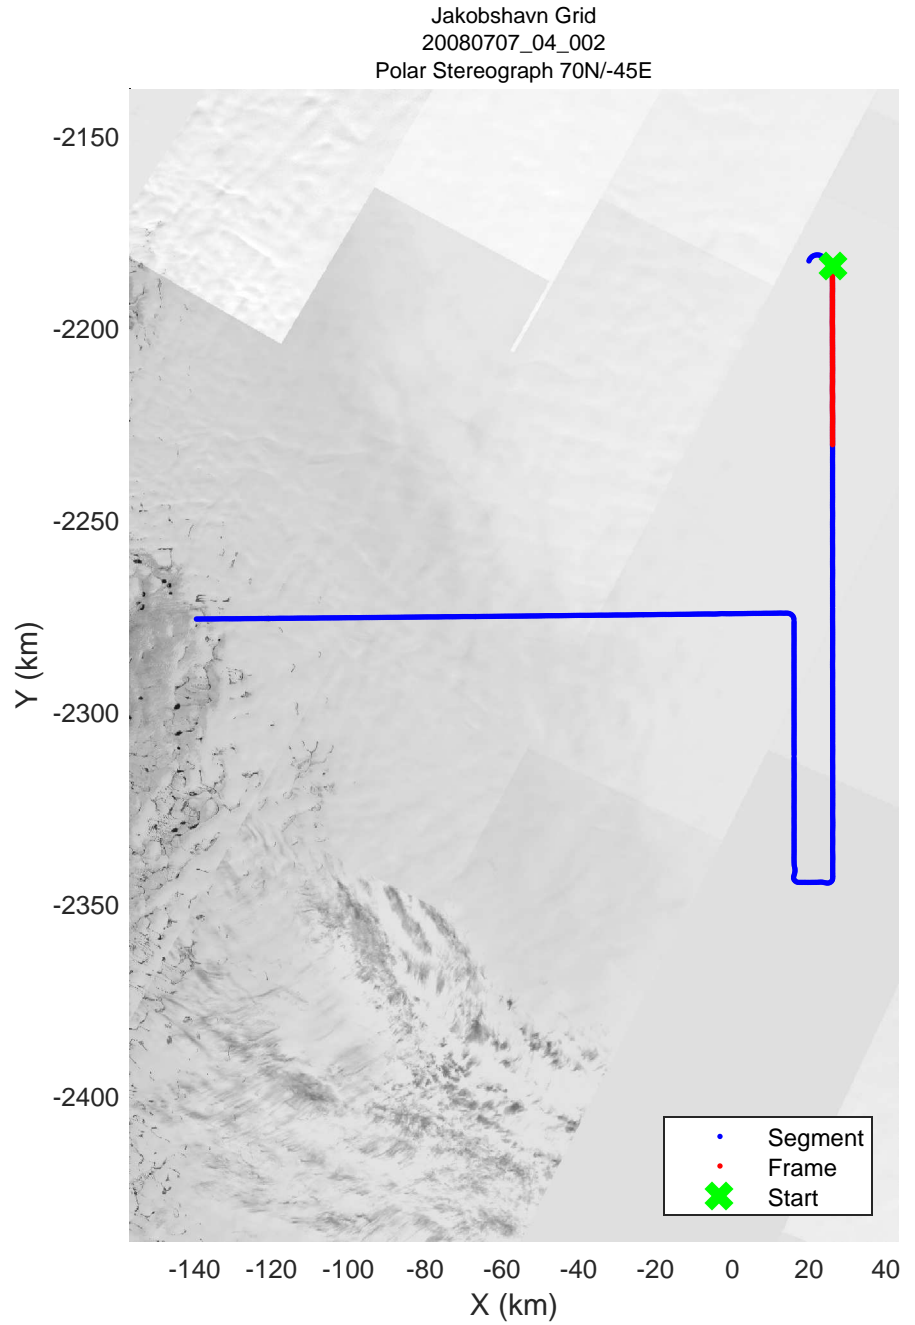

mcrds 2008_Greenland_TO: "Jakobshavn Grid" 20080707_04_001: 13:45:40.4 to 13:48:02.1 GPS

mcrds 2008_Greenland_TO: "Jakobshavn Grid" 20080707_04_001: 13:45:40.4 to 13:48:02.1 GPS

mcrds 2008_Greenland_TO: "Jakobshavn Grid" 20080707_04_002: 13:48:03.3 to 13:58:14.1 GPS

mcrds 2008_Greenland_TO: "Jakobshavn Grid" 20080707_04_002: 13:48:03.3 to 13:58:14.1 GPS

mcrds 2008_Greenland_TO: "Jakobshavn Grid" 20080707_04_003: 13:58:15.2 to 14:07:27.9 GPS

mcrds 2008_Greenland_TO: "Jakobshavn Grid" 20080707_04_003: 13:58:15.2 to 14:07:27.9 GPS

mcrds 2008_Greenland_TO: "Jakobshavn Grid" 20080707_04_004: 14:07:28.8 to 14:15:12.9 GPS

mcrds 2008_Greenland_TO: "Jakobshavn Grid" 20080707_04_004: 14:07:28.8 to 14:15:12.9 GPS

Jakobshavn Grid
20080707_04_005
Polar Stereograph 70N/-45E

mcrds 2008_Greenland_TO: "Jakobshavn Grid" 20080707_04_012: 15:03:07.7 to 15:10:29.4 GPS