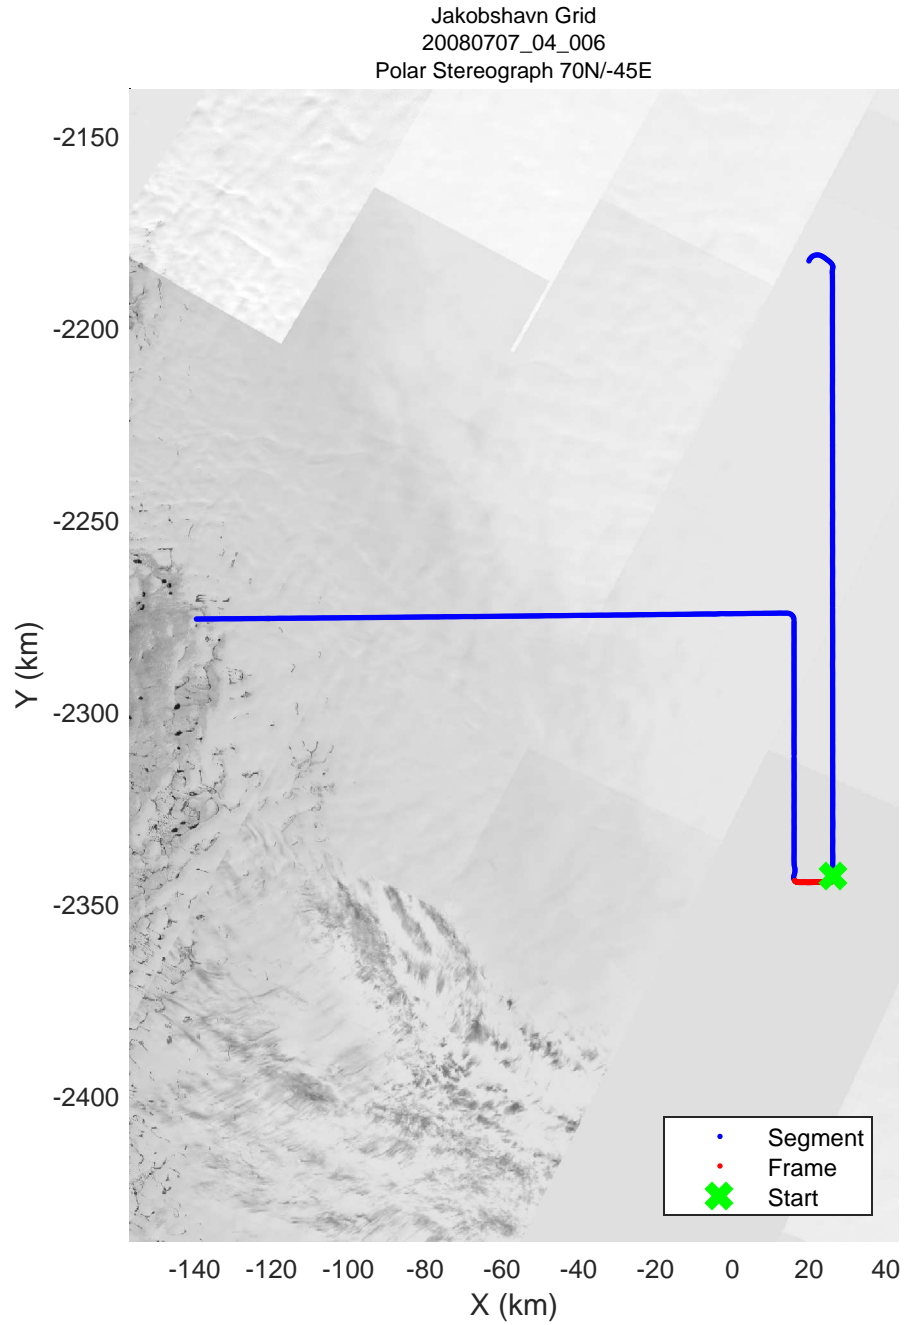

mcrds 2008_Greenland_TO: "Jakobshavn Grid" 20080707_04_004: 14:07:28.8 to 14:15:12.9 GPS

mcrds 2008_Greenland_TO: "Jakobshavn Grid" 20080707_04_004: 14:07:28.8 to 14:15:12.9 GPS

Jakobshavn Grid
20080707_04_005
Polar Stereograph 70N/-45E

mcrds 2008_Greenland_TO: "Jakobshavn Grid" 20080707_04_005: 14:15:13.6 to 14:22:51.1 GPS

mcrds 2008_Greenland_TO: "Jakobshavn Grid" 20080707_04_005: 14:15:13.6 to 14:22:51.1 GPS

mcrds 2008_Greenland_TO: "Jakobshavn Grid" 20080707_04_006: 14:22:51.8 to 14:25:16.4 GPS