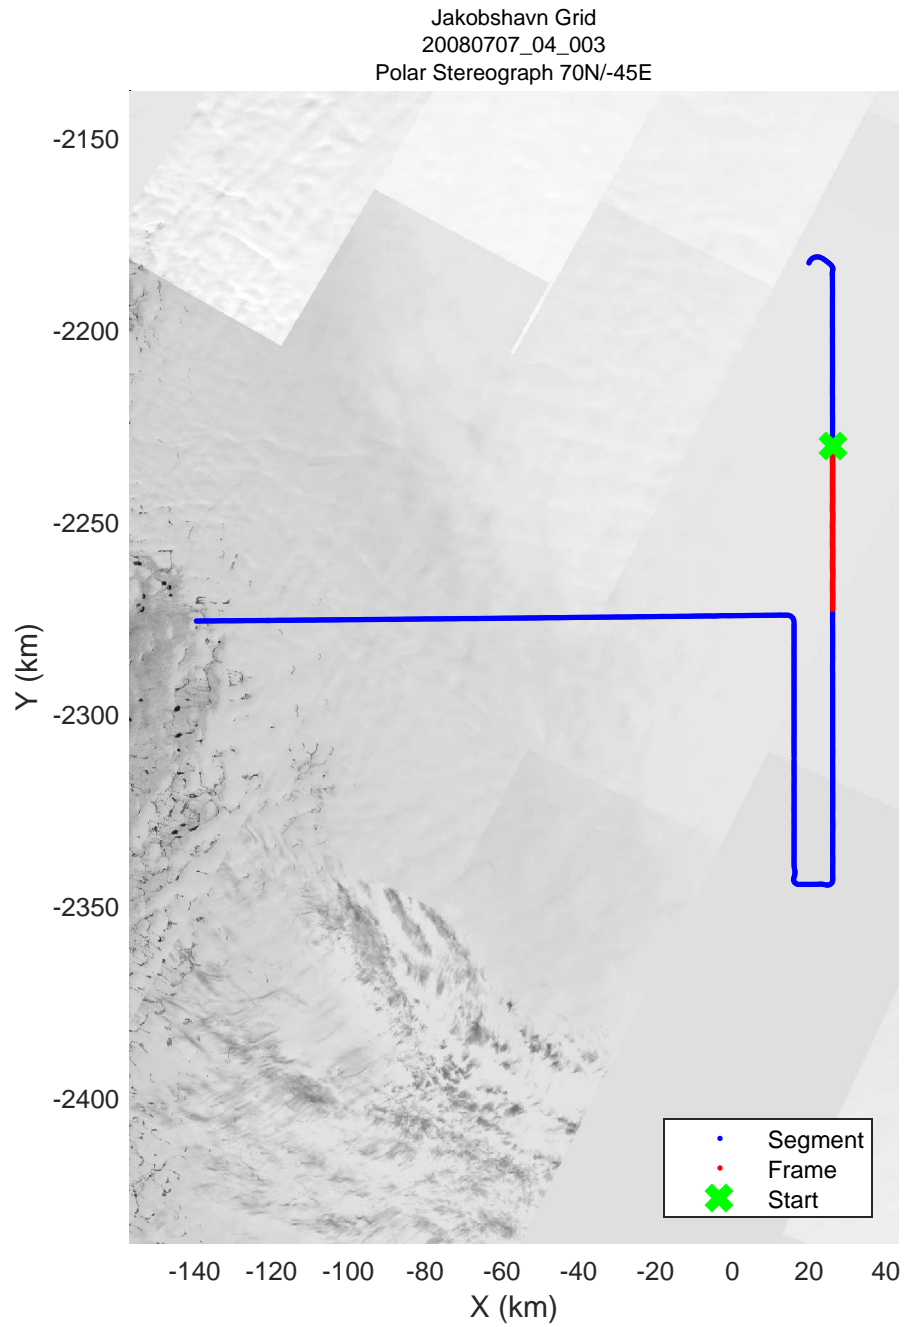

mcrds 2008_Greenland_TO: "Jakobshavn Grid" 20080707_04_001: 13:45:40.4 to 13:48:02.1 GPS

mcrds 2008_Greenland_TO: "Jakobshavn Grid" 20080707_04_001: 13:45:40.4 to 13:48:02.1 GPS

mcrds 2008_Greenland_TO: "Jakobshavn Grid" 20080707_04_002: 13:48:03.3 to 13:58:14.1 GPS

mcrds 2008_Greenland_TO: "Jakobshavn Grid" 20080707_04_002: 13:48:03.3 to 13:58:14.1 GPS

mcrds 2008_Greenland_TO: "Jakobshavn Grid" 20080707_04_003: 13:58:15.2 to 14:07:27.9 GPS

mcrds 2008_Greenland_TO: "Jakobshavn Grid" 20080707_04_003: 13:58:15.2 to 14:07:27.9 GPS

mcrds 2008_Greenland_TO: "Jakobshavn Grid" 20080707_04_004: 14:07:28.8 to 14:15:12.9 GPS

mcrds 2008_Greenland_TO: "Jakobshavn Grid" 20080707_04_004: 14:07:28.8 to 14:15:12.9 GPS

Jakobshavn Grid
20080707_04_005
Polar Stereograph 70N/-45E

mcrds 2008_Greenland_TO: "Jakobshavn Grid" 20080707_04_012: 15:03:07.7 to 15:10:29.4 GPS