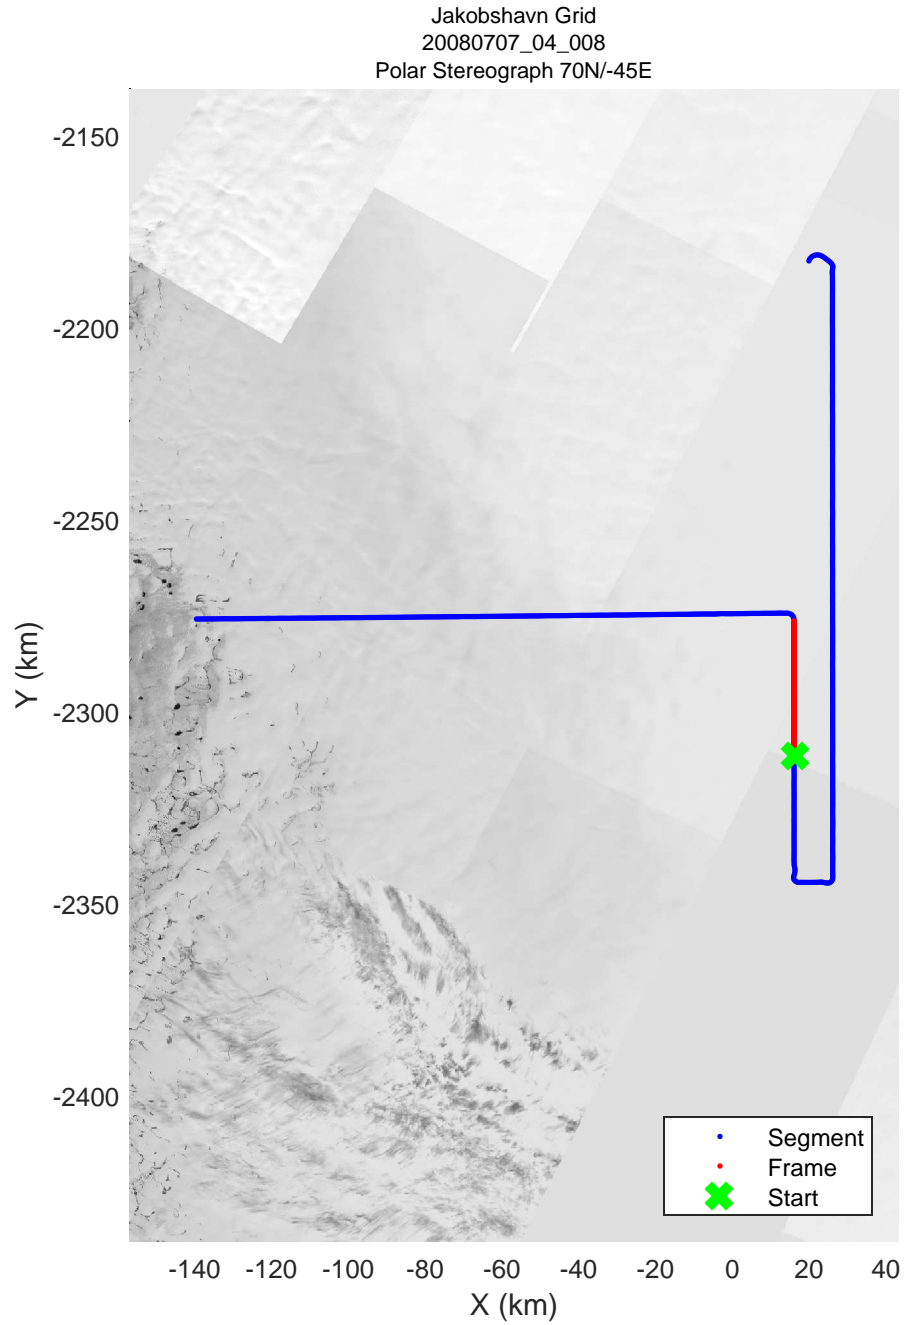

mcrds 2008_Greenland_TO: "Jakobshavn Grid" 20080707_04_004: 14:07:28.8 to 14:15:12.9 GPS

mcrds 2008_Greenland_TO: "Jakobshavn Grid" 20080707_04_004: 14:07:28.8 to 14:15:12.9 GPS

Jakobshavn Grid
20080707_04_005
Polar Stereograph 70N/-45E

mcrds 2008_Greenland_TO: "Jakobshavn Grid" 20080707_04_006: 14:22:51.8 to 14:25:16.4 GPS

mcrds 2008_Greenland_TO: "Jakobshavn Grid" 20080707_04_007: 14:25:17.2 to 14:32:23.1 GPS

mcrds 2008_Greenland_TO: "Jakobshavn Grid" 20080707_04_007: 14:25:17.2 to 14:32:23.1 GPS

mcrds 2008_Greenland_TO: "Jakobshavn Grid" 20080707_04_008: 14:32:24.0 to 14:39:56.9 GPS

mcrds 2008_Greenland_TO: "Jakobshavn Grid" 20080707_04_008: 14:32:24.0 to 14:39:56.9 GPS

mcrds 2008_Greenland_TO: "Jakobshavn Grid" 20080707_04_009: 14:39:57.8 to 14:47:59.2 GPS