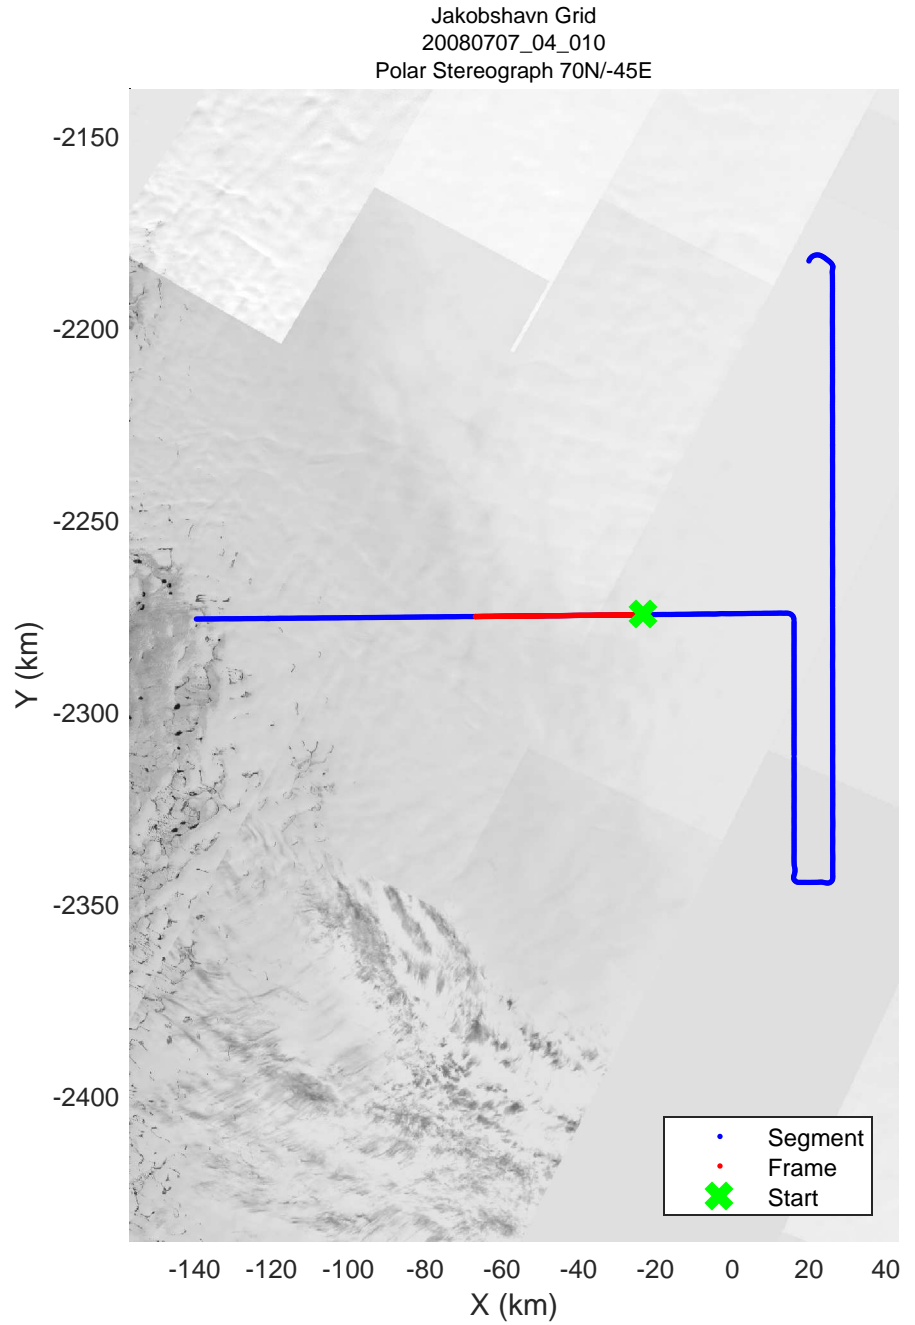

mcrds 2008_Greenland_TO: "Jakobshavn Grid" 20080707_04_004: 14:07:28.8 to 14:15:12.9 GPS

mcrds 2008_Greenland_TO: "Jakobshavn Grid" 20080707_04_004: 14:07:28.8 to 14:15:12.9 GPS

Jakobshavn Grid
20080707_04_005
Polar Stereograph 70N/-45E

mcrds 2008_Greenland_TO: "Jakobshavn Grid" 20080707_04_008: 14:32:24.0 to 14:39:56.9 GPS

mcrds 2008_Greenland_TO: "Jakobshavn Grid" 20080707_04_008: 14:32:24.0 to 14:39:56.9 GPS

mcrds 2008_Greenland_TO: "Jakobshavn Grid" 20080707_04_009: 14:39:57.8 to 14:47:59.2 GPS

mcrds 2008_Greenland_TO: "Jakobshavn Grid" 20080707_04_009: 14:39:57.8 to 14:47:59.2 GPS

mcrds 2008_Greenland_TO: "Jakobshavn Grid" 20080707_04_010: 14:47:59.8 to 14:56:31.1 GPS

mcrds 2008_Greenland_TO: "Jakobshavn Grid" 20080707_04_010: 14:47:59.8 to 14:56:31.1 GPS