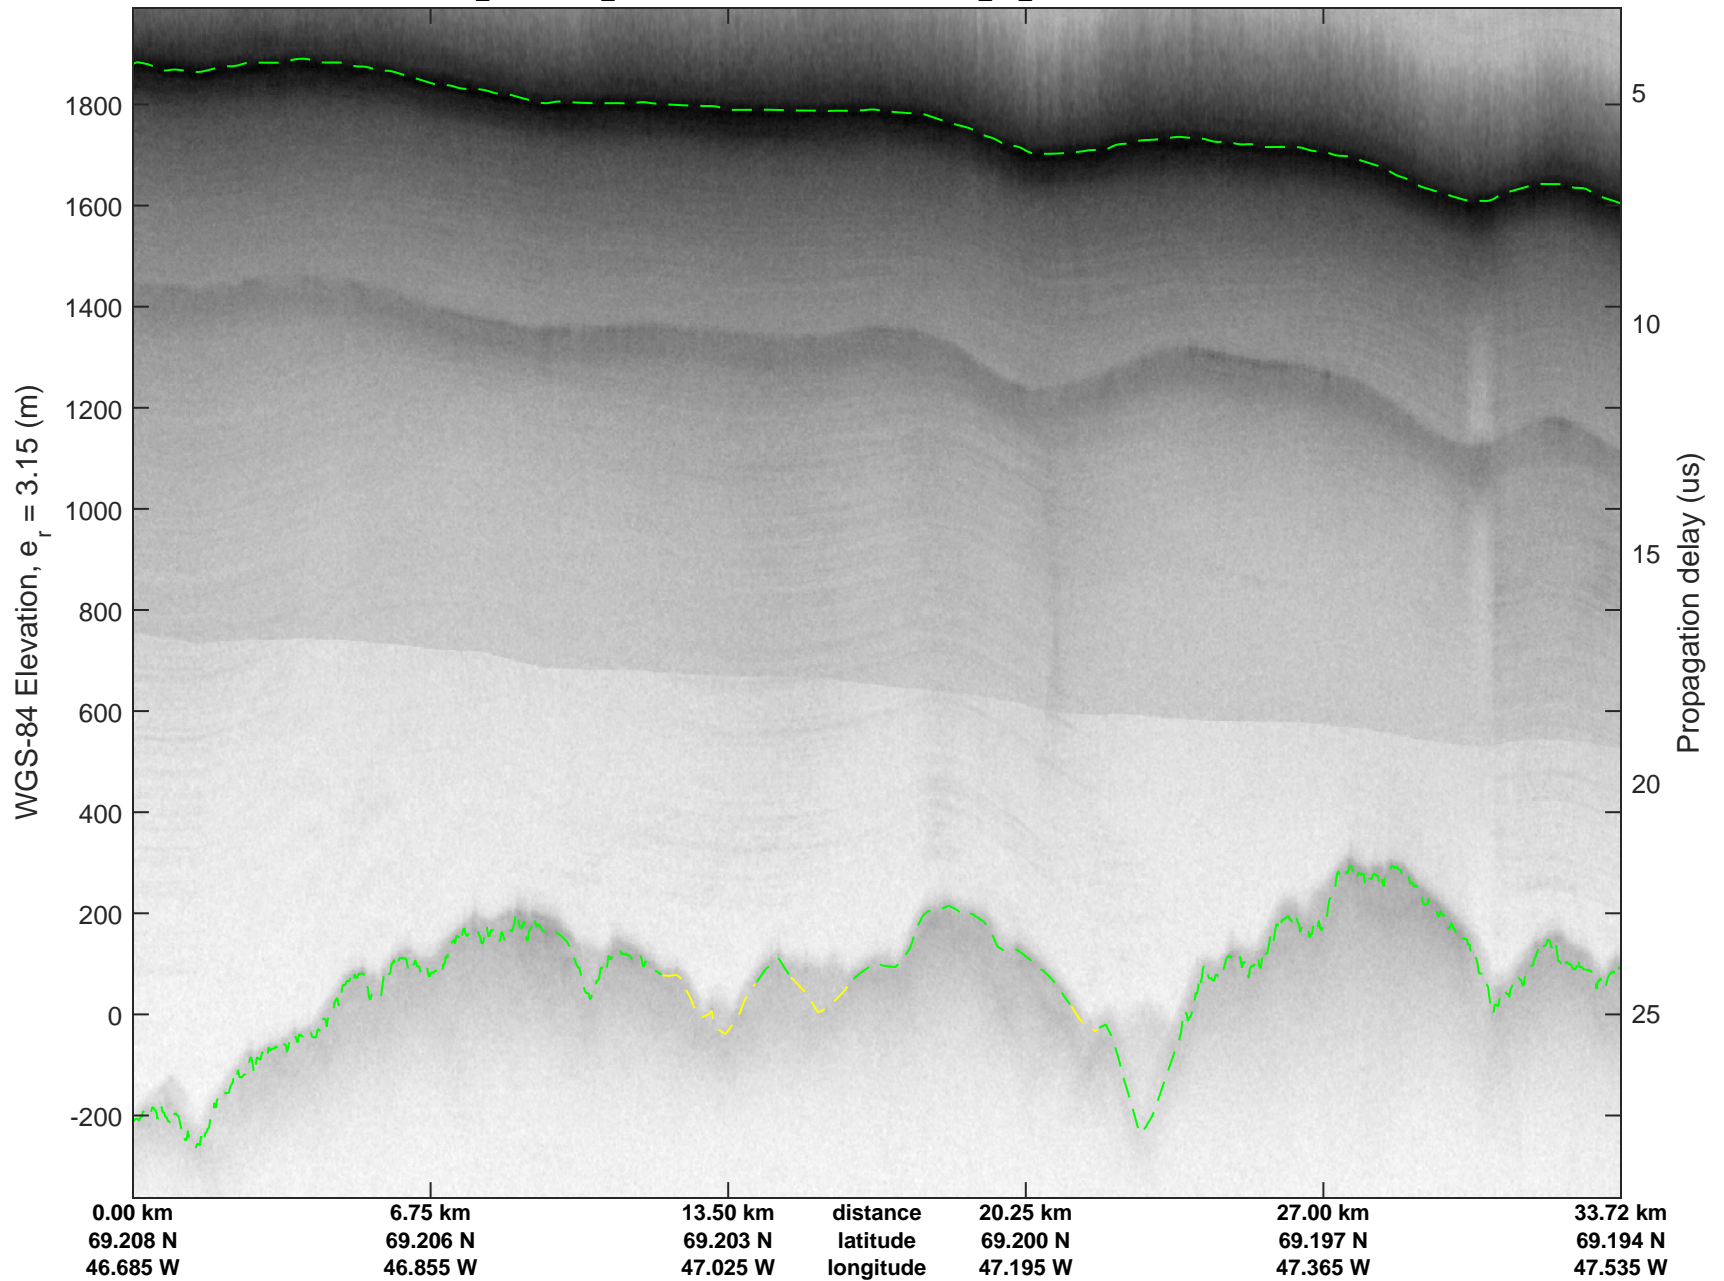

mcrds 2008_Greenland_TO: "Jakobshavn Grid" 20080707_04_008: 14:32:24.0 to 14:39:56.9 GPS

mcrds 2008_Greenland_TO: "Jakobshavn Grid" 20080707_04_008: 14:32:24.0 to 14:39:56.9 GPS

mcrds 2008_Greenland_TO: "Jakobshavn Grid" 20080707_04_009: 14:39:57.8 to 14:47:59.2 GPS

mcrds 2008_Greenland_TO: "Jakobshavn Grid" 20080707_04_009: 14:39:57.8 to 14:47:59.2 GPS

mcrds 2008_Greenland_TO: "Jakobshavn Grid" 20080707_04_010: 14:47:59.8 to 14:56:31.1 GPS

mcrds 2008_Greenland_TO: "Jakobshavn Grid" 20080707_04_010: 14:47:59.8 to 14:56:31.1 GPS

mcrds 2008_Greenland_TO: "Jakobshavn Grid" 20080707_04_011: 14:56:32.0 to 15:03:06.8 GPS

mcrds 2008_Greenland_TO: "Jakobshavn Grid" 20080707_04_011: 14:56:32.0 to 15:03:06.8 GPS

mcrds 2008_Greenland_TO: "Jakobshavn Grid" 20080707_04_012: 15:03:07.7 to 15:10:29.4 GPS

mcrds 2008_Greenland_TO: "Jakobshavn Grid" 20080707_04_012: 15:03:07.7 to 15:10:29.4 GPS