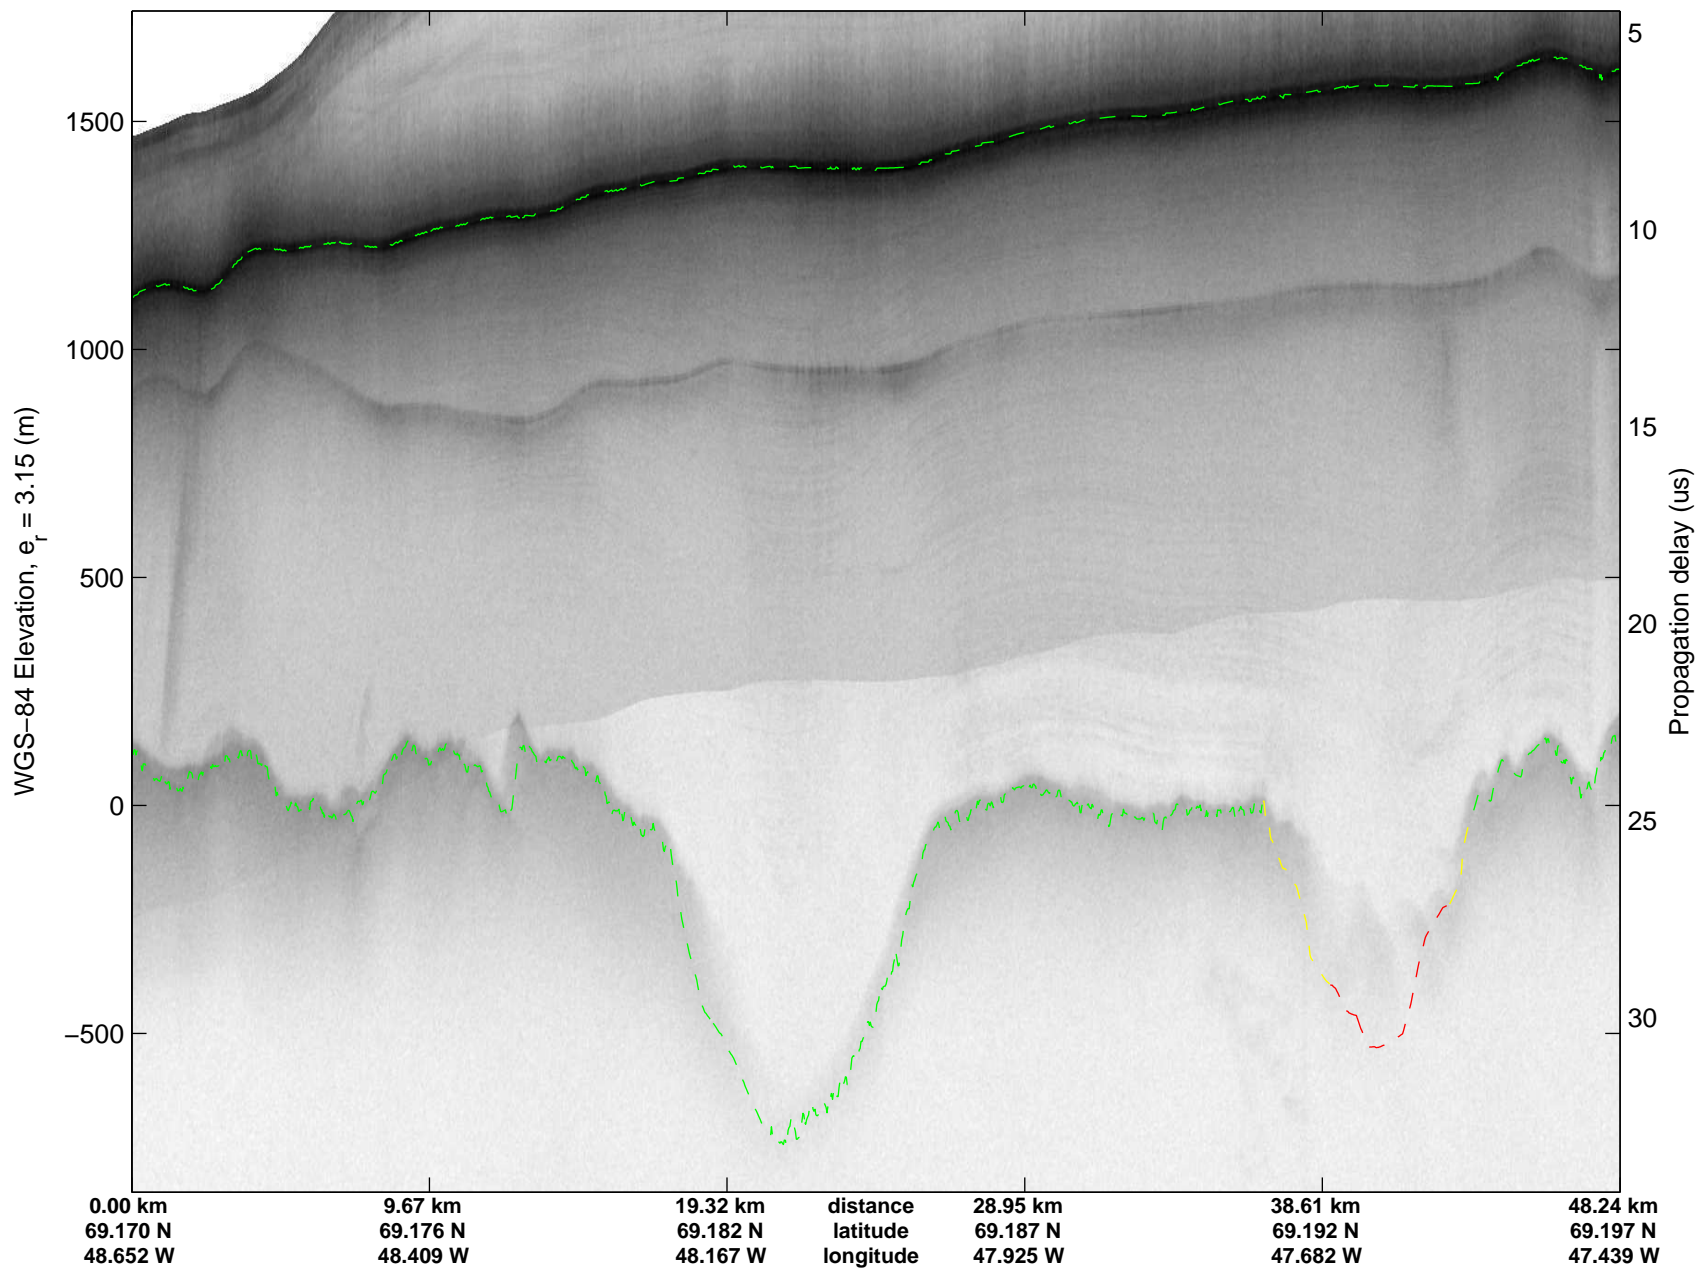

mcrds 2008_Greenland_TO: "Jakobshavn Grid" 20080707_02_001: 12:06:25.4 to 12:18:16.2 GPS

mcrds 2008_Greenland_TO: "Jakobshavn Grid" 20080707_02_001: 12:06:25.4 to 12:18:16.2 GPS

mcrds 2008_Greenland_TO: "Jakobshavn Grid" 20080707_02_002: 12:18:17.1 to 12:29:55.1 GPS

mcrds 2008_Greenland_TO: "Jakobshavn Grid" 20080707_02_002: 12:18:17.1 to 12:29:55.1 GPS

mcrds 2008_Greenland_TO: "Jakobshavn Grid" 20080707_02_003: 12:29:55.9 to 12:41:29.1 GPS

mcrds 2008_Greenland_TO: "Jakobshavn Grid" 20080707_02_003: 12:29:55.9 to 12:41:29.1 GPS

mcrds 2008_Greenland_TO: "Jakobshavn Grid" 20080707_02_004: 12:41:29.9 to 12:49:10.2 GPS

mcrds 2008_Greenland_TO: "Jakobshavn Grid" 20080707_02_004: 12:41:29.9 to 12:49:10.2 GPS

mcrds 2008_Greenland_TO: "Jakobshavn Grid" 20080707_02_005: 12:49:10.9 to 12:56:27.9 GPS

mcrds 2008_Greenland_TO: "Jakobshavn Grid" 20080707_02_005: 12:49:10.9 to 12:56:27.9 GPS

mcrds 2008_Greenland_TO: "Jakobshavn Grid" 20080707_02_006: 12:56:28.6 to 13:03:34.4 GPS

mcrds 2008_Greenland_TO: "Jakobshavn Grid" 20080707_02_006: 12:56:28.6 to 13:03:34.4 GPS