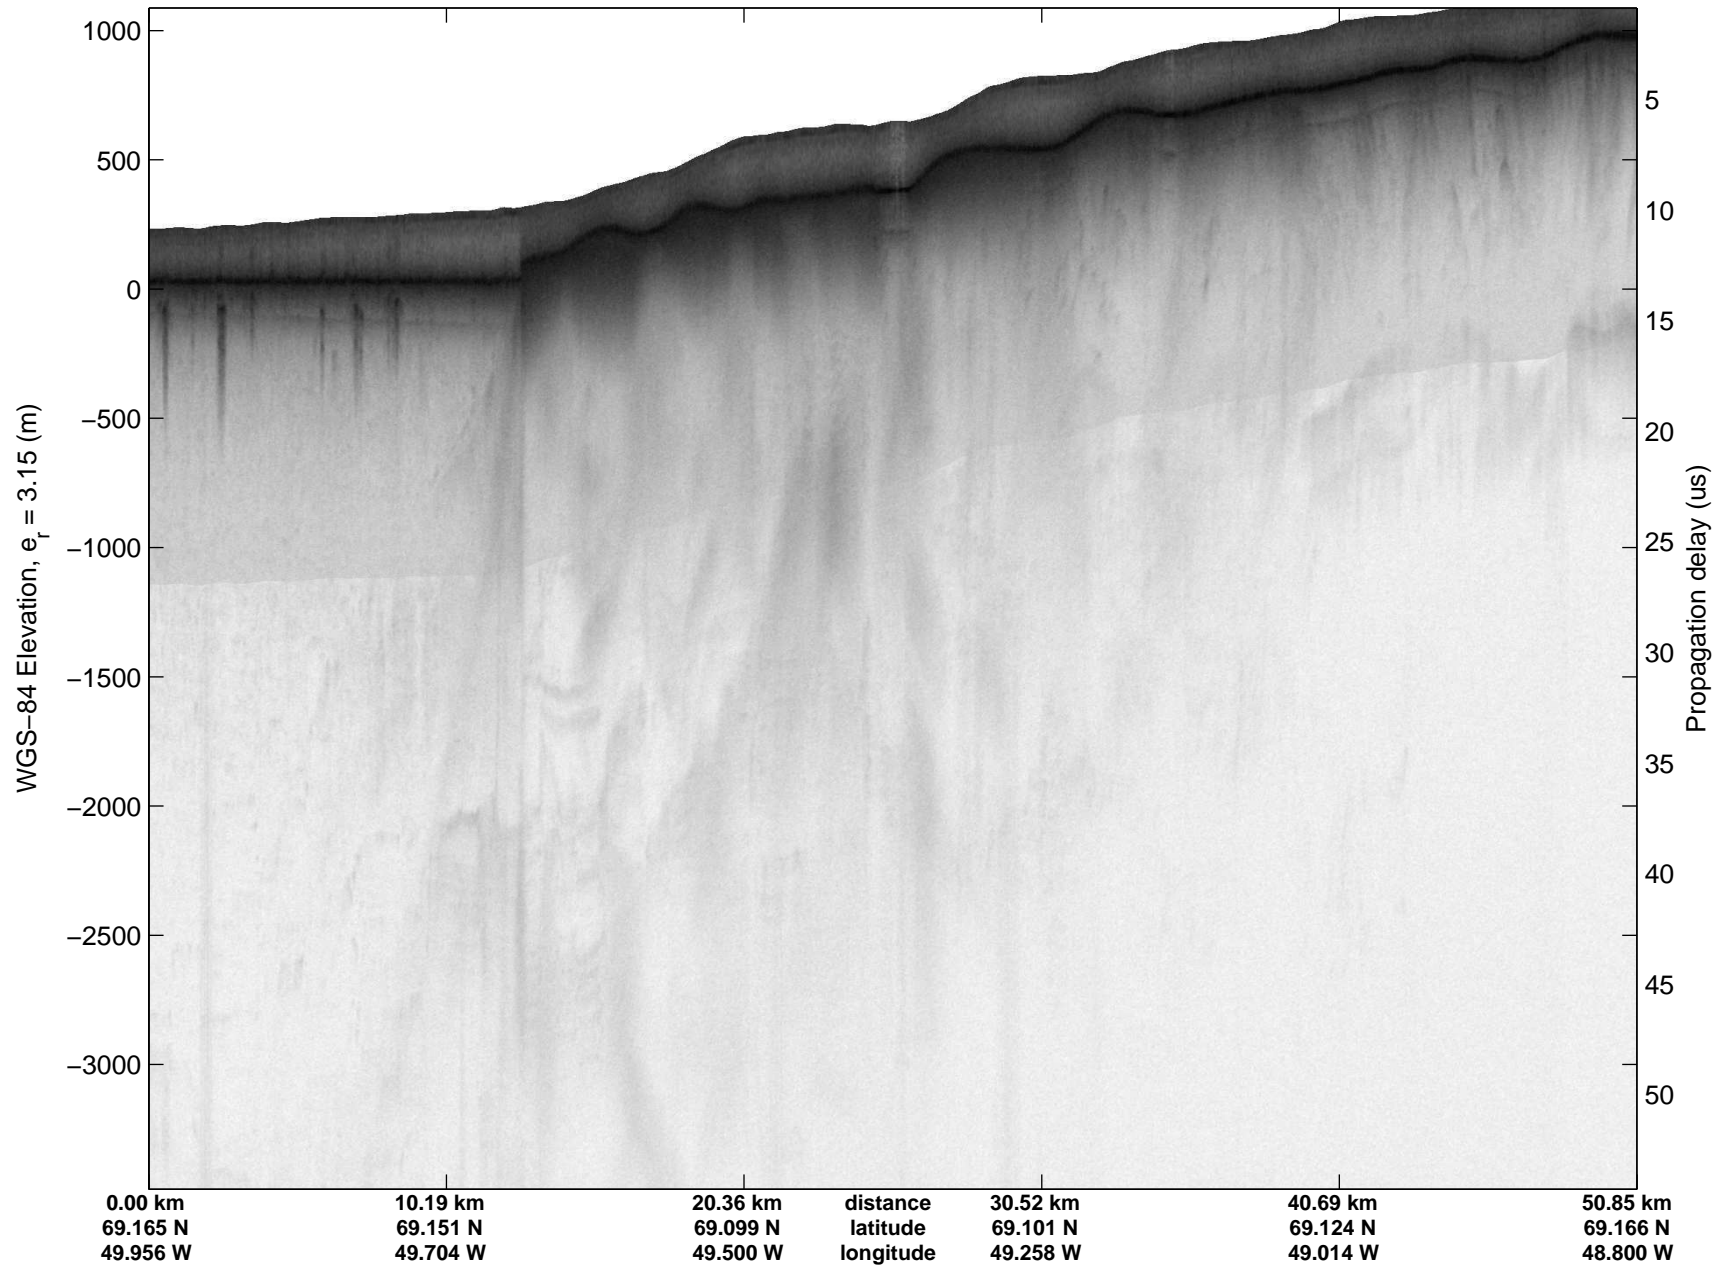

Polar Stereograph 70N/-45E

mcrds 2008_Greenland_TO: "Jakobshavn Grid" 20080707_01_001: 11:50:47.5 to 12:04:44.6 GPS

mcrds 2008_Greenland_TO: "Jakobshavn Grid" 20080707_01_001: 11:50:47.5 to 12:04:44.6 GPS