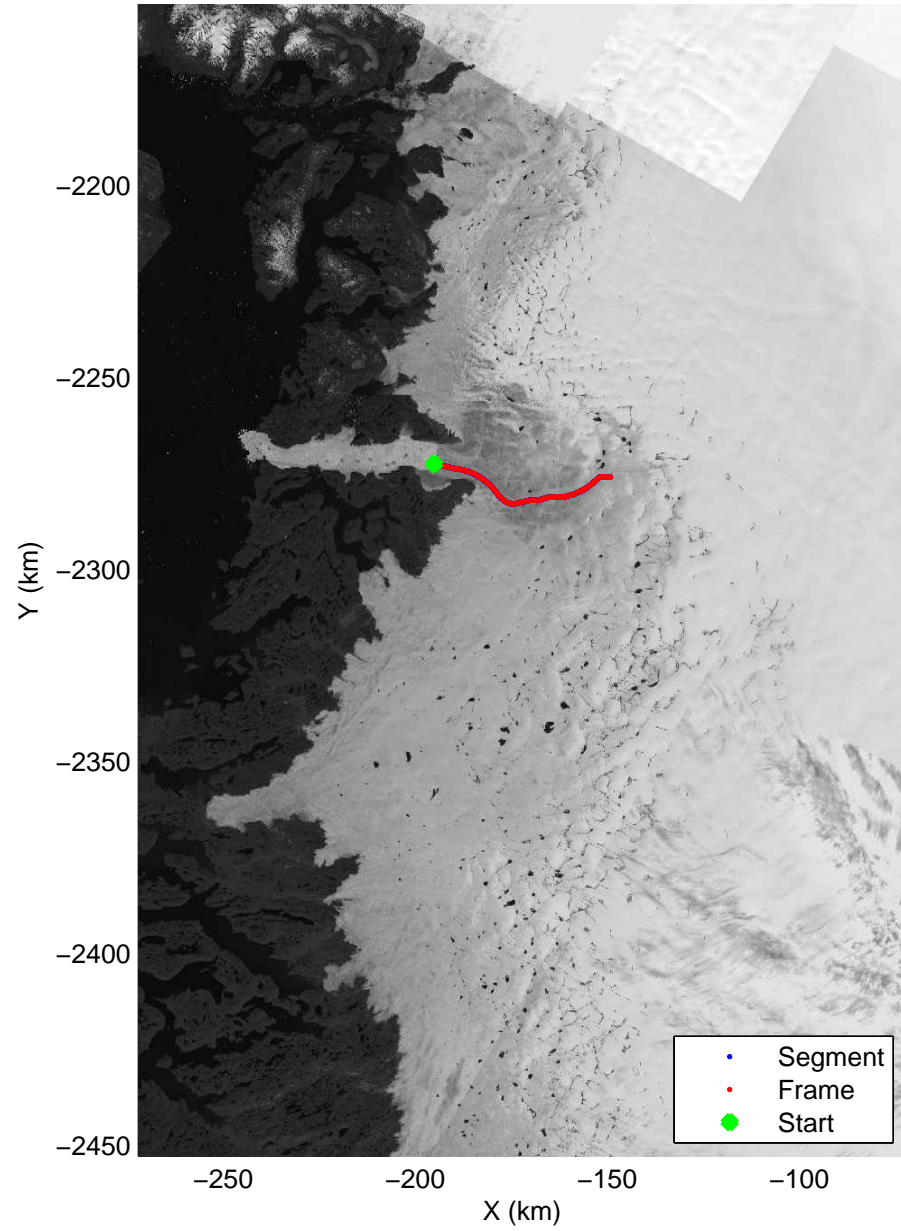

Polar Stereograph 70N/-45E

mcrds 2008_Greenland_TO: "Jakobshavn Grid" 20080707_01_001: 11:50:47.5 to 12:04:44.6 GPS

mcrds 2008_Greenland_TO: "Jakobshavn Grid" 20080707_01_001: 11:50:47.5 to 12:04:44.6 GPS