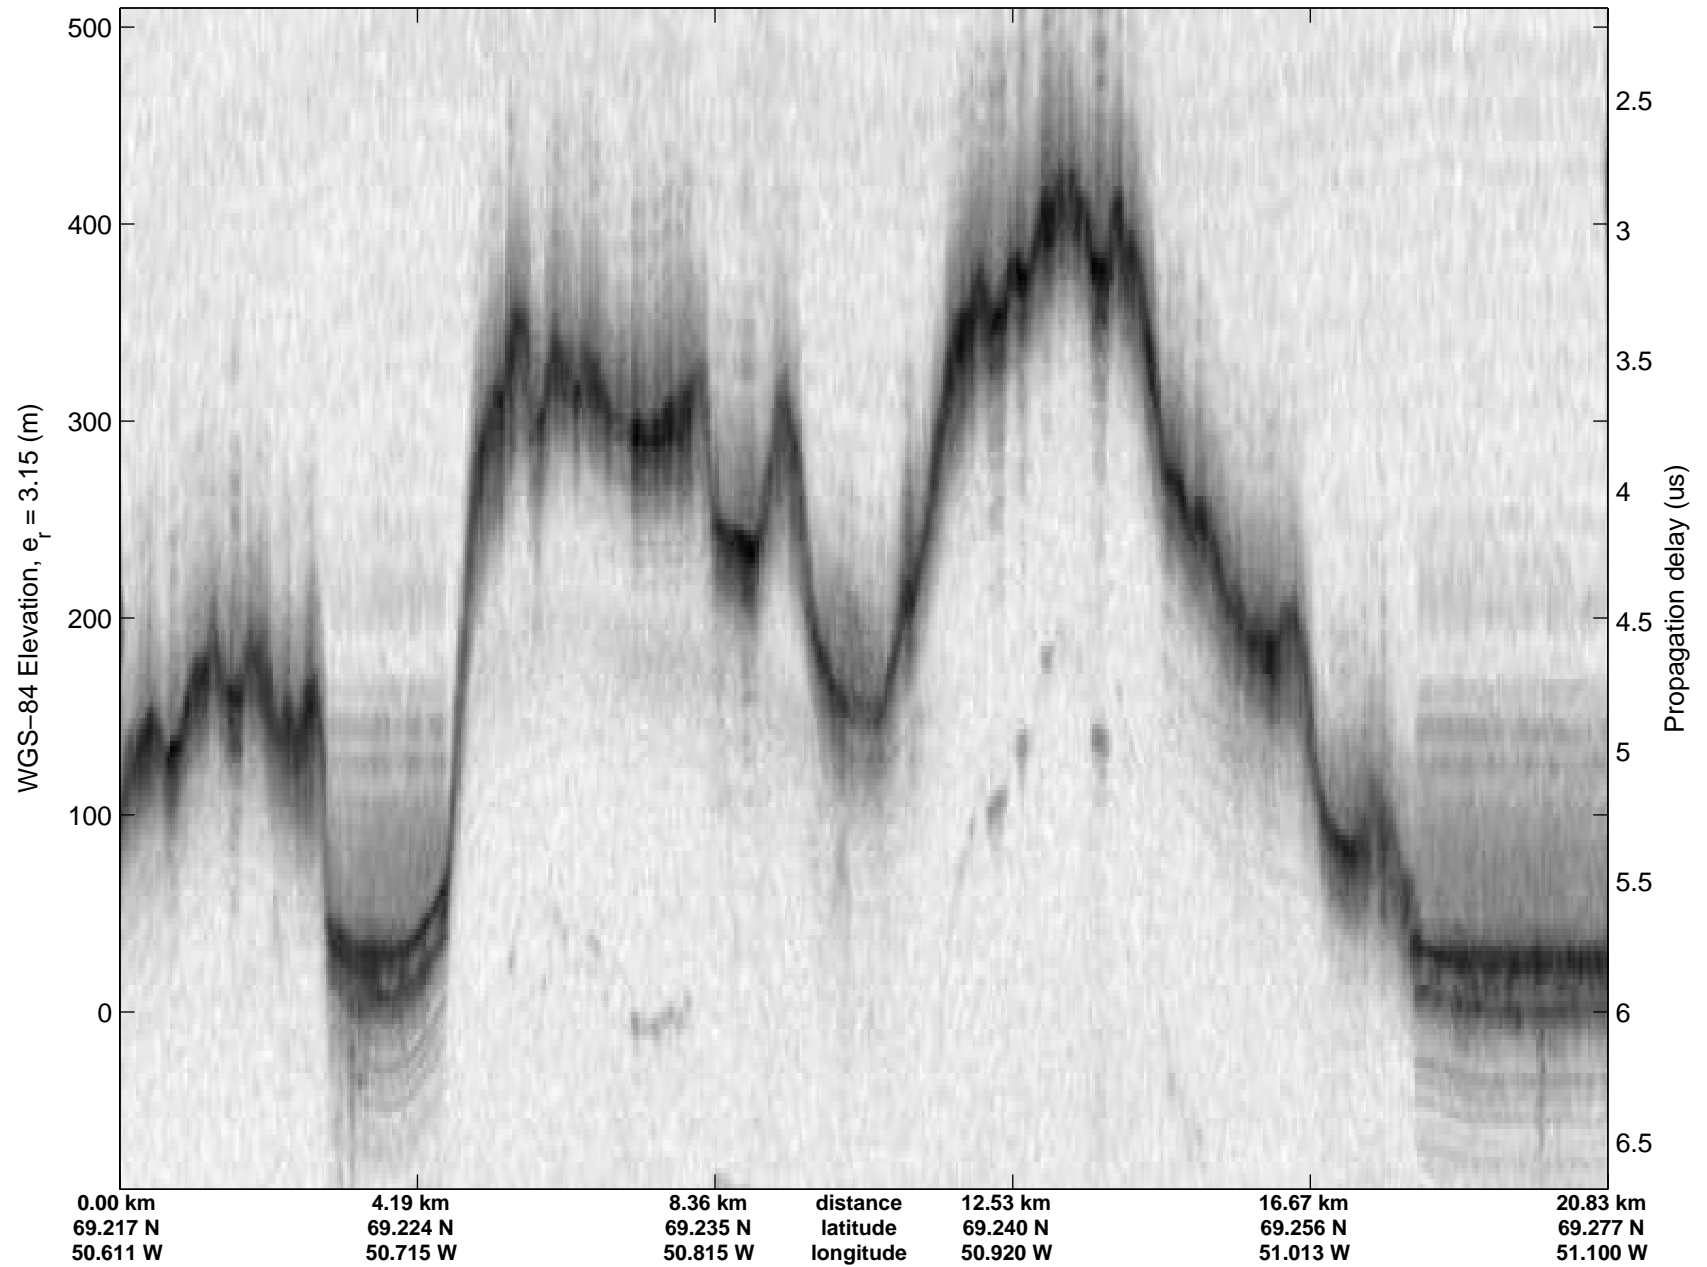

Polar Stereograph 70N/-45E

mcrds 2008_Greenland_TO: "Jakobshavn Grid" 20080706_02_001: 17:28:49.4 to 17:33:29.5 GPS

mcrds 2008_Greenland_TO: "Jakobshavn Grid" 20080706_02_001: 17:28:49.4 to 17:33:29.5 GPS