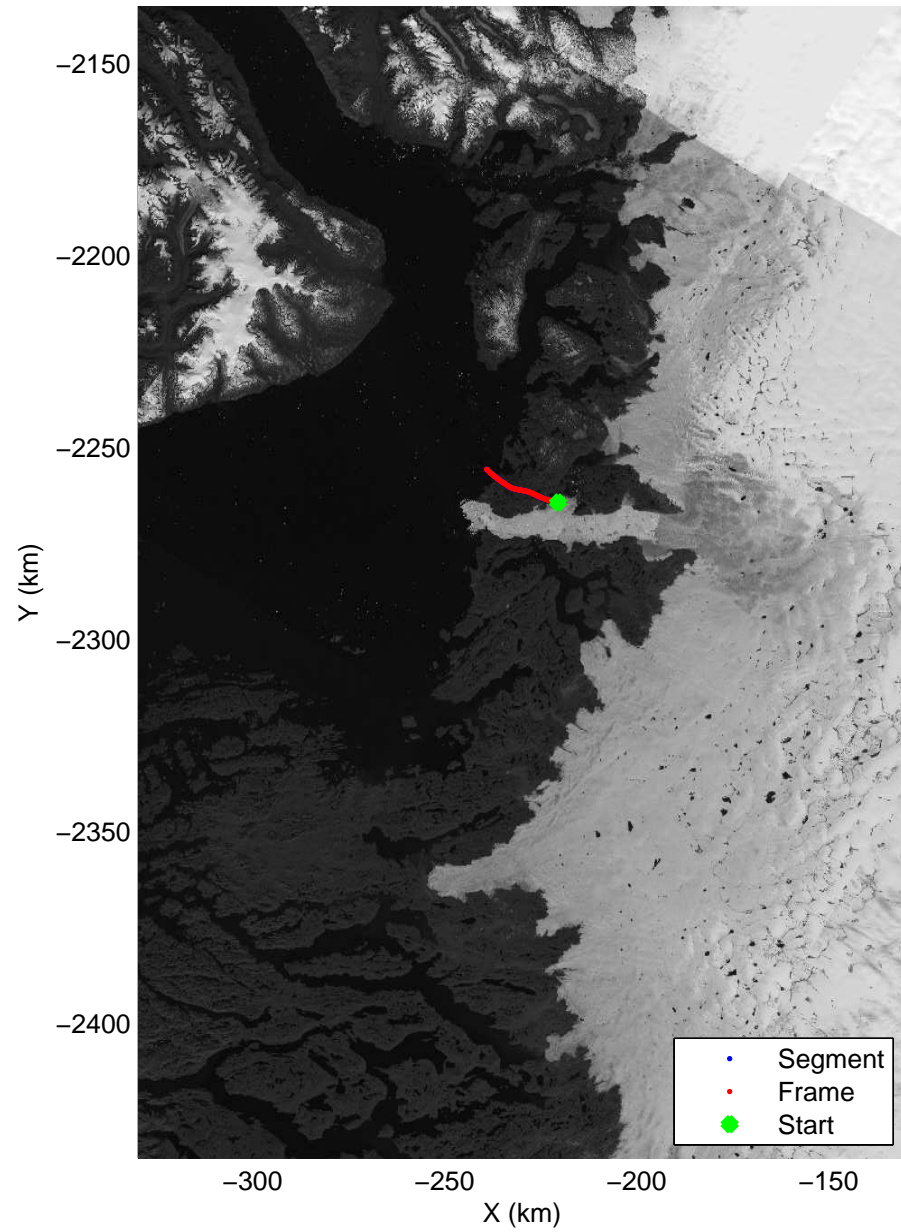

Polar Stereograph 70N/-45E

mcrds 2008_Greenland_TO: "Jakobshavn Grid" 20080706_02_001: 17:28:49.4 to 17:33:29.5 GPS

mcrds 2008_Greenland_TO: "Jakobshavn Grid" 20080706_02_001: 17:28:49.4 to 17:33:29.5 GPS