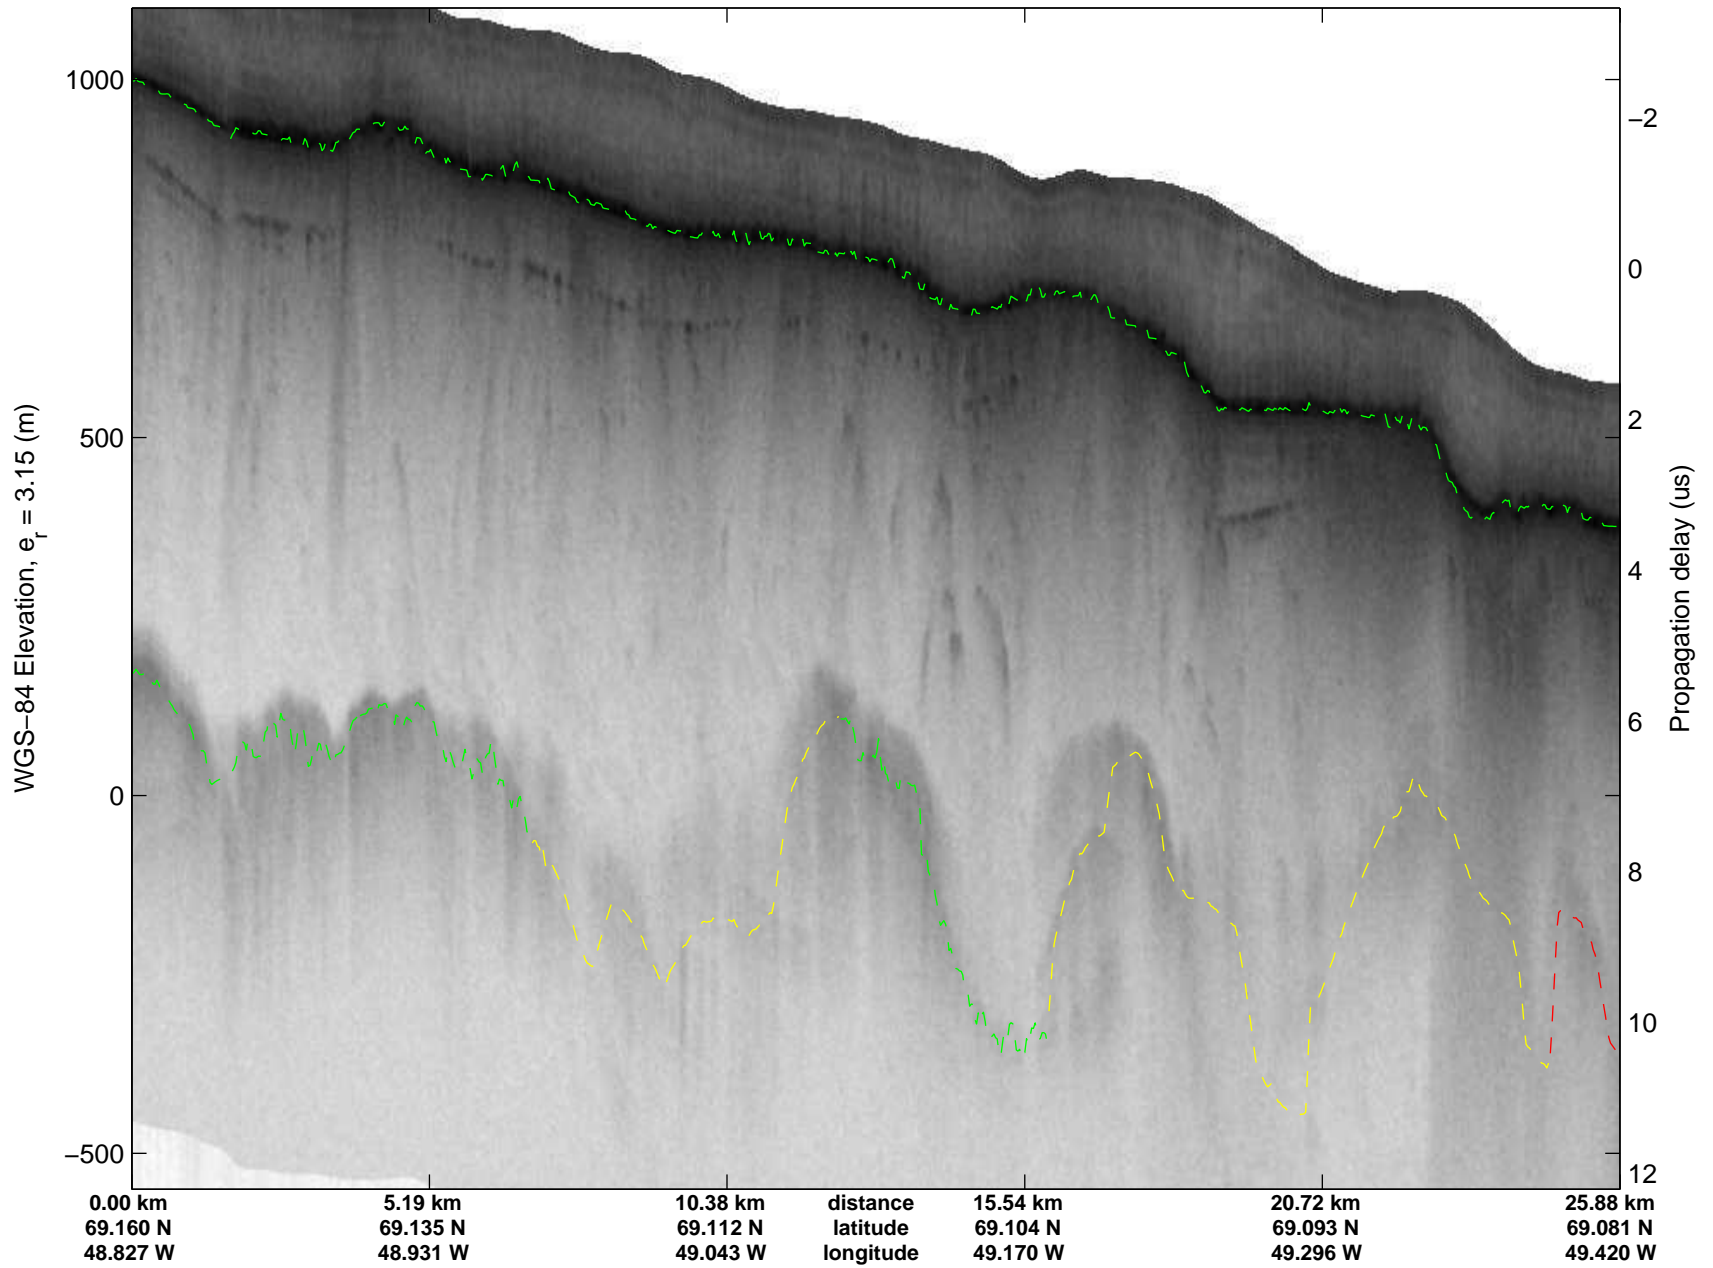

mcrds 2008_Greenland_TO: "Jakobshavn Grid" 20080706_01_021: 16:33:04.5 to 16:40:45.5 GPS

mcrds 2008_Greenland_TO: "Jakobshavn Grid" 20080706_01_022: 16:40:46.2 to 16:50:32.3 GPS

mcrds 2008_Greenland_TO: "Jakobshavn Grid" 20080706_01_022: 16:40:46.2 to 16:50:32.3 GPS

mcrds 2008_Greenland_TO: "Jakobshavn Grid" 20080706_01_023: 16:50:32.9 to 16:59:31.8 GPS

mcrds 2008_Greenland_TO: "Jakobshavn Grid" 20080706_01_023: 16:50:32.9 to 16:59:31.8 GPS

mcrds 2008_Greenland_TO: "Jakobshavn Grid" 20080706_01_024: 16:59:32.7 to 17:09:45.4 GPS

mcrds 2008_Greenland_TO: "Jakobshavn Grid" 20080706_01_024: 16:59:32.7 to 17:09:45.4 GPS

mcrds 2008_Greenland_TO: "Jakobshavn Grid" 20080706_01_025: 17:09:46.2 to 17:16:47.5 GPS

mcrds 2008_Greenland_TO: "Jakobshavn Grid" 20080706_01_025: 17:09:46.2 to 17:16:47.5 GPS

mcrds 2008_Greenland_TO: "Jakobshavn Grid" 20080706_01_026: 17:16:48.3 to 17:23:04.1 GPS

mcrds 2008_Greenland_TO: "Jakobshavn Grid" 20080706_01_026: 17:16:48.3 to 17:23:04.1 GPS