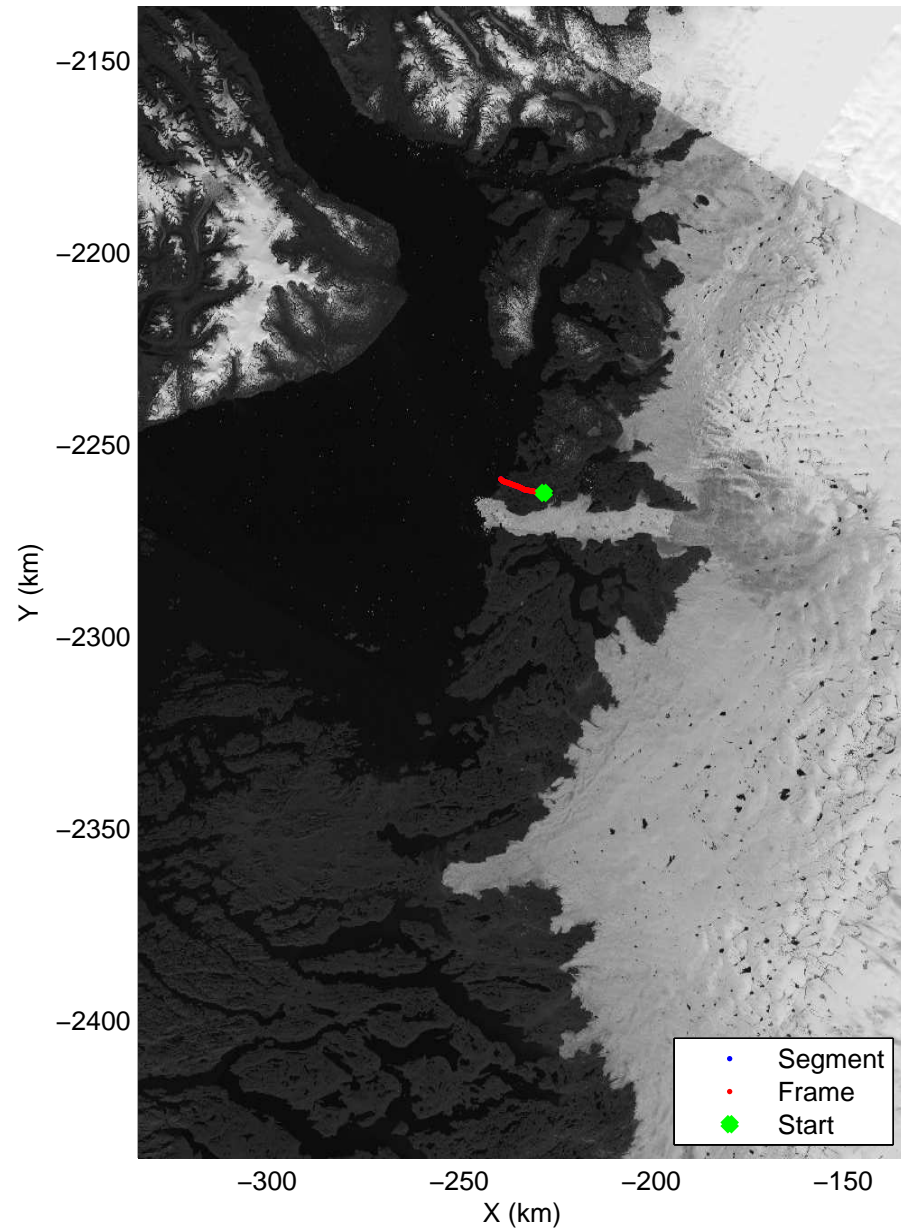

Polar Stereograph 70N/-45E

mcrds 2008\_Greenland\_TO: "Jakobshavn Grid" 20080702\_03\_001: 17:24:09.5 to 17:28:53.5 GPS

mcrds 2008\_Greenland\_TO: "Jakobshavn Grid" 20080702\_03\_001: 17:24:09.5 to 17:28:53.5 GPS