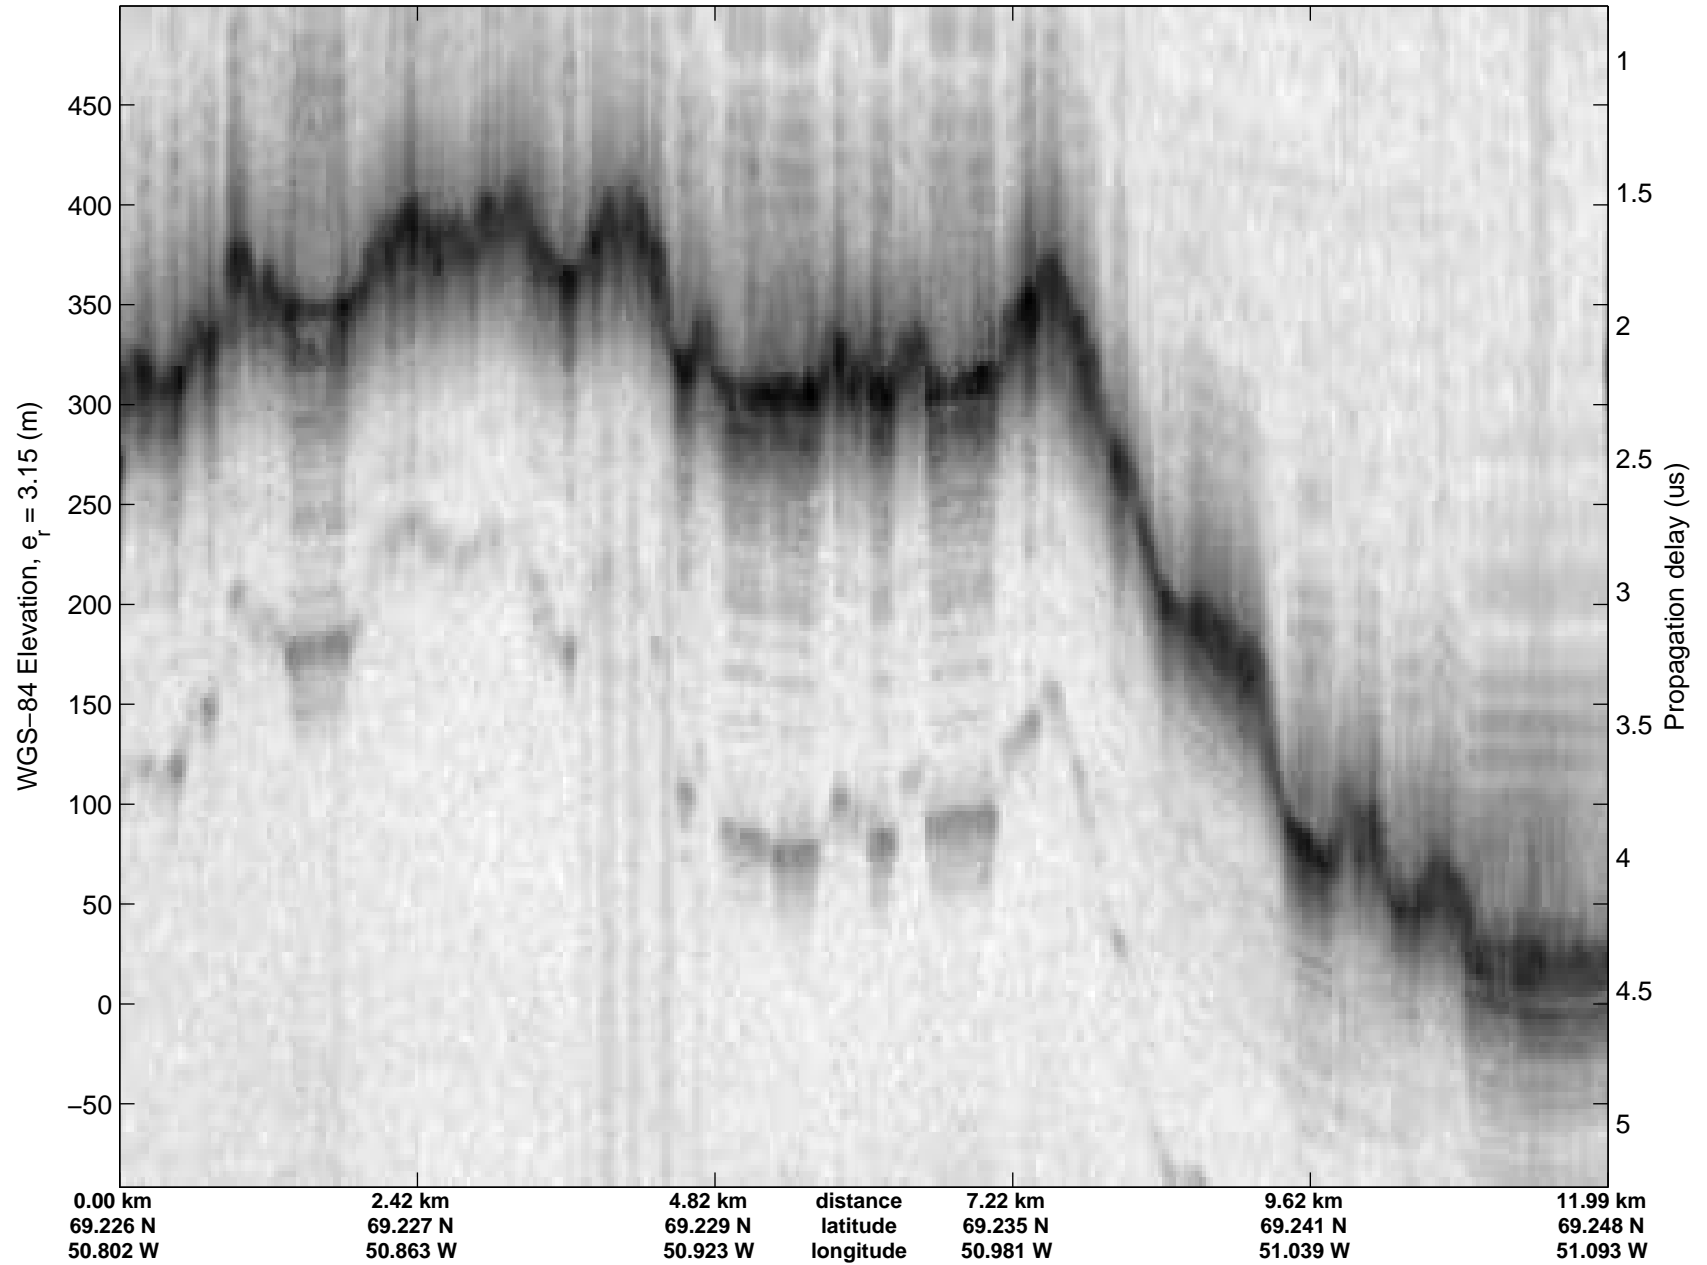

Polar Stereograph 70N/-45E

mcrds 2008\_Greenland\_TO: "Jakobshavn Grid" 20080702\_03\_001: 17:24:09.5 to 17:28:53.5 GPS

mcrds 2008\_Greenland\_TO: "Jakobshavn Grid" 20080702\_03\_001: 17:24:09.5 to 17:28:53.5 GPS