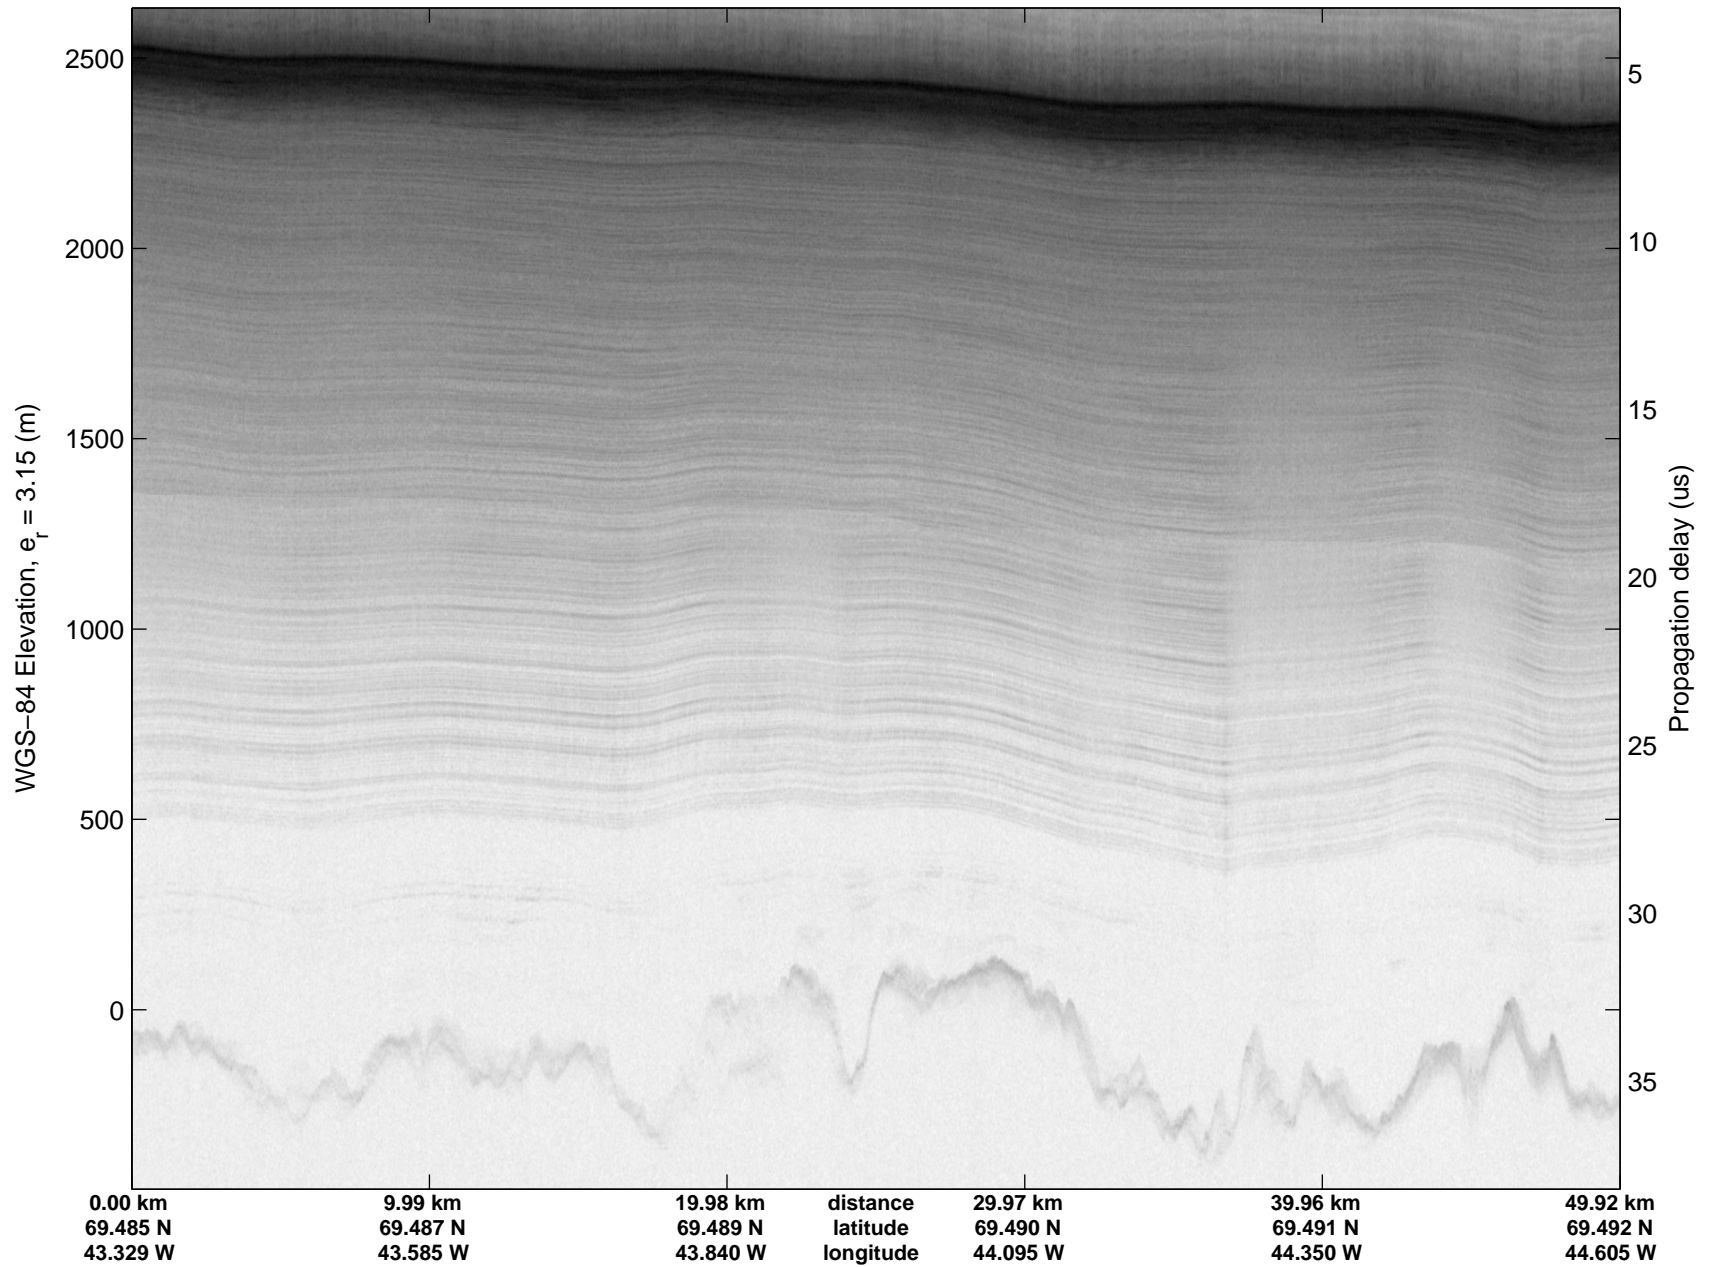

mcrds 2008_Greenland_TO: "Jakobshavn Grid" 20080702_02_006: 15:24:01.3 to 15:36:34.7 GPS

mcrds 2008_Greenland_TO: "Jakobshavn Grid" 20080702_02_007: 15:36:35.9 to 15:48:00.4 GPS

mcrds 2008_Greenland_TO: "Jakobshavn Grid" 20080702_02_007: 15:36:35.9 to 15:48:00.4 GPS

mcrds 2008_Greenland_TO: "Jakobshavn Grid" 20080702_02_008: 15:48:01.2 to 15:57:07.9 GPS

mcrds 2008_Greenland_TO: "Jakobshavn Grid" 20080702_02_008: 15:48:01.2 to 15:57:07.9 GPS

mcrds 2008_Greenland_TO: "Jakobshavn Grid" 20080702_02_009: 15:57:08.8 to 16:06:22.3 GPS

mcrds 2008_Greenland_TO: "Jakobshavn Grid" 20080702_02_009: 15:57:08.8 to 16:06:22.3 GPS

mcrds 2008_Greenland_TO: "Jakobshavn Grid" 20080702_02_010: 16:06:23.2 to 16:15:43.6 GPS

mcrds 2008_Greenland_TO: "Jakobshavn Grid" 20080702_02_010: 16:06:23.2 to 16:15:43.6 GPS

mcrds 2008_Greenland_TO: "Jakobshavn Grid" 20080702_02_011: 16:15:44.5 to 16:25:14.0 GPS

mcrds 2008_Greenland_TO: "Jakobshavn Grid" 20080702_02_011: 16:15:44.5 to 16:25:14.0 GPS

mcrds 2008_Greenland_TO: "Jakobshavn Grid" 20080702_02_012: 16:25:14.8 to 16:35:12.3 GPS