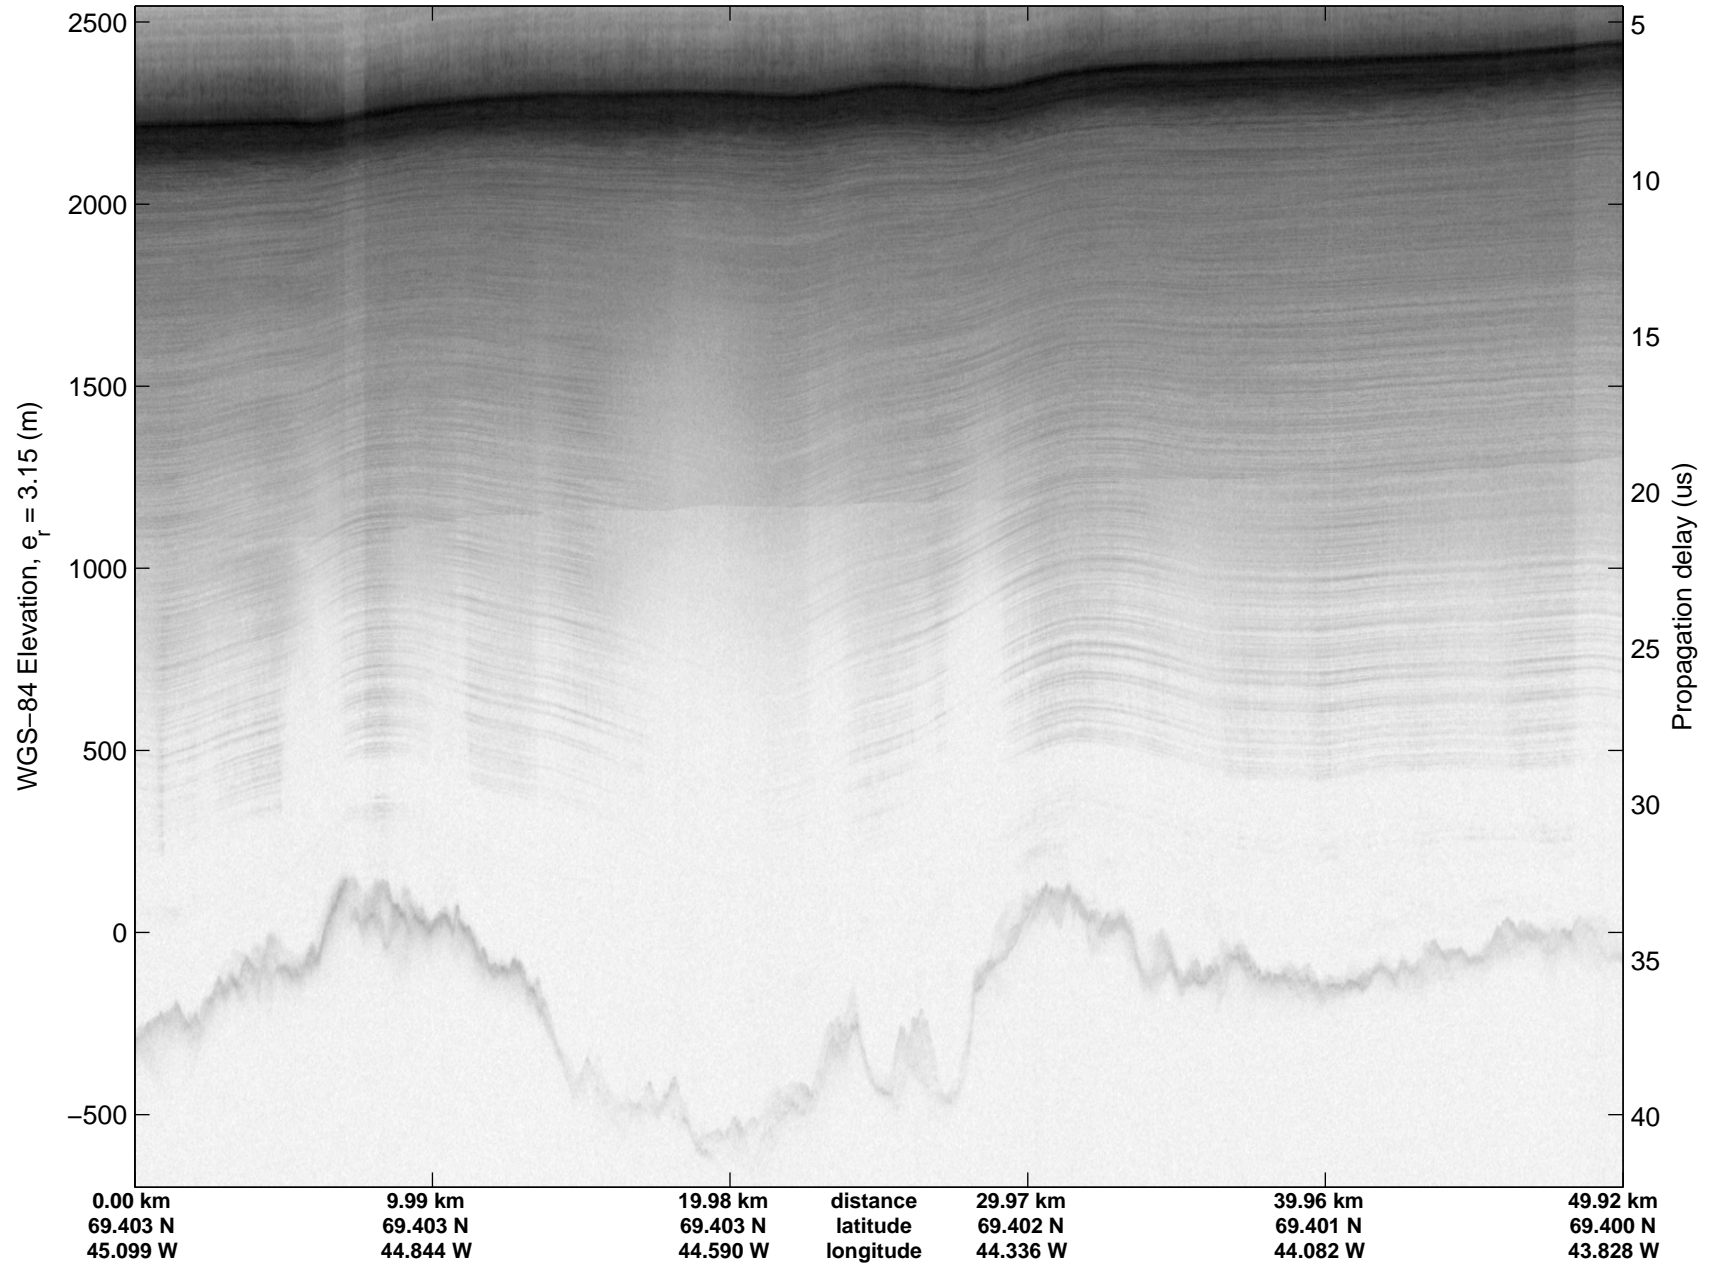

mcrds 2008_Greenland_TO: "Jakobshavn Grid" 20080702_02_002: 14:34:14.5 to 14:46:54.3 GPS

mcrds 2008_Greenland_TO: "Jakobshavn Grid" 20080702_02_003: 14:46:55.5 to 14:58:58.7 GPS

mcrds 2008_Greenland_TO: "Jakobshavn Grid" 20080702_02_003: 14:46:55.5 to 14:58:58.7 GPS

mcrds 2008_Greenland_TO: "Jakobshavn Grid" 20080702_02_004: 14:58:59.8 to 15:11:21.7 GPS

mcrds 2008_Greenland_TO: "Jakobshavn Grid" 20080702_02_004: 14:58:59.8 to 15:11:21.7 GPS

Polar Stereograph 70N/-45E

mcrds 2008_Greenland_TO: "Jakobshavn Grid" 20080702_02_005: 15:11:22.9 to 15:24:00.1 GPS

mcrds 2008_Greenland_TO: "Jakobshavn Grid" 20080702_02_005: 15:11:22.9 to 15:24:00.1 GPS

mcrds 2008_Greenland_TO: "Jakobshavn Grid" 20080702_02_006: 15:24:01.3 to 15:36:34.7 GPS

mcrds 2008_Greenland_TO: "Jakobshavn Grid" 20080702_02_006: 15:24:01.3 to 15:36:34.7 GPS

mcrds 2008_Greenland_TO: "Jakobshavn Grid" 20080702_02_007: 15:36:35.9 to 15:48:00.4 GPS

mcrds 2008_Greenland_TO: "Jakobshavn Grid" 20080702_02_007: 15:36:35.9 to 15:48:00.4 GPS