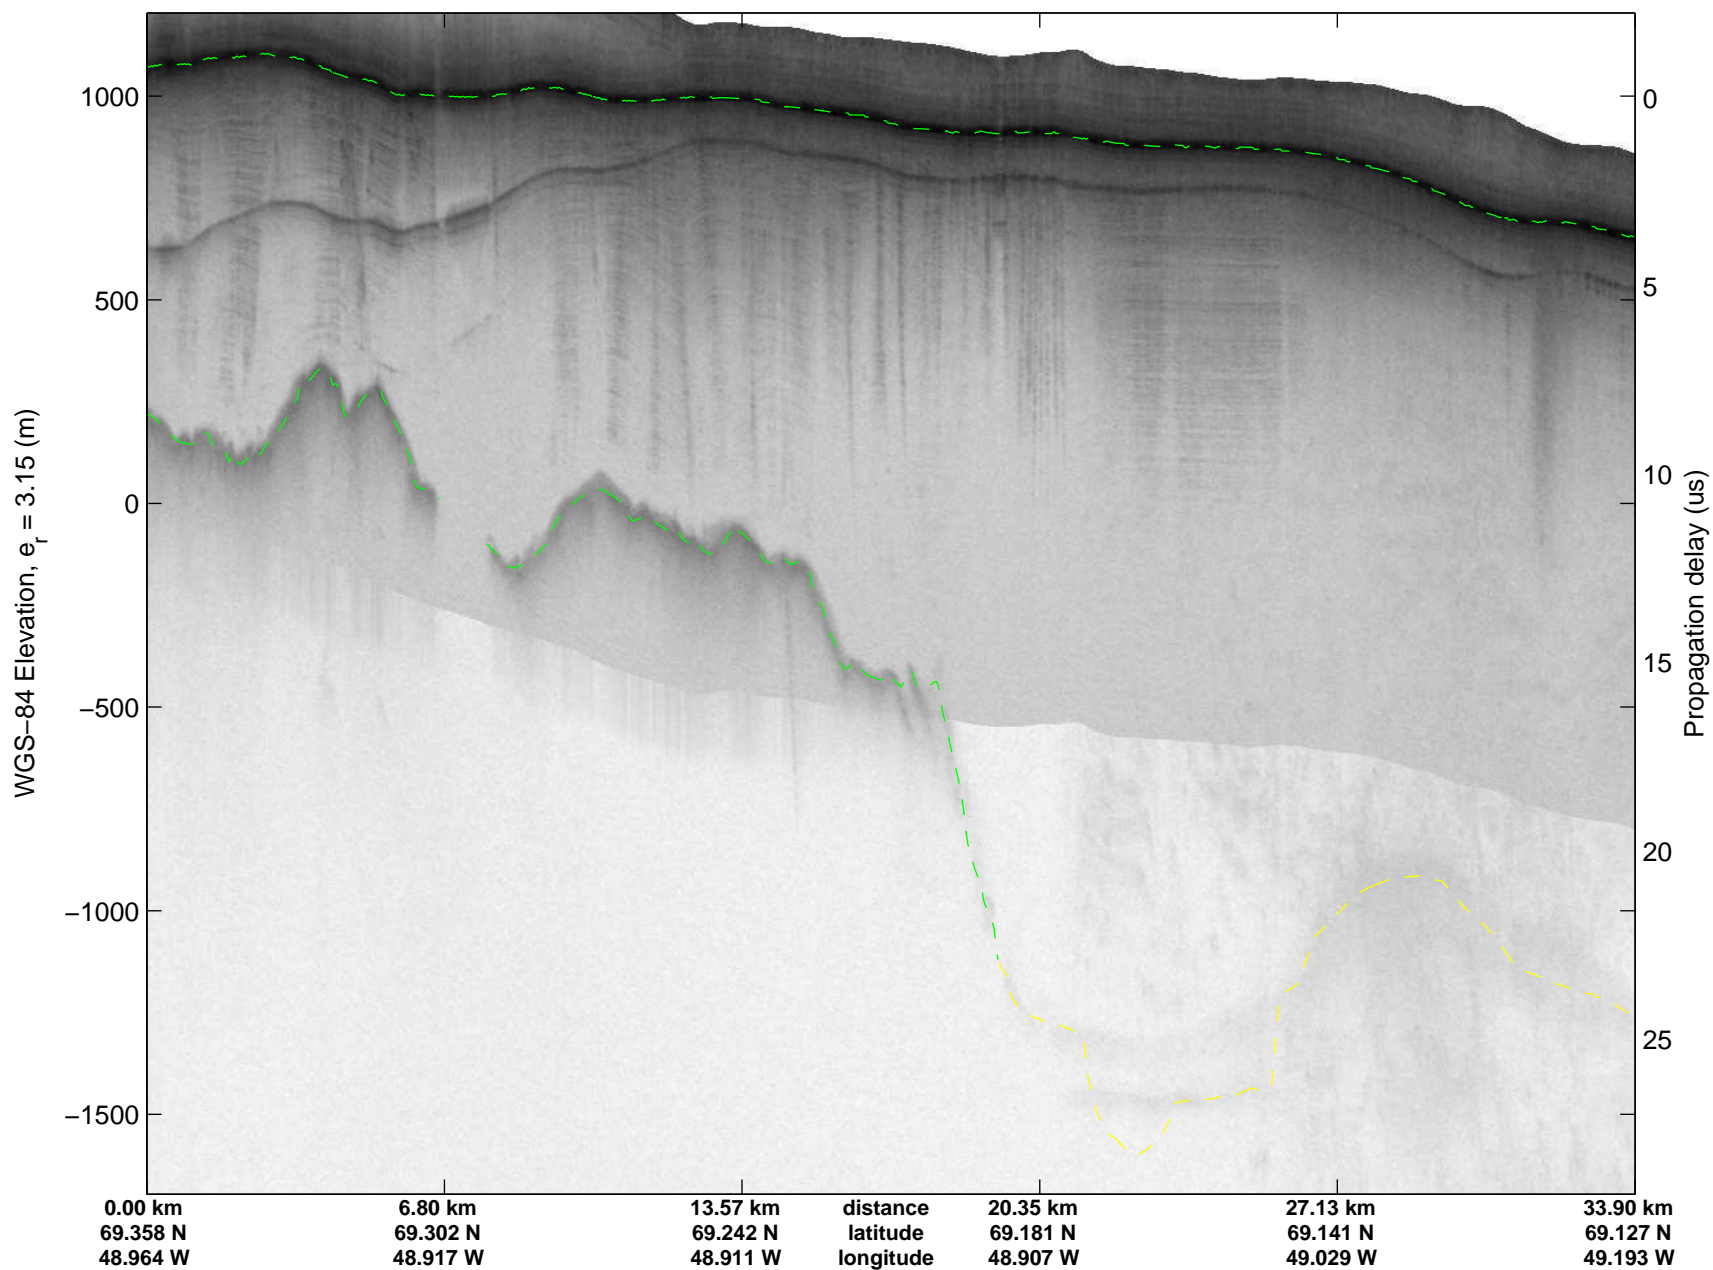

mcrds 2008_Greenland_TO: "Jakobshavn Grid" 20080702_02_012: 16:25:14.8 to 16:35:12.3 GPS

mcrds 2008_Greenland_TO: "Jakobshavn Grid" 20080702_02_013: 16:35:13.2 to 16:45:15.8 GPS

mcrds 2008_Greenland_TO: "Jakobshavn Grid" 20080702_02_013: 16:35:13.2 to 16:45:15.8 GPS

mcrds 2008_Greenland_TO: "Jakobshavn Grid" 20080702_02_014: 16:45:16.8 to 16:59:25.3 GPS

mcrds 2008_Greenland_TO: "Jakobshavn Grid" 20080702_02_014: 16:45:16.8 to 16:59:25.3 GPS

mcrds 2008_Greenland_TO: "Jakobshavn Grid" 20080702_02_015: 16:59:26.2 to 17:07:39.8 GPS

mcrds 2008_Greenland_TO: "Jakobshavn Grid" 20080702_02_015: 16:59:26.2 to 17:07:39.8 GPS

mcrds 2008_Greenland_TO: "Jakobshavn Grid" 20080702_02_016: 17:07:40.8 to 17:21:49.5 GPS

mcrds 2008_Greenland_TO: "Jakobshavn Grid" 20080702_02_016: 17:07:40.8 to 17:21:49.5 GPS