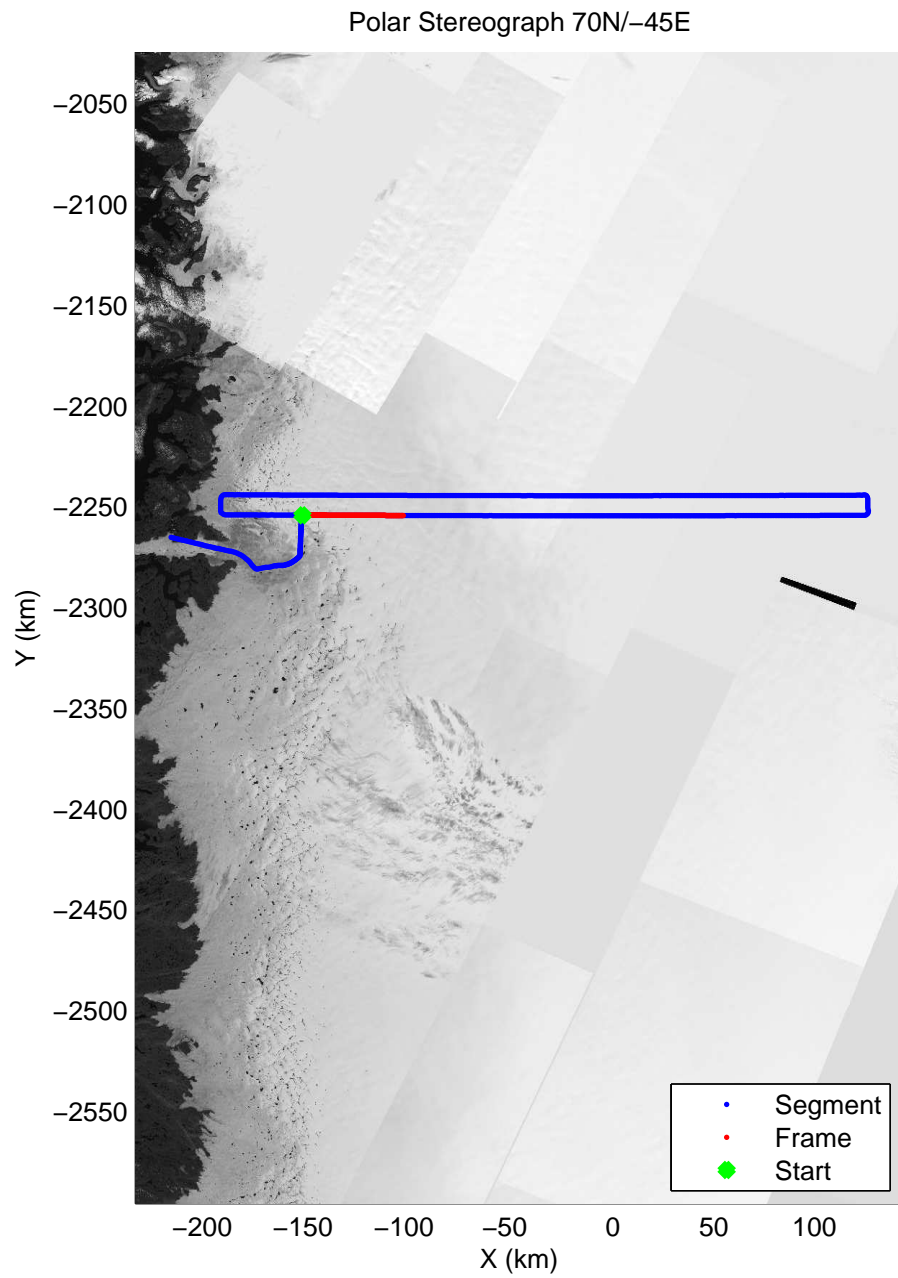

mcrds 2008_Greenland_TO: "Jakobshavn Grid" 20080702_02_001: 14:26:04.9 to 14:34:13.5 GPS

mcrds 2008_Greenland_TO: "Jakobshavn Grid" 20080702_02_001: 14:26:04.9 to 14:34:13.5 GPS

mcrds 2008_Greenland_TO: "Jakobshavn Grid" 20080702_02_002: 14:34:14.5 to 14:46:54.3 GPS

mcrds 2008_Greenland_TO: "Jakobshavn Grid" 20080702_02_002: 14:34:14.5 to 14:46:54.3 GPS

mcrds 2008_Greenland_TO: "Jakobshavn Grid" 20080702_02_003: 14:46:55.5 to 14:58:58.7 GPS

mcrds 2008_Greenland_TO: "Jakobshavn Grid" 20080702_02_003: 14:46:55.5 to 14:58:58.7 GPS

mcrds 2008_Greenland_TO: "Jakobshavn Grid" 20080702_02_004: 14:58:59.8 to 15:11:21.7 GPS

mcrds 2008_Greenland_TO: "Jakobshavn Grid" 20080702_02_004: 14:58:59.8 to 15:11:21.7 GPS

Polar Stereograph 70N/-45E