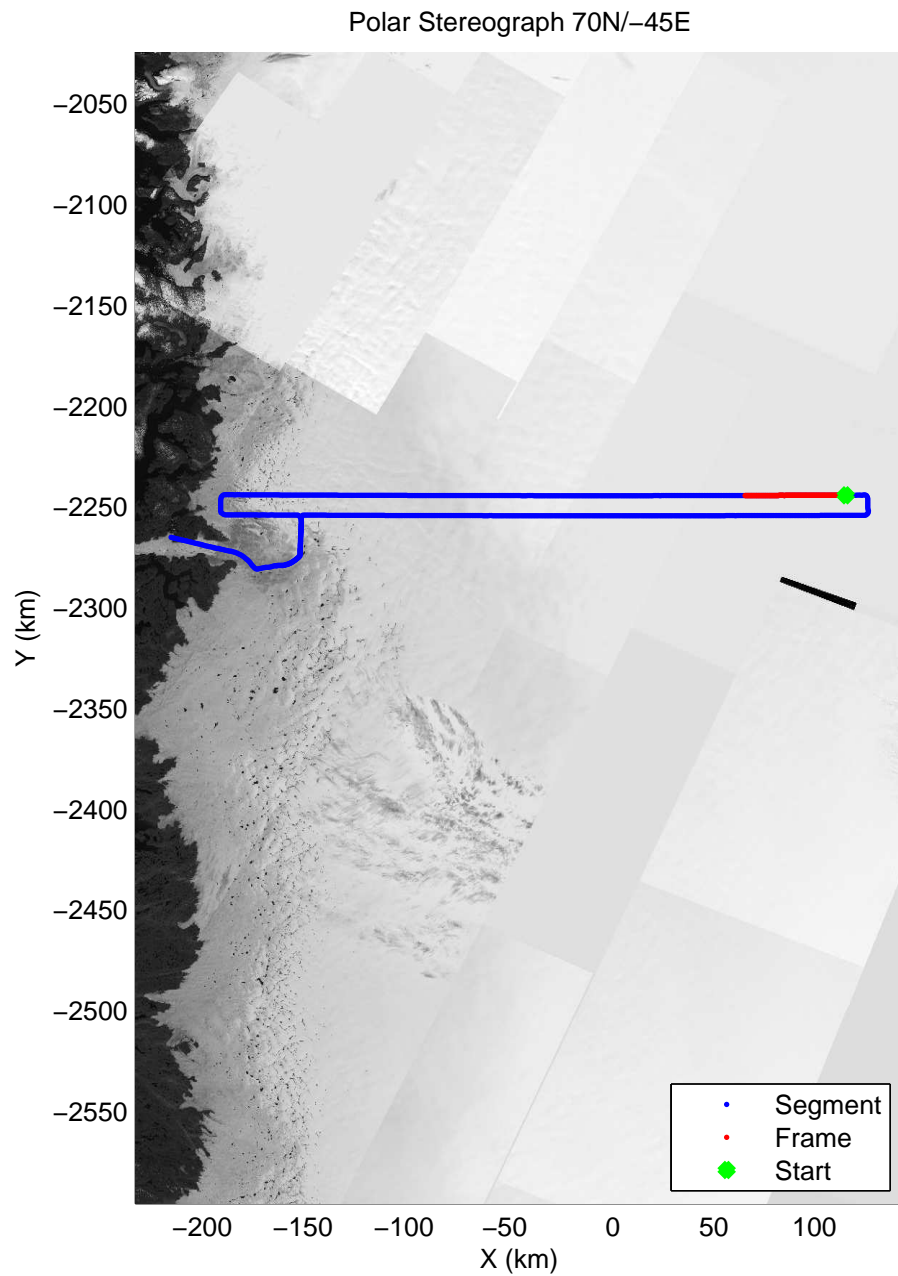

mcrds 2008_Greenland_TO: "Jakobshavn Grid" 20080702_02_006: 15:24:01.3 to 15:36:34.7 GPS

mcrds 2008_Greenland_TO: "Jakobshavn Grid" 20080702_02_007: 15:36:35.9 to 15:48:00.4 GPS

mcrds 2008_Greenland_TO: "Jakobshavn Grid" 20080702_02_007: 15:36:35.9 to 15:48:00.4 GPS

mcrds 2008_Greenland_TO: "Jakobshavn Grid" 20080702_02_008: 15:48:01.2 to 15:57:07.9 GPS

mcrds 2008_Greenland_TO: "Jakobshavn Grid" 20080702_02_008: 15:48:01.2 to 15:57:07.9 GPS

mcrds 2008_Greenland_TO: "Jakobshavn Grid" 20080702_02_009: 15:57:08.8 to 16:06:22.3 GPS