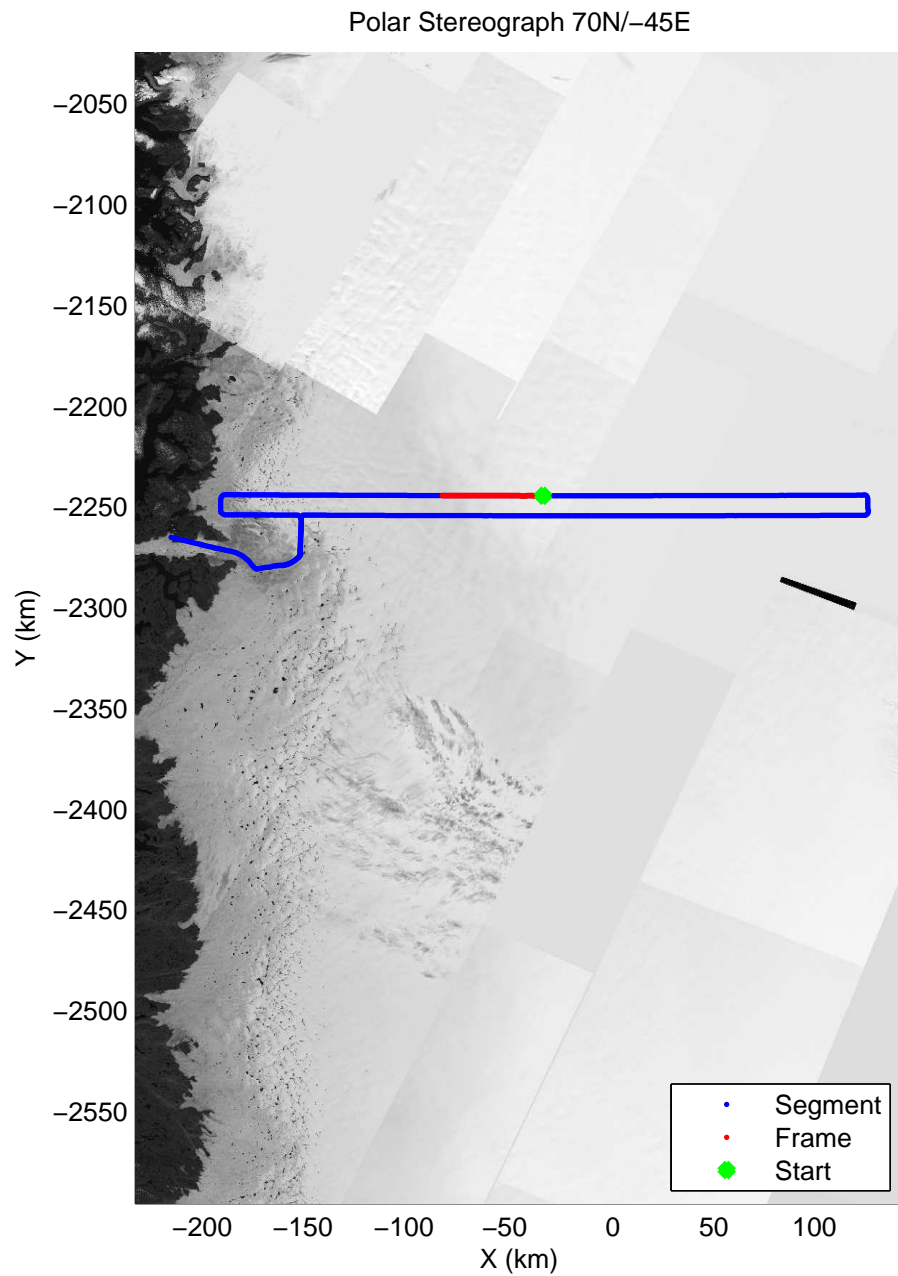

mcrds 2008_Greenland_TO: "Jakobshavn Grid" 20080702_02_009: 15:57:08.8 to 16:06:22.3 GPS

mcrds 2008_Greenland_TO: "Jakobshavn Grid" 20080702_02_010: 16:06:23.2 to 16:15:43.6 GPS

mcrds 2008_Greenland_TO: "Jakobshavn Grid" 20080702_02_010: 16:06:23.2 to 16:15:43.6 GPS