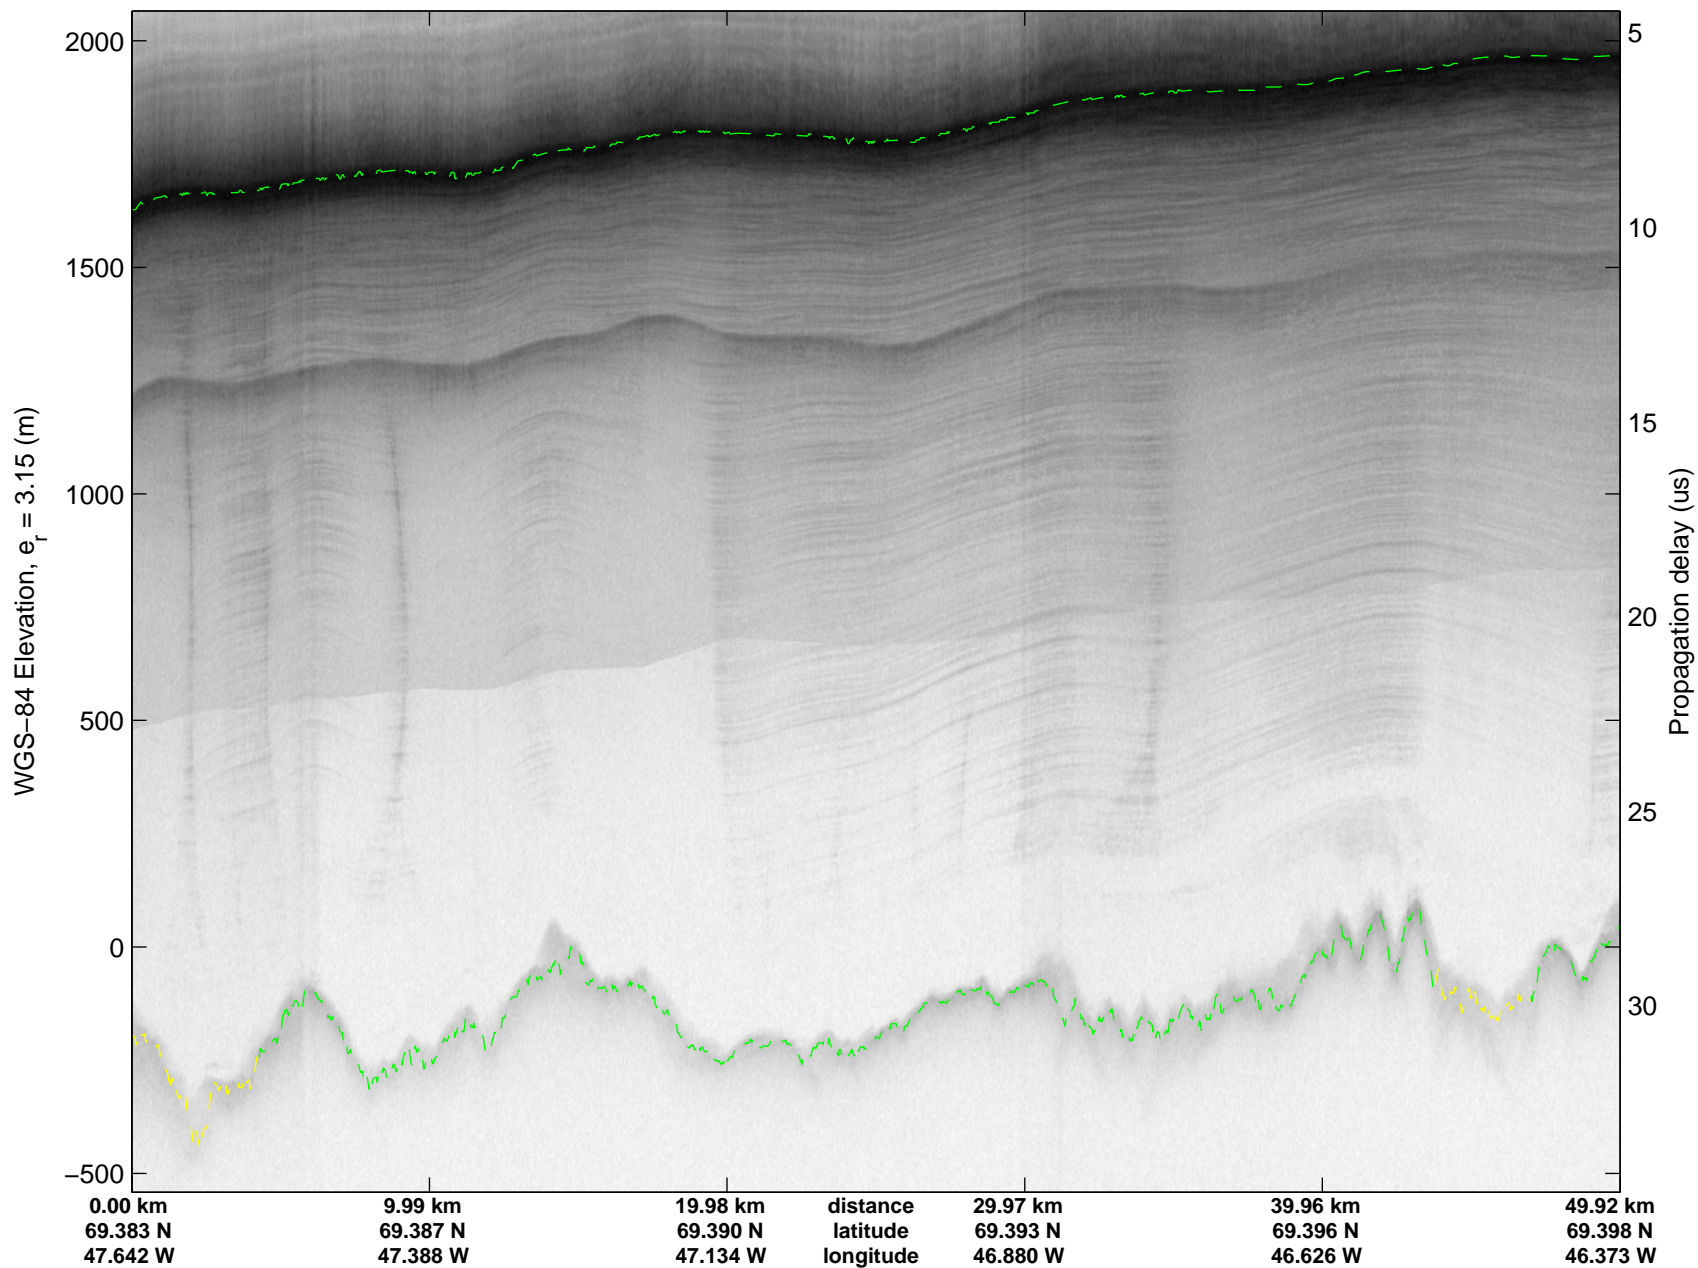

mcrds 2008_Greenland_TO: "Jakobshavn Grid" 20080702_02_001: 14:26:04.9 to 14:34:13.5 GPS

mcrds 2008_Greenland_TO: "Jakobshavn Grid" 20080702_02_001: 14:26:04.9 to 14:34:13.5 GPS

mcrds 2008_Greenland_TO: "Jakobshavn Grid" 20080702_02_002: 14:34:14.5 to 14:46:54.3 GPS

mcrds 2008_Greenland_TO: "Jakobshavn Grid" 20080702_02_002: 14:34:14.5 to 14:46:54.3 GPS

mcrds 2008_Greenland_TO: "Jakobshavn Grid" 20080702_02_003: 14:46:55.5 to 14:58:58.7 GPS

mcrds 2008_Greenland_TO: "Jakobshavn Grid" 20080702_02_003: 14:46:55.5 to 14:58:58.7 GPS

mcrds 2008_Greenland_TO: "Jakobshavn Grid" 20080702_02_004: 14:58:59.8 to 15:11:21.7 GPS

mcrds 2008_Greenland_TO: "Jakobshavn Grid" 20080702_02_004: 14:58:59.8 to 15:11:21.7 GPS

Polar Stereograph 70N/-45E

mcrds 2008_Greenland_TO: "Jakobshavn Grid" 20080702_02_005: 15:11:22.9 to 15:24:00.1 GPS

mcrds 2008_Greenland_TO: "Jakobshavn Grid" 20080702_02_005: 15:11:22.9 to 15:24:00.1 GPS

mcrds 2008_Greenland_TO: "Jakobshavn Grid" 20080702_02_006: 15:24:01.3 to 15:36:34.7 GPS