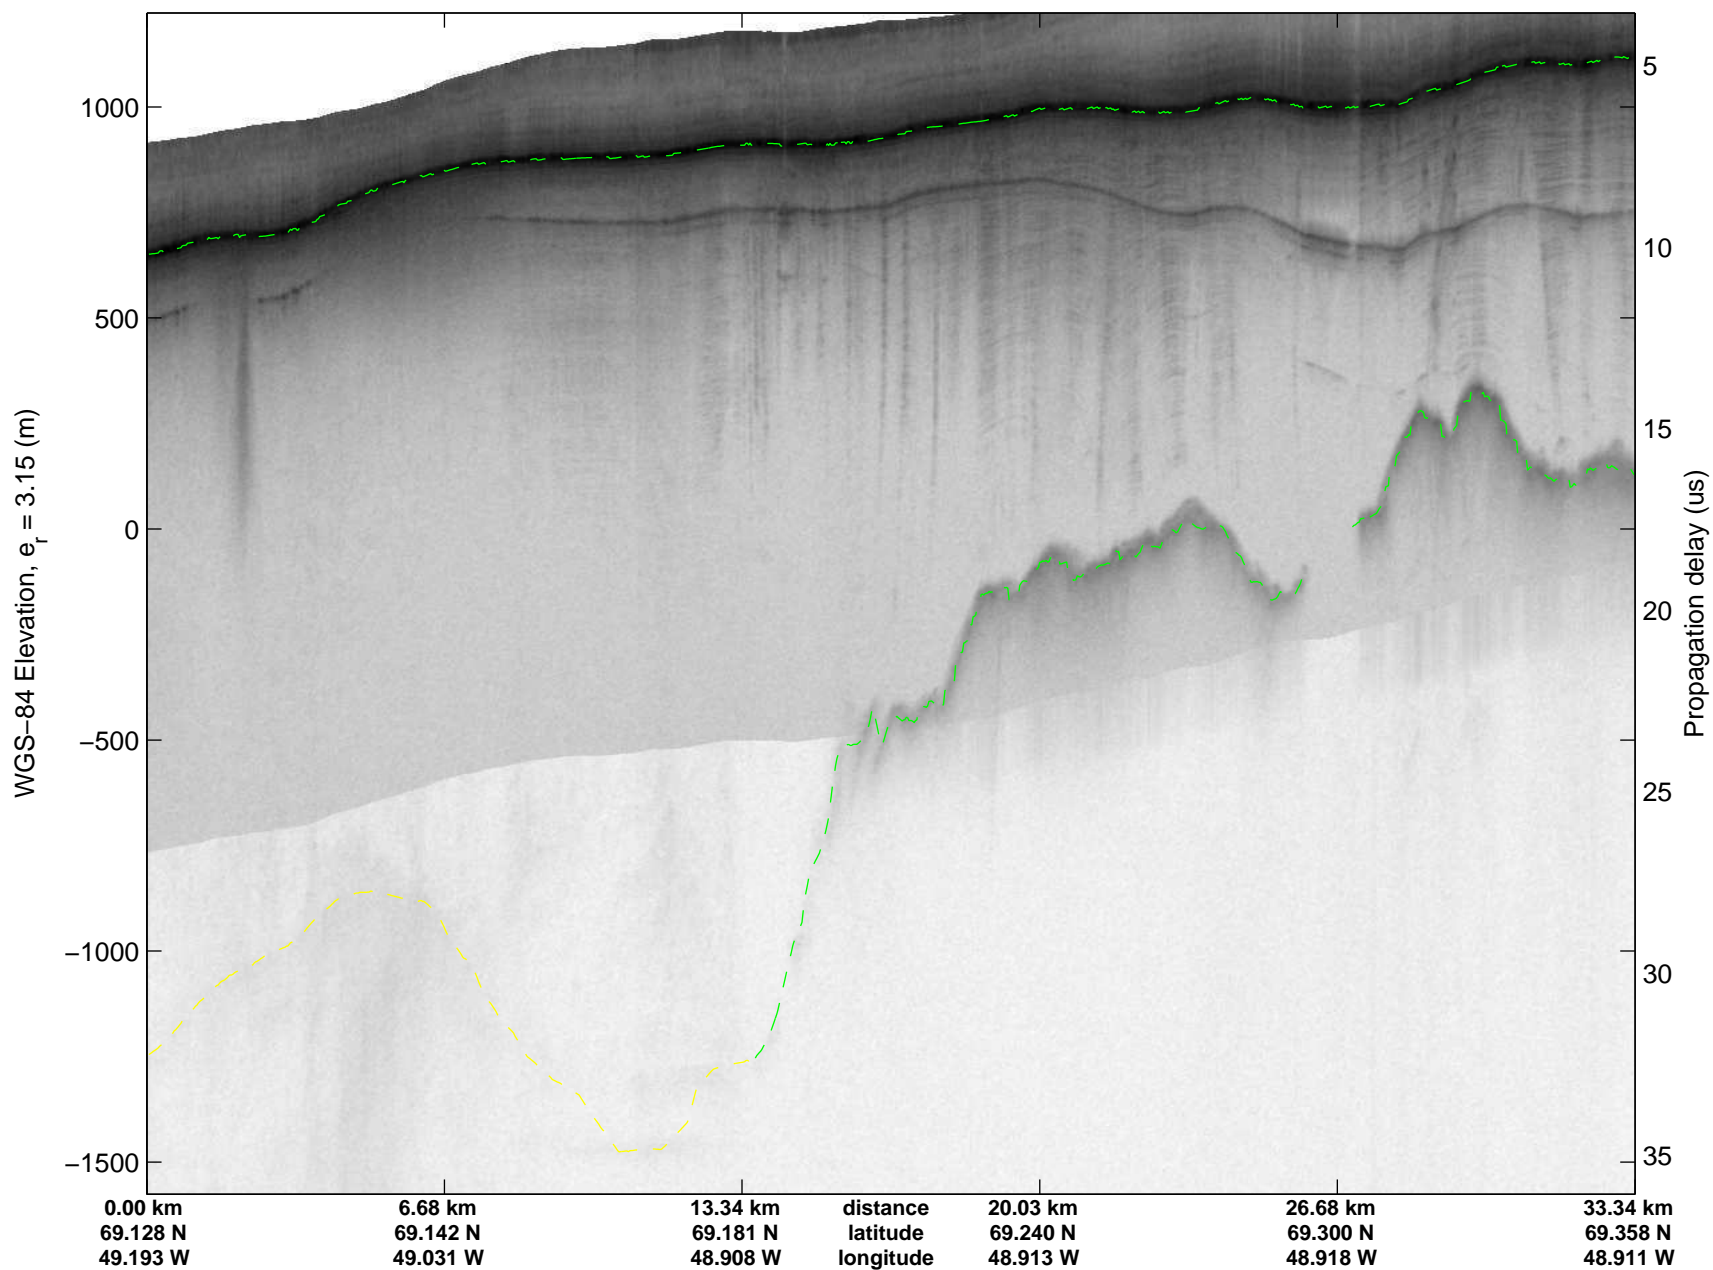

mcrds 2008_Greenland_TO: "Jakobshavn Grid" 20080702_02_001: 14:26:04.9 to 14:34:13.5 GPS

mcrds 2008_Greenland_TO: "Jakobshavn Grid" 20080702_02_001: 14:26:04.9 to 14:34:13.5 GPS

mcrds 2008_Greenland_TO: "Jakobshavn Grid" 20080702_02_002: 14:34:14.5 to 14:46:54.3 GPS

mcrds 2008_Greenland_TO: "Jakobshavn Grid" 20080702_02_002: 14:34:14.5 to 14:46:54.3 GPS

mcrds 2008_Greenland_TO: "Jakobshavn Grid" 20080702_02_003: 14:46:55.5 to 14:58:58.7 GPS

mcrds 2008_Greenland_TO: "Jakobshavn Grid" 20080702_02_003: 14:46:55.5 to 14:58:58.7 GPS

mcrds 2008_Greenland_TO: "Jakobshavn Grid" 20080702_02_004: 14:58:59.8 to 15:11:21.7 GPS

mcrds 2008_Greenland_TO: "Jakobshavn Grid" 20080702_02_004: 14:58:59.8 to 15:11:21.7 GPS

Polar Stereograph 70N/-45E

mcrds 2008_Greenland_TO: "Jakobshavn Grid" 20080702_02_005: 15:11:22.9 to 15:24:00.1 GPS

mcrds 2008_Greenland_TO: "Jakobshavn Grid" 20080702_02_005: 15:11:22.9 to 15:24:00.1 GPS

mcrds 2008_Greenland_TO: "Jakobshavn Grid" 20080702_02_006: 15:24:01.3 to 15:36:34.7 GPS