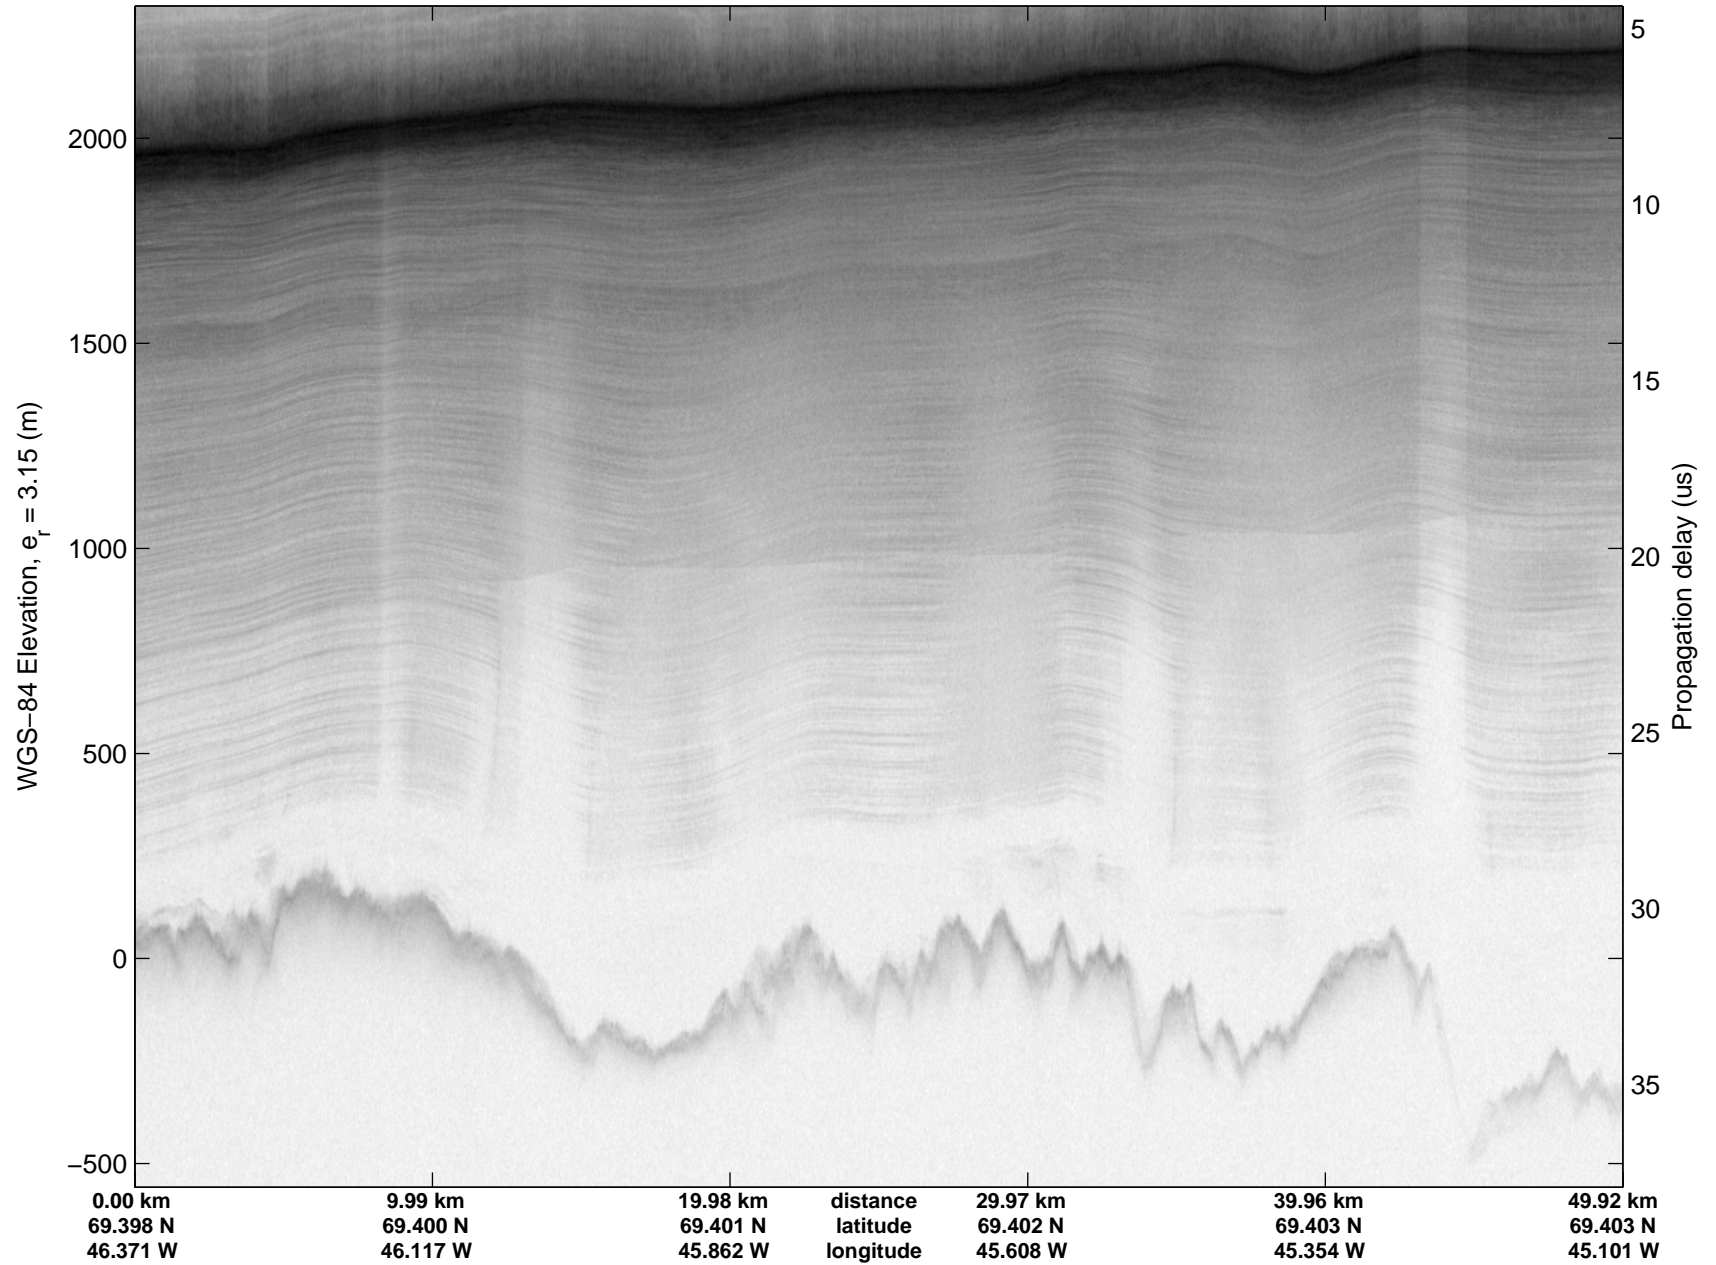

mcrds 2008_Greenland_TO: "Jakobshavn Grid" 20080702_02_001: 14:26:04.9 to 14:34:13.5 GPS

mcrds 2008_Greenland_TO: "Jakobshavn Grid" 20080702_02_001: 14:26:04.9 to 14:34:13.5 GPS

mcrds 2008_Greenland_TO: "Jakobshavn Grid" 20080702_02_002: 14:34:14.5 to 14:46:54.3 GPS

mcrds 2008_Greenland_TO: "Jakobshavn Grid" 20080702_02_002: 14:34:14.5 to 14:46:54.3 GPS

mcrds 2008_Greenland_TO: "Jakobshavn Grid" 20080702_02_003: 14:46:55.5 to 14:58:58.7 GPS

mcrds 2008_Greenland_TO: "Jakobshavn Grid" 20080702_02_003: 14:46:55.5 to 14:58:58.7 GPS

mcrds 2008_Greenland_TO: "Jakobshavn Grid" 20080702_02_004: 14:58:59.8 to 15:11:21.7 GPS

mcrds 2008_Greenland_TO: "Jakobshavn Grid" 20080702_02_004: 14:58:59.8 to 15:11:21.7 GPS

Polar Stereograph 70N/-45E

mcrds 2008_Greenland_TO: "Jakobshavn Grid" 20080702_02_005: 15:11:22.9 to 15:24:00.1 GPS

mcrds 2008_Greenland_TO: "Jakobshavn Grid" 20080702_02_005: 15:11:22.9 to 15:24:00.1 GPS

mcrds 2008_Greenland_TO: "Jakobshavn Grid" 20080702_02_006: 15:24:01.3 to 15:36:34.7 GPS