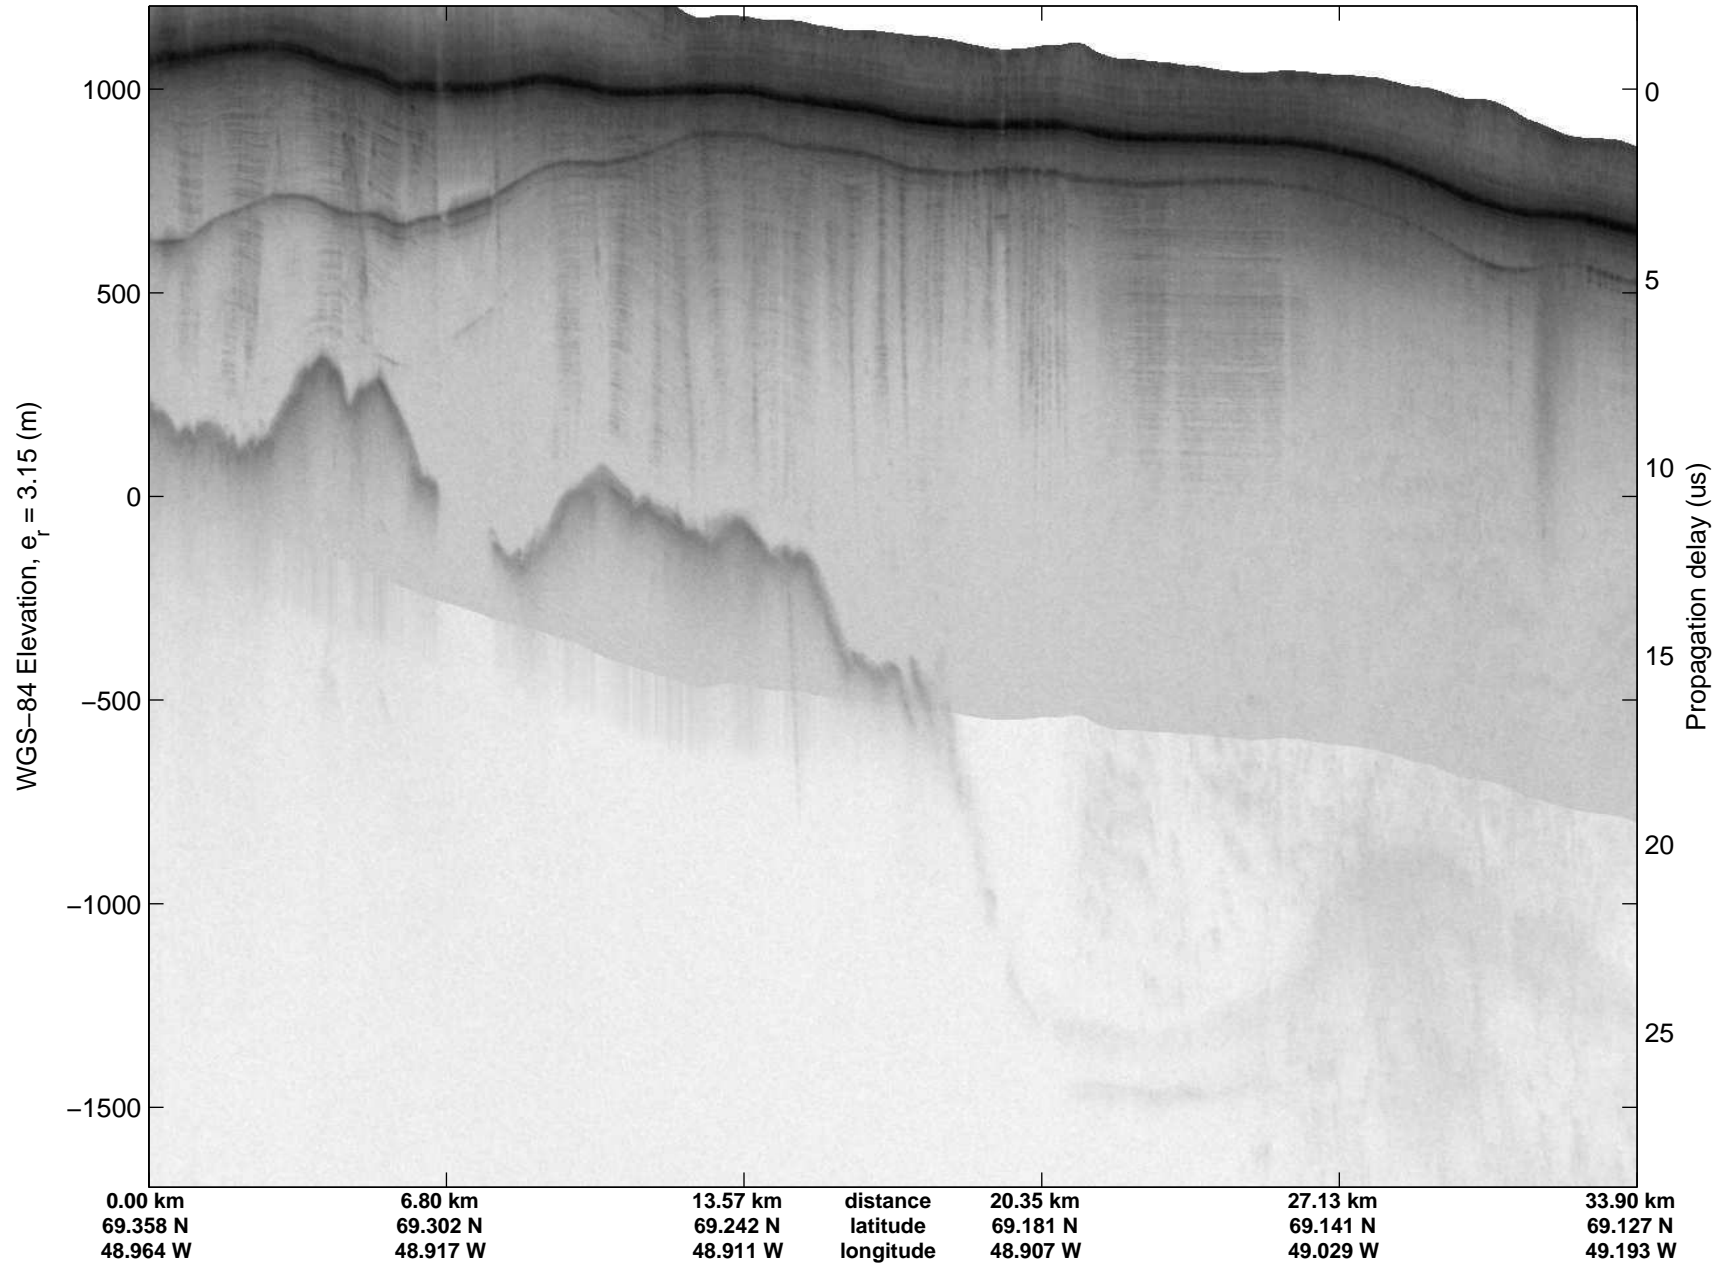

mcrds 2008_Greenland_TO: "Jakobshavn Grid" 20080702_02_012: 16:25:14.8 to 16:35:12.3 GPS

mcrds 2008_Greenland_TO: "Jakobshavn Grid" 20080702_02_013: 16:35:13.2 to 16:45:15.8 GPS

mcrds 2008_Greenland_TO: "Jakobshavn Grid" 20080702_02_013: 16:35:13.2 to 16:45:15.8 GPS

mcrds 2008_Greenland_TO: "Jakobshavn Grid" 20080702_02_014: 16:45:16.8 to 16:59:25.3 GPS

mcrds 2008_Greenland_TO: "Jakobshavn Grid" 20080702_02_014: 16:45:16.8 to 16:59:25.3 GPS

mcrds 2008_Greenland_TO: "Jakobshavn Grid" 20080702_02_015: 16:59:26.2 to 17:07:39.8 GPS

mcrds 2008_Greenland_TO: "Jakobshavn Grid" 20080702_02_015: 16:59:26.2 to 17:07:39.8 GPS

mcrds 2008_Greenland_TO: "Jakobshavn Grid" 20080702_02_016: 17:07:40.8 to 17:21:49.5 GPS

mcrds 2008_Greenland_TO: "Jakobshavn Grid" 20080702_02_016: 17:07:40.8 to 17:21:49.5 GPS