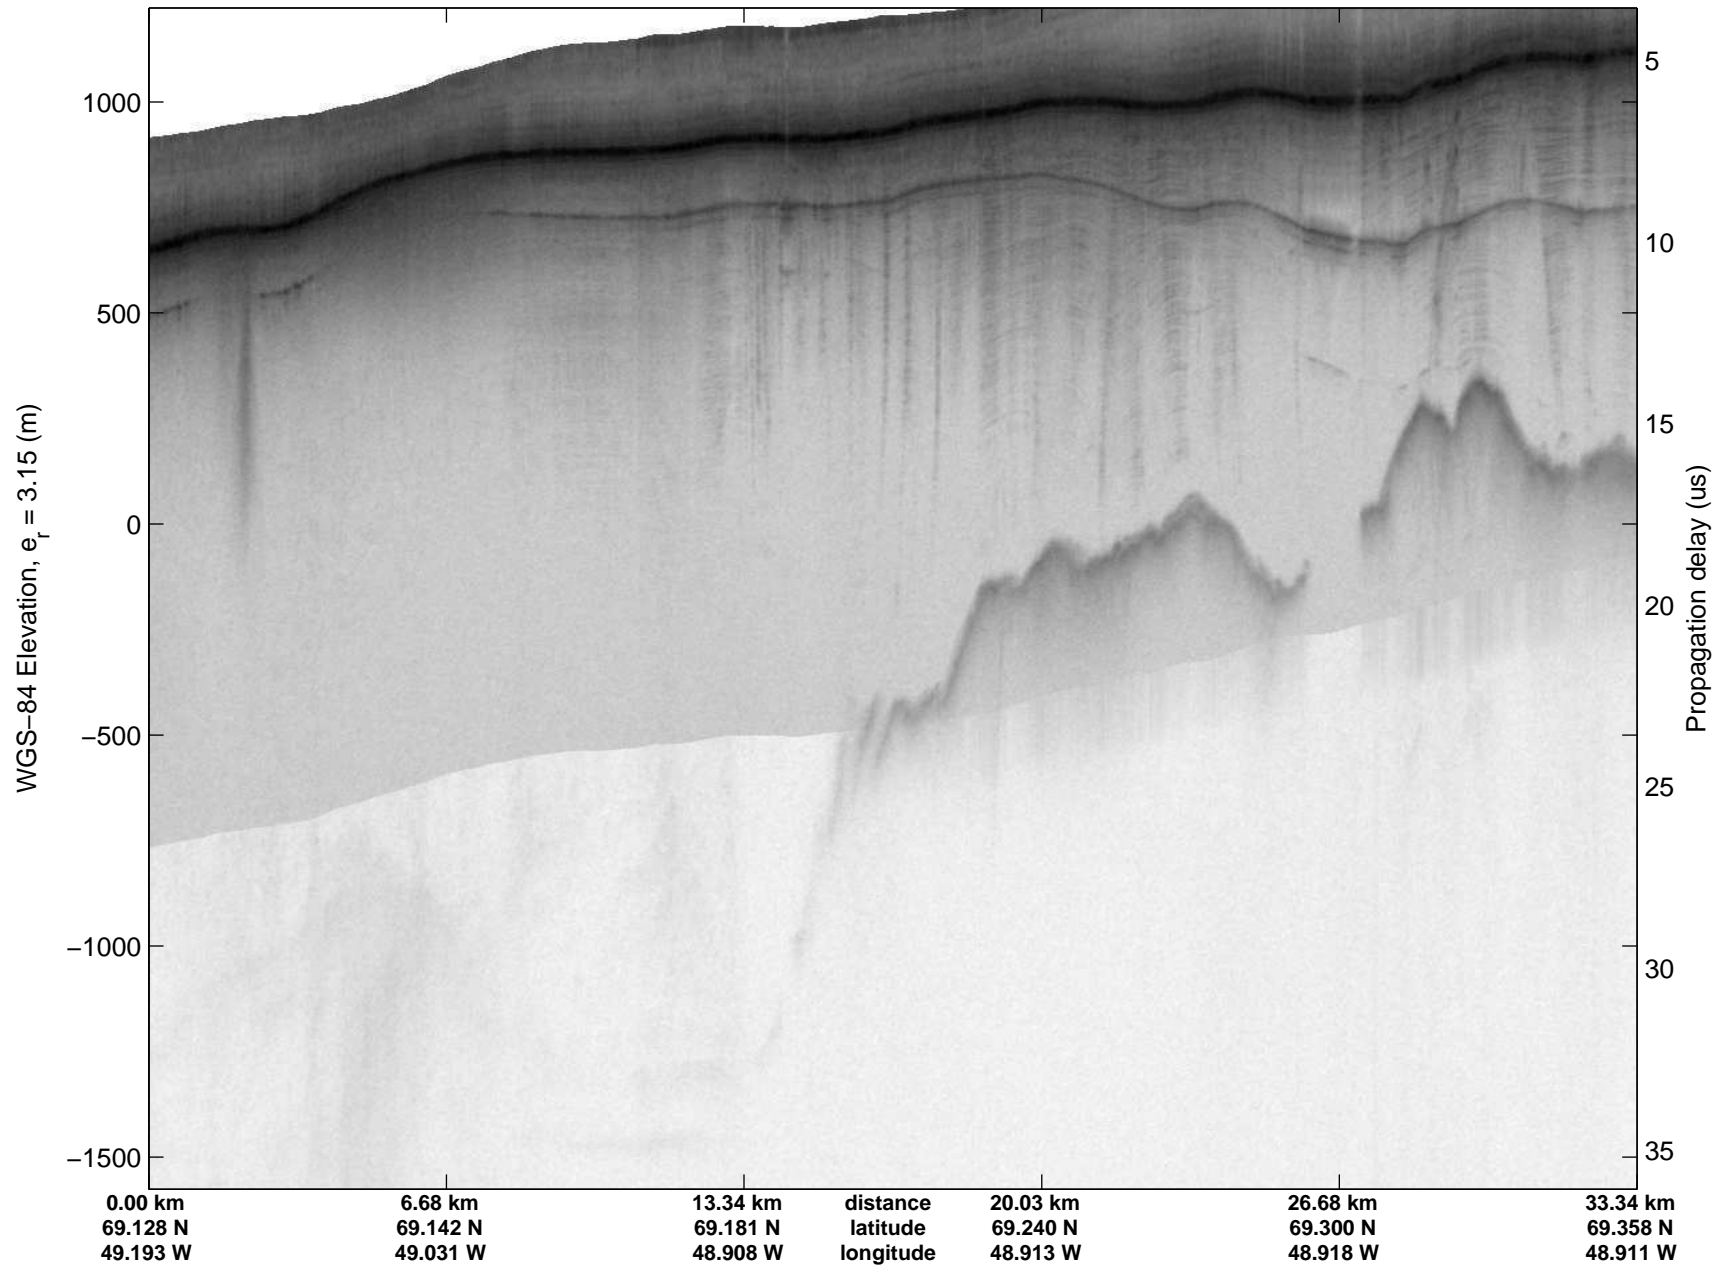

mcrds 2008_Greenland_TO: "Jakobshavn Grid" 20080702_02_001: 14:26:04.9 to 14:34:13.5 GPS

mcrds 2008_Greenland_TO: "Jakobshavn Grid" 20080702_02_001: 14:26:04.9 to 14:34:13.5 GPS

mcrds 2008_Greenland_TO: "Jakobshavn Grid" 20080702_02_002: 14:34:14.5 to 14:46:54.3 GPS

mcrds 2008_Greenland_TO: "Jakobshavn Grid" 20080702_02_002: 14:34:14.5 to 14:46:54.3 GPS

mcrds 2008_Greenland_TO: "Jakobshavn Grid" 20080702_02_003: 14:46:55.5 to 14:58:58.7 GPS

mcrds 2008_Greenland_TO: "Jakobshavn Grid" 20080702_02_003: 14:46:55.5 to 14:58:58.7 GPS

mcrds 2008_Greenland_TO: "Jakobshavn Grid" 20080702_02_004: 14:58:59.8 to 15:11:21.7 GPS

mcrds 2008_Greenland_TO: "Jakobshavn Grid" 20080702_02_004: 14:58:59.8 to 15:11:21.7 GPS

Polar Stereograph 70N/-45E

mcrds 2008_Greenland_TO: "Jakobshavn Grid" 20080702_02_005: 15:11:22.9 to 15:24:00.1 GPS

mcrds 2008_Greenland_TO: "Jakobshavn Grid" 20080702_02_005: 15:11:22.9 to 15:24:00.1 GPS

mcrds 2008_Greenland_TO: "Jakobshavn Grid" 20080702_02_006: 15:24:01.3 to 15:36:34.7 GPS