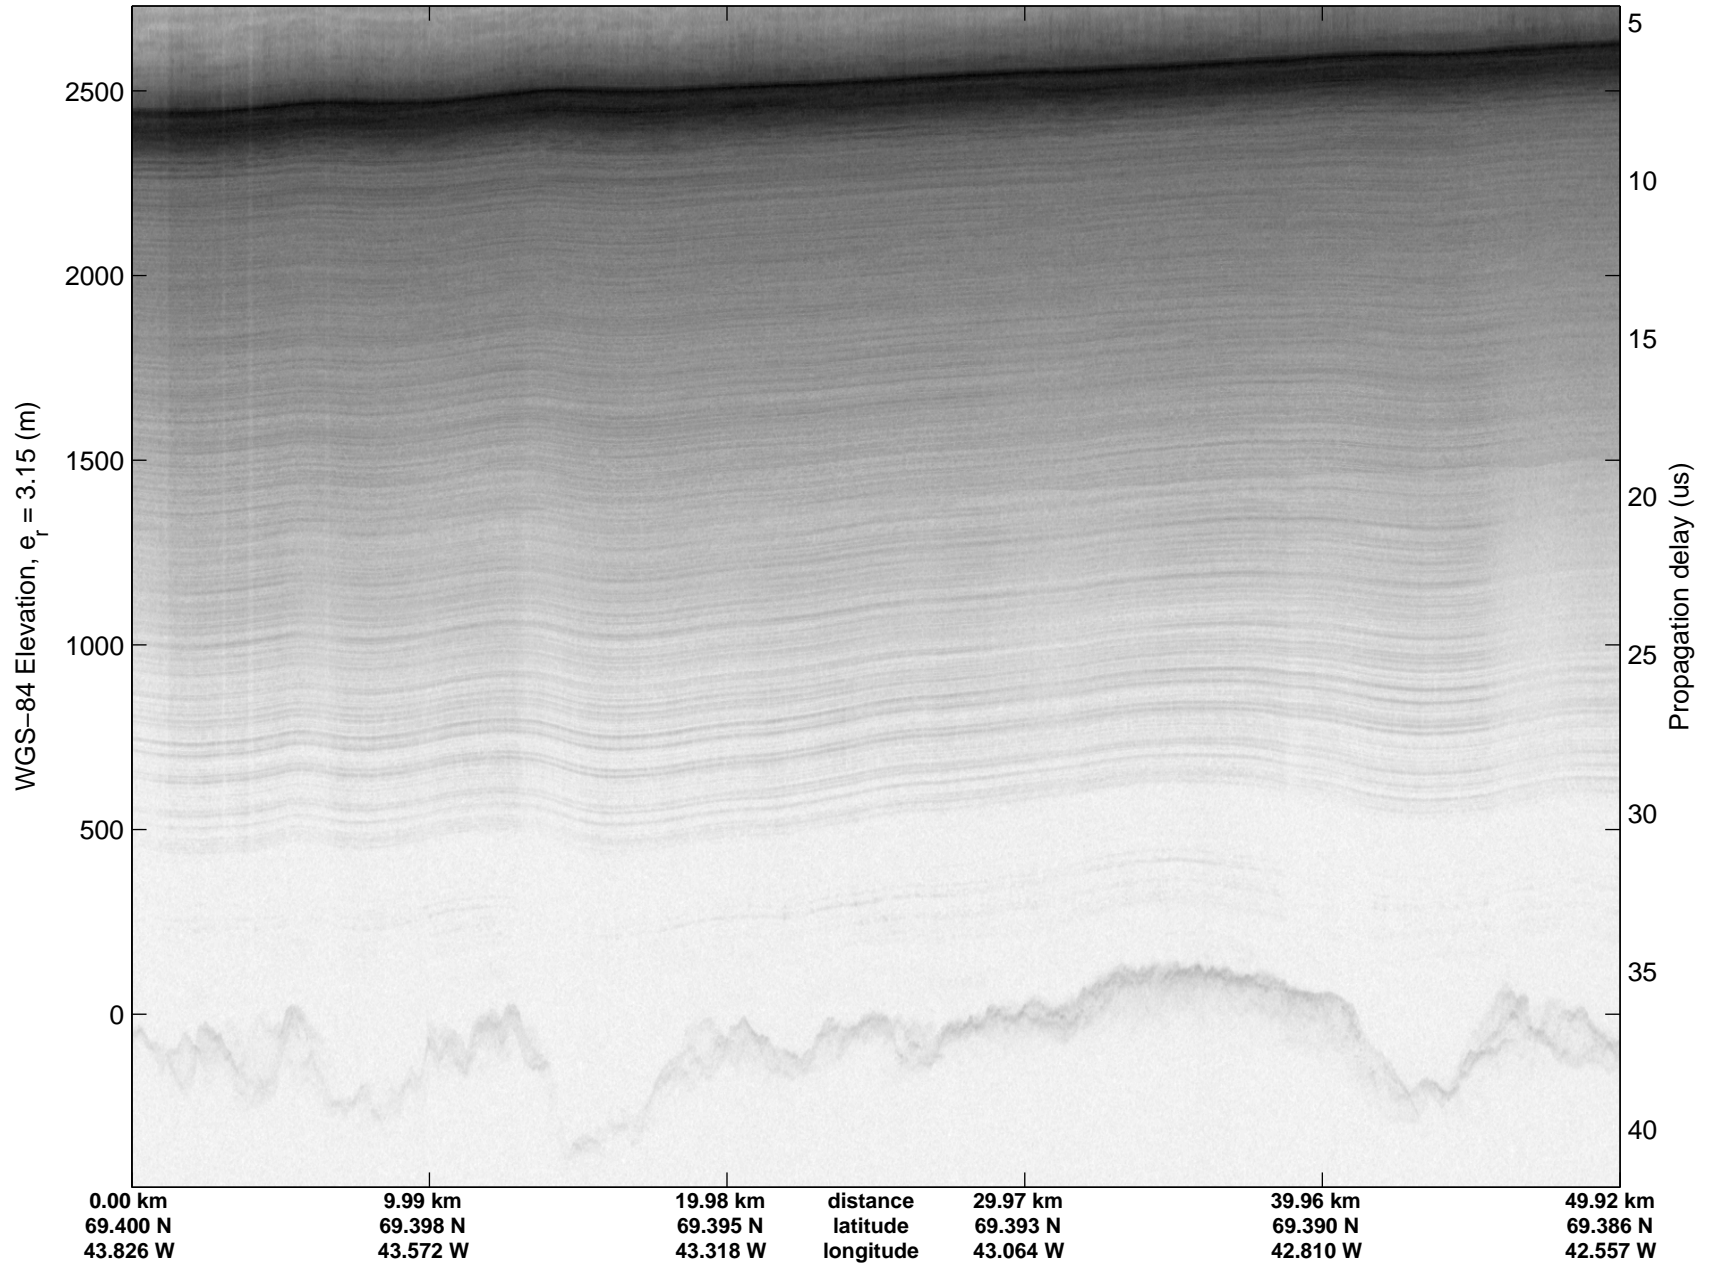

mcrds 2008_Greenland_TO: "Jakobshavn Grid" 20080702_02_004: 14:58:59.8 to 15:11:21.7 GPS

mcrds 2008_Greenland_TO: "Jakobshavn Grid" 20080702_02_004: 14:58:59.8 to 15:11:21.7 GPS

Polar Stereograph 70N/-45E

mcrds 2008_Greenland_TO: "Jakobshavn Grid" 20080702_02_005: 15:11:22.9 to 15:24:00.1 GPS

mcrds 2008_Greenland_TO: "Jakobshavn Grid" 20080702_02_005: 15:11:22.9 to 15:24:00.1 GPS

mcrds 2008_Greenland_TO: "Jakobshavn Grid" 20080702_02_006: 15:24:01.3 to 15:36:34.7 GPS

mcrds 2008_Greenland_TO: "Jakobshavn Grid" 20080702_02_006: 15:24:01.3 to 15:36:34.7 GPS

mcrds 2008_Greenland_TO: "Jakobshavn Grid" 20080702_02_007: 15:36:35.9 to 15:48:00.4 GPS

mcrds 2008_Greenland_TO: "Jakobshavn Grid" 20080702_02_007: 15:36:35.9 to 15:48:00.4 GPS

mcrds 2008_Greenland_TO: "Jakobshavn Grid" 20080702_02_008: 15:48:01.2 to 15:57:07.9 GPS

mcrds 2008_Greenland_TO: "Jakobshavn Grid" 20080702_02_008: 15:48:01.2 to 15:57:07.9 GPS

mcrds 2008_Greenland_TO: "Jakobshavn Grid" 20080702_02_009: 15:57:08.8 to 16:06:22.3 GPS