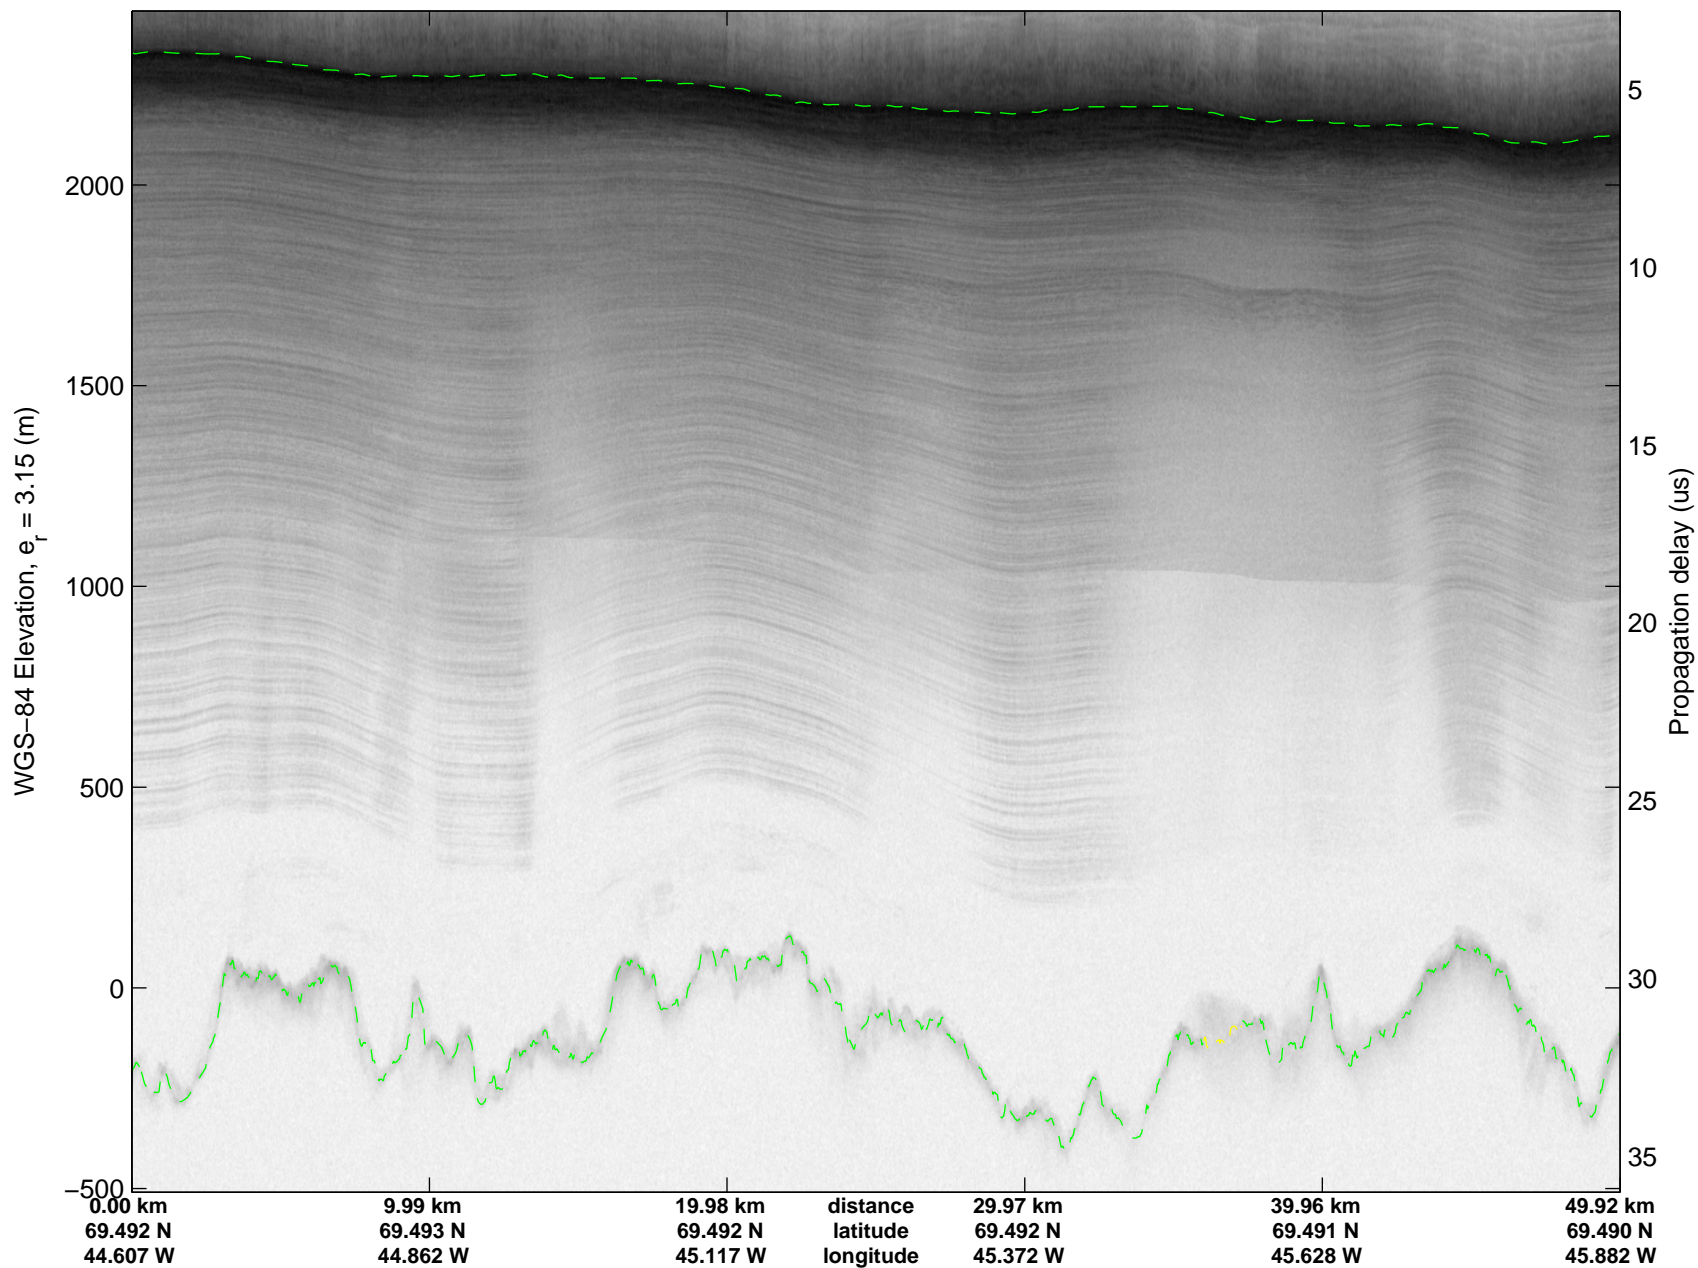

mcrds 2008_Greenland_TO: "Jakobshavn Grid" 20080702_02_006: 15:24:01.3 to 15:36:34.7 GPS

mcrds 2008_Greenland_TO: "Jakobshavn Grid" 20080702_02_007: 15:36:35.9 to 15:48:00.4 GPS

mcrds 2008_Greenland_TO: "Jakobshavn Grid" 20080702_02_007: 15:36:35.9 to 15:48:00.4 GPS

mcrds 2008_Greenland_TO: "Jakobshavn Grid" 20080702_02_008: 15:48:01.2 to 15:57:07.9 GPS

mcrds 2008_Greenland_TO: "Jakobshavn Grid" 20080702_02_008: 15:48:01.2 to 15:57:07.9 GPS

mcrds 2008_Greenland_TO: "Jakobshavn Grid" 20080702_02_009: 15:57:08.8 to 16:06:22.3 GPS

mcrds 2008_Greenland_TO: "Jakobshavn Grid" 20080702_02_009: 15:57:08.8 to 16:06:22.3 GPS

mcrds 2008_Greenland_TO: "Jakobshavn Grid" 20080702_02_010: 16:06:23.2 to 16:15:43.6 GPS

mcrds 2008_Greenland_TO: "Jakobshavn Grid" 20080702_02_010: 16:06:23.2 to 16:15:43.6 GPS

mcrds 2008_Greenland_TO: "Jakobshavn Grid" 20080702_02_011: 16:15:44.5 to 16:25:14.0 GPS

mcrds 2008_Greenland_TO: "Jakobshavn Grid" 20080702_02_011: 16:15:44.5 to 16:25:14.0 GPS

mcrds 2008_Greenland_TO: "Jakobshavn Grid" 20080702_02_012: 16:25:14.8 to 16:35:12.3 GPS