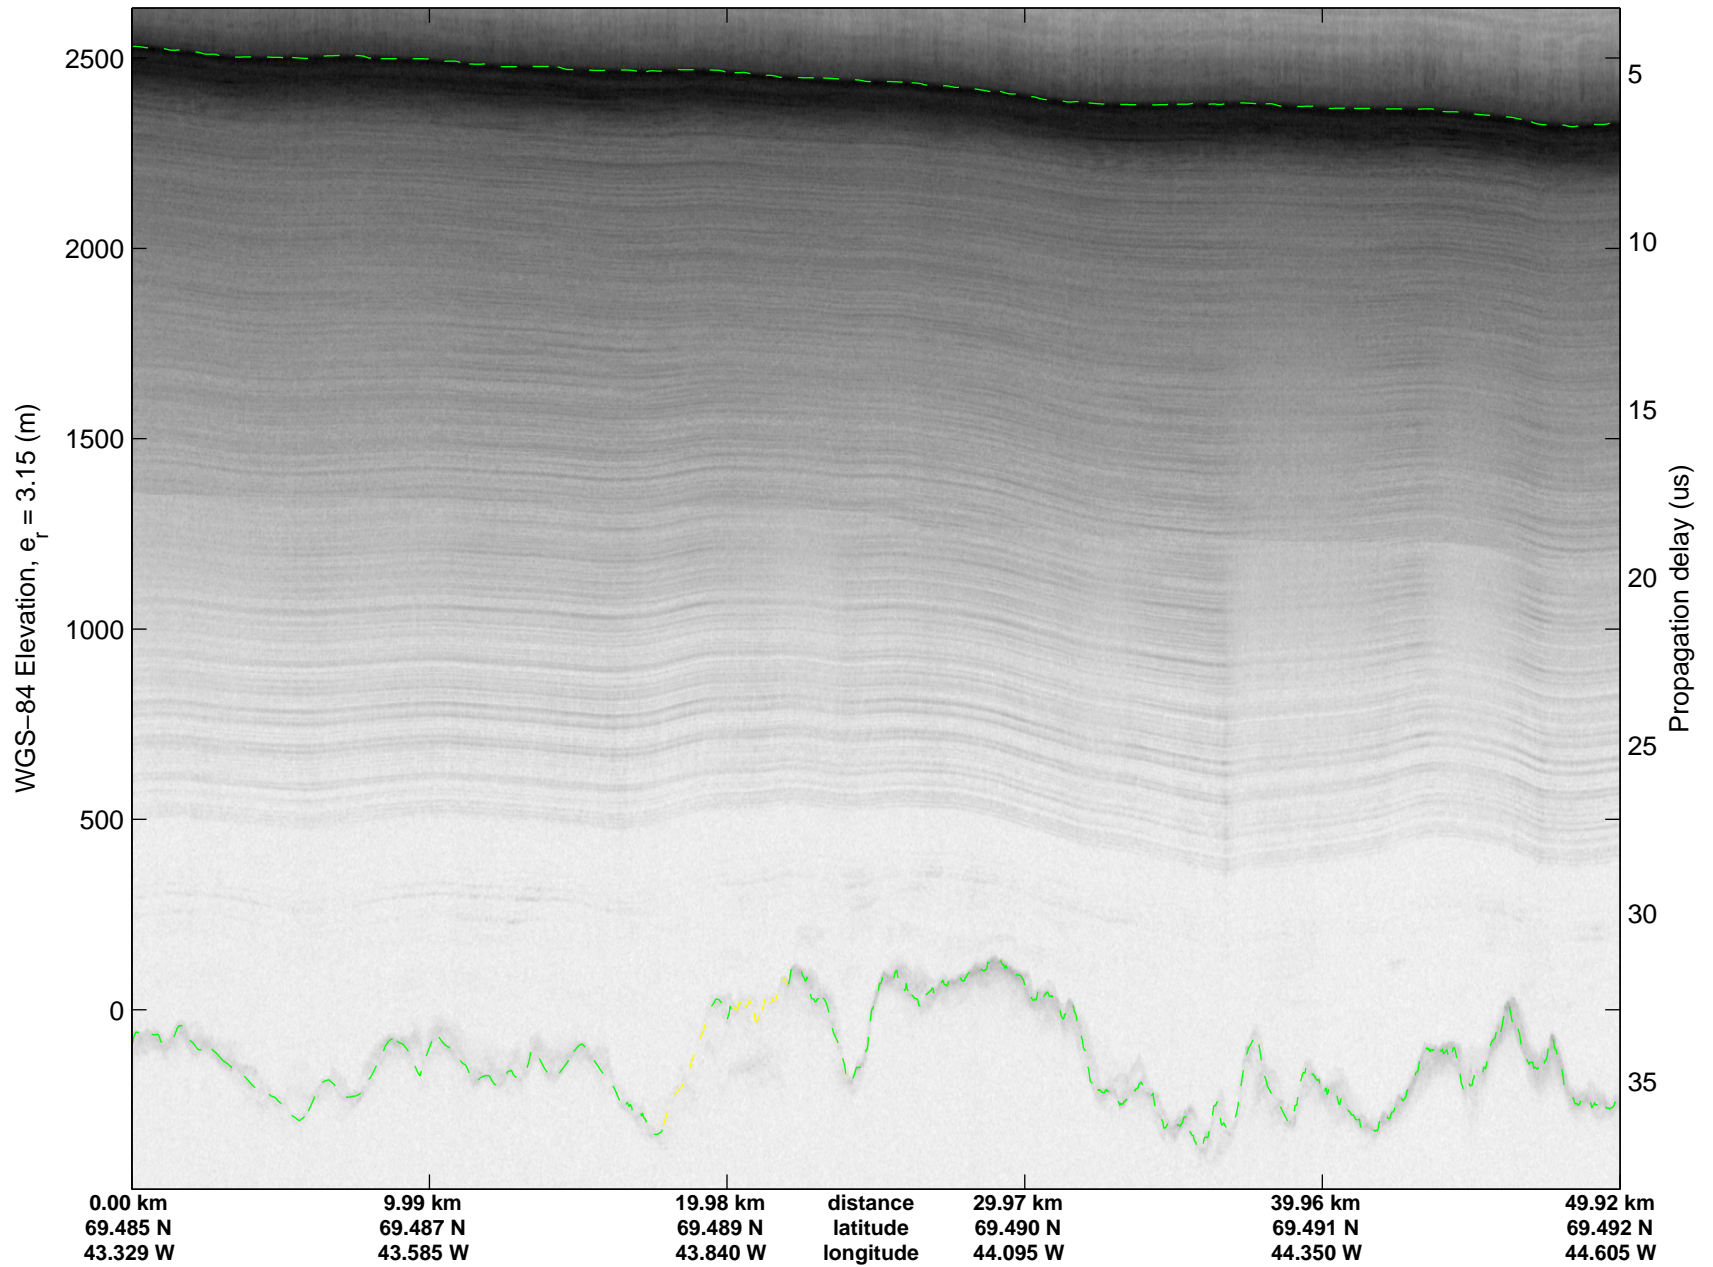

mcrds 2008_Greenland_TO: "Jakobshavn Grid" 20080702_02_006: 15:24:01.3 to 15:36:34.7 GPS

mcrds 2008_Greenland_TO: "Jakobshavn Grid" 20080702_02_007: 15:36:35.9 to 15:48:00.4 GPS

mcrds 2008_Greenland_TO: "Jakobshavn Grid" 20080702_02_007: 15:36:35.9 to 15:48:00.4 GPS

mcrds 2008_Greenland_TO: "Jakobshavn Grid" 20080702_02_008: 15:48:01.2 to 15:57:07.9 GPS

mcrds 2008_Greenland_TO: "Jakobshavn Grid" 20080702_02_008: 15:48:01.2 to 15:57:07.9 GPS

mcrds 2008_Greenland_TO: "Jakobshavn Grid" 20080702_02_009: 15:57:08.8 to 16:06:22.3 GPS

mcrds 2008_Greenland_TO: "Jakobshavn Grid" 20080702_02_009: 15:57:08.8 to 16:06:22.3 GPS

mcrds 2008_Greenland_TO: "Jakobshavn Grid" 20080702_02_010: 16:06:23.2 to 16:15:43.6 GPS

mcrds 2008_Greenland_TO: "Jakobshavn Grid" 20080702_02_010: 16:06:23.2 to 16:15:43.6 GPS

mcrds 2008_Greenland_TO: "Jakobshavn Grid" 20080702_02_011: 16:15:44.5 to 16:25:14.0 GPS

mcrds 2008_Greenland_TO: "Jakobshavn Grid" 20080702_02_011: 16:15:44.5 to 16:25:14.0 GPS

mcrds 2008_Greenland_TO: "Jakobshavn Grid" 20080702_02_012: 16:25:14.8 to 16:35:12.3 GPS