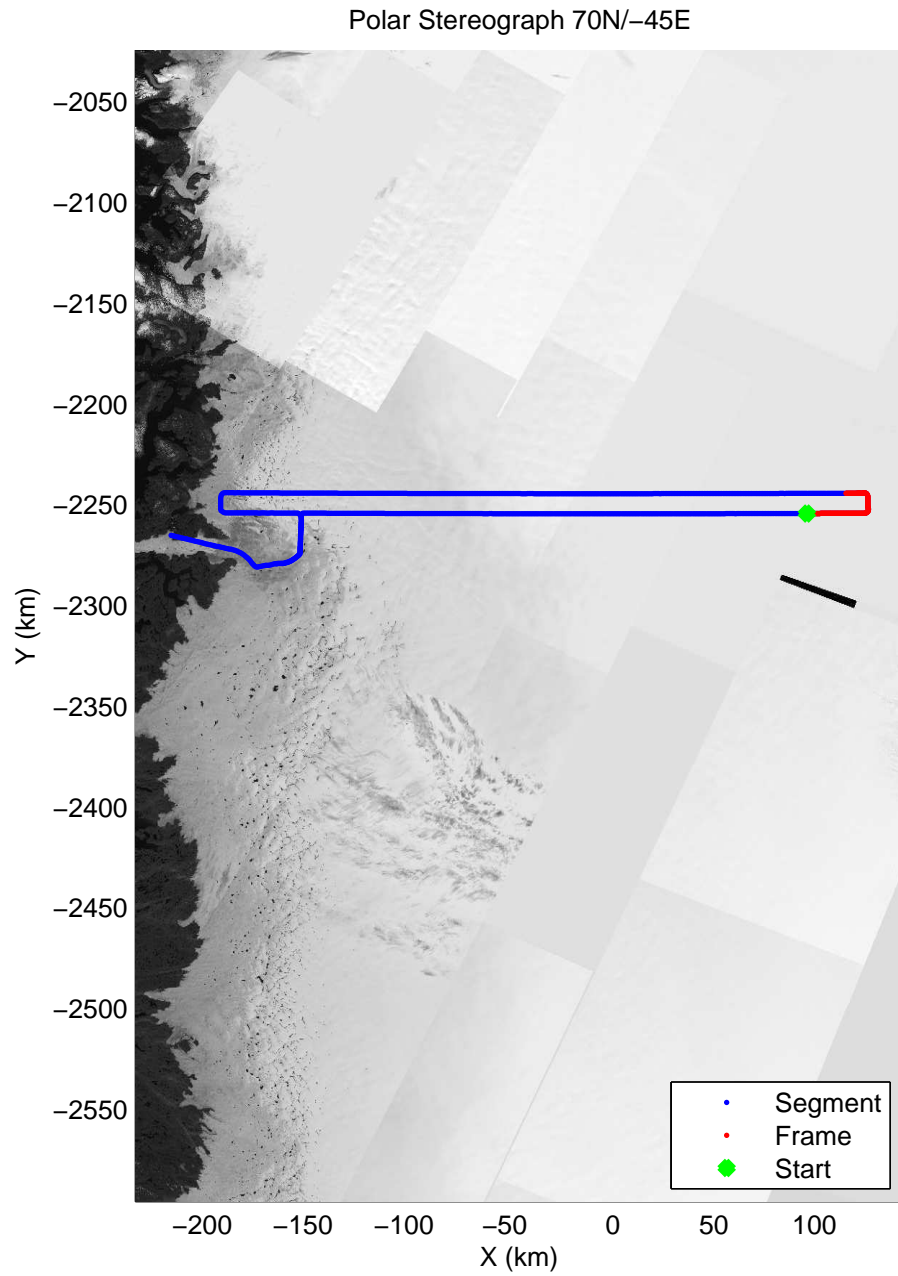

mcrds 2008_Greenland_TO: "Jakobshavn Grid" 20080702_02_004: 14:58:59.8 to 15:11:21.7 GPS

mcrds 2008_Greenland_TO: "Jakobshavn Grid" 20080702_02_004: 14:58:59.8 to 15:11:21.7 GPS

Polar Stereograph 70N/-45E

mcrds 2008_Greenland_TO: "Jakobshavn Grid" 20080702_02_005: 15:11:22.9 to 15:24:00.1 GPS

mcrds 2008_Greenland_TO: "Jakobshavn Grid" 20080702_02_005: 15:11:22.9 to 15:24:00.1 GPS

mcrds 2008_Greenland_TO: "Jakobshavn Grid" 20080702_02_006: 15:24:01.3 to 15:36:34.7 GPS

mcrds 2008_Greenland_TO: "Jakobshavn Grid" 20080702_02_006: 15:24:01.3 to 15:36:34.7 GPS

mcrds 2008_Greenland_TO: "Jakobshavn Grid" 20080702_02_007: 15:36:35.9 to 15:48:00.4 GPS

mcrds 2008_Greenland_TO: "Jakobshavn Grid" 20080702_02_007: 15:36:35.9 to 15:48:00.4 GPS