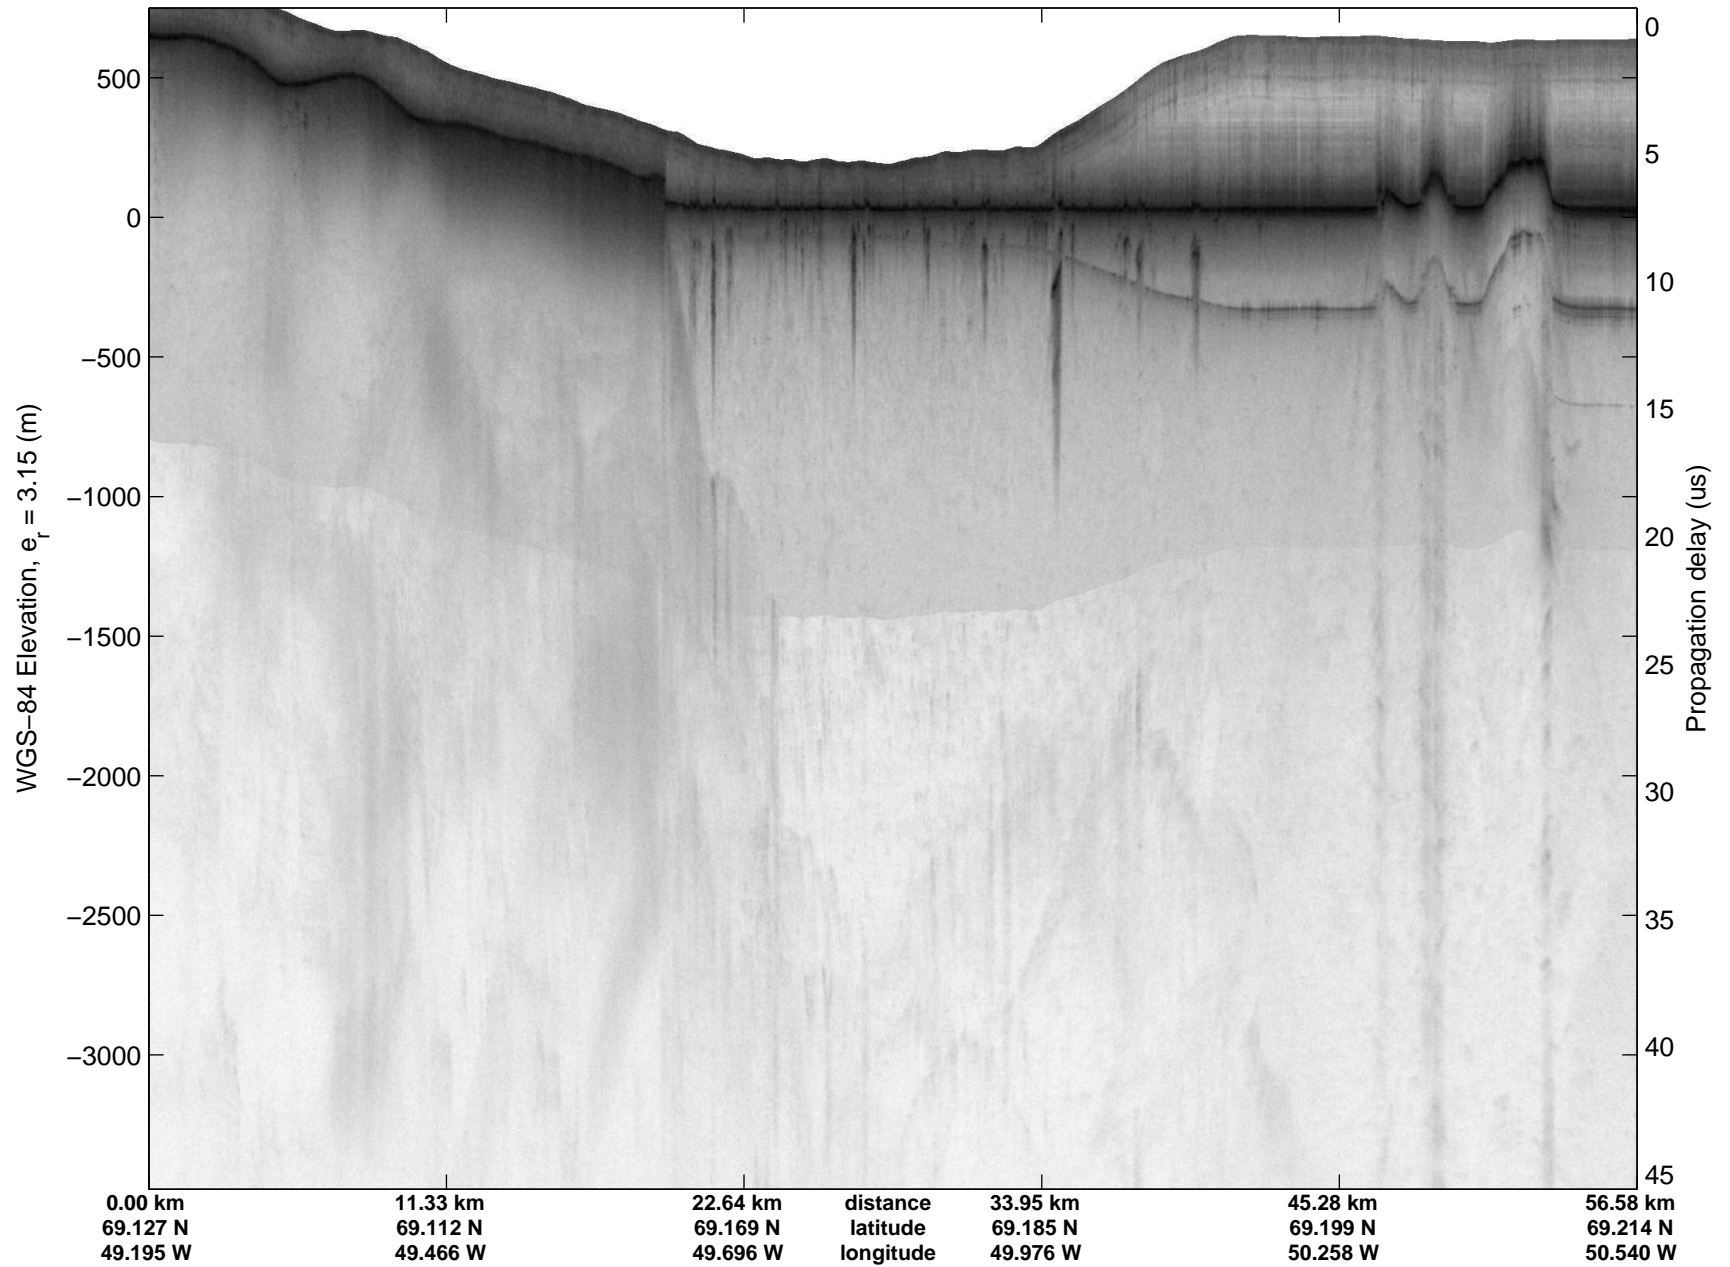

mcrds 2008_Greenland_TO: "Jakobshavn Grid" 20080702_02_012: 16:25:14.8 to 16:35:12.3 GPS

mcrds 2008_Greenland_TO: "Jakobshavn Grid" 20080702_02_013: 16:35:13.2 to 16:45:15.8 GPS

mcrds 2008_Greenland_TO: "Jakobshavn Grid" 20080702_02_013: 16:35:13.2 to 16:45:15.8 GPS

mcrds 2008_Greenland_TO: "Jakobshavn Grid" 20080702_02_014: 16:45:16.8 to 16:59:25.3 GPS

mcrds 2008_Greenland_TO: "Jakobshavn Grid" 20080702_02_014: 16:45:16.8 to 16:59:25.3 GPS

mcrds 2008_Greenland_TO: "Jakobshavn Grid" 20080702_02_015: 16:59:26.2 to 17:07:39.8 GPS

mcrds 2008_Greenland_TO: "Jakobshavn Grid" 20080702_02_015: 16:59:26.2 to 17:07:39.8 GPS

mcrds 2008_Greenland_TO: "Jakobshavn Grid" 20080702_02_016: 17:07:40.8 to 17:21:49.5 GPS

mcrds 2008_Greenland_TO: "Jakobshavn Grid" 20080702_02_016: 17:07:40.8 to 17:21:49.5 GPS