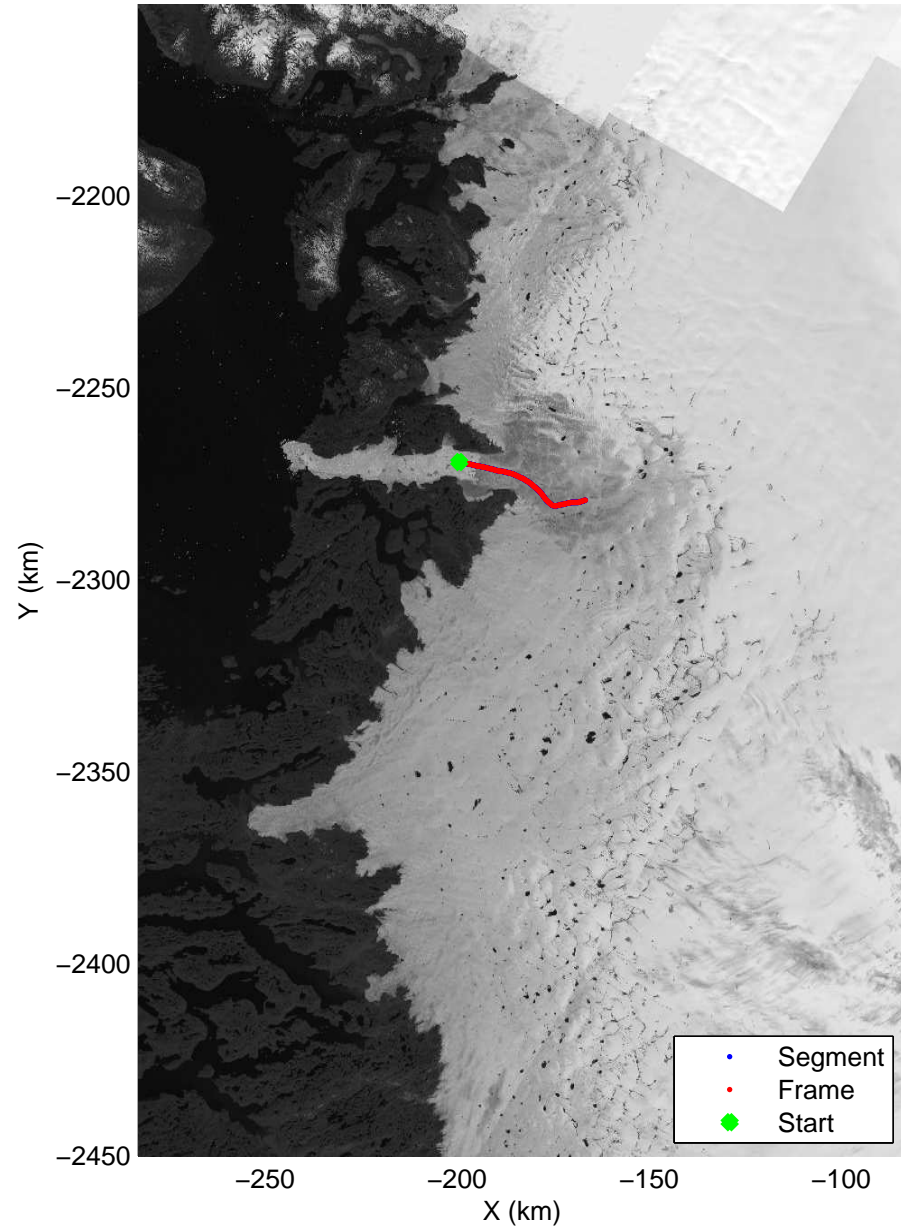

Polar Stereograph 70N/-45E

mcrds 2008_Greenland_TO: "Jakobshavn Grid" 20080702_01_001: 14:15:26.4 to 14:25:41.6 GPS

mcrds 2008_Greenland_TO: "Jakobshavn Grid" 20080702_01_001: 14:15:26.4 to 14:25:41.6 GPS