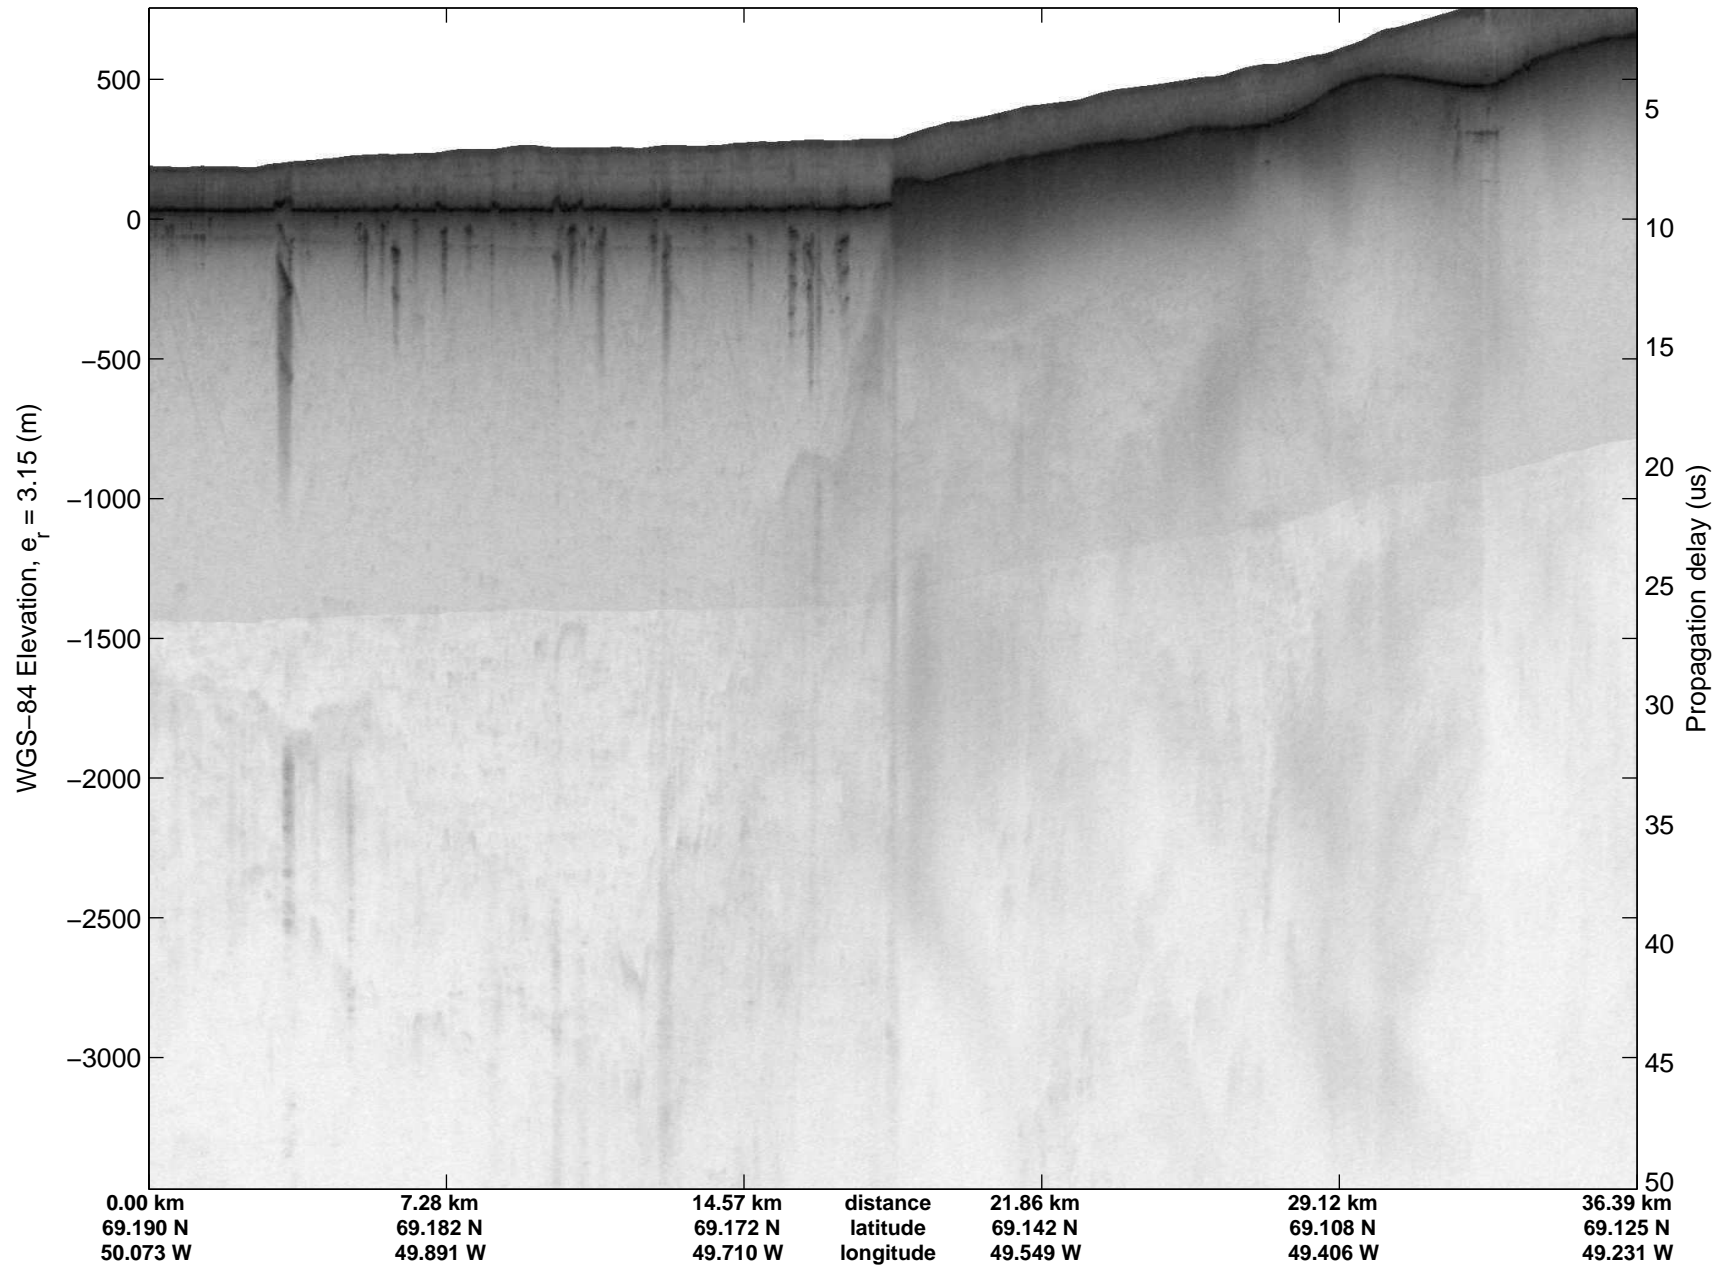

Polar Stereograph 70N/-45E

mcrds 2008_Greenland_TO: "Jakobshavn Grid" 20080702_01_001: 14:15:26.4 to 14:25:41.6 GPS

mcrds 2008_Greenland_TO: "Jakobshavn Grid" 20080702_01_001: 14:15:26.4 to 14:25:41.6 GPS