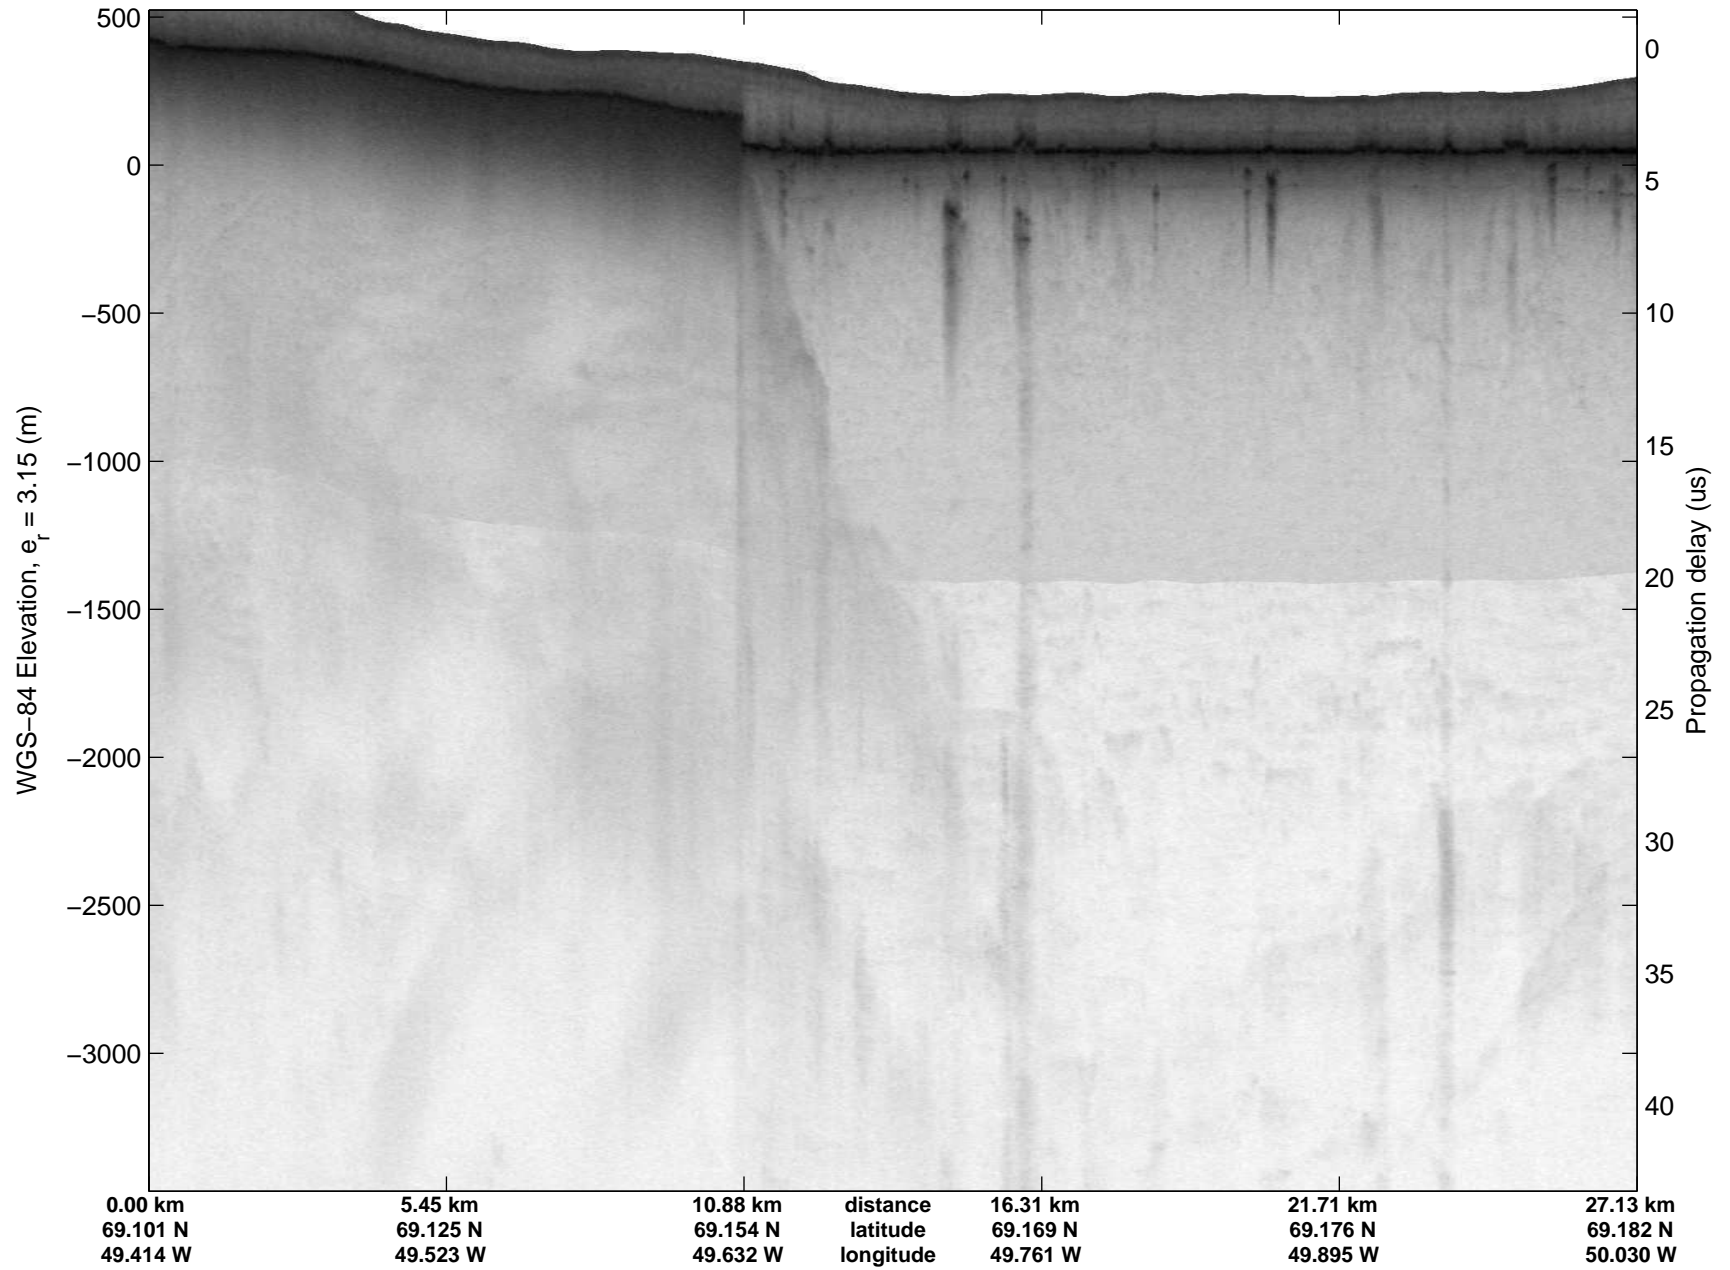

mcrds 2008_Greenland_TO: "Jakobshavn Grid" 20080630_04_011: 19:09:24.7 to 19:18:39.6 GPS

mcrds 2008_Greenland_TO: "Jakobshavn Grid" 20080630_04_011: 19:09:24.7 to 19:18:39.6 GPS

mcrds 2008_Greenland_TO: "Jakobshavn Grid" 20080630_04_012: 19:18:40.3 to 19:25:29.9 GPS

mcrds 2008_Greenland_TO: "Jakobshavn Grid" 20080630_04_012: 19:18:40.3 to 19:25:29.9 GPS

mcrds 2008_Greenland_TO: "Jakobshavn Grid" 20080630_04_013: 19:25:30.7 to 19:32:46.1 GPS

mcrds 2008_Greenland_TO: "Jakobshavn Grid" 20080630_04_013: 19:25:30.7 to 19:32:46.1 GPS

mcrds 2008_Greenland_TO: "Jakobshavn Grid" 20080630_04_014: 19:32:47.0 to 19:39:23.8 GPS

mcrds 2008_Greenland_TO: "Jakobshavn Grid" 20080630_04_014: 19:32:47.0 to 19:39:23.8 GPS