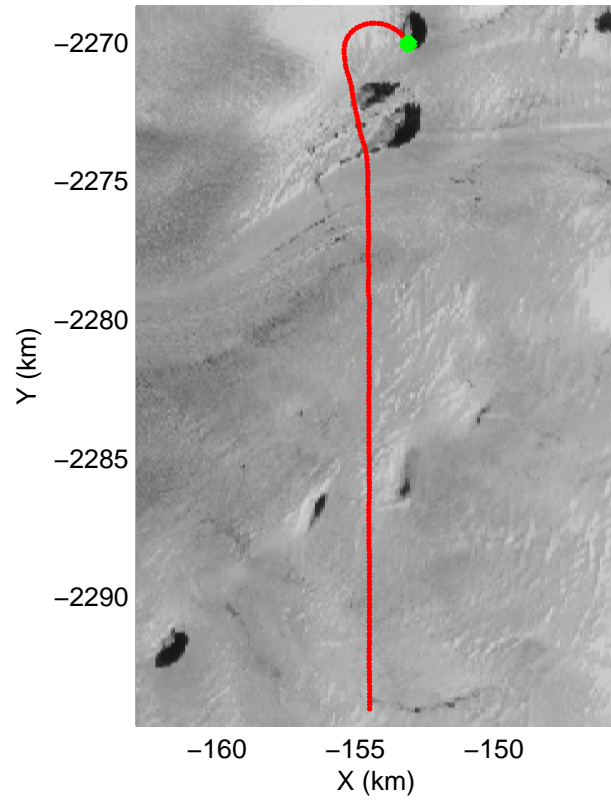

Polar Stereograph 70N/-45E

mcrds 2008\_Greenland\_TO: "Jakobshavn Grid" 20080627\_05\_001: 16:43:10.4 to 16:54:33.1 GPS

mcrds 2008\_Greenland\_TO: "Jakobshavn Grid" 20080627\_05\_001: 16:43:10.4 to 16:54:33.1 GPS

mcrds 2008\_Greenland\_TO: "Jakobshavn Grid" 20080627\_05\_002: 16:54:34.7 to 17:04:15.6 GPS

mcrds 2008\_Greenland\_TO: "Jakobshavn Grid" 20080627\_05\_002: 16:54:34.7 to 17:04:15.6 GPS

mcrds 2008\_Greenland\_TO: "Jakobshavn Grid" 20080627\_05\_003: 17:04:16.6 to 17:12:35.5 GPS

mcrds 2008\_Greenland\_TO: "Jakobshavn Grid" 20080627\_05\_006: 17:29:38.4 to 17:39:26.9 GPS