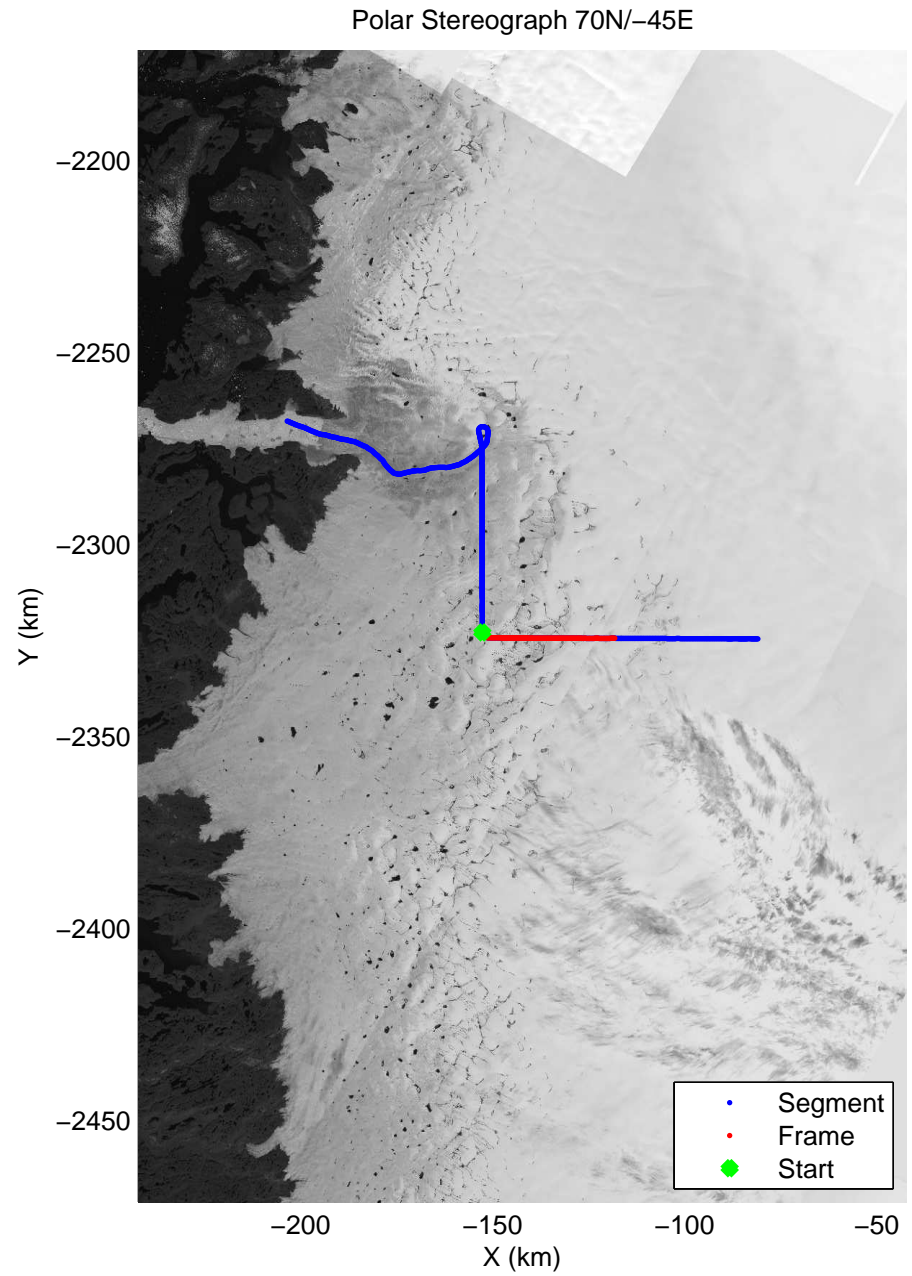

Polar Stereograph 70N/-45E

mcrds 2008\_Greenland\_TO: "Jakobshavn Grid" 20080627\_05\_001: 16:43:10.4 to 16:54:33.1 GPS

mcrds 2008\_Greenland\_TO: "Jakobshavn Grid" 20080627\_05\_001: 16:43:10.4 to 16:54:33.1 GPS

mcrds 2008\_Greenland\_TO: "Jakobshavn Grid" 20080627\_05\_003: 17:04:16.6 to 17:12:35.5 GPS

mcrds 2008\_Greenland\_TO: "Jakobshavn Grid" 20080627\_05\_004: 17:12:36.4 to 17:20:00.2 GPS

mcrds 2008\_Greenland\_TO: "Jakobshavn Grid" 20080627\_05\_004: 17:12:36.4 to 17:20:00.2 GPS

mcrds 2008\_Greenland\_TO: "Jakobshavn Grid" 20080627\_05\_006: 17:29:38.4 to 17:39:26.9 GPS