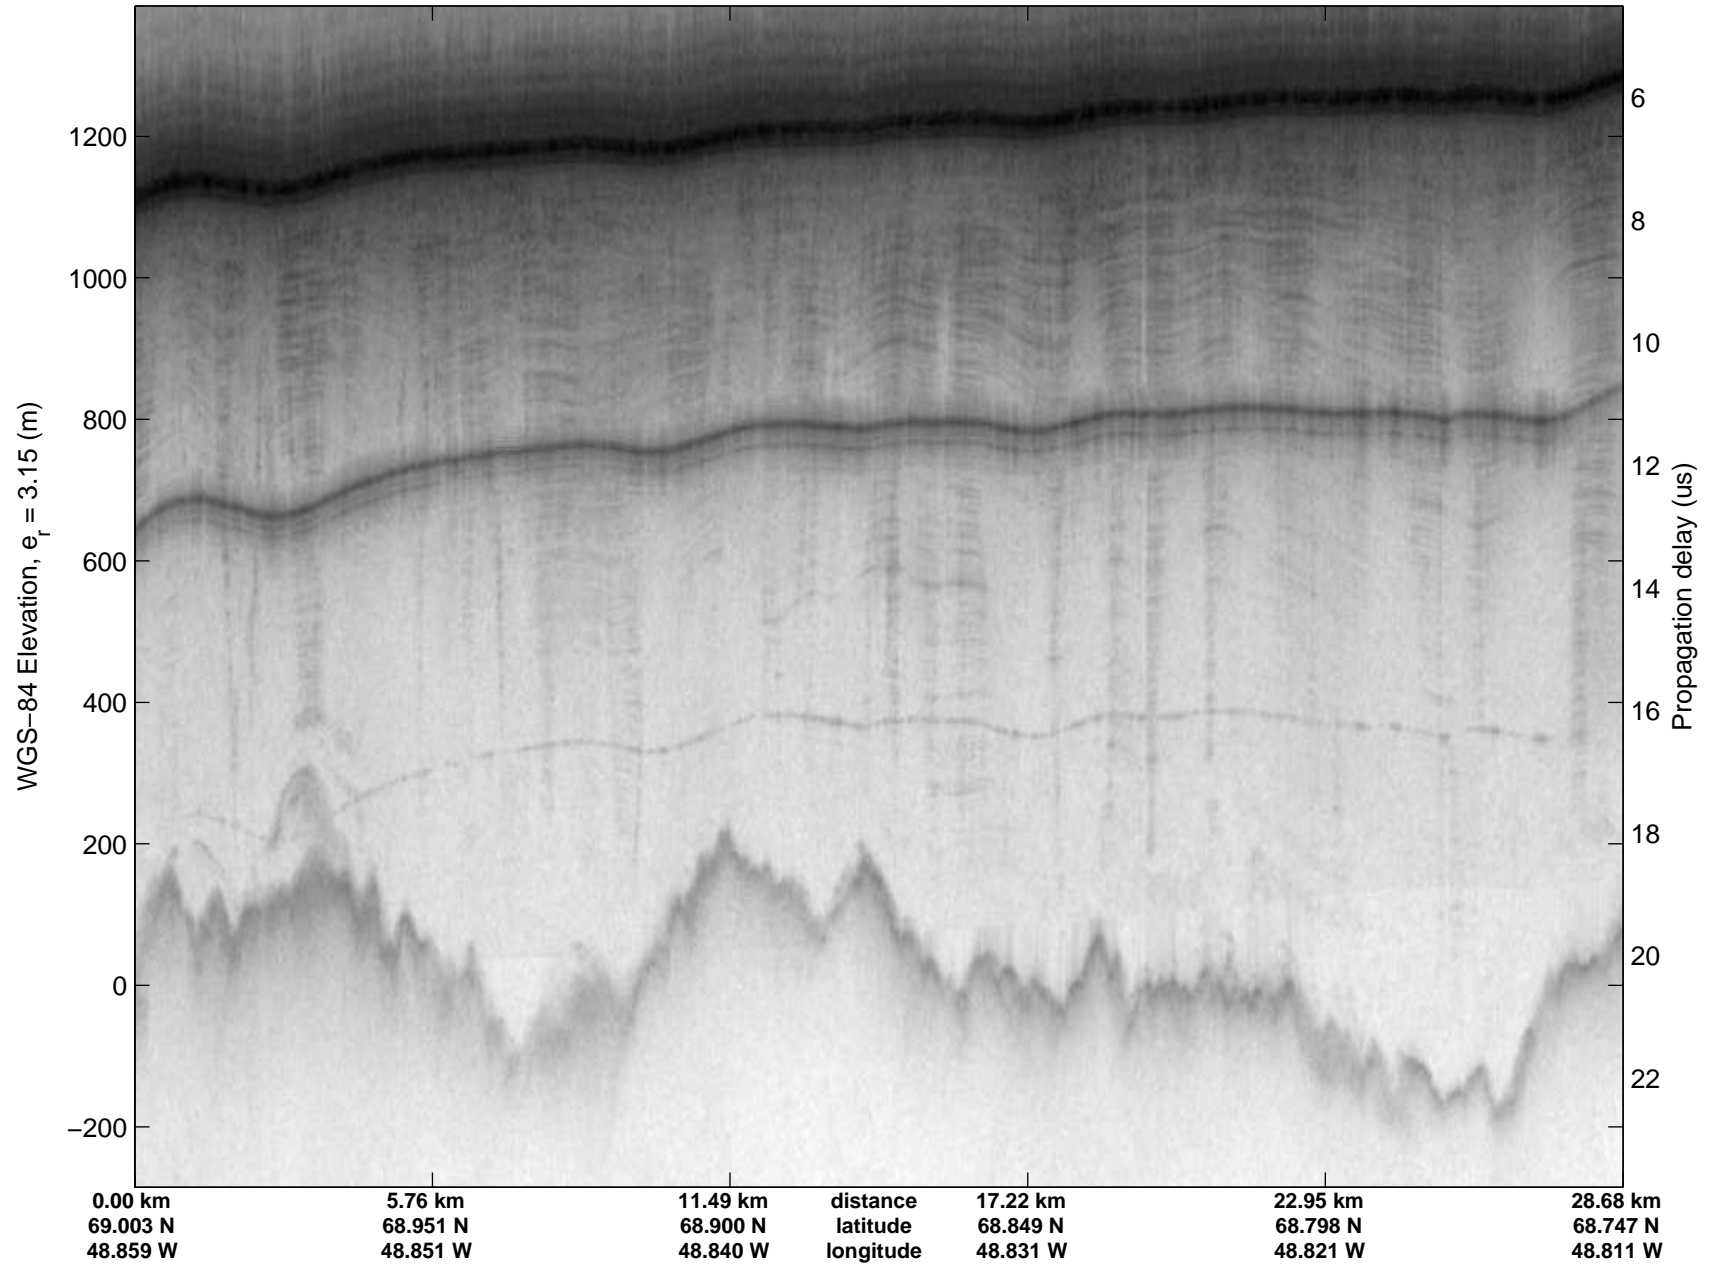

Polar Stereograph 70N/-45E

mcrds 2008\_Greenland\_TO: "Jakobshavn Grid" 20080627\_05\_001: 16:43:10.4 to 16:54:33.1 GPS

mcrds 2008\_Greenland\_TO: "Jakobshavn Grid" 20080627\_05\_001: 16:43:10.4 to 16:54:33.1 GPS

mcrds 2008\_Greenland\_TO: "Jakobshavn Grid" 20080627\_05\_002: 16:54:34.7 to 17:04:15.6 GPS

mcrds 2008\_Greenland\_TO: "Jakobshavn Grid" 20080627\_05\_002: 16:54:34.7 to 17:04:15.6 GPS

mcrds 2008\_Greenland\_TO: "Jakobshavn Grid" 20080627\_05\_003: 17:04:16.6 to 17:12:35.5 GPS

mcrds 2008\_Greenland\_TO: "Jakobshavn Grid" 20080627\_05\_003: 17:04:16.6 to 17:12:35.5 GPS

mcrds 2008\_Greenland\_TO: "Jakobshavn Grid" 20080627\_05\_004: 17:12:36.4 to 17:20:00.2 GPS

mcrds 2008\_Greenland\_TO: "Jakobshavn Grid" 20080627\_05\_004: 17:12:36.4 to 17:20:00.2 GPS

mcrds 2008\_Greenland\_TO: "Jakobshavn Grid" 20080627\_05\_006: 17:29:38.4 to 17:39:26.9 GPS