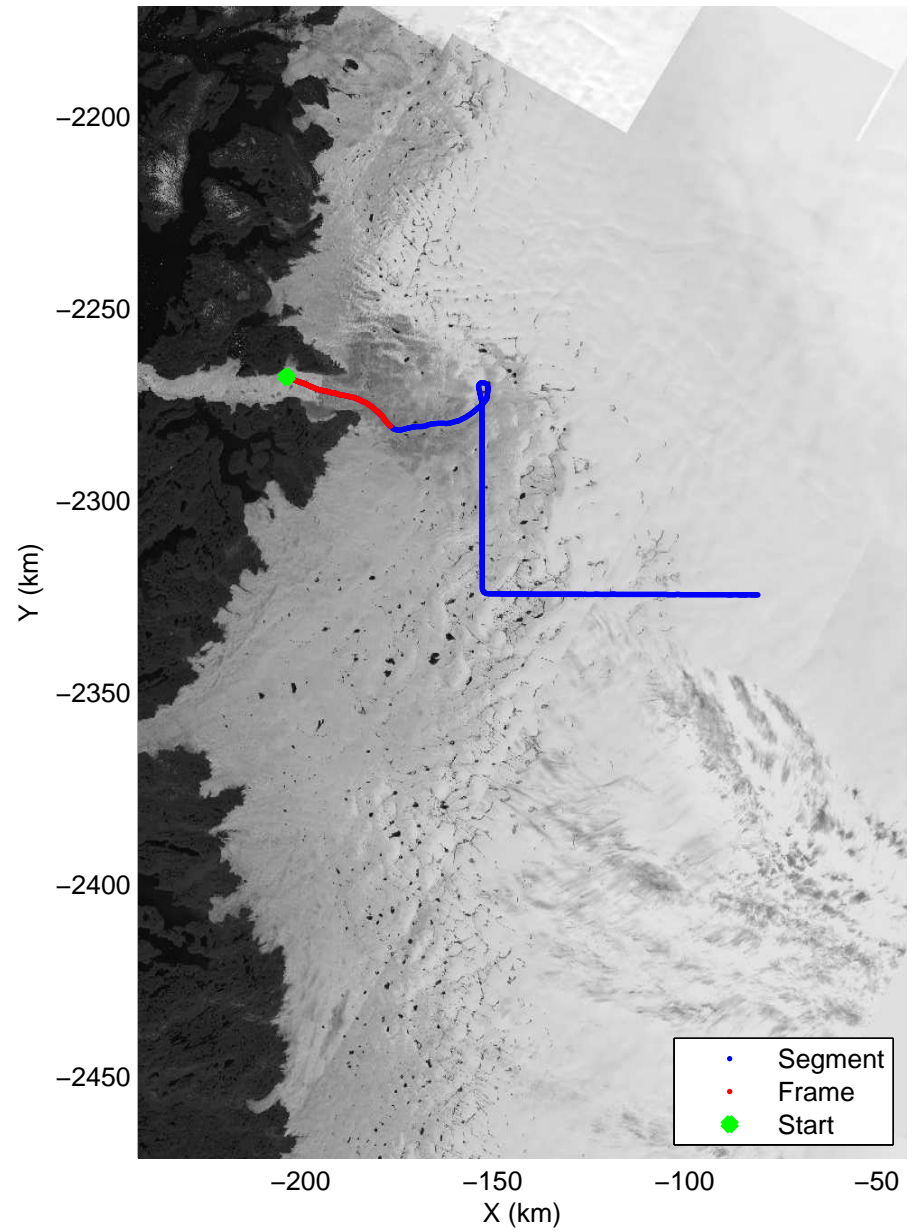

Polar Stereograph 70N/-45E

mcrds 2008\_Greenland\_TO: "Jakobshavn Grid" 20080627\_05\_001: 16:43:10.4 to 16:54:33.1 GPS

mcrds 2008\_Greenland\_TO: "Jakobshavn Grid" 20080627\_05\_001: 16:43:10.4 to 16:54:33.1 GPS

mcrds 2008\_Greenland\_TO: "Jakobshavn Grid" 20080627\_05\_002: 16:54:34.7 to 17:04:15.6 GPS

mcrds 2008\_Greenland\_TO: "Jakobshavn Grid" 20080627\_05\_002: 16:54:34.7 to 17:04:15.6 GPS

mcrds 2008\_Greenland\_TO: "Jakobshavn Grid" 20080627\_05\_003: 17:04:16.6 to 17:12:35.5 GPS

mcrds 2008\_Greenland\_TO: "Jakobshavn Grid" 20080627\_05\_003: 17:04:16.6 to 17:12:35.5 GPS

mcrds 2008\_Greenland\_TO: "Jakobshavn Grid" 20080627\_05\_004: 17:12:36.4 to 17:20:00.2 GPS

mcrds 2008\_Greenland\_TO: "Jakobshavn Grid" 20080627\_05\_004: 17:12:36.4 to 17:20:00.2 GPS

mcrds 2008\_Greenland\_TO: "Jakobshavn Grid" 20080627\_05\_006: 17:29:38.4 to 17:39:26.9 GPS