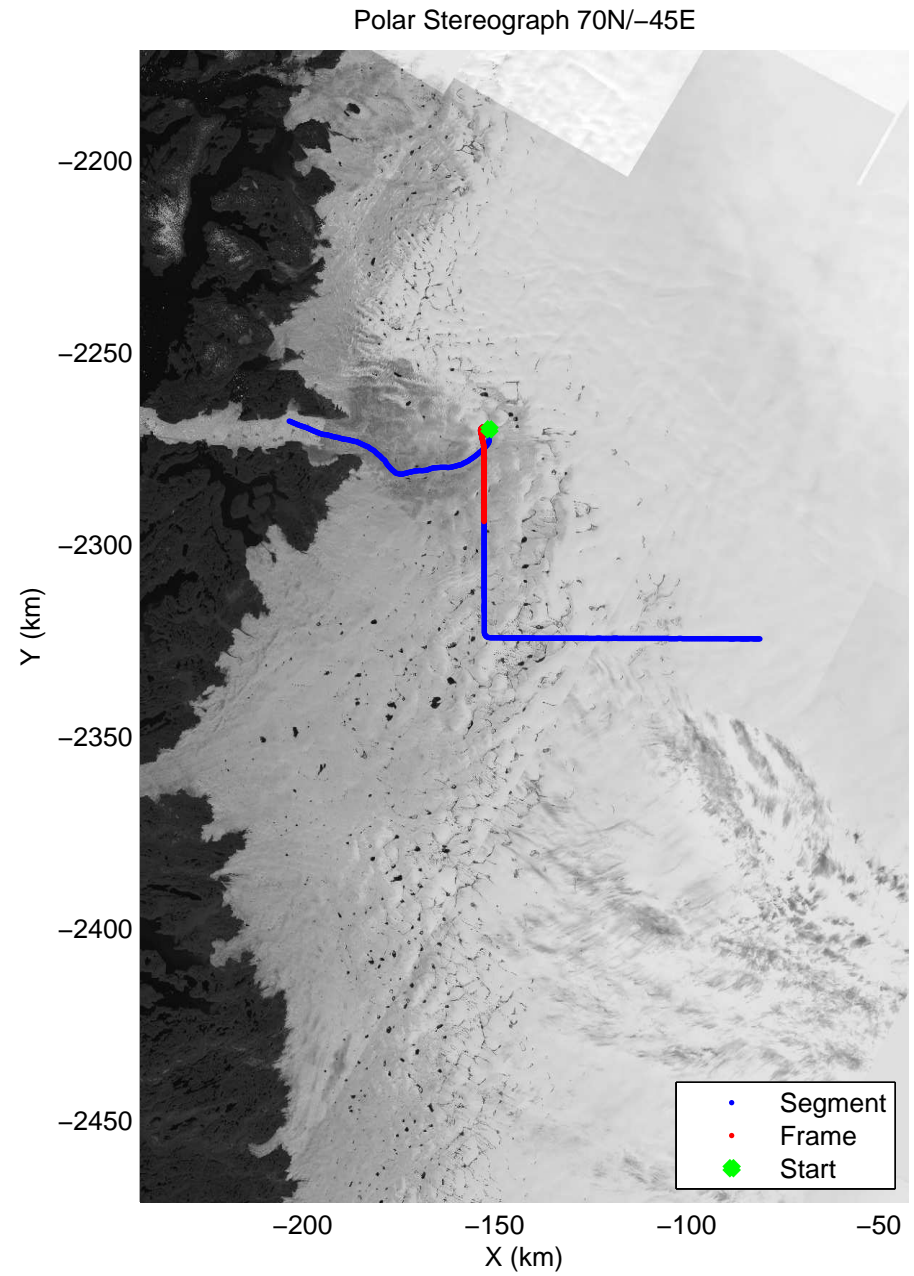

Polar Stereograph 70N/-45E

mcrds 2008\_Greenland\_TO: "Jakobshavn Grid" 20080627\_05\_001: 16:43:10.4 to 16:54:33.1 GPS

mcrds 2008\_Greenland\_TO: "Jakobshavn Grid" 20080627\_05\_001: 16:43:10.4 to 16:54:33.1 GPS

mcrds 2008\_Greenland\_TO: "Jakobshavn Grid" 20080627\_05\_002: 16:54:34.7 to 17:04:15.6 GPS

mcrds 2008\_Greenland\_TO: "Jakobshavn Grid" 20080627\_05\_002: 16:54:34.7 to 17:04:15.6 GPS

mcrds 2008\_Greenland\_TO: "Jakobshavn Grid" 20080627\_05\_003: 17:04:16.6 to 17:12:35.5 GPS

mcrds 2008\_Greenland\_TO: "Jakobshavn Grid" 20080627\_05\_003: 17:04:16.6 to 17:12:35.5 GPS

mcrds 2008\_Greenland\_TO: "Jakobshavn Grid" 20080627\_05\_004: 17:12:36.4 to 17:20:00.2 GPS

mcrds 2008\_Greenland\_TO: "Jakobshavn Grid" 20080627\_05\_004: 17:12:36.4 to 17:20:00.2 GPS

mcrds 2008\_Greenland\_TO: "Jakobshavn Grid" 20080627\_05\_006: 17:29:38.4 to 17:39:26.9 GPS