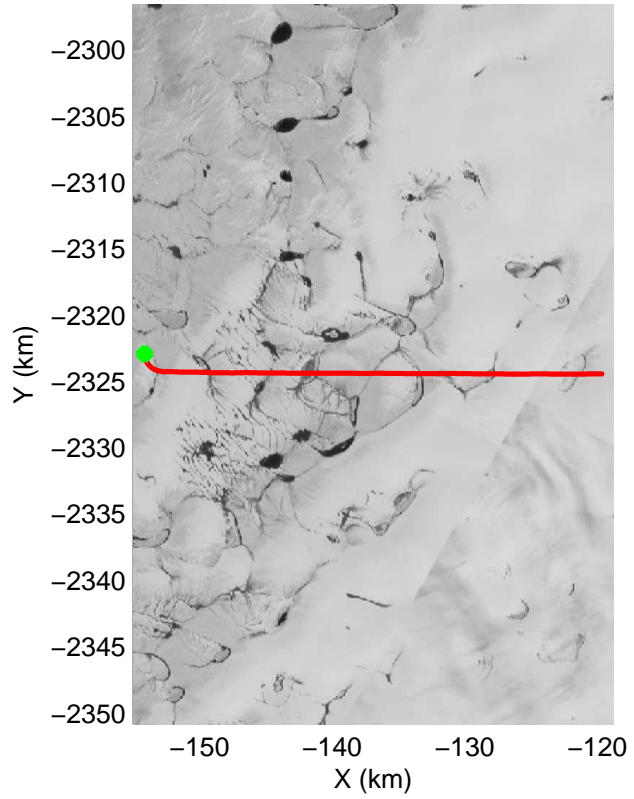

Polar Stereograph 70N/-45E

mcrds 2008\_Greenland\_TO: "Jakobshavn Grid" 20080627\_05\_001: 16:43:10.4 to 16:54:33.1 GPS

mcrds 2008\_Greenland\_TO: "Jakobshavn Grid" 20080627\_05\_001: 16:43:10.4 to 16:54:33.1 GPS

mcrds 2008\_Greenland\_TO: "Jakobshavn Grid" 20080627\_05\_003: 17:04:16.6 to 17:12:35.5 GPS

mcrds 2008\_Greenland\_TO: "Jakobshavn Grid" 20080627\_05\_004: 17:12:36.4 to 17:20:00.2 GPS

mcrds 2008\_Greenland\_TO: "Jakobshavn Grid" 20080627\_05\_004: 17:12:36.4 to 17:20:00.2 GPS