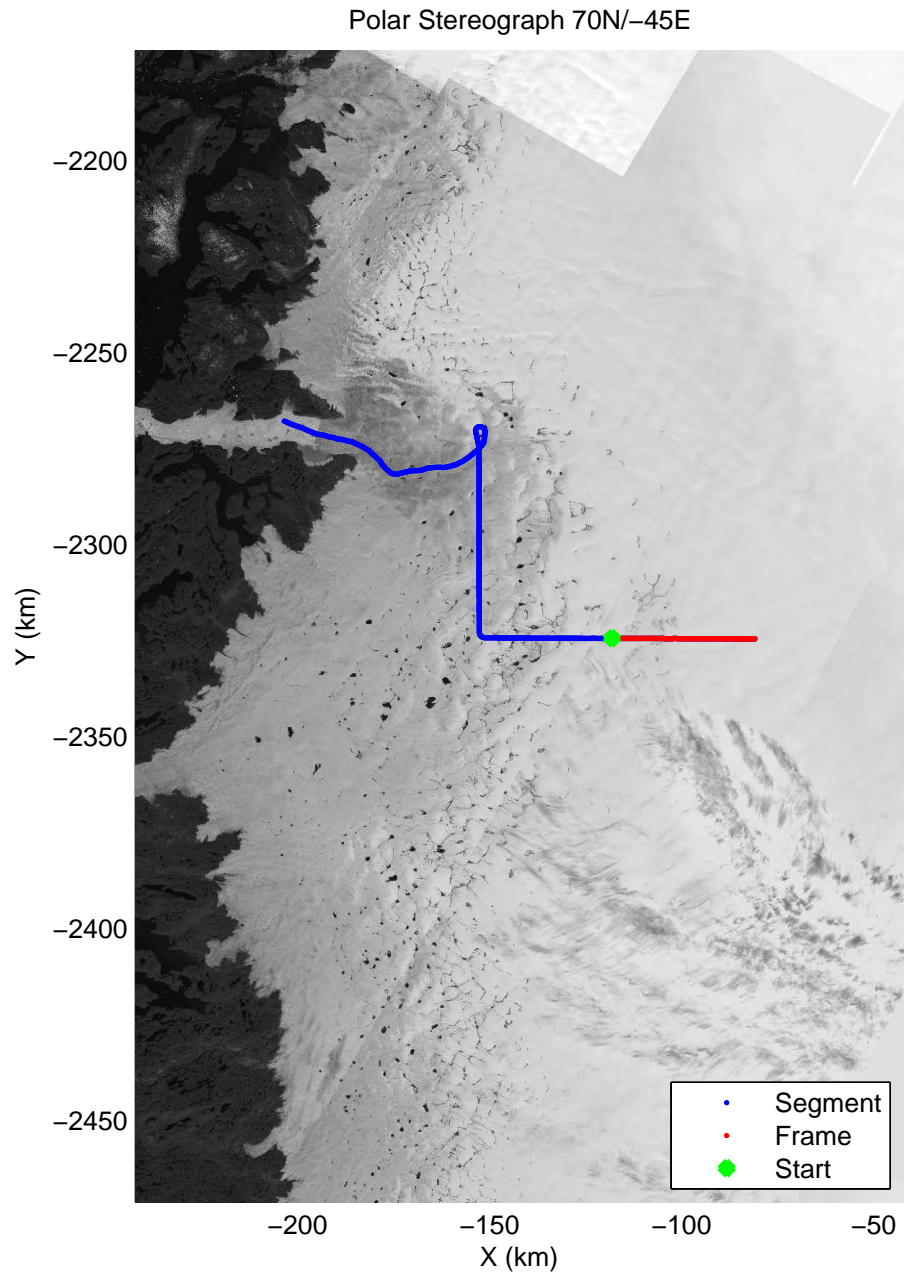

Polar Stereograph 70N/-45E

mcrds 2008\_Greenland\_TO: "Jakobshavn Grid" 20080627\_05\_001: 16:43:10.4 to 16:54:33.1 GPS

mcrds 2008\_Greenland\_TO: "Jakobshavn Grid" 20080627\_05\_001: 16:43:10.4 to 16:54:33.1 GPS

mcrds 2008\_Greenland\_TO: "Jakobshavn Grid" 20080627\_05\_003: 17:04:16.6 to 17:12:35.5 GPS

mcrds 2008\_Greenland\_TO: "Jakobshavn Grid" 20080627\_05\_004: 17:12:36.4 to 17:20:00.2 GPS

mcrds 2008\_Greenland\_TO: "Jakobshavn Grid" 20080627\_05\_004: 17:12:36.4 to 17:20:00.2 GPS

mcrds 2008\_Greenland\_TO: "Jakobshavn Grid" 20080627\_05\_005: 17:20:01.1 to 17:29:37.3 GPS

mcrds 2008\_Greenland\_TO: "Jakobshavn Grid" 20080627\_05\_005: 17:20:01.1 to 17:29:37.3 GPS

mcrds 2008\_Greenland\_TO: "Jakobshavn Grid" 20080627\_05\_006: 17:29:38.4 to 17:39:26.9 GPS

mcrds 2008\_Greenland\_TO: "Jakobshavn Grid" 20080627\_05\_006: 17:29:38.4 to 17:39:26.9 GPS