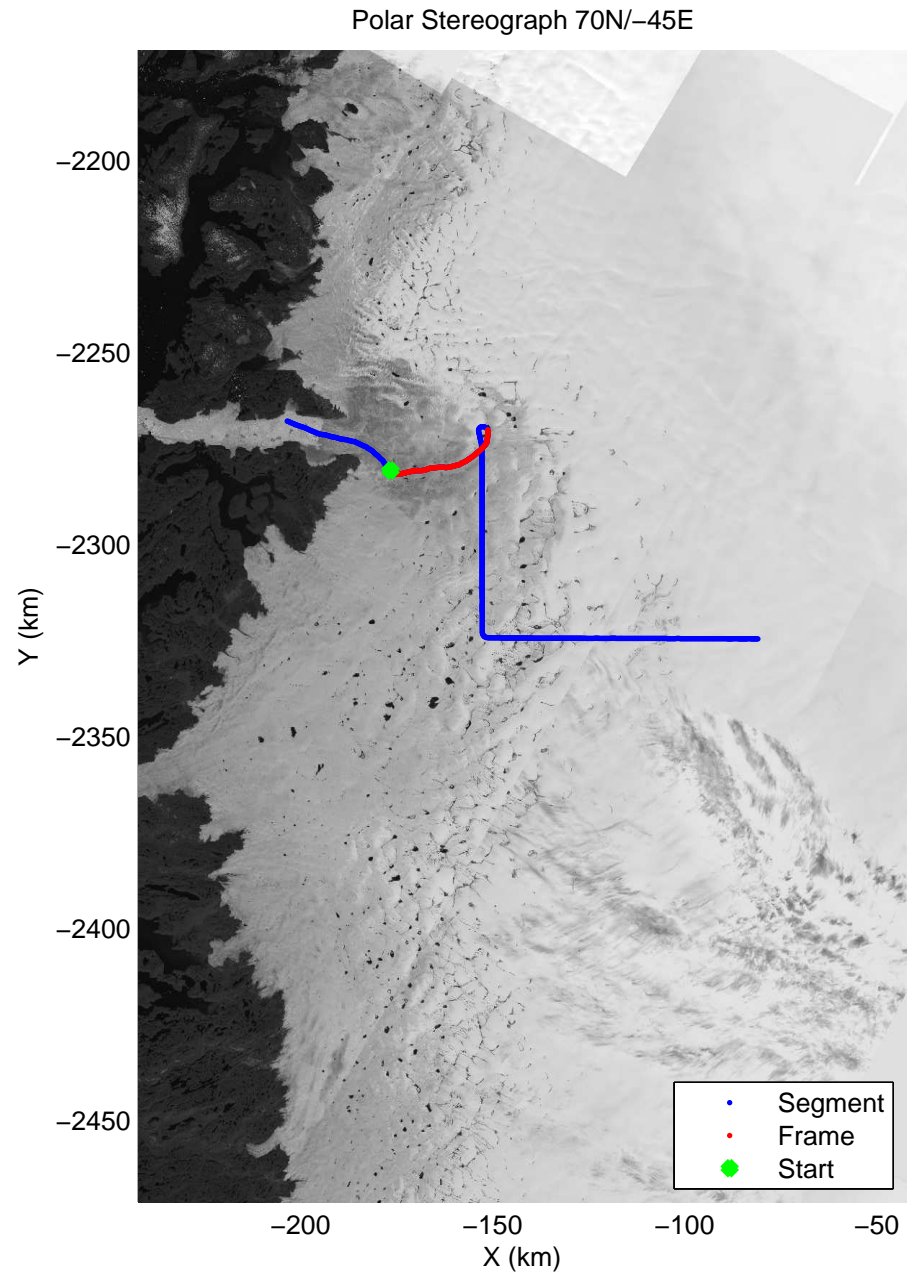

Polar Stereograph 70N/-45E

mcrds 2008\_Greenland\_TO: "Jakobshavn Grid" 20080627\_05\_001: 16:43:10.4 to 16:54:33.1 GPS

mcrds 2008\_Greenland\_TO: "Jakobshavn Grid" 20080627\_05\_001: 16:43:10.4 to 16:54:33.1 GPS

mcrds 2008\_Greenland\_TO: "Jakobshavn Grid" 20080627\_05\_002: 16:54:34.7 to 17:04:15.6 GPS

mcrds 2008\_Greenland\_TO: "Jakobshavn Grid" 20080627\_05\_002: 16:54:34.7 to 17:04:15.6 GPS

mcrds 2008\_Greenland\_TO: "Jakobshavn Grid" 20080627\_05\_003: 17:04:16.6 to 17:12:35.5 GPS

mcrds 2008\_Greenland\_TO: "Jakobshavn Grid" 20080627\_05\_003: 17:04:16.6 to 17:12:35.5 GPS

mcrds 2008\_Greenland\_TO: "Jakobshavn Grid" 20080627\_05\_004: 17:12:36.4 to 17:20:00.2 GPS

mcrds 2008\_Greenland\_TO: "Jakobshavn Grid" 20080627\_05\_004: 17:12:36.4 to 17:20:00.2 GPS

mcrds 2008\_Greenland\_TO: "Jakobshavn Grid" 20080627\_05\_006: 17:29:38.4 to 17:39:26.9 GPS