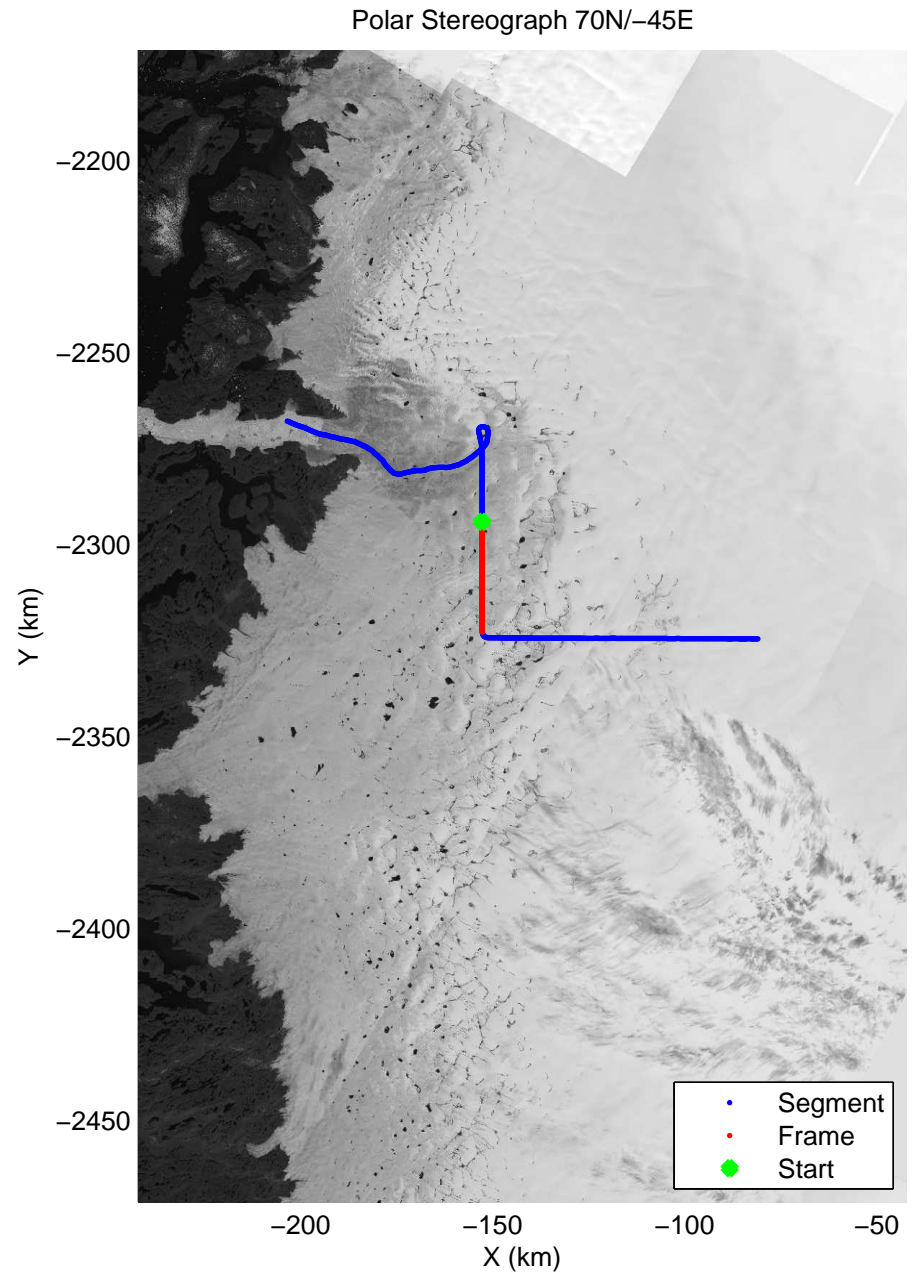

Polar Stereograph 70N/-45E

mcrds 2008\_Greenland\_TO: "Jakobshavn Grid" 20080627\_05\_001: 16:43:10.4 to 16:54:33.1 GPS

mcrds 2008\_Greenland\_TO: "Jakobshavn Grid" 20080627\_05\_001: 16:43:10.4 to 16:54:33.1 GPS

mcrds 2008\_Greenland\_TO: "Jakobshavn Grid" 20080627\_05\_002: 16:54:34.7 to 17:04:15.6 GPS

mcrds 2008\_Greenland\_TO: "Jakobshavn Grid" 20080627\_05\_002: 16:54:34.7 to 17:04:15.6 GPS

mcrds 2008\_Greenland\_TO: "Jakobshavn Grid" 20080627\_05\_003: 17:04:16.6 to 17:12:35.5 GPS

mcrds 2008\_Greenland\_TO: "Jakobshavn Grid" 20080627\_05\_003: 17:04:16.6 to 17:12:35.5 GPS

mcrds 2008\_Greenland\_TO: "Jakobshavn Grid" 20080627\_05\_004: 17:12:36.4 to 17:20:00.2 GPS

mcrds 2008\_Greenland\_TO: "Jakobshavn Grid" 20080627\_05\_004: 17:12:36.4 to 17:20:00.2 GPS

mcrds 2008\_Greenland\_TO: "Jakobshavn Grid" 20080627\_05\_006: 17:29:38.4 to 17:39:26.9 GPS