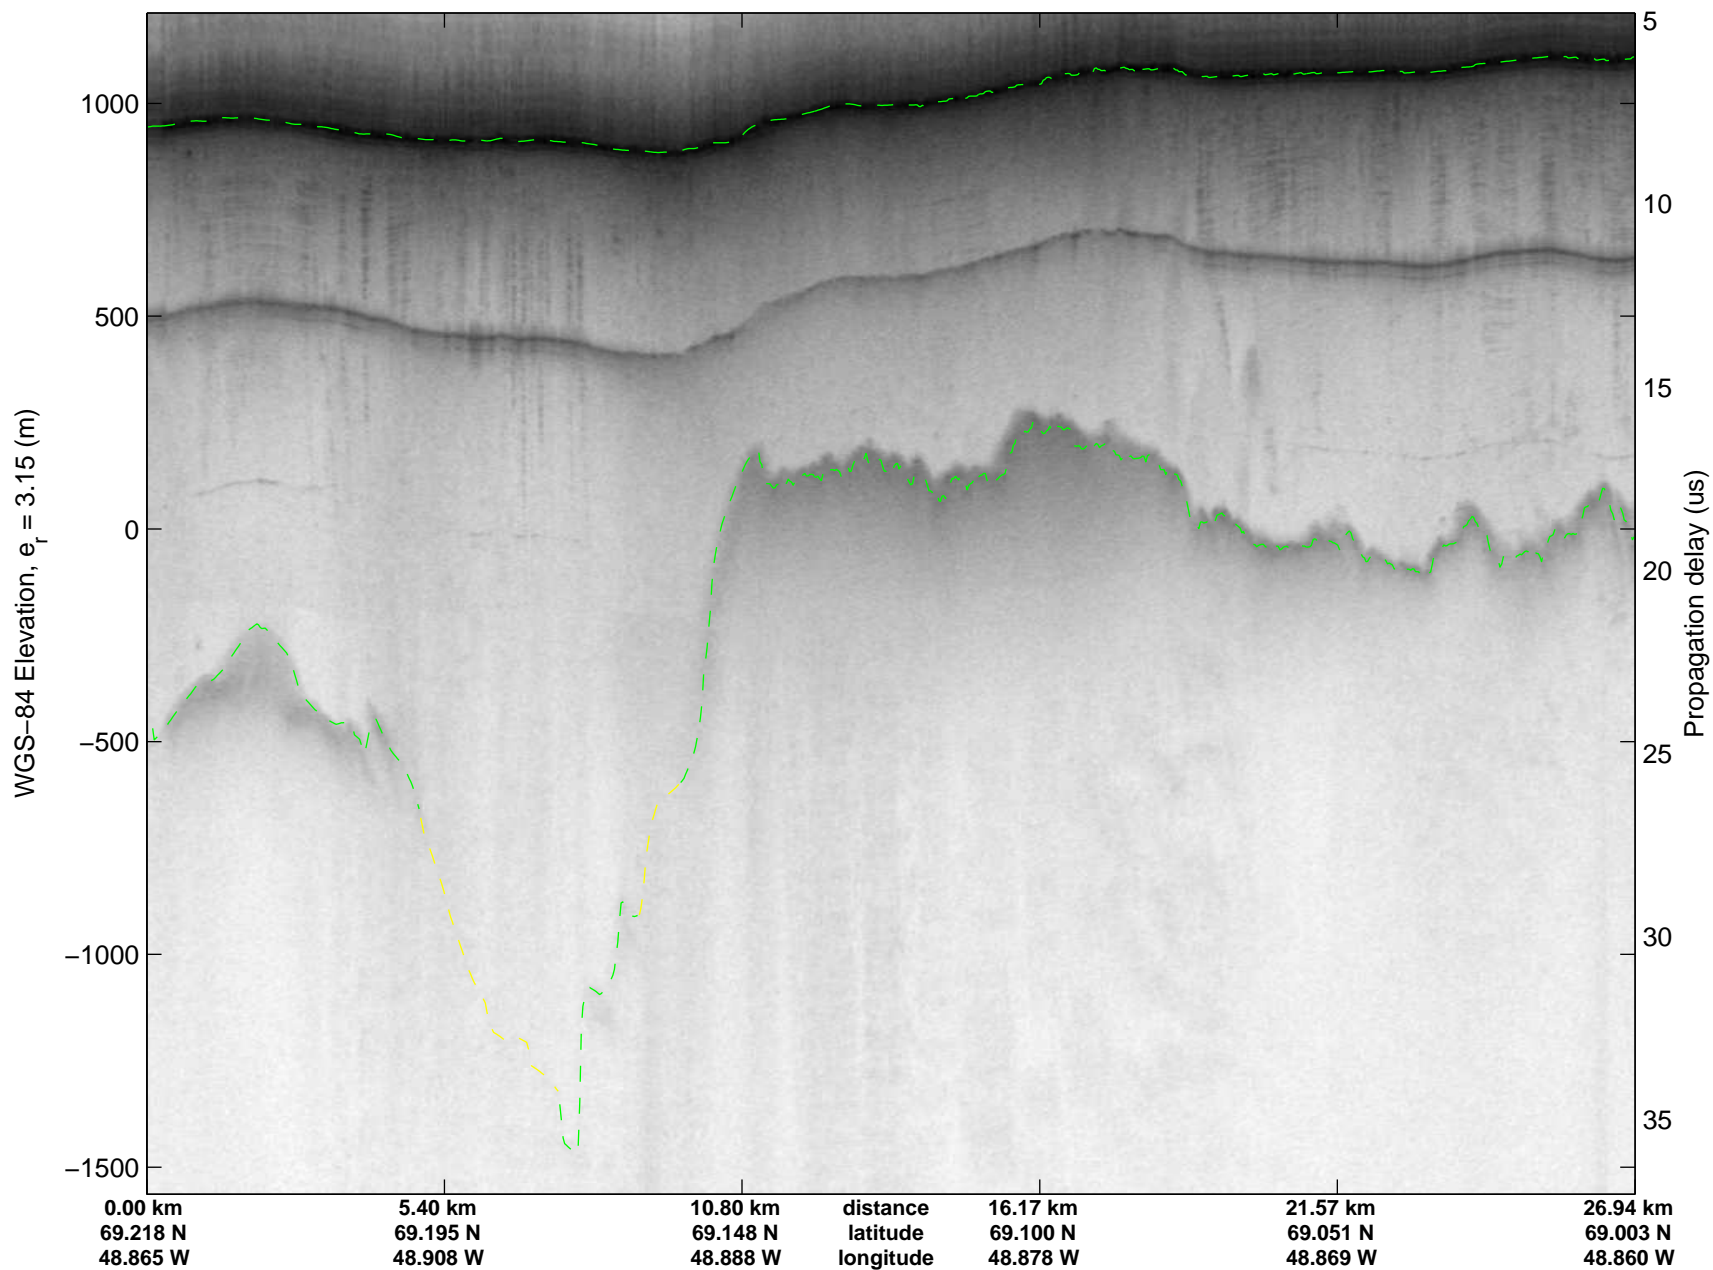

Polar Stereograph 70N/-45E

mcrds 2008\_Greenland\_TO: "Jakobshavn Grid" 20080627\_05\_001: 16:43:10.4 to 16:54:33.1 GPS

mcrds 2008\_Greenland\_TO: "Jakobshavn Grid" 20080627\_05\_001: 16:43:10.4 to 16:54:33.1 GPS

mcrds 2008\_Greenland\_TO: "Jakobshavn Grid" 20080627\_05\_002: 16:54:34.7 to 17:04:15.6 GPS

mcrds 2008\_Greenland\_TO: "Jakobshavn Grid" 20080627\_05\_002: 16:54:34.7 to 17:04:15.6 GPS

mcrds 2008\_Greenland\_TO: "Jakobshavn Grid" 20080627\_05\_003: 17:04:16.6 to 17:12:35.5 GPS

mcrds 2008\_Greenland\_TO: "Jakobshavn Grid" 20080627\_05\_003: 17:04:16.6 to 17:12:35.5 GPS

mcrds 2008\_Greenland\_TO: "Jakobshavn Grid" 20080627\_05\_004: 17:12:36.4 to 17:20:00.2 GPS

mcrds 2008\_Greenland\_TO: "Jakobshavn Grid" 20080627\_05\_004: 17:12:36.4 to 17:20:00.2 GPS

mcrds 2008\_Greenland\_TO: "Jakobshavn Grid" 20080627\_05\_006: 17:29:38.4 to 17:39:26.9 GPS