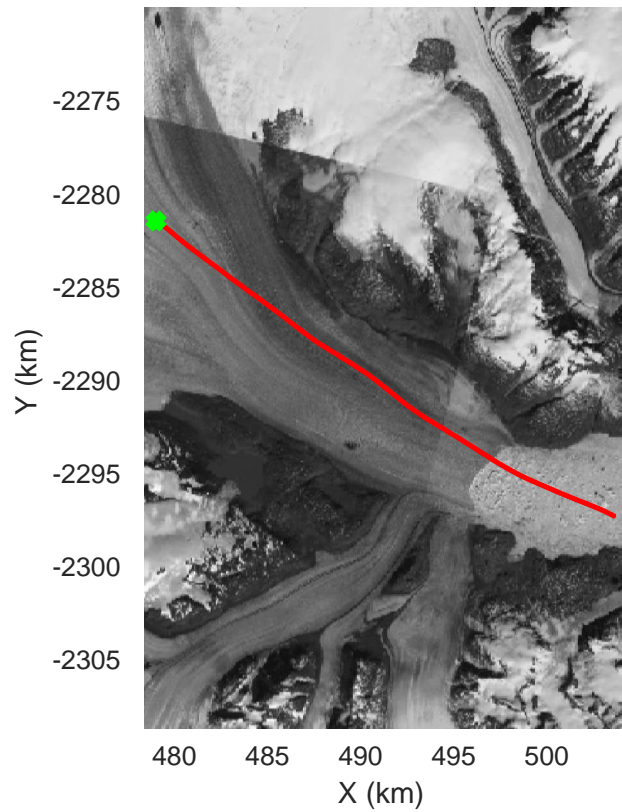

icards 2002_Greenland_P3: "" 20020604_08_002: 14:41:40.7 to 14:47:00.5 GPS

icards 2002_Greenland_P3: "" 20020604_08_002: 14:41:40.7 to 14:47:00.5 GPS

20020604_08_003
Polar Stereograph 70N/-45E

icards 2002_Greenland_P3: "" 20020604_08_003: 14:47:00.7 to 14:53:21.8 GPS

icards 2002_Greenland_P3: "" 20020604_08_003: 14:47:00.7 to 14:53:21.8 GPS

20020604_08_004
Polar Stereograph 70N/-45E

icards 2002_Greenland_P3: "" 20020604_08_004: 14:53:22.0 to 14:56:55.2 GPS

icards 2002_Greenland_P3: "" 20020604_08_004: 14:53:22.0 to 14:56:55.2 GPS