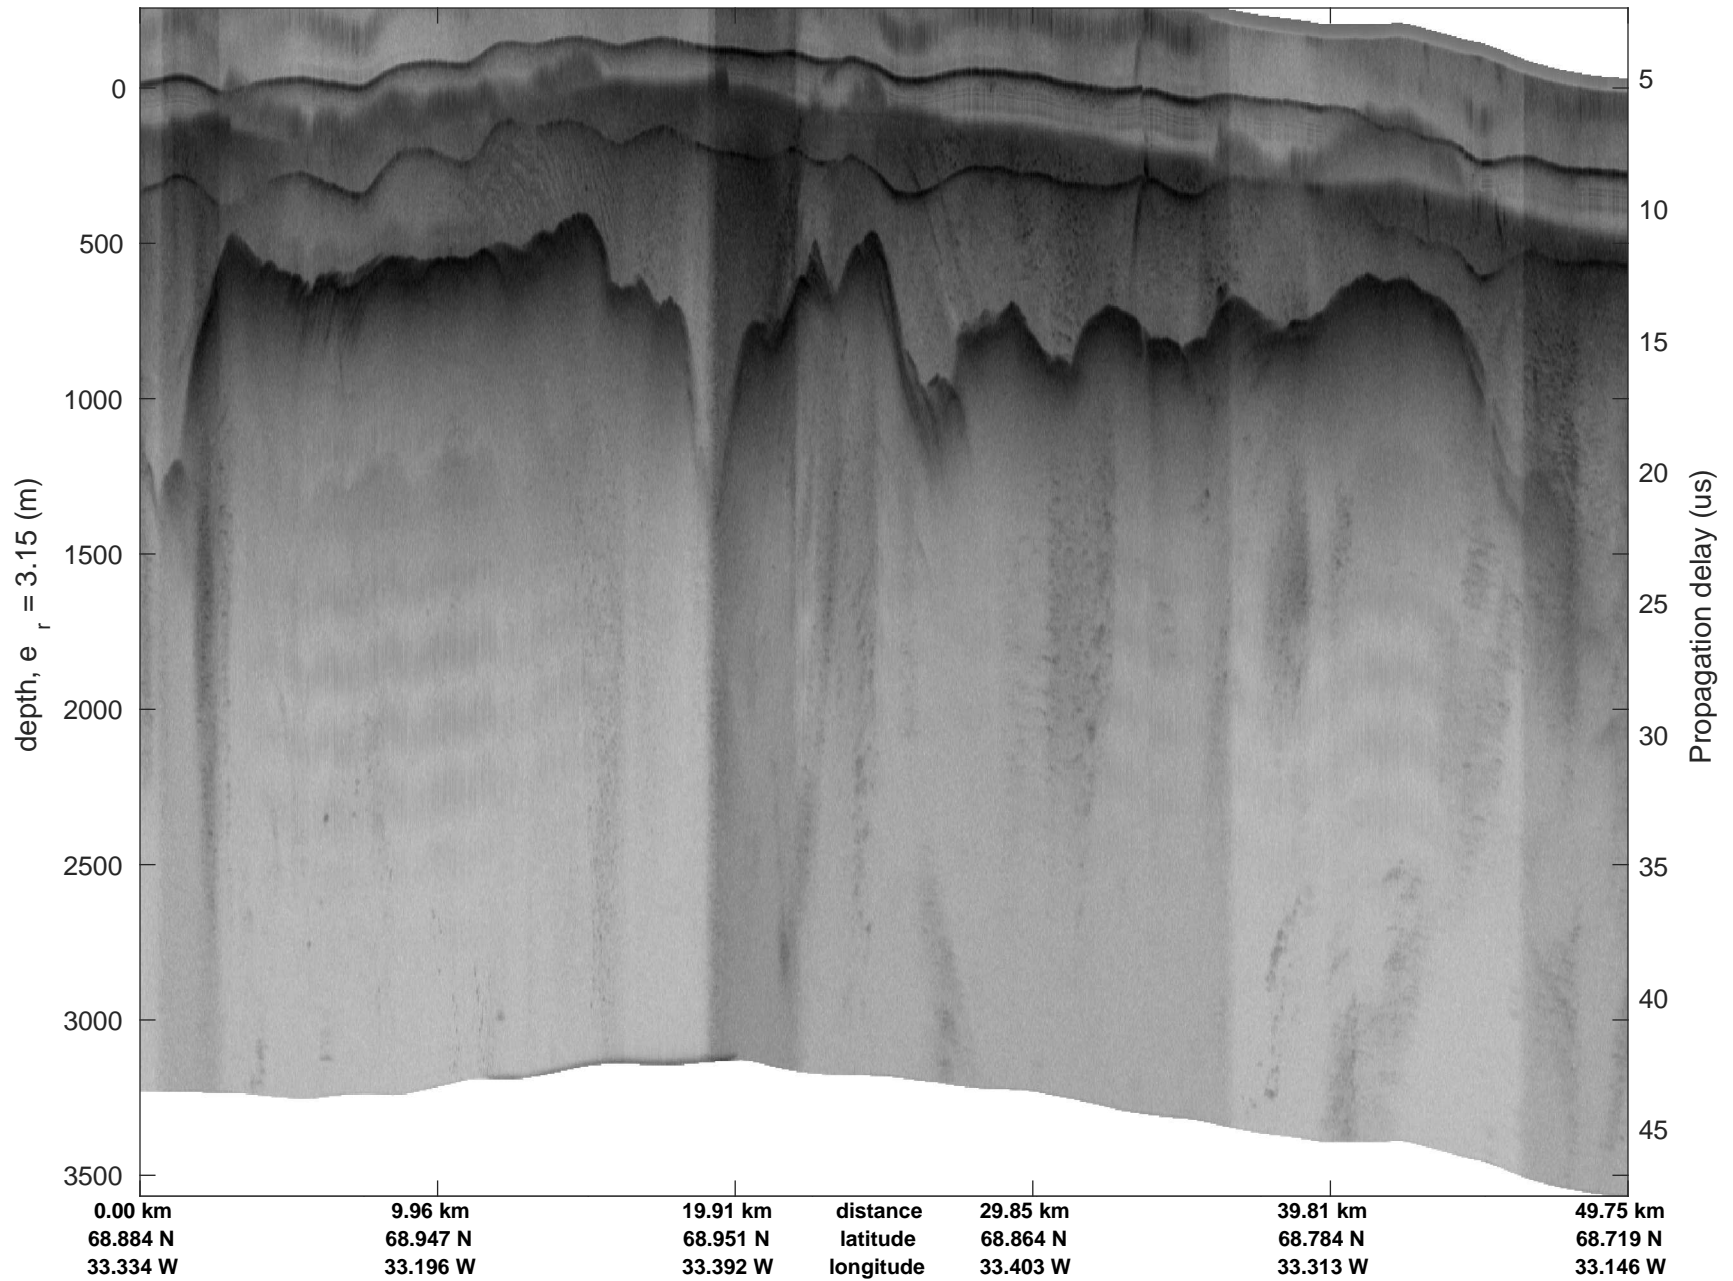

20020604_08_001
Polar Stereograph 70N/-45E

icards 2002_Greenland_P3: "" 20020604_08_001: 14:36:31.6 to 14:41:40.5 GPS

icards 2002_Greenland_P3: "" 20020604_08_001: 14:36:31.6 to 14:41:40.5 GPS

20020604_08_002
Polar Stereograph 70N/-45E

icards 2002_Greenland_P3: "" 20020604_08_002: 14:41:40.7 to 14:47:00.5 GPS

icards 2002_Greenland_P3: "" 20020604_08_002: 14:41:40.7 to 14:47:00.5 GPS

20020604_08_003
Polar Stereograph 70N/-45E

icards 2002_Greenland_P3: "" 20020604_08_003: 14:47:00.7 to 14:53:21.8 GPS

icards 2002_Greenland_P3: "" 20020604_08_003: 14:47:00.7 to 14:53:21.8 GPS

20020604_08_004
Polar Stereograph 70N/-45E

icards 2002_Greenland_P3: "" 20020604_08_004: 14:53:22.0 to 14:56:55.2 GPS

icards 2002_Greenland_P3: "" 20020604_08_004: 14:53:22.0 to 14:56:55.2 GPS