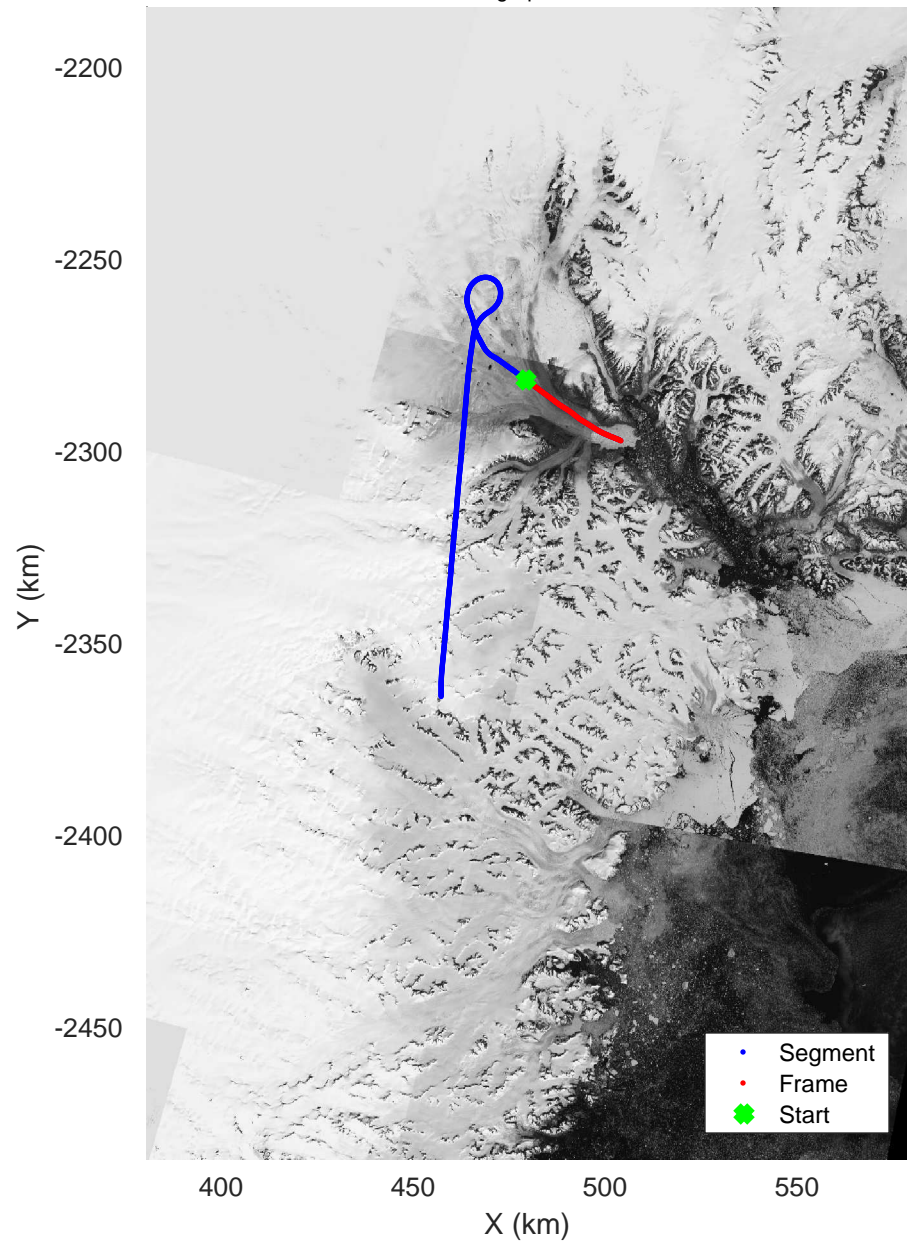

20020604_08_001
Polar Stereograph 70N/-45E

icards 2002_Greenland_P3: "" 20020604_08_001: 14:36:31.6 to 14:41:40.5 GPS

icards 2002_Greenland_P3: "" 20020604_08_001: 14:36:31.6 to 14:41:40.5 GPS

20020604_08_002
Polar Stereograph 70N/-45E

icards 2002_Greenland_P3: "" 20020604_08_002: 14:41:40.7 to 14:47:00.5 GPS

icards 2002_Greenland_P3: "" 20020604_08_002: 14:41:40.7 to 14:47:00.5 GPS

20020604_08_003
Polar Stereograph 70N/-45E

icards 2002_Greenland_P3: "" 20020604_08_003: 14:47:00.7 to 14:53:21.8 GPS

icards 2002_Greenland_P3: "" 20020604_08_003: 14:47:00.7 to 14:53:21.8 GPS

20020604_08_004
Polar Stereograph 70N/-45E

icards 2002_Greenland_P3: "" 20020604_08_004: 14:53:22.0 to 14:56:55.2 GPS

icards 2002_Greenland_P3: "" 20020604_08_004: 14:53:22.0 to 14:56:55.2 GPS