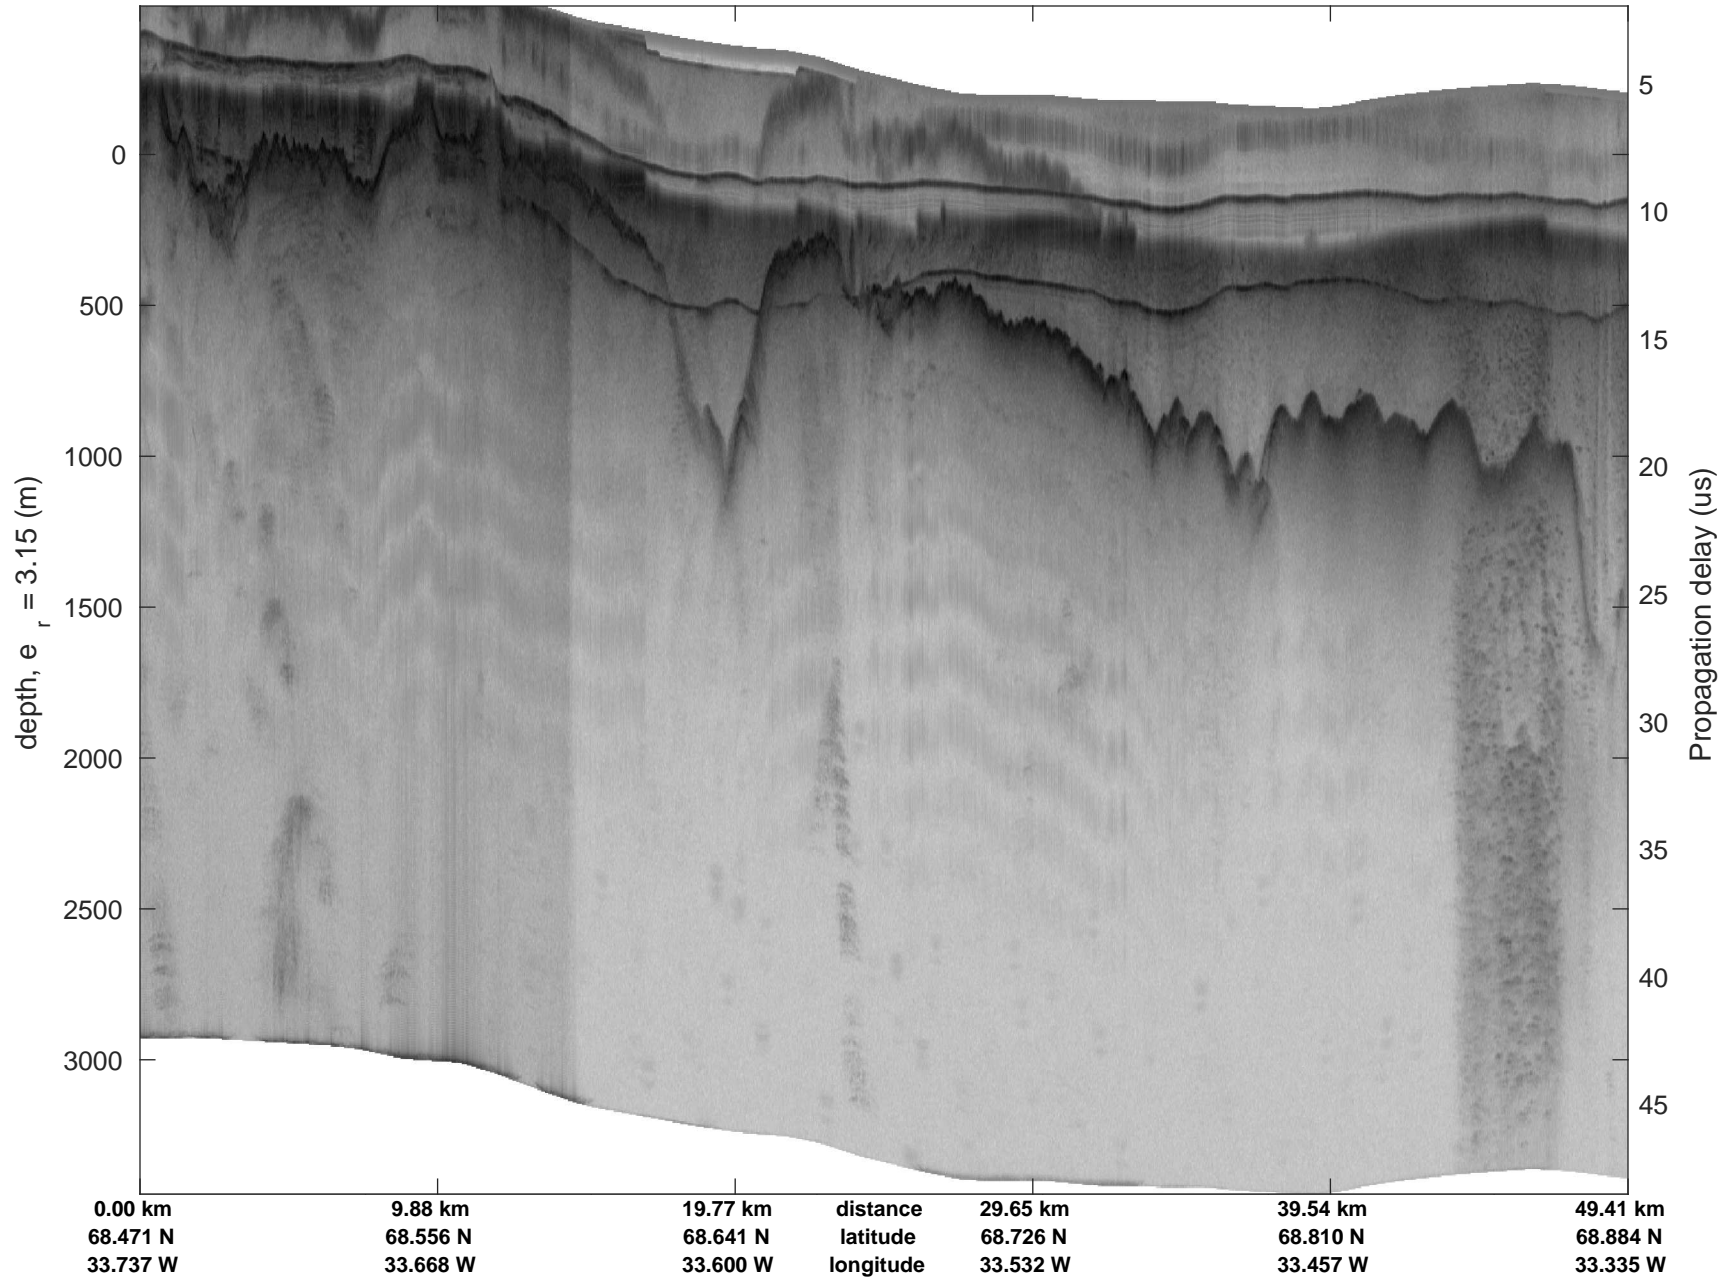

20020604_08_001
Polar Stereograph 70N/-45E

icards 2002_Greenland_P3: "" 20020604_08_001: 14:36:31.6 to 14:41:40.5 GPS

icards 2002_Greenland_P3: "" 20020604_08_001: 14:36:31.6 to 14:41:40.5 GPS

20020604_08_002
Polar Stereograph 70N/-45E

icards 2002_Greenland_P3: "" 20020604_08_002: 14:41:40.7 to 14:47:00.5 GPS

icards 2002_Greenland_P3: "" 20020604_08_002: 14:41:40.7 to 14:47:00.5 GPS

20020604_08_003
Polar Stereograph 70N/-45E

icards 2002_Greenland_P3: "" 20020604_08_003: 14:47:00.7 to 14:53:21.8 GPS

icards 2002_Greenland_P3: "" 20020604_08_003: 14:47:00.7 to 14:53:21.8 GPS

20020604_08_004
Polar Stereograph 70N/-45E

icards 2002_Greenland_P3: "" 20020604_08_004: 14:53:22.0 to 14:56:55.2 GPS

icards 2002_Greenland_P3: "" 20020604_08_004: 14:53:22.0 to 14:56:55.2 GPS