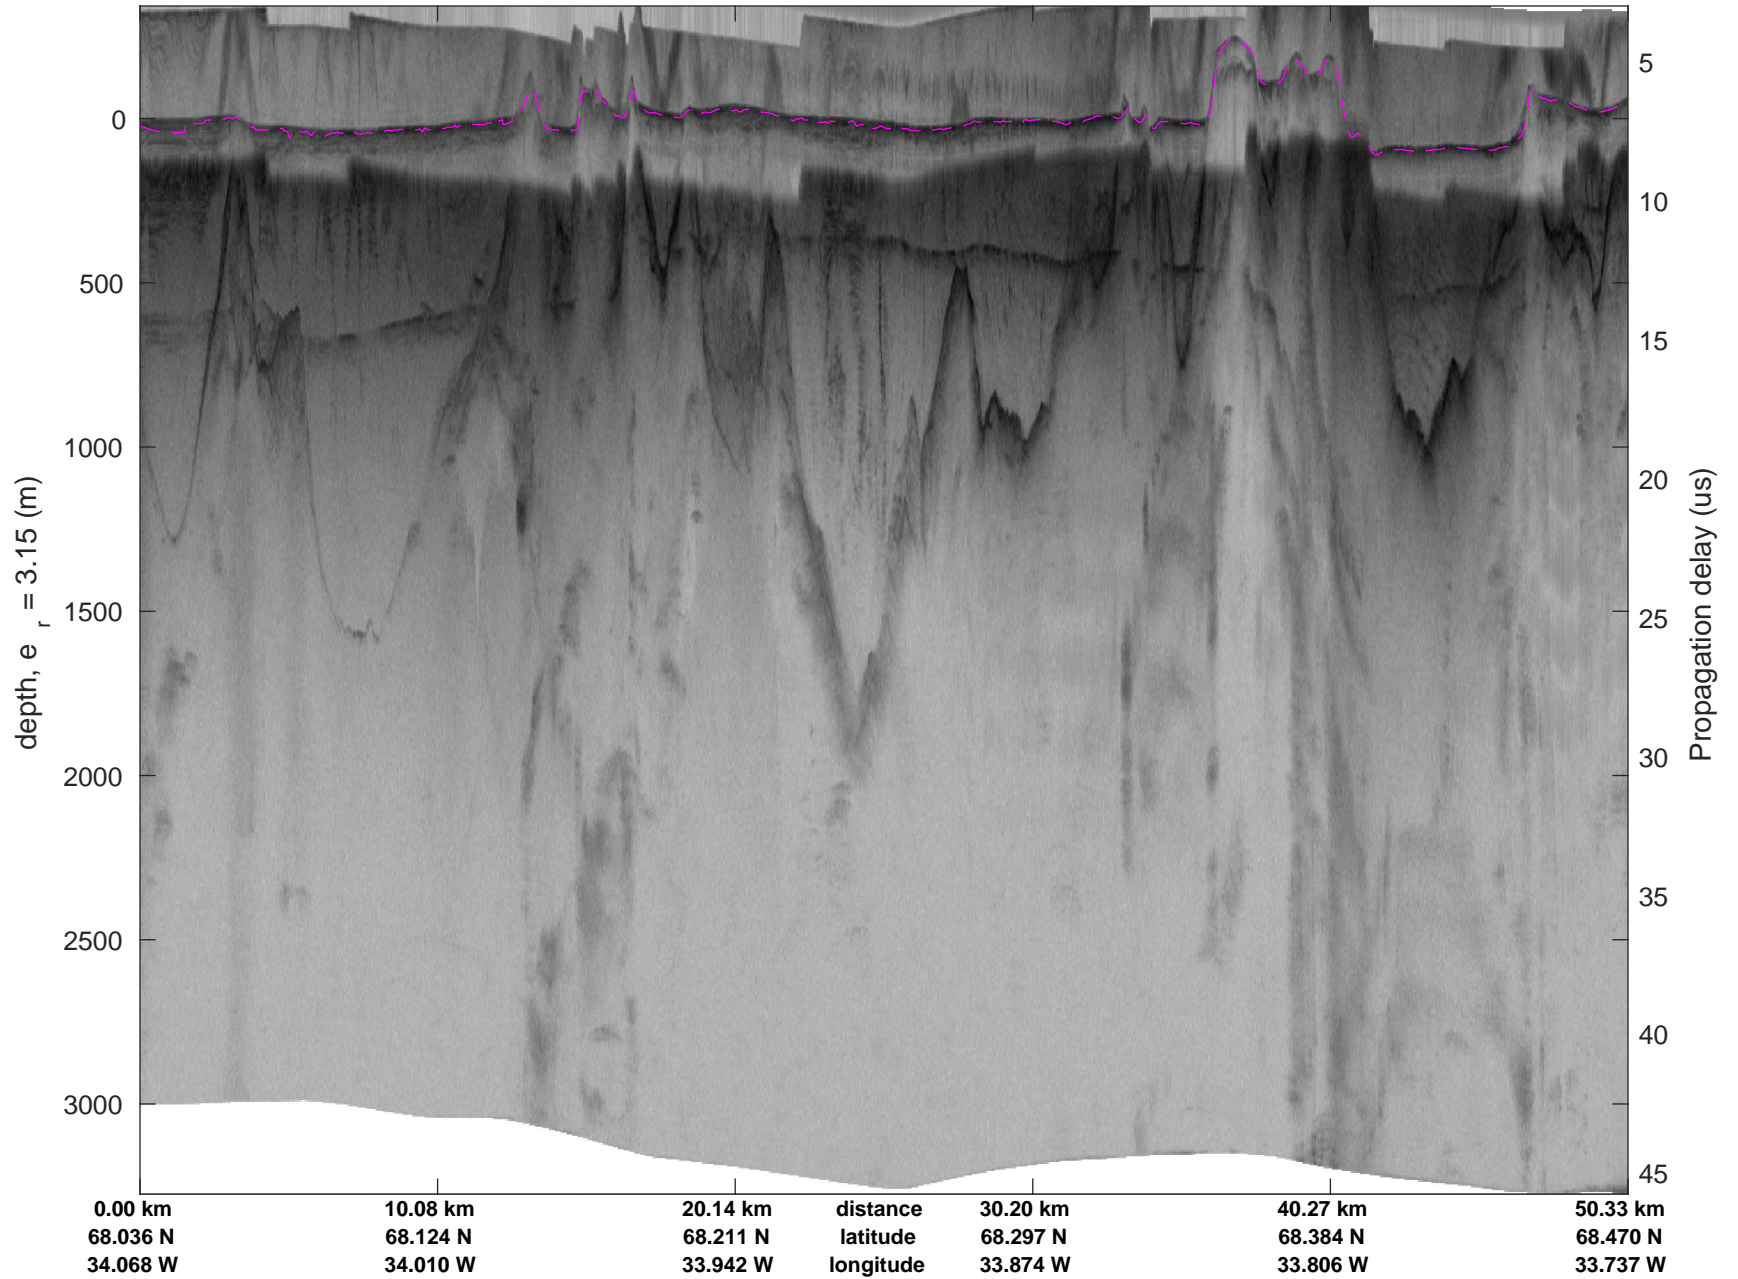

20020604_08_001
Polar Stereograph 70N/-45E

icards 2002_Greenland_P3: "" 20020604_08_001: 14:36:31.6 to 14:41:40.5 GPS

icards 2002_Greenland_P3: "" 20020604_08_001: 14:36:31.6 to 14:41:40.5 GPS

20020604_08_002
Polar Stereograph 70N/-45E

icards 2002_Greenland_P3: "" 20020604_08_002: 14:41:40.7 to 14:47:00.5 GPS

icards 2002_Greenland_P3: "" 20020604_08_002: 14:41:40.7 to 14:47:00.5 GPS

20020604_08_003
Polar Stereograph 70N/-45E

icards 2002_Greenland_P3: "" 20020604_08_003: 14:47:00.7 to 14:53:21.8 GPS

icards 2002_Greenland_P3: "" 20020604_08_003: 14:47:00.7 to 14:53:21.8 GPS

20020604_08_004
Polar Stereograph 70N/-45E

icards 2002_Greenland_P3: "" 20020604_08_004: 14:53:22.0 to 14:56:55.2 GPS

icards 2002_Greenland_P3: "" 20020604_08_004: 14:53:22.0 to 14:56:55.2 GPS