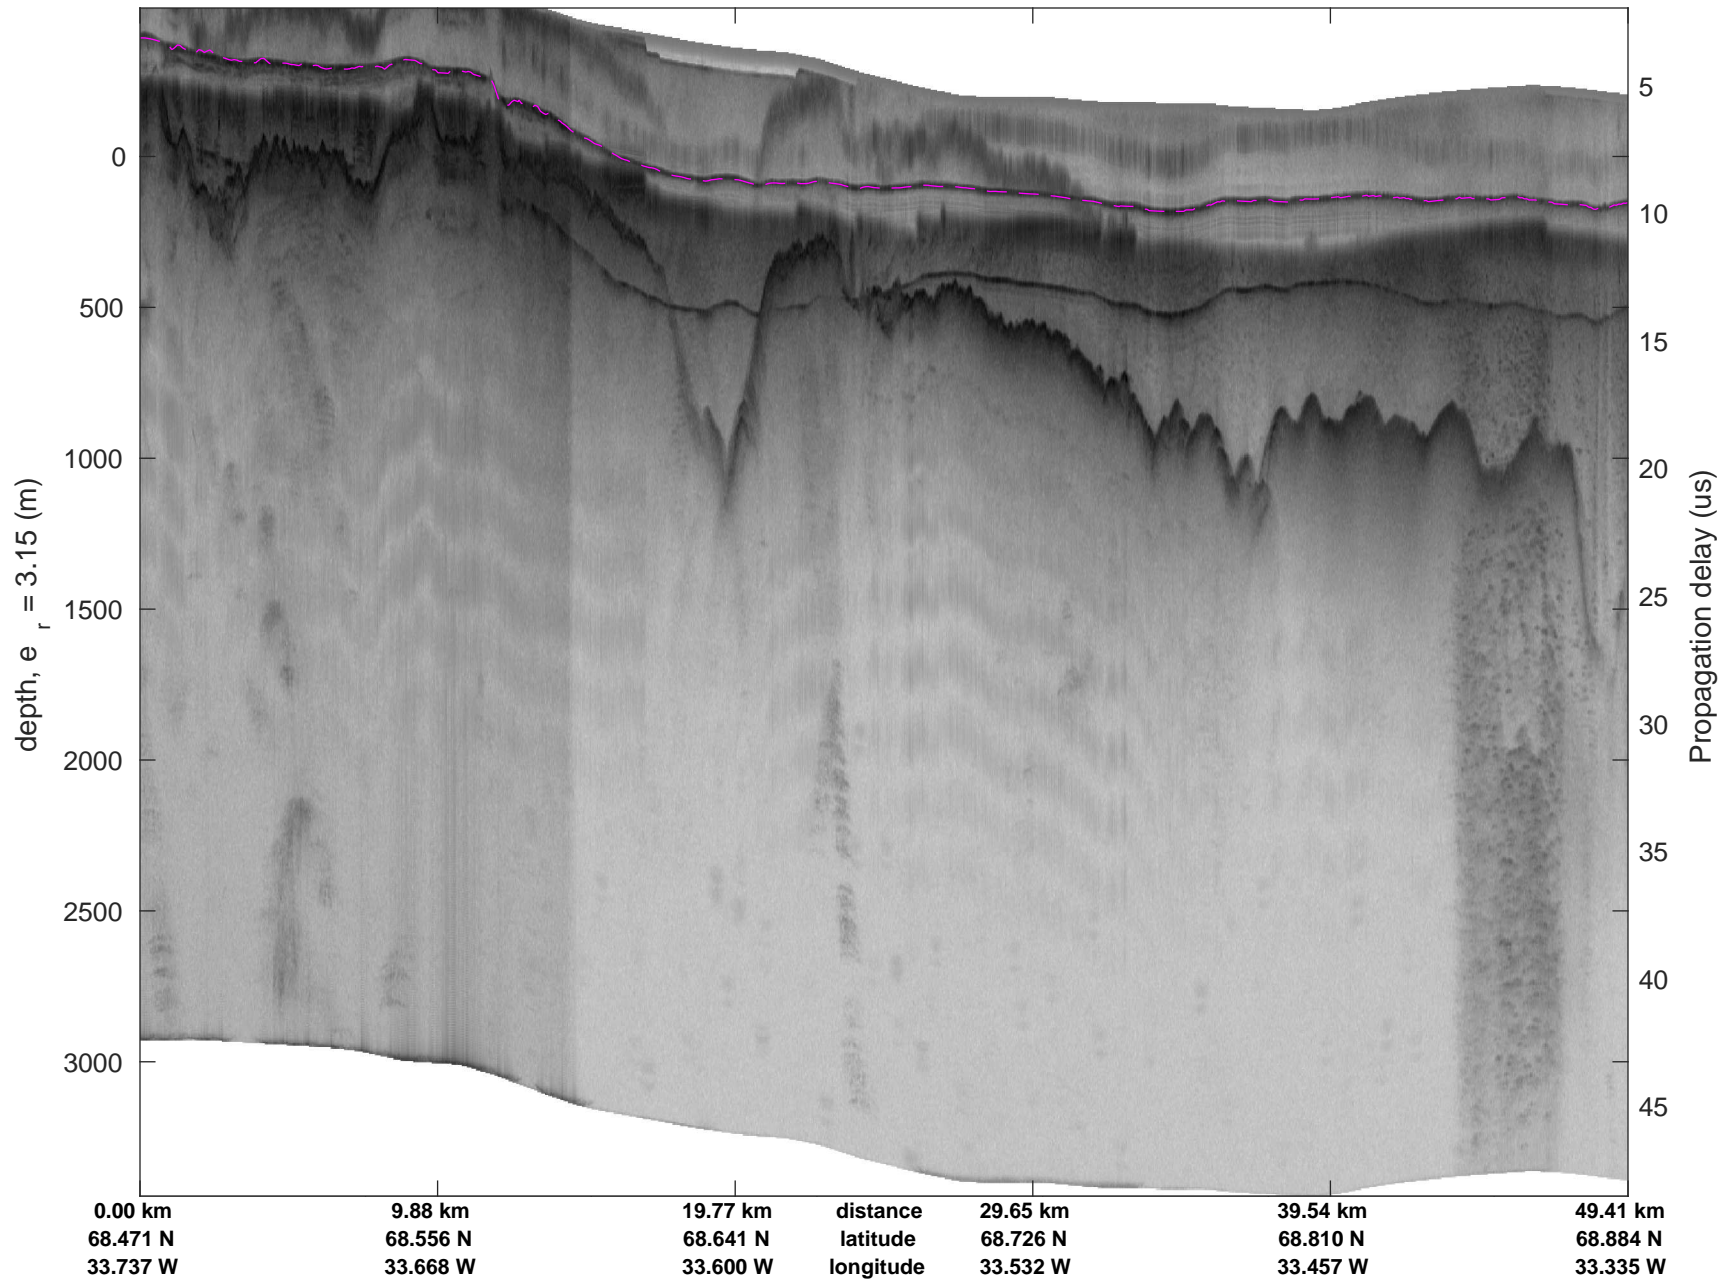

20020604_08_001
Polar Stereograph 70N/-45E

icards 2002_Greenland_P3: "" 20020604_08_001: 14:36:31.6 to 14:41:40.5 GPS

icards 2002_Greenland_P3: "" 20020604_08_001: 14:36:31.6 to 14:41:40.5 GPS

20020604_08_002
Polar Stereograph 70N/-45E

icards 2002_Greenland_P3: "" 20020604_08_002: 14:41:40.7 to 14:47:00.5 GPS

icards 2002_Greenland_P3: "" 20020604_08_002: 14:41:40.7 to 14:47:00.5 GPS

20020604_08_003
Polar Stereograph 70N/-45E

icards 2002_Greenland_P3: "" 20020604_08_003: 14:47:00.7 to 14:53:21.8 GPS

icards 2002_Greenland_P3: "" 20020604_08_003: 14:47:00.7 to 14:53:21.8 GPS

20020604_08_004
Polar Stereograph 70N/-45E

icards 2002_Greenland_P3: "" 20020604_08_004: 14:53:22.0 to 14:56:55.2 GPS

icards 2002_Greenland_P3: "" 20020604_08_004: 14:53:22.0 to 14:56:55.2 GPS