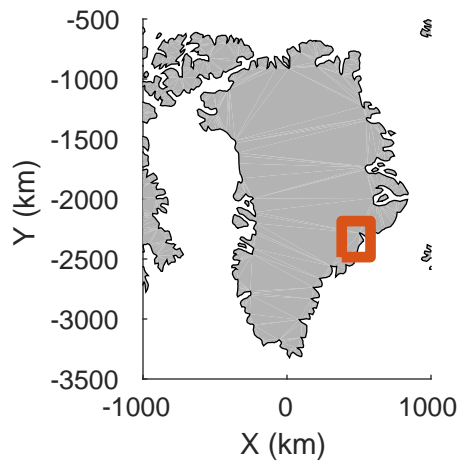

20020604_08_001
Polar Stereograph 70N/-45E

icards 2002_Greenland_P3: "" 20020604_08_001: 14:36:31.6 to 14:41:40.5 GPS

icards 2002_Greenland_P3: "" 20020604_08_001: 14:36:31.6 to 14:41:40.5 GPS

20020604_08_002
Polar Stereograph 70N/-45E