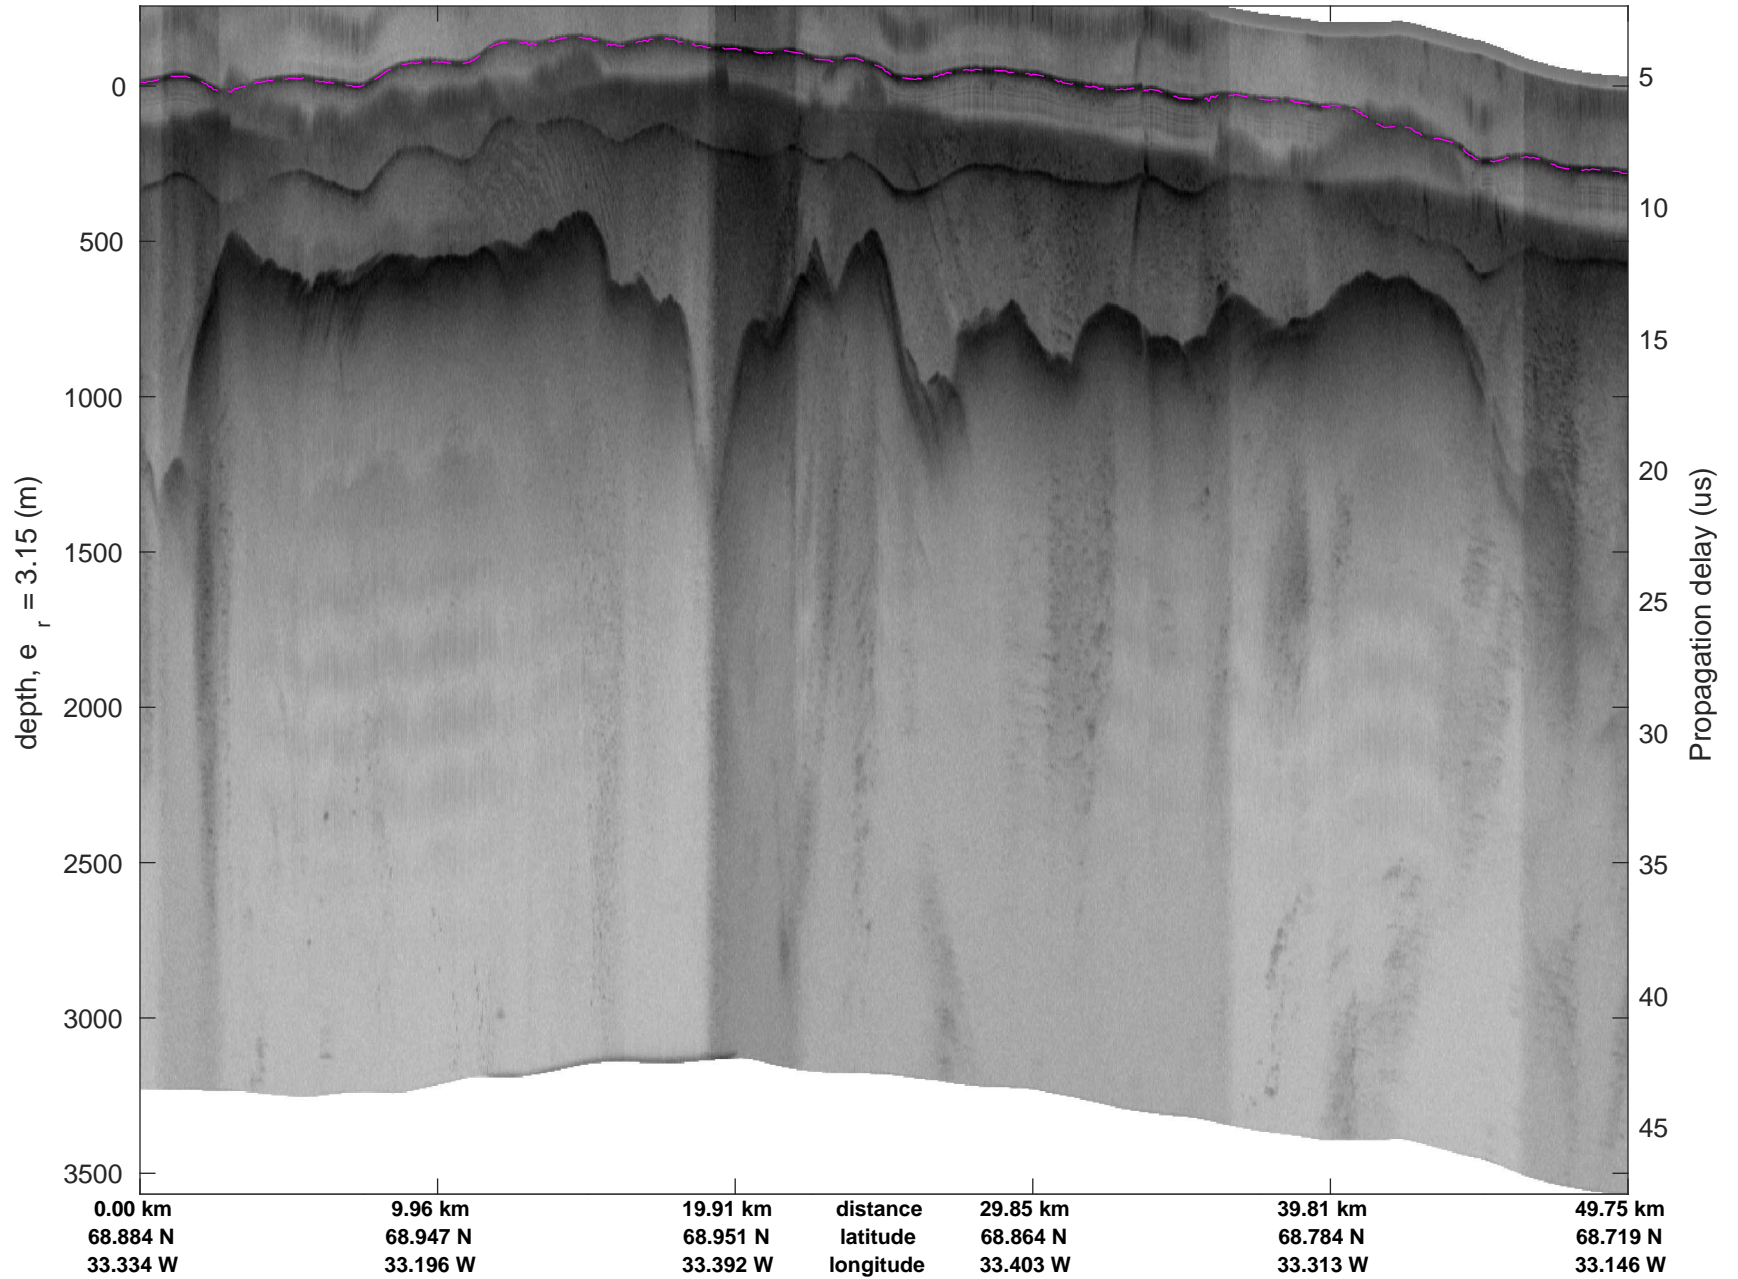

20020604_08_001
Polar Stereograph 70N/-45E

icards 2002_Greenland_P3: "" 20020604_08_001: 14:36:31.6 to 14:41:40.5 GPS

icards 2002_Greenland_P3: "" 20020604_08_001: 14:36:31.6 to 14:41:40.5 GPS

20020604_08_002
Polar Stereograph 70N/-45E

icards 2002_Greenland_P3: "" 20020604_08_002: 14:41:40.7 to 14:47:00.5 GPS

icards 2002_Greenland_P3: "" 20020604_08_002: 14:41:40.7 to 14:47:00.5 GPS

20020604_08_003
Polar Stereograph 70N/-45E

icards 2002_Greenland_P3: "" 20020604_08_003: 14:47:00.7 to 14:53:21.8 GPS

icards 2002_Greenland_P3: "" 20020604_08_003: 14:47:00.7 to 14:53:21.8 GPS

20020604_08_004
Polar Stereograph 70N/-45E

icards 2002_Greenland_P3: "" 20020604_08_004: 14:53:22.0 to 14:56:55.2 GPS

icards 2002_Greenland_P3: "" 20020604_08_004: 14:53:22.0 to 14:56:55.2 GPS