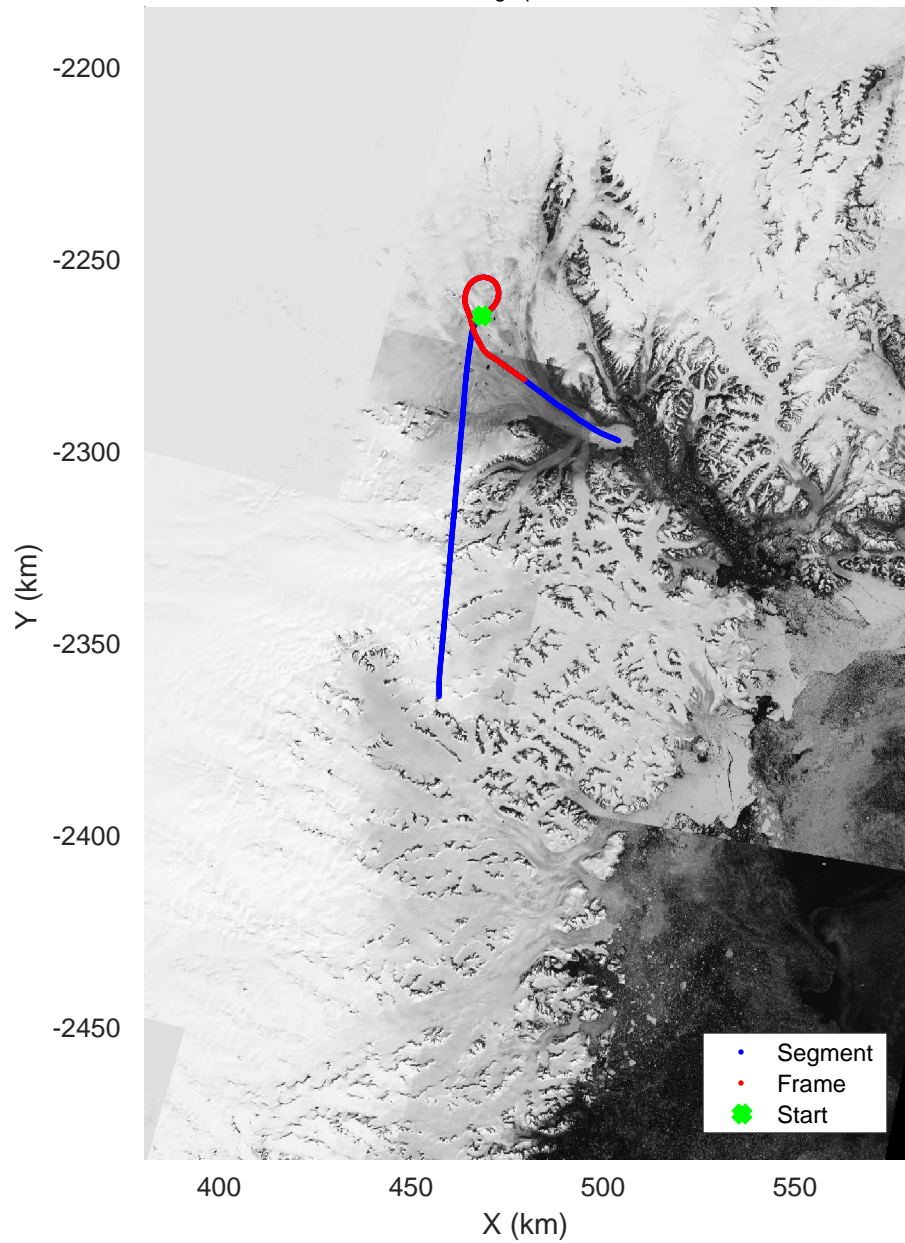

20020604_08_001
Polar Stereograph 70N/-45E

icards 2002_Greenland_P3: "" 20020604_08_001: 14:36:31.6 to 14:41:40.5 GPS

icards 2002_Greenland_P3: "" 20020604_08_001: 14:36:31.6 to 14:41:40.5 GPS

20020604_08_002
Polar Stereograph 70N/-45E

icards 2002_Greenland_P3: "" 20020604_08_002: 14:41:40.7 to 14:47:00.5 GPS

icards 2002_Greenland_P3: "" 20020604_08_002: 14:41:40.7 to 14:47:00.5 GPS

20020604_08_003
Polar Stereograph 70N/-45E

icards 2002_Greenland_P3: "" 20020604_08_003: 14:47:00.7 to 14:53:21.8 GPS

icards 2002_Greenland_P3: "" 20020604_08_003: 14:47:00.7 to 14:53:21.8 GPS

20020604_08_004
Polar Stereograph 70N/-45E

icards 2002_Greenland_P3: "" 20020604_08_004: 14:53:22.0 to 14:56:55.2 GPS

icards 2002_Greenland_P3: "" 20020604_08_004: 14:53:22.0 to 14:56:55.2 GPS