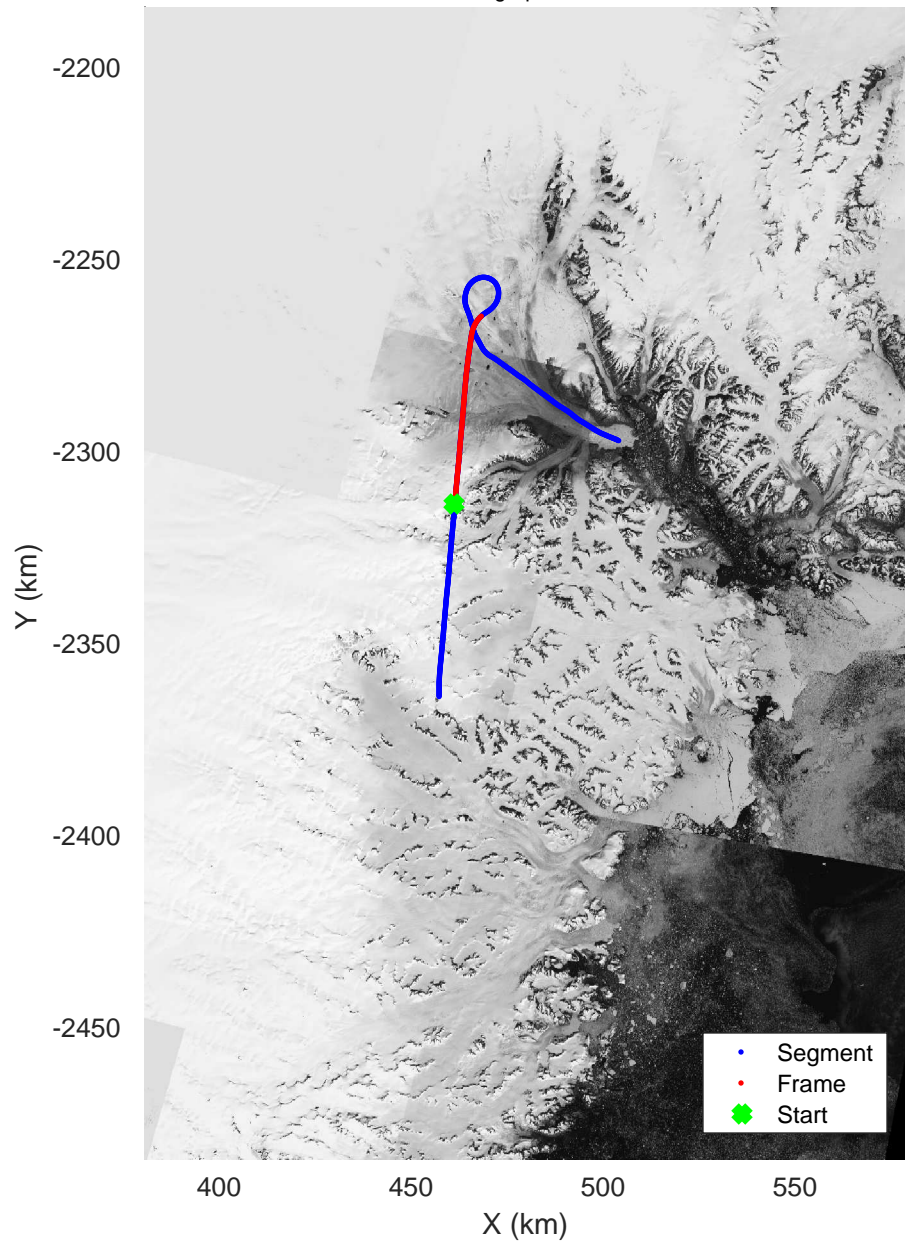

20020604_08_001
Polar Stereograph 70N/-45E

icards 2002_Greenland_P3: "" 20020604_08_001: 14:36:31.6 to 14:41:40.5 GPS

icards 2002_Greenland_P3: "" 20020604_08_001: 14:36:31.6 to 14:41:40.5 GPS

20020604_08_002
Polar Stereograph 70N/-45E

icards 2002_Greenland_P3: "" 20020604_08_002: 14:41:40.7 to 14:47:00.5 GPS

icards 2002_Greenland_P3: "" 20020604_08_002: 14:41:40.7 to 14:47:00.5 GPS

20020604_08_003
Polar Stereograph 70N/-45E

icards 2002_Greenland_P3: "" 20020604_08_003: 14:47:00.7 to 14:53:21.8 GPS

icards 2002_Greenland_P3: "" 20020604_08_003: 14:47:00.7 to 14:53:21.8 GPS

20020604_08_004
Polar Stereograph 70N/-45E

icards 2002_Greenland_P3: "" 20020604_08_004: 14:53:22.0 to 14:56:55.2 GPS

icards 2002_Greenland_P3: "" 20020604_08_004: 14:53:22.0 to 14:56:55.2 GPS