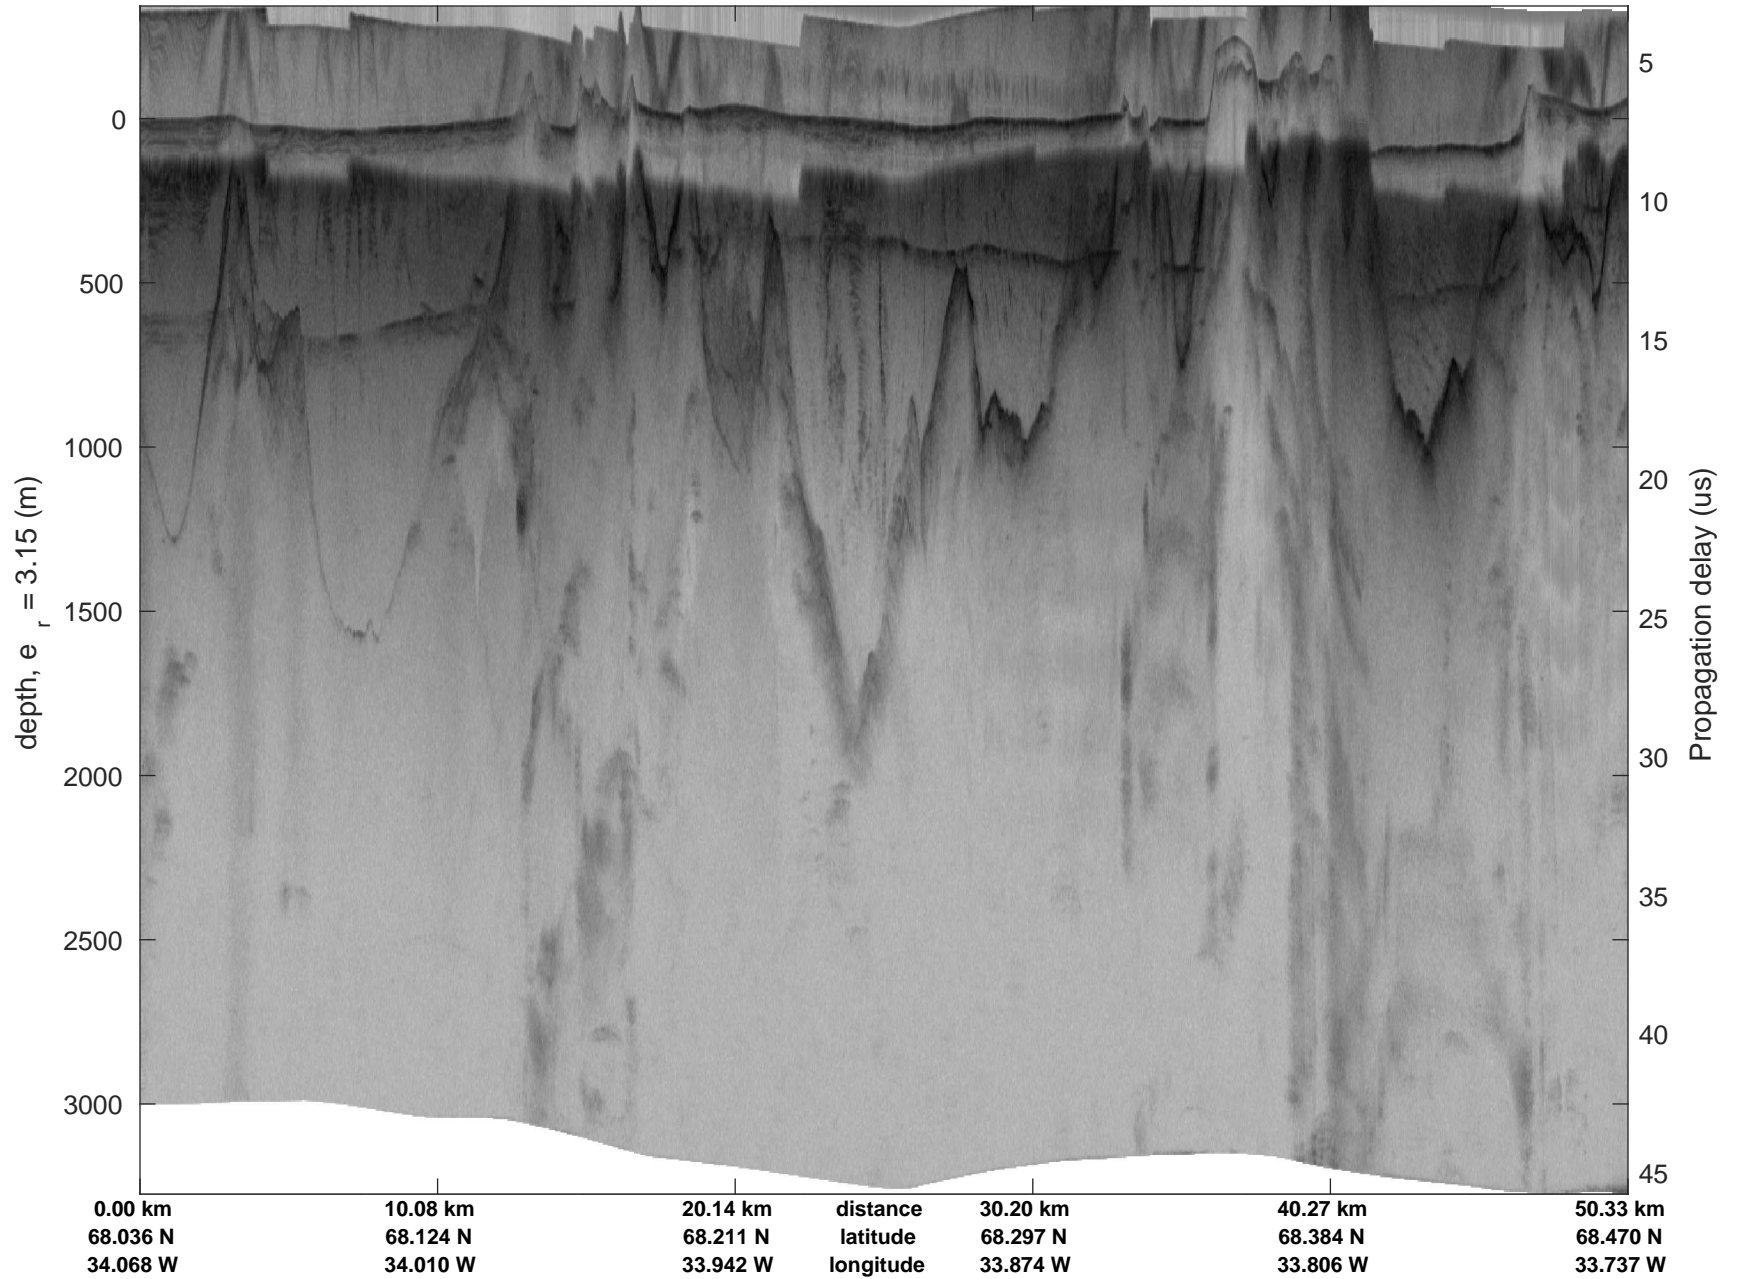

20020604_08_001
Polar Stereograph 70N/-45E

icards 2002_Greenland_P3: "" 20020604_08_001: 14:36:31.6 to 14:41:40.5 GPS

icards 2002_Greenland_P3: "" 20020604_08_001: 14:36:31.6 to 14:41:40.5 GPS

20020604_08_002
Polar Stereograph 70N/-45E

icards 2002_Greenland_P3: "" 20020604_08_002: 14:41:40.7 to 14:47:00.5 GPS

icards 2002_Greenland_P3: "" 20020604_08_002: 14:41:40.7 to 14:47:00.5 GPS

20020604_08_003
Polar Stereograph 70N/-45E

icards 2002_Greenland_P3: "" 20020604_08_003: 14:47:00.7 to 14:53:21.8 GPS

icards 2002_Greenland_P3: "" 20020604_08_003: 14:47:00.7 to 14:53:21.8 GPS

20020604_08_004
Polar Stereograph 70N/-45E

icards 2002_Greenland_P3: "" 20020604_08_004: 14:53:22.0 to 14:56:55.2 GPS

icards 2002_Greenland_P3: "" 20020604_08_004: 14:53:22.0 to 14:56:55.2 GPS