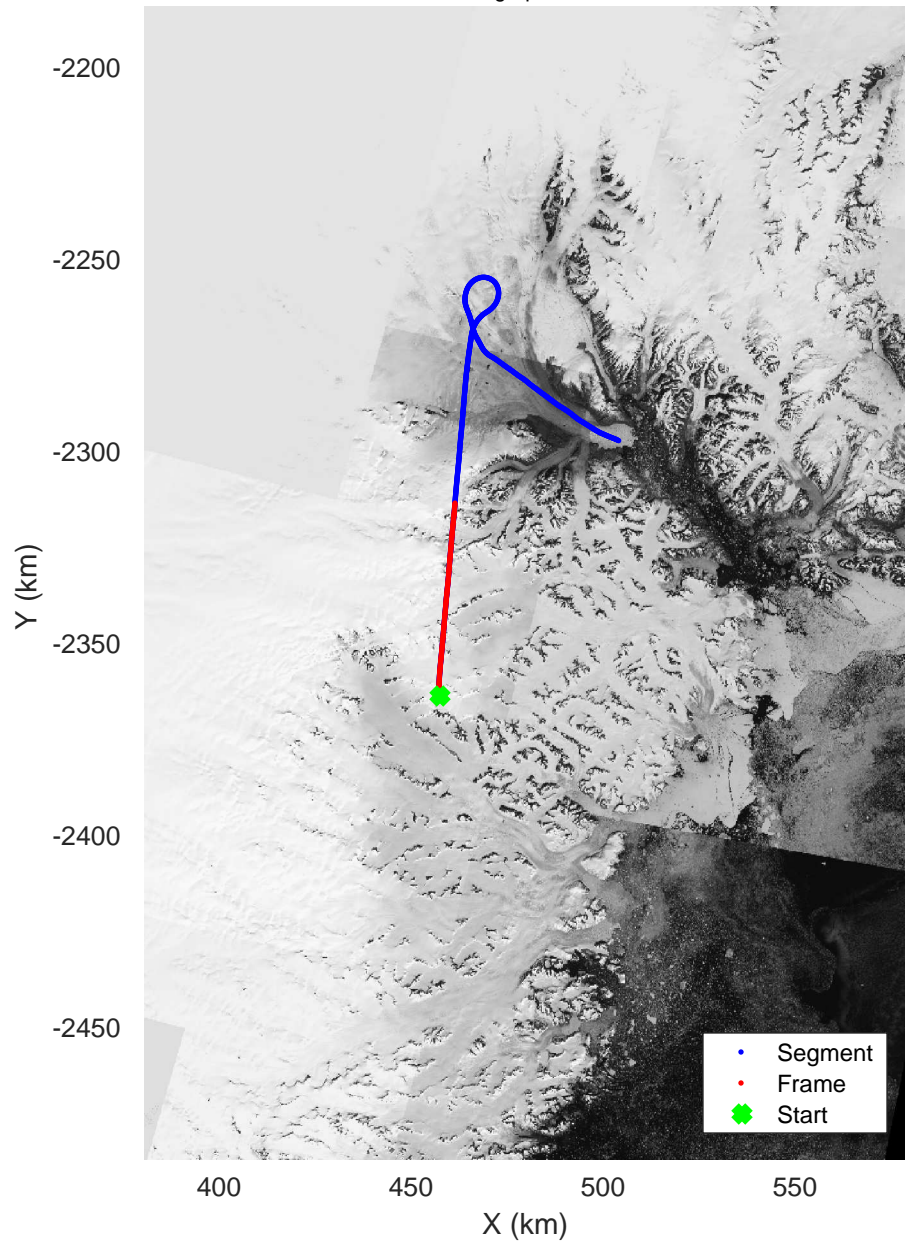

20020604_08_001
Polar Stereograph 70N/-45E

icards 2002_Greenland_P3: "" 20020604_08_001: 14:36:31.6 to 14:41:40.5 GPS

icards 2002_Greenland_P3: "" 20020604_08_001: 14:36:31.6 to 14:41:40.5 GPS

20020604_08_002
Polar Stereograph 70N/-45E

icards 2002_Greenland_P3: "" 20020604_08_002: 14:41:40.7 to 14:47:00.5 GPS

icards 2002_Greenland_P3: "" 20020604_08_002: 14:41:40.7 to 14:47:00.5 GPS

20020604_08_003
Polar Stereograph 70N/-45E

icards 2002_Greenland_P3: "" 20020604_08_003: 14:47:00.7 to 14:53:21.8 GPS

icards 2002_Greenland_P3: "" 20020604_08_003: 14:47:00.7 to 14:53:21.8 GPS

20020604_08_004
Polar Stereograph 70N/-45E

icards 2002_Greenland_P3: "" 20020604_08_004: 14:53:22.0 to 14:56:55.2 GPS

icards 2002_Greenland_P3: "" 20020604_08_004: 14:53:22.0 to 14:56:55.2 GPS