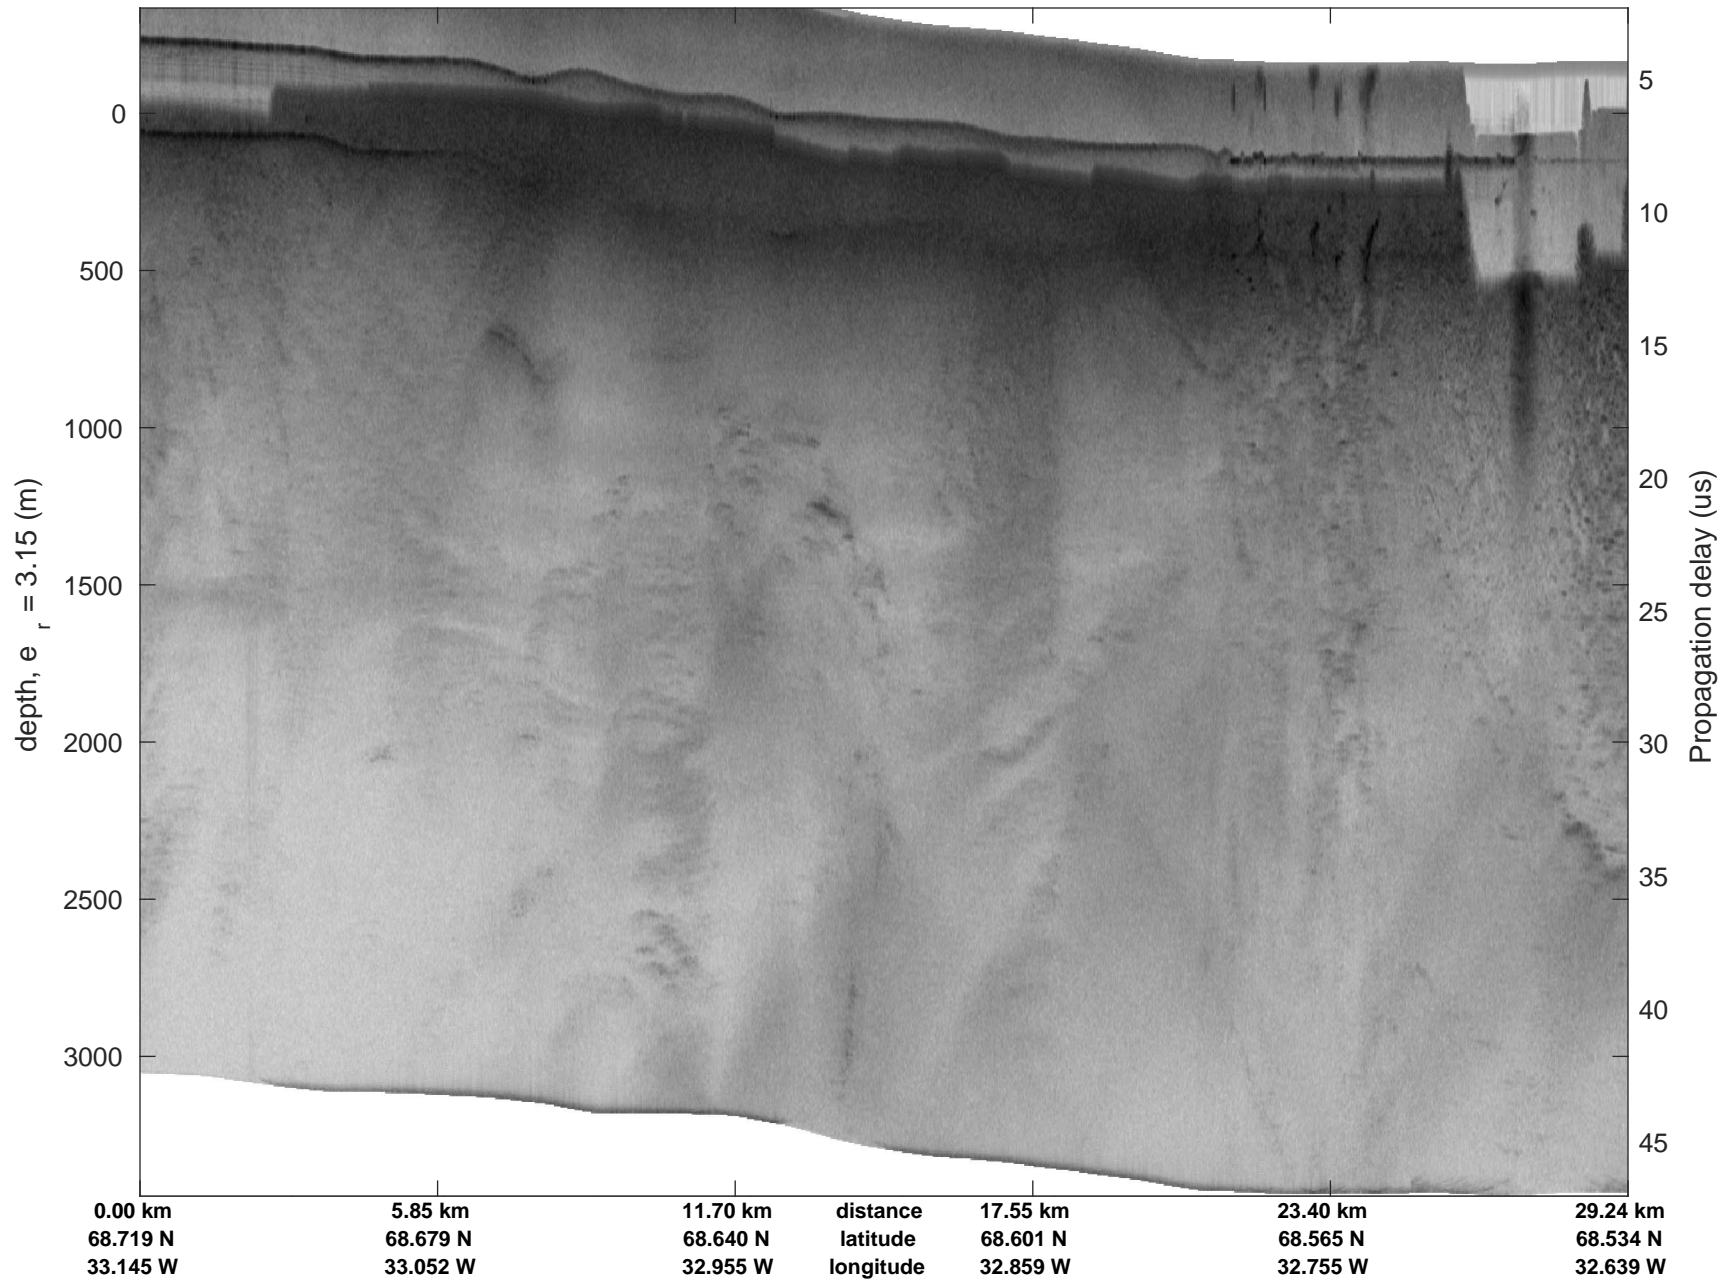

icards 2002_Greenland_P3: "" 20020604_08_002: 14:41:40.7 to 14:47:00.5 GPS

icards 2002_Greenland_P3: "" 20020604_08_002: 14:41:40.7 to 14:47:00.5 GPS

20020604_08_003
Polar Stereograph 70N/-45E

icards 2002_Greenland_P3: "" 20020604_08_003: 14:47:00.7 to 14:53:21.8 GPS

icards 2002_Greenland_P3: "" 20020604_08_003: 14:47:00.7 to 14:53:21.8 GPS

20020604_08_004
Polar Stereograph 70N/-45E

icards 2002_Greenland_P3: "" 20020604_08_004: 14:53:22.0 to 14:56:55.2 GPS

icards 2002_Greenland_P3: "" 20020604_08_004: 14:53:22.0 to 14:56:55.2 GPS