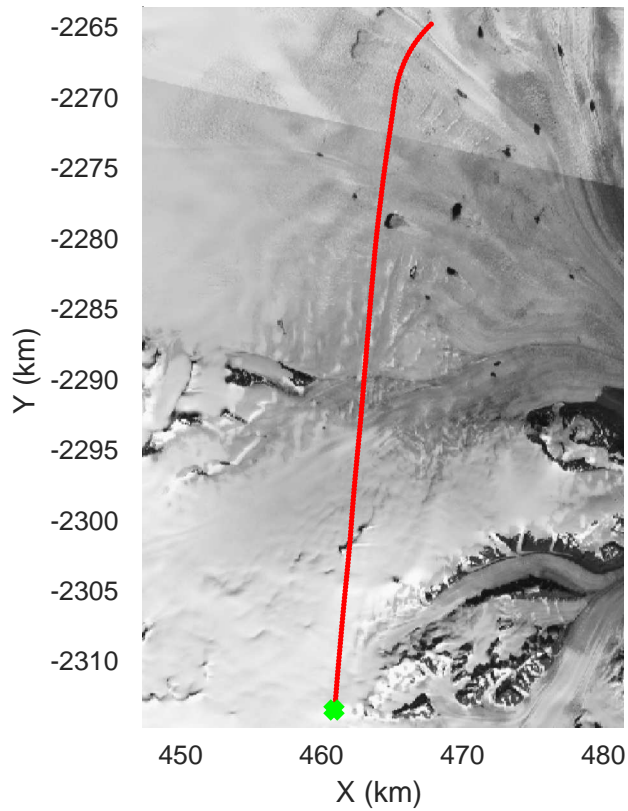

20020604_08_001
Polar Stereograph 70N/-45E

icards 2002_Greenland_P3: "" 20020604_08_001: 14:36:31.6 to 14:41:40.5 GPS

icards 2002_Greenland_P3: "" 20020604_08_001: 14:36:31.6 to 14:41:40.5 GPS

20020604_08_002
Polar Stereograph 70N/-45E

icards 2002_Greenland_P3: "" 20020604_08_002: 14:41:40.7 to 14:47:00.5 GPS

icards 2002_Greenland_P3: "" 20020604_08_002: 14:41:40.7 to 14:47:00.5 GPS

20020604_08_003
Polar Stereograph 70N/-45E

icards 2002_Greenland_P3: "" 20020604_08_003: 14:47:00.7 to 14:53:21.8 GPS

icards 2002_Greenland_P3: "" 20020604_08_003: 14:47:00.7 to 14:53:21.8 GPS

20020604_08_004
Polar Stereograph 70N/-45E

icards 2002_Greenland_P3: "" 20020604_08_004: 14:53:22.0 to 14:56:55.2 GPS

icards 2002_Greenland_P3: "" 20020604_08_004: 14:53:22.0 to 14:56:55.2 GPS