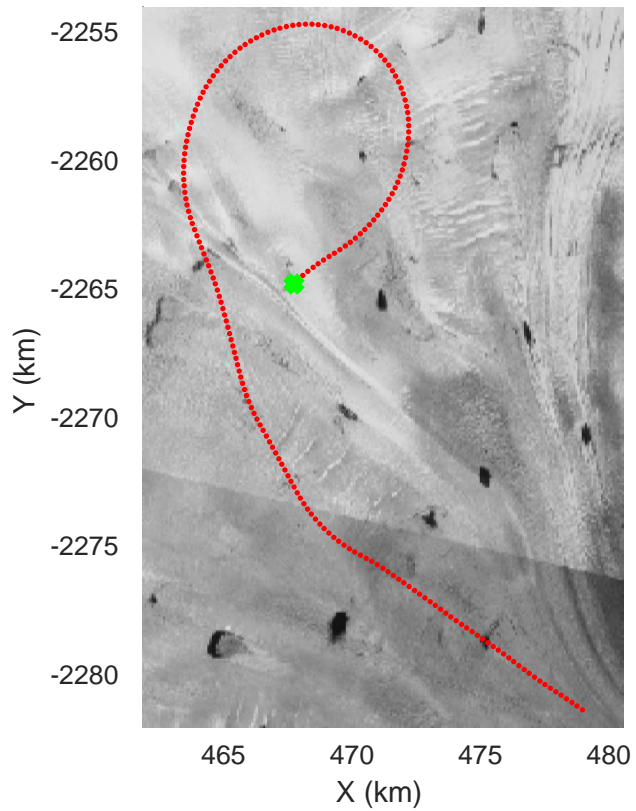

20020604_08_001
Polar Stereograph 70N/-45E

icards 2002_Greenland_P3: "" 20020604_08_001: 14:36:31.6 to 14:41:40.5 GPS

icards 2002_Greenland_P3: "" 20020604_08_001: 14:36:31.6 to 14:41:40.5 GPS

20020604_08_002
Polar Stereograph 70N/-45E

icards 2002_Greenland_P3: "" 20020604_08_002: 14:41:40.7 to 14:47:00.5 GPS

icards 2002_Greenland_P3: "" 20020604_08_002: 14:41:40.7 to 14:47:00.5 GPS

20020604_08_003
Polar Stereograph 70N/-45E

icards 2002_Greenland_P3: "" 20020604_08_003: 14:47:00.7 to 14:53:21.8 GPS

icards 2002_Greenland_P3: "" 20020604_08_003: 14:47:00.7 to 14:53:21.8 GPS

20020604_08_004
Polar Stereograph 70N/-45E

icards 2002_Greenland_P3: "" 20020604_08_004: 14:53:22.0 to 14:56:55.2 GPS

icards 2002_Greenland_P3: "" 20020604_08_004: 14:53:22.0 to 14:56:55.2 GPS