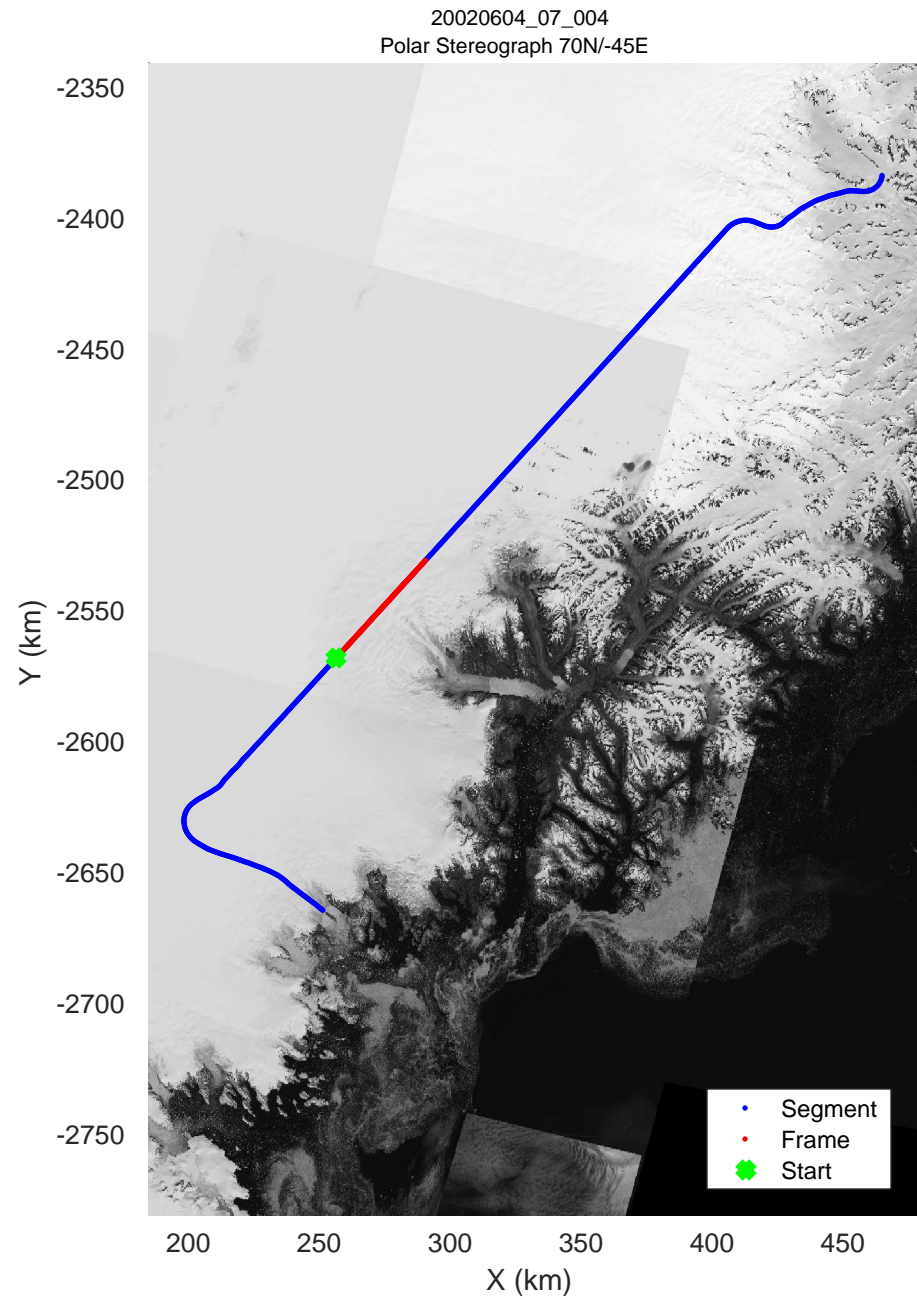

icards 2002_Greenland_P3: "" 20020604_07_002: 13:51:43.4 to 13:57:20.3 GPS

icards 2002_Greenland_P3: "" 20020604_07_003: 13:57:20.5 to 14:02:52.6 GPS

icards 2002_Greenland_P3: "" 20020604_07_003: 13:57:20.5 to 14:02:52.6 GPS

icards 2002_Greenland_P3: "" 20020604_07_004: 14:02:52.8 to 14:08:39.1 GPS

icards 2002_Greenland_P3: "" 20020604_07_004: 14:02:52.8 to 14:08:39.1 GPS

icards 2002_Greenland_P3: "" 20020604_07_005: 14:08:39.4 to 14:14:21.2 GPS