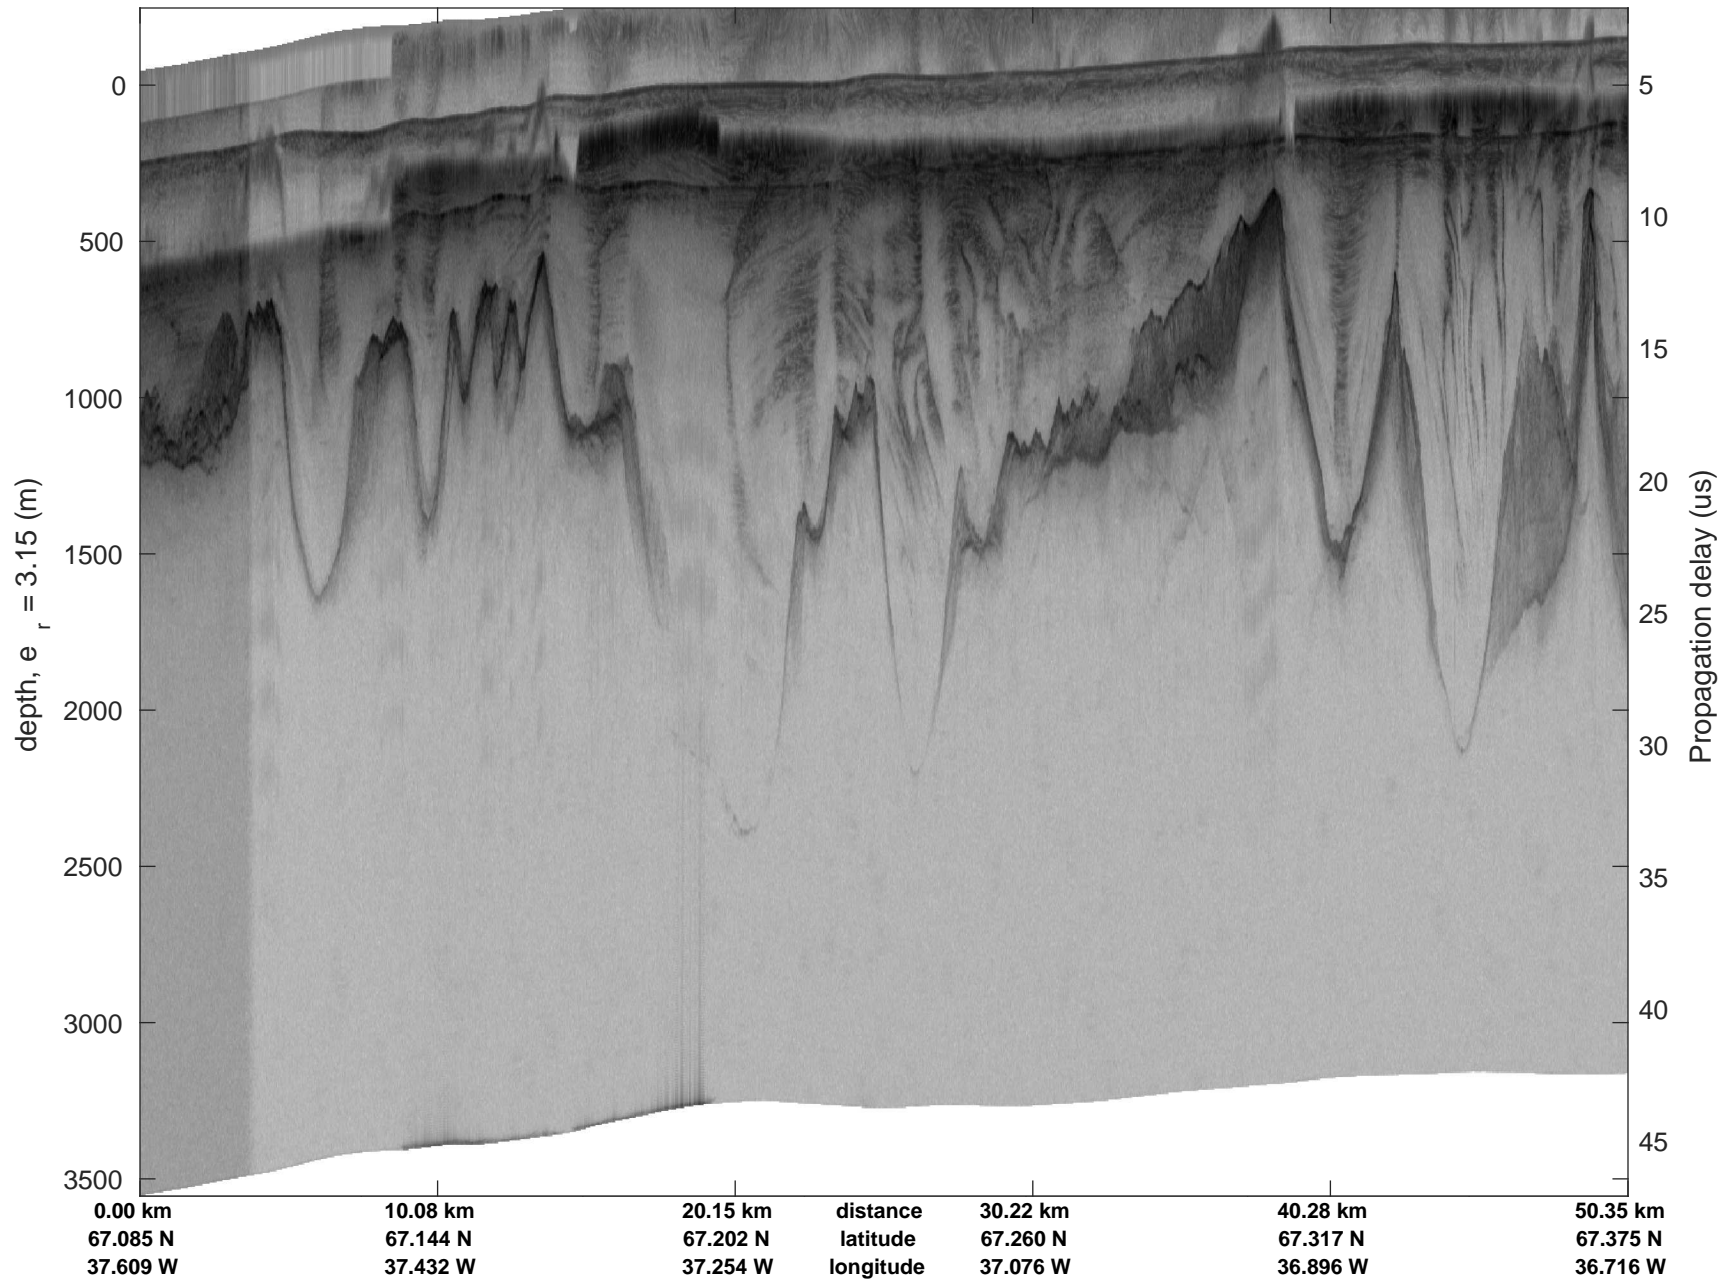

icards 2002_Greenland_P3: "" 20020604_07_004: 14:02:52.8 to 14:08:39.1 GPS

icards 2002_Greenland_P3: "" 20020604_07_004: 14:02:52.8 to 14:08:39.1 GPS

icards 2002_Greenland_P3: "" 20020604_07_005: 14:08:39.4 to 14:14:21.2 GPS

icards 2002_Greenland_P3: "" 20020604_07_005: 14:08:39.4 to 14:14:21.2 GPS

icards 2002_Greenland_P3: "" 20020604_07_006: 14:14:21.4 to 14:19:46.7 GPS

icards 2002_Greenland_P3: "" 20020604_07_006: 14:14:21.4 to 14:19:46.7 GPS