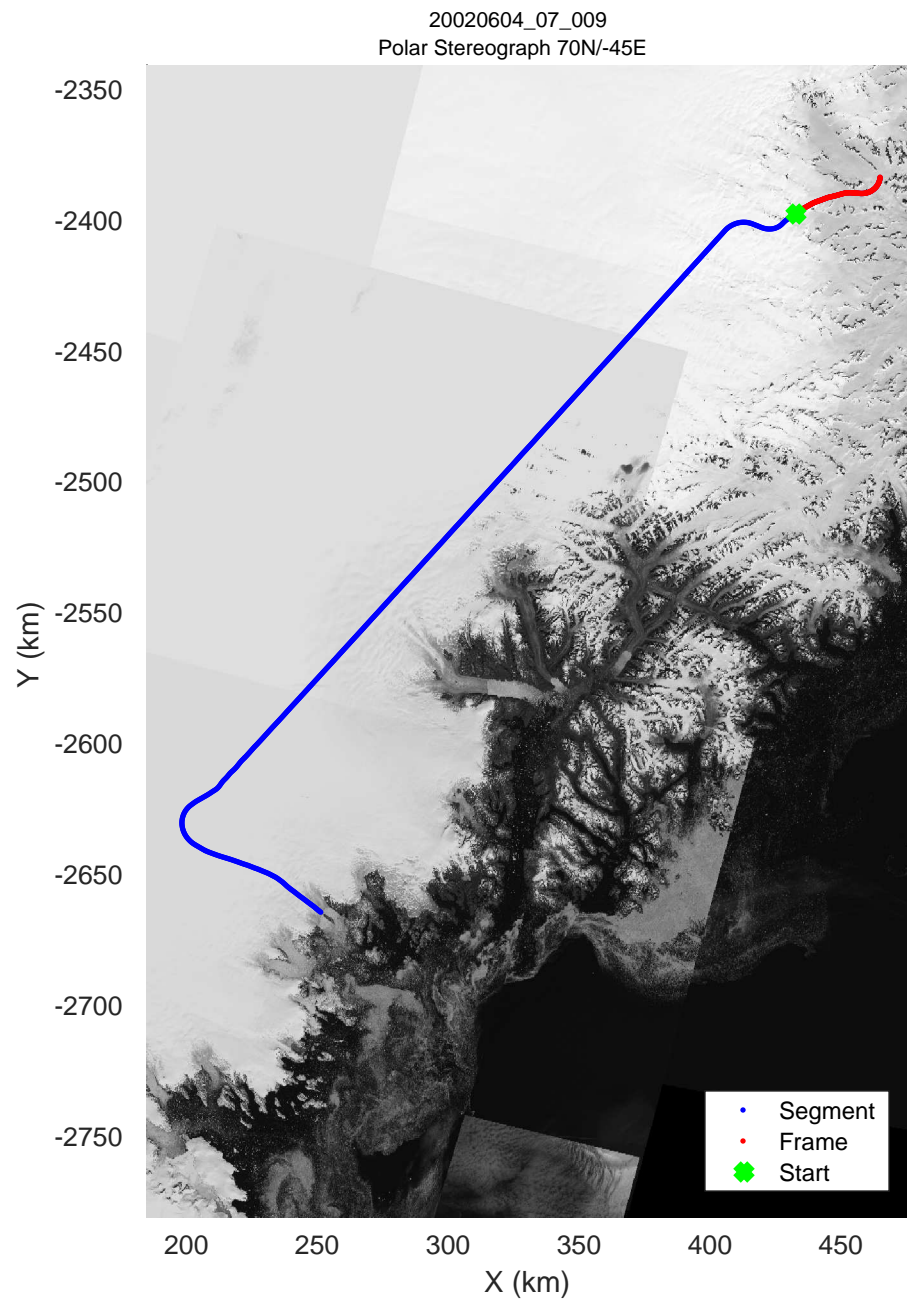

icards 2002_Greenland_P3: "" 20020604_07_007: 14:19:46.9 to 14:24:49.0 GPS

icards 2002_Greenland_P3: "" 20020604_07_007: 14:19:46.9 to 14:24:49.0 GPS

icards 2002_Greenland_P3: "" 20020604_07_008: 14:24:49.2 to 14:30:03.3 GPS

icards 2002_Greenland_P3: "" 20020604_07_008: 14:24:49.2 to 14:30:03.3 GPS

icards 2002_Greenland_P3: "" 20020604_07_009: 14:30:03.5 to 14:34:06.0 GPS

icards 2002_Greenland_P3: "" 20020604_07_009: 14:30:03.5 to 14:34:06.0 GPS