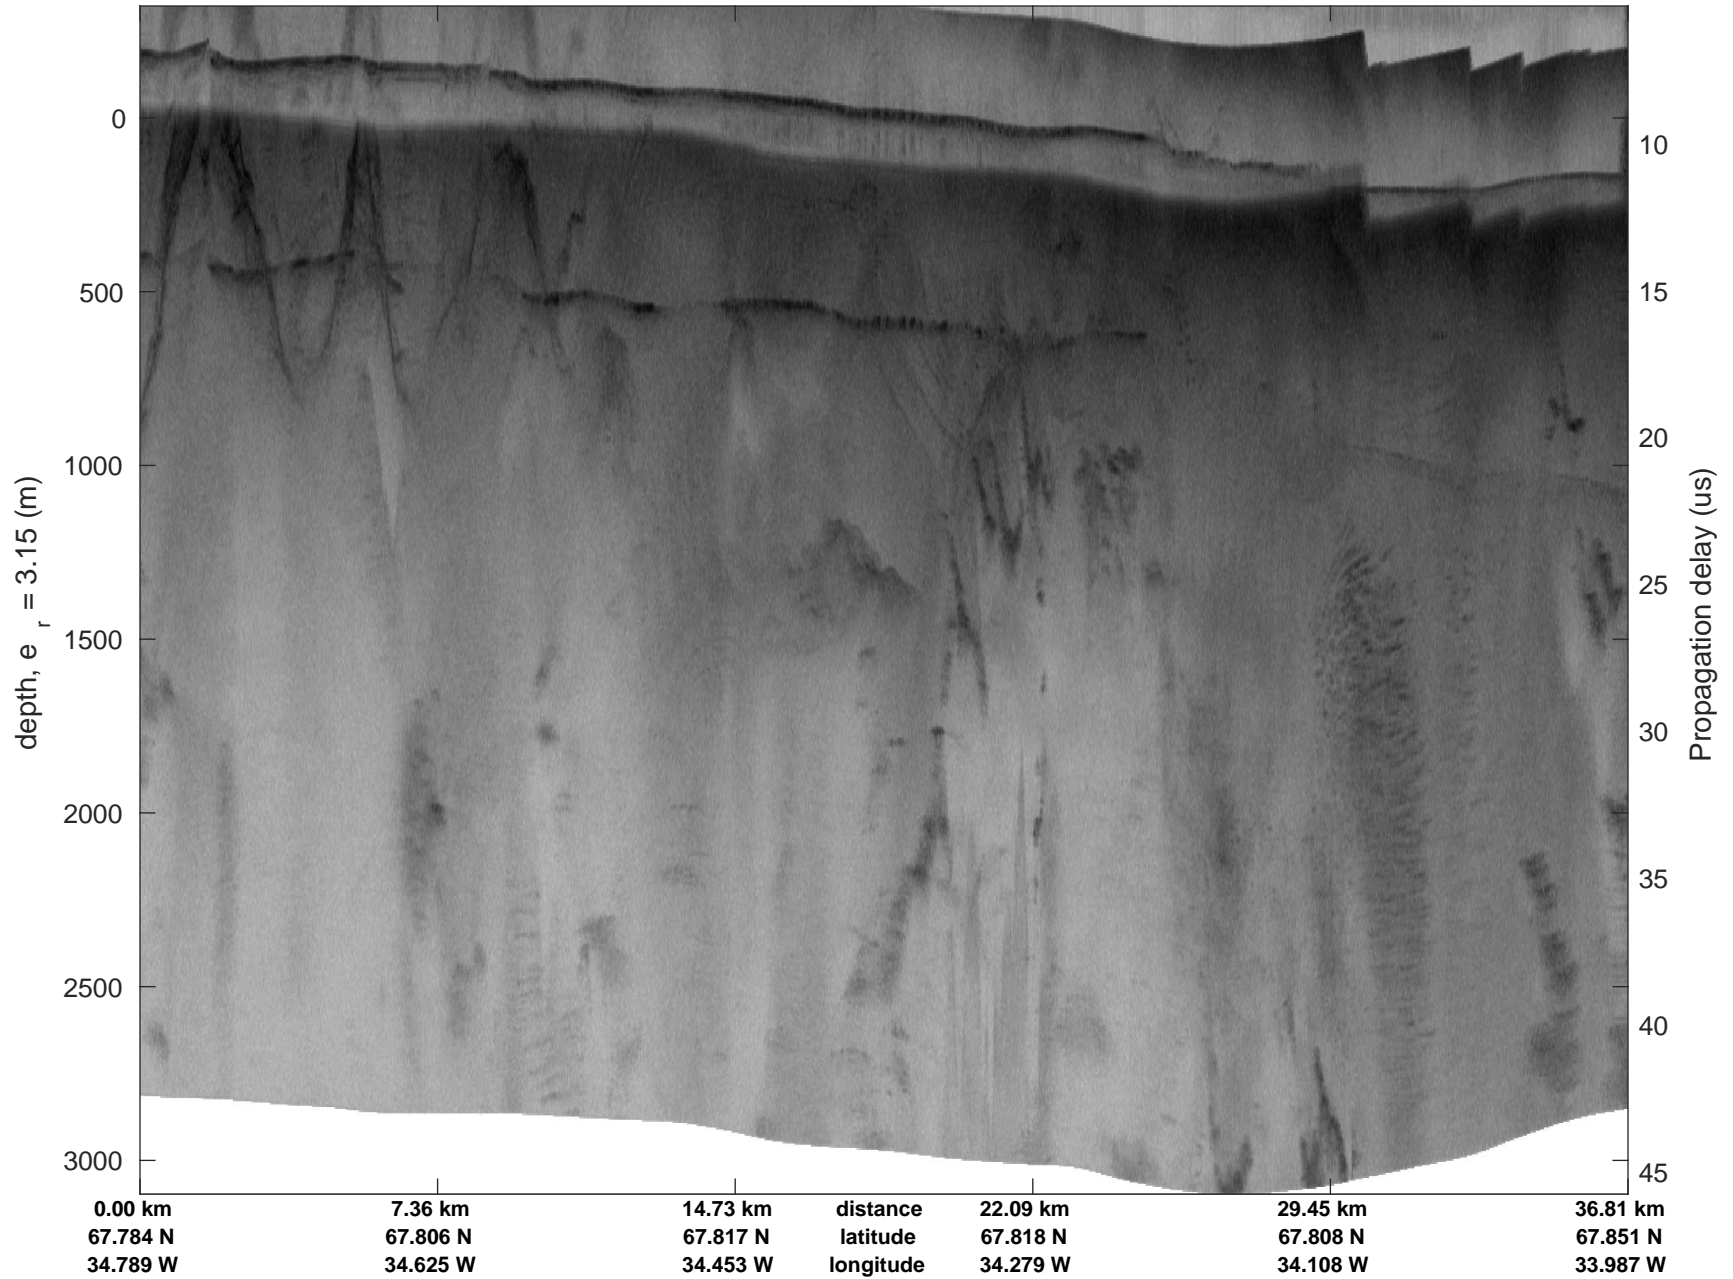

icards 2002_Greenland_P3: "" 20020604_07_007: 14:19:46.9 to 14:24:49.0 GPS

icards 2002_Greenland_P3: "" 20020604_07_007: 14:19:46.9 to 14:24:49.0 GPS

icards 2002_Greenland_P3: "" 20020604_07_008: 14:24:49.2 to 14:30:03.3 GPS

icards 2002_Greenland_P3: "" 20020604_07_008: 14:24:49.2 to 14:30:03.3 GPS

icards 2002_Greenland_P3: "" 20020604_07_009: 14:30:03.5 to 14:34:06.0 GPS

icards 2002_Greenland_P3: "" 20020604_07_009: 14:30:03.5 to 14:34:06.0 GPS