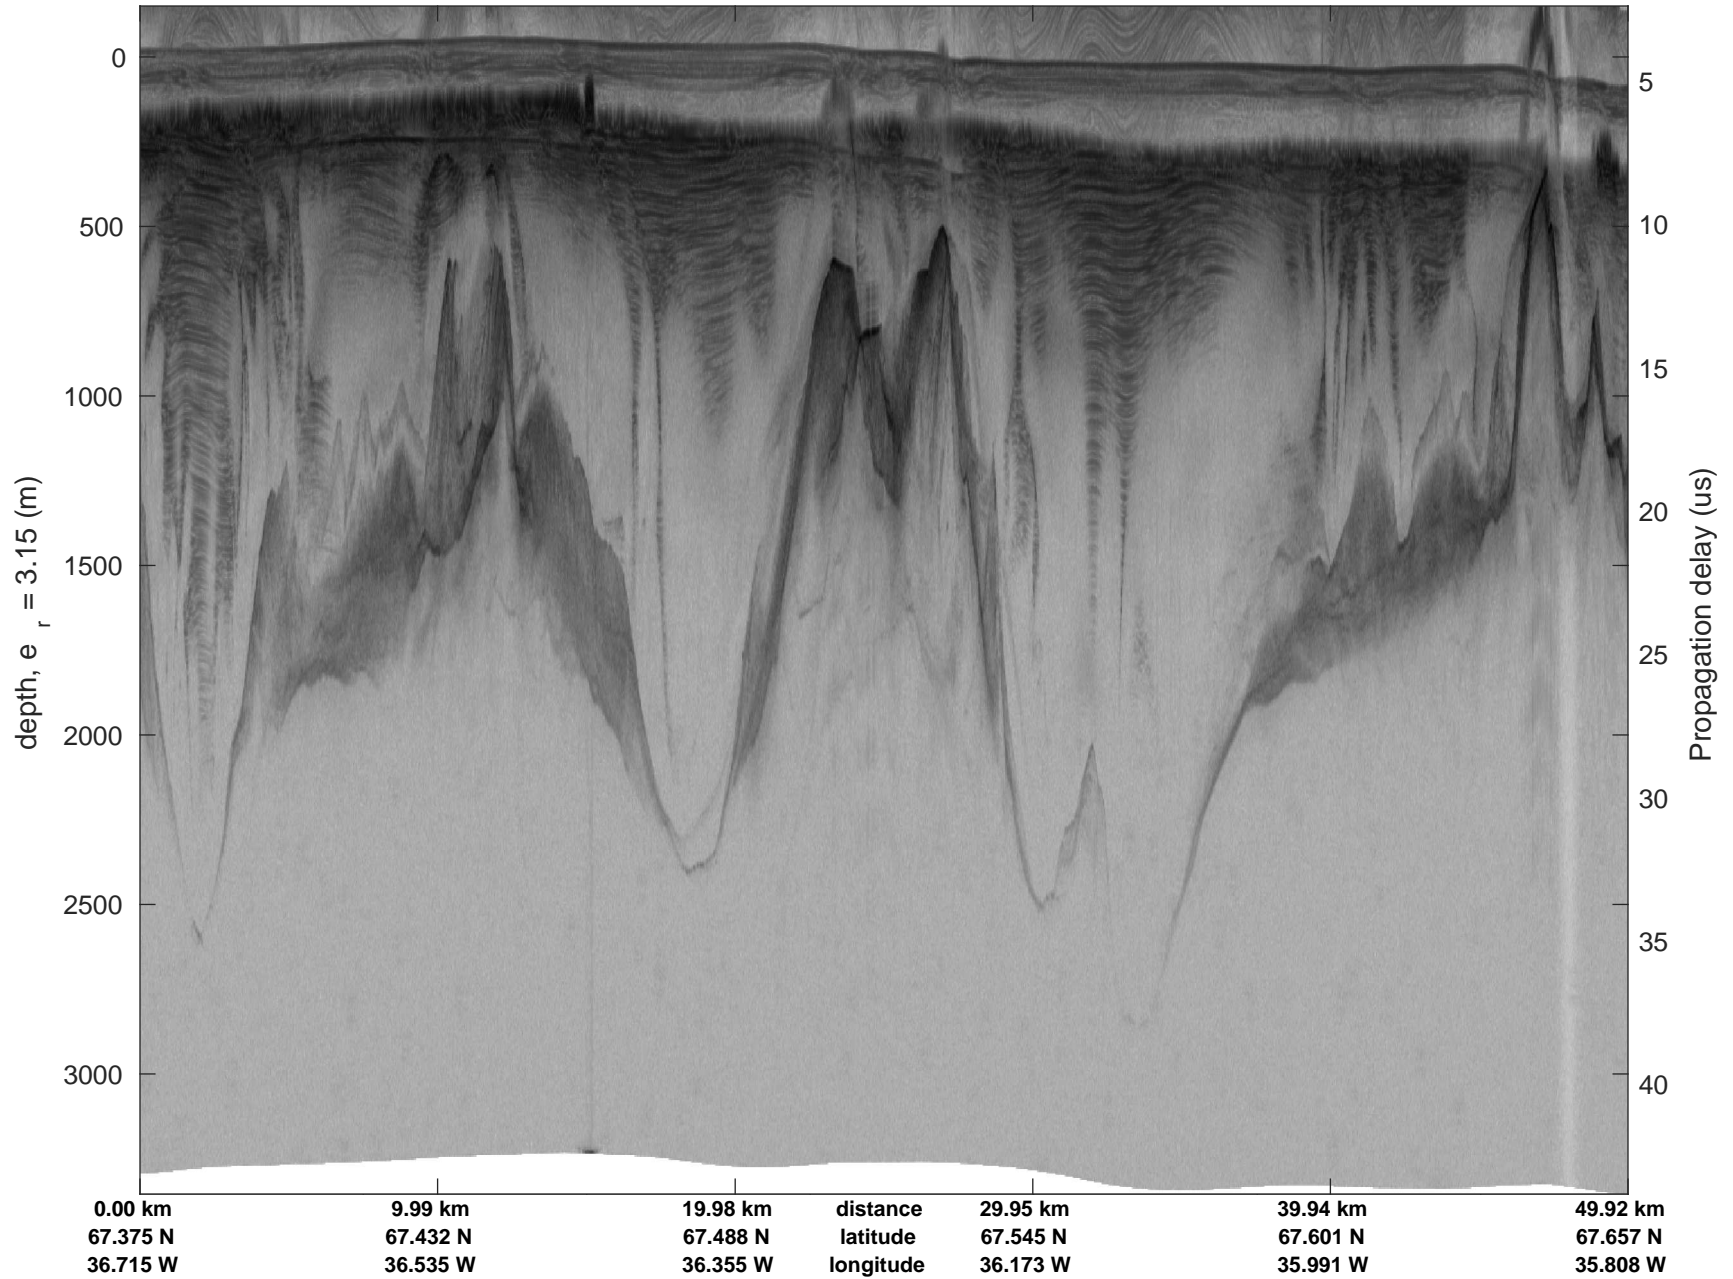

icards 2002_Greenland_P3: "" 20020604_07_005: 14:08:39.4 to 14:14:21.2 GPS

icards 2002_Greenland_P3: "" 20020604_07_006: 14:14:21.4 to 14:19:46.7 GPS

icards 2002_Greenland_P3: "" 20020604_07_006: 14:14:21.4 to 14:19:46.7 GPS

icards 2002_Greenland_P3: "" 20020604_07_007: 14:19:46.9 to 14:24:49.0 GPS

icards 2002_Greenland_P3: "" 20020604_07_007: 14:19:46.9 to 14:24:49.0 GPS

icards 2002_Greenland_P3: "" 20020604_07_008: 14:24:49.2 to 14:30:03.3 GPS