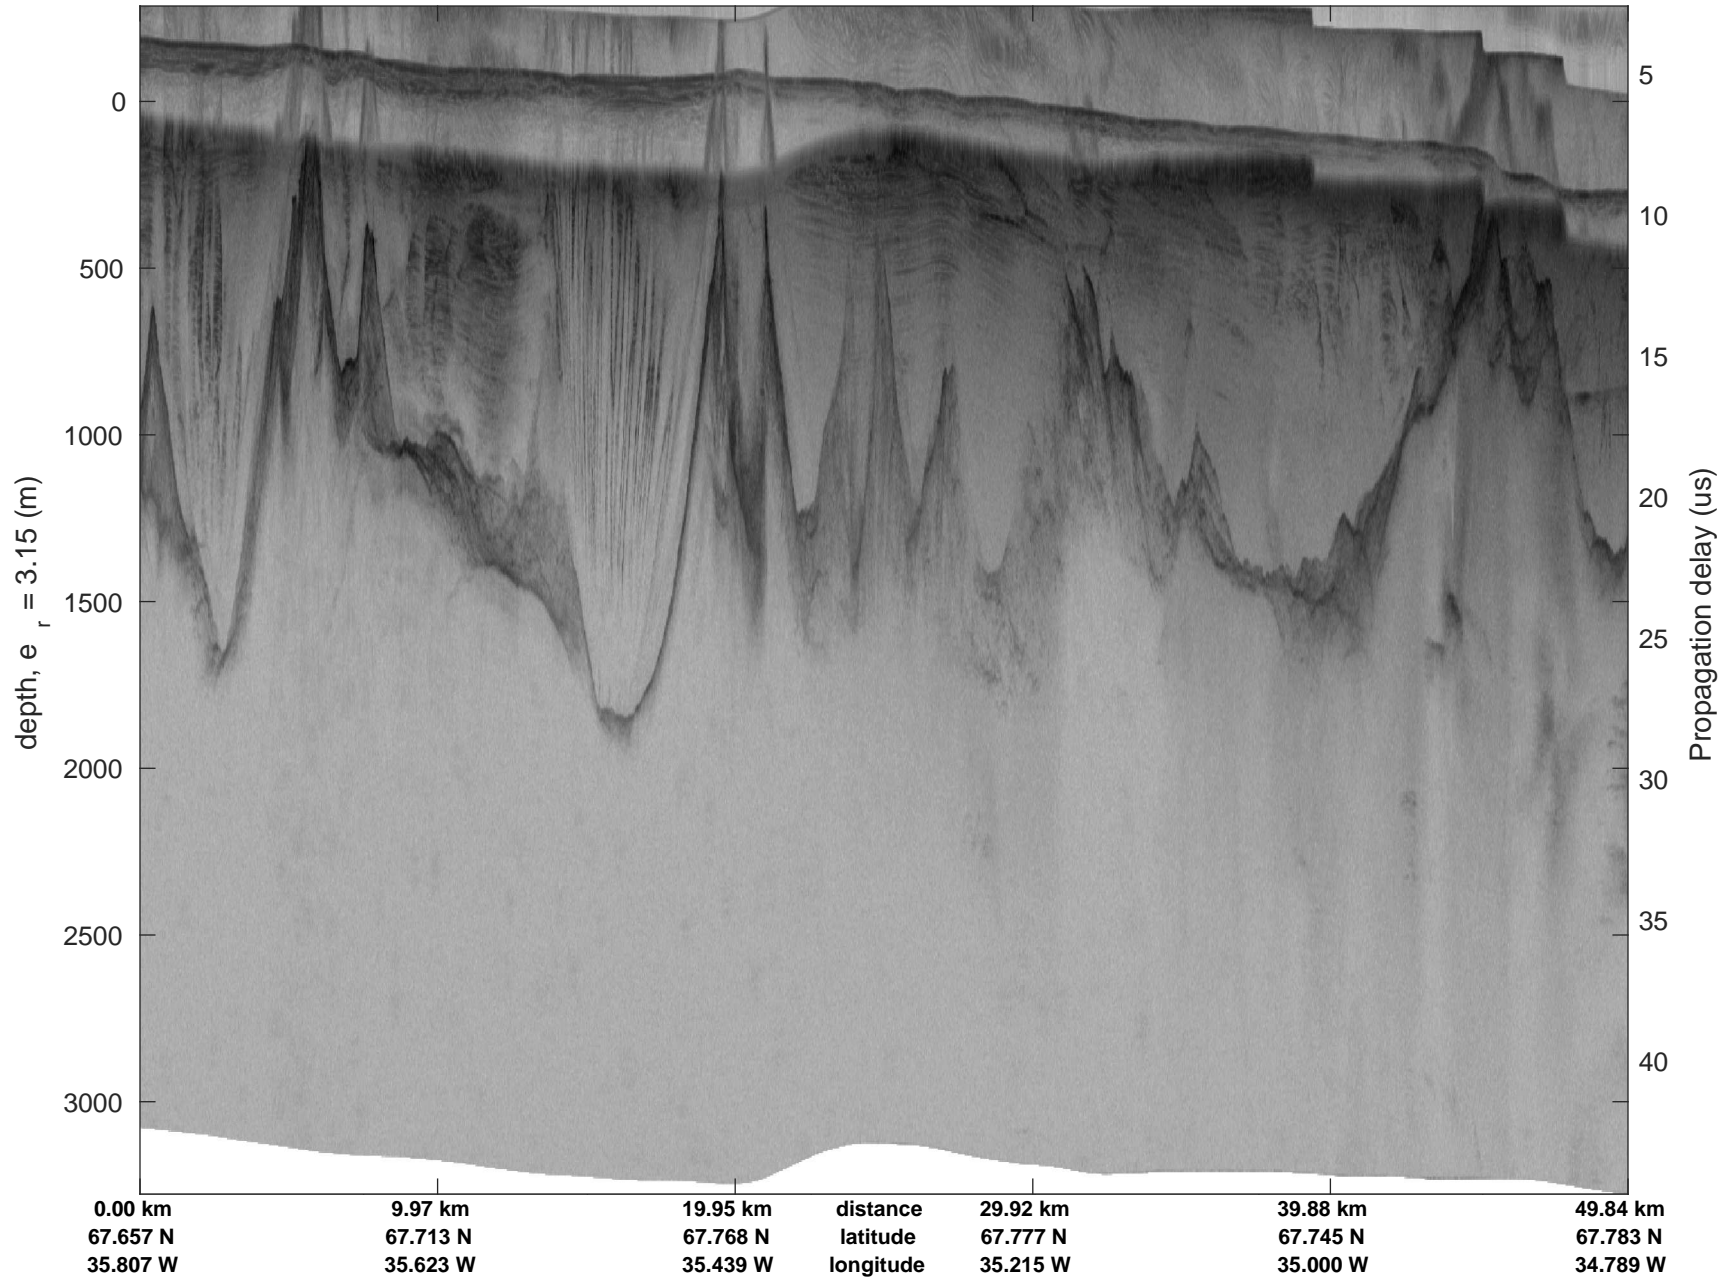

icards 2002_Greenland_P3: "" 20020604_07_007: 14:19:46.9 to 14:24:49.0 GPS

icards 2002_Greenland_P3: "" 20020604_07_007: 14:19:46.9 to 14:24:49.0 GPS

icards 2002_Greenland_P3: "" 20020604_07_008: 14:24:49.2 to 14:30:03.3 GPS

icards 2002_Greenland_P3: "" 20020604_07_008: 14:24:49.2 to 14:30:03.3 GPS

icards 2002_Greenland_P3: "" 20020604_07_009: 14:30:03.5 to 14:34:06.0 GPS

icards 2002_Greenland_P3: "" 20020604_07_009: 14:30:03.5 to 14:34:06.0 GPS