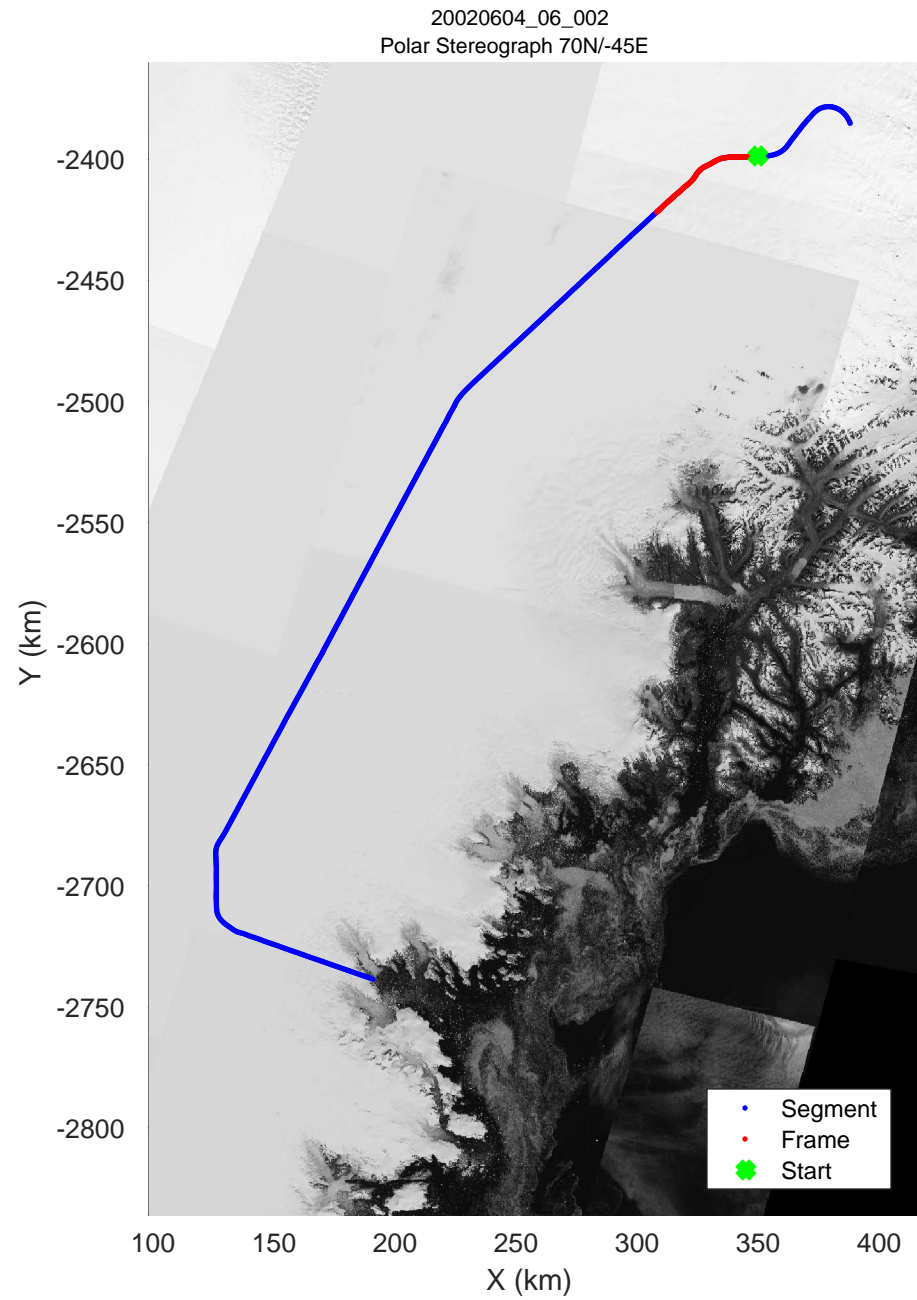

icards 2002_Greenland_P3: "" 20020604_06_001: 12:32:12.1 to 12:37:34.8 GPS

icards 2002_Greenland_P3: "" 20020604_06_001: 12:32:12.1 to 12:37:34.8 GPS

icards 2002_Greenland_P3: "" 20020604_06_002: 12:37:35.0 to 12:42:55.7 GPS

icards 2002_Greenland_P3: "" 20020604_06_002: 12:37:35.0 to 12:42:55.7 GPS

icards 2002_Greenland_P3: "" 20020604_06_003: 12:42:55.9 to 12:48:24.9 GPS

icards 2002_Greenland_P3: "" 20020604_06_003: 12:42:55.9 to 12:48:24.9 GPS