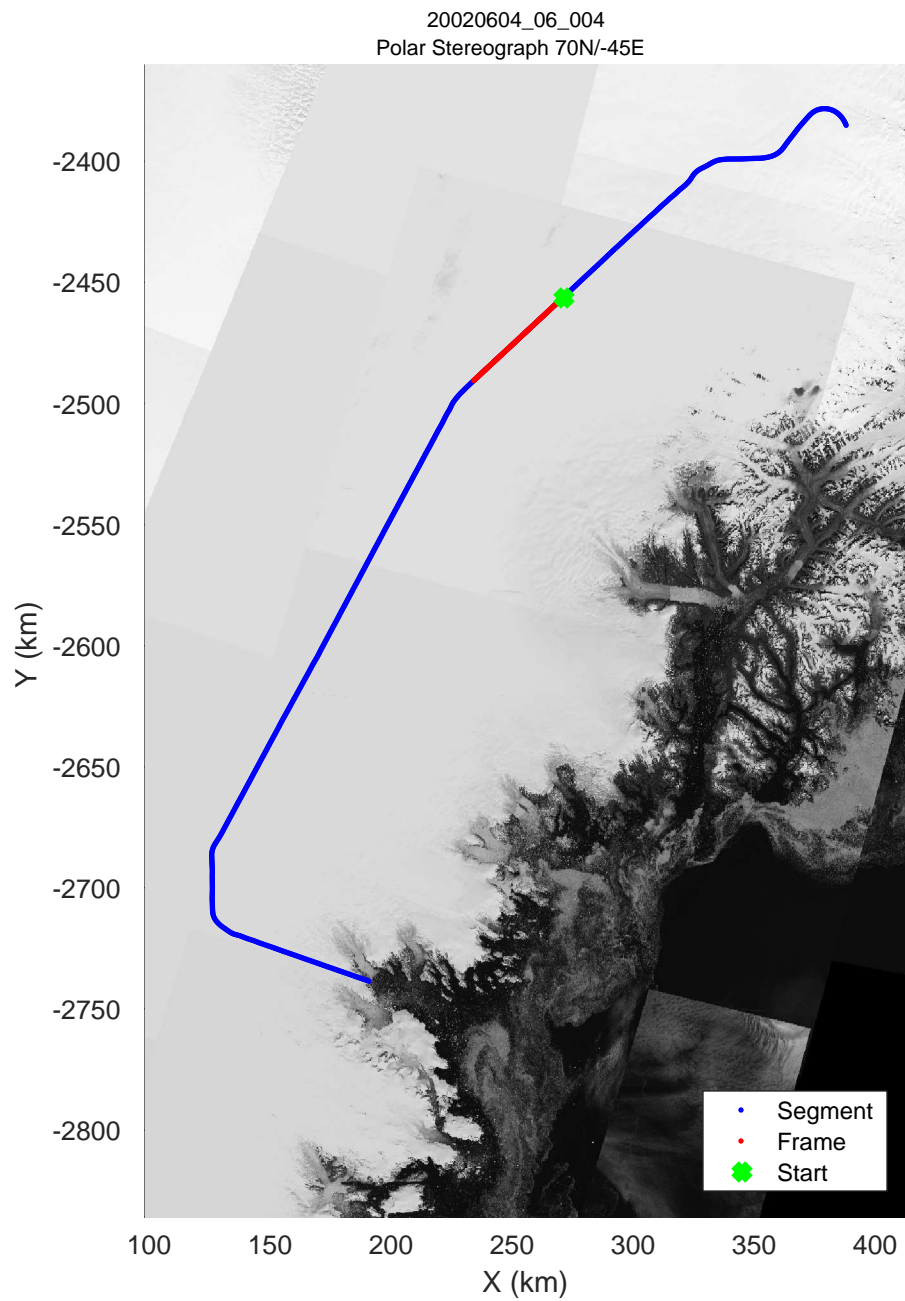

icards 2002_Greenland_P3: "" 20020604_06_002: 12:37:35.0 to 12:42:55.7 GPS

icards 2002_Greenland_P3: "" 20020604_06_003: 12:42:55.9 to 12:48:24.9 GPS

icards 2002_Greenland_P3: "" 20020604_06_003: 12:42:55.9 to 12:48:24.9 GPS

icards 2002_Greenland_P3: "" 20020604_06_004: 12:48:25.1 to 12:53:48.2 GPS

icards 2002_Greenland_P3: "" 20020604_06_004: 12:48:25.1 to 12:53:48.2 GPS

icards 2002_Greenland_P3: "" 20020604_06_005: 12:53:48.4 to 12:59:15.9 GPS