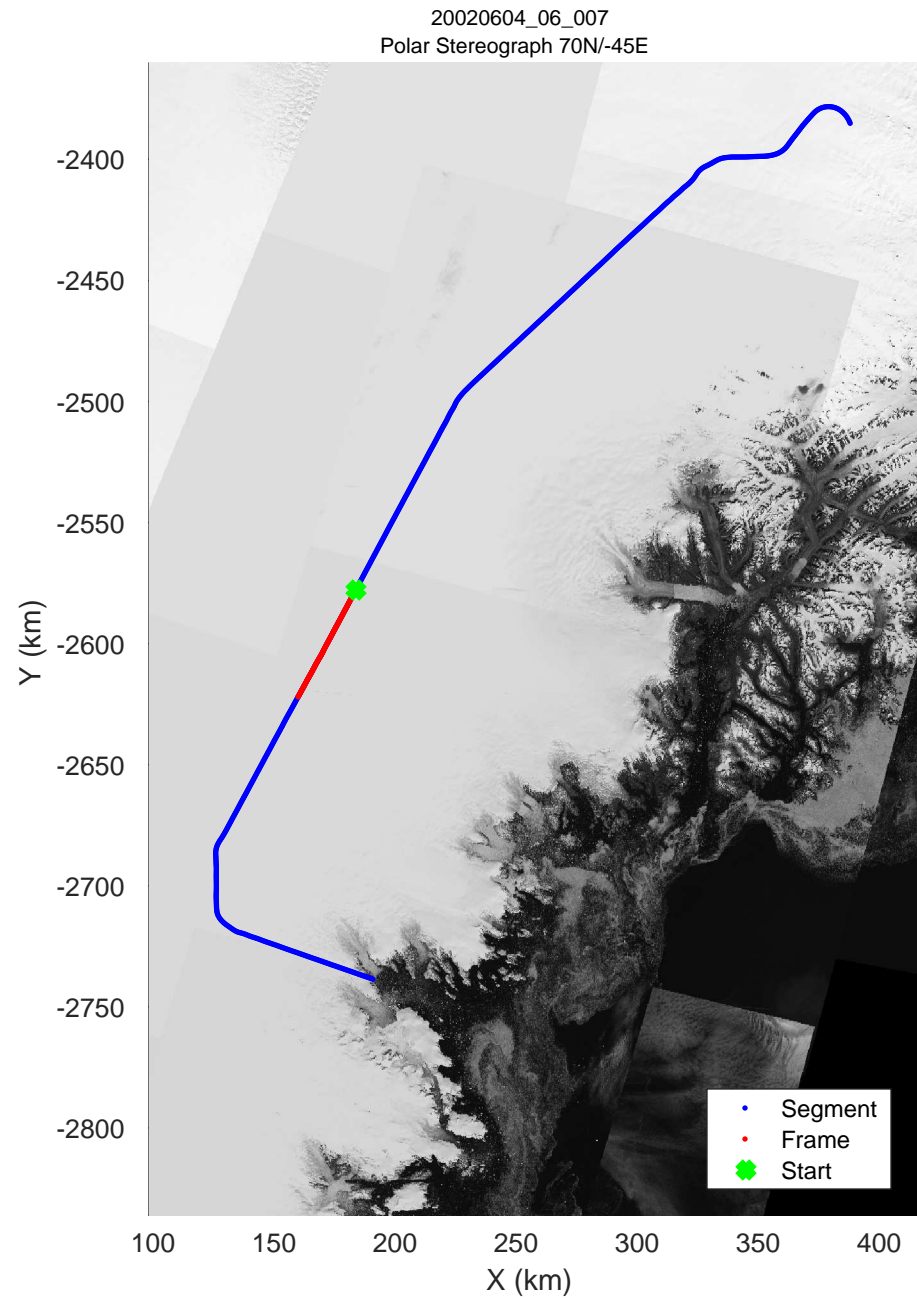

icards 2002_Greenland_P3: "" 20020604_06_005: 12:53:48.4 to 12:59:15.9 GPS

icards 2002_Greenland_P3: "" 20020604_06_006: 12:59:16.1 to 13:04:51.8 GPS

icards 2002_Greenland_P3: "" 20020604_06_006: 12:59:16.1 to 13:04:51.8 GPS