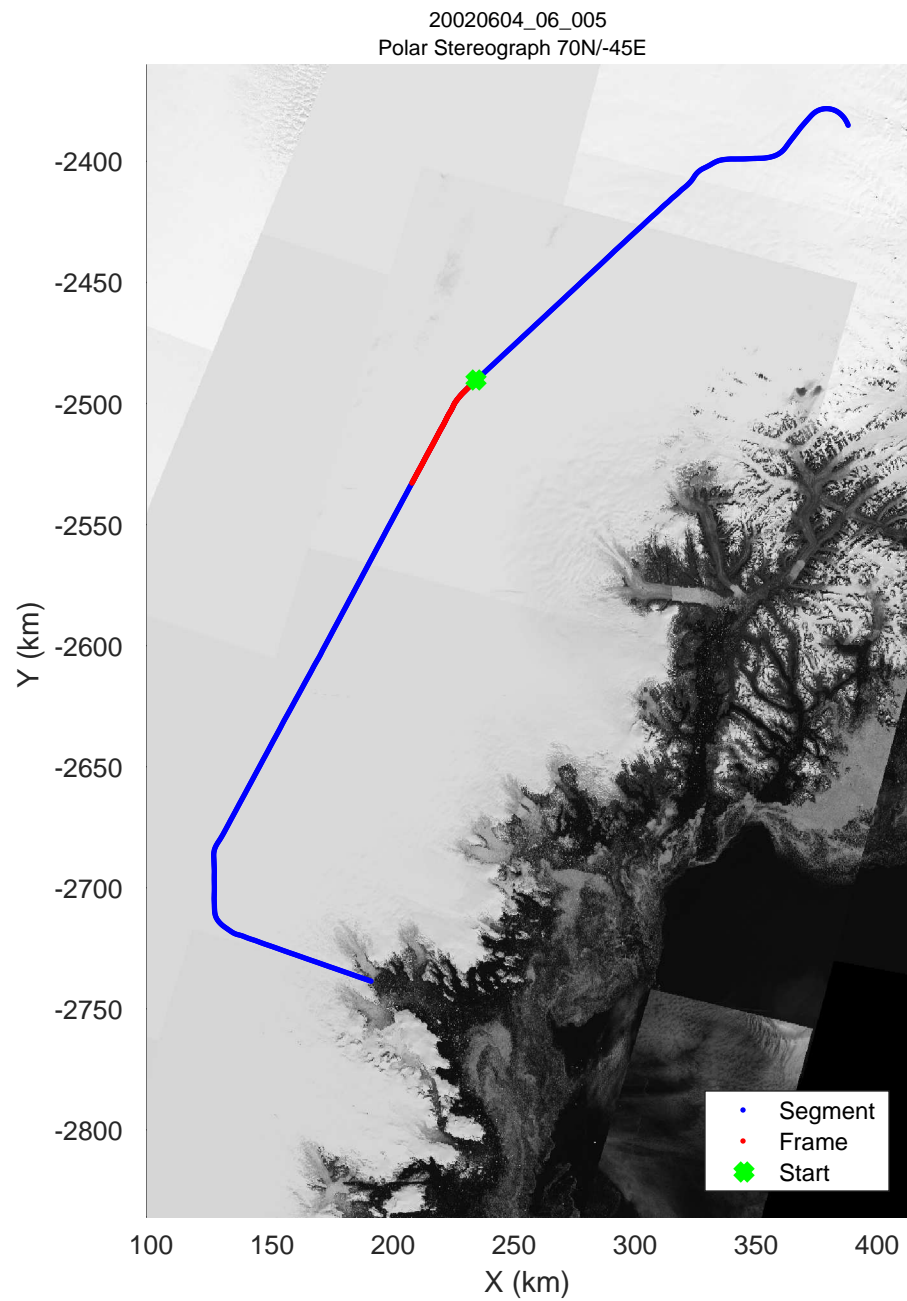

icards 2002_Greenland_P3: "" 20020604_06_002: 12:37:35.0 to 12:42:55.7 GPS

icards 2002_Greenland_P3: "" 20020604_06_003: 12:42:55.9 to 12:48:24.9 GPS

icards 2002_Greenland_P3: "" 20020604_06_003: 12:42:55.9 to 12:48:24.9 GPS

icards 2002_Greenland_P3: "" 20020604_06_004: 12:48:25.1 to 12:53:48.2 GPS

icards 2002_Greenland_P3: "" 20020604_06_004: 12:48:25.1 to 12:53:48.2 GPS

icards 2002_Greenland_P3: "" 20020604_06_005: 12:53:48.4 to 12:59:15.9 GPS