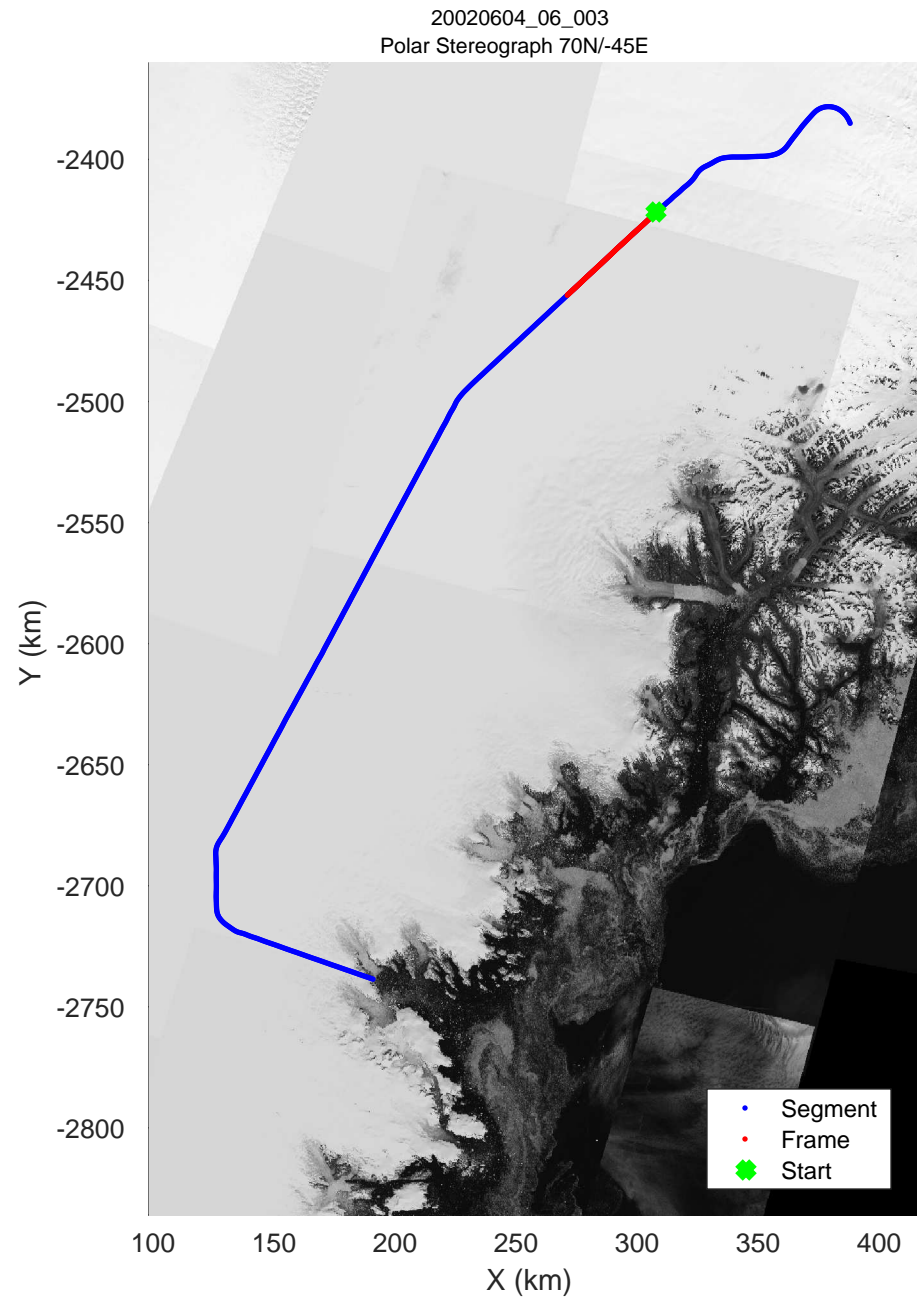

icards 2002_Greenland_P3: "" 20020604_06_001: 12:32:12.1 to 12:37:34.8 GPS

icards 2002_Greenland_P3: "" 20020604_06_001: 12:32:12.1 to 12:37:34.8 GPS

icards 2002_Greenland_P3: "" 20020604_06_002: 12:37:35.0 to 12:42:55.7 GPS

icards 2002_Greenland_P3: "" 20020604_06_002: 12:37:35.0 to 12:42:55.7 GPS

icards 2002_Greenland_P3: "" 20020604_06_003: 12:42:55.9 to 12:48:24.9 GPS

icards 2002_Greenland_P3: "" 20020604_06_003: 12:42:55.9 to 12:48:24.9 GPS