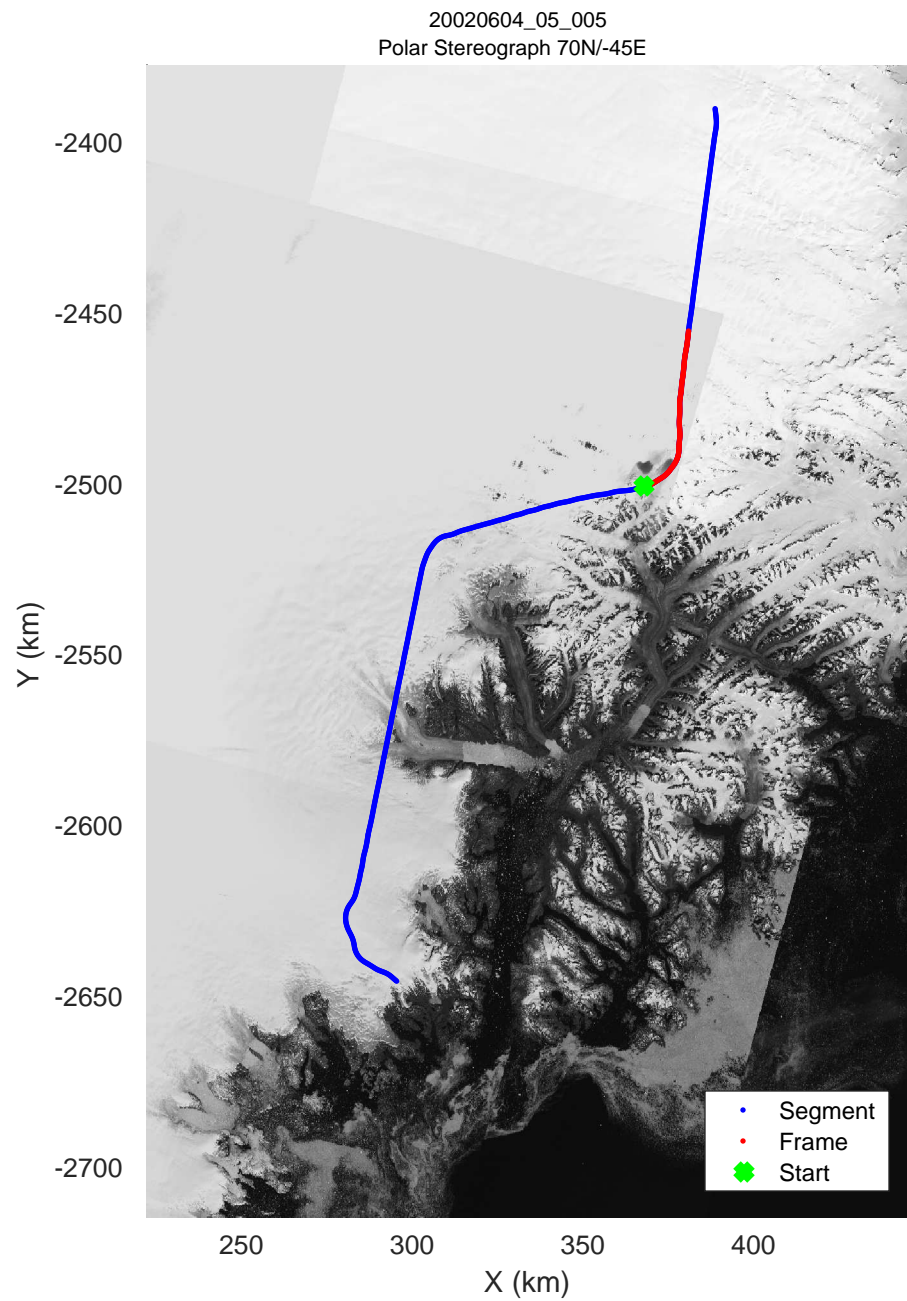

icards 2002\_Greenland\_P3: "" 20020604\_05\_004: 12:14:28.3 to 12:19:52.3 GPS

icards 2002\_Greenland\_P3: "" 20020604\_05\_004: 12:14:28.3 to 12:19:52.3 GPS

icards 2002\_Greenland\_P3: "" 20020604\_05\_005: 12:19:52.5 to 12:25:04.4 GPS