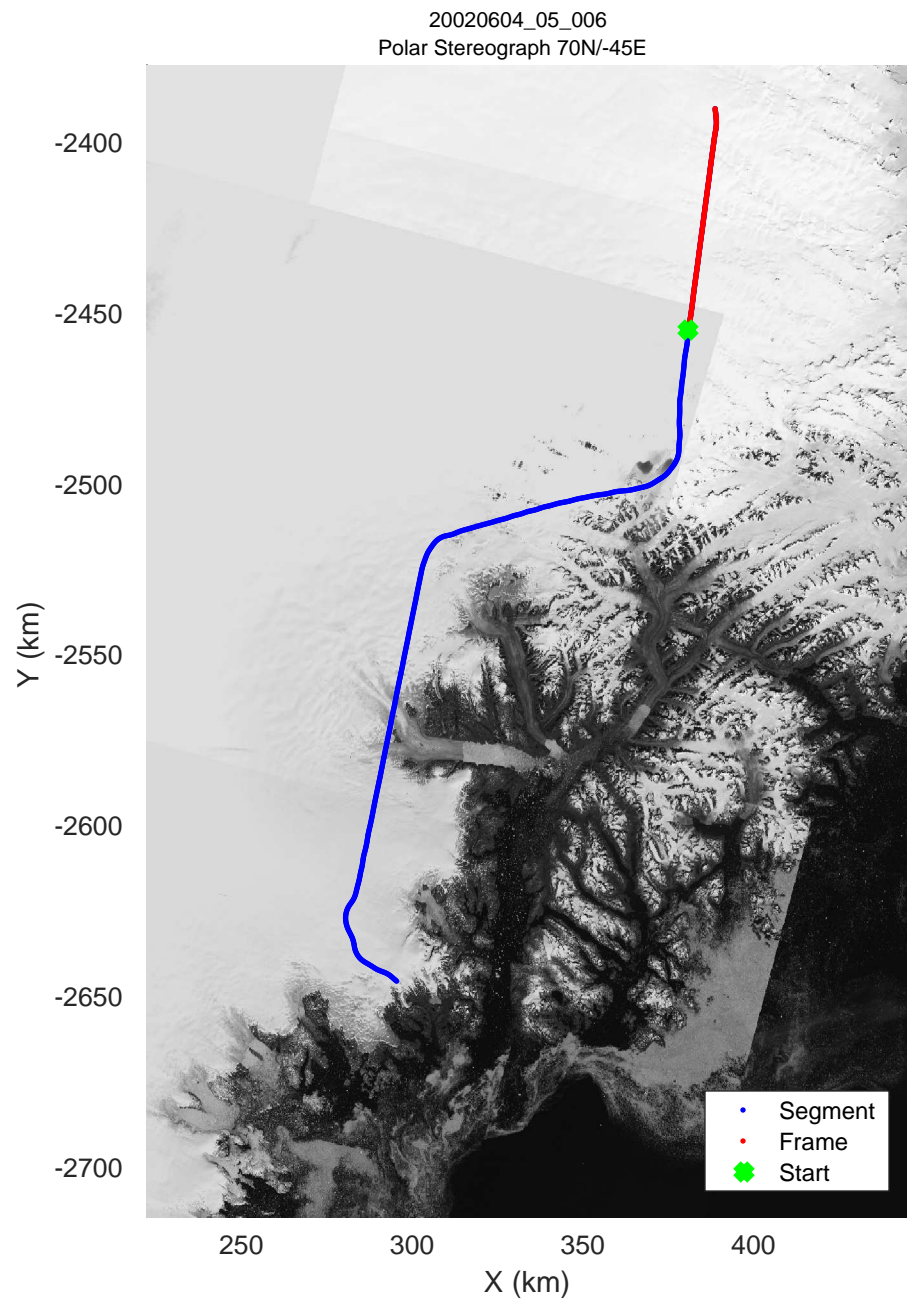

icards 2002\_Greenland\_P3: "" 20020604\_05\_004: 12:14:28.3 to 12:19:52.3 GPS

icards 2002\_Greenland\_P3: "" 20020604\_05\_004: 12:14:28.3 to 12:19:52.3 GPS

icards 2002\_Greenland\_P3: "" 20020604\_05\_005: 12:19:52.5 to 12:25:04.4 GPS

icards 2002\_Greenland\_P3: "" 20020604\_05\_005: 12:19:52.5 to 12:25:04.4 GPS

icards 2002\_Greenland\_P3: "" 20020604\_05\_006: 12:25:04.5 to 12:31:42.5 GPS

icards 2002\_Greenland\_P3: "" 20020604\_05\_006: 12:25:04.5 to 12:31:42.5 GPS