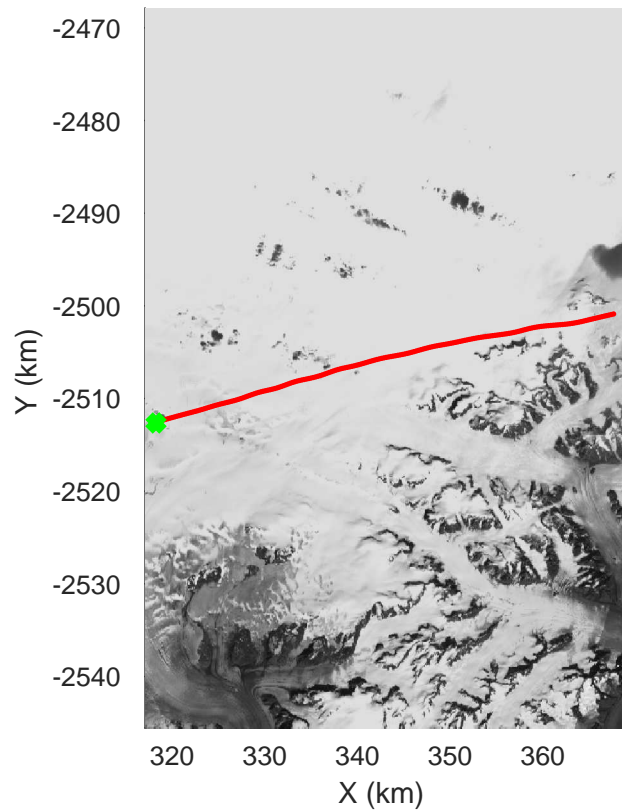

icards 2002\_Greenland\_P3: "" 20020604\_05\_002: 12:03:27.5 to 12:08:56.2 GPS

icards 2002\_Greenland\_P3: "" 20020604\_05\_003: 12:08:56.5 to 12:14:28.1 GPS

icards 2002\_Greenland\_P3: "" 20020604\_05\_003: 12:08:56.5 to 12:14:28.1 GPS