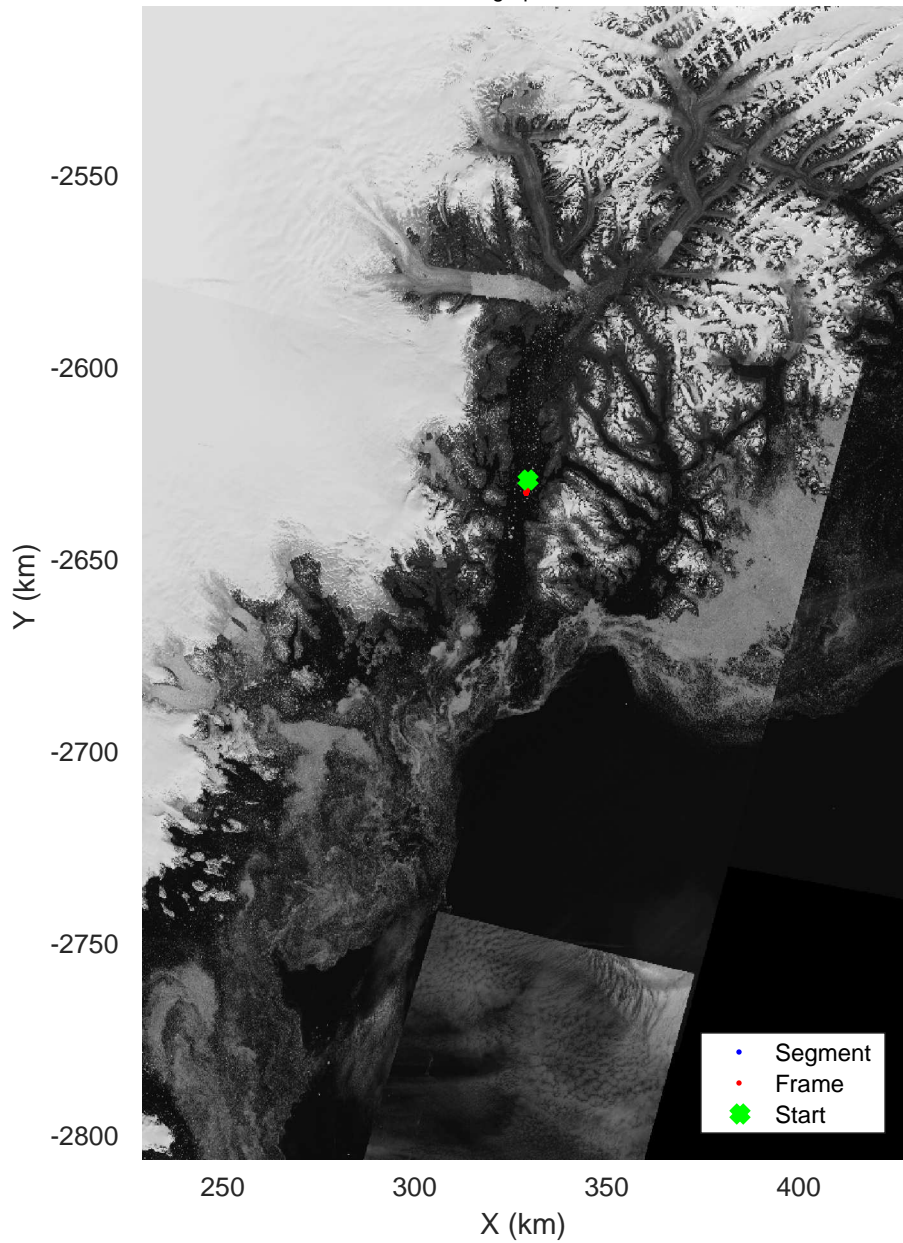

20020604_04_001
Polar Stereograph 70N/-45E

icards 2002_Greenland_P3: "" 20020604_04_001: 11:49:29.1 to 11:49:51.9 GPS

icards 2002_Greenland_P3: "" 20020604_04_001: 11:49:29.1 to 11:49:51.9 GPS