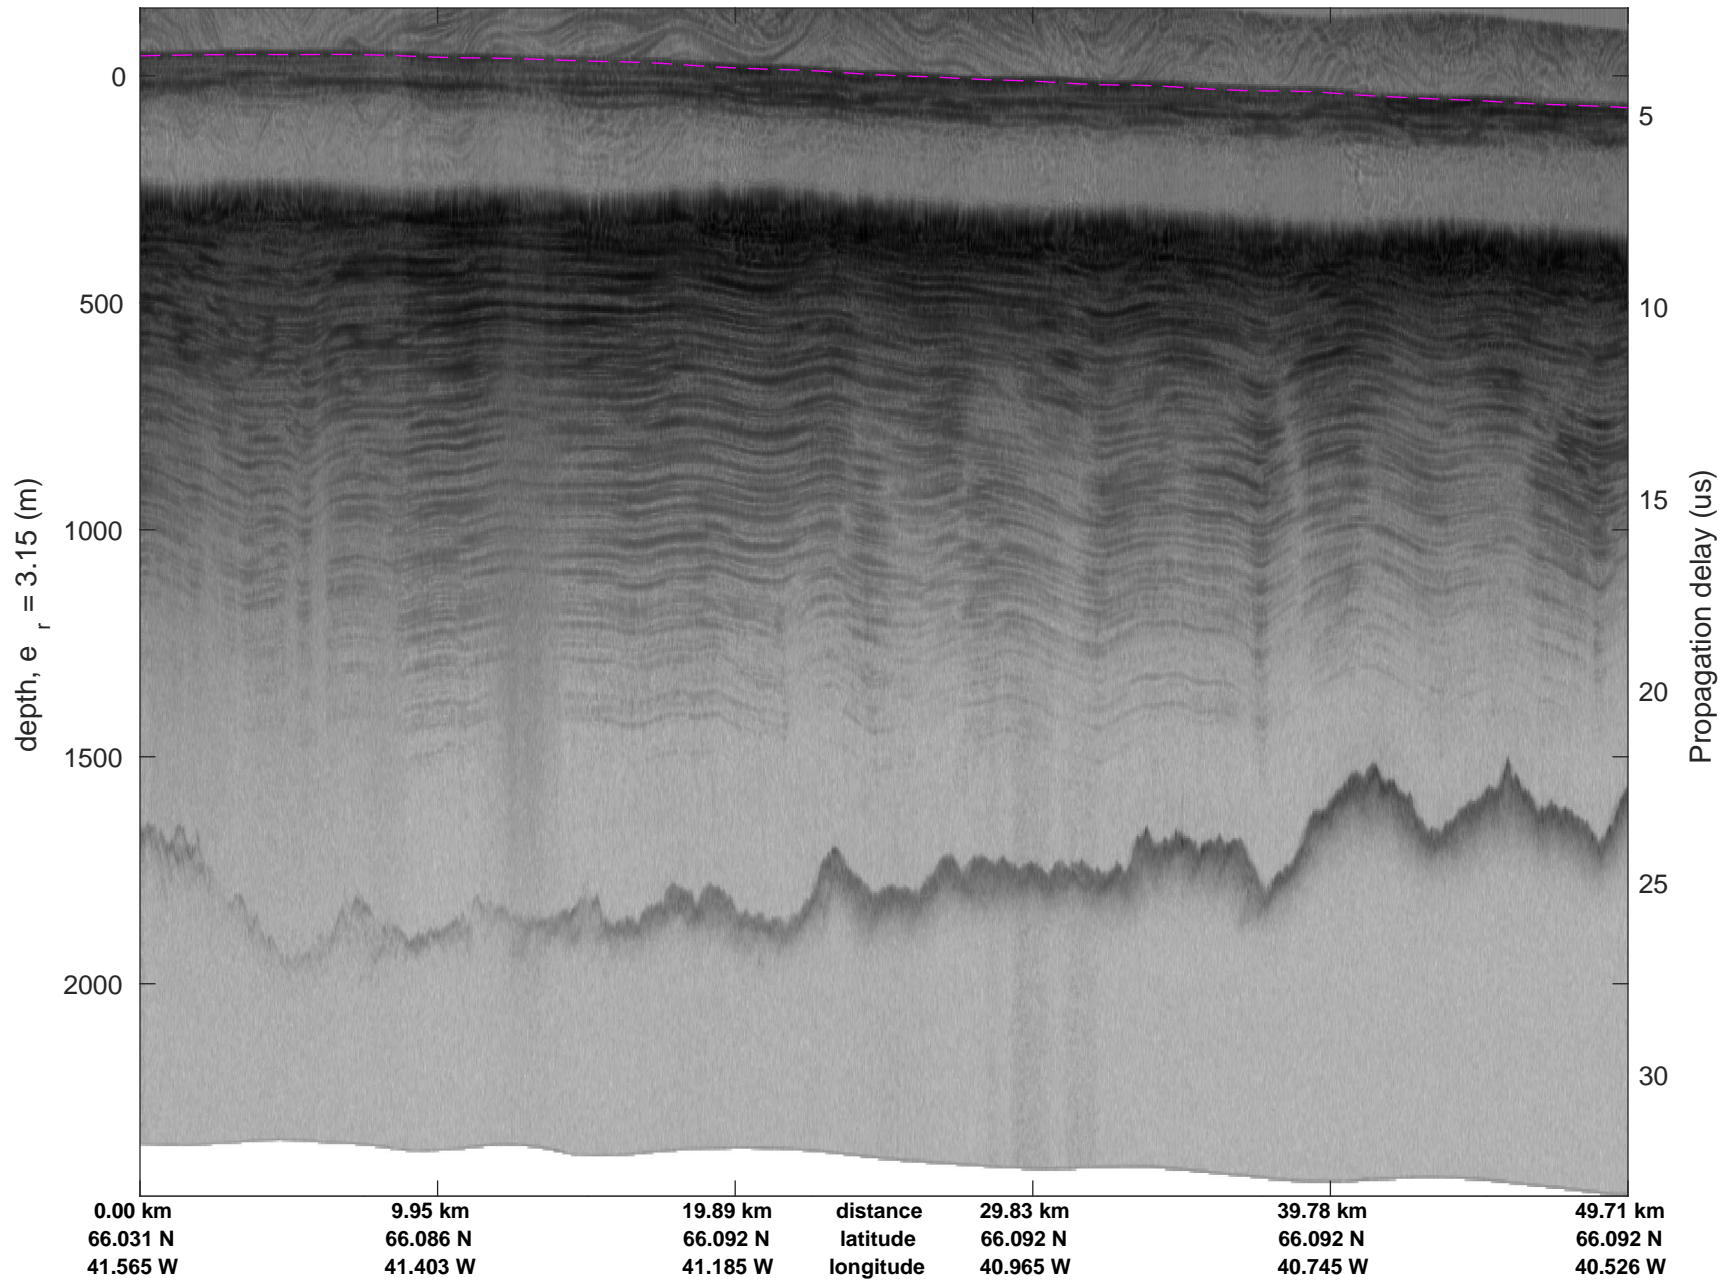

icards 2002_Greenland_P3: "" 20020604_03_001: 11:26:59.1 to 11:32:37.4 GPS

icards 2002_Greenland_P3: "" 20020604_03_001: 11:26:59.1 to 11:32:37.4 GPS

20020604_03_002
Polar Stereograph 70N/-45E

icards 2002_Greenland_P3: "" 20020604_03_002: 11:32:37.6 to 11:38:23.0 GPS

icards 2002_Greenland_P3: "" 20020604_03_002: 11:32:37.6 to 11:38:23.0 GPS

icards 2002_Greenland_P3: "" 20020604_03_003: 11:38:23.2 to 11:45:07.2 GPS

icards 2002_Greenland_P3: "" 20020604_03_003: 11:38:23.2 to 11:45:07.2 GPS