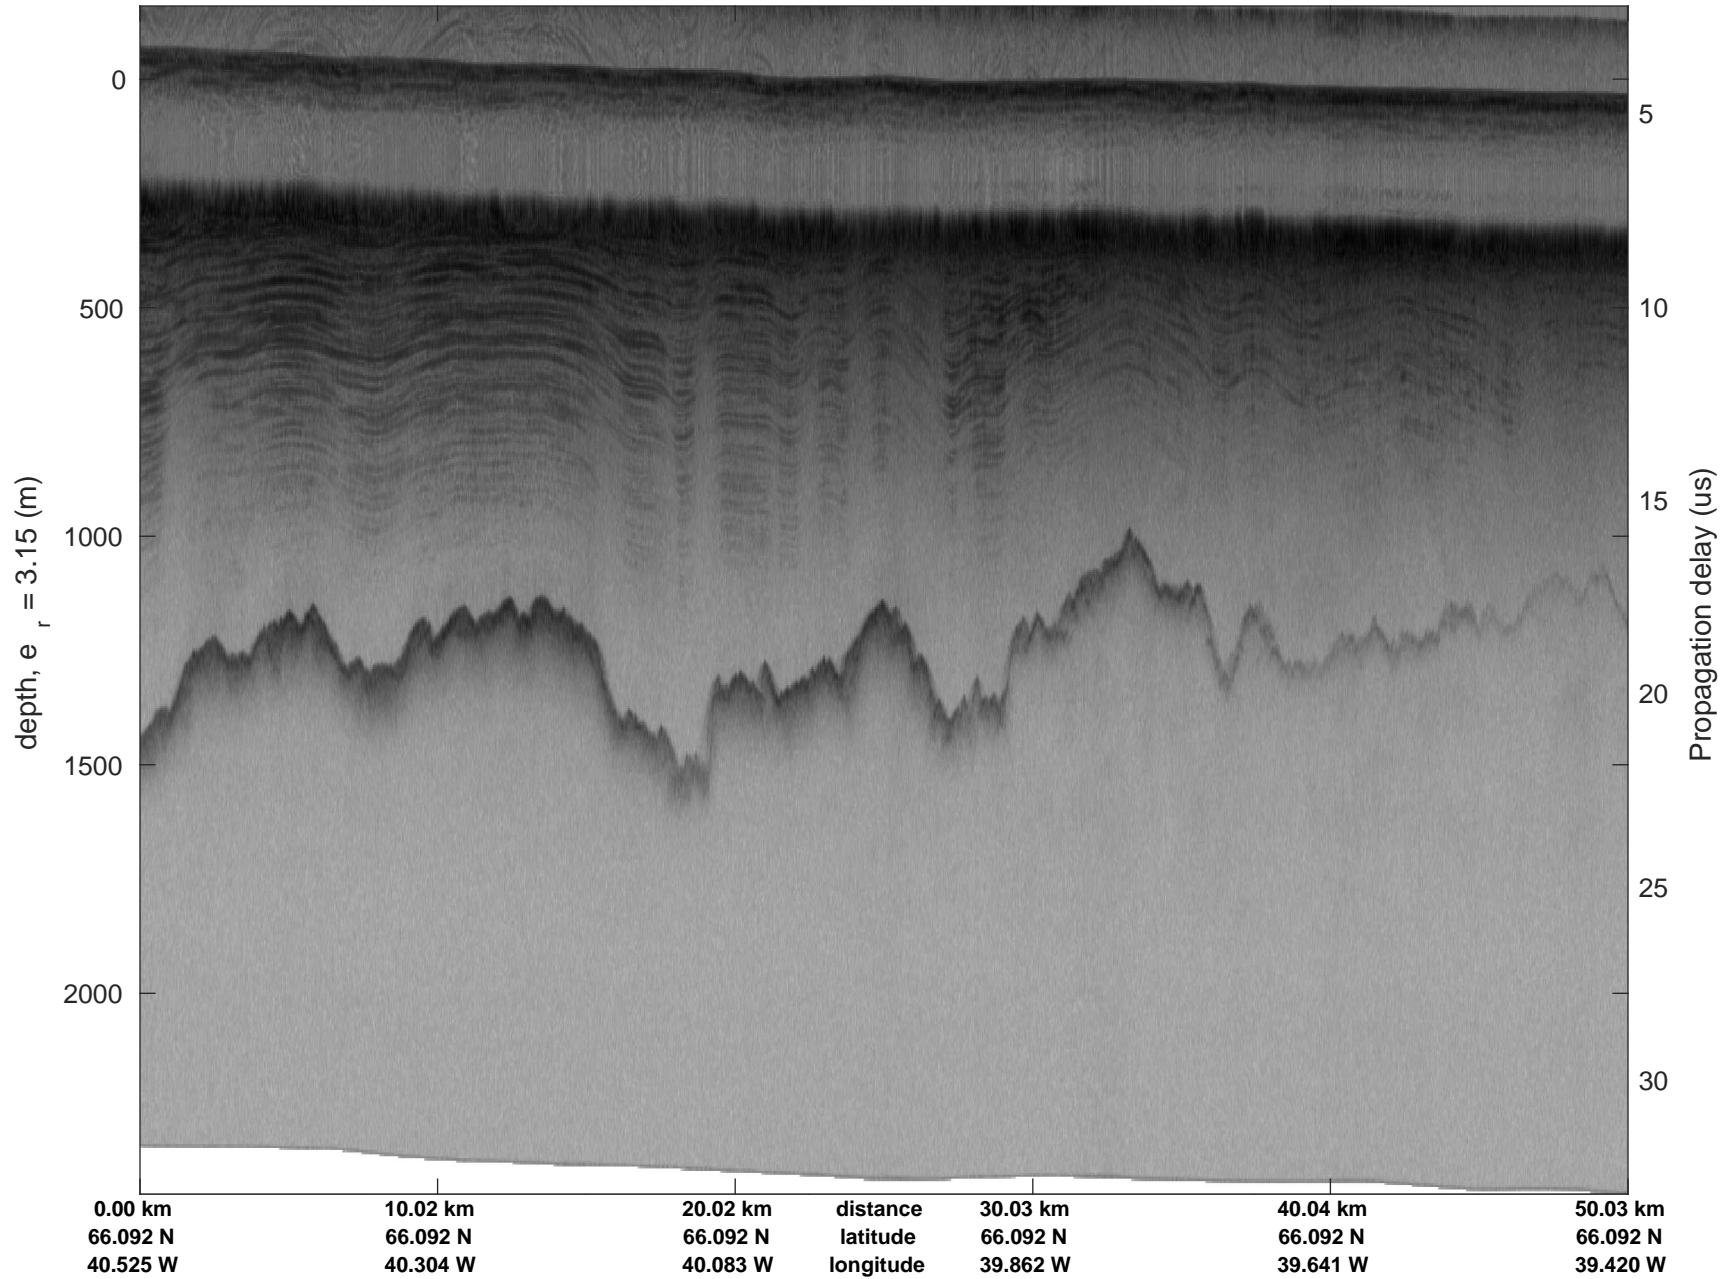

icards 2002_Greenland_P3: "" 20020604_03_001: 11:26:59.1 to 11:32:37.4 GPS

icards 2002_Greenland_P3: "" 20020604_03_001: 11:26:59.1 to 11:32:37.4 GPS

20020604_03_002
Polar Stereograph 70N/-45E

icards 2002_Greenland_P3: "" 20020604_03_002: 11:32:37.6 to 11:38:23.0 GPS

icards 2002_Greenland_P3: "" 20020604_03_002: 11:32:37.6 to 11:38:23.0 GPS

icards 2002_Greenland_P3: "" 20020604_03_003: 11:38:23.2 to 11:45:07.2 GPS

icards 2002_Greenland_P3: "" 20020604_03_003: 11:38:23.2 to 11:45:07.2 GPS