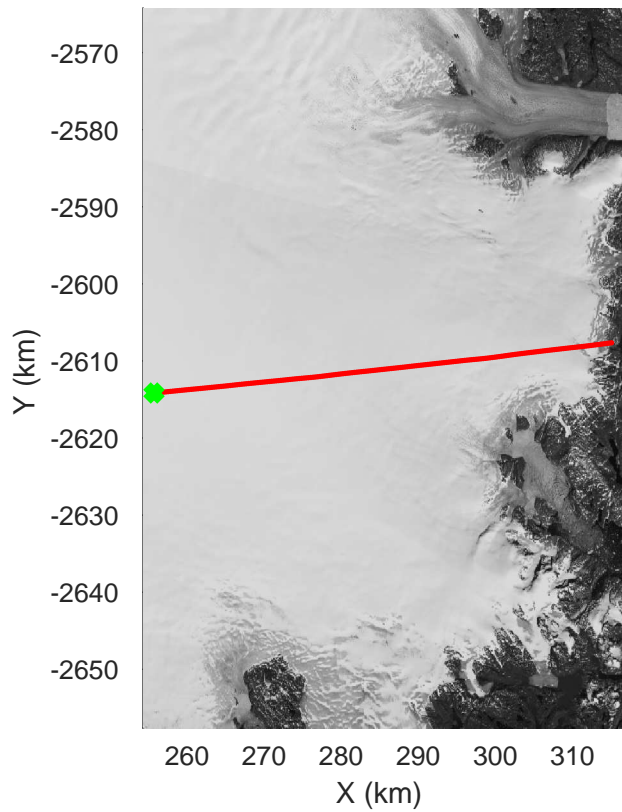

icards 2002_Greenland_P3: "" 20020604_03_001: 11:26:59.1 to 11:32:37.4 GPS

icards 2002_Greenland_P3: "" 20020604_03_001: 11:26:59.1 to 11:32:37.4 GPS

20020604_03_002
Polar Stereograph 70N/-45E

icards 2002_Greenland_P3: "" 20020604_03_002: 11:32:37.6 to 11:38:23.0 GPS

icards 2002_Greenland_P3: "" 20020604_03_002: 11:32:37.6 to 11:38:23.0 GPS

icards 2002_Greenland_P3: "" 20020604_03_003: 11:38:23.2 to 11:45:07.2 GPS

icards 2002_Greenland_P3: "" 20020604_03_003: 11:38:23.2 to 11:45:07.2 GPS