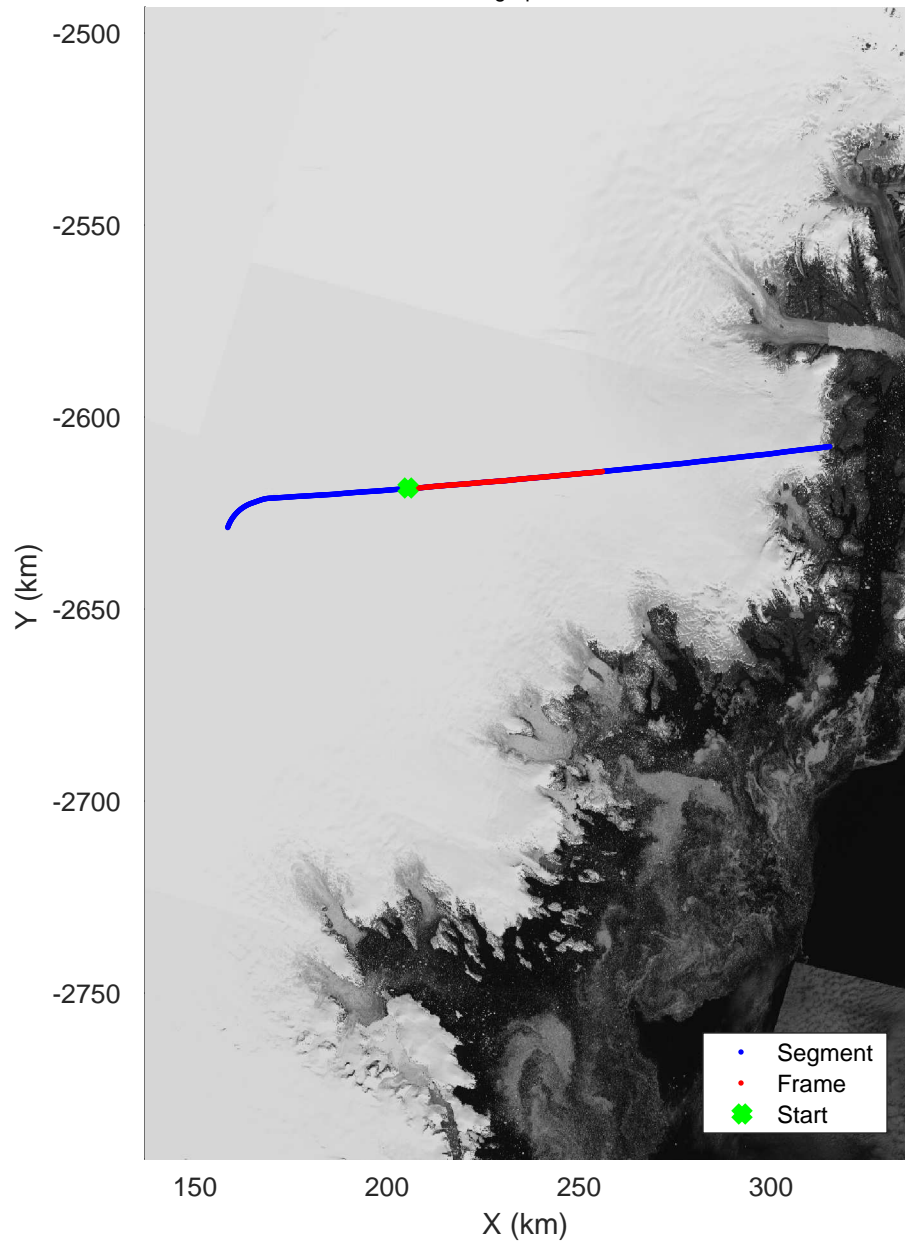

icards 2002_Greenland_P3: "" 20020604_03_001: 11:26:59.1 to 11:32:37.4 GPS

icards 2002_Greenland_P3: "" 20020604_03_001: 11:26:59.1 to 11:32:37.4 GPS

20020604_03_002
Polar Stereograph 70N/-45E

icards 2002_Greenland_P3: "" 20020604_03_002: 11:32:37.6 to 11:38:23.0 GPS

icards 2002_Greenland_P3: "" 20020604_03_002: 11:32:37.6 to 11:38:23.0 GPS

icards 2002_Greenland_P3: "" 20020604_03_003: 11:38:23.2 to 11:45:07.2 GPS

icards 2002_Greenland_P3: "" 20020604_03_003: 11:38:23.2 to 11:45:07.2 GPS