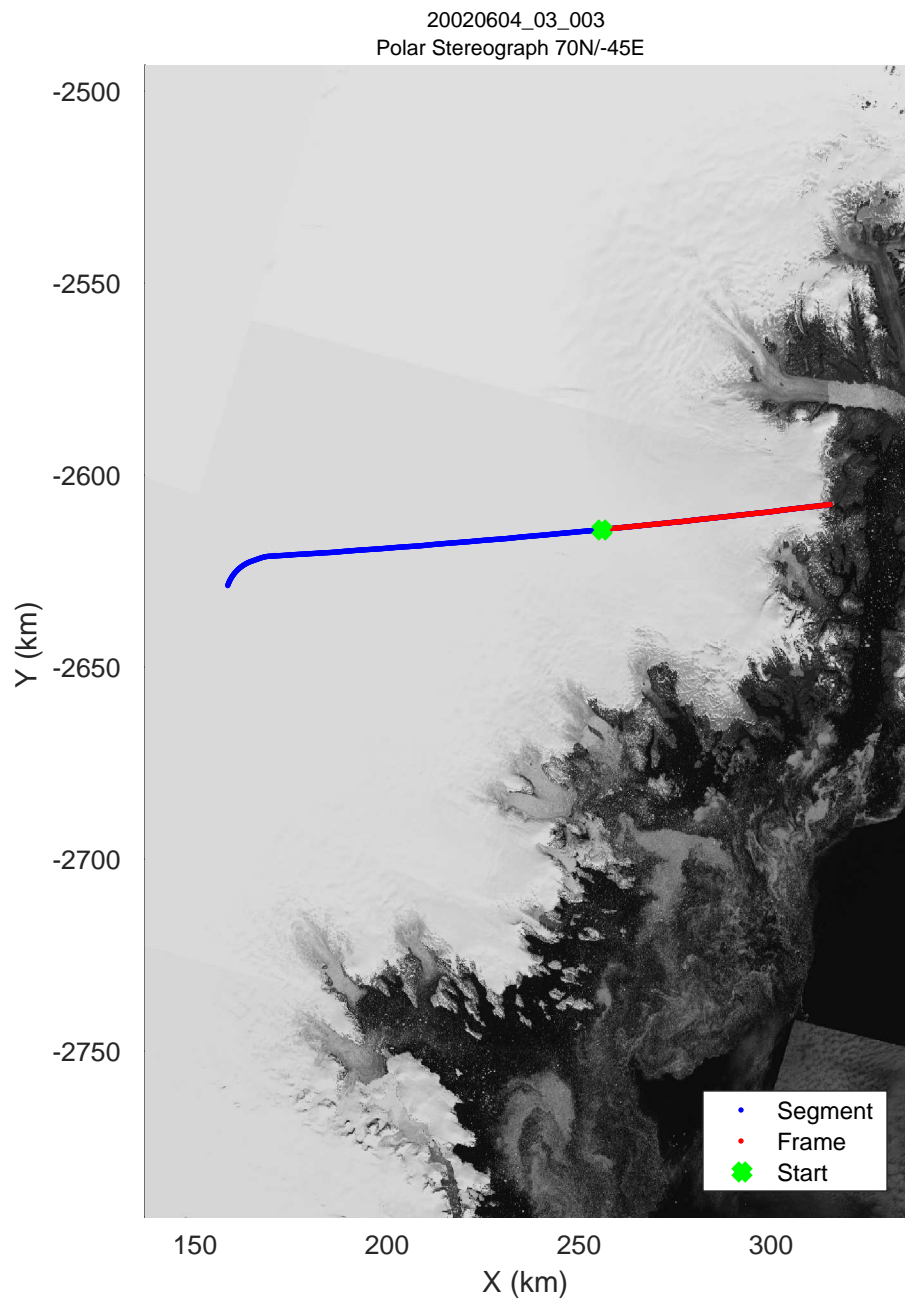

icards 2002_Greenland_P3: "" 20020604_03_001: 11:26:59.1 to 11:32:37.4 GPS

icards 2002_Greenland_P3: "" 20020604_03_001: 11:26:59.1 to 11:32:37.4 GPS

20020604_03_002
Polar Stereograph 70N/-45E

icards 2002_Greenland_P3: "" 20020604_03_002: 11:32:37.6 to 11:38:23.0 GPS

icards 2002_Greenland_P3: "" 20020604_03_002: 11:32:37.6 to 11:38:23.0 GPS

icards 2002_Greenland_P3: "" 20020604_03_003: 11:38:23.2 to 11:45:07.2 GPS

icards 2002_Greenland_P3: "" 20020604_03_003: 11:38:23.2 to 11:45:07.2 GPS