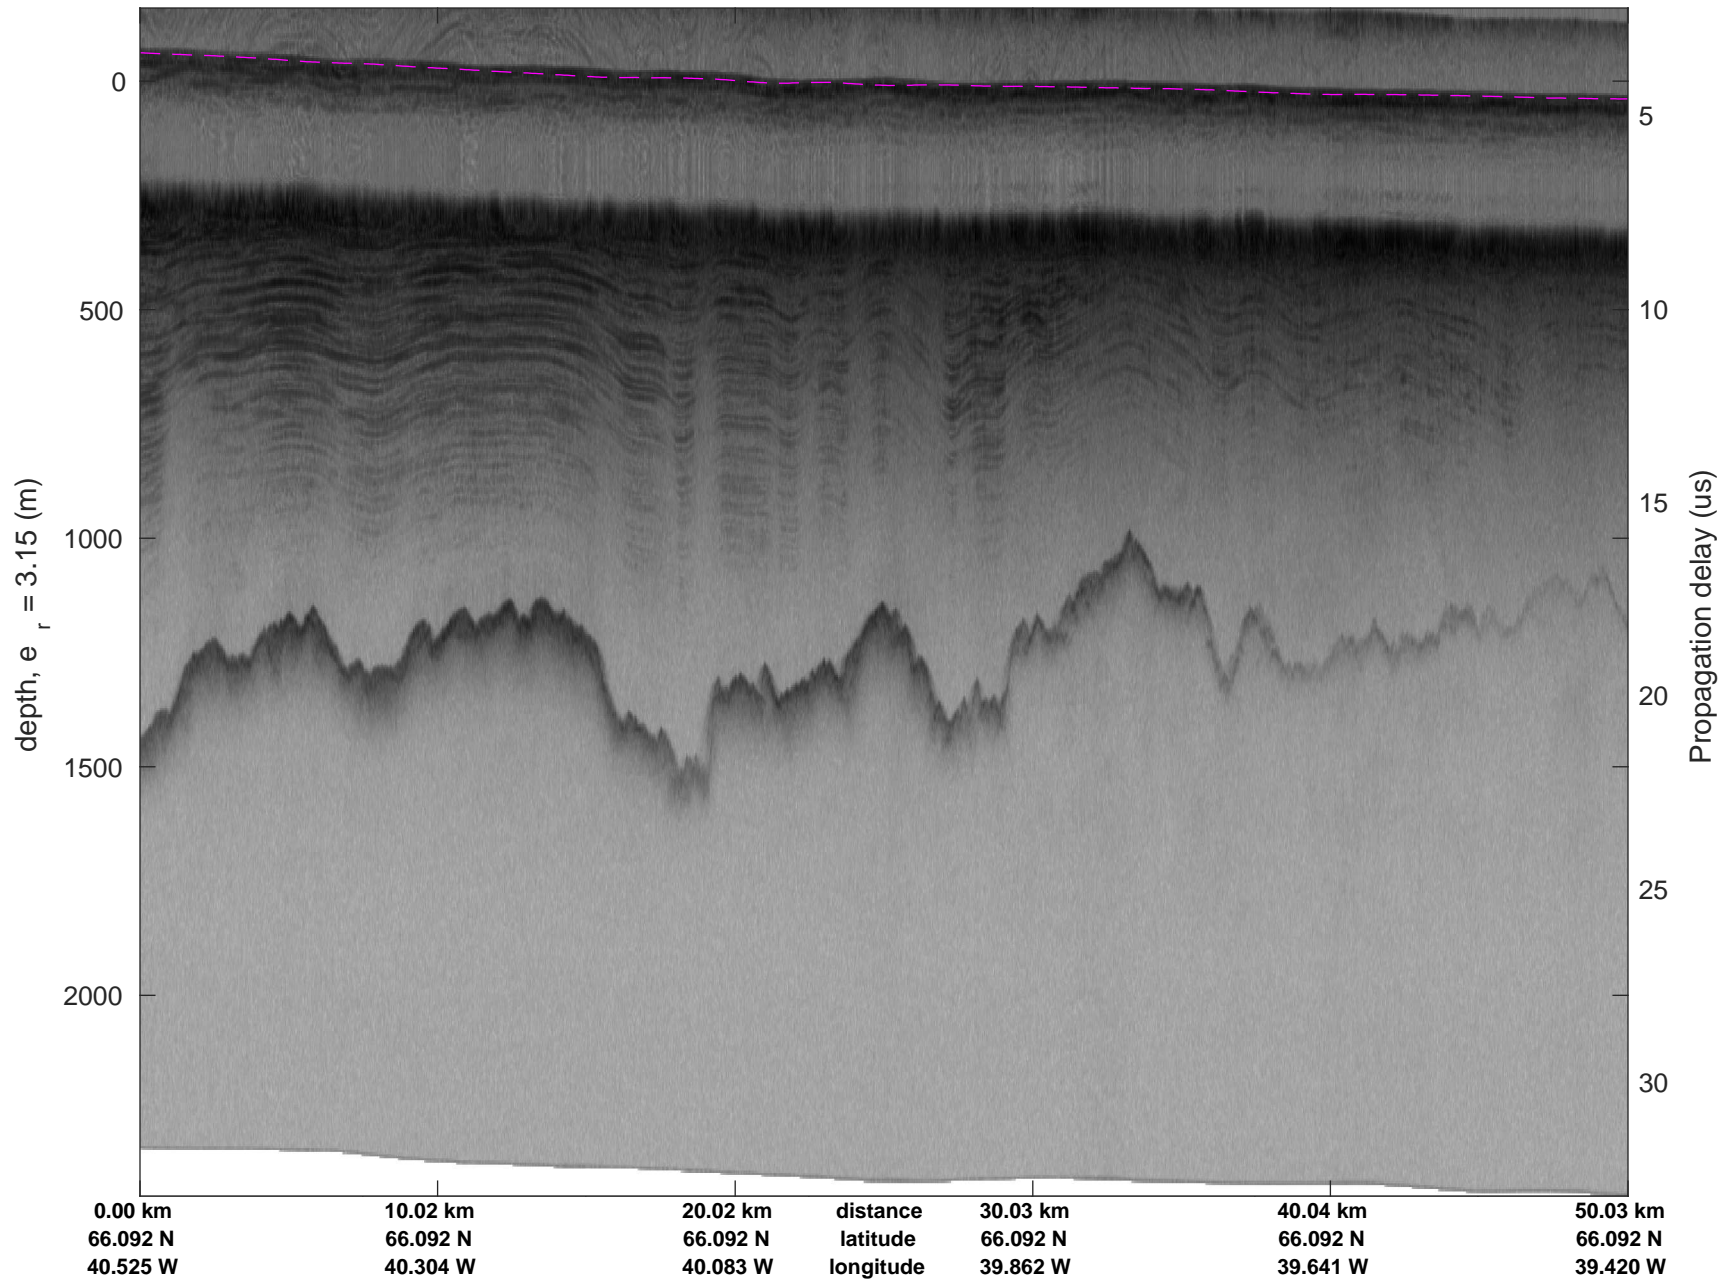

icards 2002_Greenland_P3: "" 20020604_03_001: 11:26:59.1 to 11:32:37.4 GPS

icards 2002_Greenland_P3: "" 20020604_03_001: 11:26:59.1 to 11:32:37.4 GPS

20020604_03_002
Polar Stereograph 70N/-45E

icards 2002_Greenland_P3: "" 20020604_03_002: 11:32:37.6 to 11:38:23.0 GPS

icards 2002_Greenland_P3: "" 20020604_03_002: 11:32:37.6 to 11:38:23.0 GPS

icards 2002_Greenland_P3: "" 20020604_03_003: 11:38:23.2 to 11:45:07.2 GPS

icards 2002_Greenland_P3: "" 20020604_03_003: 11:38:23.2 to 11:45:07.2 GPS