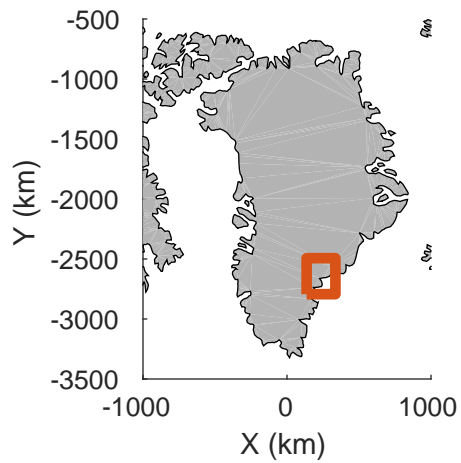

icards 2002_Greenland_P3: "" 20020604_03_001: 11:26:59.1 to 11:32:37.4 GPS

icards 2002_Greenland_P3: "" 20020604_03_001: 11:26:59.1 to 11:32:37.4 GPS

20020604_03_002
Polar Stereograph 70N/-45E

icards 2002_Greenland_P3: "" 20020604_03_002: 11:32:37.6 to 11:38:23.0 GPS