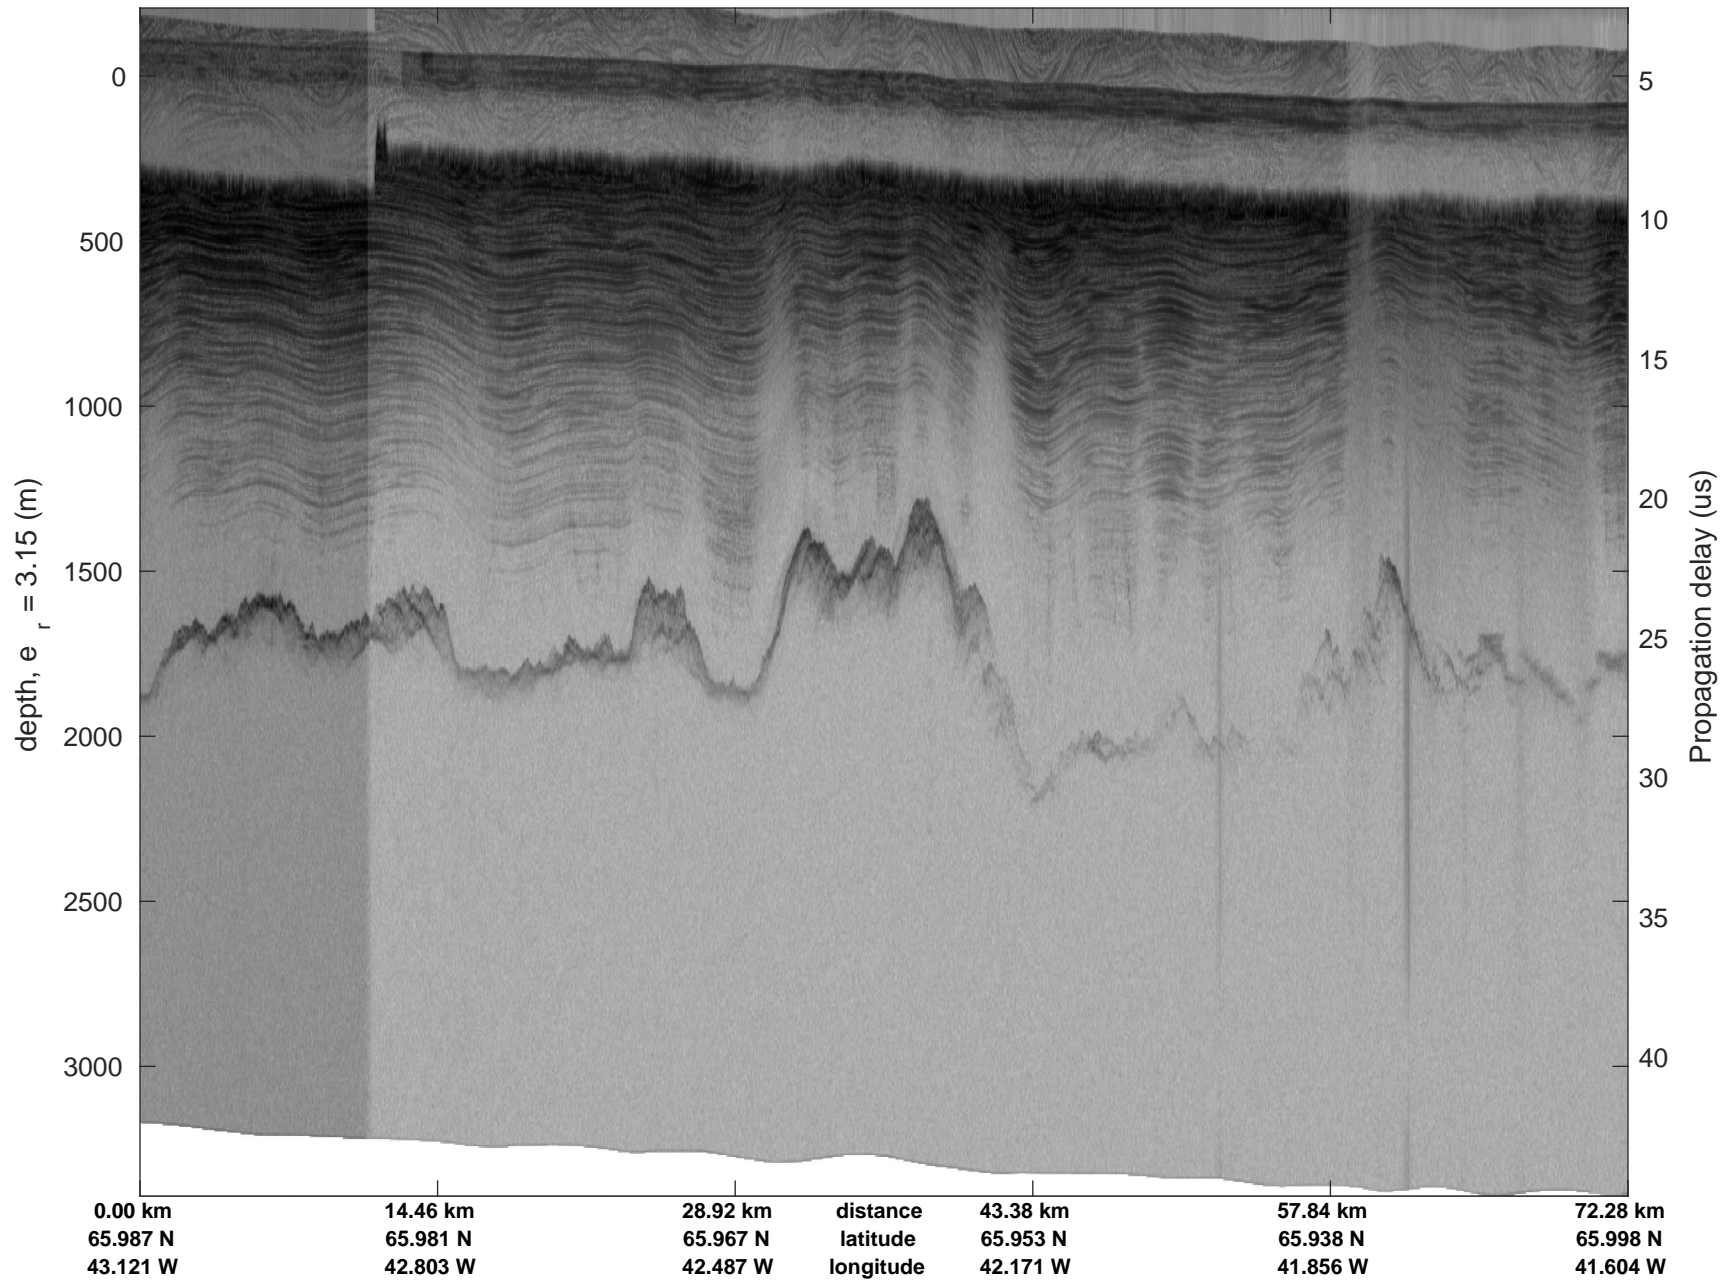

icards 2002\_Greenland\_P3: "" 20020604\_02\_006: 11:12:33.7 to 11:18:17.9 GPS

icards 2002\_Greenland\_P3: "" 20020604\_02\_006: 11:12:33.7 to 11:18:17.9 GPS

icards 2002\_Greenland\_P3: "" 20020604\_02\_007: 11:18:18.2 to 11:26:32.6 GPS

icards 2002\_Greenland\_P3: "" 20020604\_02\_007: 11:18:18.2 to 11:26:32.6 GPS