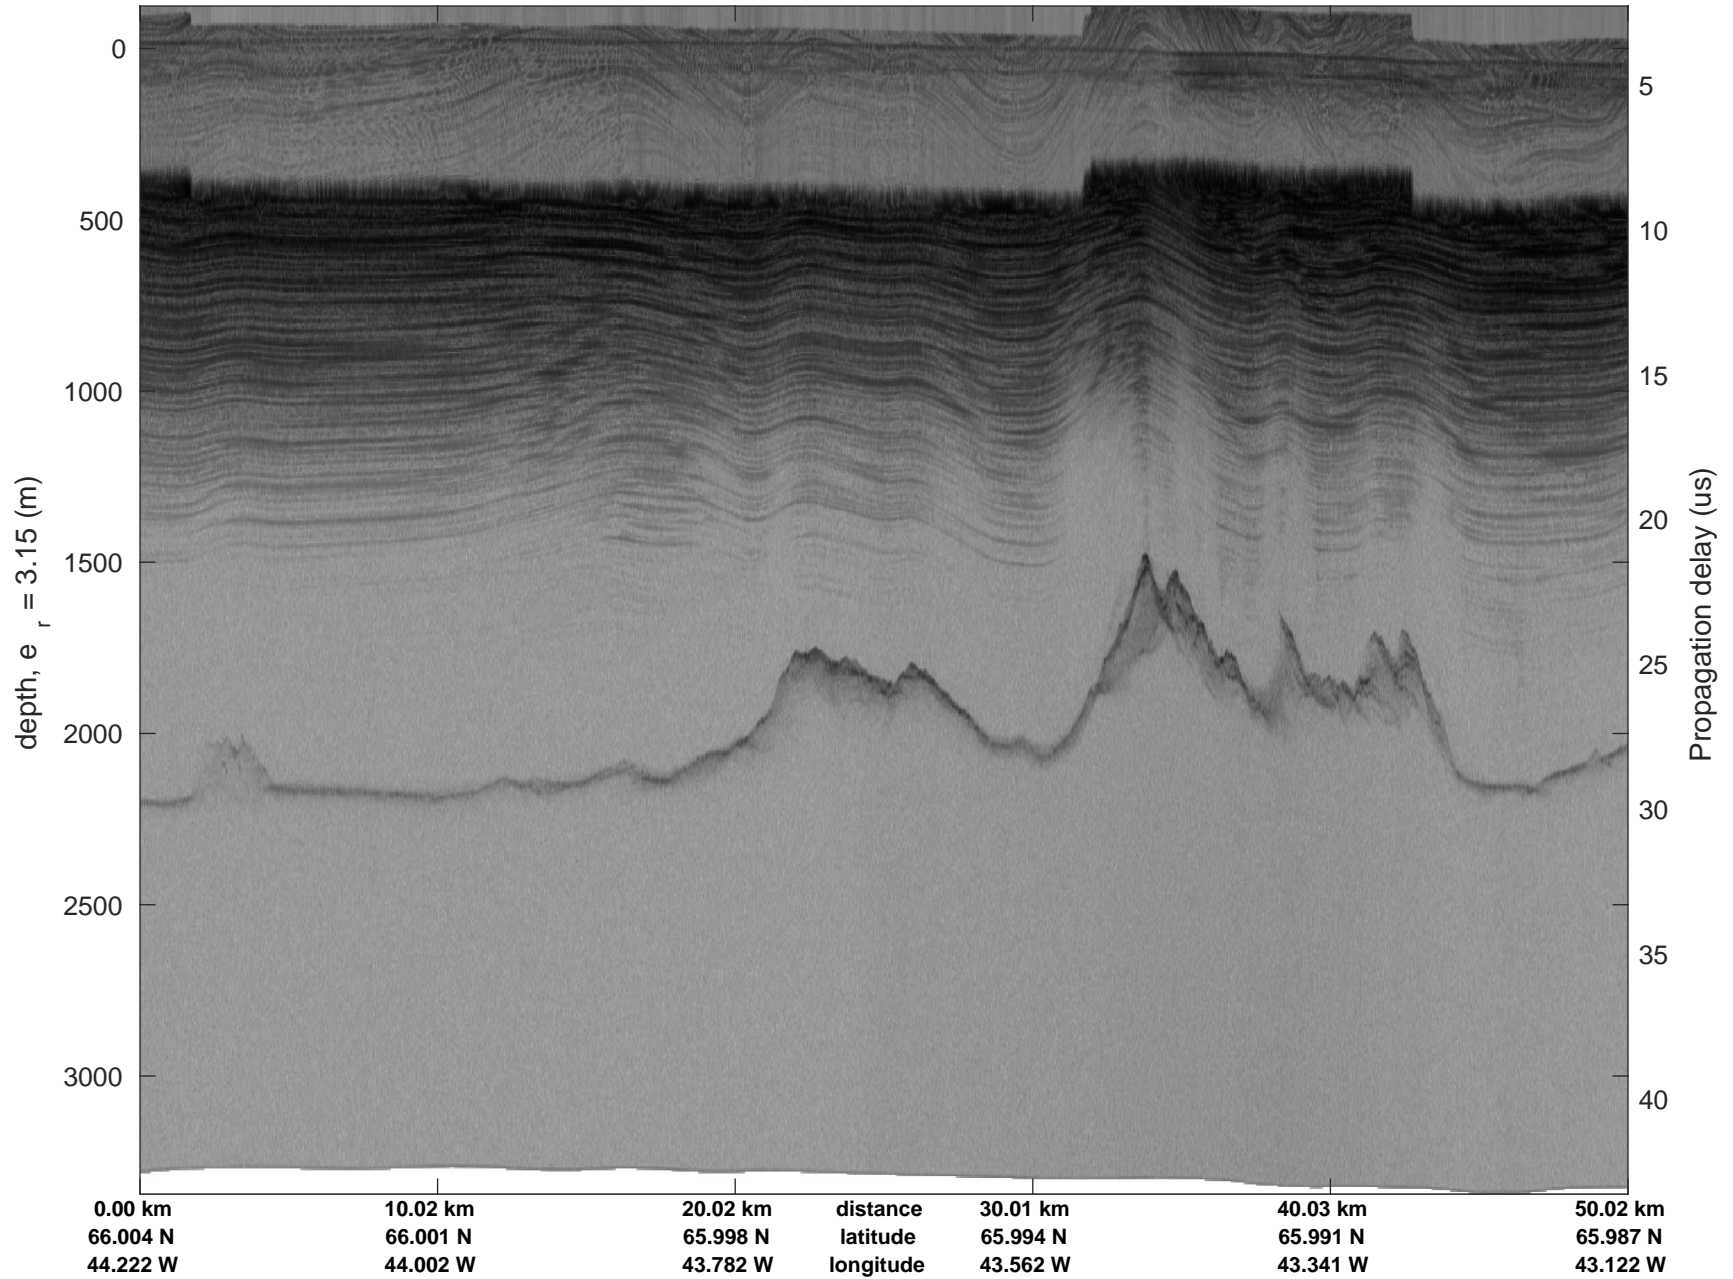

icards 2002_Greenland_P3: "" 20020604_02_006: 11:12:33.7 to 11:18:17.9 GPS