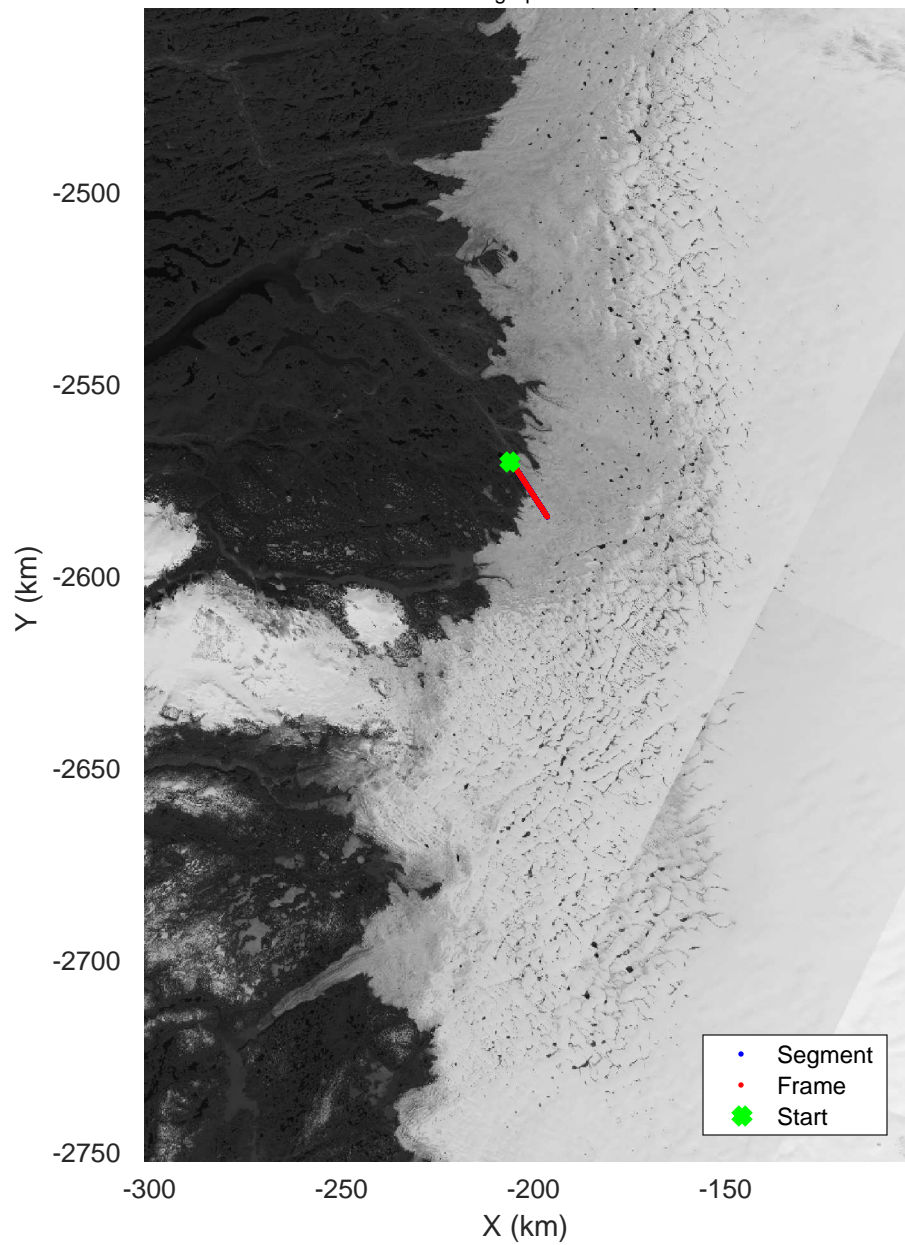

20020604\_01\_001  
Polar Stereograph 70N/-45E

icards 2002\_Greenland\_P3: "" 20020604\_01\_001: 10:40:48.1 to 10:43:03.8 GPS

icards 2002\_Greenland\_P3: "" 20020604\_01\_001: 10:40:48.1 to 10:43:03.8 GPS