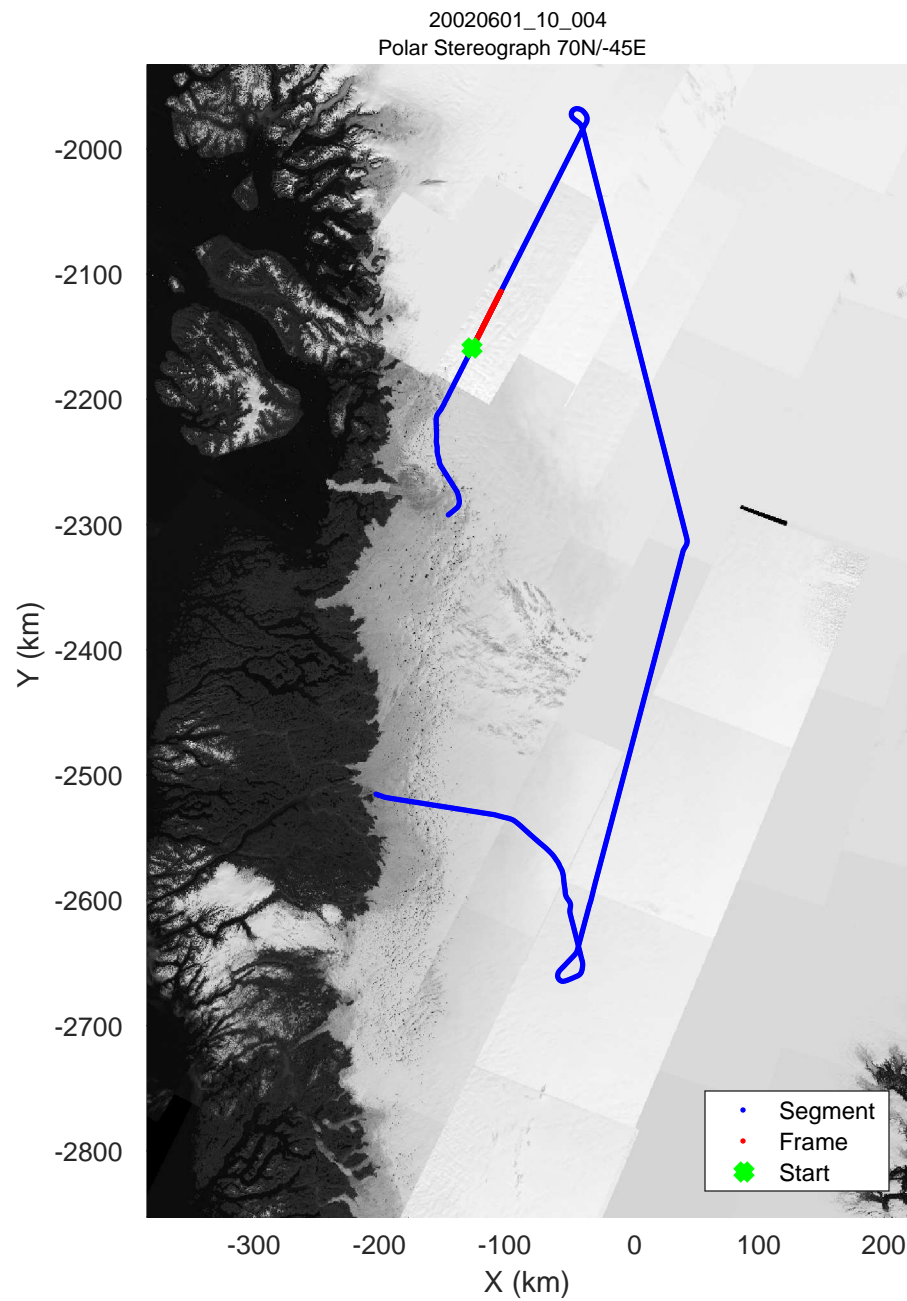

icards 2002_Greenland_P3: "" 20020601_10_002: 12:24:53.5 to 12:30:52.6 GPS

icards 2002_Greenland_P3: "" 20020601_10_003: 12:30:52.8 to 12:36:55.3 GPS

icards 2002_Greenland_P3: "" 20020601_10_003: 12:30:52.8 to 12:36:55.3 GPS