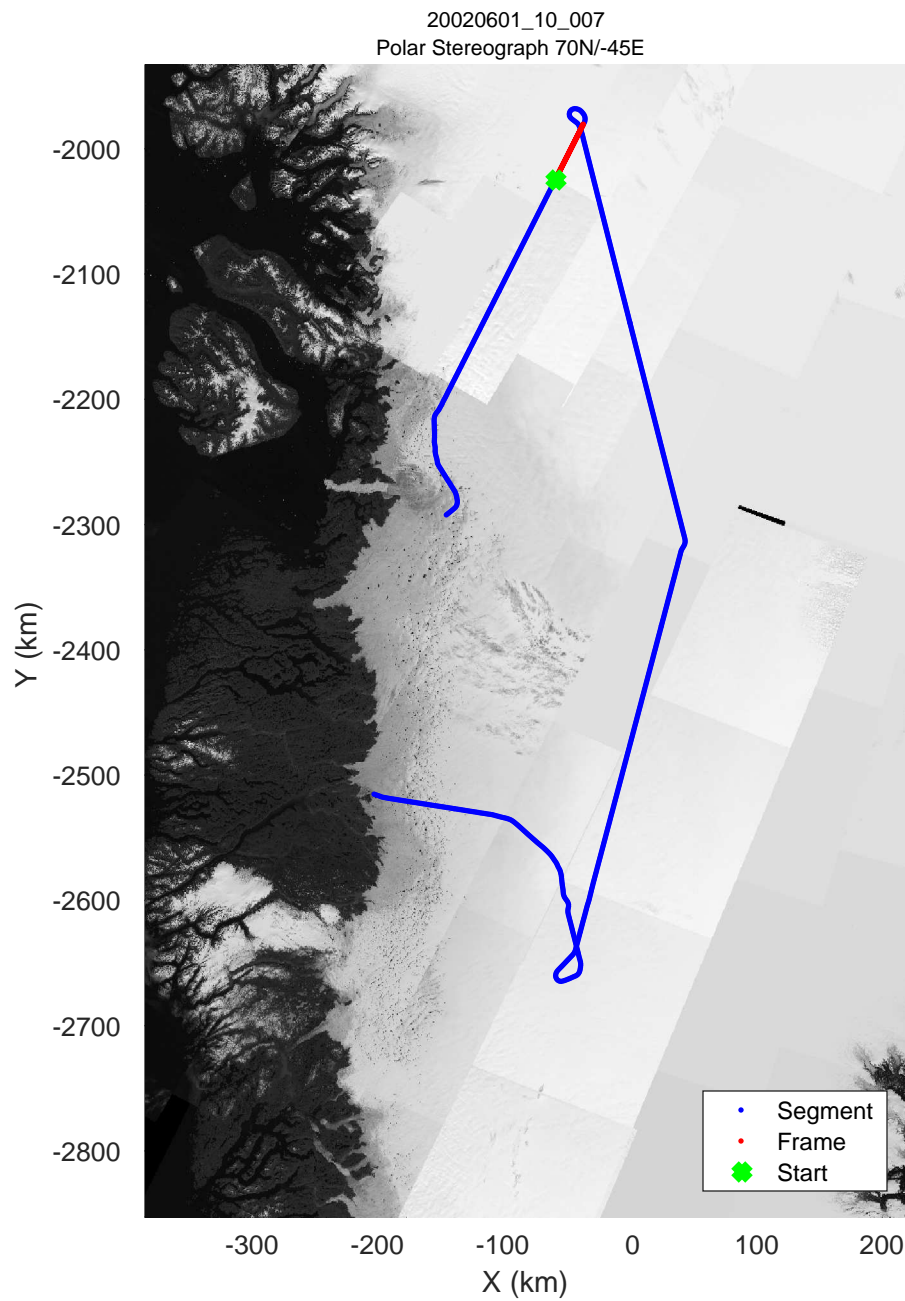

icards 2002_Greenland_P3: "" 20020601_10_005: 12:42:50.8 to 12:48:44.0 GPS

icards 2002_Greenland_P3: "" 20020601_10_006: 12:48:44.2 to 12:54:39.8 GPS

icards 2002_Greenland_P3: "" 20020601_10_006: 12:48:44.2 to 12:54:39.8 GPS