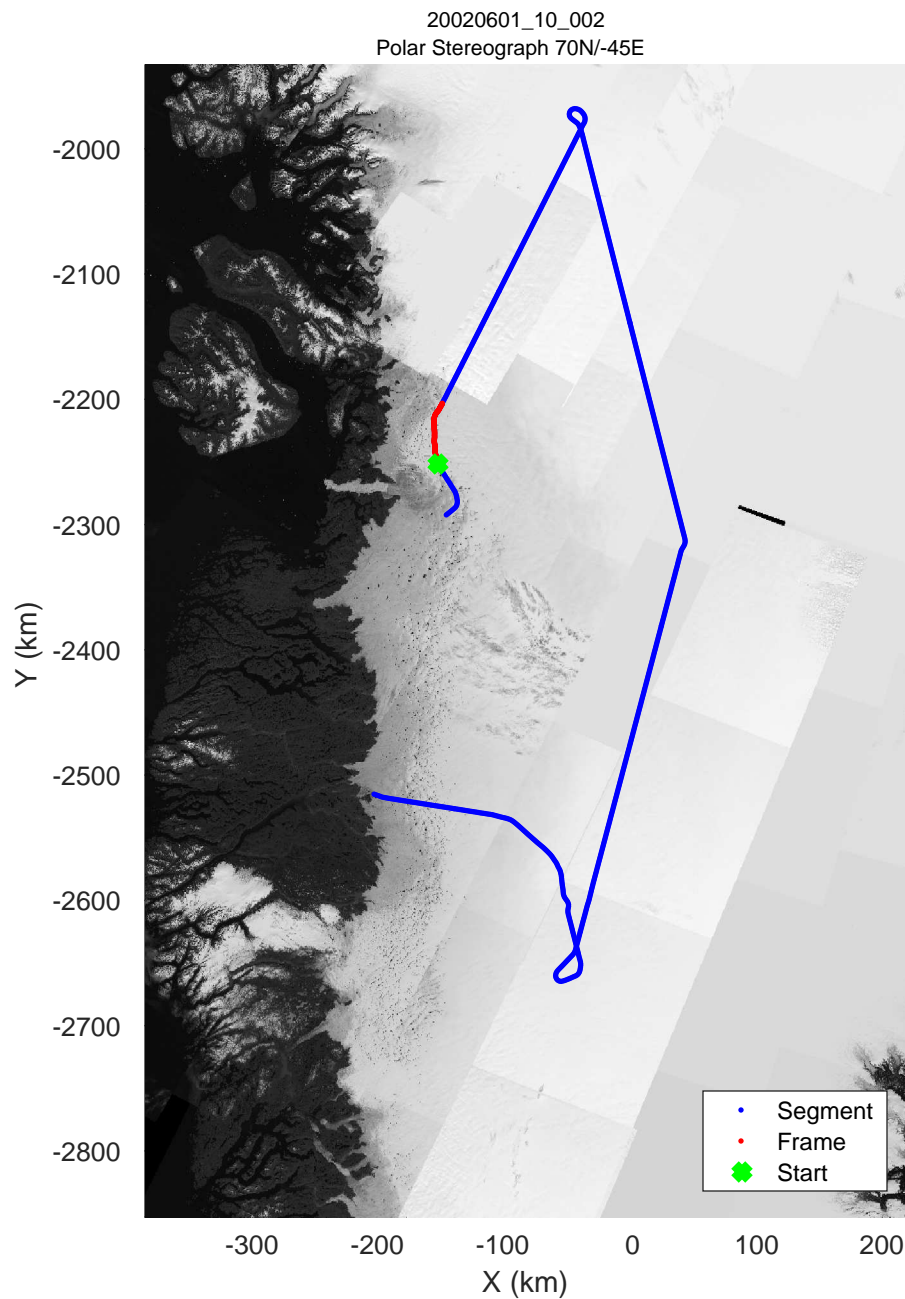

icards 2002_Greenland_P3: "" 20020601_10_001: 12:18:35.6 to 12:24:53.3 GPS

icards 2002_Greenland_P3: "" 20020601_10_001: 12:18:35.6 to 12:24:53.3 GPS

icards 2002_Greenland_P3: "" 20020601_10_002: 12:24:53.5 to 12:30:52.6 GPS