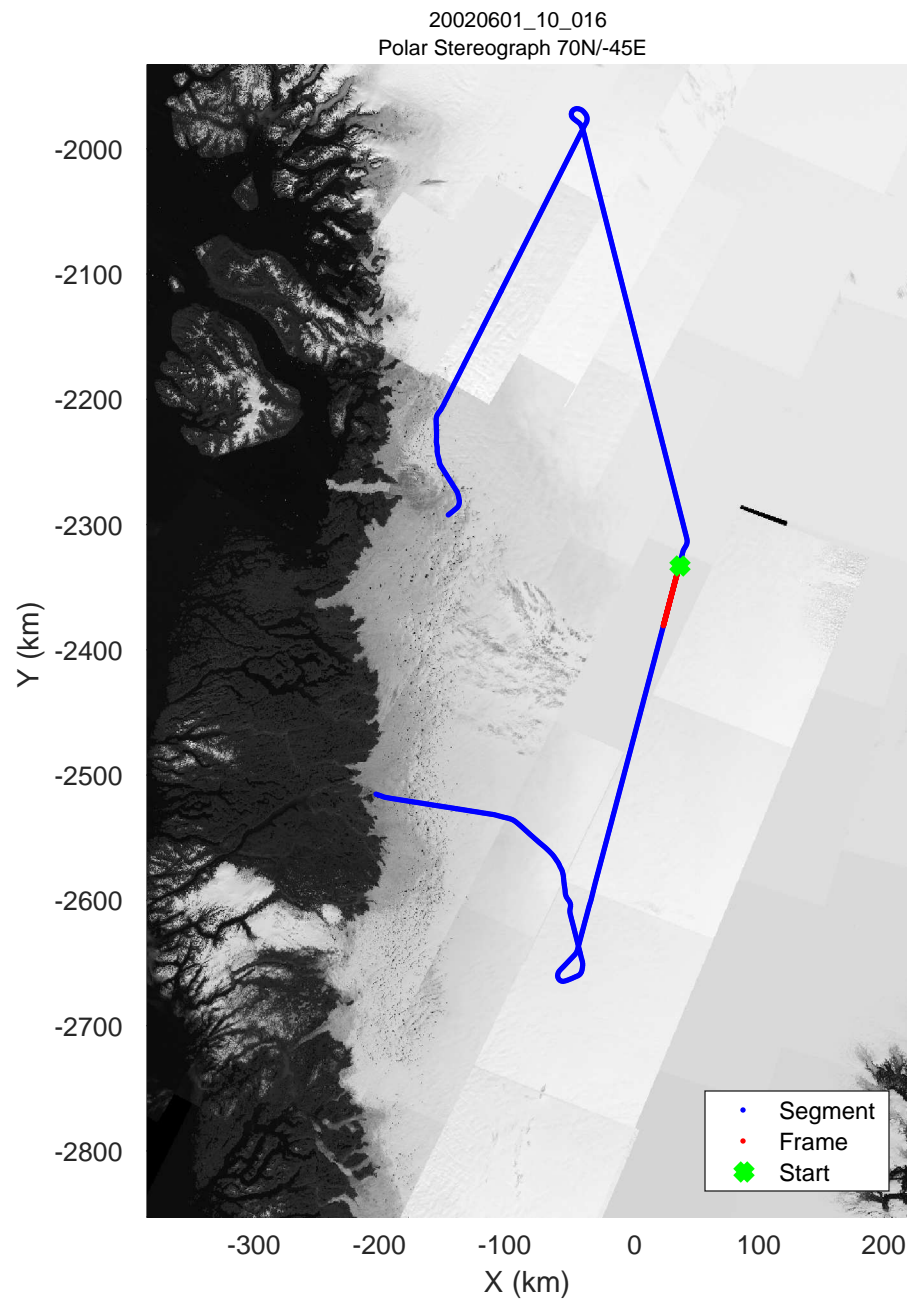

icards 2002_Greenland_P3: "" 20020601_10_014: 13:36:53.8 to 13:42:52.1 GPS

icards 2002_Greenland_P3: "" 20020601_10_015: 13:42:52.3 to 13:48:48.9 GPS

icards 2002_Greenland_P3: "" 20020601_10_015: 13:42:52.3 to 13:48:48.9 GPS