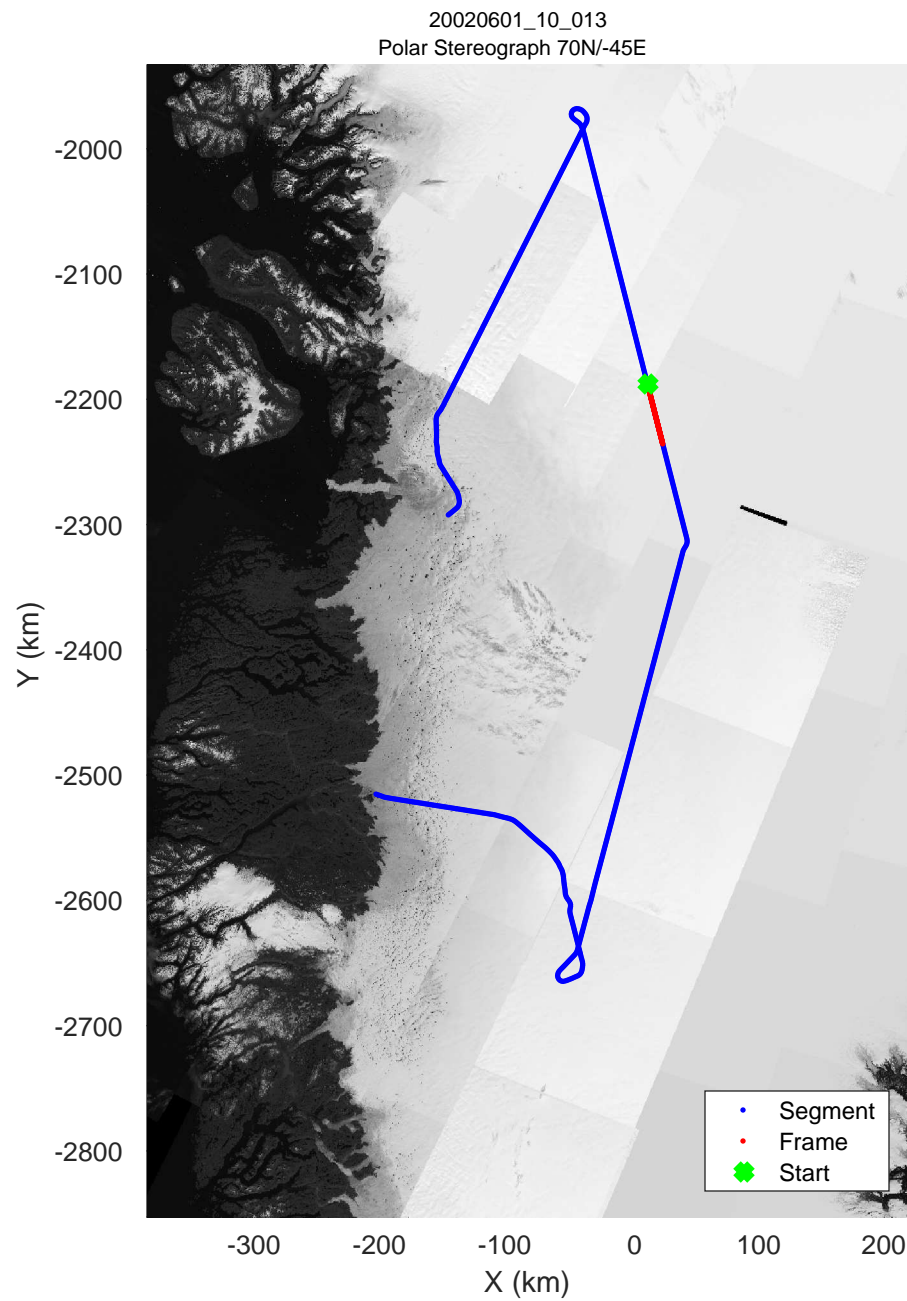

icards 2002_Greenland_P3: "" 20020601_10_011: 13:18:58.7 to 13:24:57.8 GPS

icards 2002_Greenland_P3: "" 20020601_10_012: 13:24:58.0 to 13:30:54.6 GPS

icards 2002_Greenland_P3: "" 20020601_10_012: 13:24:58.0 to 13:30:54.6 GPS