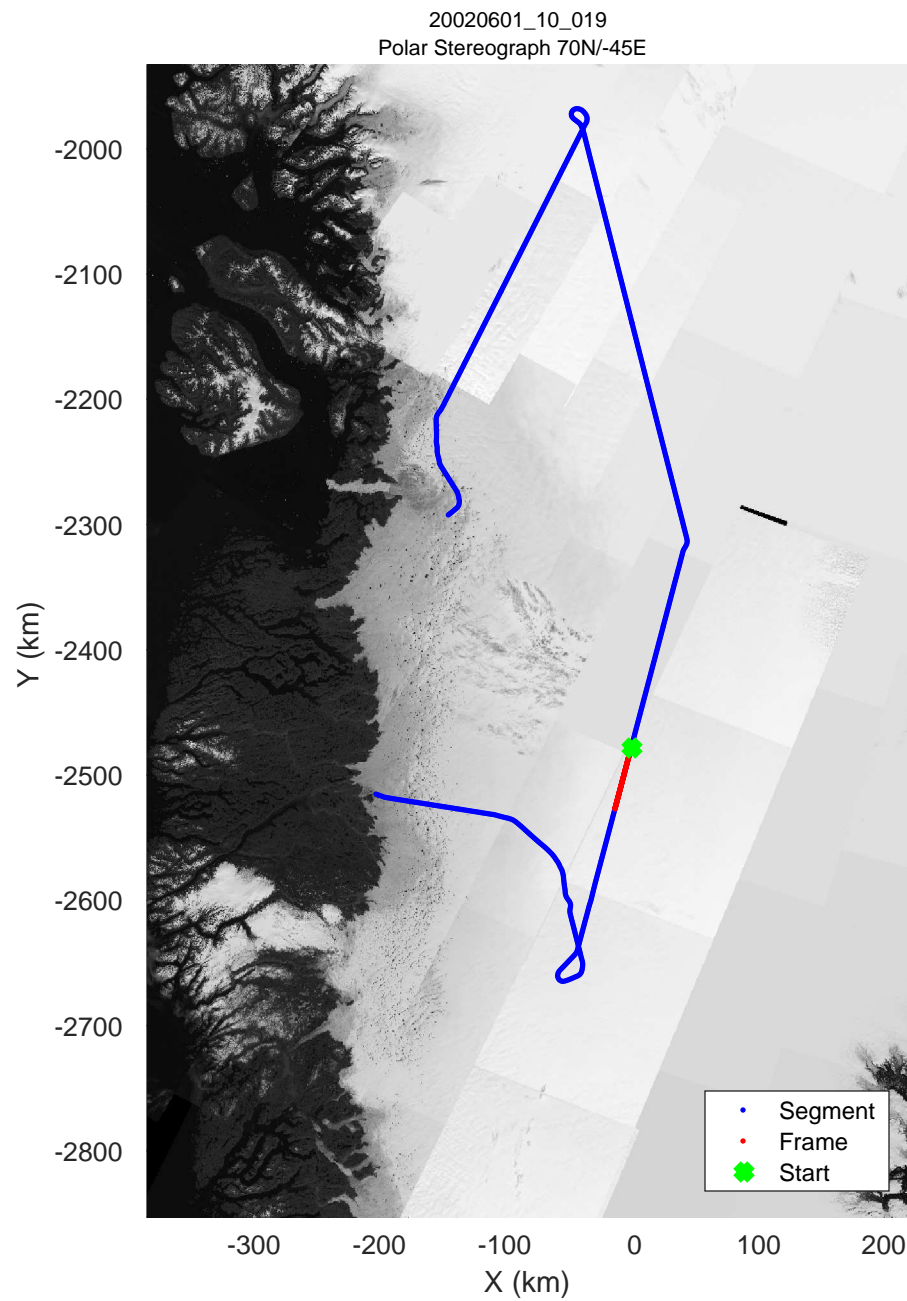

icards 2002_Greenland_P3: "" 20020601_10_017: 13:54:42.5 to 14:00:39.9 GPS

icards 2002_Greenland_P3: "" 20020601_10_018: 14:00:40.1 to 14:06:41.8 GPS

icards 2002_Greenland_P3: "" 20020601_10_018: 14:00:40.1 to 14:06:41.8 GPS