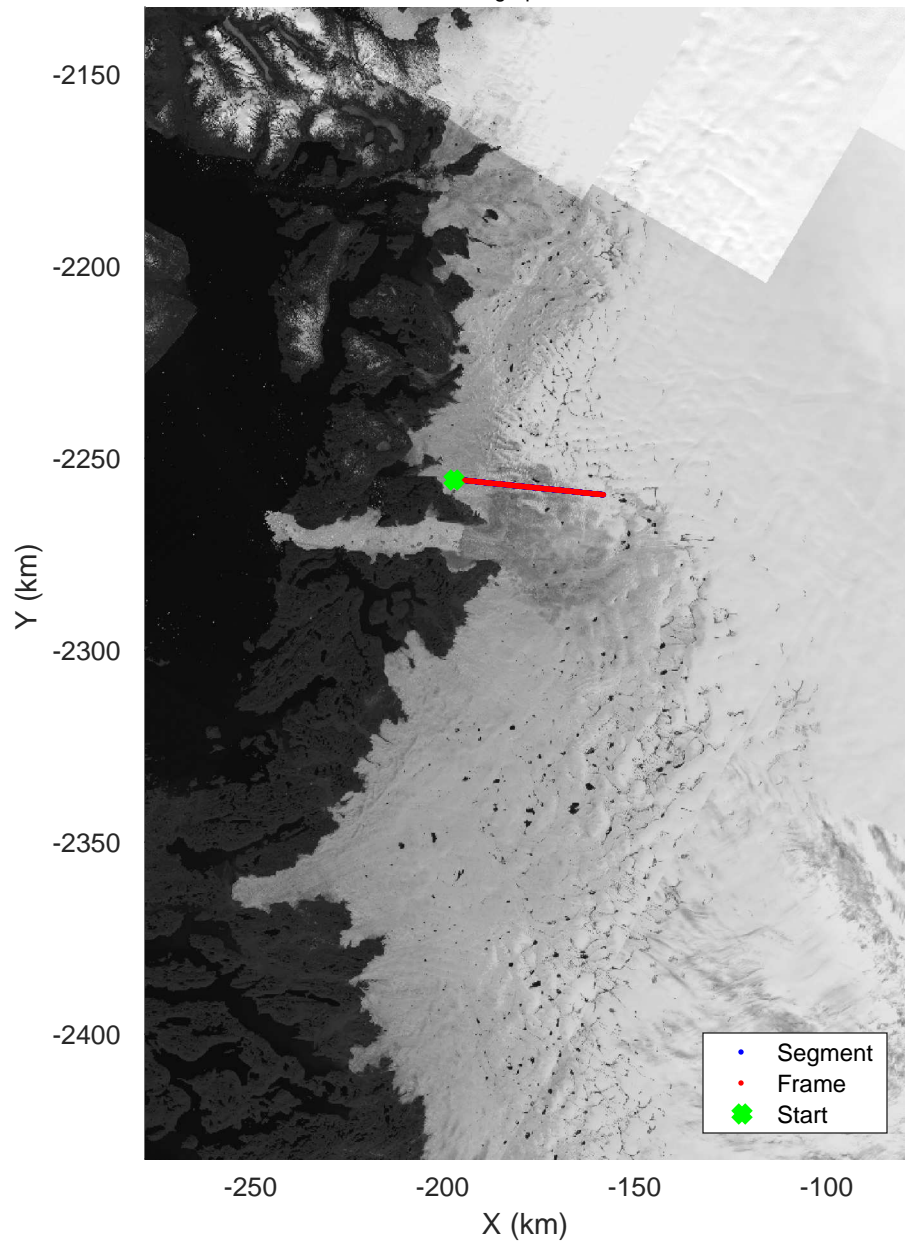

20020601_03_001
Polar Stereograph 70N/-45E

icards 2002_Greenland_P3: "" 20020601_03_001: 11:14:12.6 to 11:18:56.5 GPS

icards 2002_Greenland_P3: "" 20020601_03_001: 11:14:12.6 to 11:18:56.5 GPS