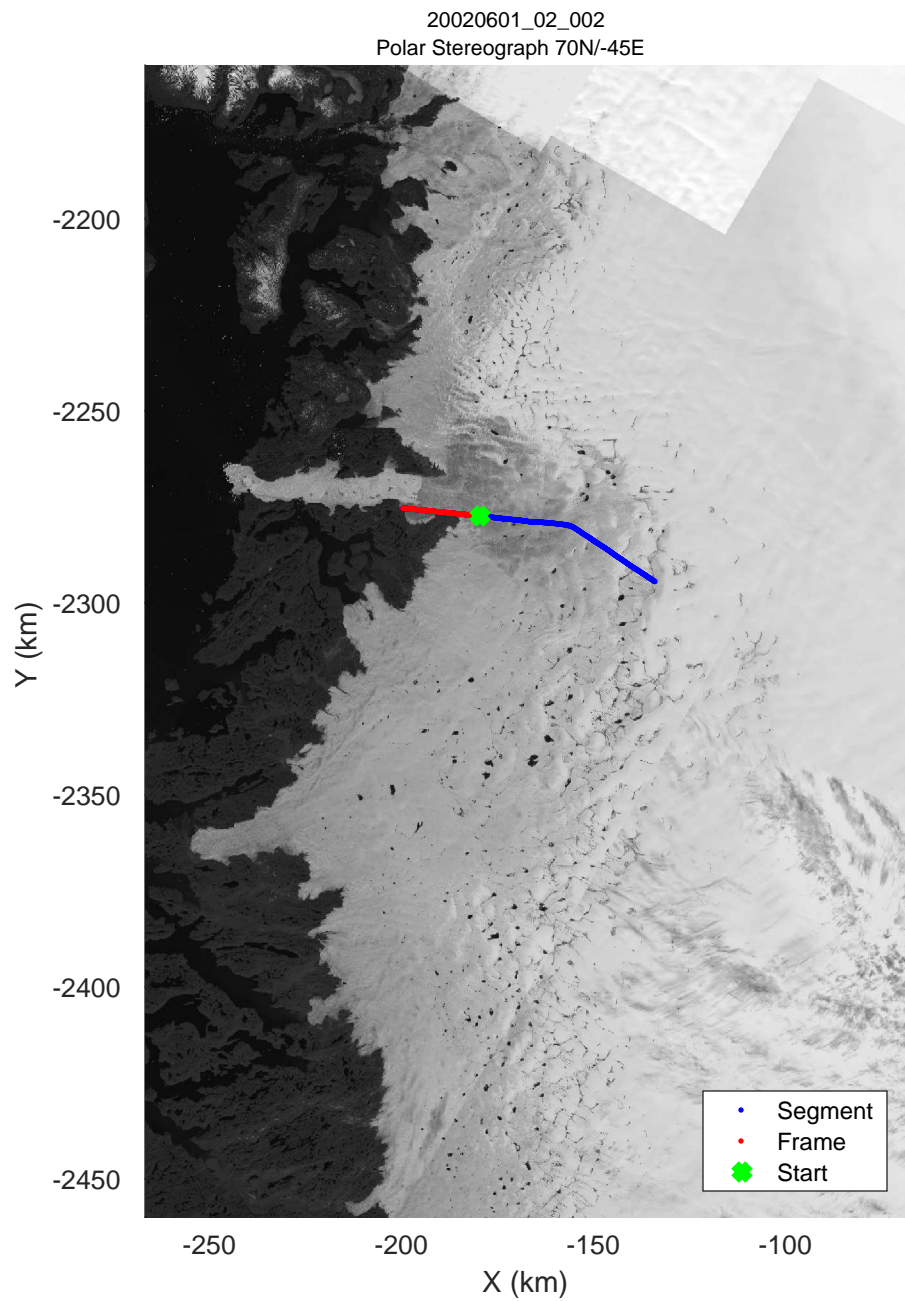

icards 2002_Greenland_P3: "" 20020601_02_001: 11:00:20.1 to 11:06:18.5 GPS

icards 2002_Greenland_P3: "" 20020601_02_001: 11:00:20.1 to 11:06:18.5 GPS

icards 2002_Greenland_P3: "" 20020601_02_002: 11:06:18.8 to 11:08:43.7 GPS

icards 2002_Greenland_P3: "" 20020601_02_002: 11:06:18.8 to 11:08:43.7 GPS