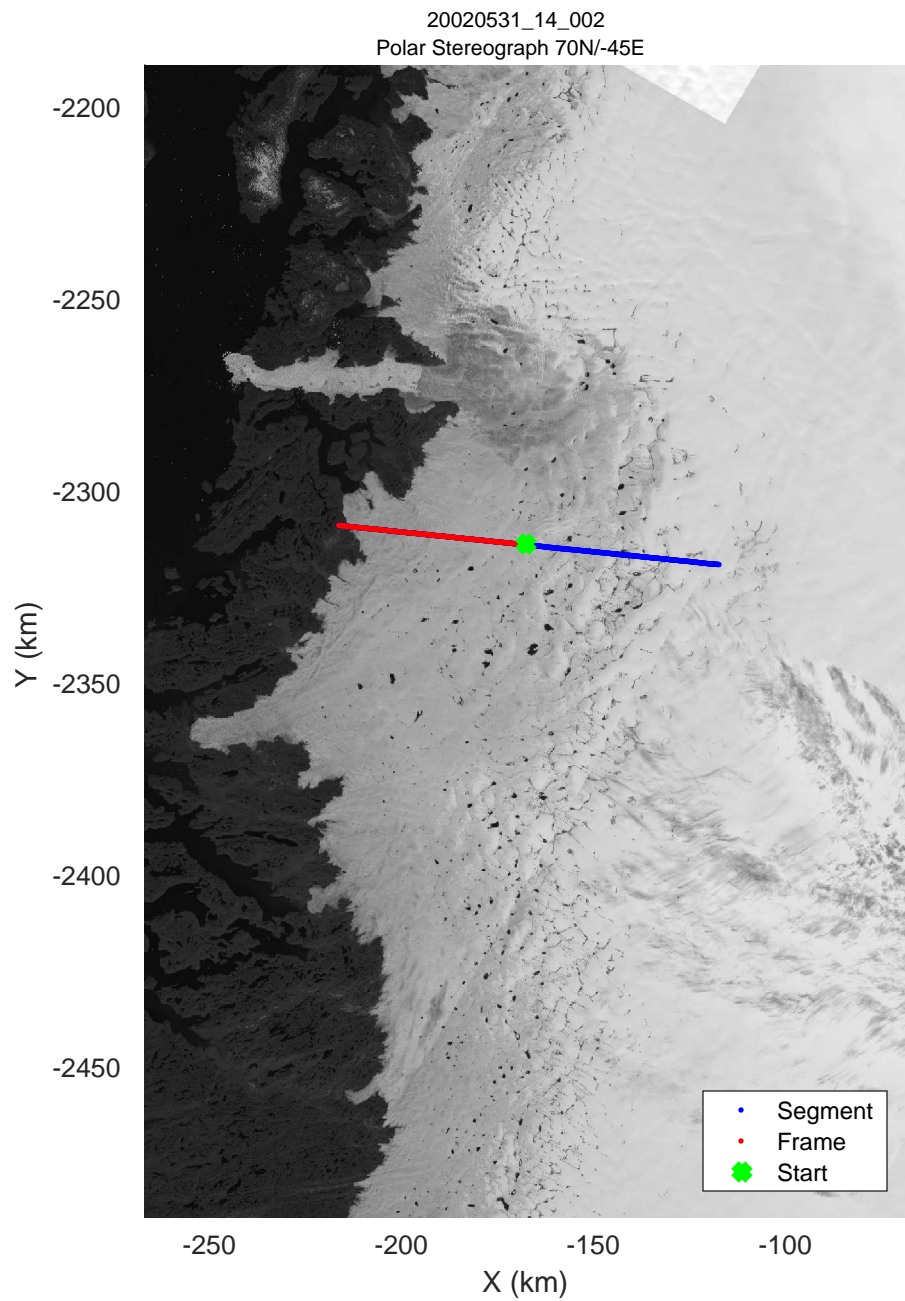

icards 2002\_Greenland\_P3: "" 20020531\_14\_001: 20:18:19.1 to 20:23:36.9 GPS

icards 2002\_Greenland\_P3: "" 20020531\_14\_001: 20:18:19.1 to 20:23:36.9 GPS

icards 2002\_Greenland\_P3: "" 20020531\_14\_002: 20:23:37.1 to 20:28:41.9 GPS

icards 2002\_Greenland\_P3: "" 20020531\_14\_002: 20:23:37.1 to 20:28:41.9 GPS