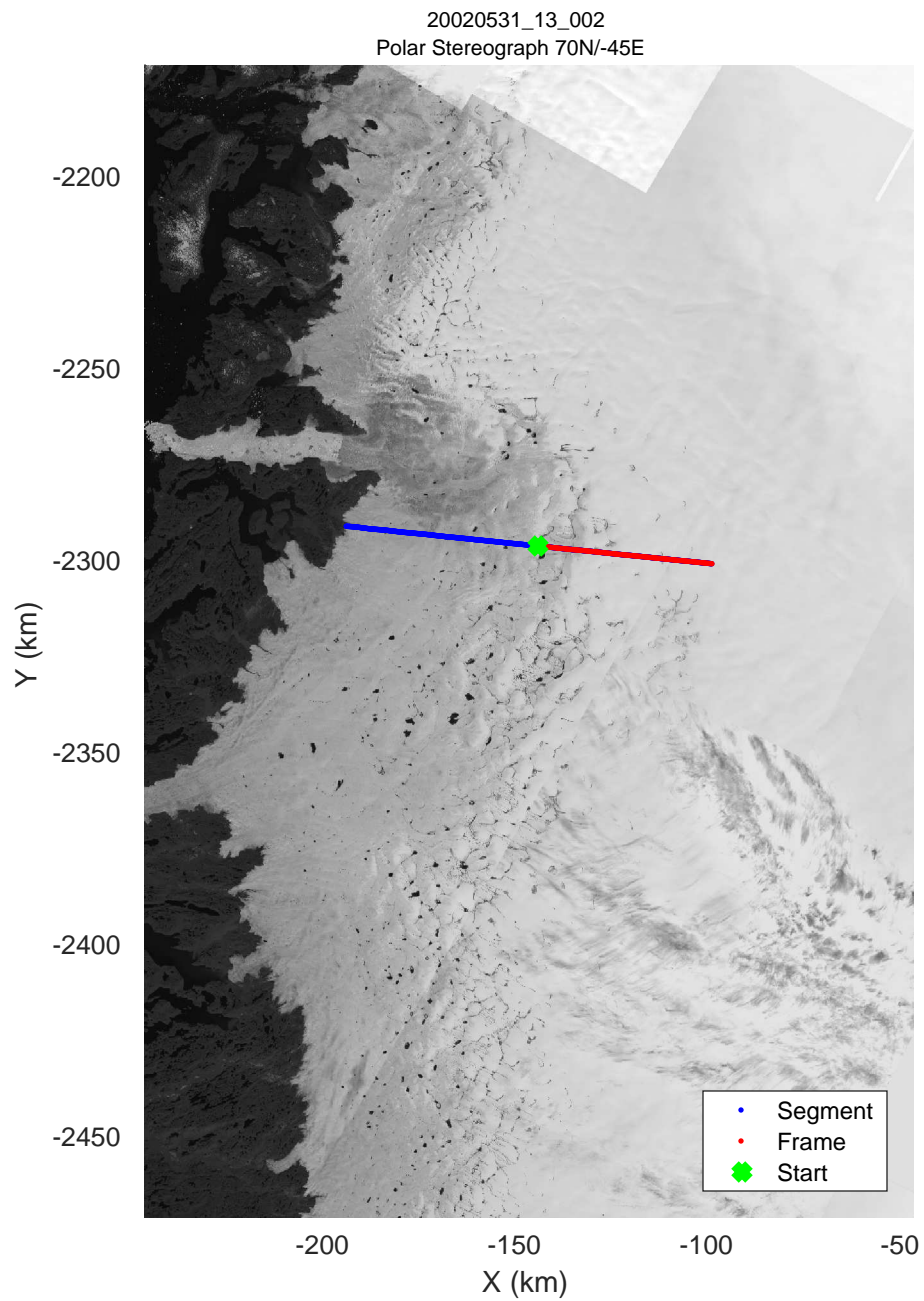

icards 2002_Greenland_P3: "" 20020531_13_001: 20:02:53.1 to 20:08:27.4 GPS

icards 2002_Greenland_P3: "" 20020531_13_001: 20:02:53.1 to 20:08:27.4 GPS

icards 2002_Greenland_P3: "" 20020531_13_002: 20:08:27.6 to 20:13:15.7 GPS

icards 2002_Greenland_P3: "" 20020531_13_002: 20:08:27.6 to 20:13:15.7 GPS