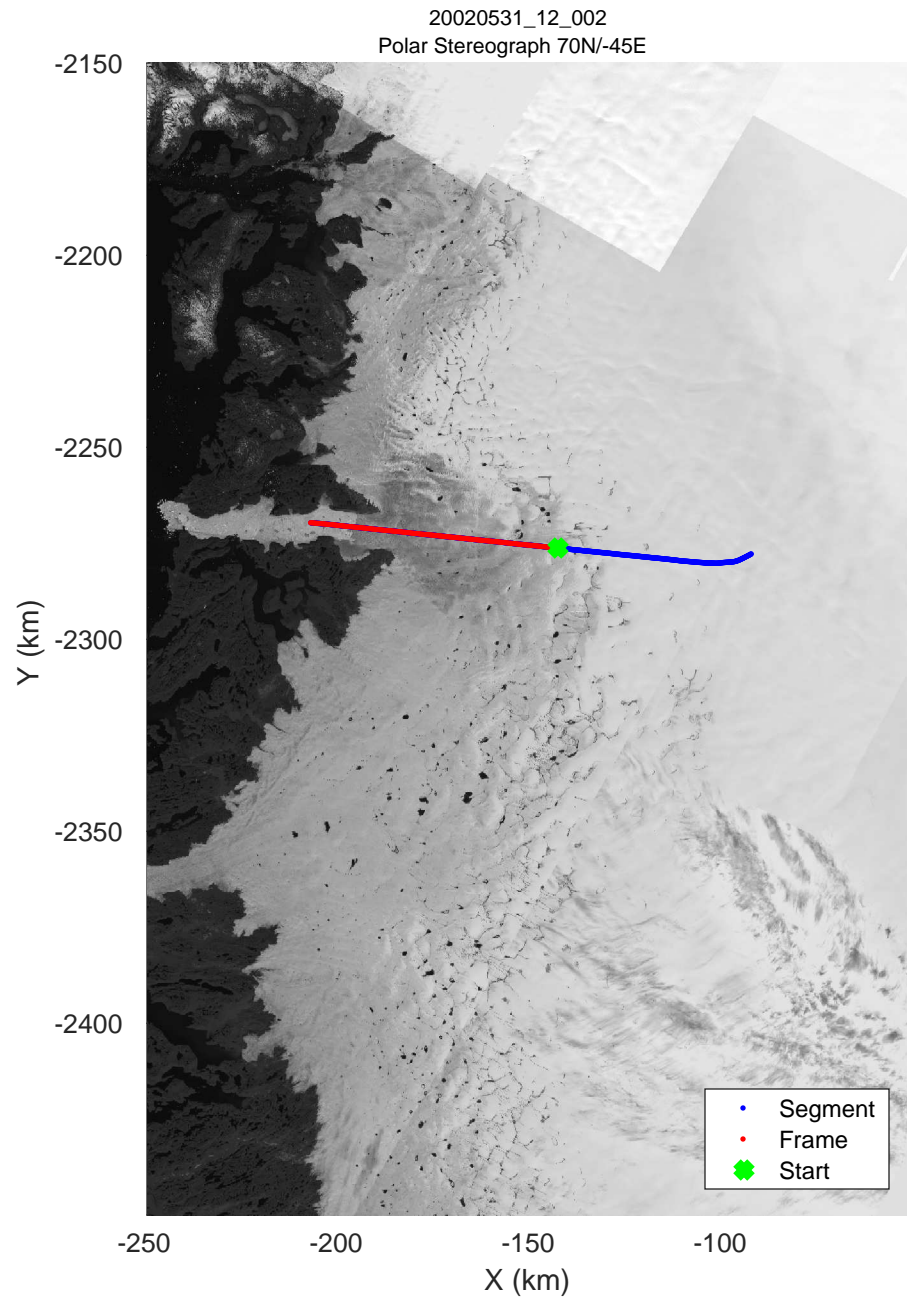

icards 2002_Greenland_P3: "" 20020531_12_001: 19:43:22.1 to 19:49:36.7 GPS

icards 2002_Greenland_P3: "" 20020531_12_001: 19:43:22.1 to 19:49:36.7 GPS

icards 2002_Greenland_P3: "" 20020531_12_002: 19:49:36.9 to 19:57:15.2 GPS

icards 2002_Greenland_P3: "" 20020531_12_002: 19:49:36.9 to 19:57:15.2 GPS