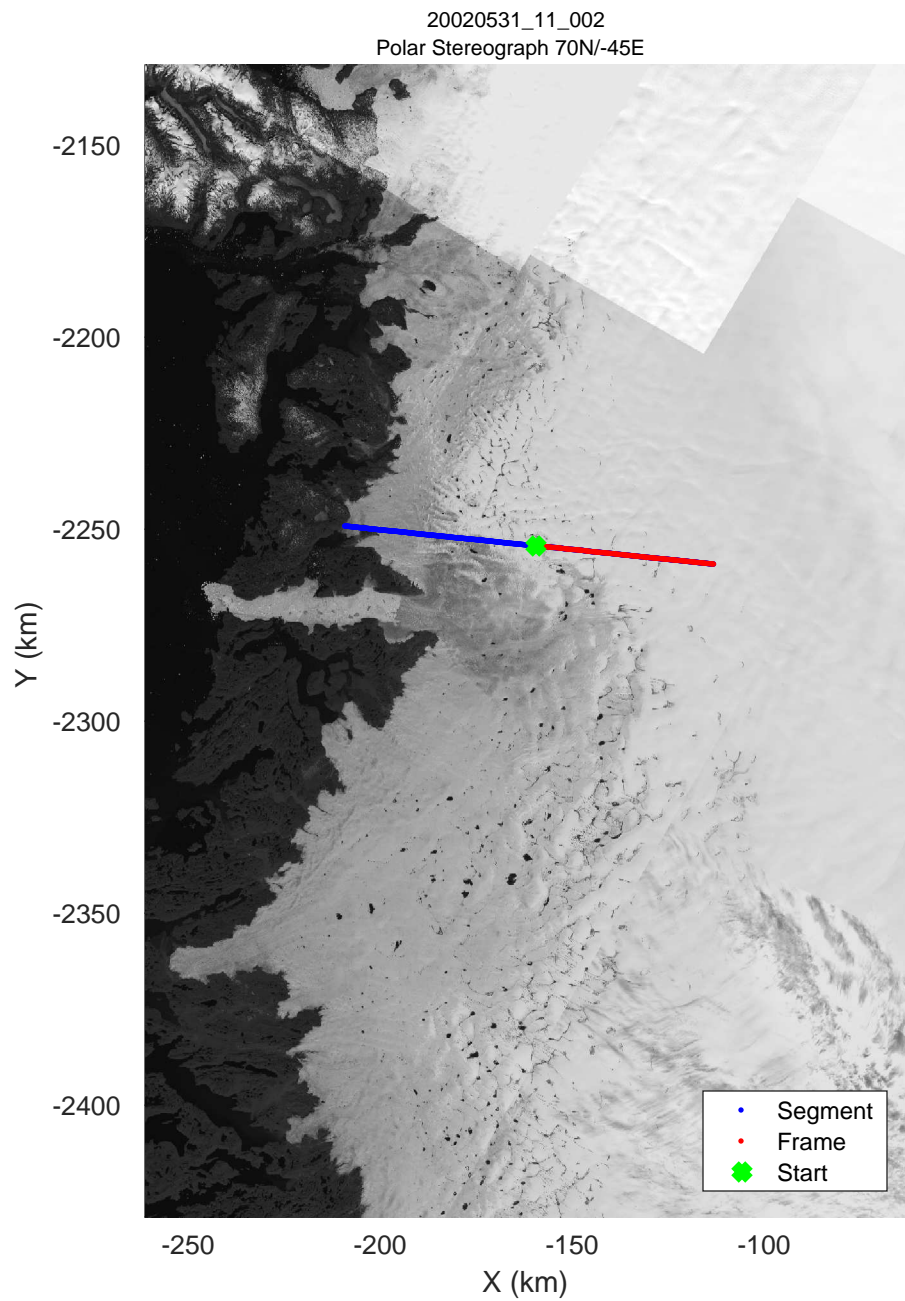

icards 2002_Greenland_P3: "" 20020531_11_001: 19:27:22.6 to 19:33:11.9 GPS

icards 2002_Greenland_P3: "" 20020531_11_001: 19:27:22.6 to 19:33:11.9 GPS

icards 2002_Greenland_P3: "" 20020531_11_002: 19:33:12.1 to 19:38:37.1 GPS

icards 2002_Greenland_P3: "" 20020531_11_002: 19:33:12.1 to 19:38:37.1 GPS