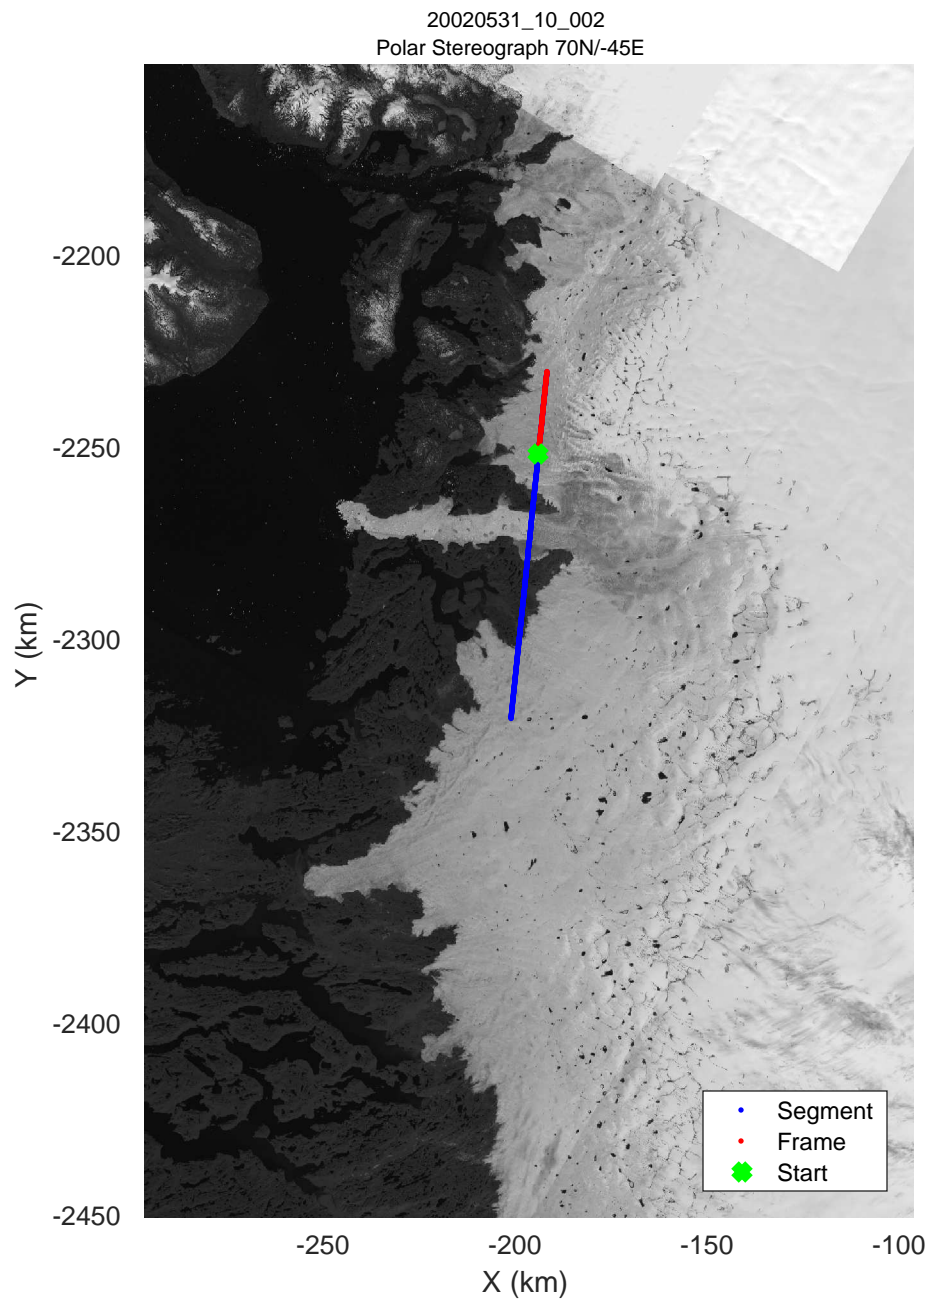

icards 2002\_Greenland\_P3: "" 20020531\_10\_001: 19:03:26.1 to 19:11:33.4 GPS

icards 2002\_Greenland\_P3: "" 20020531\_10\_001: 19:03:26.1 to 19:11:33.4 GPS

icards 2002\_Greenland\_P3: "" 20020531\_10\_002: 19:11:33.7 to 19:14:02.8 GPS

icards 2002\_Greenland\_P3: "" 20020531\_10\_002: 19:11:33.7 to 19:14:02.8 GPS