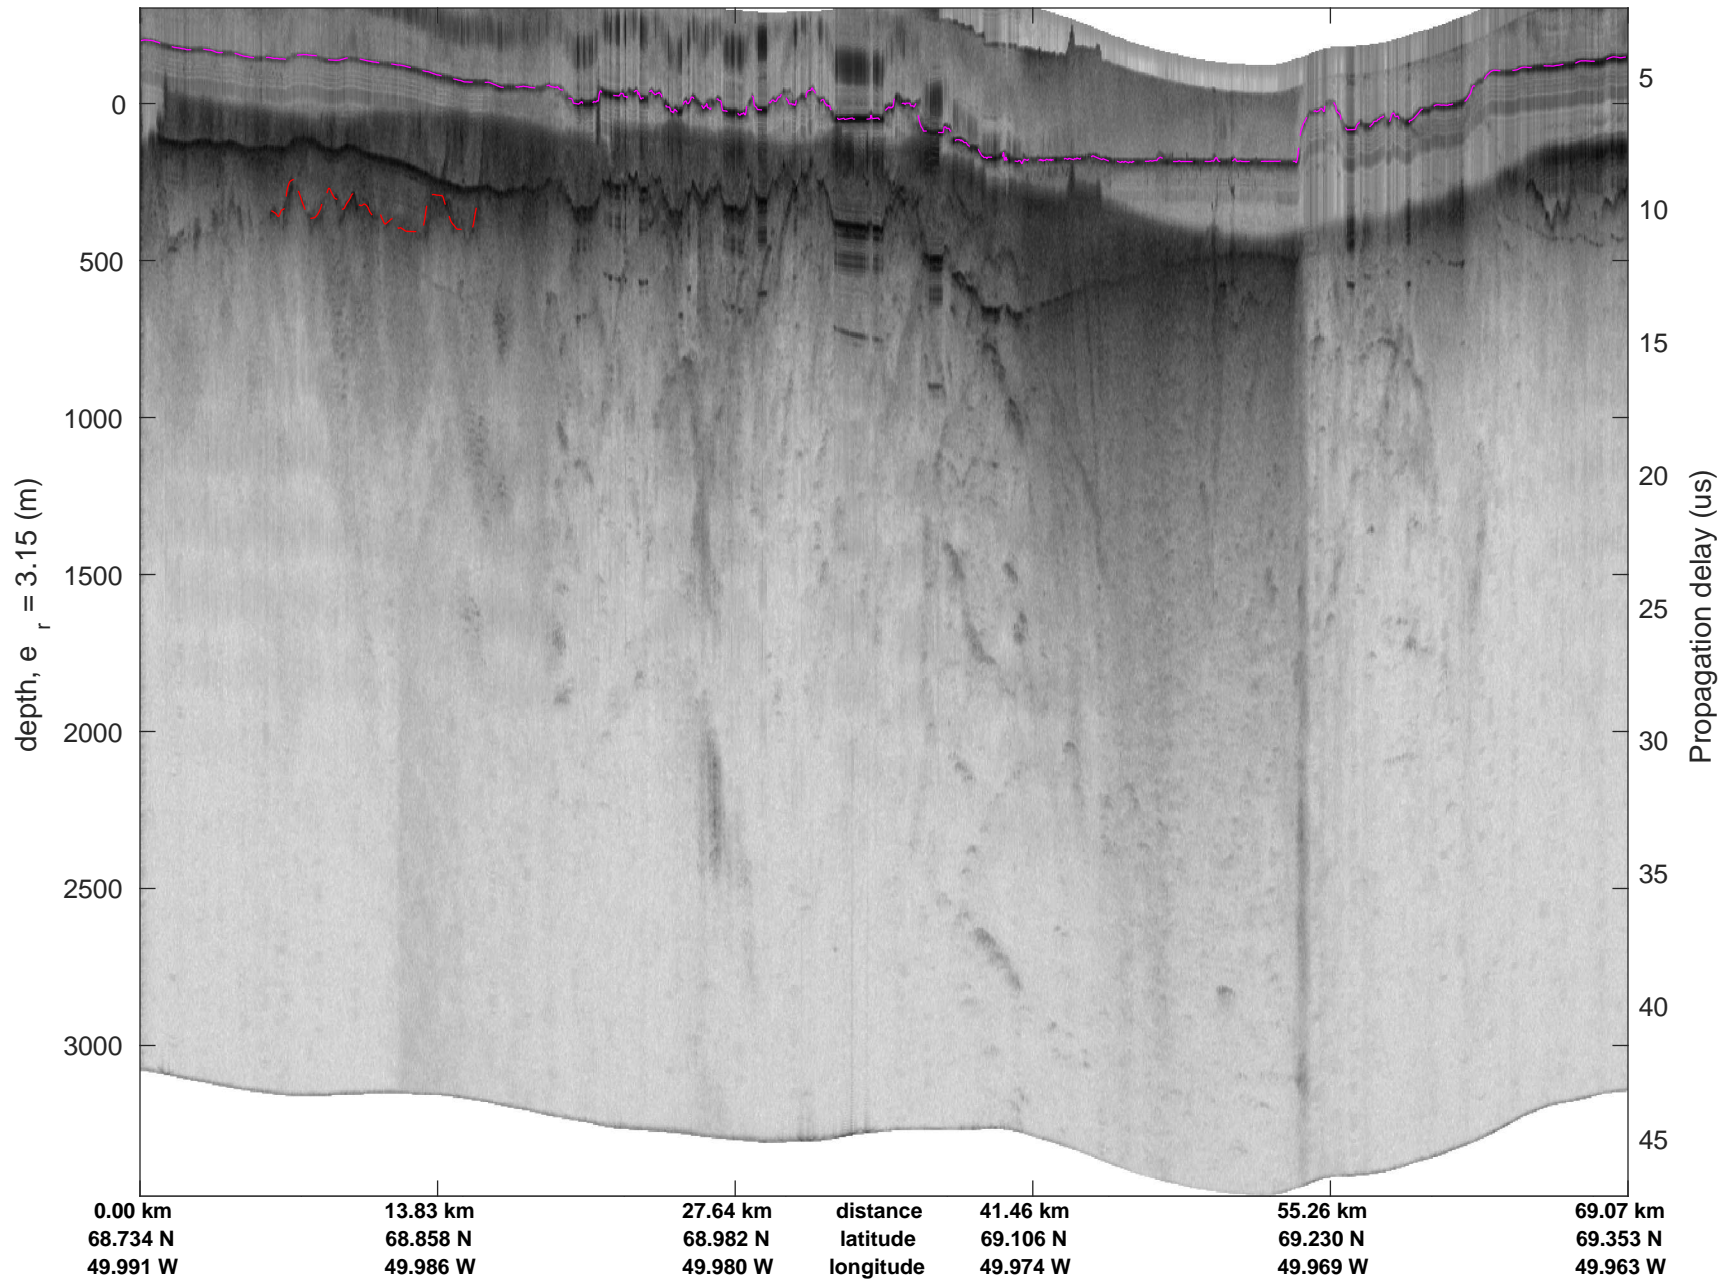

icards 2002\_Greenland\_P3: "" 20020531\_10\_001: 19:03:26.1 to 19:11:33.4 GPS

icards 2002\_Greenland\_P3: "" 20020531\_10\_001: 19:03:26.1 to 19:11:33.4 GPS

icards 2002\_Greenland\_P3: "" 20020531\_10\_002: 19:11:33.7 to 19:14:02.8 GPS

icards 2002\_Greenland\_P3: "" 20020531\_10\_002: 19:11:33.7 to 19:14:02.8 GPS