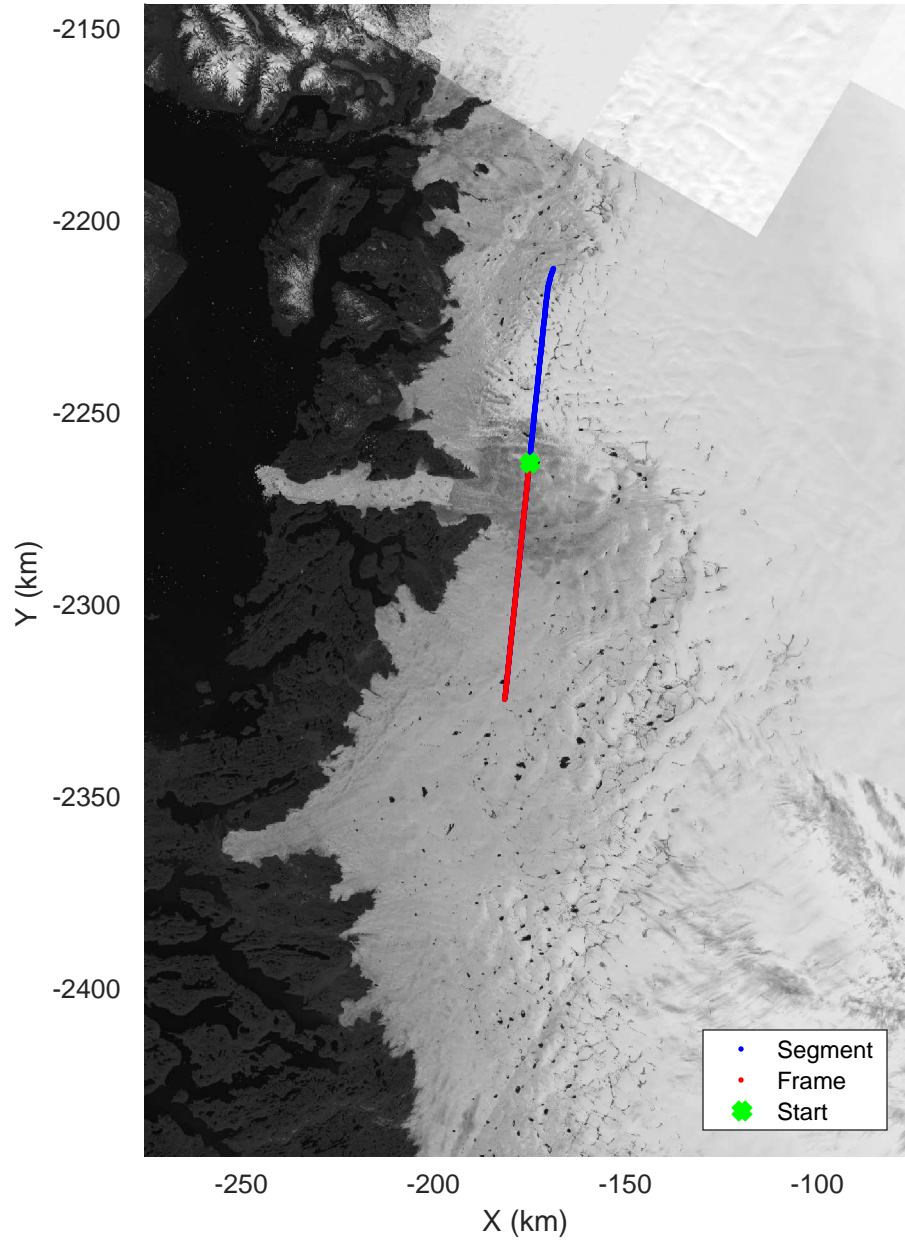

icards 2002_Greenland_P3: "" 20020531_09_001: 18:41:46.1 to 18:48:21.5 GPS

icards 2002_Greenland_P3: "" 20020531_09_001: 18:41:46.1 to 18:48:21.5 GPS

20020531_09_002
Polar Stereograph 70N/-45E

icards 2002_Greenland_P3: "" 20020531_09_002: 18:48:21.8 to 18:55:51.8 GPS

icards 2002_Greenland_P3: "" 20020531_09_002: 18:48:21.8 to 18:55:51.8 GPS