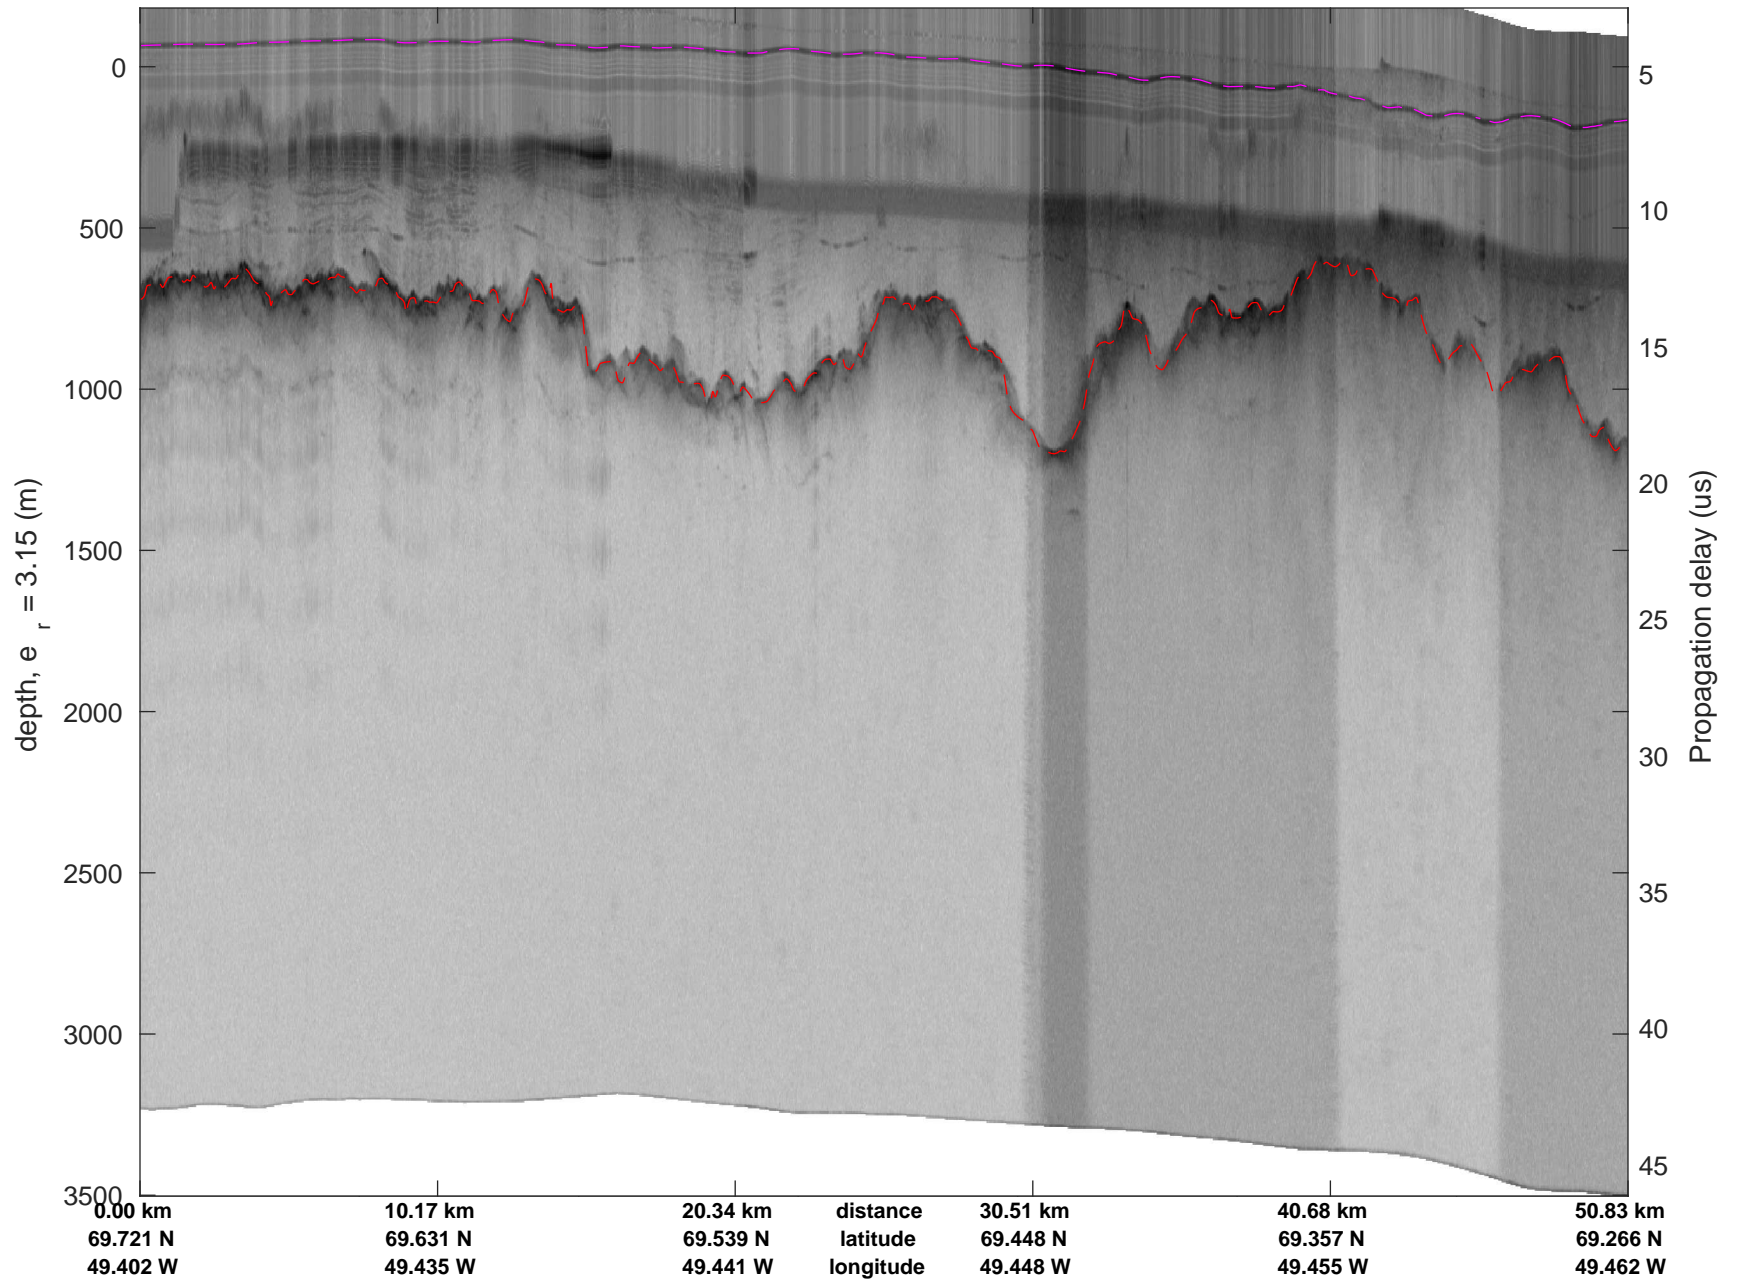

icards 2002_Greenland_P3: "" 20020531_09_001: 18:41:46.1 to 18:48:21.5 GPS

icards 2002_Greenland_P3: "" 20020531_09_001: 18:41:46.1 to 18:48:21.5 GPS

20020531_09_002
Polar Stereograph 70N/-45E

icards 2002_Greenland_P3: "" 20020531_09_002: 18:48:21.8 to 18:55:51.8 GPS

icards 2002_Greenland_P3: "" 20020531_09_002: 18:48:21.8 to 18:55:51.8 GPS