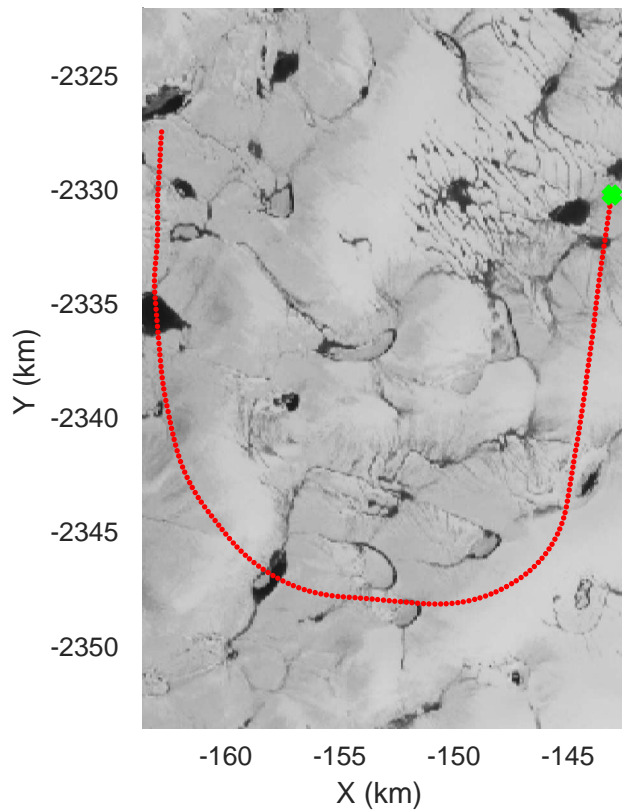

icards 2002_Greenland_P3: "" 20020531_08_005: 18:04:38.9 to 18:11:04.3 GPS

20020531_08_006
Polar Stereograph 70N/-45E

icards 2002_Greenland_P3: "" 20020531_08_006: 18:11:04.5 to 18:17:07.2 GPS

icards 2002_Greenland_P3: "" 20020531_08_006: 18:11:04.5 to 18:17:07.2 GPS