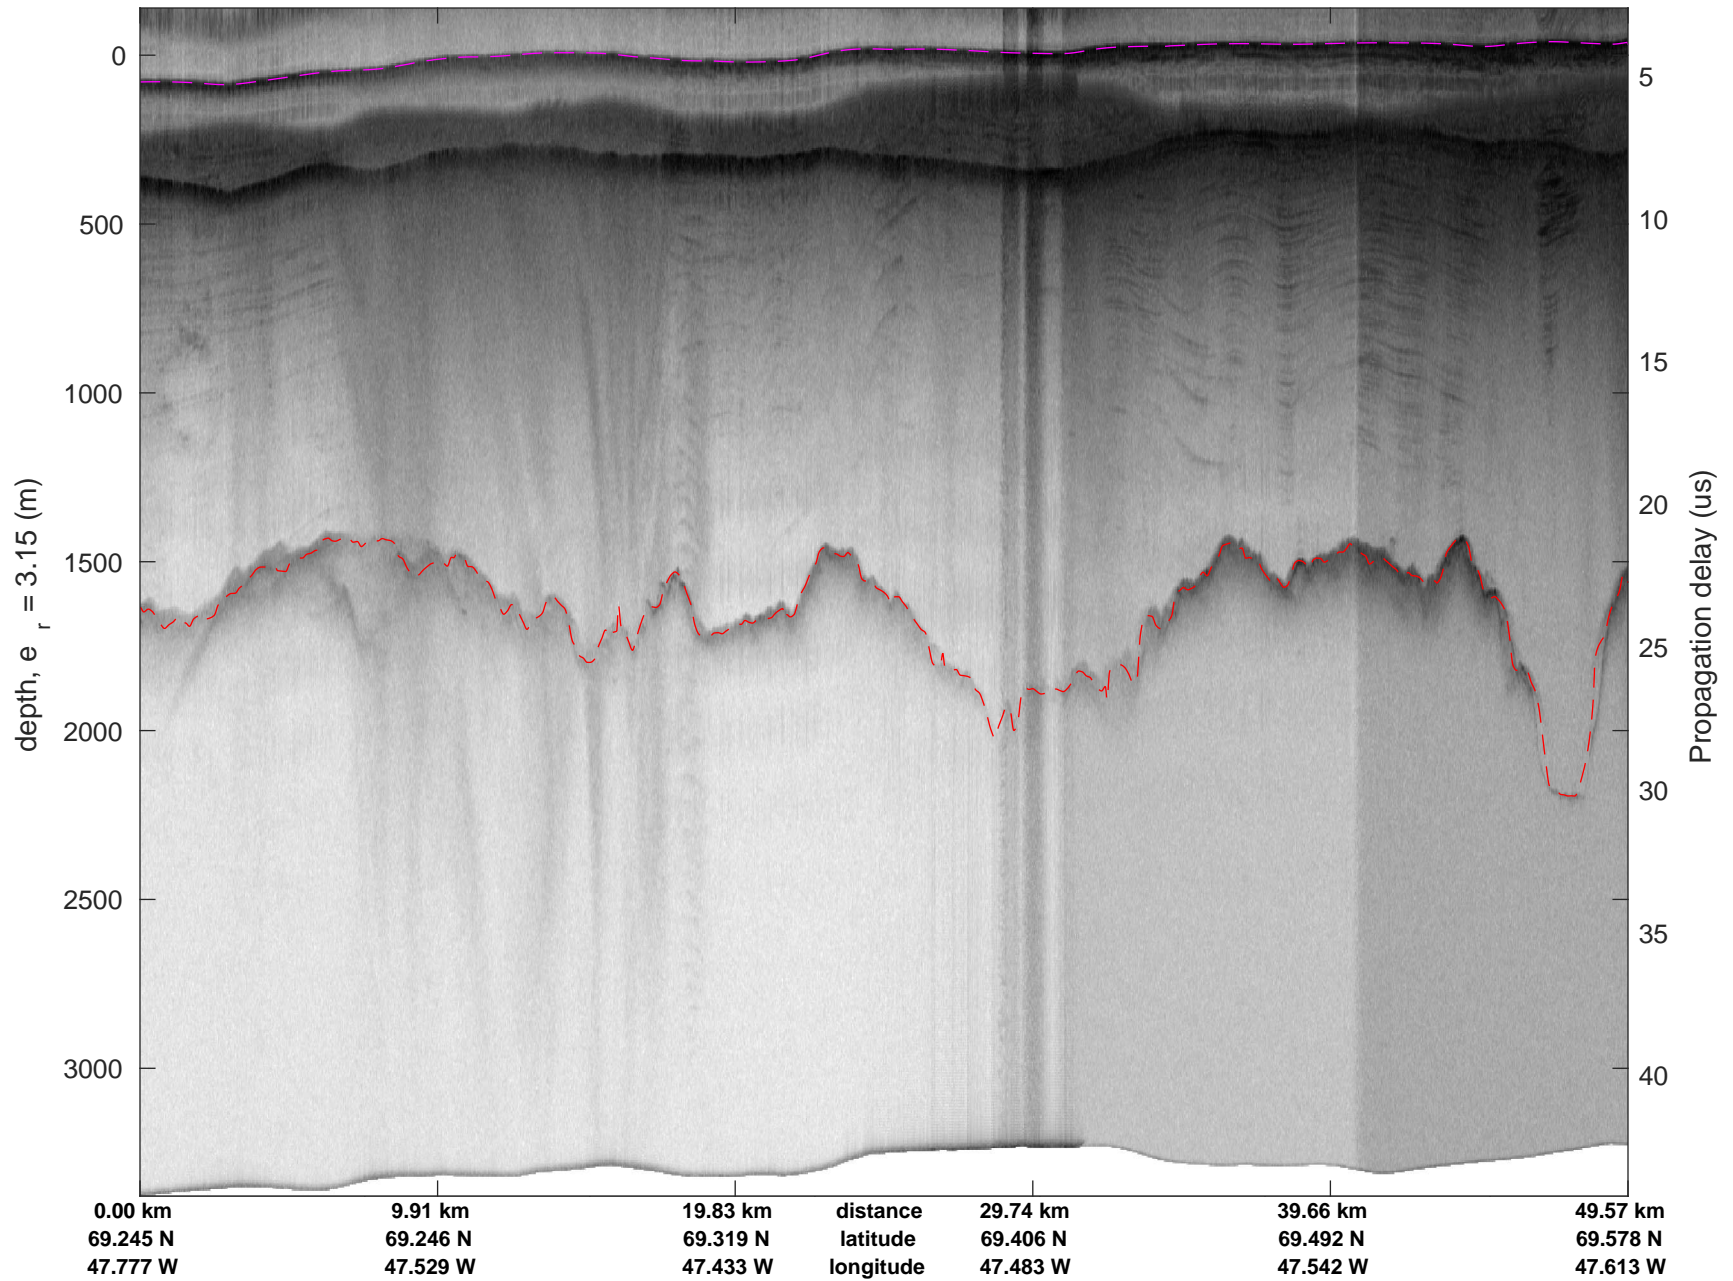

icards 2002_Greenland_P3: "" 20020531_08_002: 17:45:36.6 to 17:51:35.4 GPS

icards 2002_Greenland_P3: "" 20020531_08_003: 17:51:35.7 to 17:57:57.9 GPS

icards 2002_Greenland_P3: "" 20020531_08_003: 17:51:35.7 to 17:57:57.9 GPS

icards 2002_Greenland_P3: "" 20020531_08_004: 17:57:58.1 to 18:04:38.6 GPS

icards 2002_Greenland_P3: "" 20020531_08_004: 17:57:58.1 to 18:04:38.6 GPS

20020531_08_005
Polar Stereograph 70N/-45E

icards 2002_Greenland_P3: "" 20020531_08_005: 18:04:38.9 to 18:11:04.3 GPS

icards 2002_Greenland_P3: "" 20020531_08_005: 18:04:38.9 to 18:11:04.3 GPS

20020531_08_006
Polar Stereograph 70N/-45E

icards 2002_Greenland_P3: "" 20020531_08_006: 18:11:04.5 to 18:17:07.2 GPS

icards 2002_Greenland_P3: "" 20020531_08_006: 18:11:04.5 to 18:17:07.2 GPS

icards 2002_Greenland_P3: "" 20020531_08_007: 18:17:07.4 to 18:23:46.9 GPS

icards 2002_Greenland_P3: "" 20020531_08_007: 18:17:07.4 to 18:23:46.9 GPS

icards 2002_Greenland_P3: "" 20020531_08_008: 18:23:47.2 to 18:29:46.8 GPS