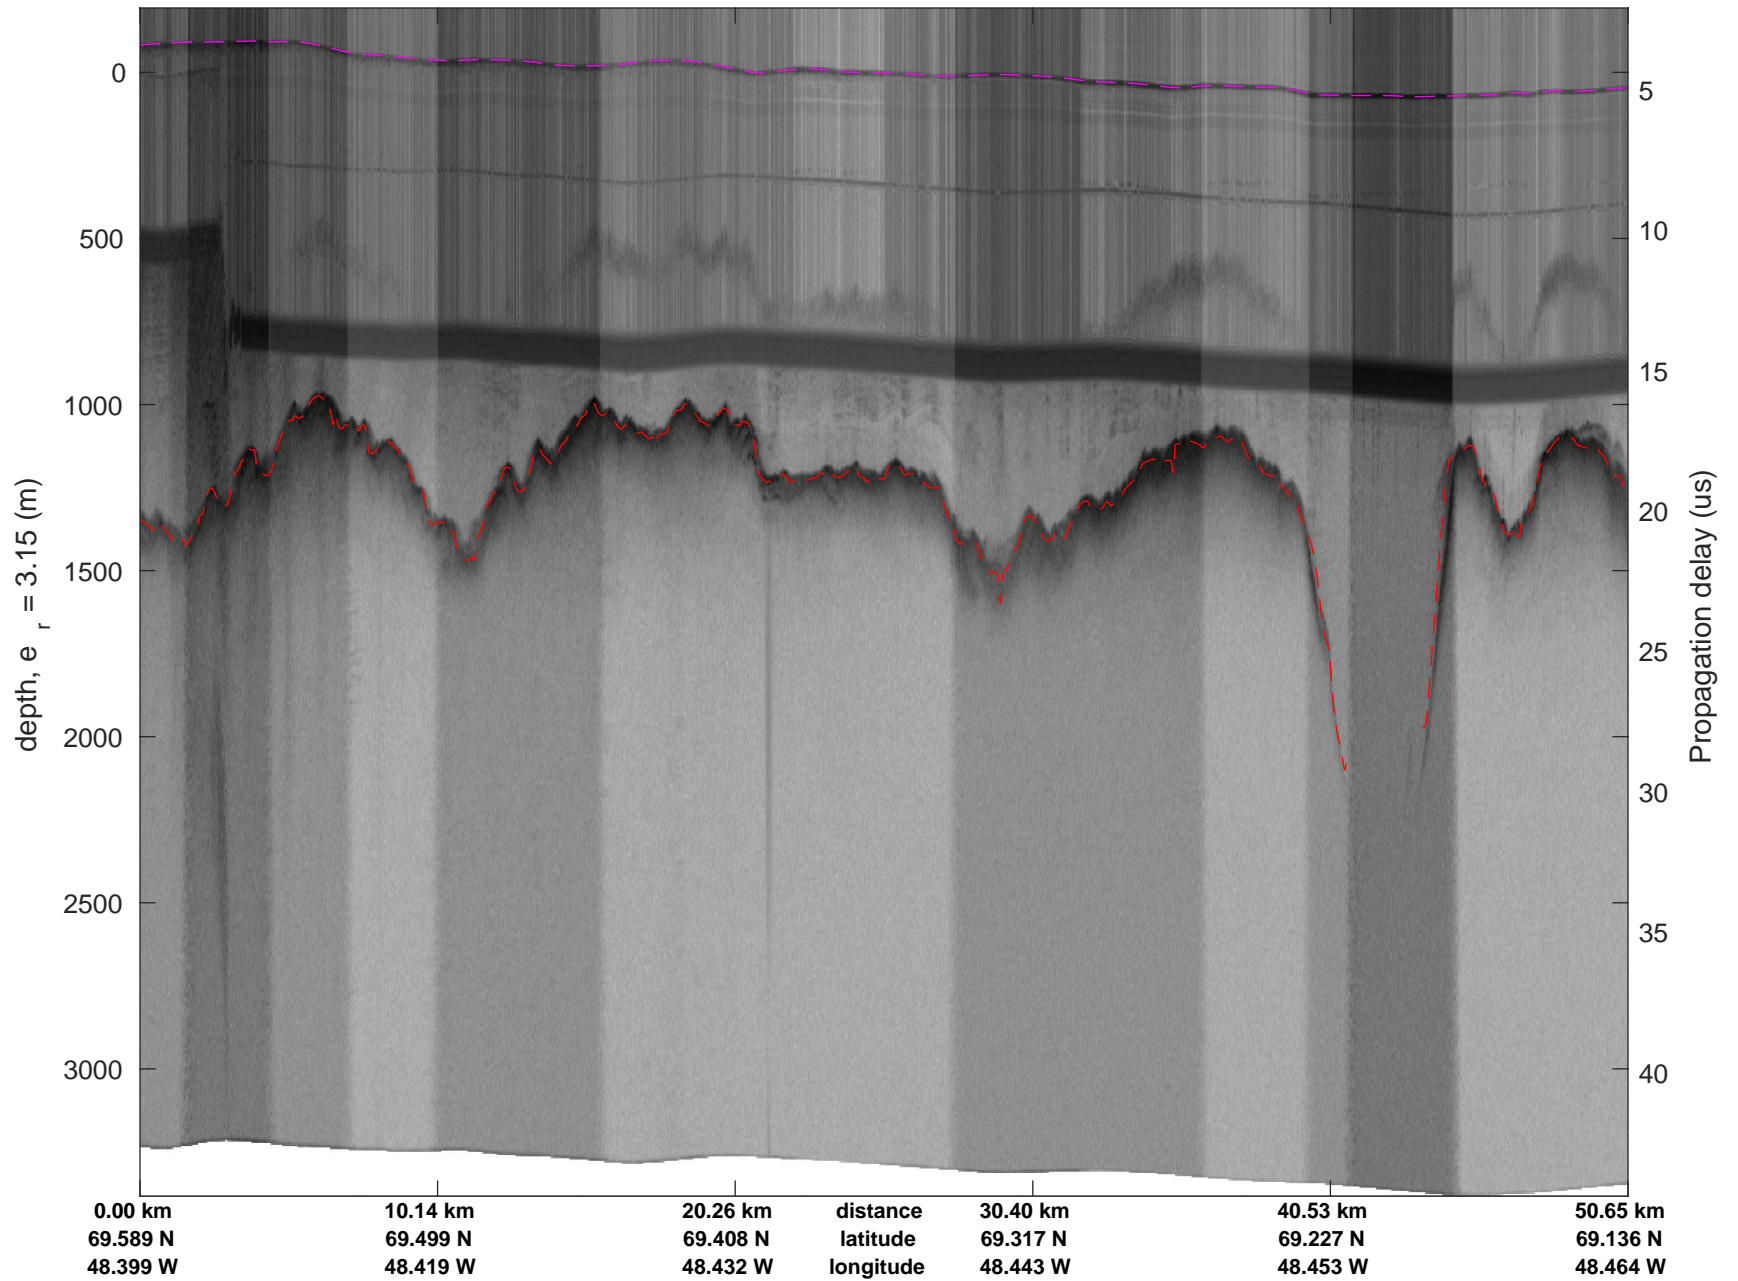

icards 2002_Greenland_P3: "" 20020531_08_004: 17:57:58.1 to 18:04:38.6 GPS

icards 2002_Greenland_P3: "" 20020531_08_004: 17:57:58.1 to 18:04:38.6 GPS

20020531_08_005
Polar Stereograph 70N/-45E

icards 2002_Greenland_P3: "" 20020531_08_005: 18:04:38.9 to 18:11:04.3 GPS

icards 2002_Greenland_P3: "" 20020531_08_005: 18:04:38.9 to 18:11:04.3 GPS

20020531_08_006
Polar Stereograph 70N/-45E

icards 2002_Greenland_P3: "" 20020531_08_006: 18:11:04.5 to 18:17:07.2 GPS

icards 2002_Greenland_P3: "" 20020531_08_006: 18:11:04.5 to 18:17:07.2 GPS

icards 2002_Greenland_P3: "" 20020531_08_007: 18:17:07.4 to 18:23:46.9 GPS

icards 2002_Greenland_P3: "" 20020531_08_007: 18:17:07.4 to 18:23:46.9 GPS

icards 2002_Greenland_P3: "" 20020531_08_008: 18:23:47.2 to 18:29:46.8 GPS

icards 2002_Greenland_P3: "" 20020531_08_008: 18:23:47.2 to 18:29:46.8 GPS

icards 2002_Greenland_P3: "" 20020531_08_009: 18:29:47.0 to 18:37:22.6 GPS

icards 2002_Greenland_P3: "" 20020531_08_009: 18:29:47.0 to 18:37:22.6 GPS