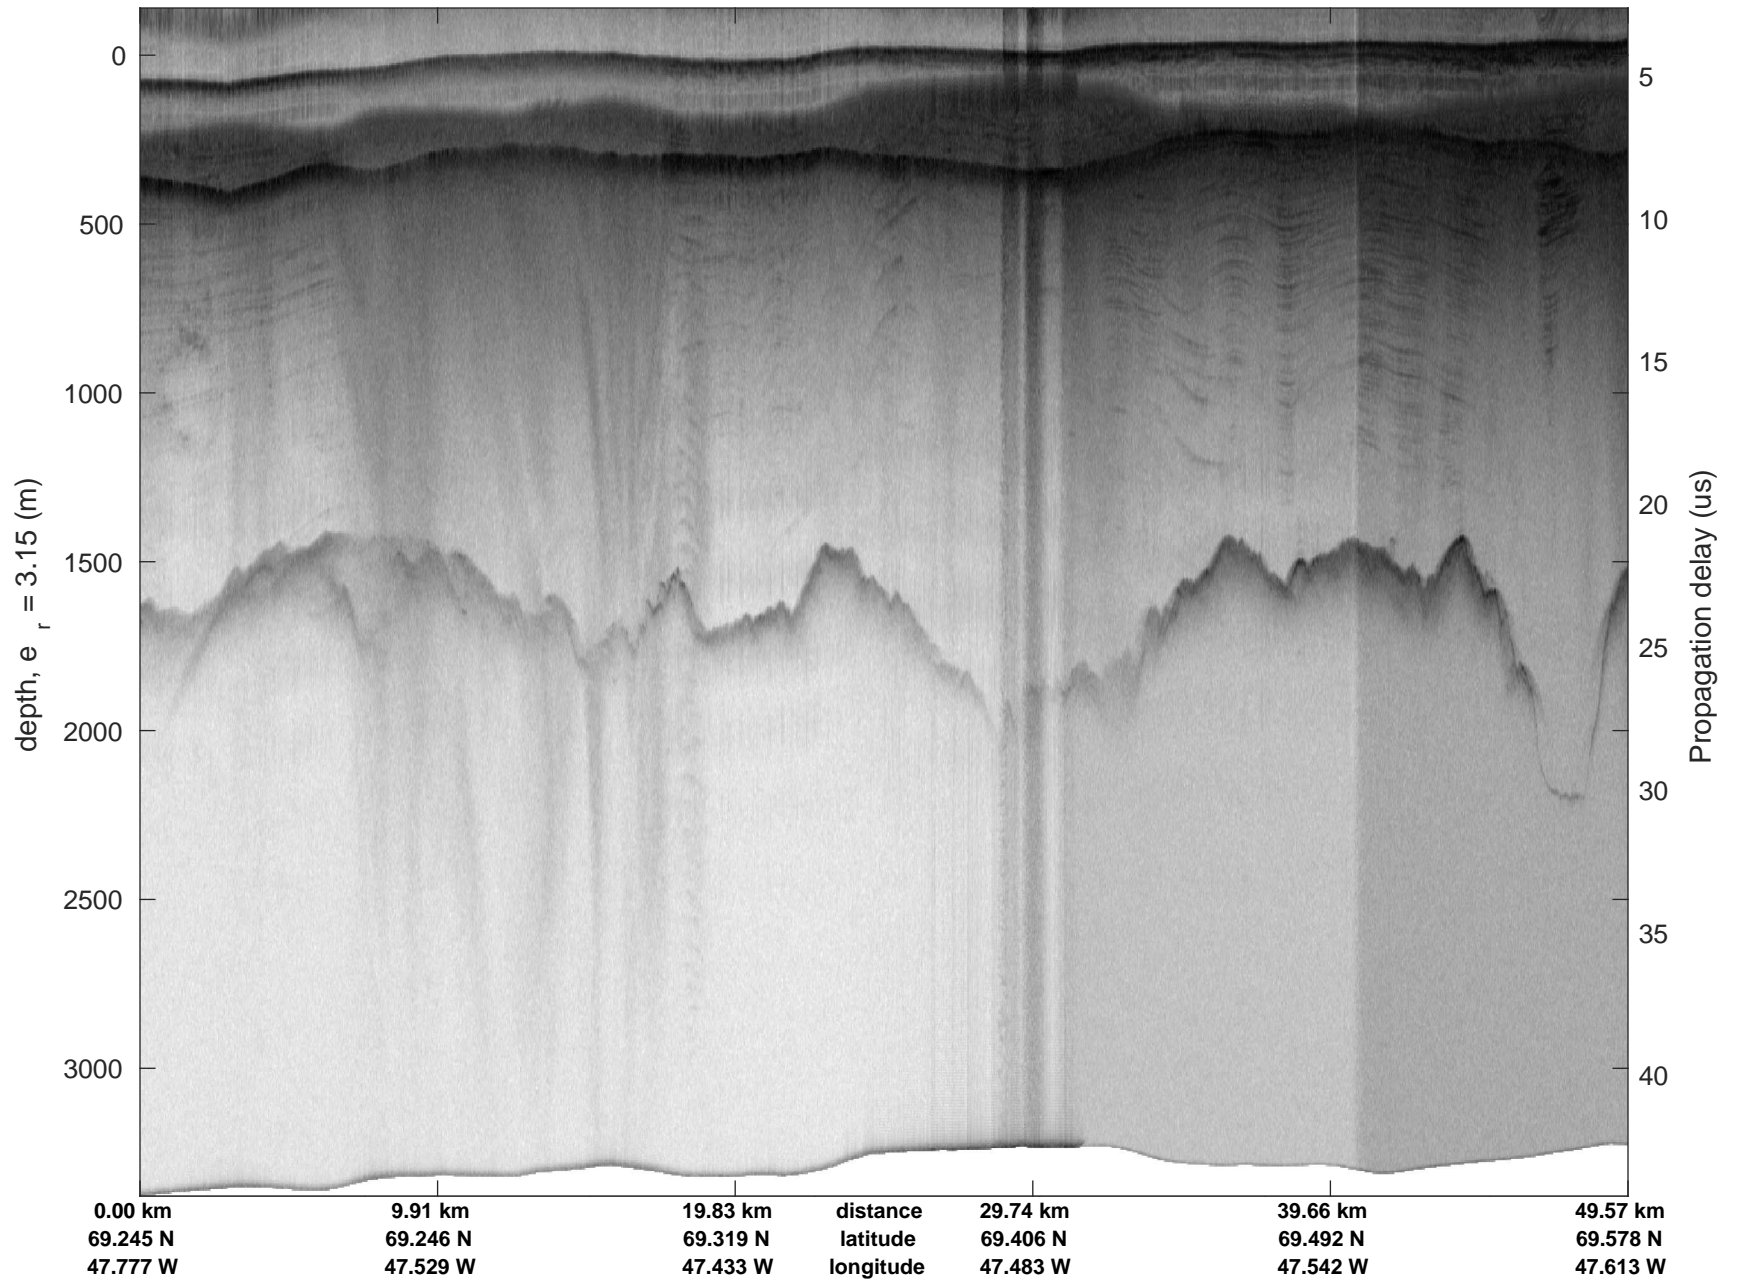

icards 2002_Greenland_P3: "" 20020531_08_001: 17:39:20.1 to 17:45:36.4 GPS

icards 2002_Greenland_P3: "" 20020531_08_001: 17:39:20.1 to 17:45:36.4 GPS

20020531_08_002
Polar Stereograph 70N/-45E

icards 2002_Greenland_P3: "" 20020531_08_002: 17:45:36.6 to 17:51:35.4 GPS

icards 2002_Greenland_P3: "" 20020531_08_002: 17:45:36.6 to 17:51:35.4 GPS

icards 2002_Greenland_P3: "" 20020531_08_003: 17:51:35.7 to 17:57:57.9 GPS

icards 2002_Greenland_P3: "" 20020531_08_003: 17:51:35.7 to 17:57:57.9 GPS

icards 2002_Greenland_P3: "" 20020531_08_004: 17:57:58.1 to 18:04:38.6 GPS

icards 2002_Greenland_P3: "" 20020531_08_004: 17:57:58.1 to 18:04:38.6 GPS

20020531_08_005
Polar Stereograph 70N/-45E

icards 2002_Greenland_P3: "" 20020531_08_005: 18:04:38.9 to 18:11:04.3 GPS

icards 2002_Greenland_P3: "" 20020531_08_005: 18:04:38.9 to 18:11:04.3 GPS

20020531_08_006
Polar Stereograph 70N/-45E

icards 2002_Greenland_P3: "" 20020531_08_006: 18:11:04.5 to 18:17:07.2 GPS

icards 2002_Greenland_P3: "" 20020531_08_006: 18:11:04.5 to 18:17:07.2 GPS