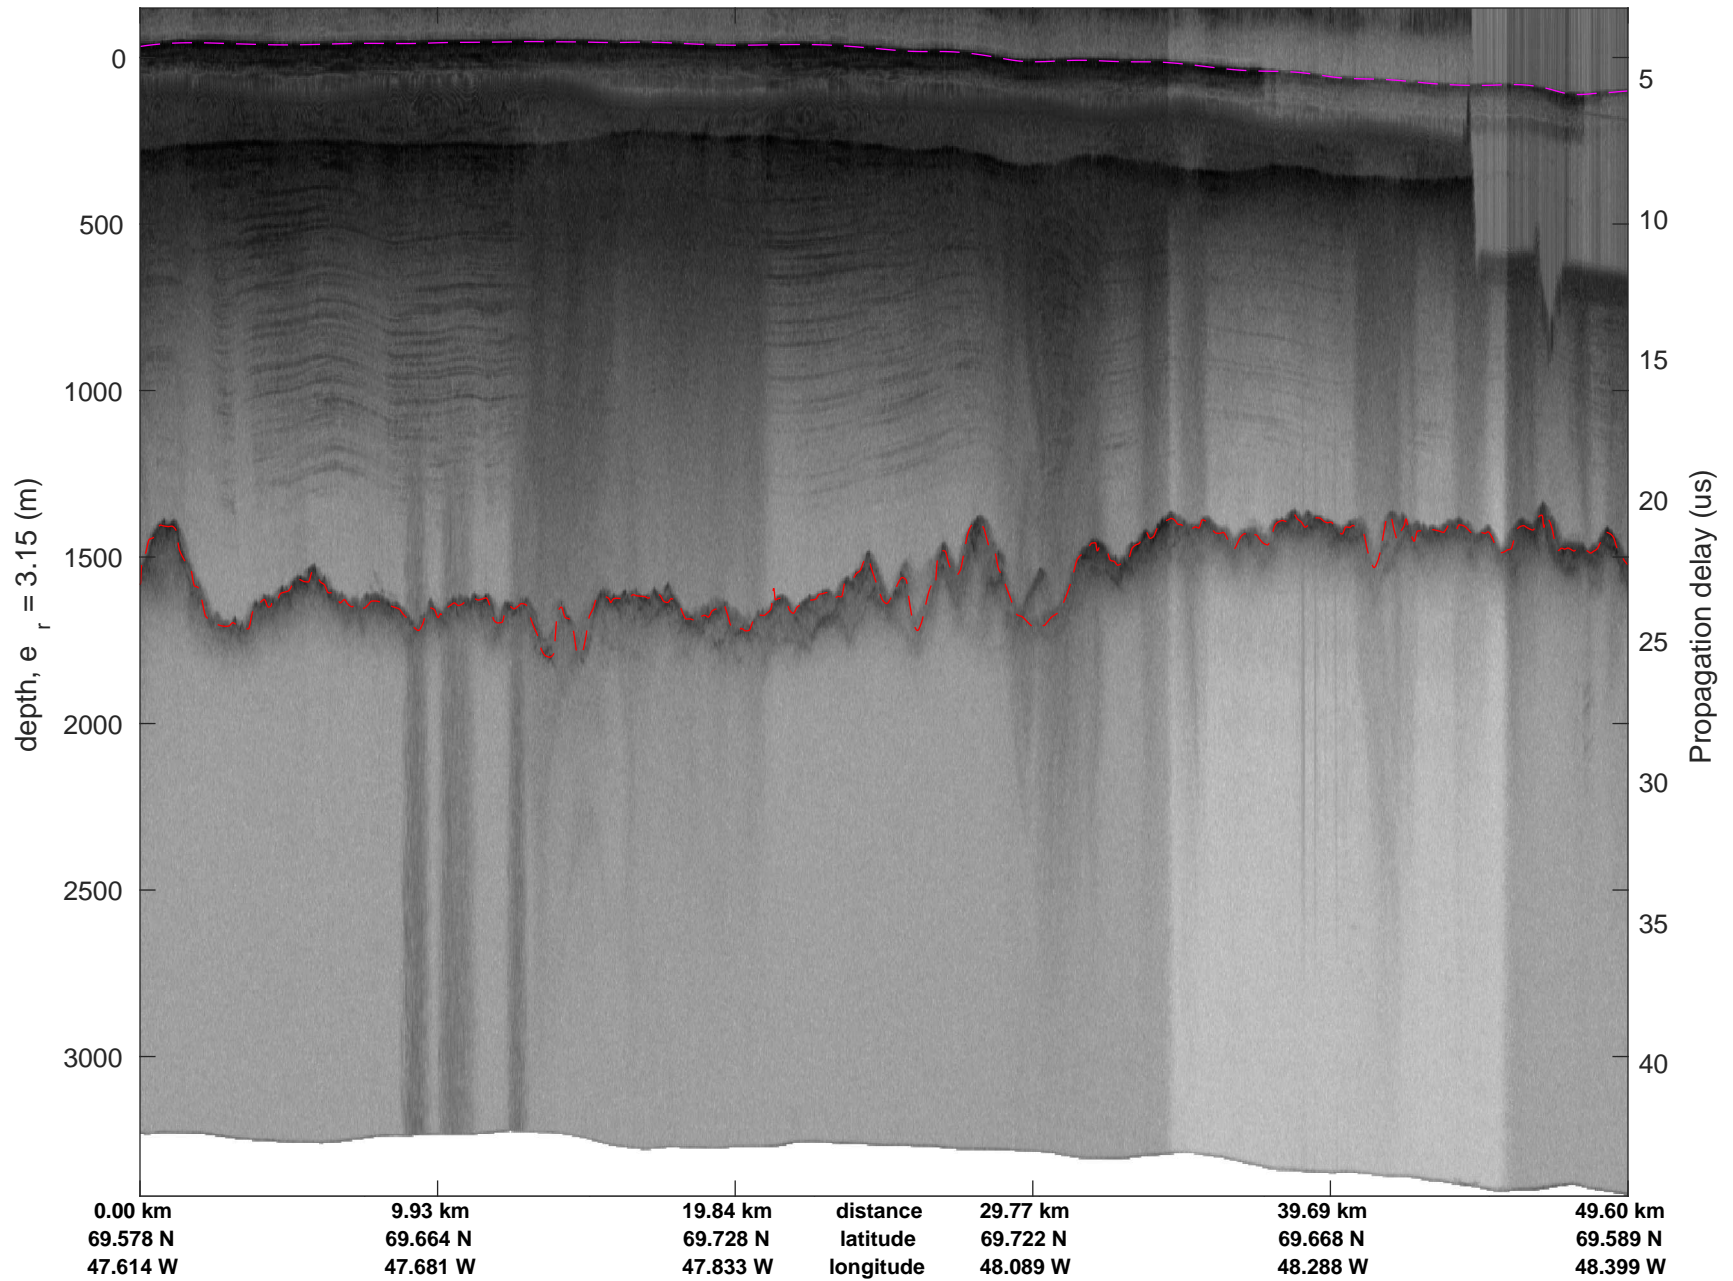

icards 2002_Greenland_P3: "" 20020531_08_001: 17:39:20.1 to 17:45:36.4 GPS

icards 2002_Greenland_P3: "" 20020531_08_001: 17:39:20.1 to 17:45:36.4 GPS

20020531_08_002
Polar Stereograph 70N/-45E

icards 2002_Greenland_P3: "" 20020531_08_002: 17:45:36.6 to 17:51:35.4 GPS

icards 2002_Greenland_P3: "" 20020531_08_002: 17:45:36.6 to 17:51:35.4 GPS

icards 2002_Greenland_P3: "" 20020531_08_003: 17:51:35.7 to 17:57:57.9 GPS

icards 2002_Greenland_P3: "" 20020531_08_003: 17:51:35.7 to 17:57:57.9 GPS

icards 2002_Greenland_P3: "" 20020531_08_004: 17:57:58.1 to 18:04:38.6 GPS

icards 2002_Greenland_P3: "" 20020531_08_004: 17:57:58.1 to 18:04:38.6 GPS

20020531_08_005
Polar Stereograph 70N/-45E

icards 2002_Greenland_P3: "" 20020531_08_005: 18:04:38.9 to 18:11:04.3 GPS

icards 2002_Greenland_P3: "" 20020531_08_005: 18:04:38.9 to 18:11:04.3 GPS

20020531_08_006
Polar Stereograph 70N/-45E

icards 2002_Greenland_P3: "" 20020531_08_006: 18:11:04.5 to 18:17:07.2 GPS

icards 2002_Greenland_P3: "" 20020531_08_006: 18:11:04.5 to 18:17:07.2 GPS