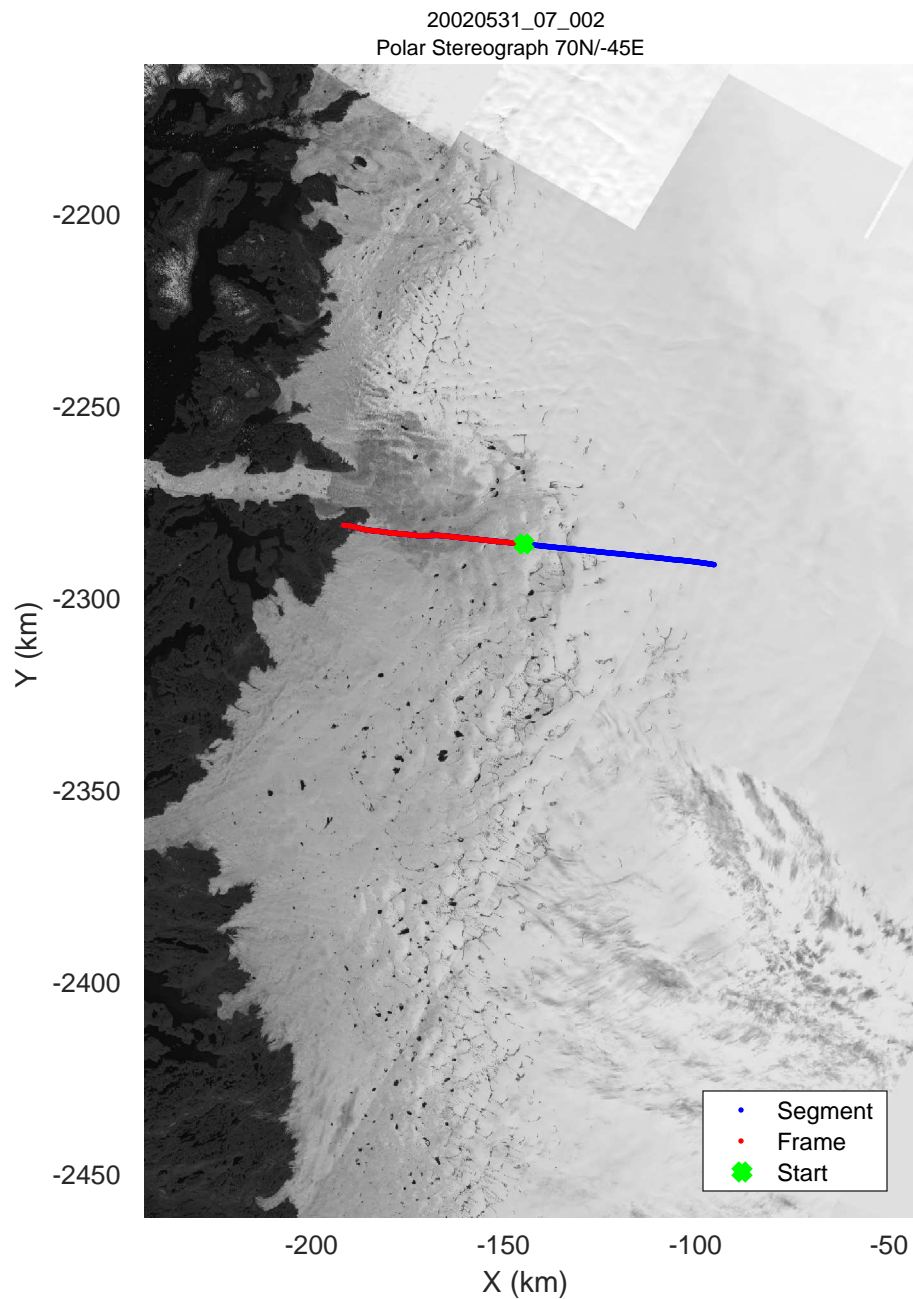

icards 2002_Greenland_P3: "" 20020531_07_001: 17:19:49.6 to 17:25:36.3 GPS

icards 2002_Greenland_P3: "" 20020531_07_001: 17:19:49.6 to 17:25:36.3 GPS

icards 2002_Greenland_P3: "" 20020531_07_002: 17:25:36.5 to 17:31:20.1 GPS

icards 2002_Greenland_P3: "" 20020531_07_002: 17:25:36.5 to 17:31:20.1 GPS