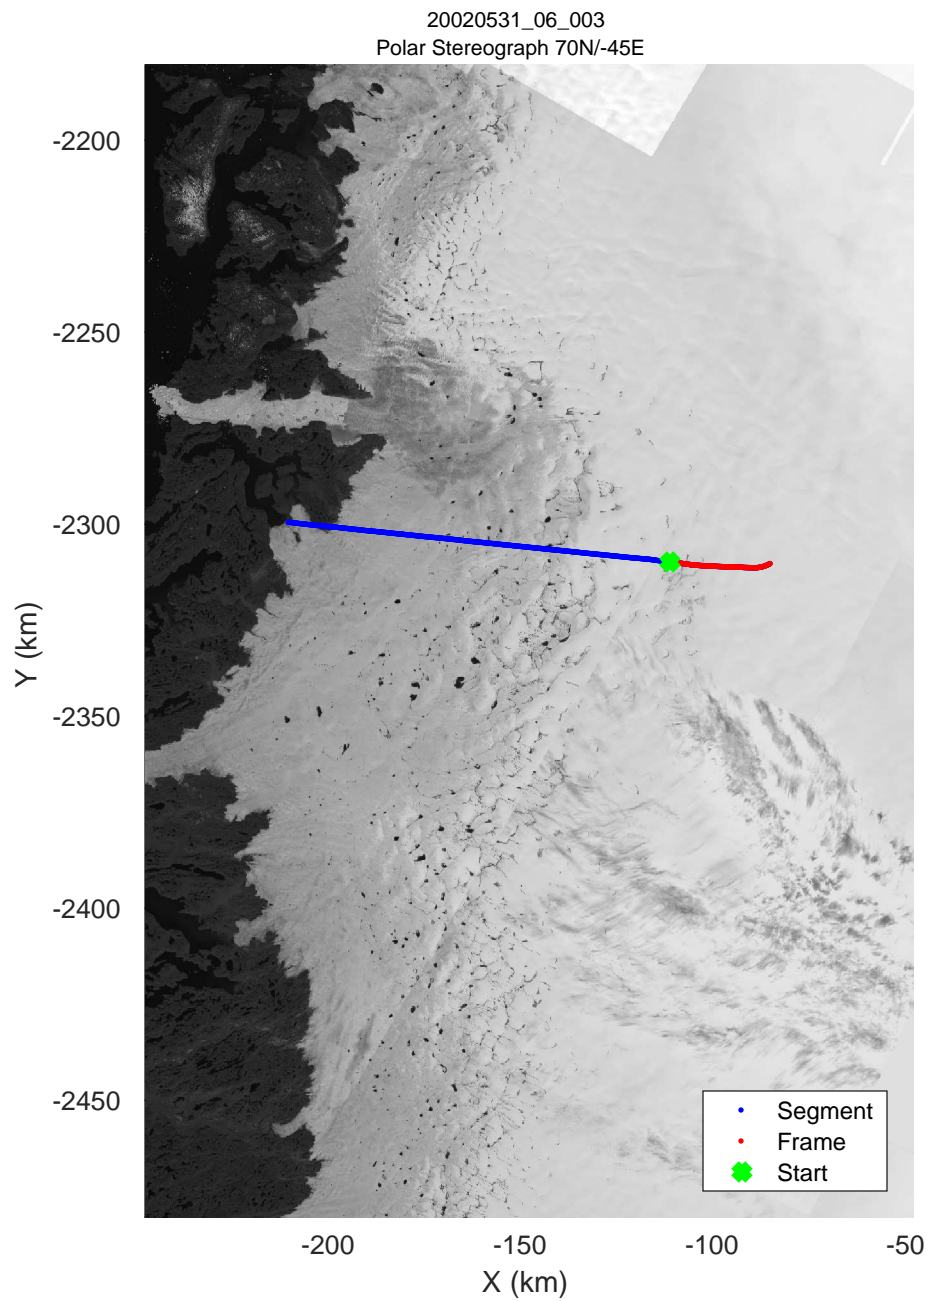

icards 2002_Greenland_P3: "" 20020531_06_001: 17:01:38.1 to 17:07:32.8 GPS

icards 2002_Greenland_P3: "" 20020531_06_001: 17:01:38.1 to 17:07:32.8 GPS

icards 2002_Greenland_P3: "" 20020531_06_002: 17:07:33.0 to 17:13:27.8 GPS

icards 2002_Greenland_P3: "" 20020531_06_002: 17:07:33.0 to 17:13:27.8 GPS

icards 2002_Greenland_P3: "" 20020531_06_003: 17:13:28.1 to 17:16:36.2 GPS

icards 2002_Greenland_P3: "" 20020531_06_003: 17:13:28.1 to 17:16:36.2 GPS