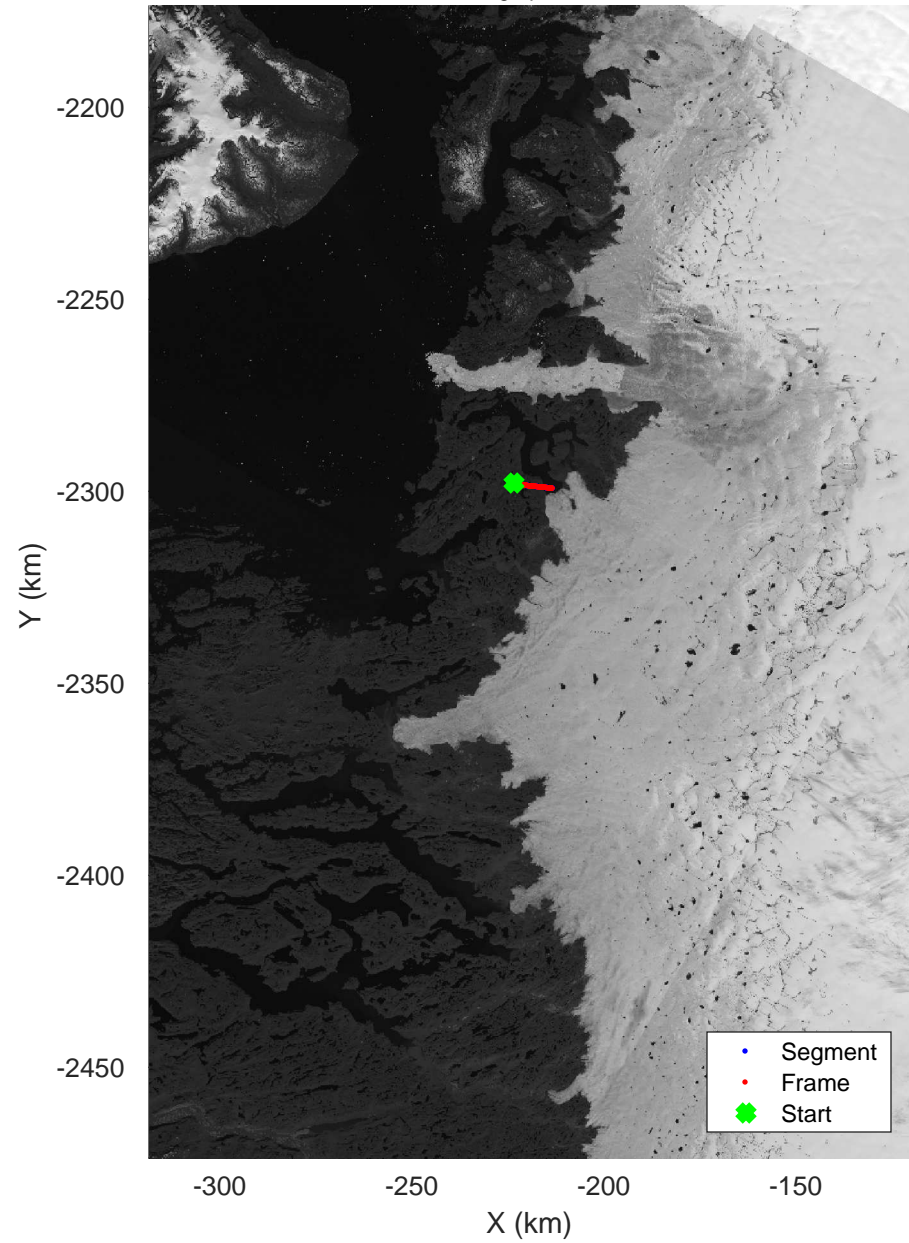

20020531_05_001
Polar Stereograph 70N/-45E

icards 2002_Greenland_P3: "" 20020531_05_001: 17:00:07.6 to 17:01:17.8 GPS

icards 2002_Greenland_P3: "" 20020531_05_001: 17:00:07.6 to 17:01:17.8 GPS