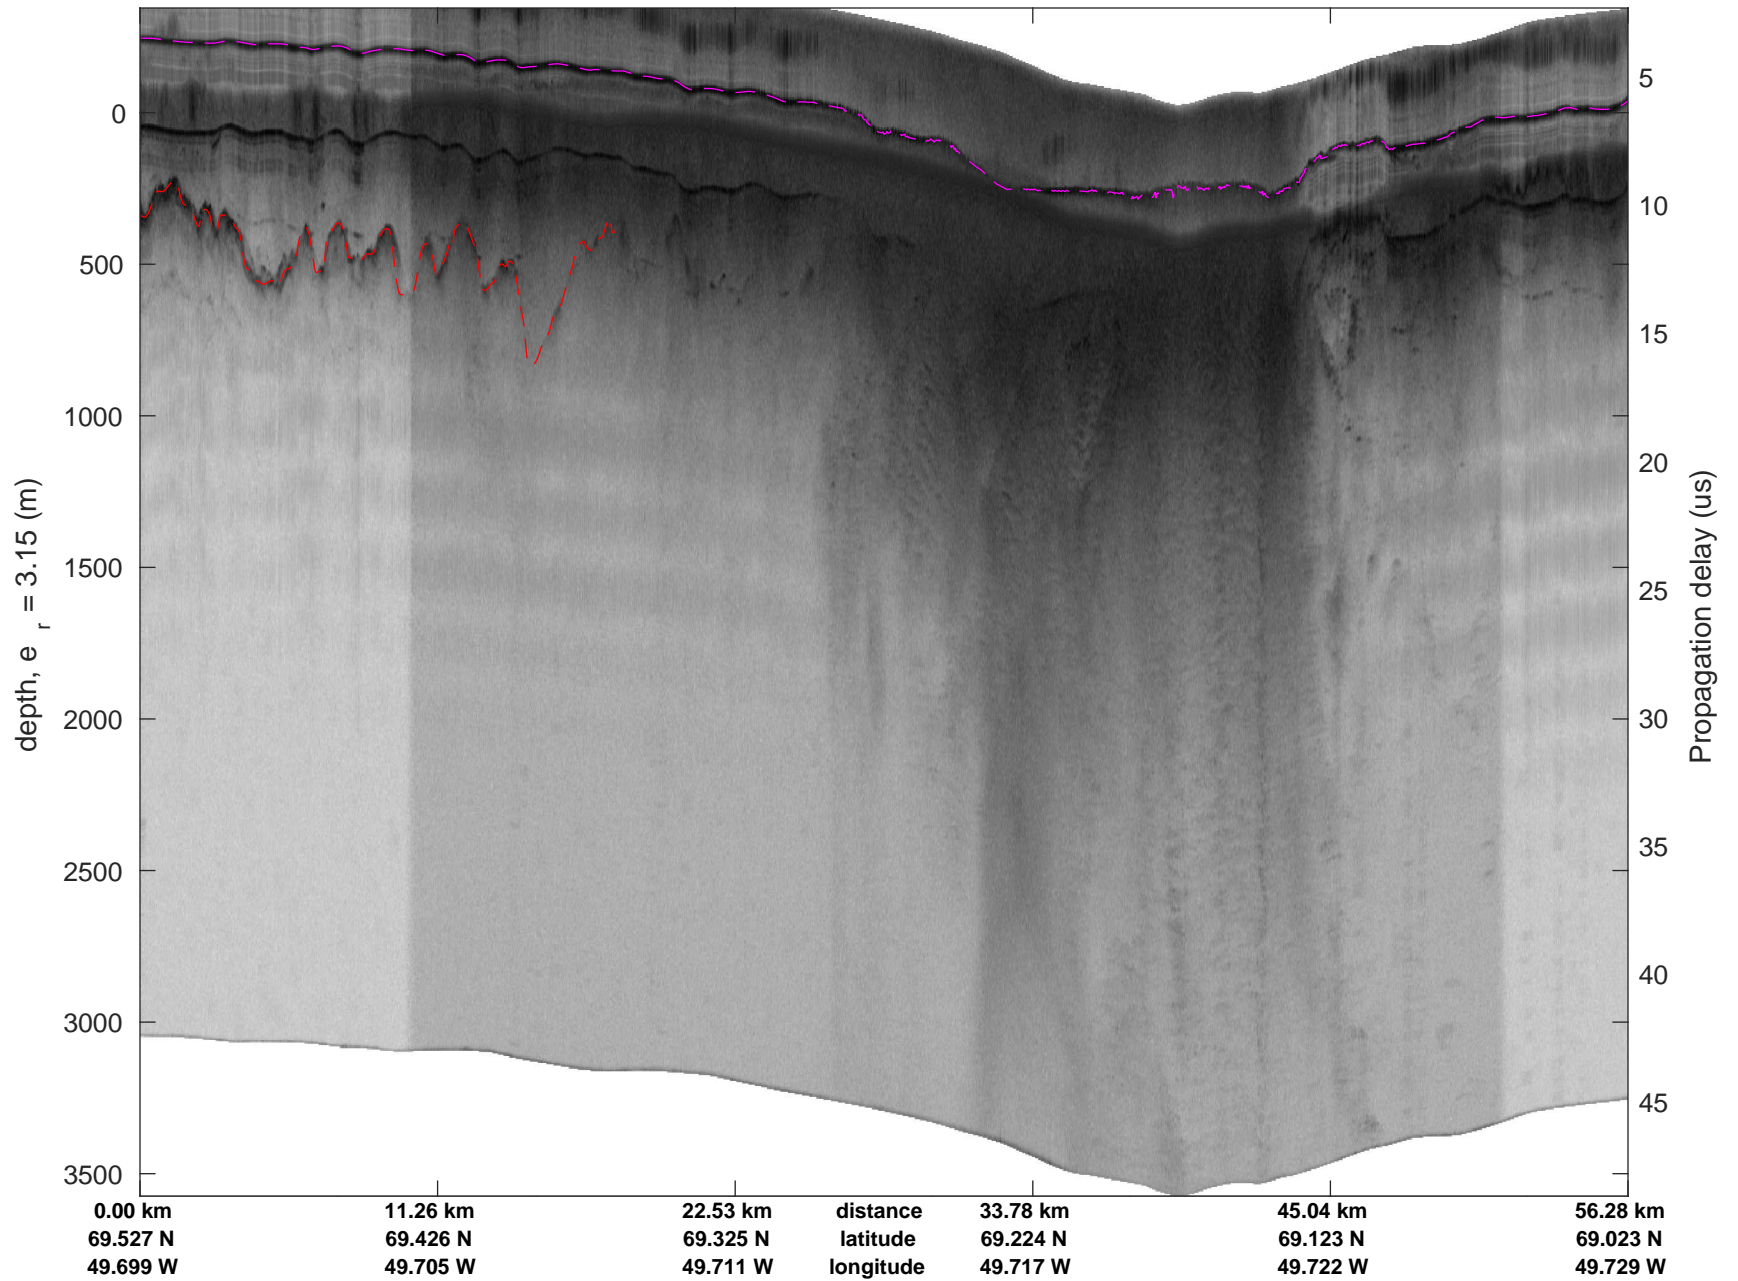

20020531_04_001
Polar Stereograph 70N/-45E

icards 2002_Greenland_P3: "" 20020531_04_001: 16:38:08.1 to 16:44:52.6 GPS

icards 2002_Greenland_P3: "" 20020531_04_001: 16:38:08.1 to 16:44:52.6 GPS

icards 2002_Greenland_P3: "" 20020531_04_002: 16:44:52.9 to 16:50:03.1 GPS

icards 2002_Greenland_P3: "" 20020531_04_002: 16:44:52.9 to 16:50:03.1 GPS

icards 2002_Greenland_P3: "" 20020531_04_003: 16:50:03.4 to 16:52:55.4 GPS

icards 2002_Greenland_P3: "" 20020531_04_003: 16:50:03.4 to 16:52:55.4 GPS