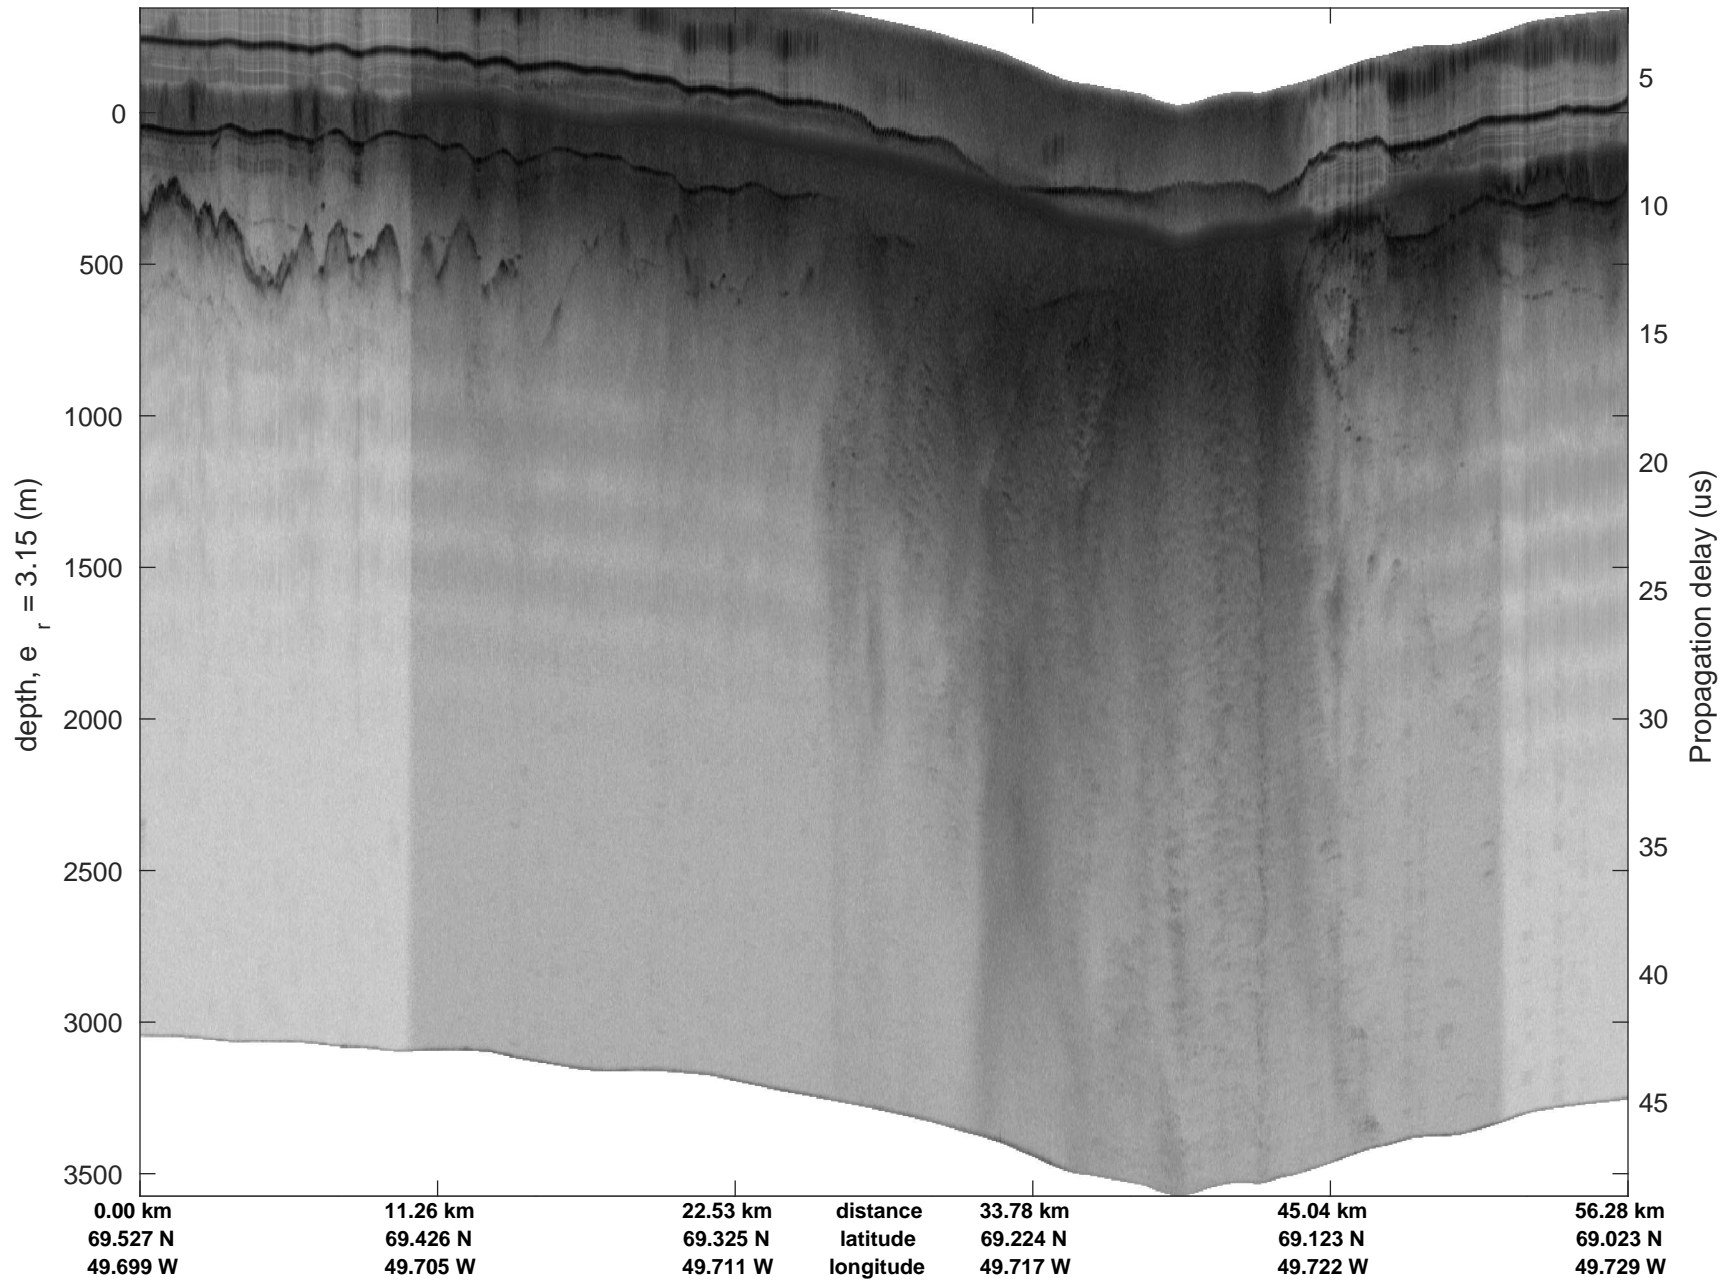

20020531_04_001
Polar Stereograph 70N/-45E

icards 2002_Greenland_P3: "" 20020531_04_001: 16:38:08.1 to 16:44:52.6 GPS

icards 2002_Greenland_P3: "" 20020531_04_001: 16:38:08.1 to 16:44:52.6 GPS

icards 2002_Greenland_P3: "" 20020531_04_002: 16:44:52.9 to 16:50:03.1 GPS

icards 2002_Greenland_P3: "" 20020531_04_002: 16:44:52.9 to 16:50:03.1 GPS

icards 2002_Greenland_P3: "" 20020531_04_003: 16:50:03.4 to 16:52:55.4 GPS

icards 2002_Greenland_P3: "" 20020531_04_003: 16:50:03.4 to 16:52:55.4 GPS