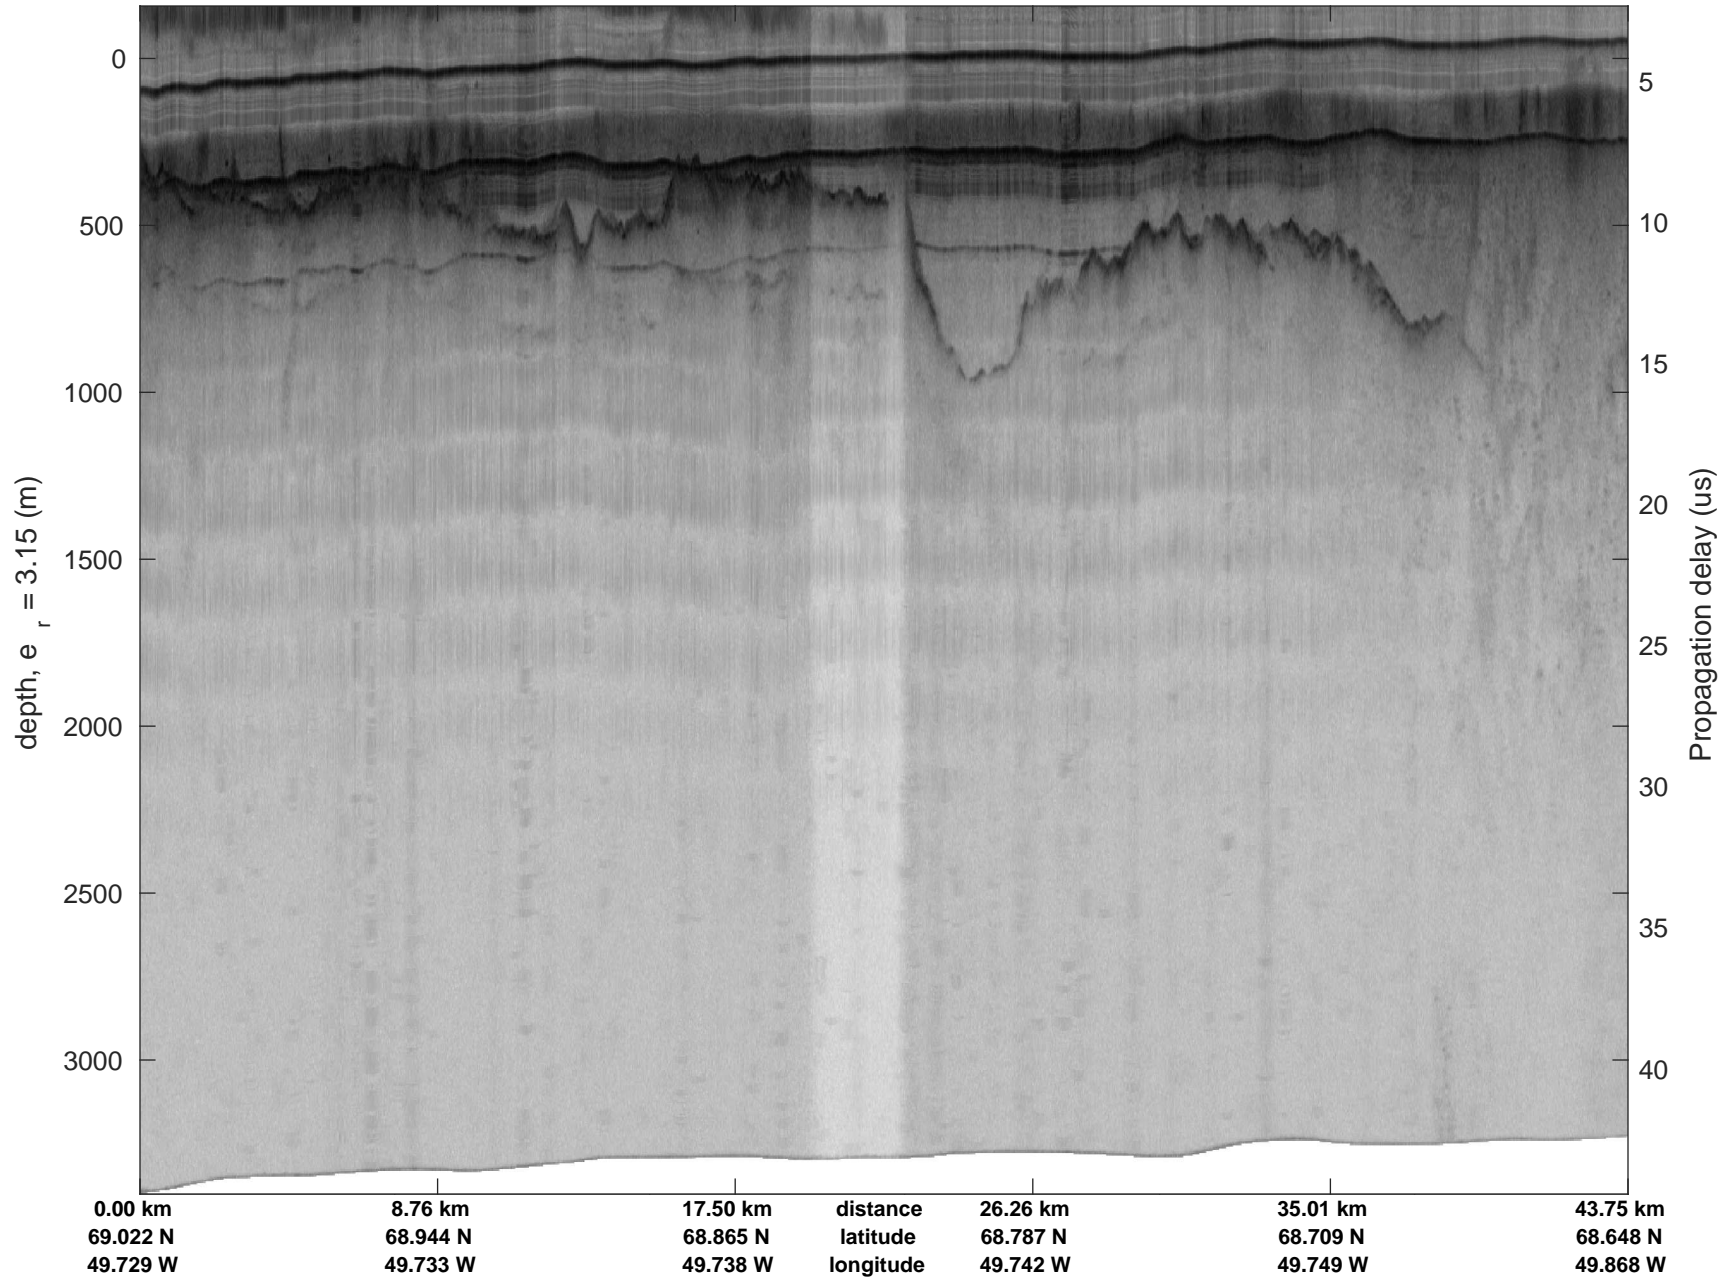

20020531_04_001
Polar Stereograph 70N/-45E

icards 2002_Greenland_P3: "" 20020531_04_001: 16:38:08.1 to 16:44:52.6 GPS

icards 2002_Greenland_P3: "" 20020531_04_001: 16:38:08.1 to 16:44:52.6 GPS

icards 2002_Greenland_P3: "" 20020531_04_002: 16:44:52.9 to 16:50:03.1 GPS

icards 2002_Greenland_P3: "" 20020531_04_002: 16:44:52.9 to 16:50:03.1 GPS

icards 2002_Greenland_P3: "" 20020531_04_003: 16:50:03.4 to 16:52:55.4 GPS

icards 2002_Greenland_P3: "" 20020531_04_003: 16:50:03.4 to 16:52:55.4 GPS