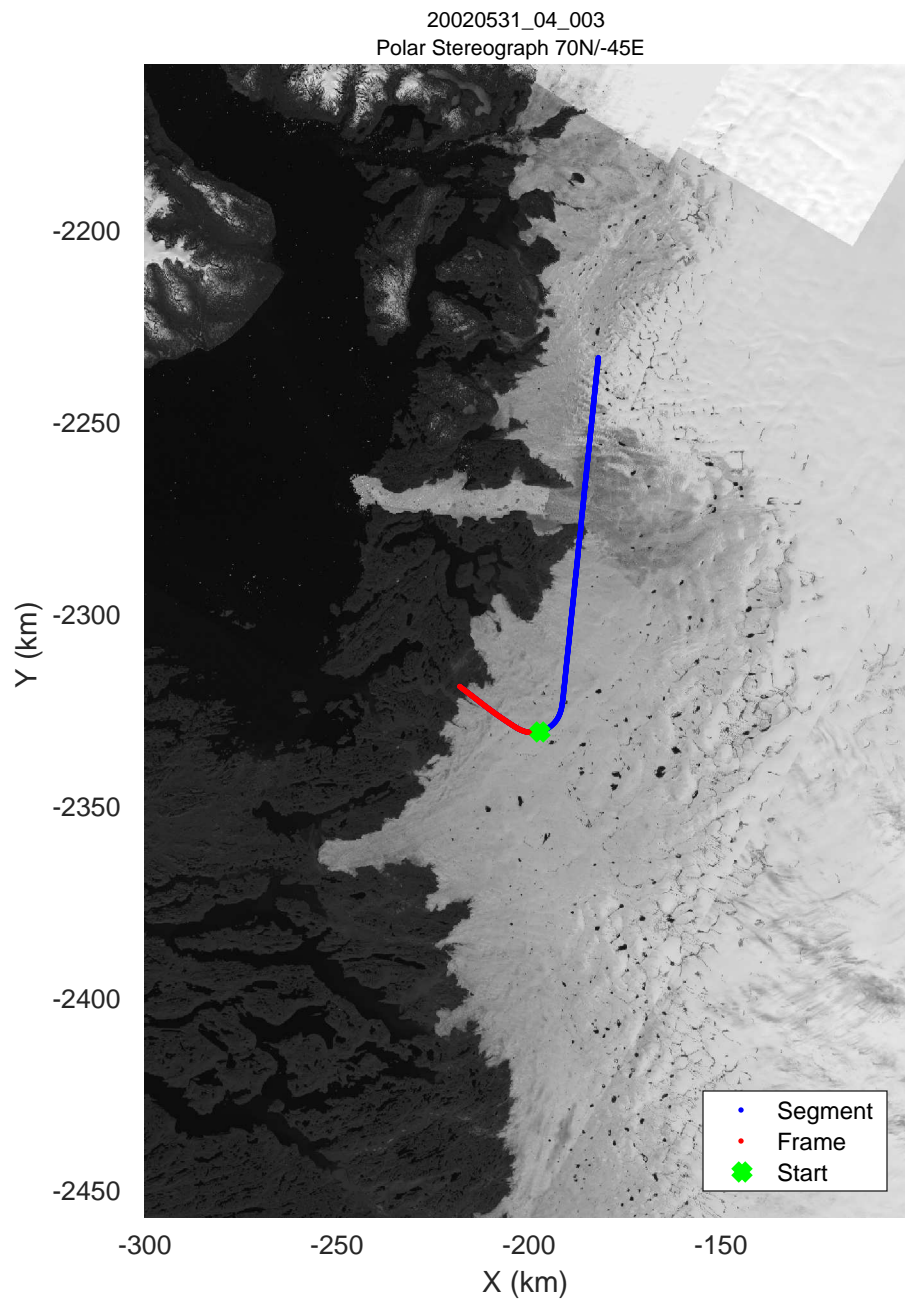

20020531_04_001
Polar Stereograph 70N/-45E

icards 2002_Greenland_P3: "" 20020531_04_001: 16:38:08.1 to 16:44:52.6 GPS

icards 2002_Greenland_P3: "" 20020531_04_001: 16:38:08.1 to 16:44:52.6 GPS

icards 2002_Greenland_P3: "" 20020531_04_002: 16:44:52.9 to 16:50:03.1 GPS

icards 2002_Greenland_P3: "" 20020531_04_002: 16:44:52.9 to 16:50:03.1 GPS

icards 2002_Greenland_P3: "" 20020531_04_003: 16:50:03.4 to 16:52:55.4 GPS

icards 2002_Greenland_P3: "" 20020531_04_003: 16:50:03.4 to 16:52:55.4 GPS