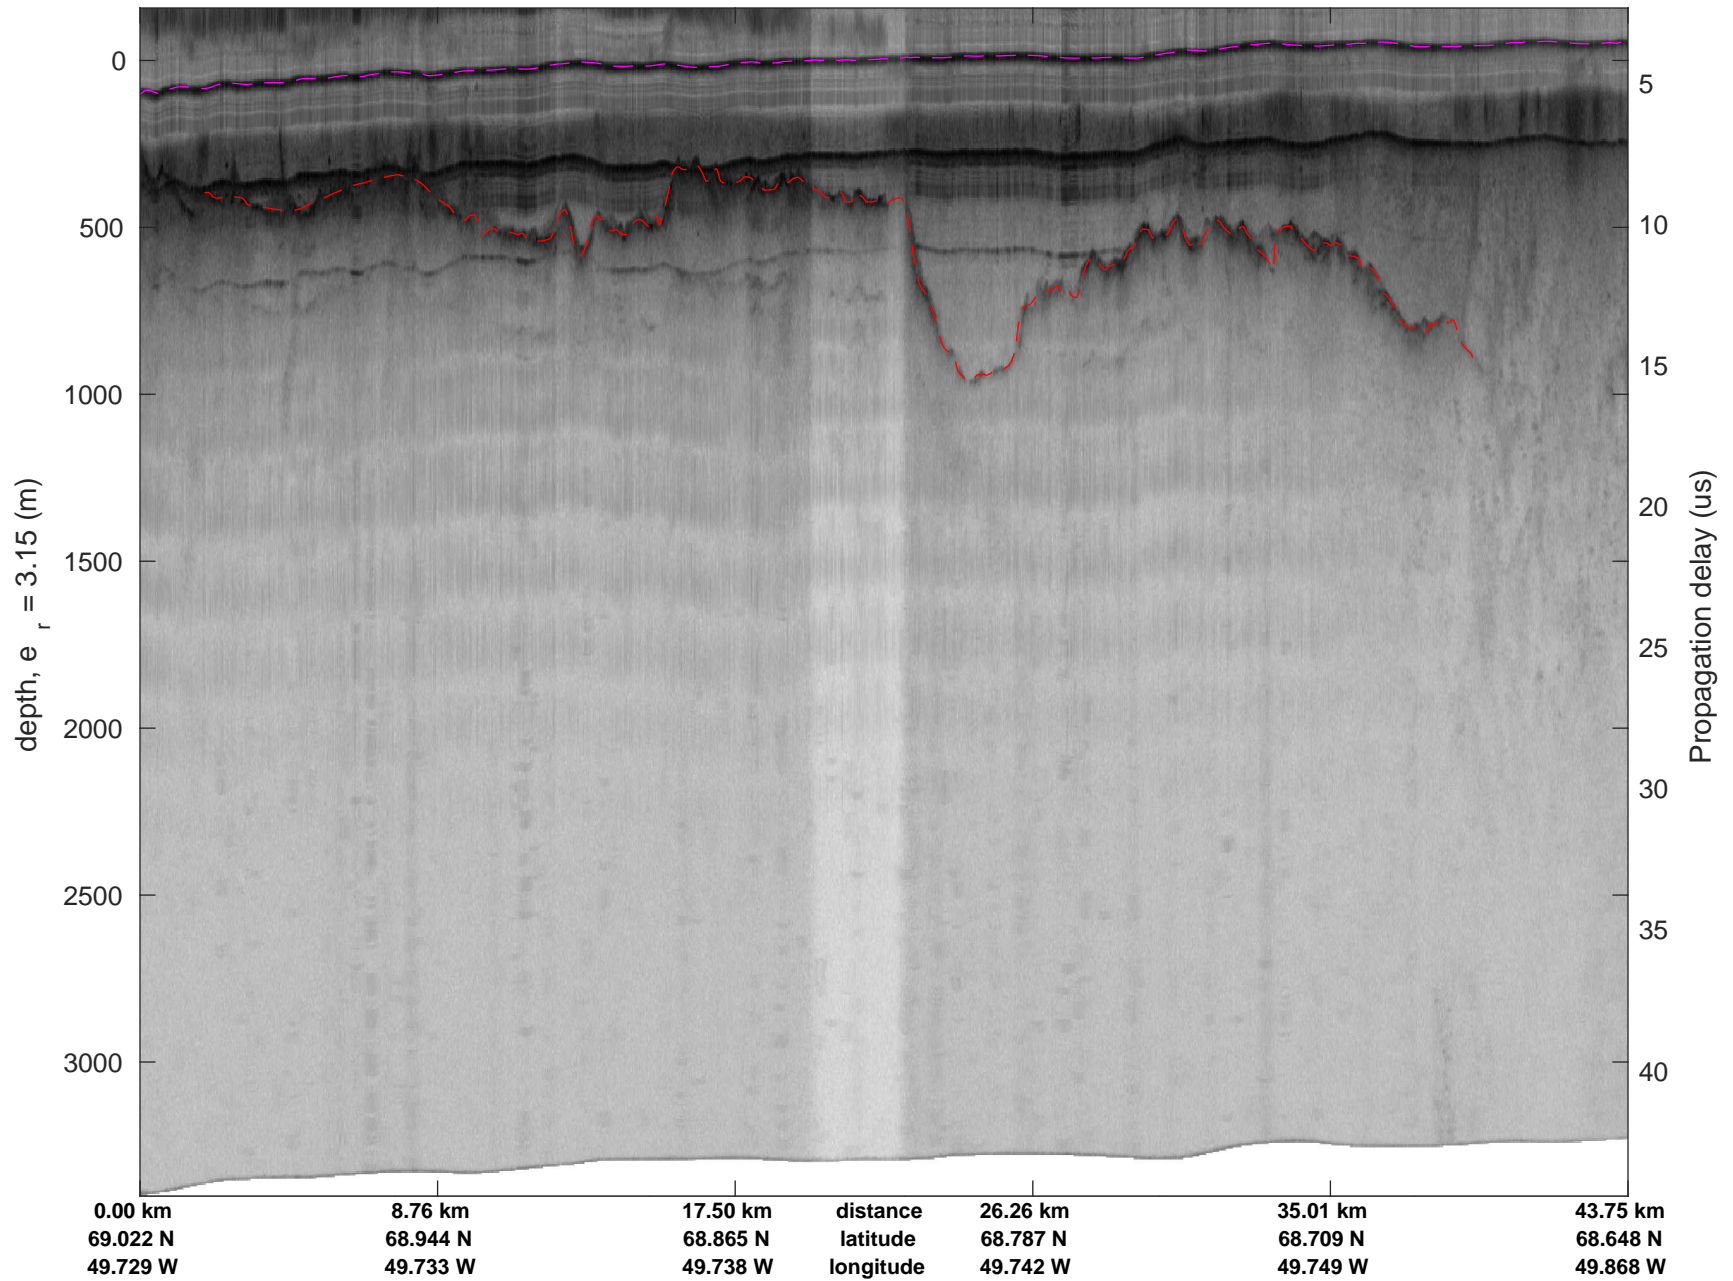

20020531_04_001
Polar Stereograph 70N/-45E

icards 2002_Greenland_P3: "" 20020531_04_001: 16:38:08.1 to 16:44:52.6 GPS

icards 2002_Greenland_P3: "" 20020531_04_001: 16:38:08.1 to 16:44:52.6 GPS

icards 2002_Greenland_P3: "" 20020531_04_002: 16:44:52.9 to 16:50:03.1 GPS

icards 2002_Greenland_P3: "" 20020531_04_002: 16:44:52.9 to 16:50:03.1 GPS

icards 2002_Greenland_P3: "" 20020531_04_003: 16:50:03.4 to 16:52:55.4 GPS

icards 2002_Greenland_P3: "" 20020531_04_003: 16:50:03.4 to 16:52:55.4 GPS