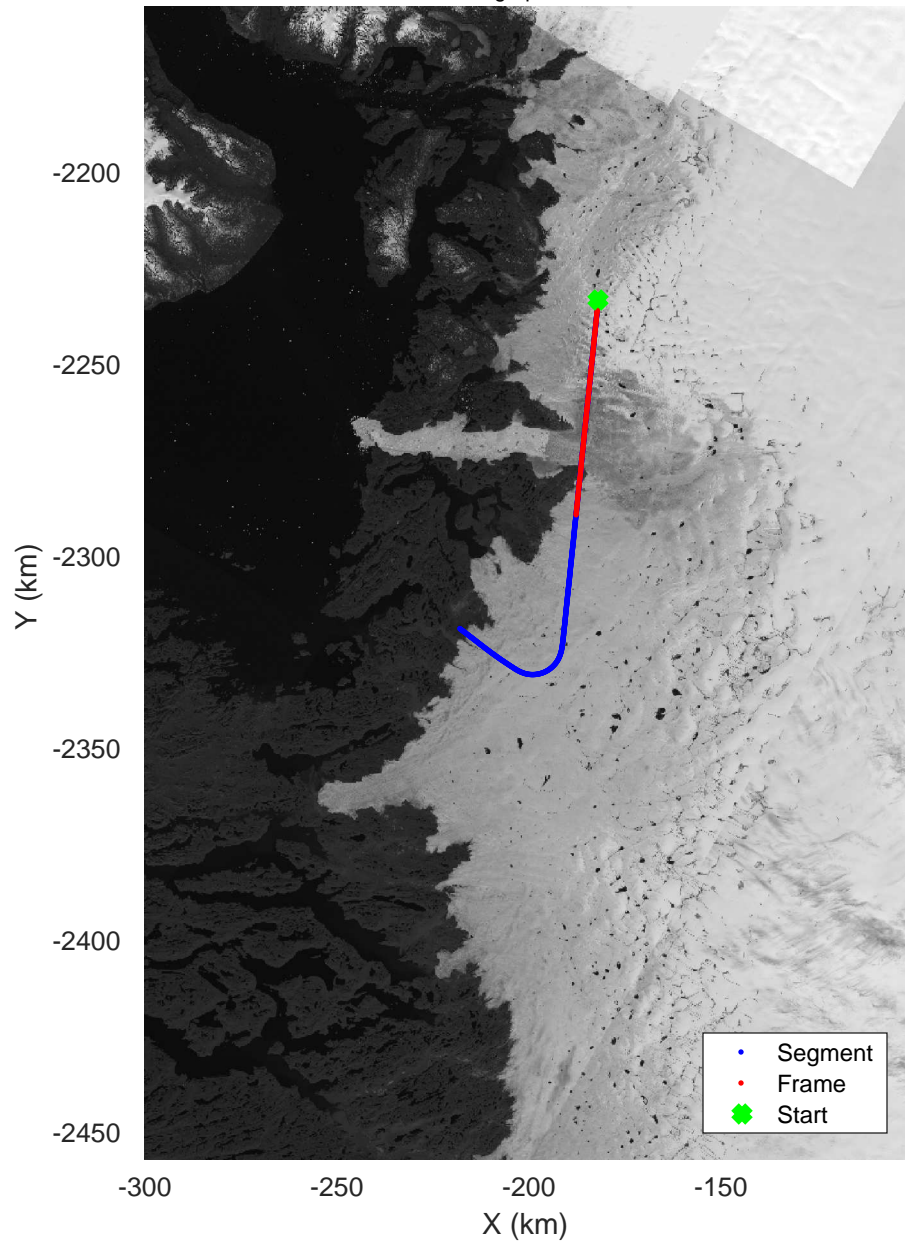

20020531_04_001
Polar Stereograph 70N/-45E

icards 2002_Greenland_P3: "" 20020531_04_001: 16:38:08.1 to 16:44:52.6 GPS

icards 2002_Greenland_P3: "" 20020531_04_001: 16:38:08.1 to 16:44:52.6 GPS

icards 2002_Greenland_P3: "" 20020531_04_002: 16:44:52.9 to 16:50:03.1 GPS

icards 2002_Greenland_P3: "" 20020531_04_002: 16:44:52.9 to 16:50:03.1 GPS

icards 2002_Greenland_P3: "" 20020531_04_003: 16:50:03.4 to 16:52:55.4 GPS

icards 2002_Greenland_P3: "" 20020531_04_003: 16:50:03.4 to 16:52:55.4 GPS