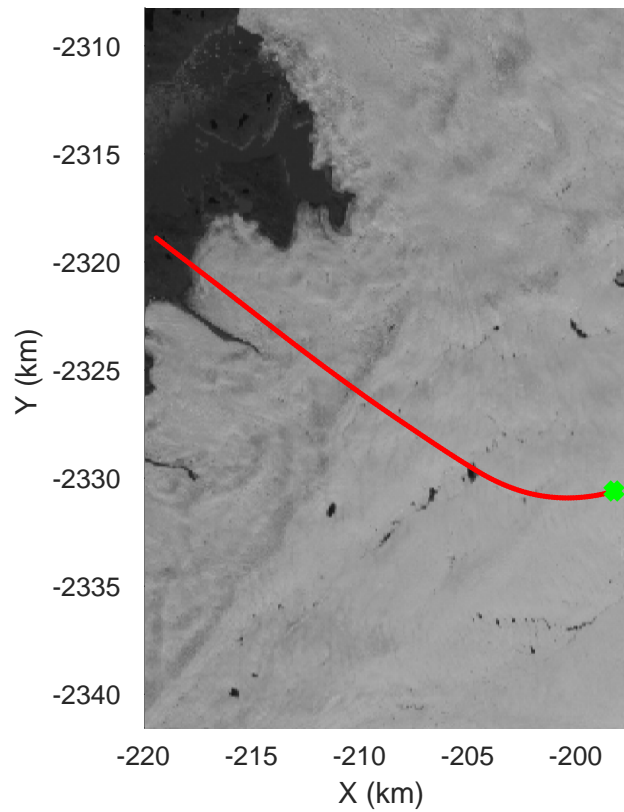

20020531_04_001
Polar Stereograph 70N/-45E

icards 2002_Greenland_P3: "" 20020531_04_001: 16:38:08.1 to 16:44:52.6 GPS

icards 2002_Greenland_P3: "" 20020531_04_001: 16:38:08.1 to 16:44:52.6 GPS

icards 2002_Greenland_P3: "" 20020531_04_002: 16:44:52.9 to 16:50:03.1 GPS

icards 2002_Greenland_P3: "" 20020531_04_002: 16:44:52.9 to 16:50:03.1 GPS

icards 2002_Greenland_P3: "" 20020531_04_003: 16:50:03.4 to 16:52:55.4 GPS

icards 2002_Greenland_P3: "" 20020531_04_003: 16:50:03.4 to 16:52:55.4 GPS