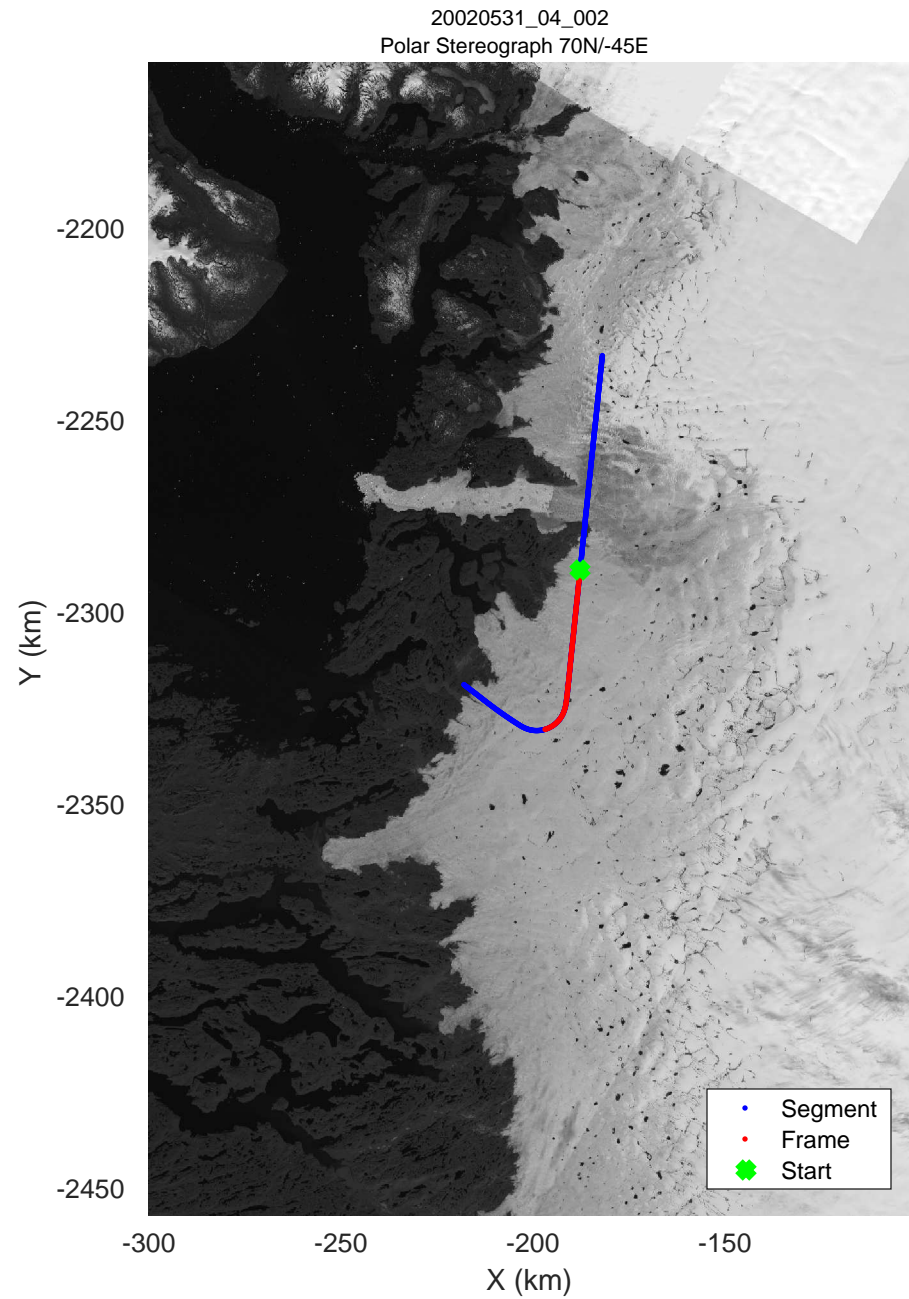

20020531_04_001
Polar Stereograph 70N/-45E

icards 2002_Greenland_P3: "" 20020531_04_001: 16:38:08.1 to 16:44:52.6 GPS

icards 2002_Greenland_P3: "" 20020531_04_001: 16:38:08.1 to 16:44:52.6 GPS

icards 2002_Greenland_P3: "" 20020531_04_002: 16:44:52.9 to 16:50:03.1 GPS

icards 2002_Greenland_P3: "" 20020531_04_002: 16:44:52.9 to 16:50:03.1 GPS

icards 2002_Greenland_P3: "" 20020531_04_003: 16:50:03.4 to 16:52:55.4 GPS

icards 2002_Greenland_P3: "" 20020531_04_003: 16:50:03.4 to 16:52:55.4 GPS