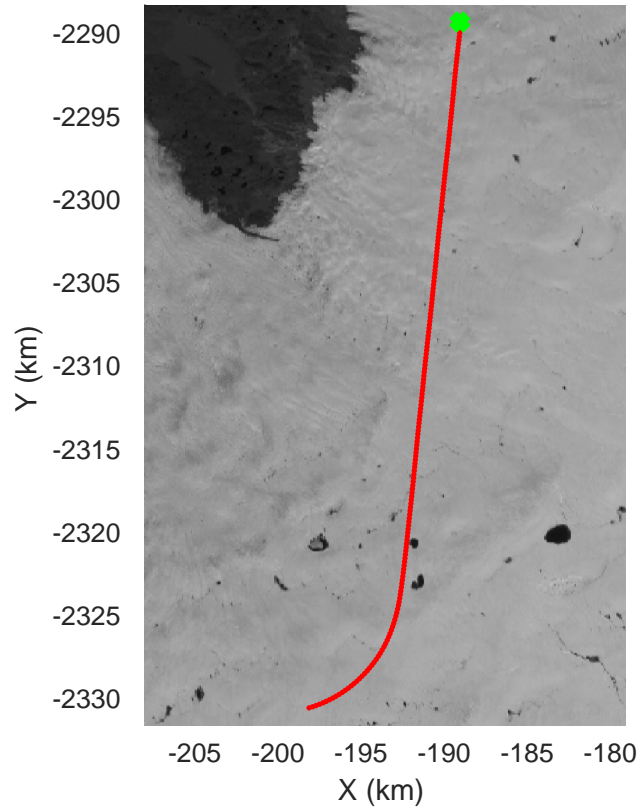

20020531_04_001
Polar Stereograph 70N/-45E

icards 2002_Greenland_P3: "" 20020531_04_001: 16:38:08.1 to 16:44:52.6 GPS

icards 2002_Greenland_P3: "" 20020531_04_001: 16:38:08.1 to 16:44:52.6 GPS

icards 2002_Greenland_P3: "" 20020531_04_002: 16:44:52.9 to 16:50:03.1 GPS

icards 2002_Greenland_P3: "" 20020531_04_002: 16:44:52.9 to 16:50:03.1 GPS

icards 2002_Greenland_P3: "" 20020531_04_003: 16:50:03.4 to 16:52:55.4 GPS

icards 2002_Greenland_P3: "" 20020531_04_003: 16:50:03.4 to 16:52:55.4 GPS