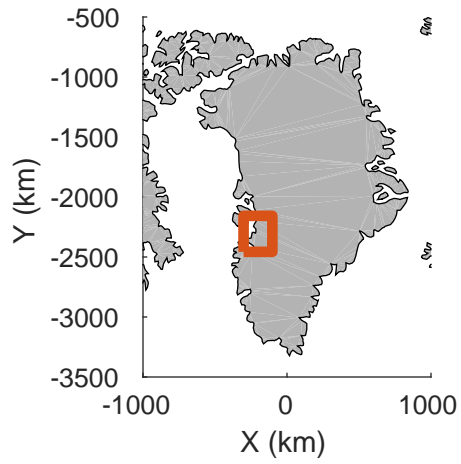

20020531_04_001
Polar Stereograph 70N/-45E

icards 2002_Greenland_P3: "" 20020531_04_001: 16:38:08.1 to 16:44:52.6 GPS

icards 2002_Greenland_P3: "" 20020531_04_001: 16:38:08.1 to 16:44:52.6 GPS

icards 2002_Greenland_P3: "" 20020531_04_002: 16:44:52.9 to 16:50:03.1 GPS