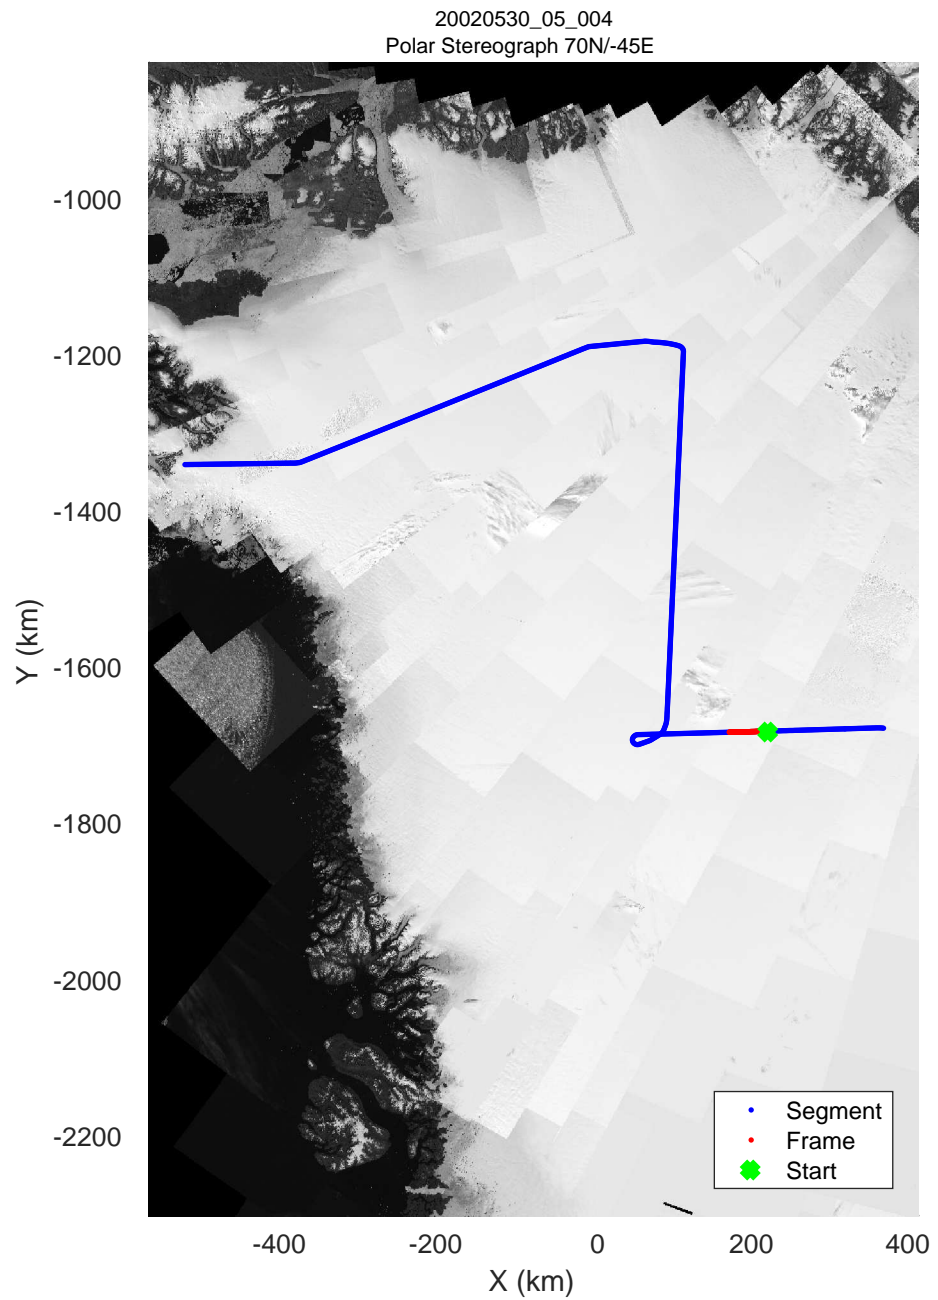

icards 2002\_Greenland\_P3: "" 20020530\_05\_002: 16:07:37.7 to 16:13:24.6 GPS

icards 2002\_Greenland\_P3: "" 20020530\_05\_003: 16:13:24.9 to 16:19:09.7 GPS

icards 2002\_Greenland\_P3: "" 20020530\_05\_003: 16:13:24.9 to 16:19:09.7 GPS