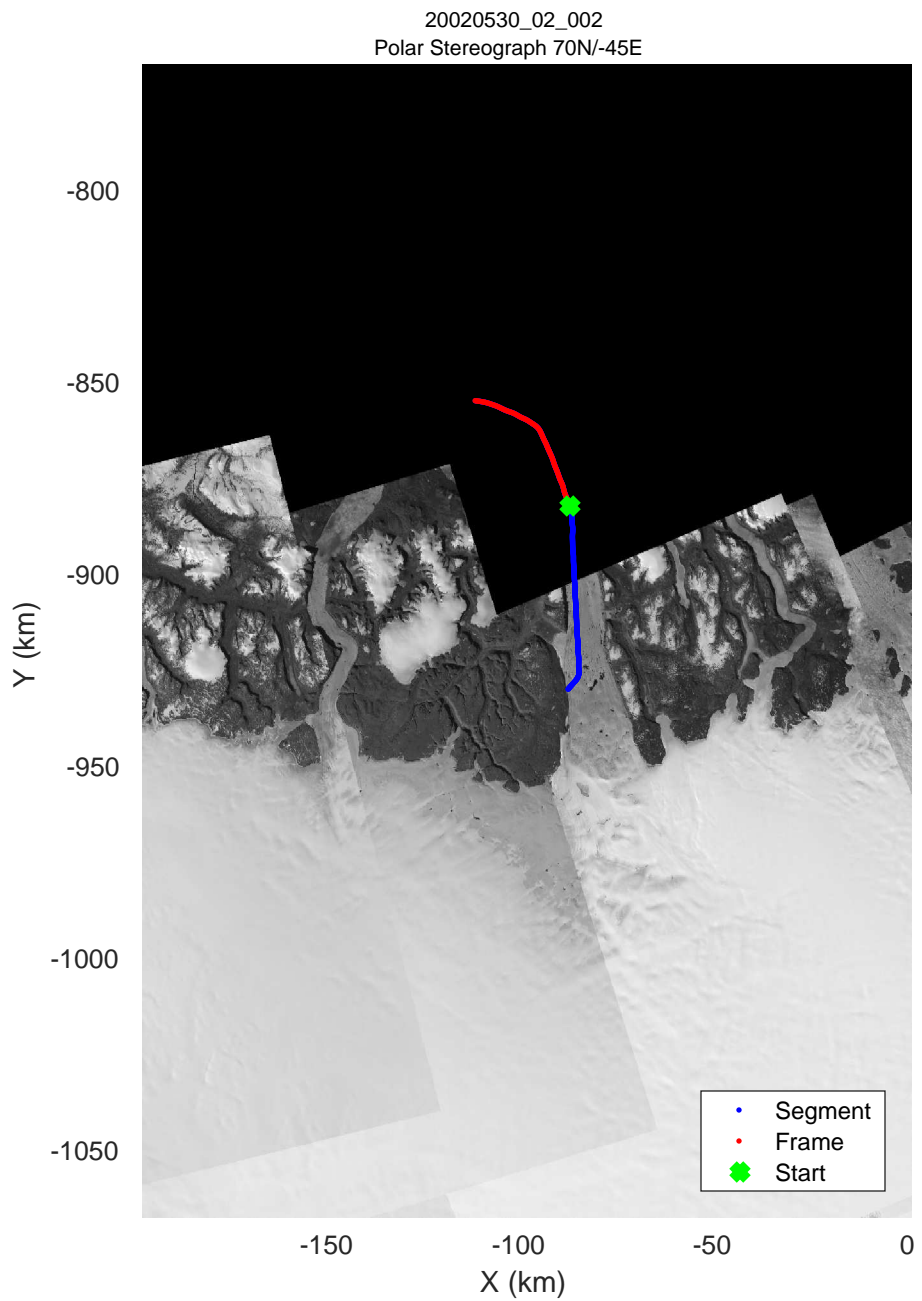

icards 2002\_Greenland\_P3: "" 20020530\_02\_001: 13:07:25.6 to 13:14:33.1 GPS

icards 2002\_Greenland\_P3: "" 20020530\_02\_001: 13:07:25.6 to 13:14:33.1 GPS

icards 2002\_Greenland\_P3: "" 20020530\_02\_002: 13:14:33.4 to 13:20:10.2 GPS

icards 2002\_Greenland\_P3: "" 20020530\_02\_002: 13:14:33.4 to 13:20:10.2 GPS