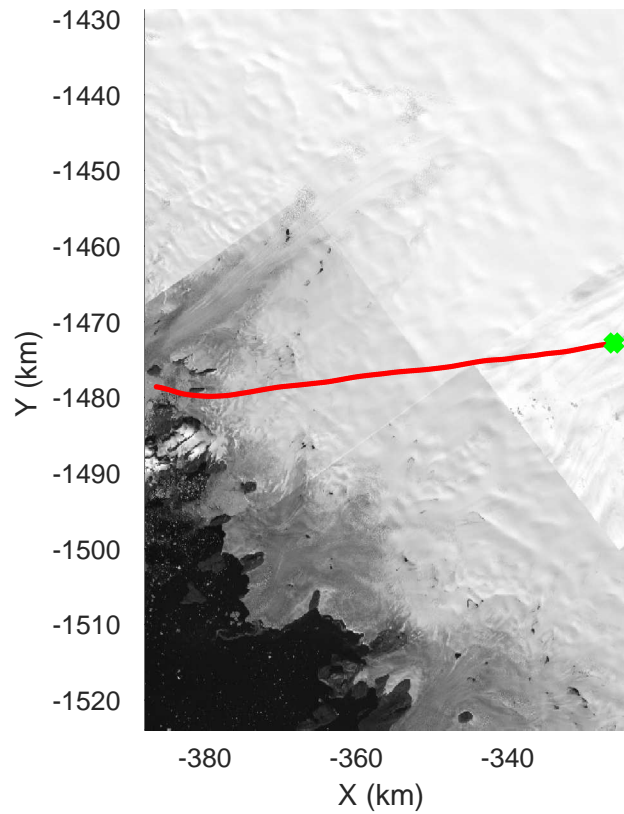

icards 2002\_Greenland\_P3: "" 20020529\_05\_001: 17:02:29.1 to 17:08:29.0 GPS

icards 2002\_Greenland\_P3: "" 20020529\_05\_001: 17:02:29.1 to 17:08:29.0 GPS

icards 2002\_Greenland\_P3: "" 20020529\_05\_002: 17:08:29.2 to 17:14:29.8 GPS

icards 2002\_Greenland\_P3: "" 20020529\_05\_002: 17:08:29.2 to 17:14:29.8 GPS

icards 2002\_Greenland\_P3: "" 20020529\_05\_003: 17:14:30.0 to 17:21:54.8 GPS

icards 2002\_Greenland\_P3: "" 20020529\_05\_003: 17:14:30.0 to 17:21:54.8 GPS