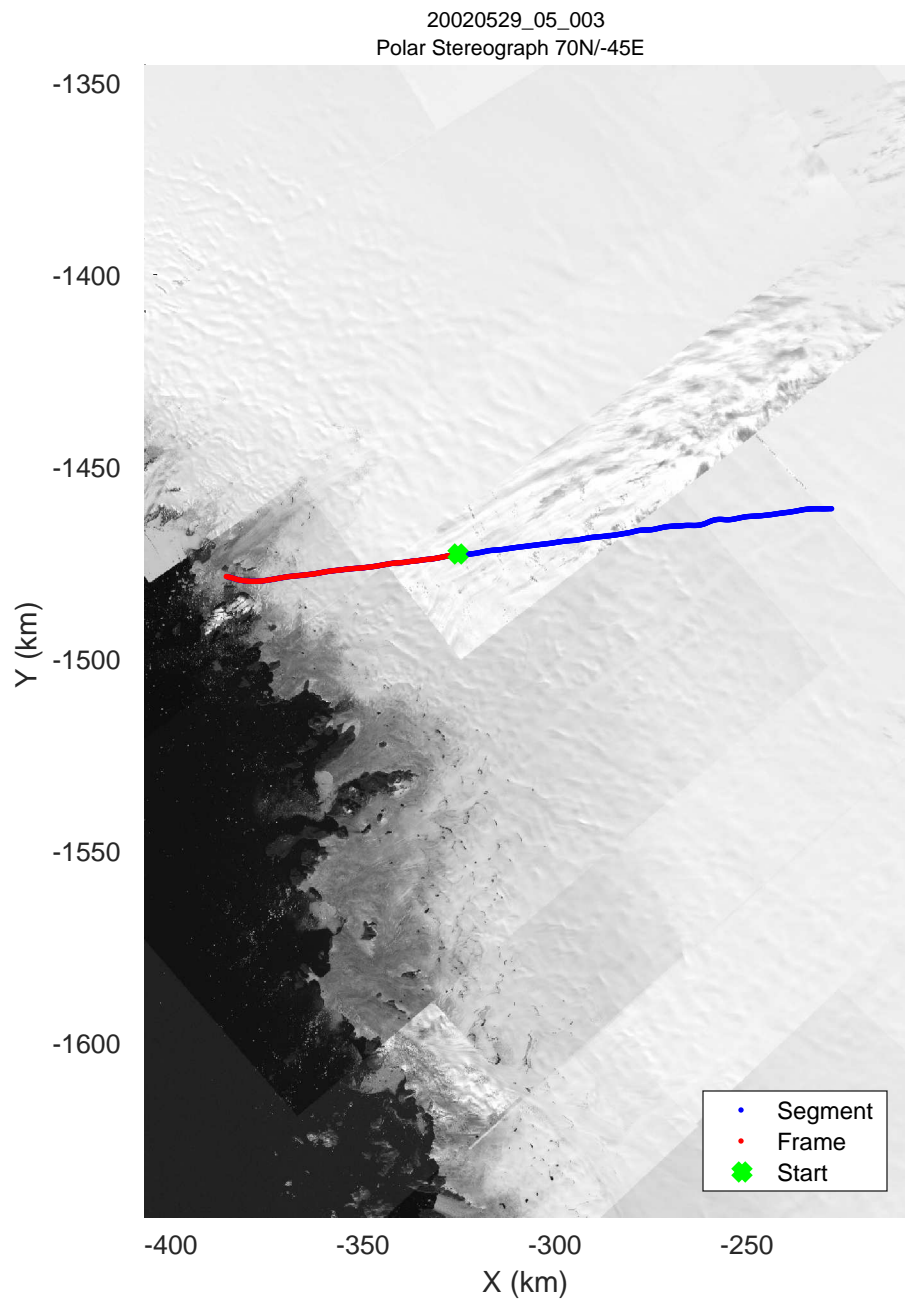

icards 2002\_Greenland\_P3: "" 20020529\_05\_001: 17:02:29.1 to 17:08:29.0 GPS

icards 2002\_Greenland\_P3: "" 20020529\_05\_001: 17:02:29.1 to 17:08:29.0 GPS

icards 2002\_Greenland\_P3: "" 20020529\_05\_002: 17:08:29.2 to 17:14:29.8 GPS

icards 2002\_Greenland\_P3: "" 20020529\_05\_002: 17:08:29.2 to 17:14:29.8 GPS

icards 2002\_Greenland\_P3: "" 20020529\_05\_003: 17:14:30.0 to 17:21:54.8 GPS

icards 2002\_Greenland\_P3: "" 20020529\_05\_003: 17:14:30.0 to 17:21:54.8 GPS