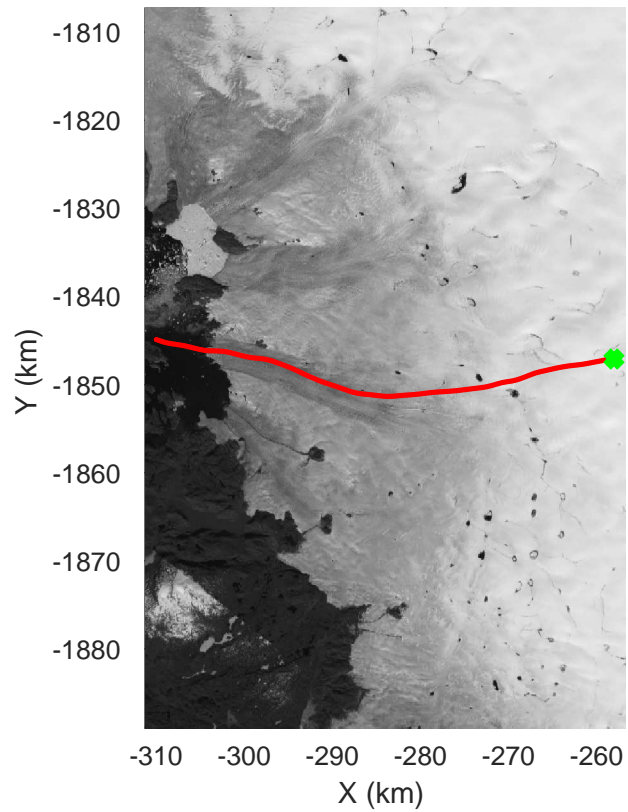

20020529\_02\_001  
Polar Stereograph 70N/-45E

icards 2002\_Greenland\_P3: "" 20020529\_02\_001: 15:09:05.6 to 15:14:28.8 GPS

icards 2002\_Greenland\_P3: "" 20020529\_02\_001: 15:09:05.6 to 15:14:28.8 GPS

20020529\_02\_002  
Polar Stereograph 70N/-45E

icards 2002\_Greenland\_P3: "" 20020529\_02\_002: 15:14:29.1 to 15:20:21.6 GPS

icards 2002\_Greenland\_P3: "" 20020529\_02\_002: 15:14:29.1 to 15:20:21.6 GPS

icards 2002\_Greenland\_P3: "" 20020529\_02\_003: 15:20:21.9 to 15:26:22.0 GPS

icards 2002\_Greenland\_P3: "" 20020529\_02\_003: 15:20:21.9 to 15:26:22.0 GPS

20020529\_02\_004  
Polar Stereograph 70N/-45E