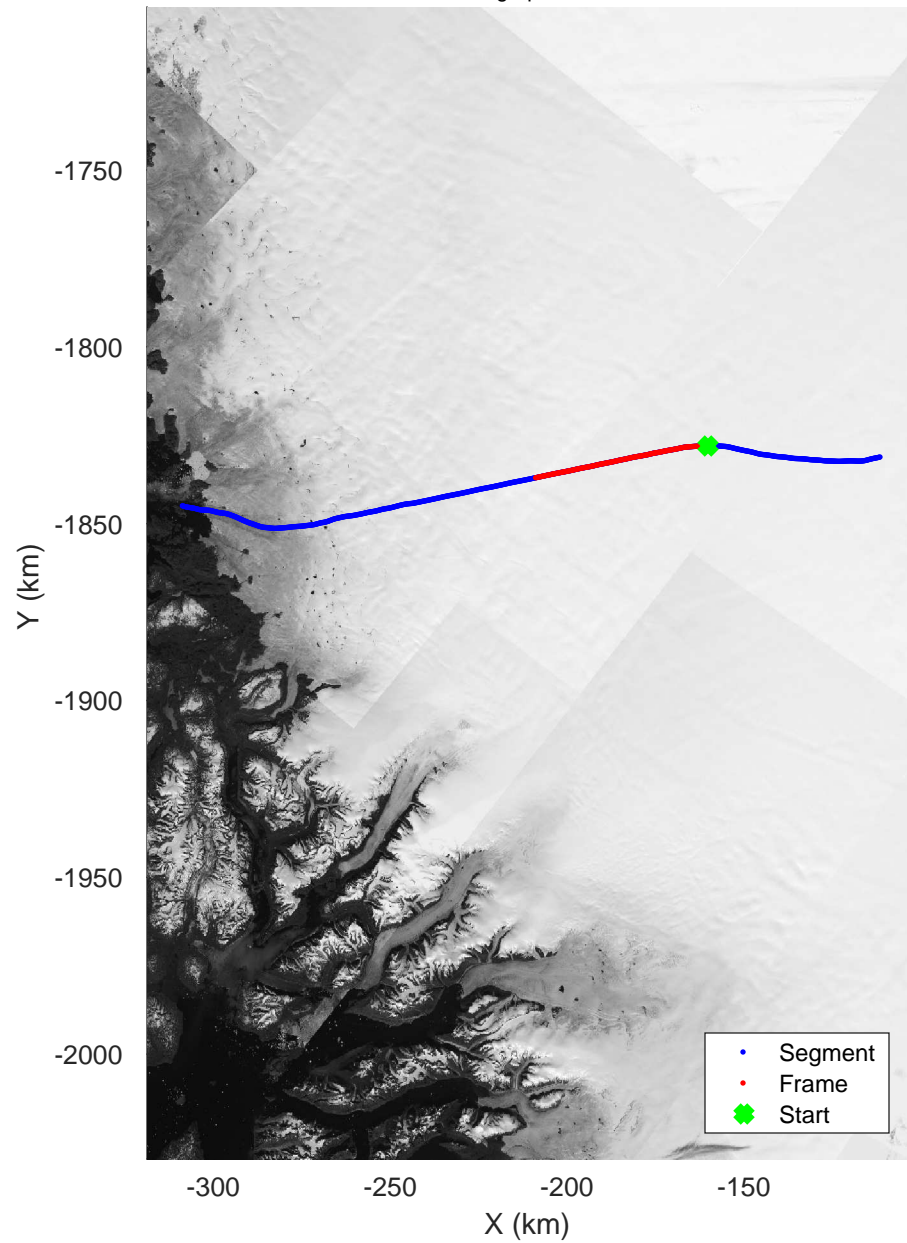

20020529\_02\_001  
Polar Stereograph 70N/-45E

icards 2002\_Greenland\_P3: "" 20020529\_02\_001: 15:09:05.6 to 15:14:28.8 GPS

icards 2002\_Greenland\_P3: "" 20020529\_02\_001: 15:09:05.6 to 15:14:28.8 GPS

20020529\_02\_002  
Polar Stereograph 70N/-45E

icards 2002\_Greenland\_P3: "" 20020529\_02\_002: 15:14:29.1 to 15:20:21.6 GPS

icards 2002\_Greenland\_P3: "" 20020529\_02\_002: 15:14:29.1 to 15:20:21.6 GPS

icards 2002\_Greenland\_P3: "" 20020529\_02\_003: 15:20:21.9 to 15:26:22.0 GPS

icards 2002\_Greenland\_P3: "" 20020529\_02\_003: 15:20:21.9 to 15:26:22.0 GPS

20020529\_02\_004  
Polar Stereograph 70N/-45E

icards 2002\_Greenland\_P3: "" 20020529\_02\_004: 15:26:22.3 to 15:33:17.6 GPS

icards 2002\_Greenland\_P3: "" 20020529\_02\_004: 15:26:22.3 to 15:33:17.6 GPS