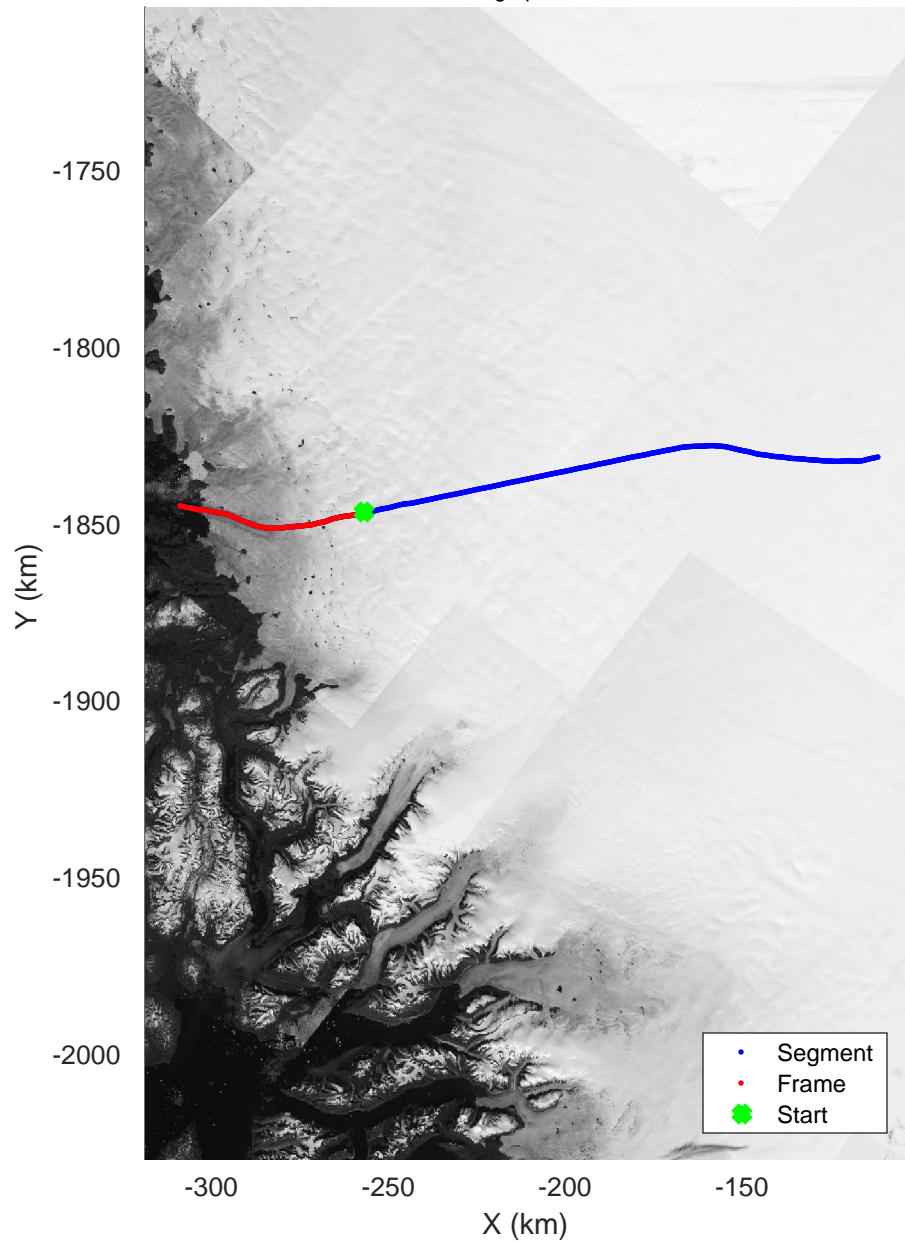

20020529\_02\_001  
Polar Stereograph 70N/-45E

icards 2002\_Greenland\_P3: "" 20020529\_02\_001: 15:09:05.6 to 15:14:28.8 GPS

icards 2002\_Greenland\_P3: "" 20020529\_02\_001: 15:09:05.6 to 15:14:28.8 GPS

20020529\_02\_002  
Polar Stereograph 70N/-45E

icards 2002\_Greenland\_P3: "" 20020529\_02\_002: 15:14:29.1 to 15:20:21.6 GPS

icards 2002\_Greenland\_P3: "" 20020529\_02\_002: 15:14:29.1 to 15:20:21.6 GPS

icards 2002\_Greenland\_P3: "" 20020529\_02\_003: 15:20:21.9 to 15:26:22.0 GPS

icards 2002\_Greenland\_P3: "" 20020529\_02\_003: 15:20:21.9 to 15:26:22.0 GPS

20020529\_02\_004  
Polar Stereograph 70N/-45E

icards 2002\_Greenland\_P3: "" 20020529\_02\_004: 15:26:22.3 to 15:33:17.6 GPS

icards 2002\_Greenland\_P3: "" 20020529\_02\_004: 15:26:22.3 to 15:33:17.6 GPS