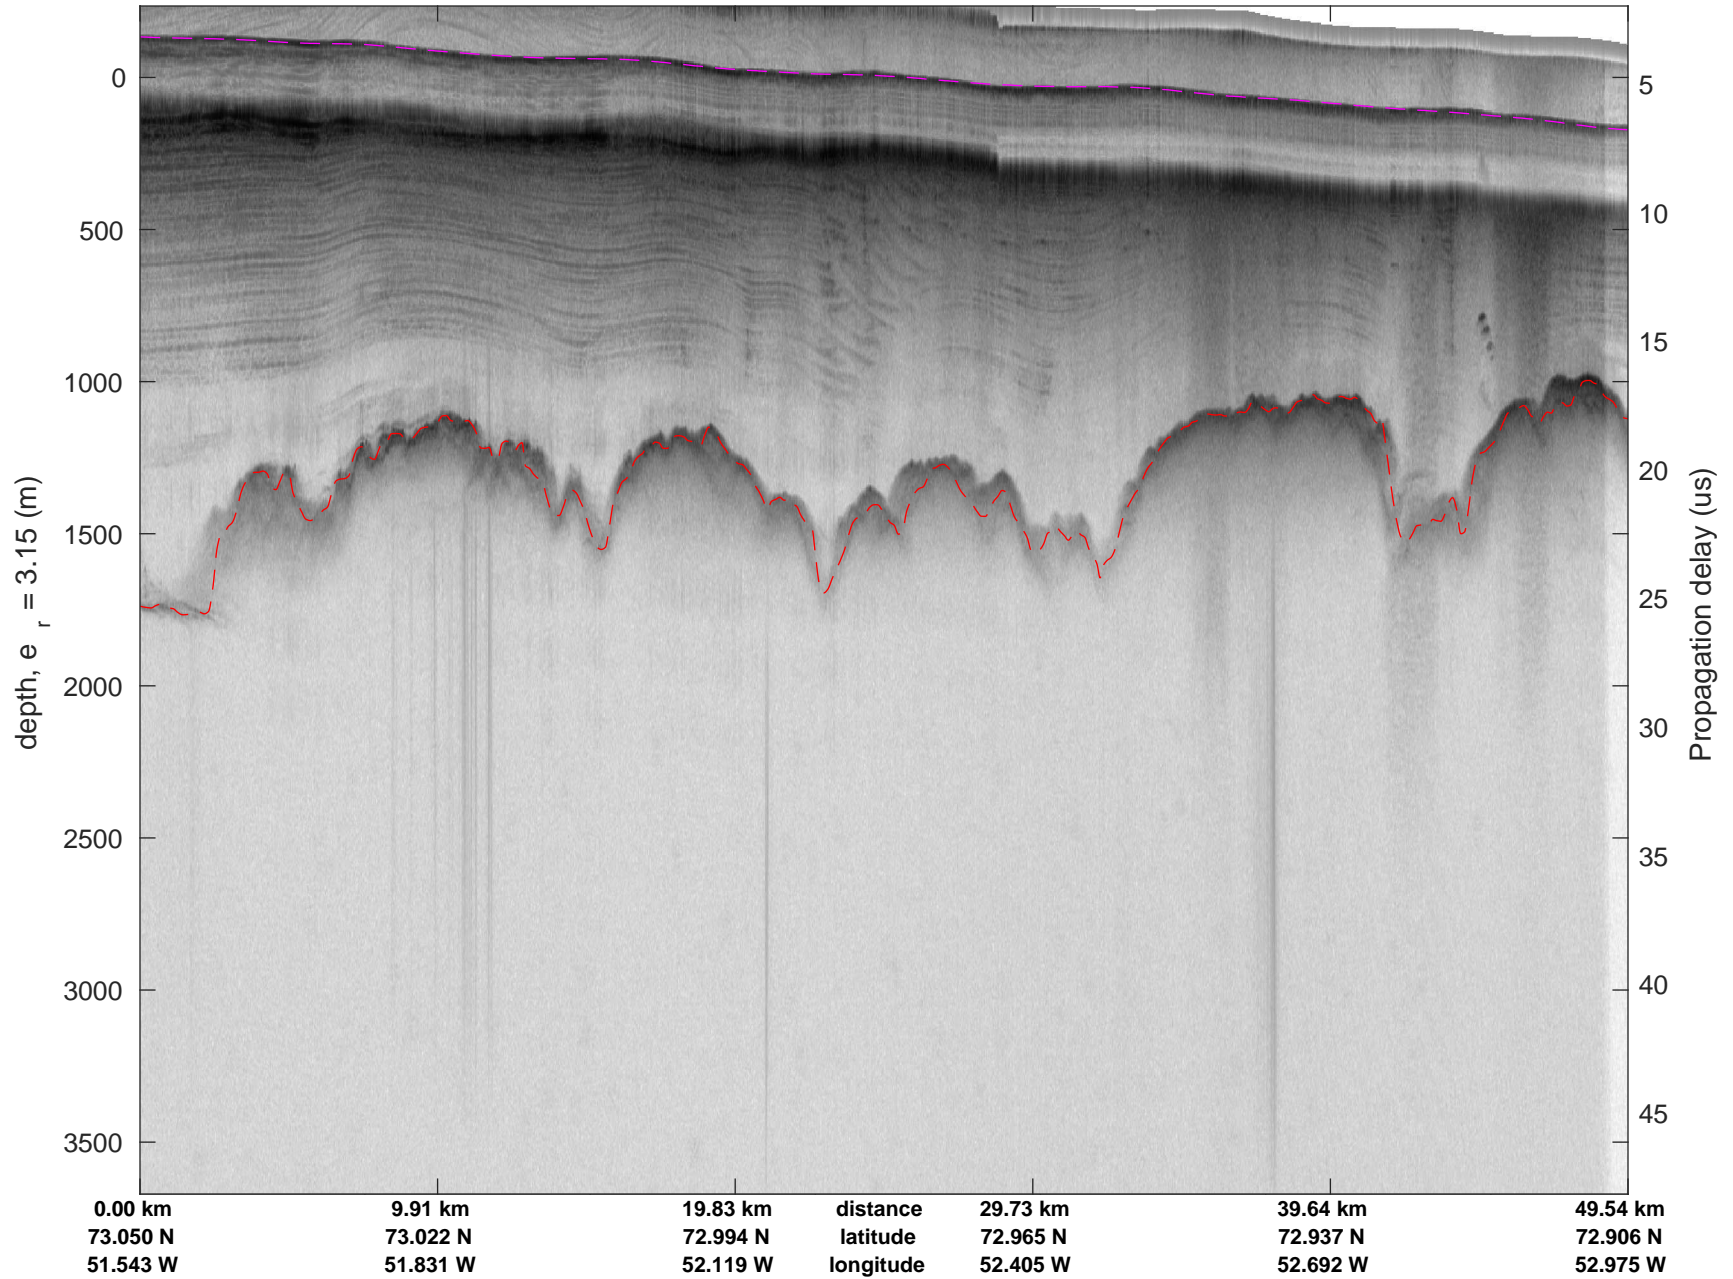

20020529\_02\_001  
Polar Stereograph 70N/-45E

icards 2002\_Greenland\_P3: "" 20020529\_02\_001: 15:09:05.6 to 15:14:28.8 GPS

icards 2002\_Greenland\_P3: "" 20020529\_02\_001: 15:09:05.6 to 15:14:28.8 GPS

20020529\_02\_002  
Polar Stereograph 70N/-45E

icards 2002\_Greenland\_P3: "" 20020529\_02\_002: 15:14:29.1 to 15:20:21.6 GPS

icards 2002\_Greenland\_P3: "" 20020529\_02\_002: 15:14:29.1 to 15:20:21.6 GPS

icards 2002\_Greenland\_P3: "" 20020529\_02\_003: 15:20:21.9 to 15:26:22.0 GPS

icards 2002\_Greenland\_P3: "" 20020529\_02\_003: 15:20:21.9 to 15:26:22.0 GPS

20020529\_02\_004  
Polar Stereograph 70N/-45E

icards 2002\_Greenland\_P3: "" 20020529\_02\_004: 15:26:22.3 to 15:33:17.6 GPS

icards 2002\_Greenland\_P3: "" 20020529\_02\_004: 15:26:22.3 to 15:33:17.6 GPS