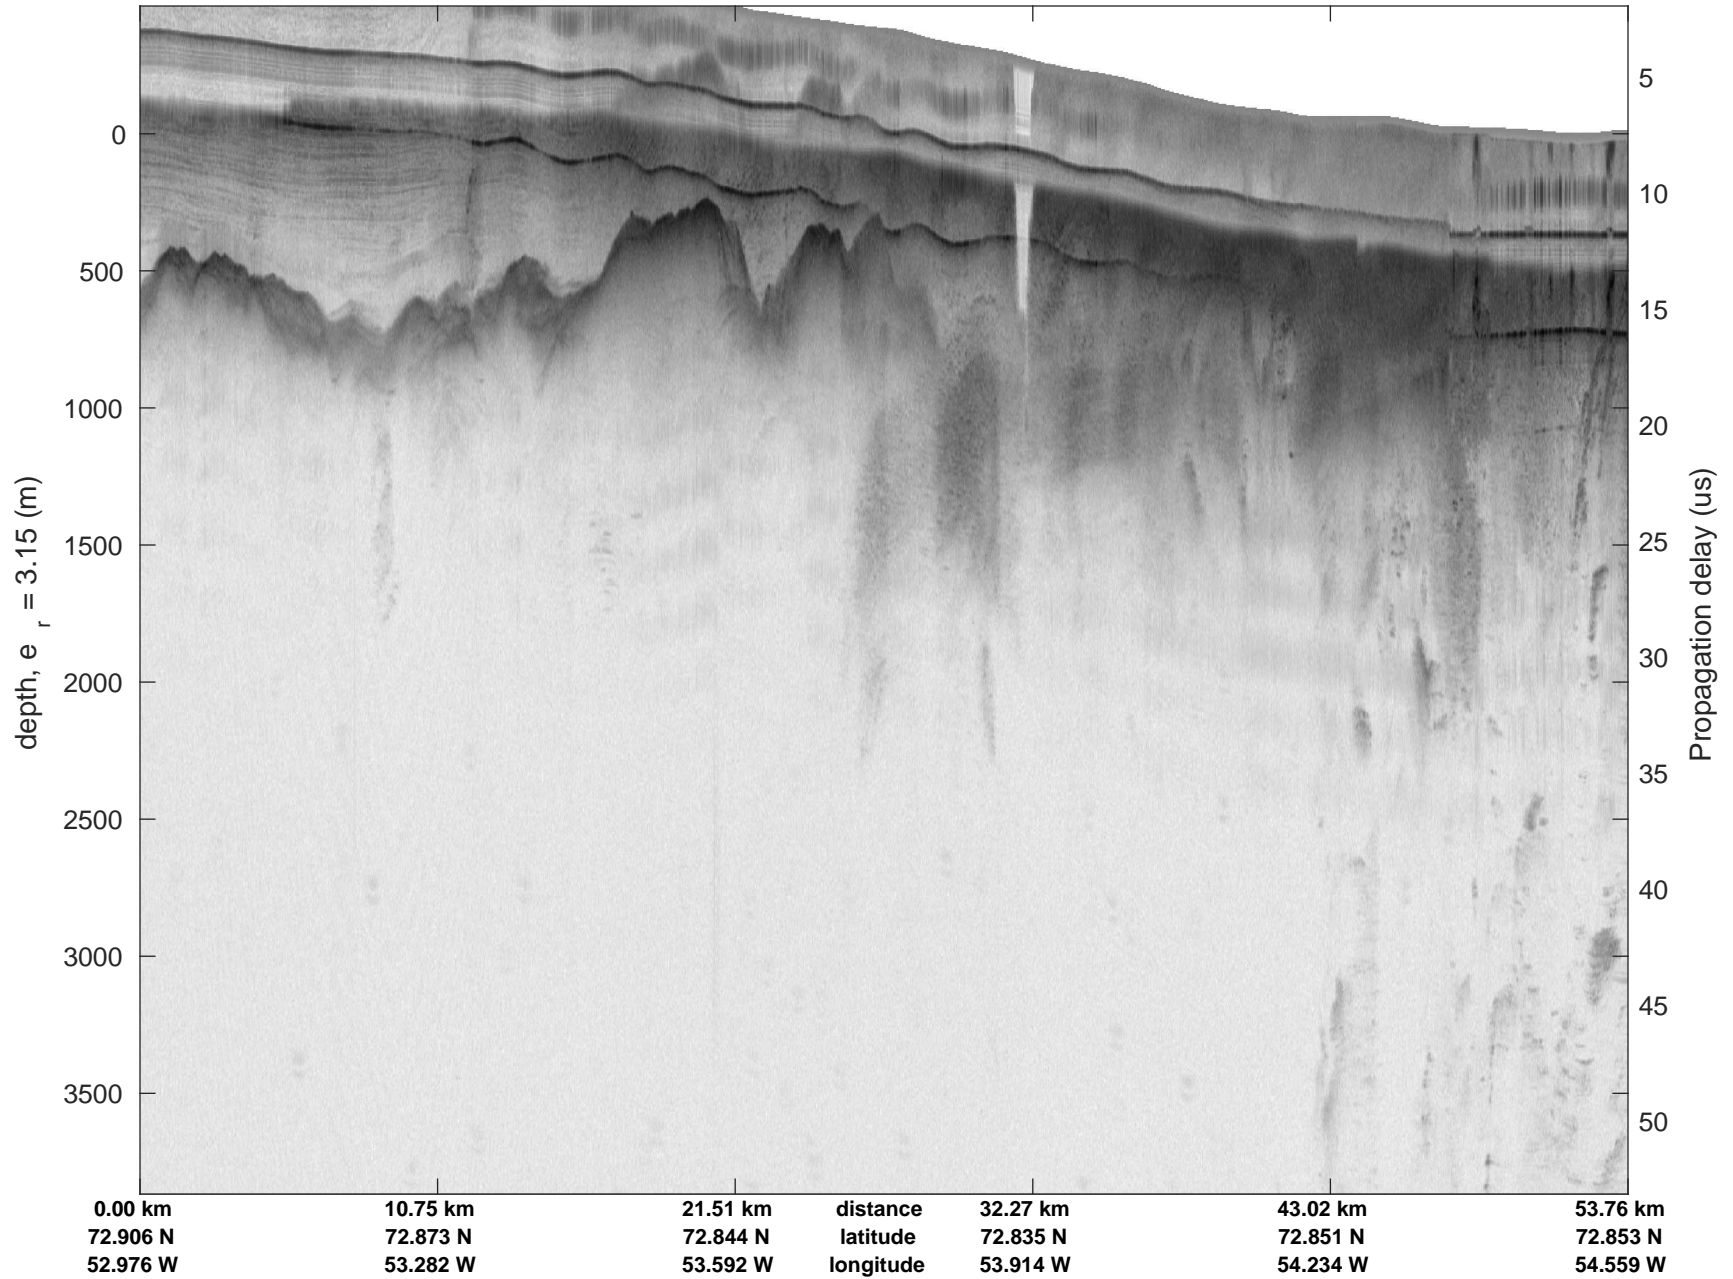

20020529\_02\_002  
Polar Stereograph 70N/-45E

icards 2002\_Greenland\_P3: "" 20020529\_02\_002: 15:14:29.1 to 15:20:21.6 GPS

icards 2002\_Greenland\_P3: "" 20020529\_02\_002: 15:14:29.1 to 15:20:21.6 GPS

icards 2002\_Greenland\_P3: "" 20020529\_02\_003: 15:20:21.9 to 15:26:22.0 GPS

icards 2002\_Greenland\_P3: "" 20020529\_02\_003: 15:20:21.9 to 15:26:22.0 GPS

20020529\_02\_004  
Polar Stereograph 70N/-45E

icards 2002\_Greenland\_P3: "" 20020529\_02\_004: 15:26:22.3 to 15:33:17.6 GPS

icards 2002\_Greenland\_P3: "" 20020529\_02\_004: 15:26:22.3 to 15:33:17.6 GPS