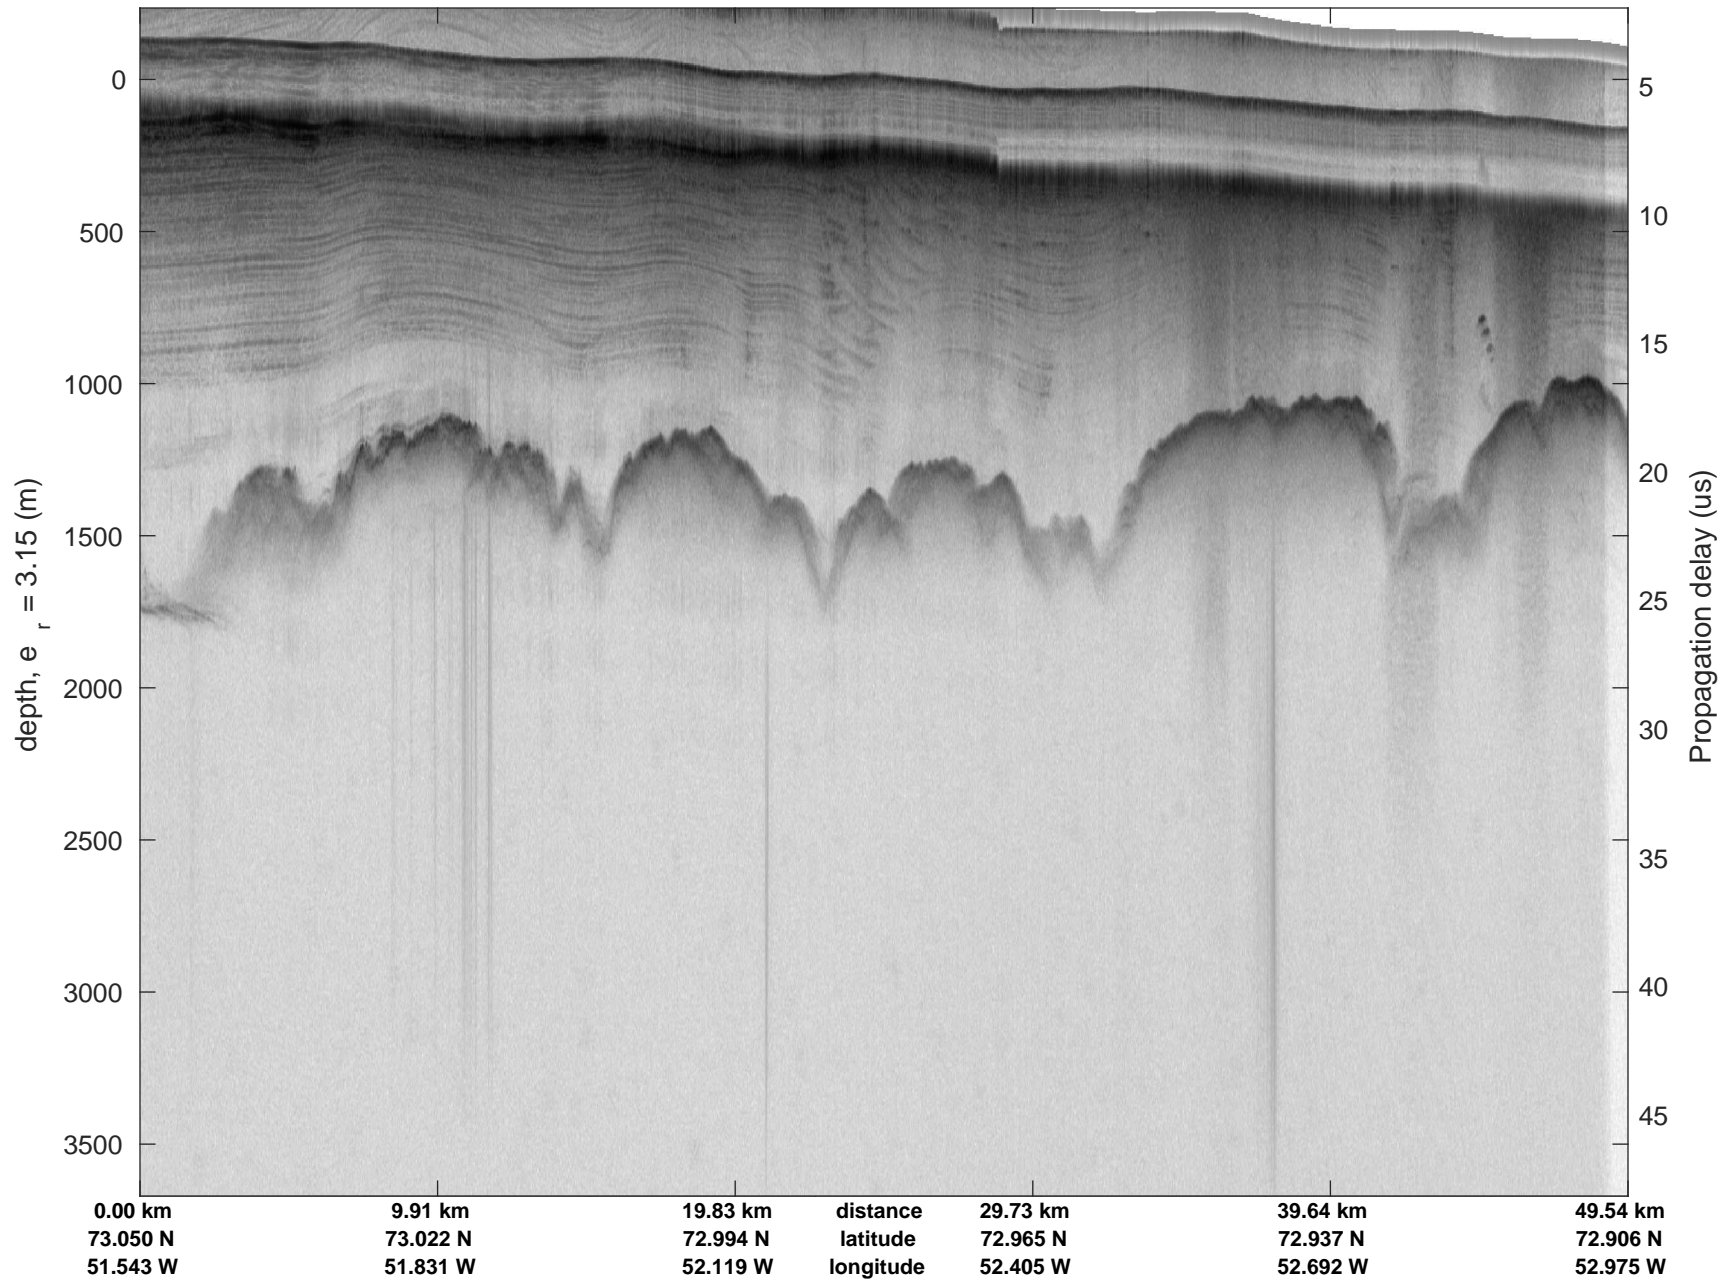

20020529\_02\_001  
Polar Stereograph 70N/-45E

icards 2002\_Greenland\_P3: "" 20020529\_02\_001: 15:09:05.6 to 15:14:28.8 GPS

icards 2002\_Greenland\_P3: "" 20020529\_02\_001: 15:09:05.6 to 15:14:28.8 GPS

20020529\_02\_002  
Polar Stereograph 70N/-45E

icards 2002\_Greenland\_P3: "" 20020529\_02\_002: 15:14:29.1 to 15:20:21.6 GPS

icards 2002\_Greenland\_P3: "" 20020529\_02\_002: 15:14:29.1 to 15:20:21.6 GPS

icards 2002\_Greenland\_P3: "" 20020529\_02\_003: 15:20:21.9 to 15:26:22.0 GPS

icards 2002\_Greenland\_P3: "" 20020529\_02\_003: 15:20:21.9 to 15:26:22.0 GPS

20020529\_02\_004  
Polar Stereograph 70N/-45E

icards 2002\_Greenland\_P3: "" 20020529\_02\_004: 15:26:22.3 to 15:33:17.6 GPS

icards 2002\_Greenland\_P3: "" 20020529\_02\_004: 15:26:22.3 to 15:33:17.6 GPS