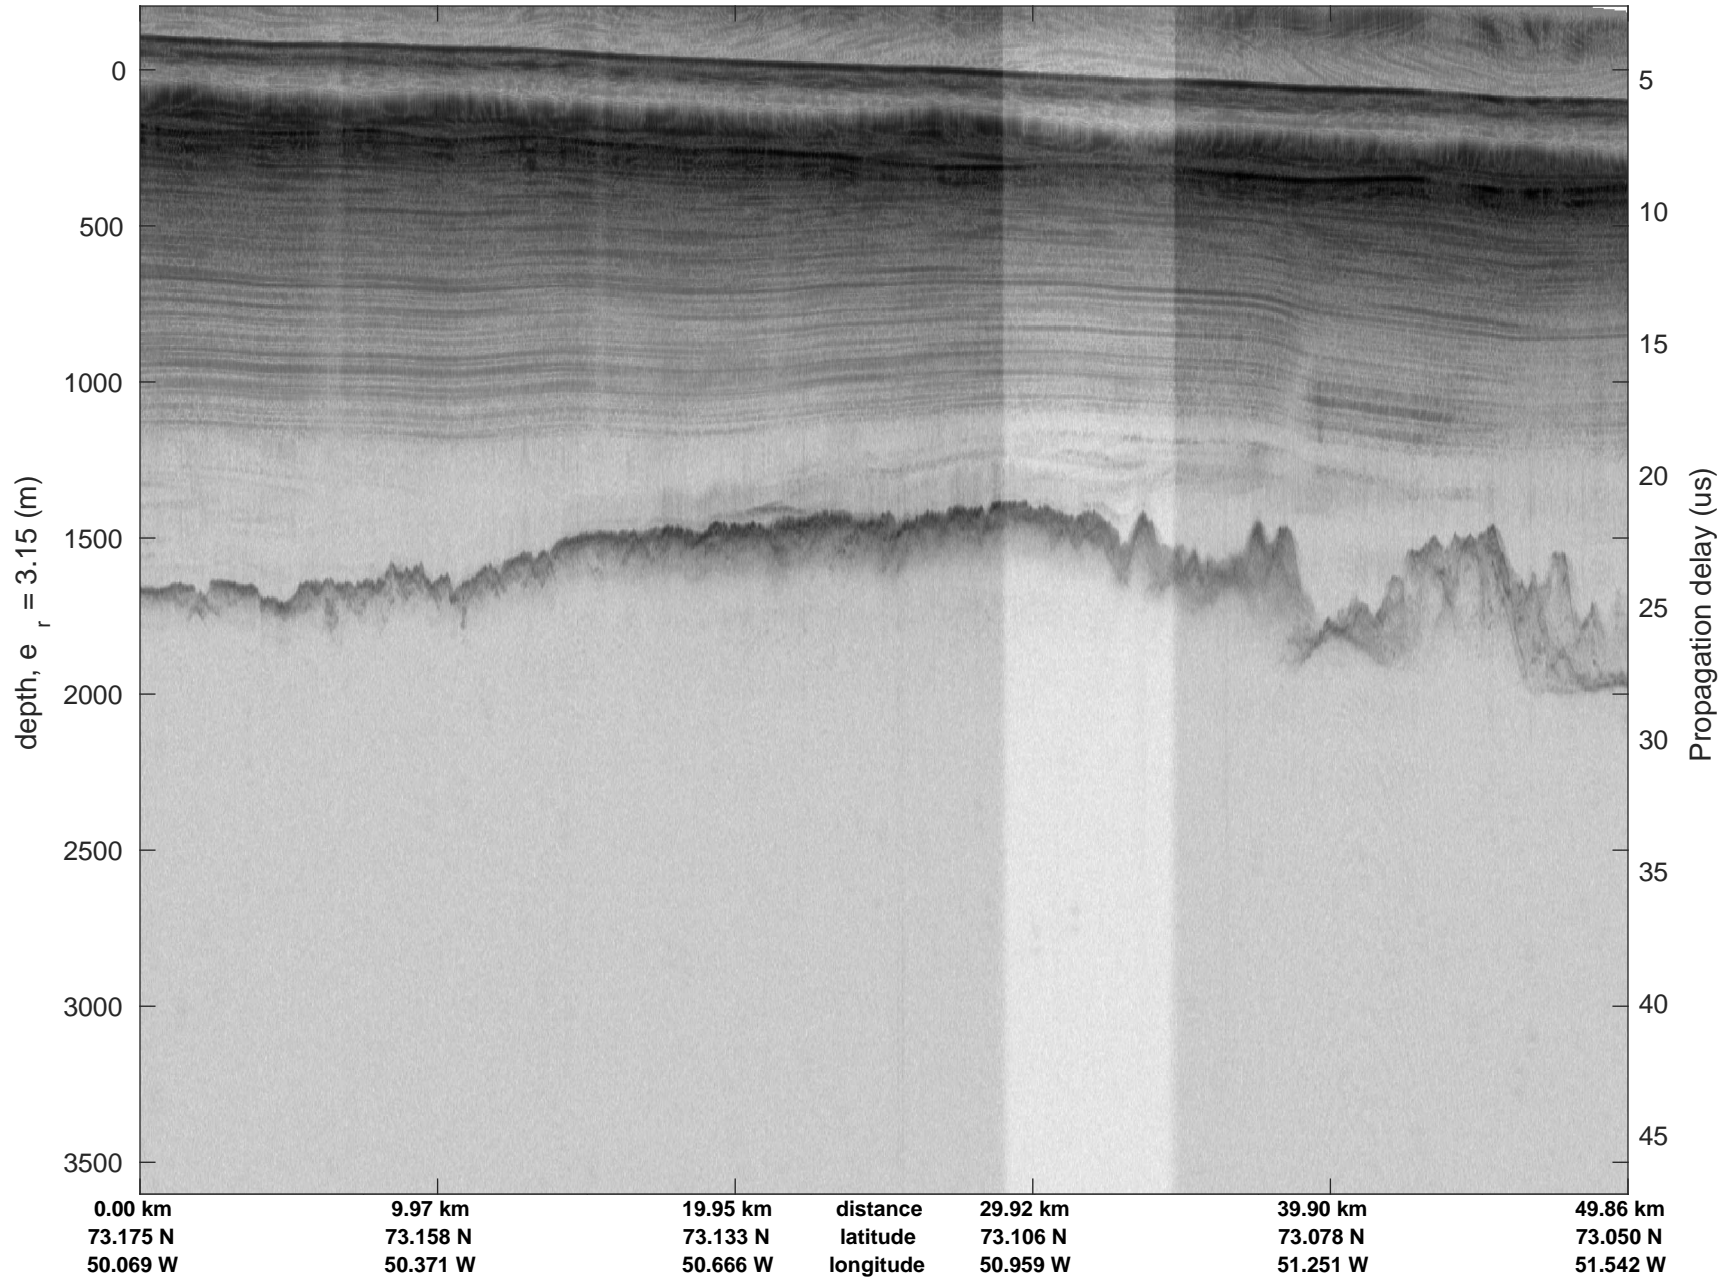

20020529\_02\_001  
Polar Stereograph 70N/-45E

icards 2002\_Greenland\_P3: "" 20020529\_02\_001: 15:09:05.6 to 15:14:28.8 GPS

icards 2002\_Greenland\_P3: "" 20020529\_02\_001: 15:09:05.6 to 15:14:28.8 GPS

20020529\_02\_002  
Polar Stereograph 70N/-45E

icards 2002\_Greenland\_P3: "" 20020529\_02\_002: 15:14:29.1 to 15:20:21.6 GPS

icards 2002\_Greenland\_P3: "" 20020529\_02\_002: 15:14:29.1 to 15:20:21.6 GPS

icards 2002\_Greenland\_P3: "" 20020529\_02\_003: 15:20:21.9 to 15:26:22.0 GPS

icards 2002\_Greenland\_P3: "" 20020529\_02\_003: 15:20:21.9 to 15:26:22.0 GPS

20020529\_02\_004  
Polar Stereograph 70N/-45E

icards 2002\_Greenland\_P3: "" 20020529\_02\_004: 15:26:22.3 to 15:33:17.6 GPS

icards 2002\_Greenland\_P3: "" 20020529\_02\_004: 15:26:22.3 to 15:33:17.6 GPS