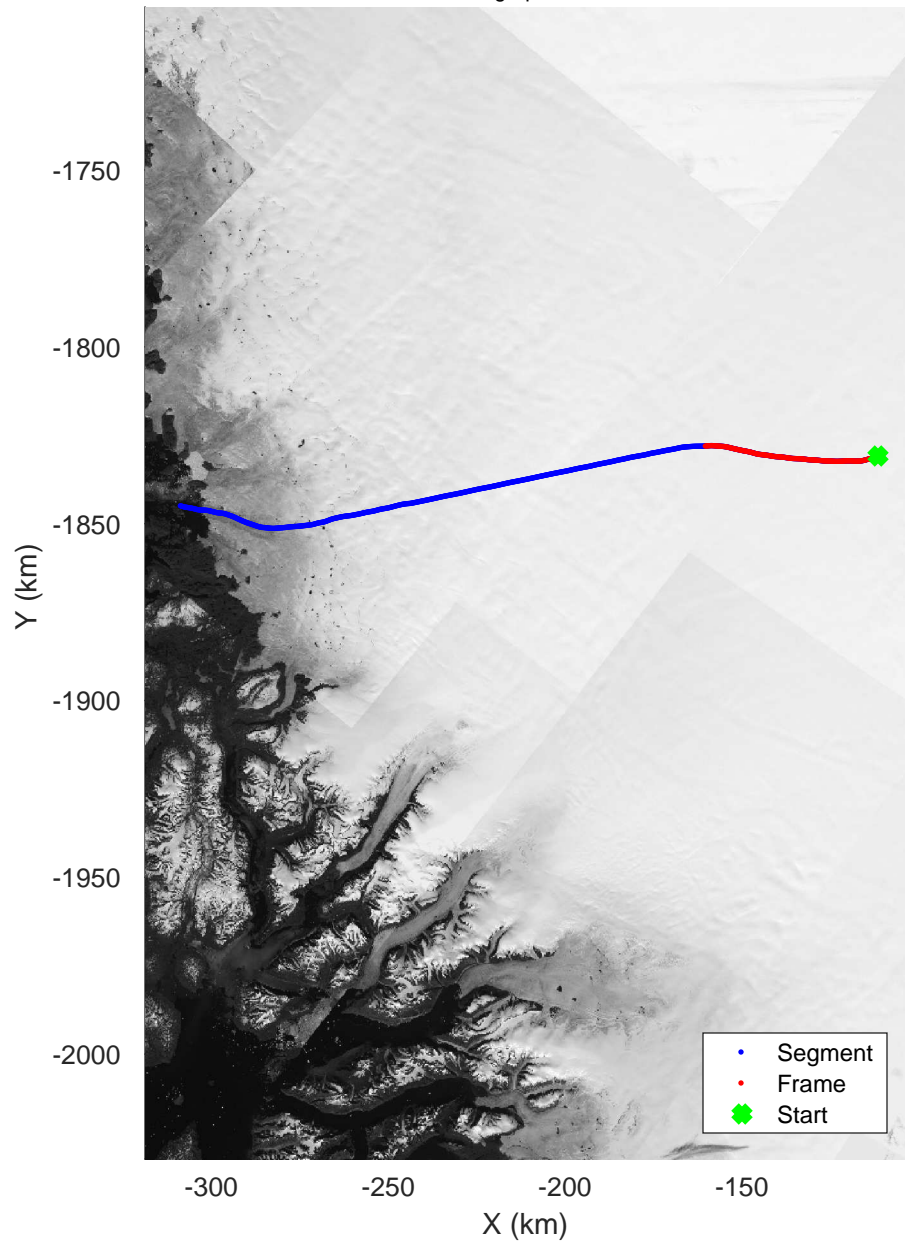

20020529\_02\_001  
Polar Stereograph 70N/-45E

icards 2002\_Greenland\_P3: "" 20020529\_02\_001: 15:09:05.6 to 15:14:28.8 GPS

icards 2002\_Greenland\_P3: "" 20020529\_02\_001: 15:09:05.6 to 15:14:28.8 GPS

20020529\_02\_002  
Polar Stereograph 70N/-45E

icards 2002\_Greenland\_P3: "" 20020529\_02\_002: 15:14:29.1 to 15:20:21.6 GPS

icards 2002\_Greenland\_P3: "" 20020529\_02\_002: 15:14:29.1 to 15:20:21.6 GPS

icards 2002\_Greenland\_P3: "" 20020529\_02\_003: 15:20:21.9 to 15:26:22.0 GPS

icards 2002\_Greenland\_P3: "" 20020529\_02\_003: 15:20:21.9 to 15:26:22.0 GPS

20020529\_02\_004  
Polar Stereograph 70N/-45E

icards 2002\_Greenland\_P3: "" 20020529\_02\_004: 15:26:22.3 to 15:33:17.6 GPS

icards 2002\_Greenland\_P3: "" 20020529\_02\_004: 15:26:22.3 to 15:33:17.6 GPS