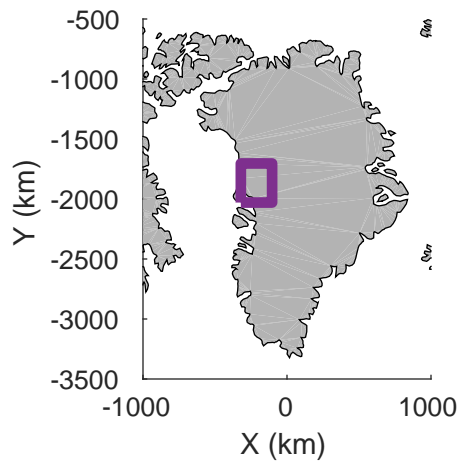

20020529_02_004
Polar Stereograph 70N/-45E