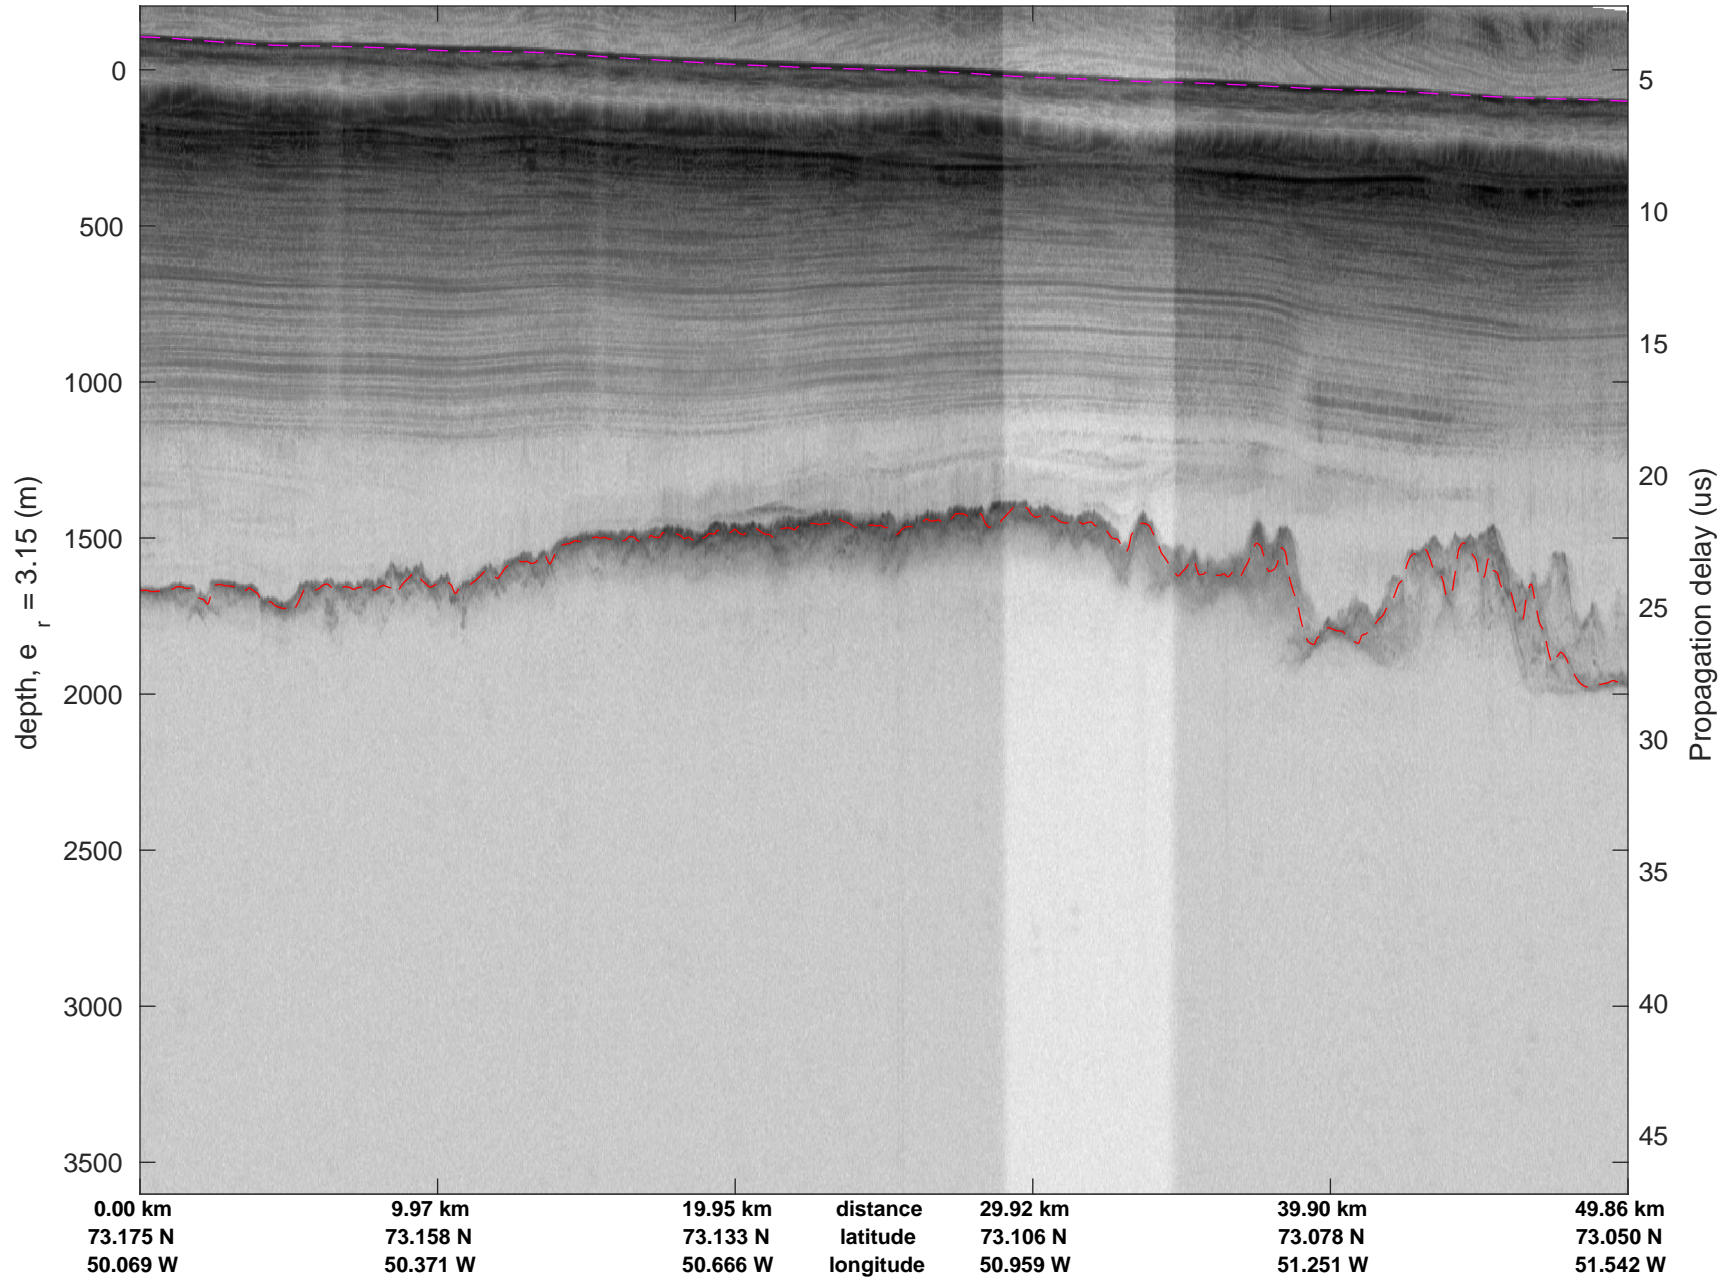

20020529\_02\_001  
Polar Stereograph 70N/-45E

icards 2002\_Greenland\_P3: "" 20020529\_02\_001: 15:09:05.6 to 15:14:28.8 GPS

icards 2002\_Greenland\_P3: "" 20020529\_02\_001: 15:09:05.6 to 15:14:28.8 GPS

20020529\_02\_002  
Polar Stereograph 70N/-45E

icards 2002\_Greenland\_P3: "" 20020529\_02\_002: 15:14:29.1 to 15:20:21.6 GPS

icards 2002\_Greenland\_P3: "" 20020529\_02\_002: 15:14:29.1 to 15:20:21.6 GPS

icards 2002\_Greenland\_P3: "" 20020529\_02\_003: 15:20:21.9 to 15:26:22.0 GPS

icards 2002\_Greenland\_P3: "" 20020529\_02\_003: 15:20:21.9 to 15:26:22.0 GPS

20020529\_02\_004  
Polar Stereograph 70N/-45E

icards 2002\_Greenland\_P3: "" 20020529\_02\_004: 15:26:22.3 to 15:33:17.6 GPS

icards 2002\_Greenland\_P3: "" 20020529\_02\_004: 15:26:22.3 to 15:33:17.6 GPS