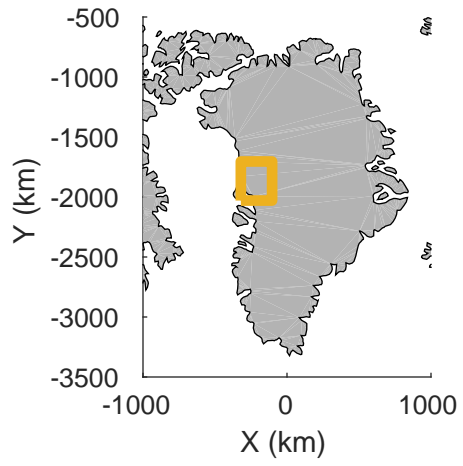

20020529\_02\_002  
Polar Stereograph 70N/-45E

icards 2002\_Greenland\_P3: "" 20020529\_02\_002: 15:14:29.1 to 15:20:21.6 GPS

icards 2002\_Greenland\_P3: "" 20020529\_02\_002: 15:14:29.1 to 15:20:21.6 GPS