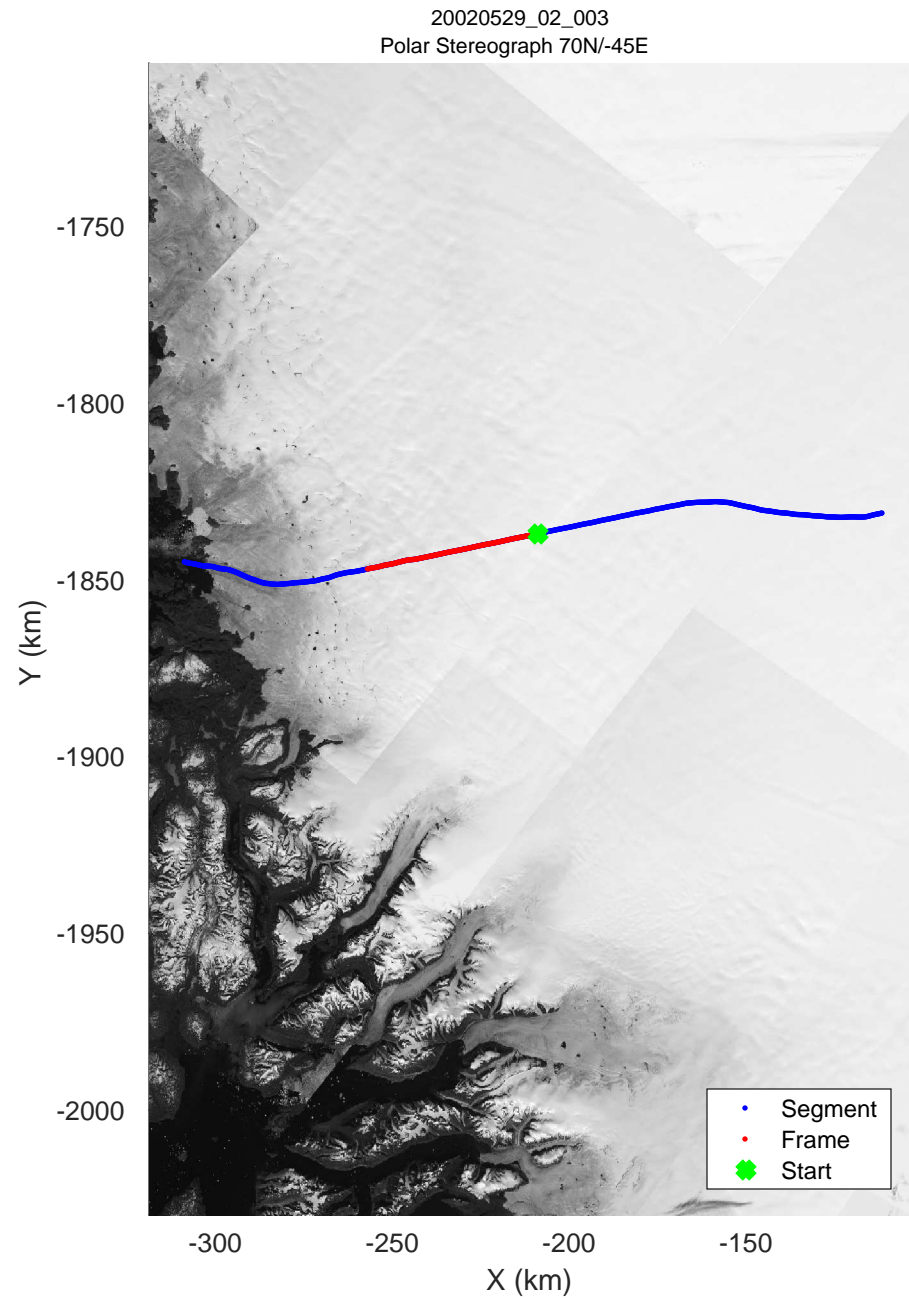

20020529\_02\_001  
Polar Stereograph 70N/-45E

icards 2002\_Greenland\_P3: "" 20020529\_02\_001: 15:09:05.6 to 15:14:28.8 GPS

icards 2002\_Greenland\_P3: "" 20020529\_02\_001: 15:09:05.6 to 15:14:28.8 GPS

20020529\_02\_002  
Polar Stereograph 70N/-45E

icards 2002\_Greenland\_P3: "" 20020529\_02\_002: 15:14:29.1 to 15:20:21.6 GPS

icards 2002\_Greenland\_P3: "" 20020529\_02\_002: 15:14:29.1 to 15:20:21.6 GPS

icards 2002\_Greenland\_P3: "" 20020529\_02\_003: 15:20:21.9 to 15:26:22.0 GPS

icards 2002\_Greenland\_P3: "" 20020529\_02\_003: 15:20:21.9 to 15:26:22.0 GPS

20020529\_02\_004  
Polar Stereograph 70N/-45E

icards 2002\_Greenland\_P3: "" 20020529\_02\_004: 15:26:22.3 to 15:33:17.6 GPS

icards 2002\_Greenland\_P3: "" 20020529\_02\_004: 15:26:22.3 to 15:33:17.6 GPS