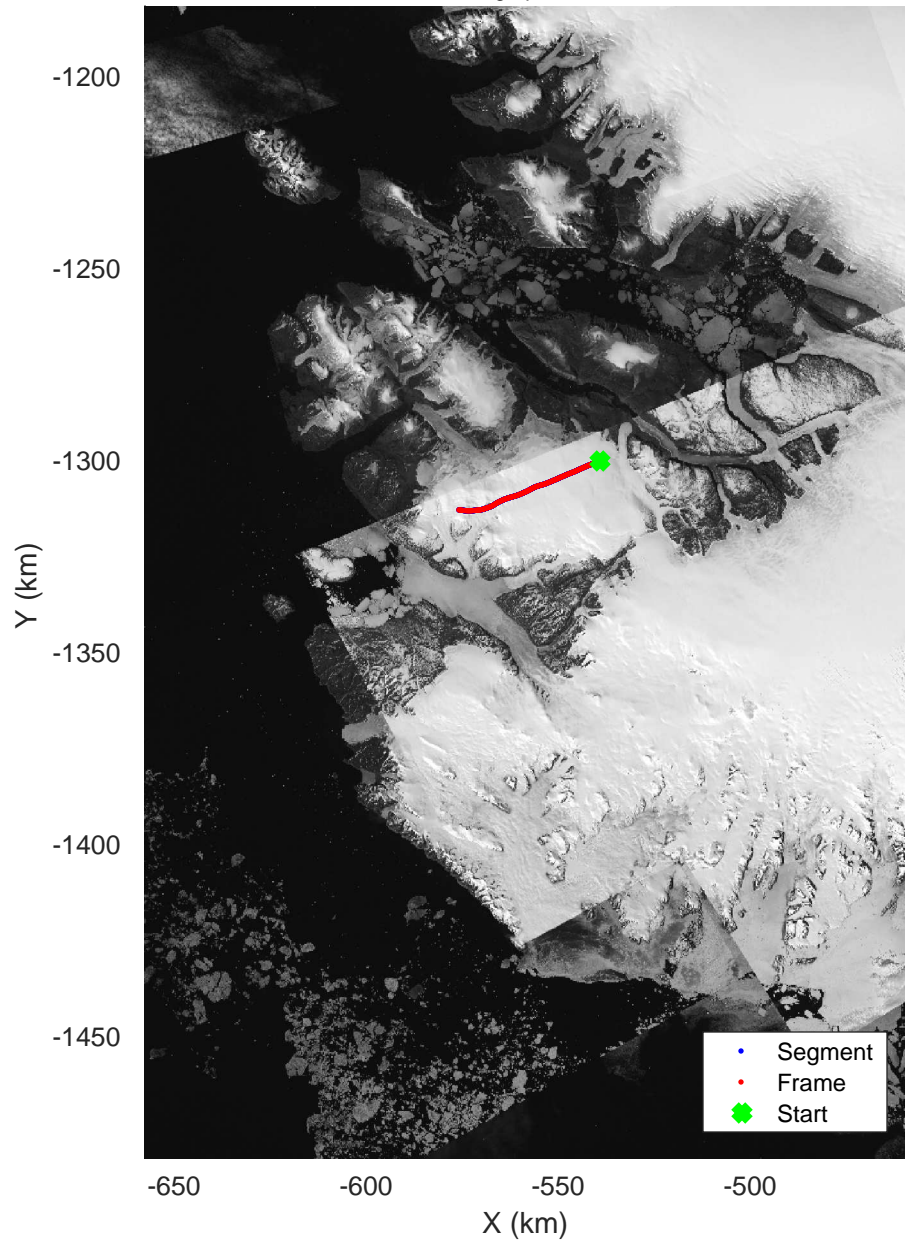

20020528_13_001
Polar Stereograph 70N/-45E

icards 2002_Greenland_P3: "" 20020528_13_001: 17:54:44.1 to 17:59:33.6 GPS

icards 2002_Greenland_P3: "" 20020528_13_001: 17:54:44.1 to 17:59:33.6 GPS