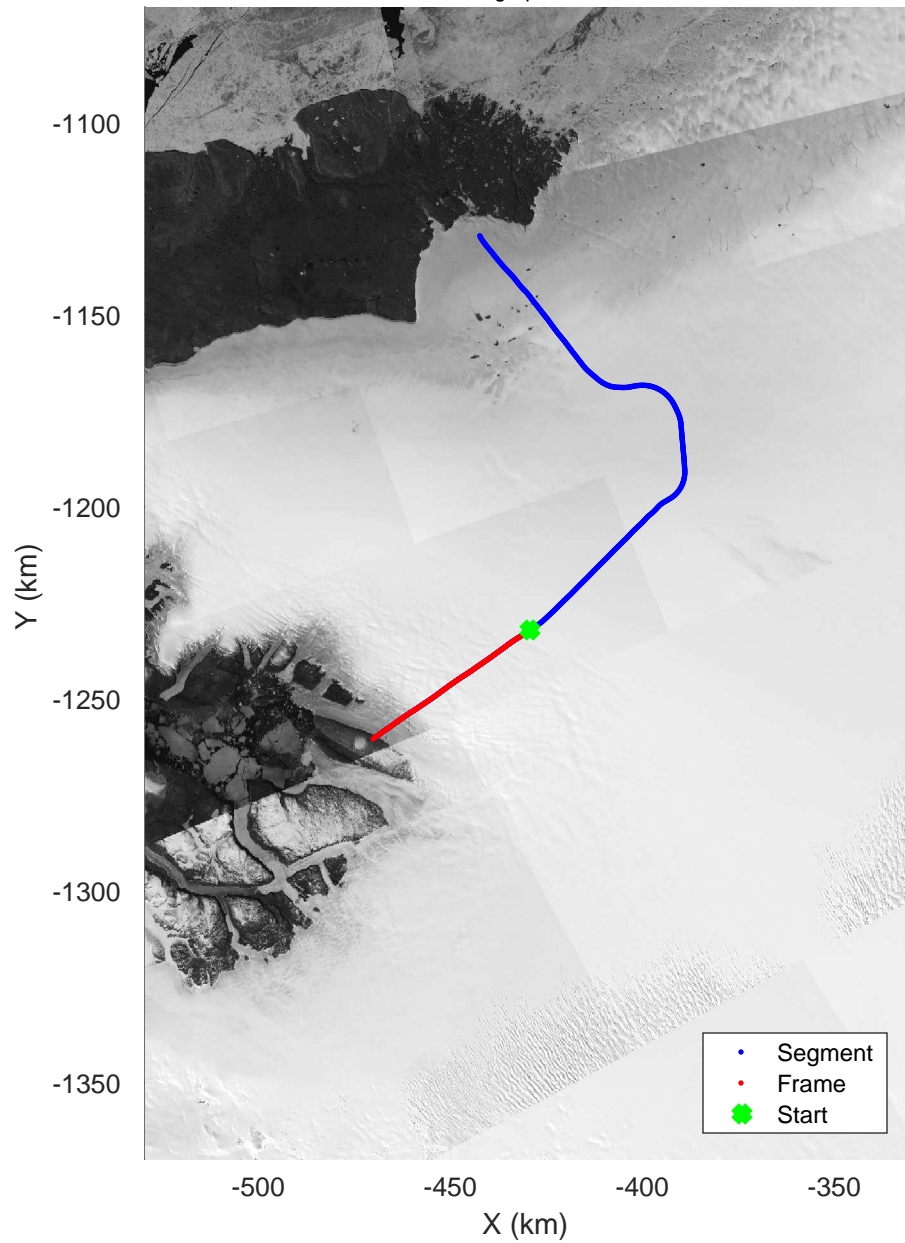

icards 2002_Greenland_P3: "" 20020528_12_002: 17:27:32.5 to 17:33:15.4 GPS

20020528_12_003
Polar Stereograph 70N/-45E

icards 2002_Greenland_P3: "" 20020528_12_003: 17:33:15.6 to 17:39:16.7 GPS

icards 2002_Greenland_P3: "" 20020528_12_003: 17:33:15.6 to 17:39:16.7 GPS

20020528_12_004
Polar Stereograph 70N/-45E

icards 2002_Greenland_P3: "" 20020528_12_004: 17:39:16.9 to 17:45:02.2 GPS

icards 2002_Greenland_P3: "" 20020528_12_004: 17:39:16.9 to 17:45:02.2 GPS