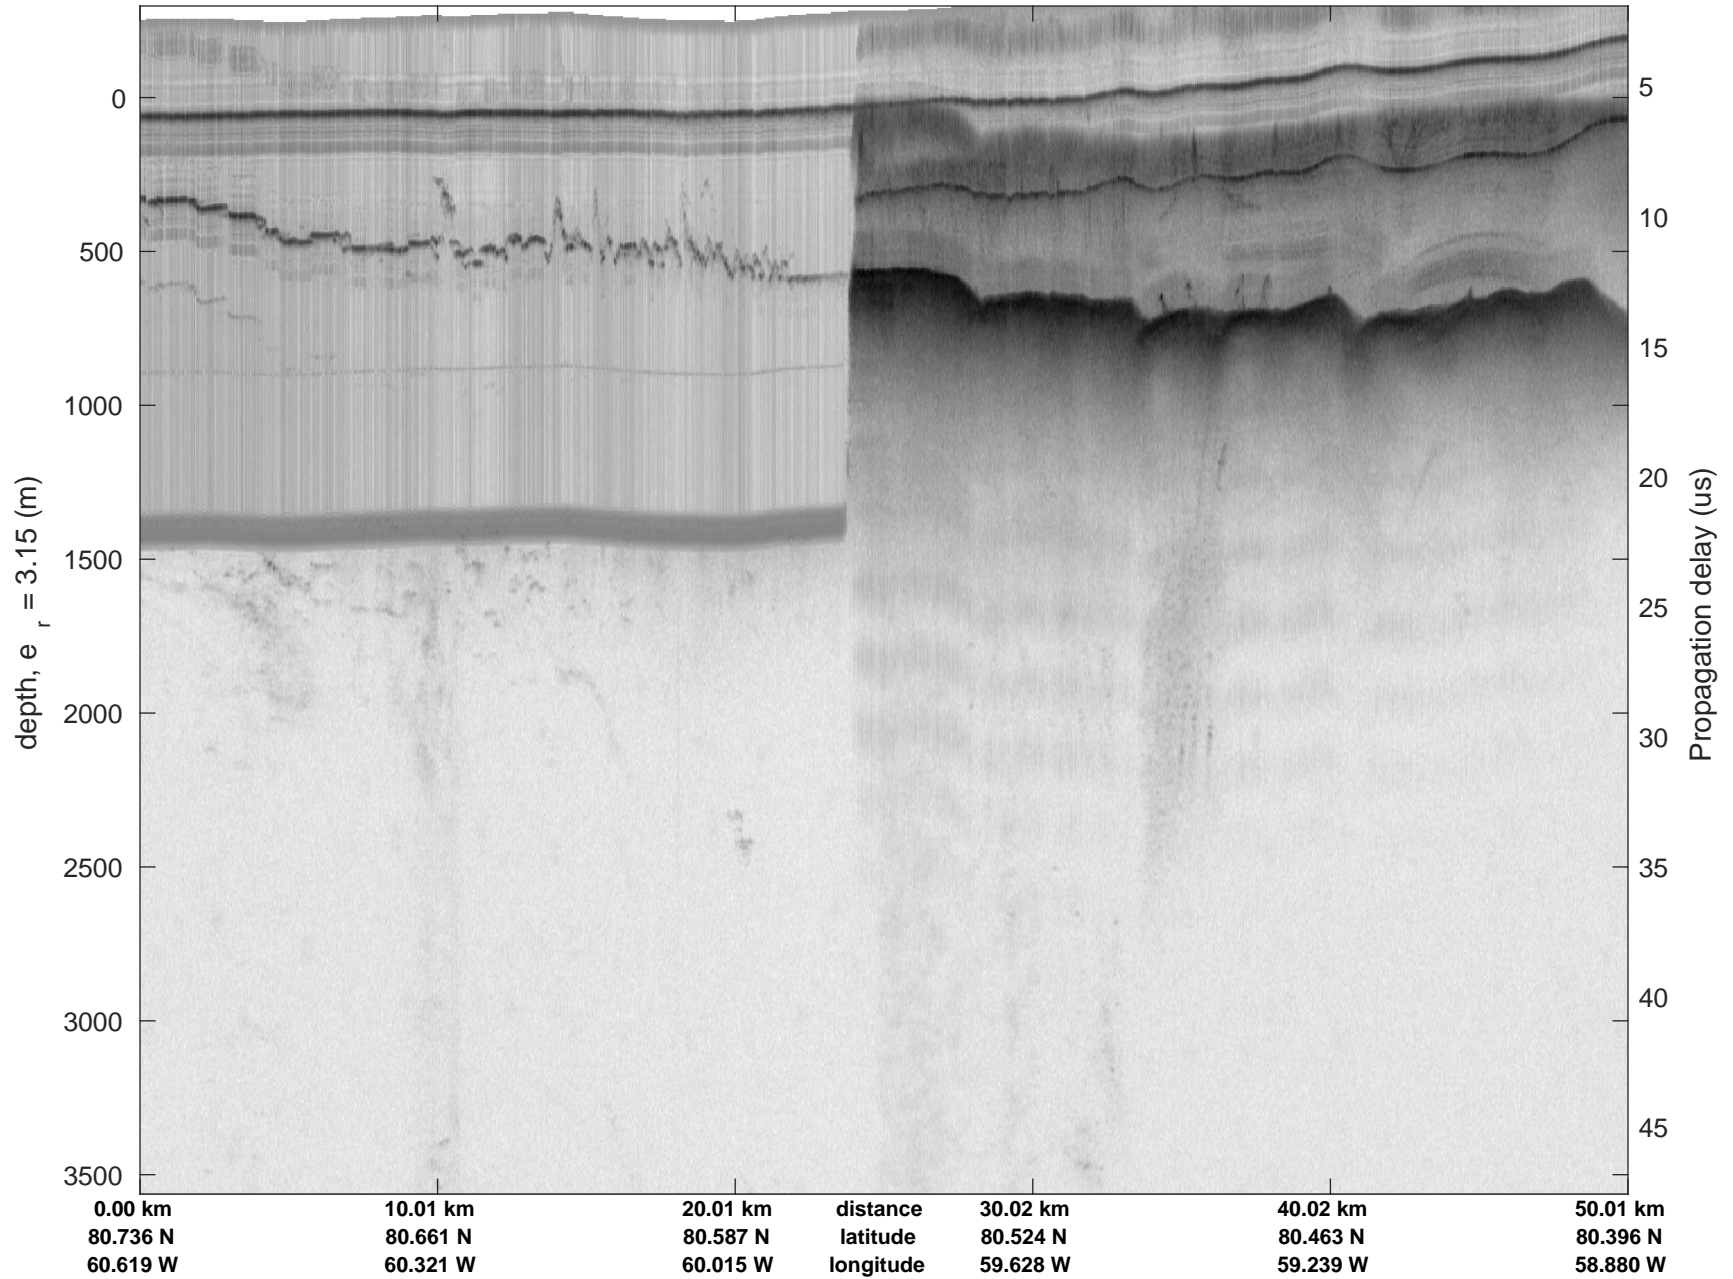

icards 2002_Greenland_P3: "" 20020528_09_001: 15:45:46.1 to 15:51:57.6 GPS

icards 2002_Greenland_P3: "" 20020528_09_001: 15:45:46.1 to 15:51:57.6 GPS

20020528_09_002
Polar Stereograph 70N/-45E

icards 2002_Greenland_P3: "" 20020528_09_002: 15:51:57.8 to 15:58:04.2 GPS

icards 2002_Greenland_P3: "" 20020528_09_002: 15:51:57.8 to 15:58:04.2 GPS

icards 2002_Greenland_P3: "" 20020528_09_003: 15:58:04.5 to 16:04:27.1 GPS

icards 2002_Greenland_P3: "" 20020528_09_003: 15:58:04.5 to 16:04:27.1 GPS

20020528_09_004
Polar Stereograph 70N/-45E

icards 2002_Greenland_P3: "" 20020528_09_004: 16:04:27.3 to 16:10:39.6 GPS

icards 2002_Greenland_P3: "" 20020528_09_004: 16:04:27.3 to 16:10:39.6 GPS

20020528_09_005
Polar Stereograph 70N/-45E

icards 2002_Greenland_P3: "" 20020528_09_005: 16:10:39.8 to 16:16:42.1 GPS

icards 2002_Greenland_P3: "" 20020528_09_005: 16:10:39.8 to 16:16:42.1 GPS

icards 2002_Greenland_P3: "" 20020528_09_006: 16:16:42.3 to 16:19:32.2 GPS