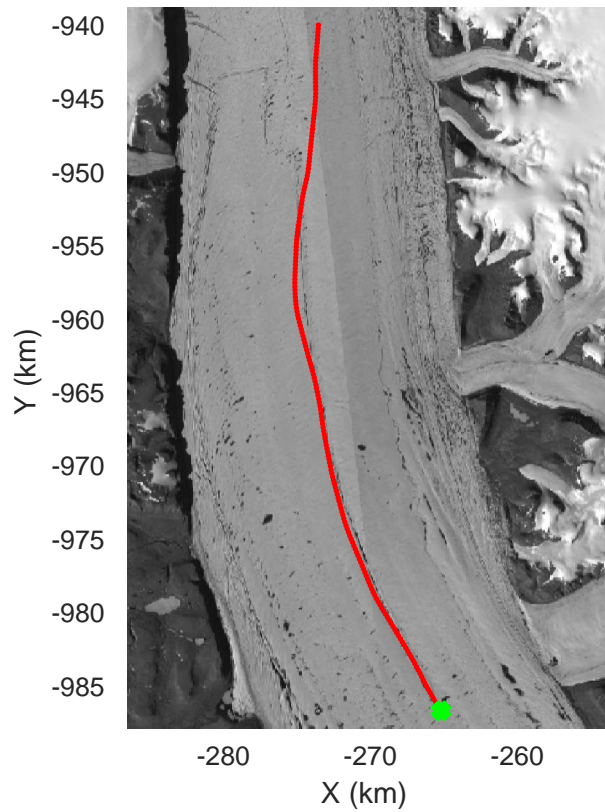

20020528_09_004
Polar Stereograph 70N/-45E

icards 2002_Greenland_P3: "" 20020528_09_004: 16:04:27.3 to 16:10:39.6 GPS

icards 2002_Greenland_P3: "" 20020528_09_004: 16:04:27.3 to 16:10:39.6 GPS

20020528_09_005
Polar Stereograph 70N/-45E