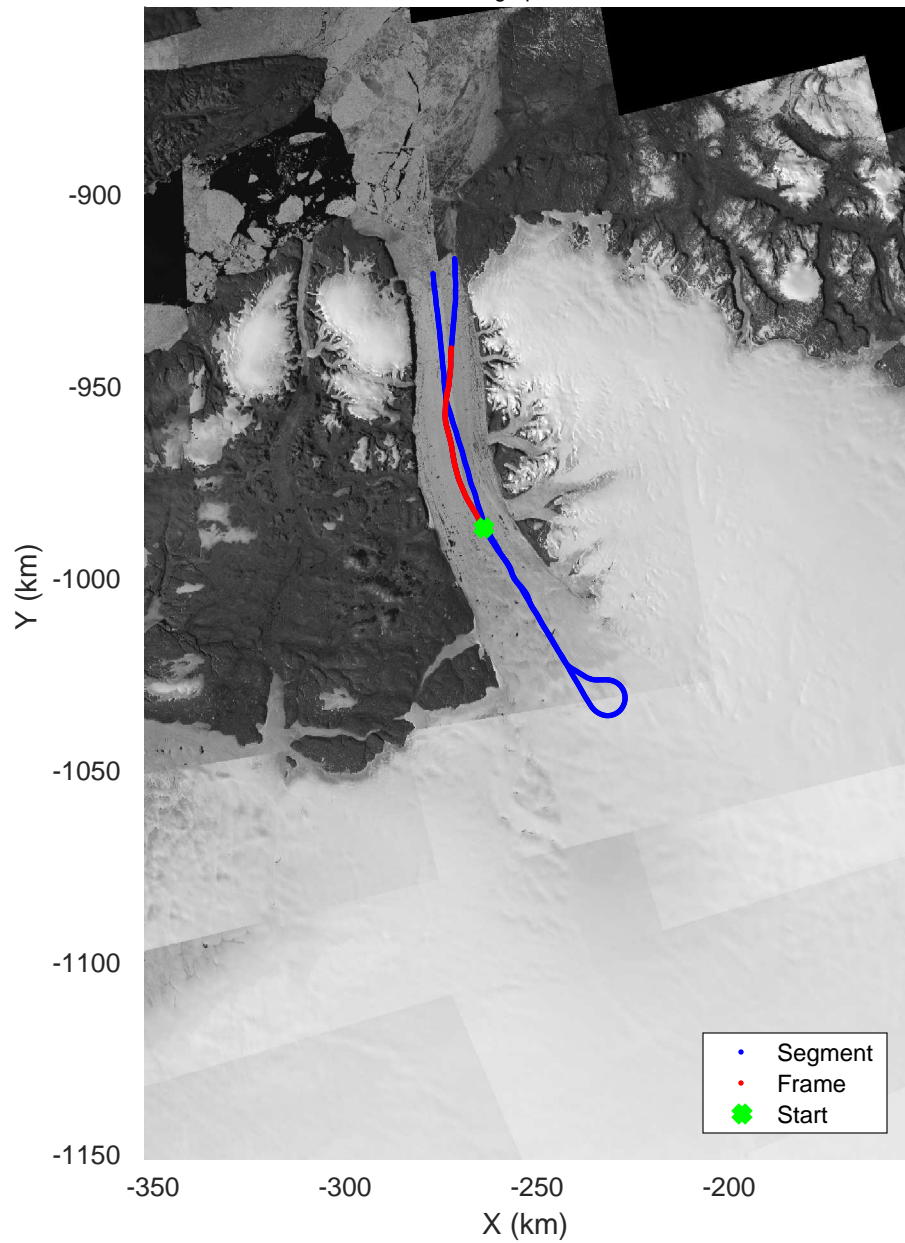

20020528_09_004
Polar Stereograph 70N/-45E

icards 2002_Greenland_P3: "" 20020528_09_004: 16:04:27.3 to 16:10:39.6 GPS

icards 2002_Greenland_P3: "" 20020528_09_004: 16:04:27.3 to 16:10:39.6 GPS

20020528_09_005
Polar Stereograph 70N/-45E

icards 2002_Greenland_P3: "" 20020528_09_006: 16:16:42.3 to 16:19:32.2 GPS