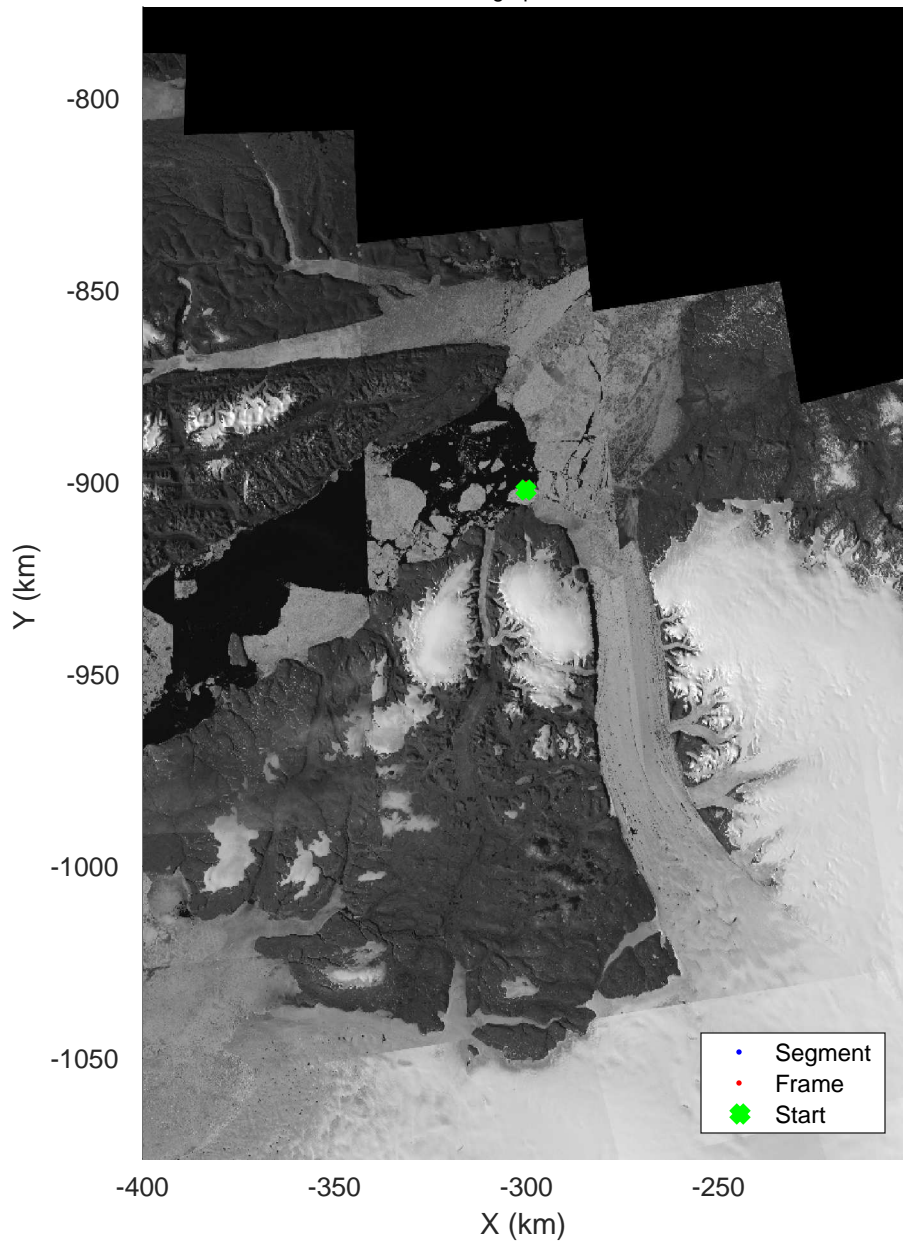

20020528_08_001
Polar Stereograph 70N/-45E

icards 2002_Greenland_P3: "" 20020528_08_001: 15:40:24.1 to 15:40:42.1 GPS

icards 2002_Greenland_P3: "" 20020528_08_001: 15:40:24.1 to 15:40:42.1 GPS