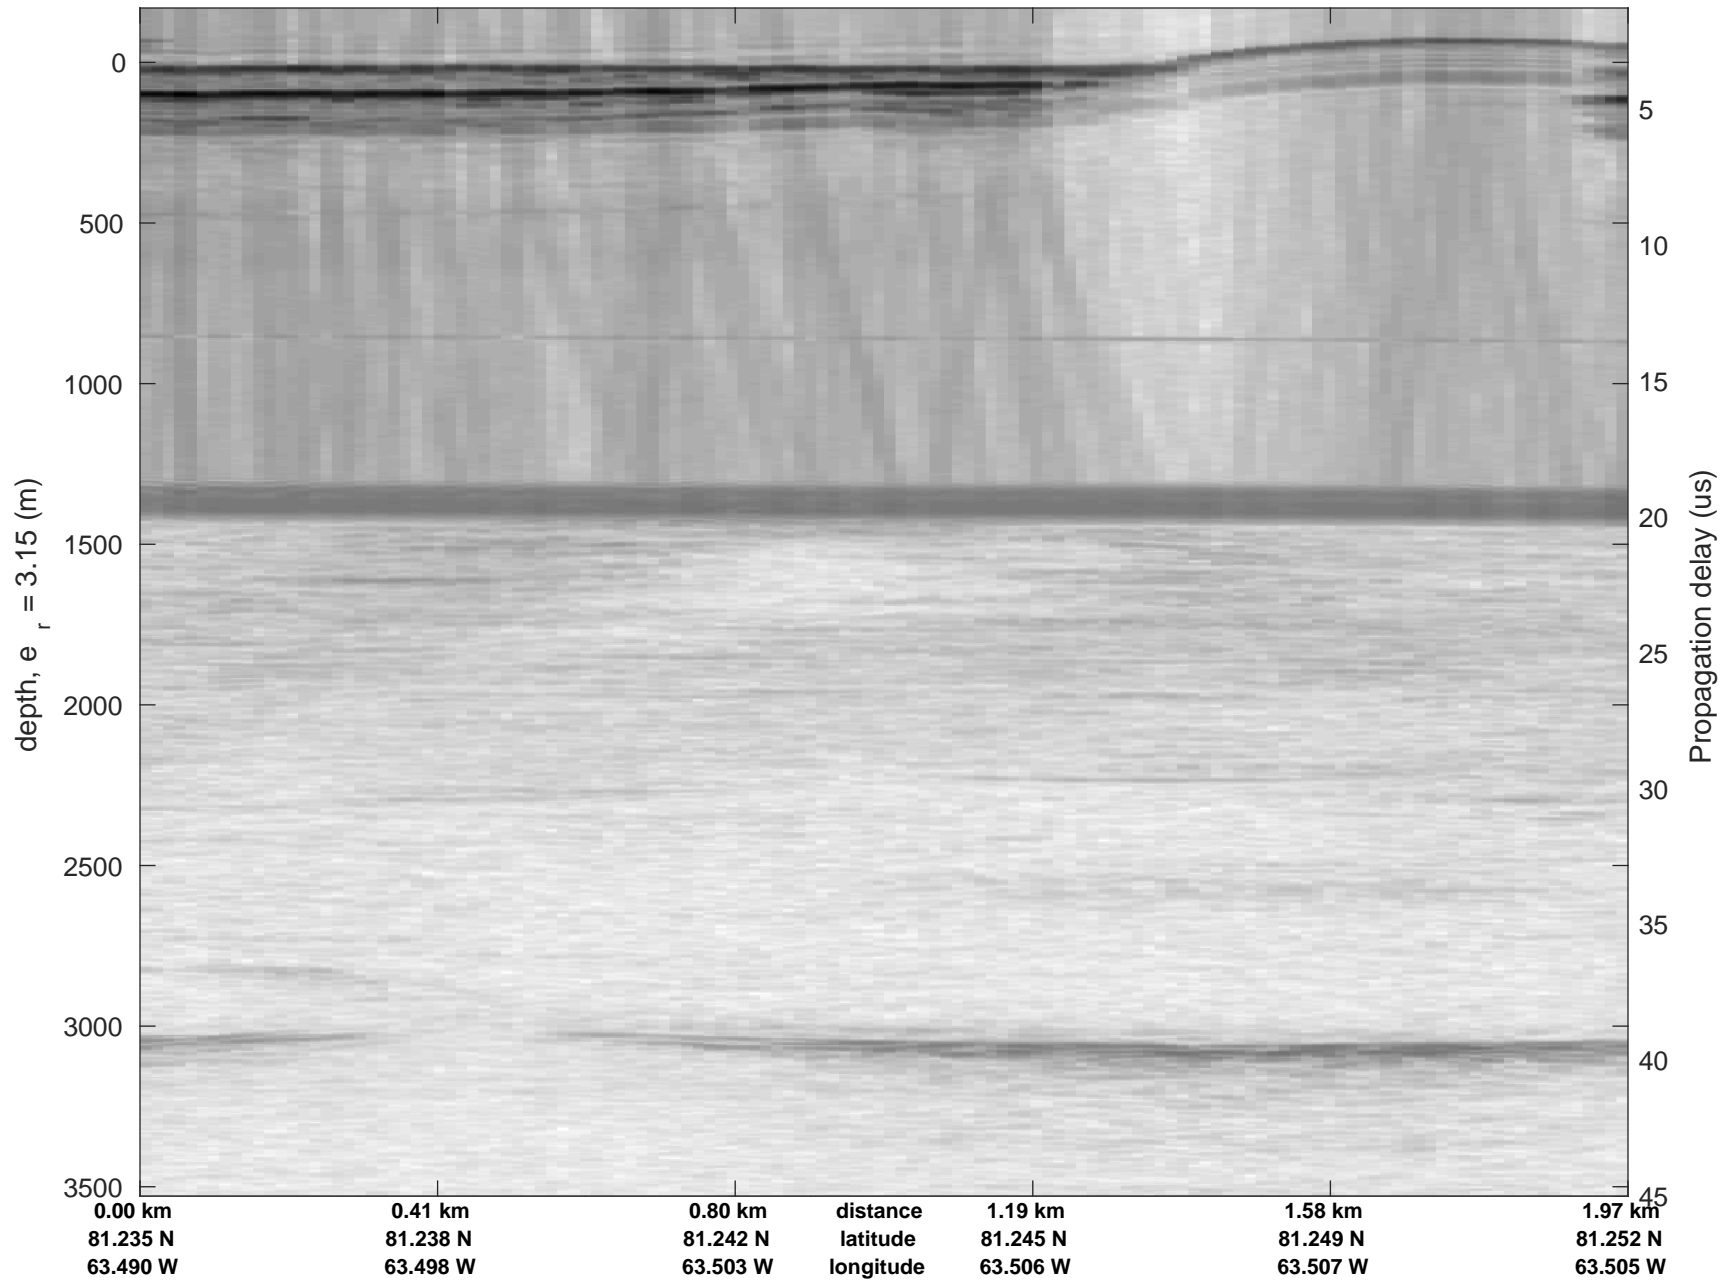

20020528_08_001
Polar Stereograph 70N/-45E

icards 2002_Greenland_P3: "" 20020528_08_001: 15:40:24.1 to 15:40:42.1 GPS

icards 2002_Greenland_P3: "" 20020528_08_001: 15:40:24.1 to 15:40:42.1 GPS