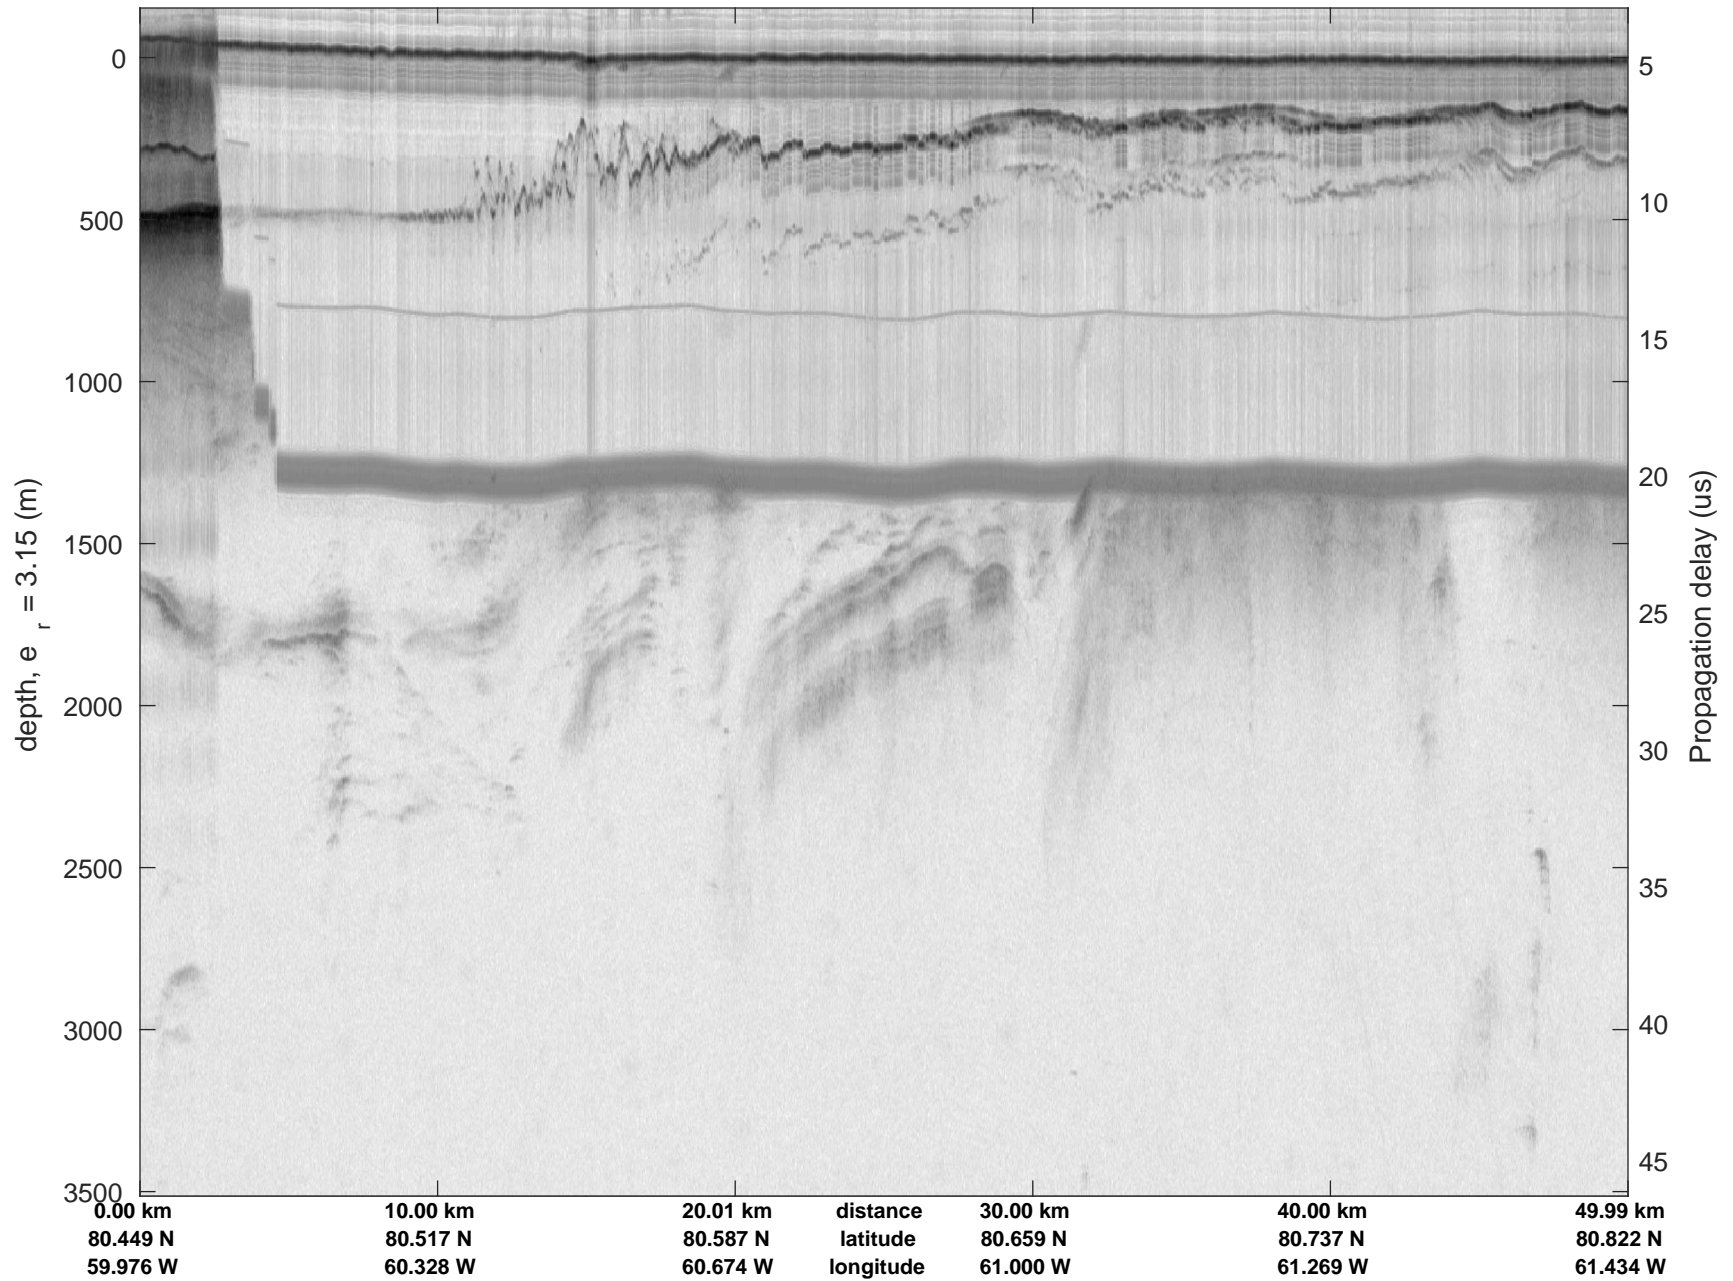

icards 2002\_Greenland\_P3: "" 20020528\_07\_004: 15:21:05.0 to 15:26:58.9 GPS

20020528\_07\_005  
Polar Stereograph 70N/-45E

icards 2002\_Greenland\_P3: "" 20020528\_07\_005: 15:26:59.2 to 15:32:52.1 GPS

icards 2002\_Greenland\_P3: "" 20020528\_07\_005: 15:26:59.2 to 15:32:52.1 GPS

icards 2002\_Greenland\_P3: "" 20020528\_07\_006: 15:32:52.3 to 15:36:58.5 GPS

icards 2002\_Greenland\_P3: "" 20020528\_07\_006: 15:32:52.3 to 15:36:58.5 GPS