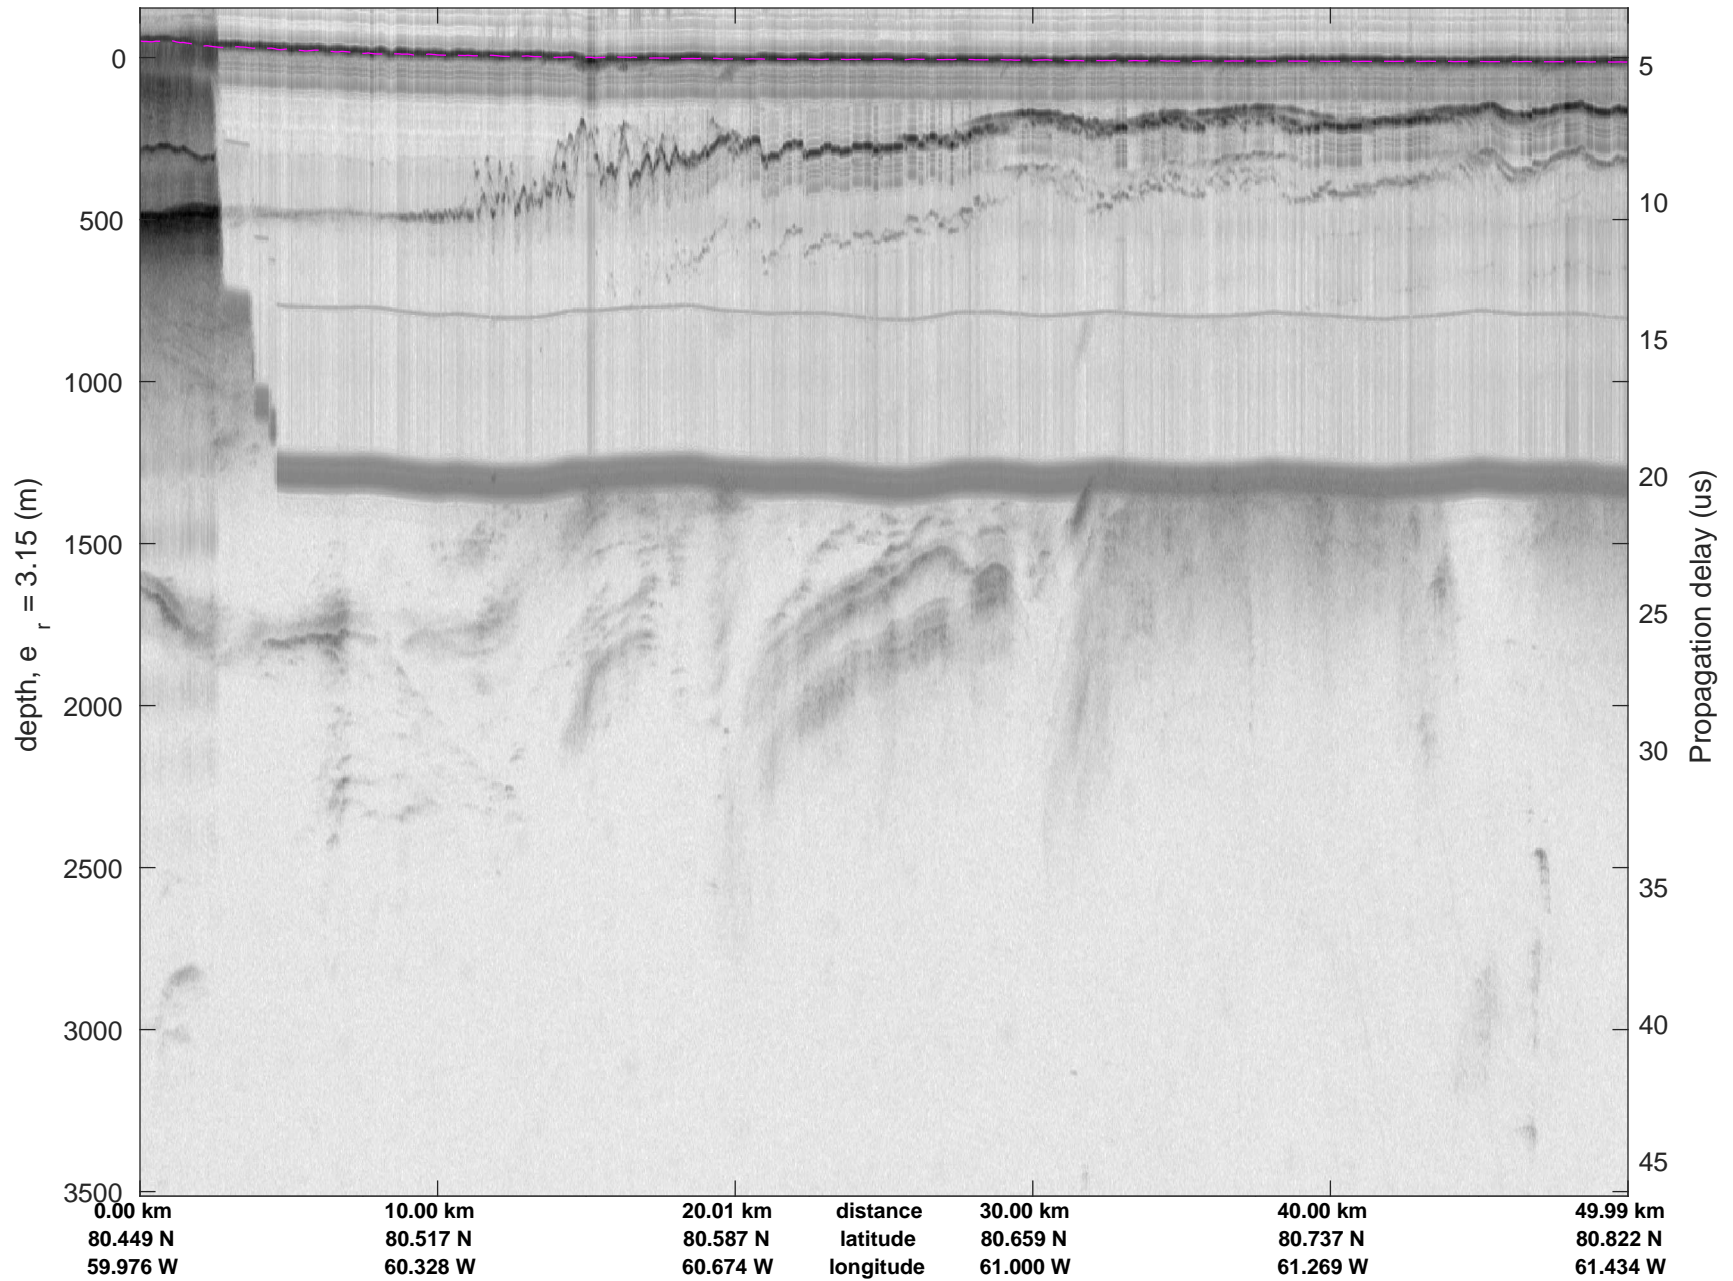

icards 2002\_Greenland\_P3: "" 20020528\_07\_003: 15:14:52.9 to 15:21:04.8 GPS

icards 2002\_Greenland\_P3: "" 20020528\_07\_003: 15:14:52.9 to 15:21:04.8 GPS

icards 2002\_Greenland\_P3: "" 20020528\_07\_004: 15:21:05.0 to 15:26:58.9 GPS

icards 2002\_Greenland\_P3: "" 20020528\_07\_004: 15:21:05.0 to 15:26:58.9 GPS

20020528\_07\_005  
Polar Stereograph 70N/-45E

icards 2002\_Greenland\_P3: "" 20020528\_07\_005: 15:26:59.2 to 15:32:52.1 GPS

icards 2002\_Greenland\_P3: "" 20020528\_07\_005: 15:26:59.2 to 15:32:52.1 GPS

icards 2002\_Greenland\_P3: "" 20020528\_07\_006: 15:32:52.3 to 15:36:58.5 GPS

icards 2002\_Greenland\_P3: "" 20020528\_07\_006: 15:32:52.3 to 15:36:58.5 GPS