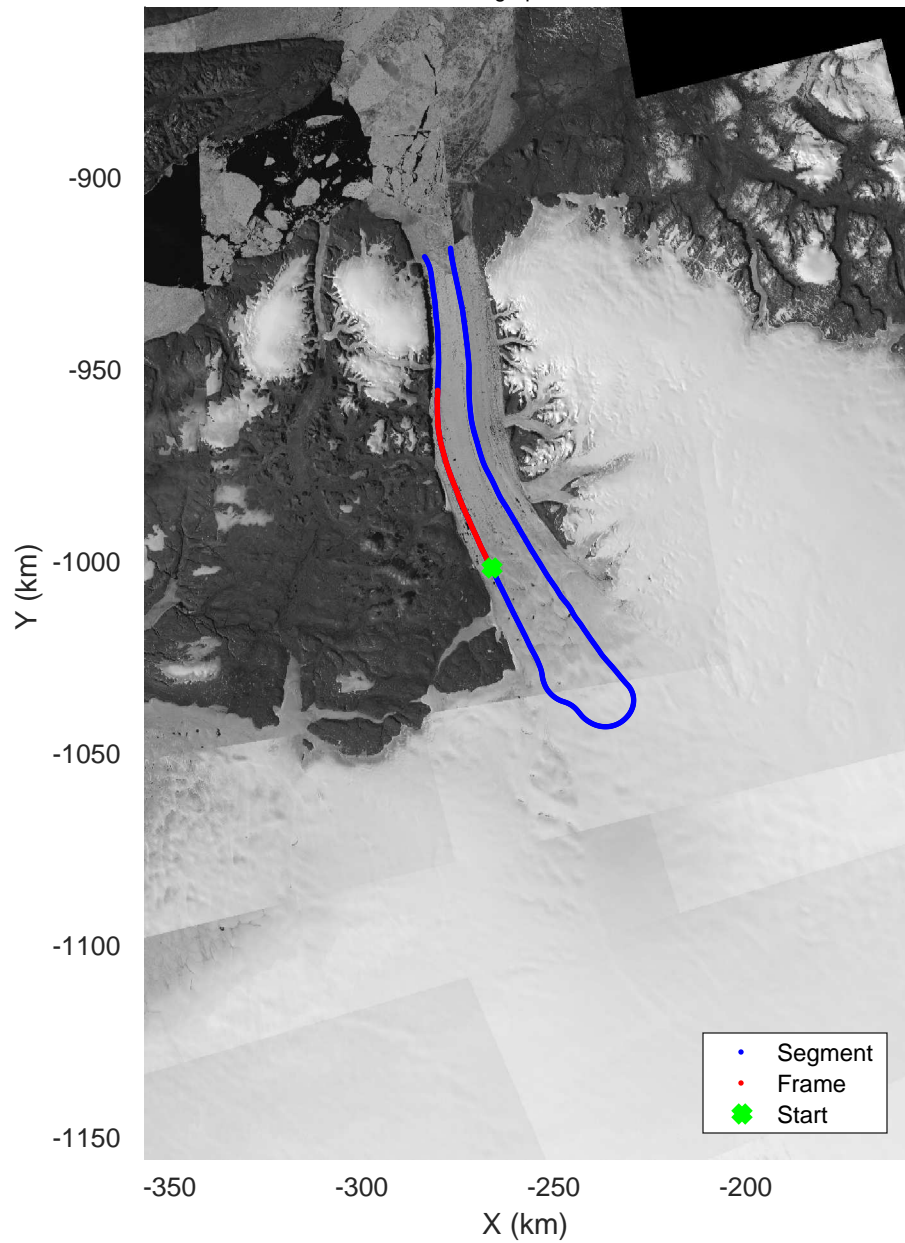

icards 2002\_Greenland\_P3: "" 20020528\_07\_003: 15:14:52.9 to 15:21:04.8 GPS

icards 2002\_Greenland\_P3: "" 20020528\_07\_003: 15:14:52.9 to 15:21:04.8 GPS

icards 2002\_Greenland\_P3: "" 20020528\_07\_004: 15:21:05.0 to 15:26:58.9 GPS

icards 2002\_Greenland\_P3: "" 20020528\_07\_004: 15:21:05.0 to 15:26:58.9 GPS

20020528\_07\_005  
Polar Stereograph 70N/-45E

icards 2002\_Greenland\_P3: "" 20020528\_07\_005: 15:26:59.2 to 15:32:52.1 GPS