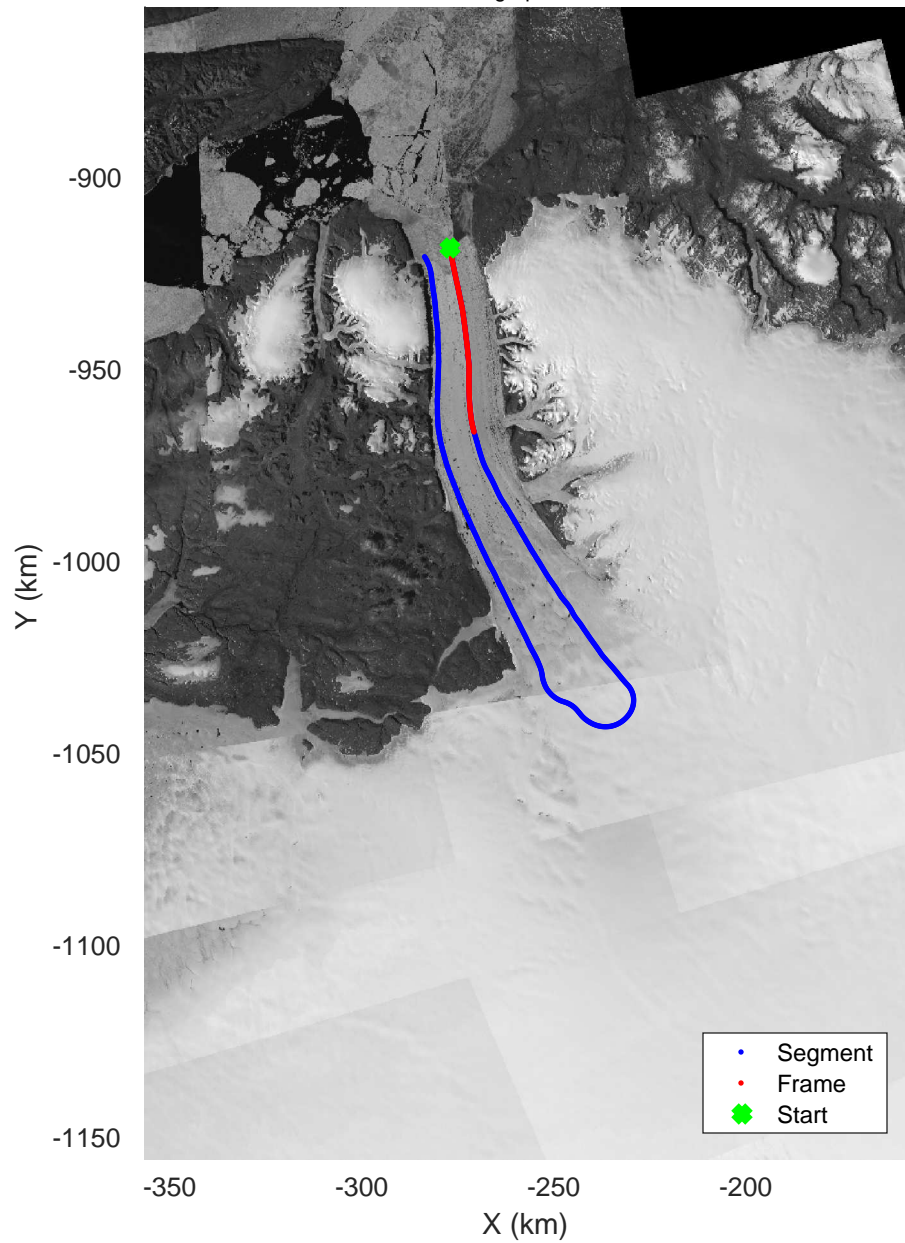

20020528\_07\_001  
Polar Stereograph 70N/-45E

icards 2002\_Greenland\_P3: "" 20020528\_07\_001: 15:02:24.6 to 15:08:43.3 GPS

icards 2002\_Greenland\_P3: "" 20020528\_07\_001: 15:02:24.6 to 15:08:43.3 GPS

icards 2002\_Greenland\_P3: "" 20020528\_07\_002: 15:08:43.6 to 15:14:52.6 GPS

icards 2002\_Greenland\_P3: "" 20020528\_07\_002: 15:08:43.6 to 15:14:52.6 GPS

20020528\_07\_003  
Polar Stereograph 70N/-45E

icards 2002\_Greenland\_P3: "" 20020528\_07\_004: 15:21:05.0 to 15:26:58.9 GPS

20020528\_07\_005  
Polar Stereograph 70N/-45E

icards 2002\_Greenland\_P3: "" 20020528\_07\_005: 15:26:59.2 to 15:32:52.1 GPS