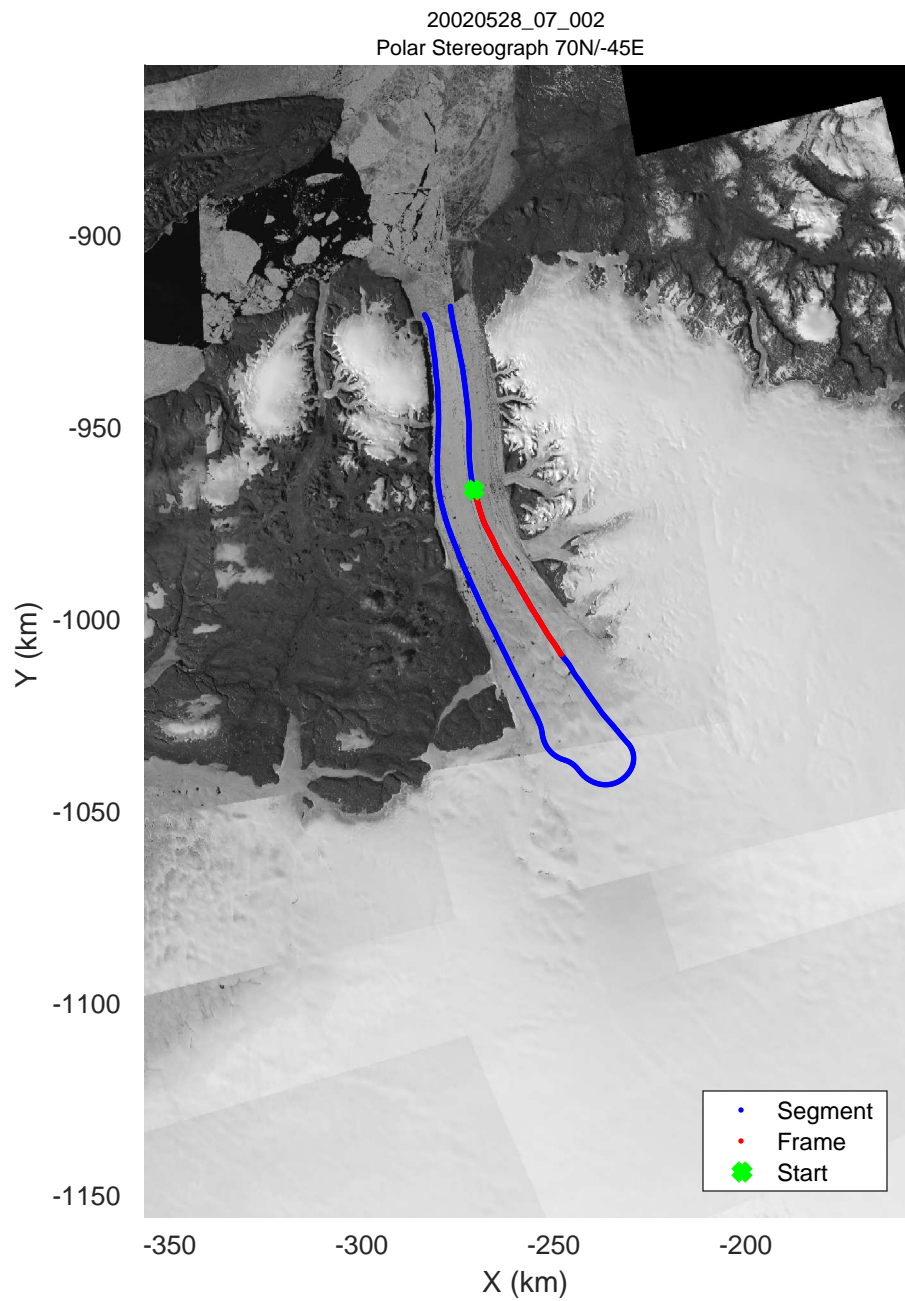

20020528\_07\_001  
Polar Stereograph 70N/-45E

icards 2002\_Greenland\_P3: "" 20020528\_07\_001: 15:02:24.6 to 15:08:43.3 GPS

icards 2002\_Greenland\_P3: "" 20020528\_07\_001: 15:02:24.6 to 15:08:43.3 GPS

icards 2002\_Greenland\_P3: "" 20020528\_07\_002: 15:08:43.6 to 15:14:52.6 GPS

icards 2002\_Greenland\_P3: "" 20020528\_07\_002: 15:08:43.6 to 15:14:52.6 GPS

20020528\_07\_003  
Polar Stereograph 70N/-45E

icards 2002\_Greenland\_P3: "" 20020528\_07\_004: 15:21:05.0 to 15:26:58.9 GPS

20020528\_07\_005  
Polar Stereograph 70N/-45E

icards 2002\_Greenland\_P3: "" 20020528\_07\_005: 15:26:59.2 to 15:32:52.1 GPS