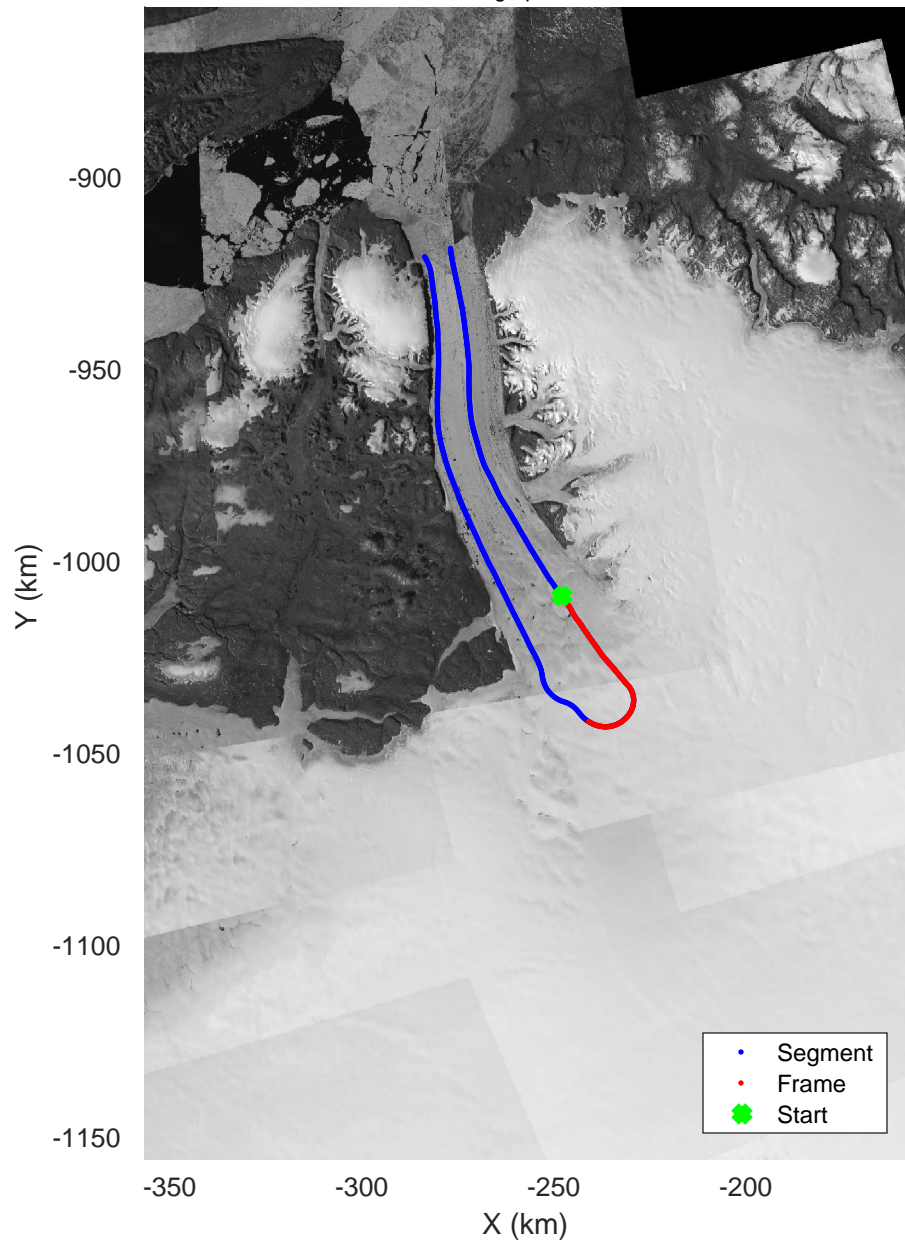

20020528\_07\_001  
Polar Stereograph 70N/-45E

icards 2002\_Greenland\_P3: "" 20020528\_07\_001: 15:02:24.6 to 15:08:43.3 GPS

icards 2002\_Greenland\_P3: "" 20020528\_07\_001: 15:02:24.6 to 15:08:43.3 GPS

icards 2002\_Greenland\_P3: "" 20020528\_07\_002: 15:08:43.6 to 15:14:52.6 GPS

icards 2002\_Greenland\_P3: "" 20020528\_07\_002: 15:08:43.6 to 15:14:52.6 GPS

20020528\_07\_003  
Polar Stereograph 70N/-45E

icards 2002\_Greenland\_P3: "" 20020528\_07\_004: 15:21:05.0 to 15:26:58.9 GPS

20020528\_07\_005  
Polar Stereograph 70N/-45E

icards 2002\_Greenland\_P3: "" 20020528\_07\_005: 15:26:59.2 to 15:32:52.1 GPS