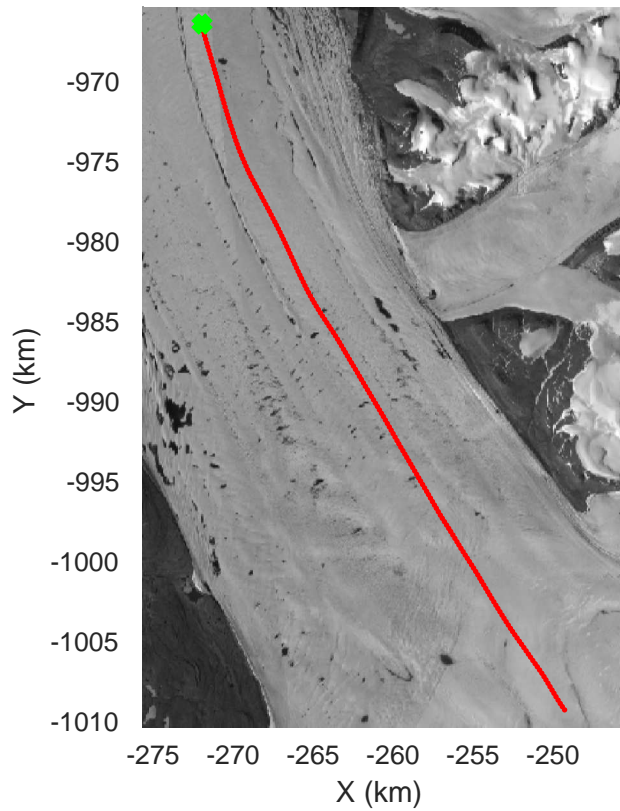

20020528\_07\_001  
Polar Stereograph 70N/-45E

icards 2002\_Greenland\_P3: "" 20020528\_07\_001: 15:02:24.6 to 15:08:43.3 GPS

icards 2002\_Greenland\_P3: "" 20020528\_07\_001: 15:02:24.6 to 15:08:43.3 GPS

icards 2002\_Greenland\_P3: "" 20020528\_07\_002: 15:08:43.6 to 15:14:52.6 GPS

icards 2002\_Greenland\_P3: "" 20020528\_07\_002: 15:08:43.6 to 15:14:52.6 GPS

20020528\_07\_003  
Polar Stereograph 70N/-45E

icards 2002\_Greenland\_P3: "" 20020528\_07\_004: 15:21:05.0 to 15:26:58.9 GPS

20020528\_07\_005  
Polar Stereograph 70N/-45E

icards 2002\_Greenland\_P3: "" 20020528\_07\_005: 15:26:59.2 to 15:32:52.1 GPS