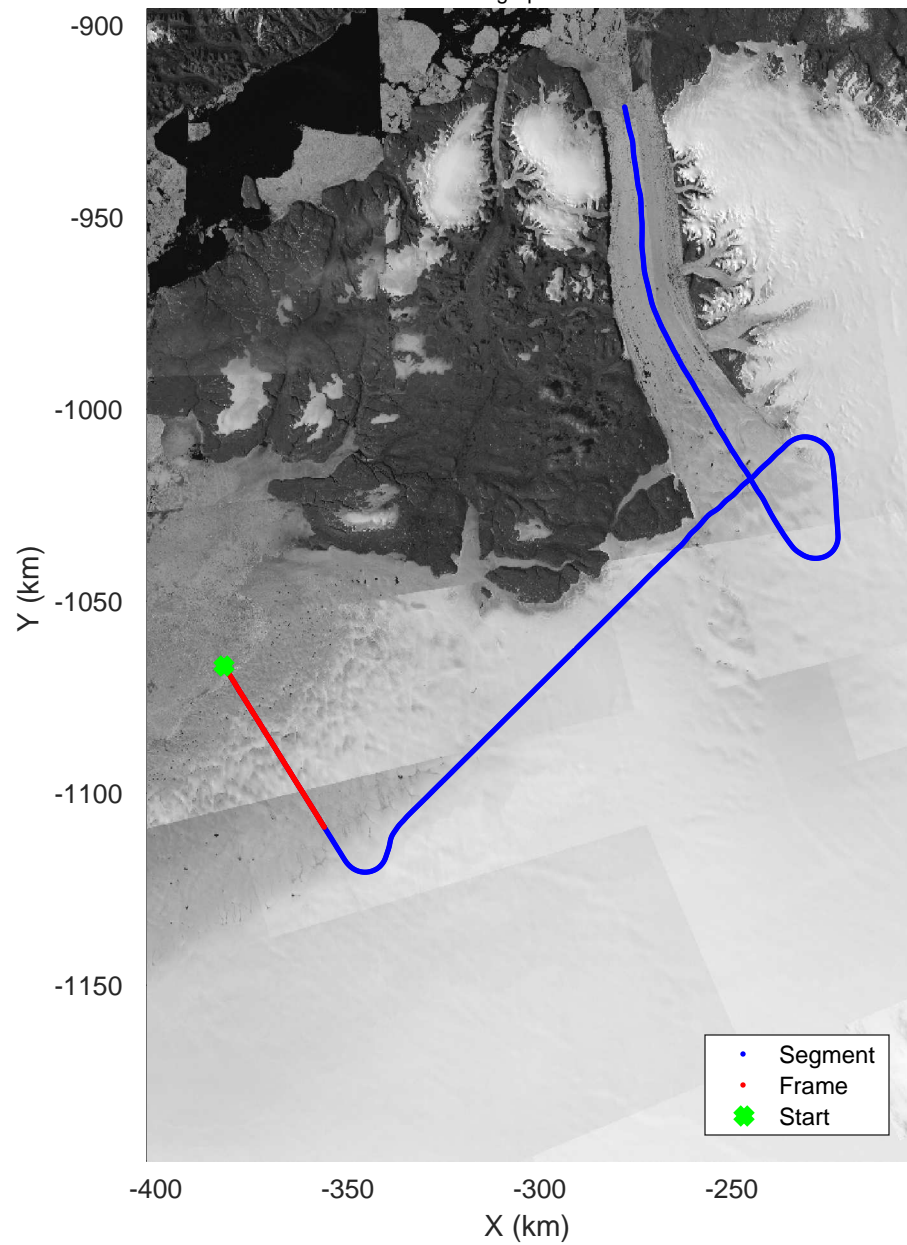

20020528\_04\_001  
Polar Stereograph 70N/-45E

icards 2002\_Greenland\_P3: "" 20020528\_04\_001: 12:39:37.1 to 12:45:31.8 GPS

icards 2002\_Greenland\_P3: "" 20020528\_04\_001: 12:39:37.1 to 12:45:31.8 GPS