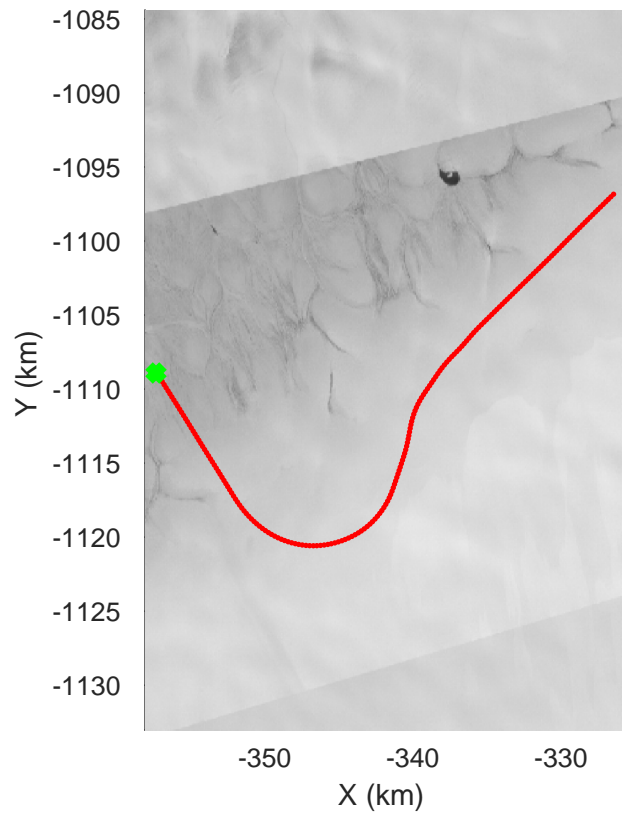

20020528\_04\_001  
Polar Stereograph 70N/-45E

icards 2002\_Greenland\_P3: "" 20020528\_04\_001: 12:39:37.1 to 12:45:31.8 GPS

icards 2002\_Greenland\_P3: "" 20020528\_04\_001: 12:39:37.1 to 12:45:31.8 GPS