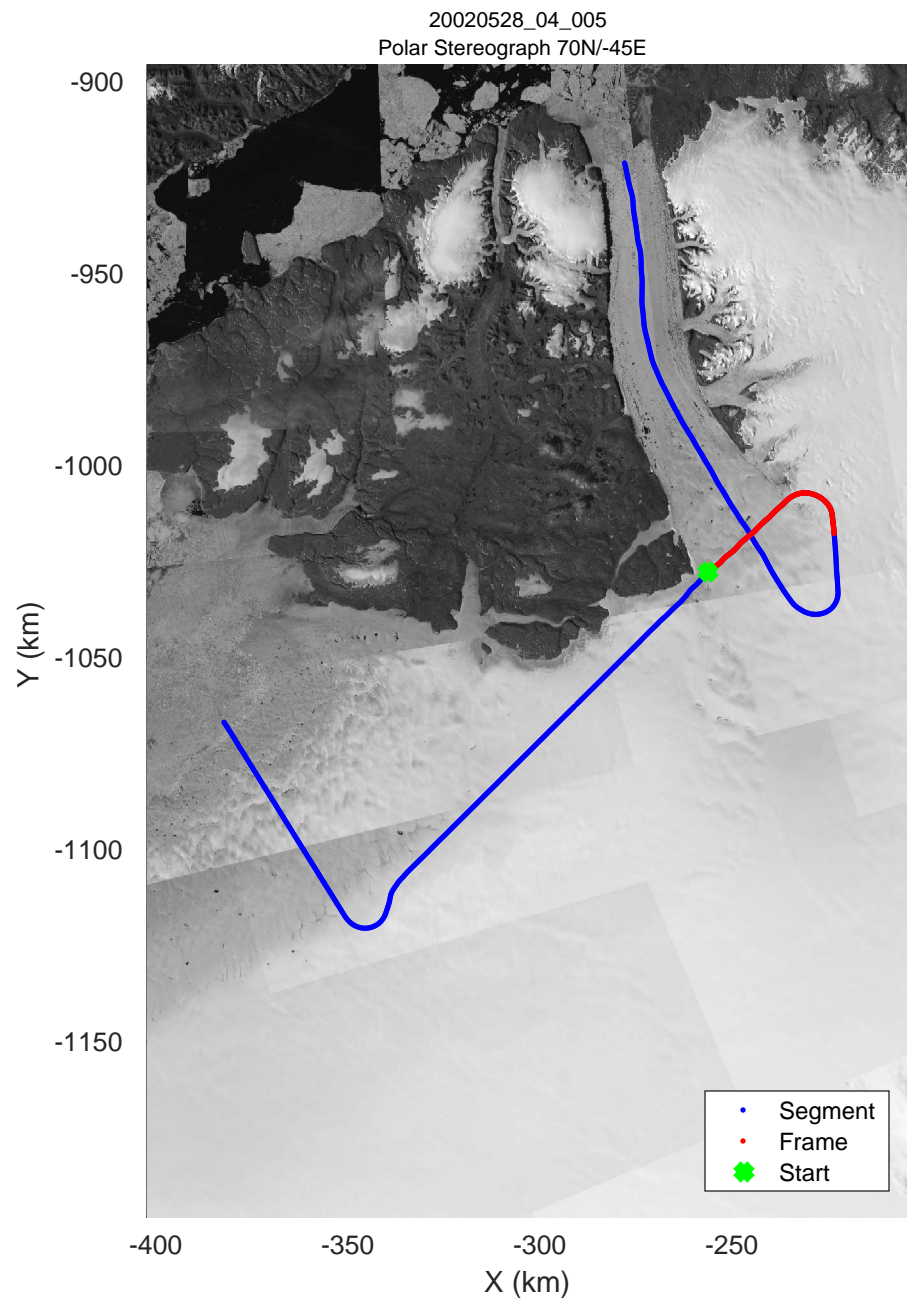

icards 2002\_Greenland\_P3: "" 20020528\_04\_003: 12:51:27.8 to 12:56:55.7 GPS

icards 2002\_Greenland\_P3: "" 20020528\_04\_004: 12:56:55.9 to 13:02:38.6 GPS

icards 2002\_Greenland\_P3: "" 20020528\_04\_004: 12:56:55.9 to 13:02:38.6 GPS