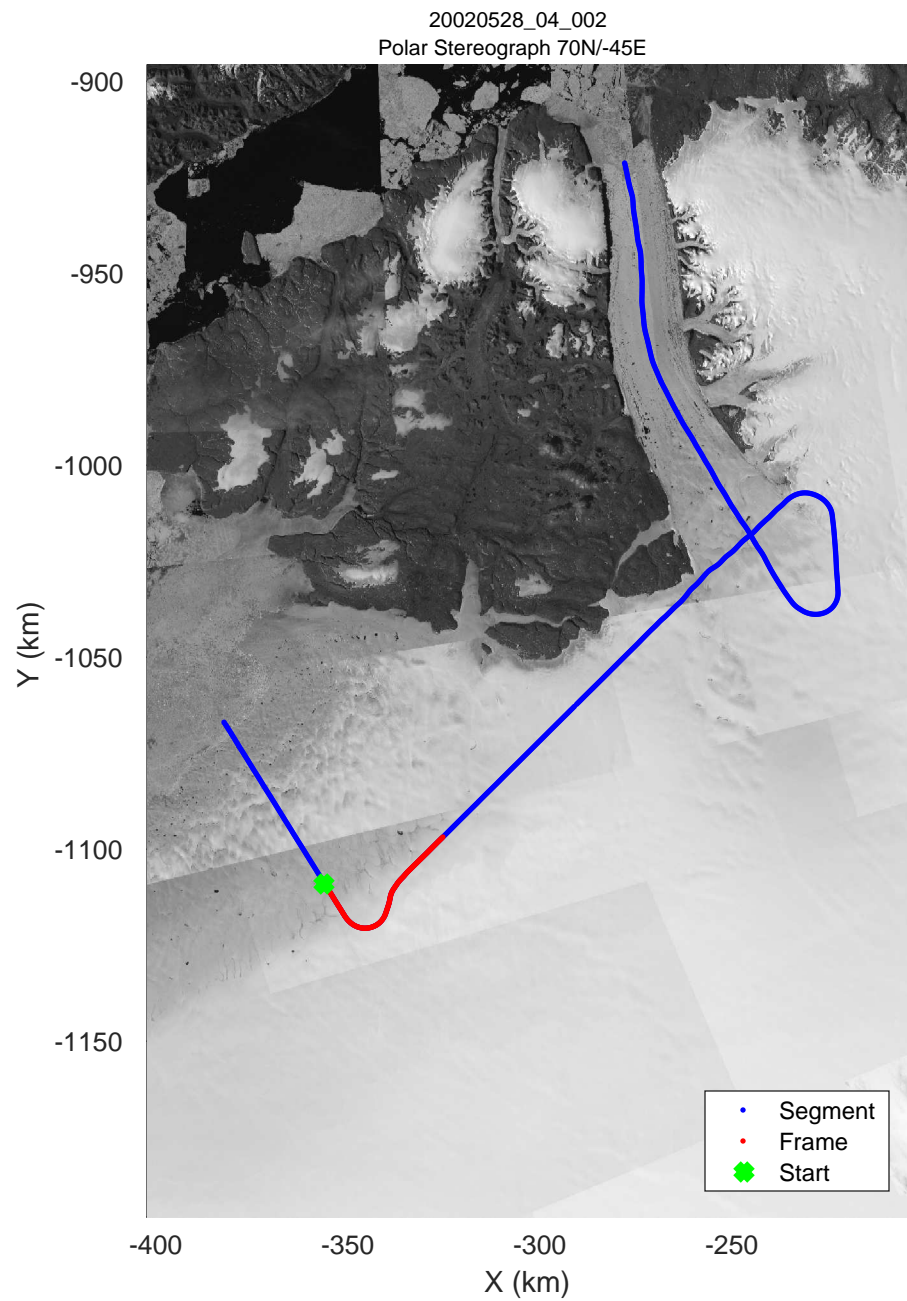

20020528\_04\_001  
Polar Stereograph 70N/-45E

icards 2002\_Greenland\_P3: "" 20020528\_04\_001: 12:39:37.1 to 12:45:31.8 GPS

icards 2002\_Greenland\_P3: "" 20020528\_04\_001: 12:39:37.1 to 12:45:31.8 GPS

icards 2002\_Greenland\_P3: "" 20020528\_04\_002: 12:45:32.1 to 12:51:27.5 GPS

icards 2002\_Greenland\_P3: "" 20020528\_04\_002: 12:45:32.1 to 12:51:27.5 GPS

icards 2002\_Greenland\_P3: "" 20020528\_04\_003: 12:51:27.8 to 12:56:55.7 GPS