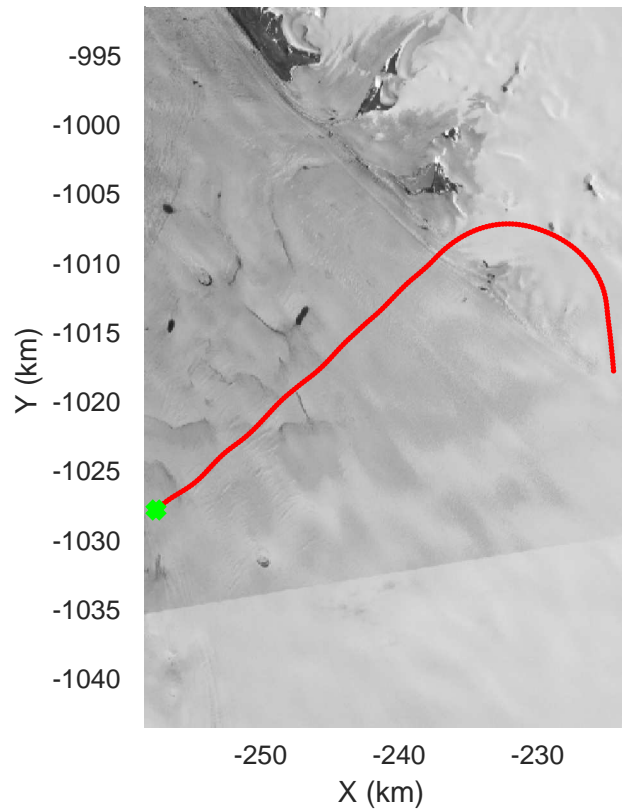

icards 2002\_Greenland\_P3: "" 20020528\_04\_003: 12:51:27.8 to 12:56:55.7 GPS

icards 2002\_Greenland\_P3: "" 20020528\_04\_004: 12:56:55.9 to 13:02:38.6 GPS

icards 2002\_Greenland\_P3: "" 20020528\_04\_004: 12:56:55.9 to 13:02:38.6 GPS