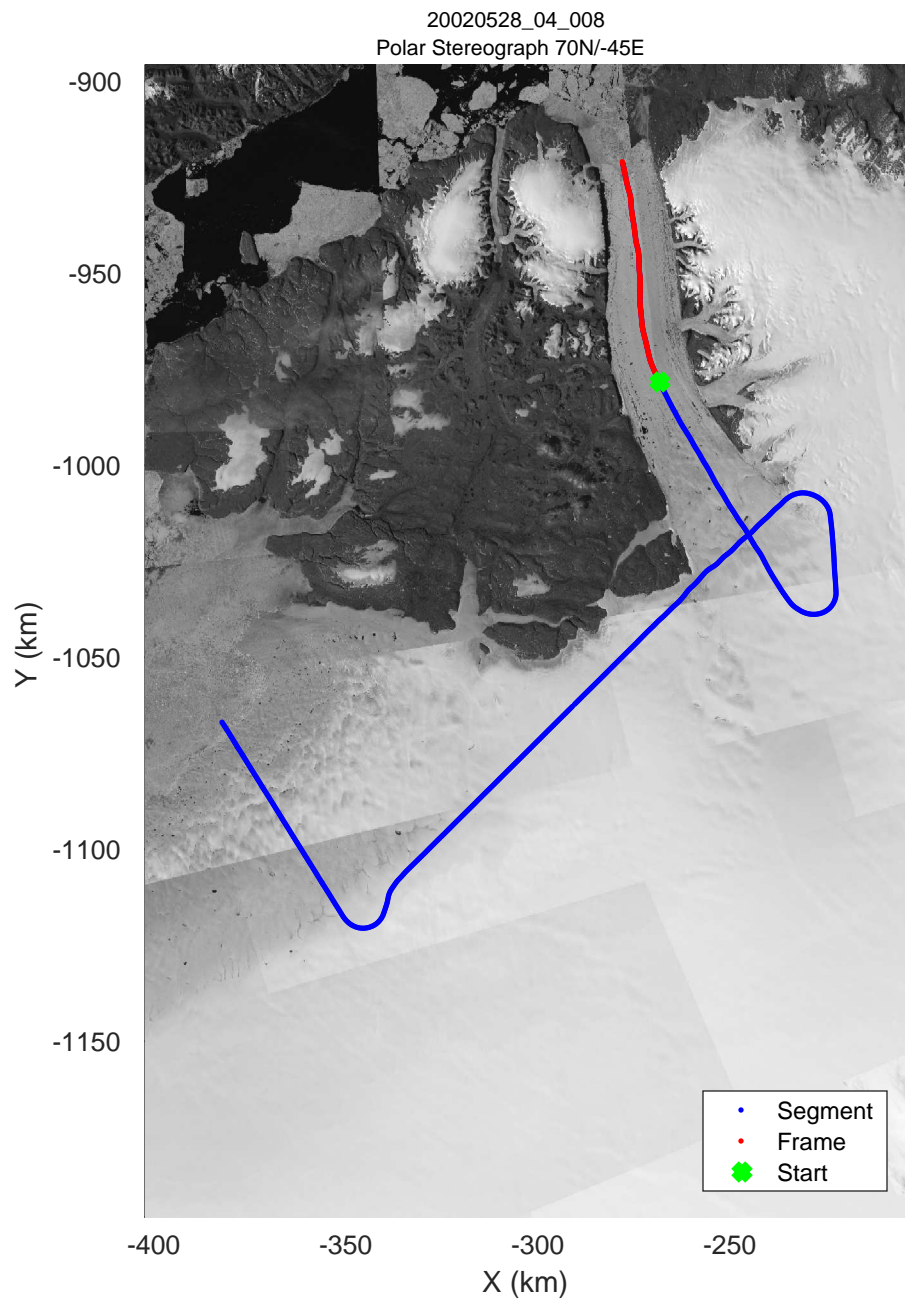

icards 2002\_Greenland\_P3: "" 20020528\_04\_006: 13:08:45.6 to 13:15:14.0 GPS

icards 2002\_Greenland\_P3: "" 20020528\_04\_007: 13:15:14.2 to 13:21:05.7 GPS

icards 2002\_Greenland\_P3: "" 20020528\_04\_007: 13:15:14.2 to 13:21:05.7 GPS