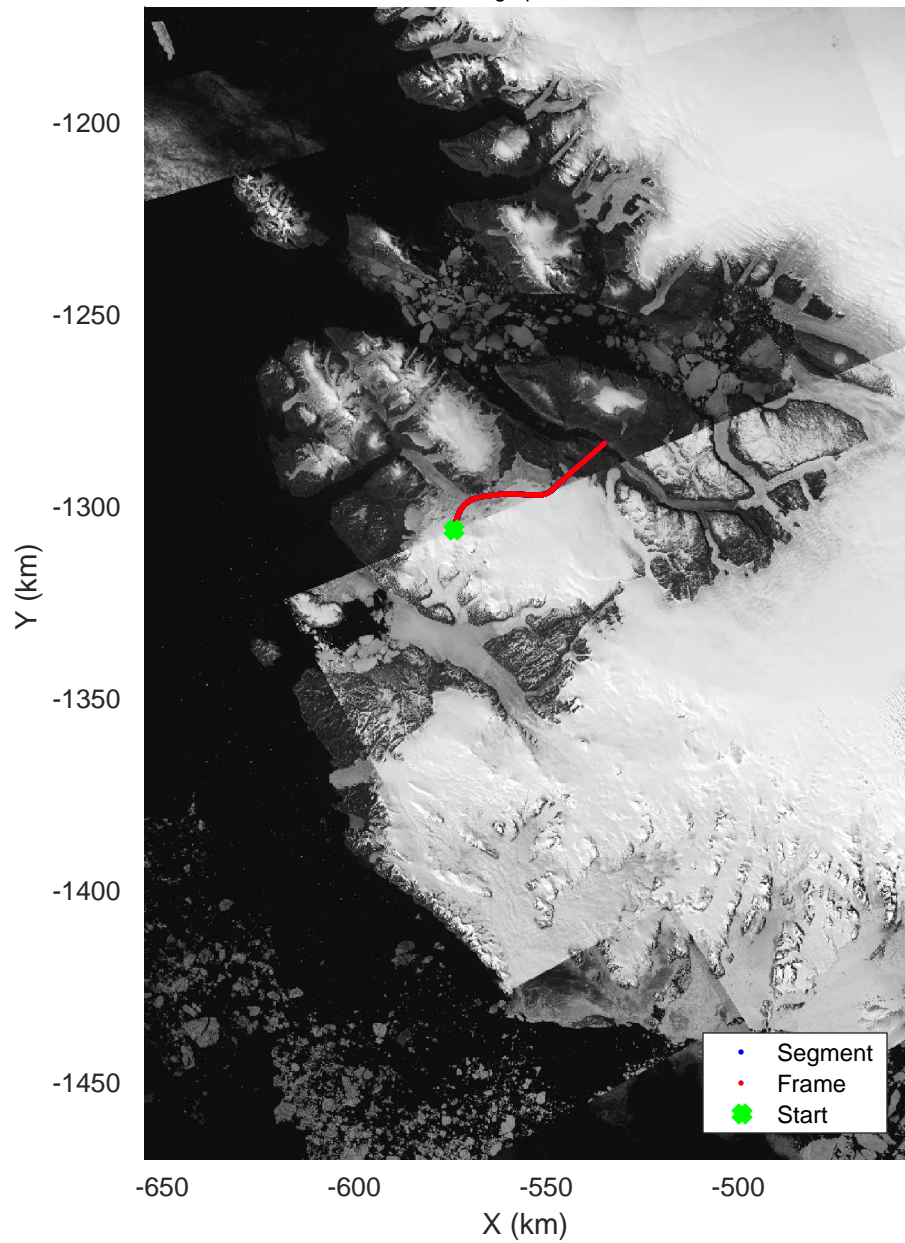

20020528_01_001
Polar Stereograph 70N/-45E

icards 2002_Greenland_P3: "" 20020528_01_001: 11:58:06.6 to 12:03:56.4 GPS

icards 2002_Greenland_P3: "" 20020528_01_001: 11:58:06.6 to 12:03:56.4 GPS