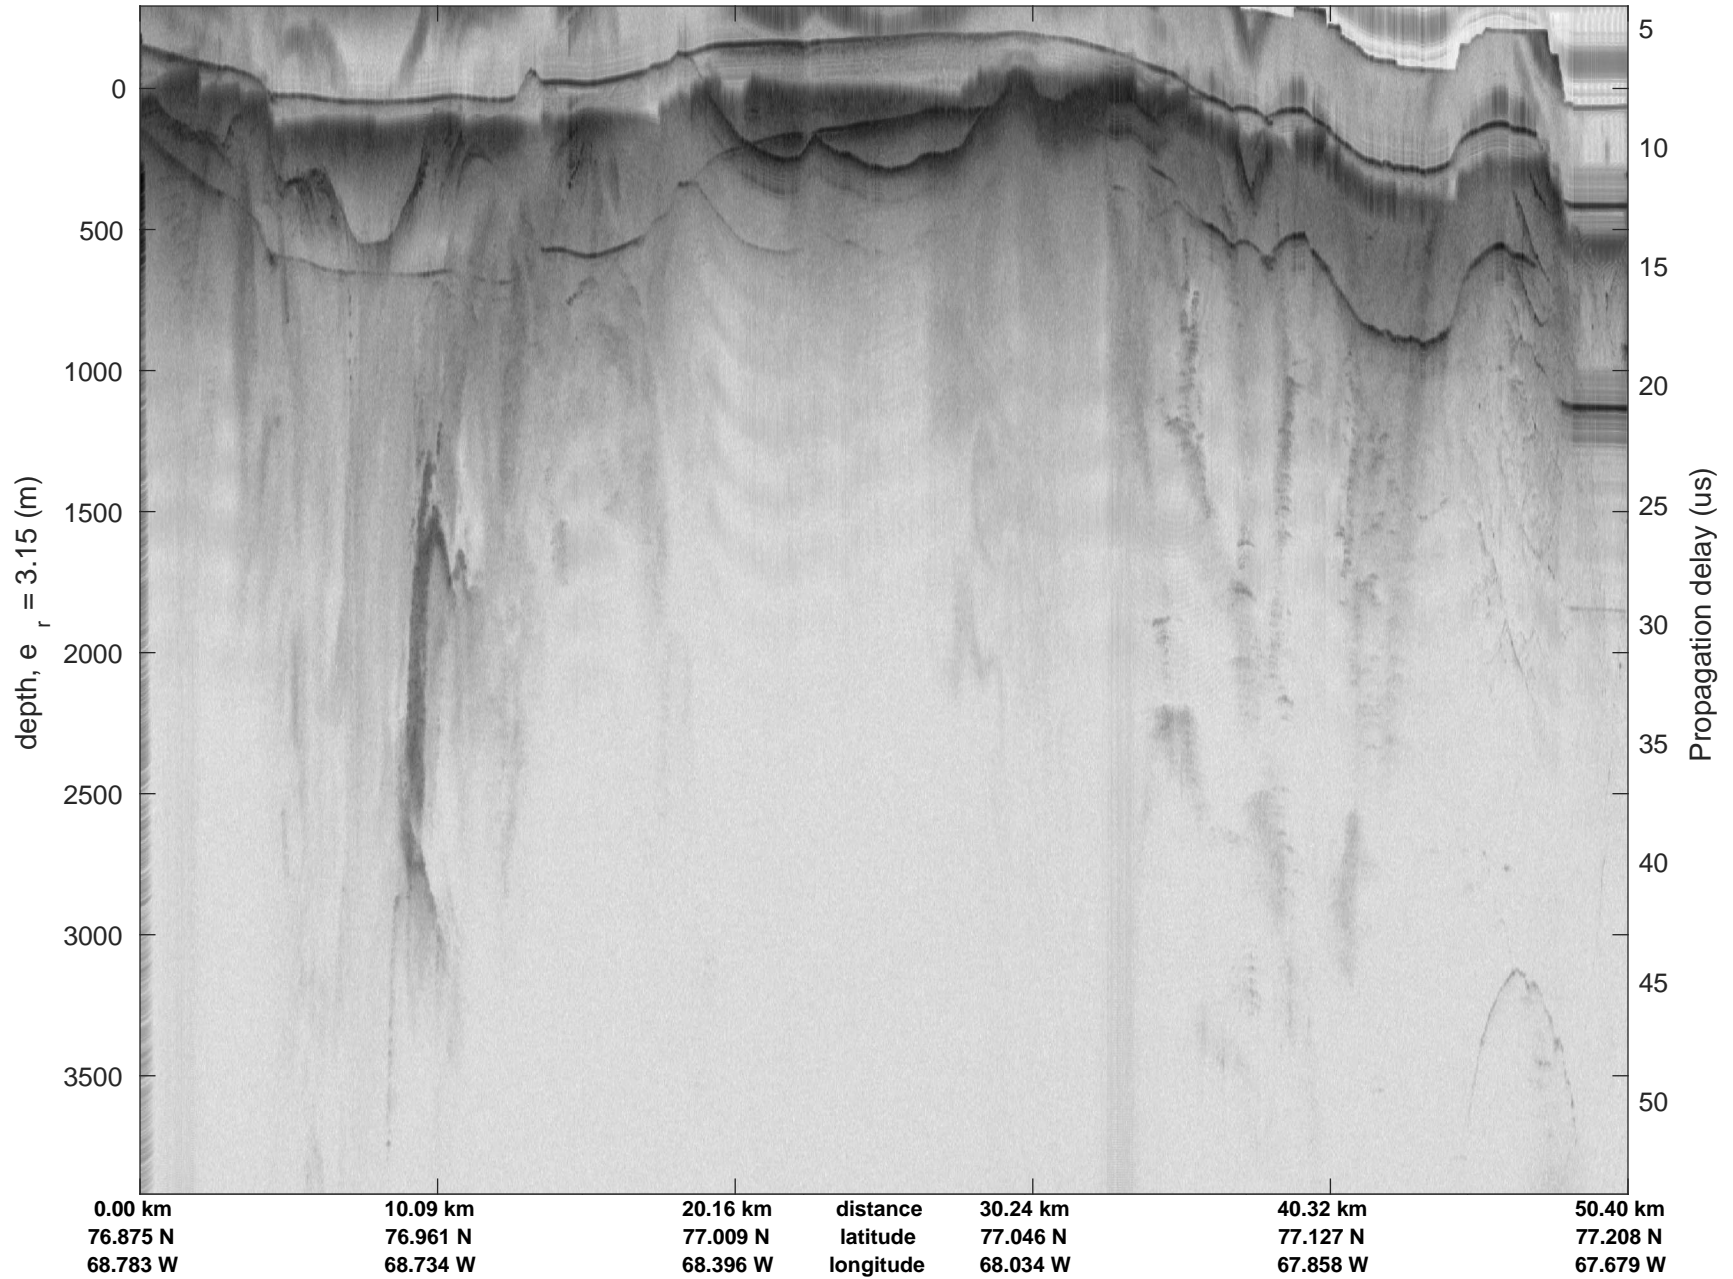

20020528_01_001
Polar Stereograph 70N/-45E

icards 2002_Greenland_P3: "" 20020528_01_001: 11:58:06.6 to 12:03:56.4 GPS

icards 2002_Greenland_P3: "" 20020528_01_001: 11:58:06.6 to 12:03:56.4 GPS