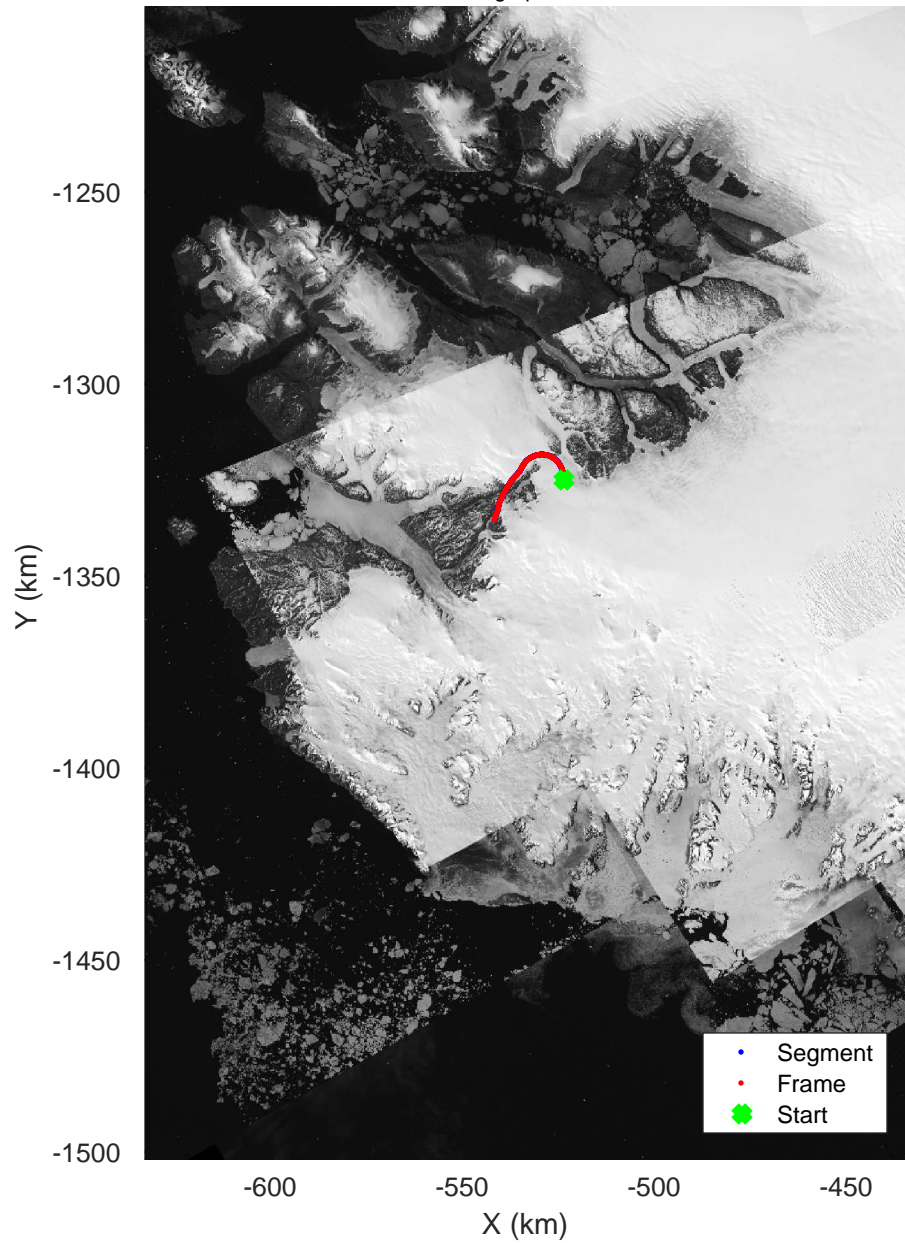

20020524\_02\_001  
Polar Stereograph 70N/-45E

icards 2002\_Greenland\_P3: "" 20020524\_02\_001: 15:50:05.6 to 15:54:23.7 GPS

icards 2002\_Greenland\_P3: "" 20020524\_02\_001: 15:50:05.6 to 15:54:23.7 GPS