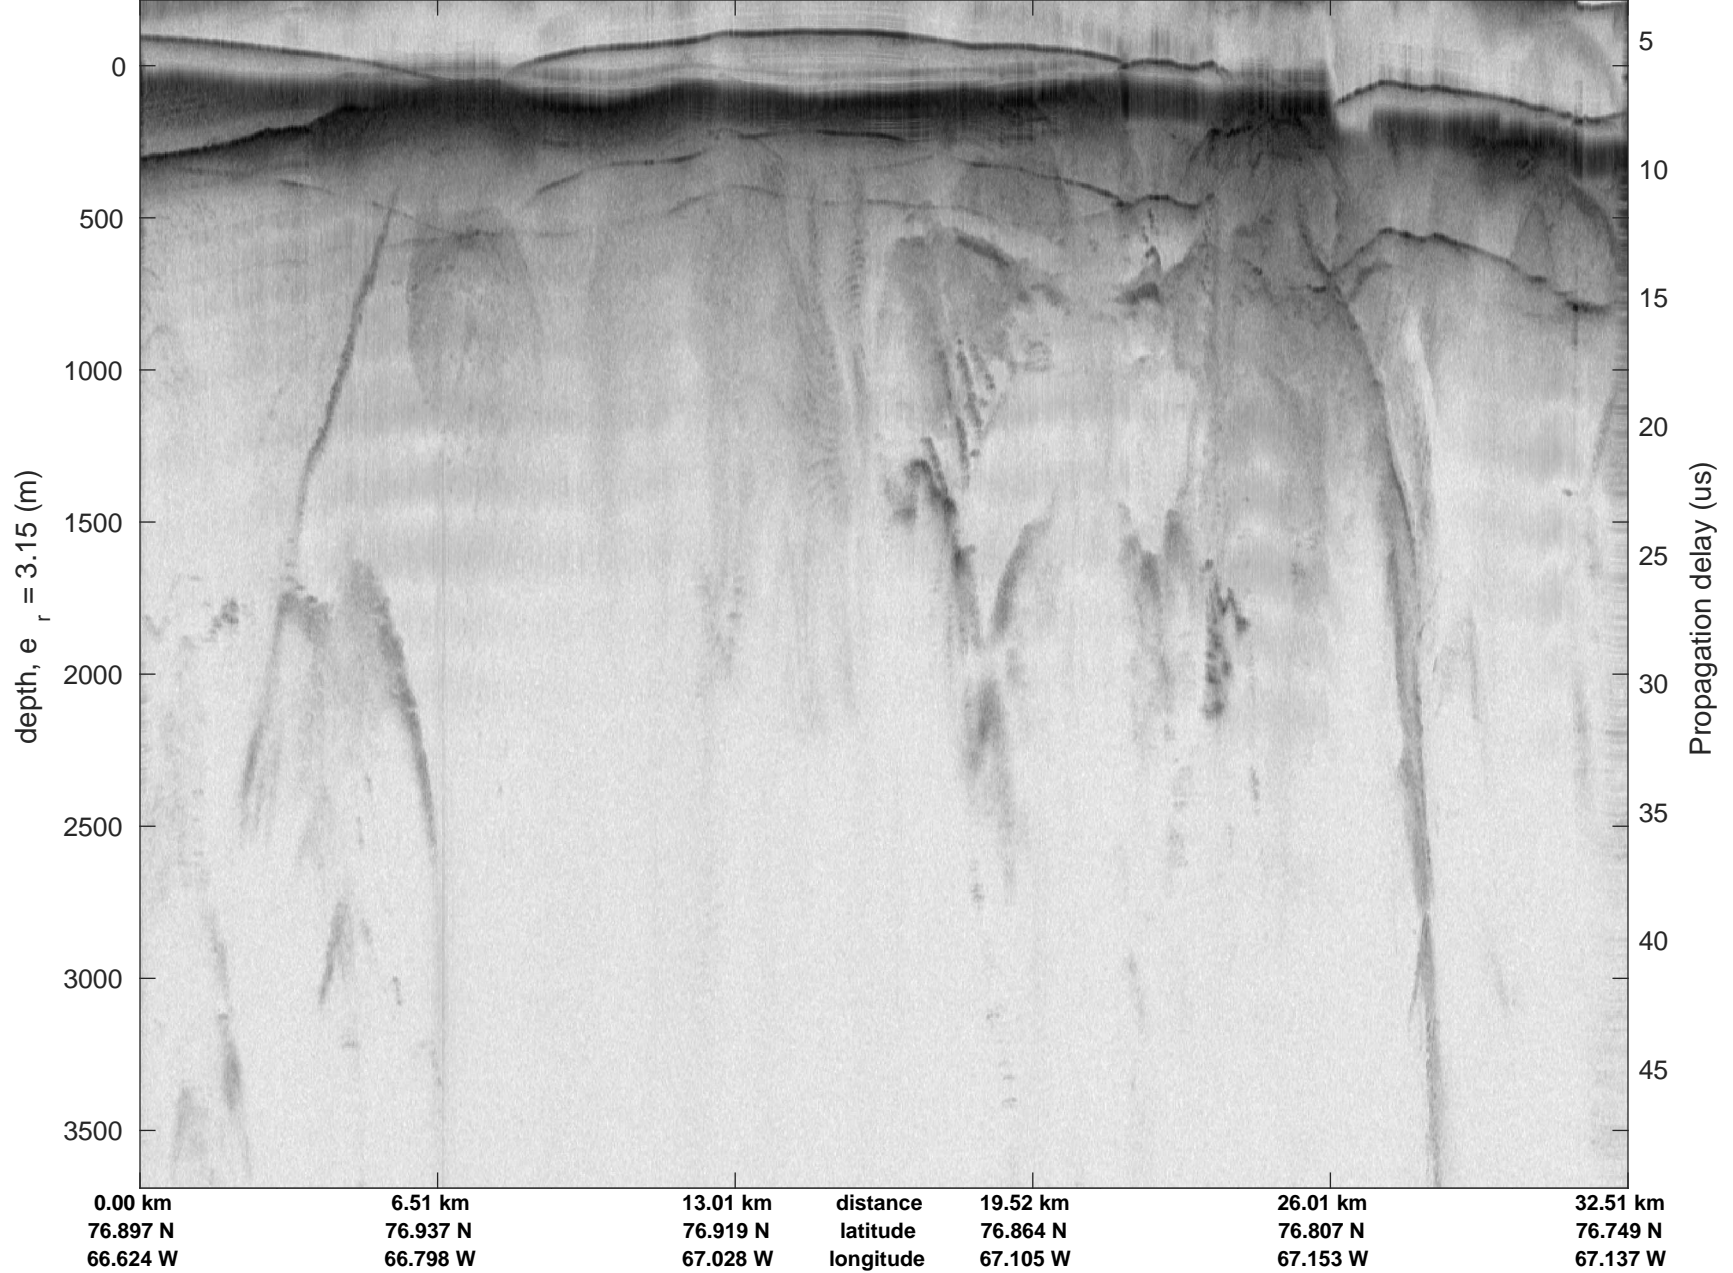

20020524\_02\_001  
Polar Stereograph 70N/-45E

icards 2002\_Greenland\_P3: "" 20020524\_02\_001: 15:50:05.6 to 15:54:23.7 GPS

icards 2002\_Greenland\_P3: "" 20020524\_02\_001: 15:50:05.6 to 15:54:23.7 GPS