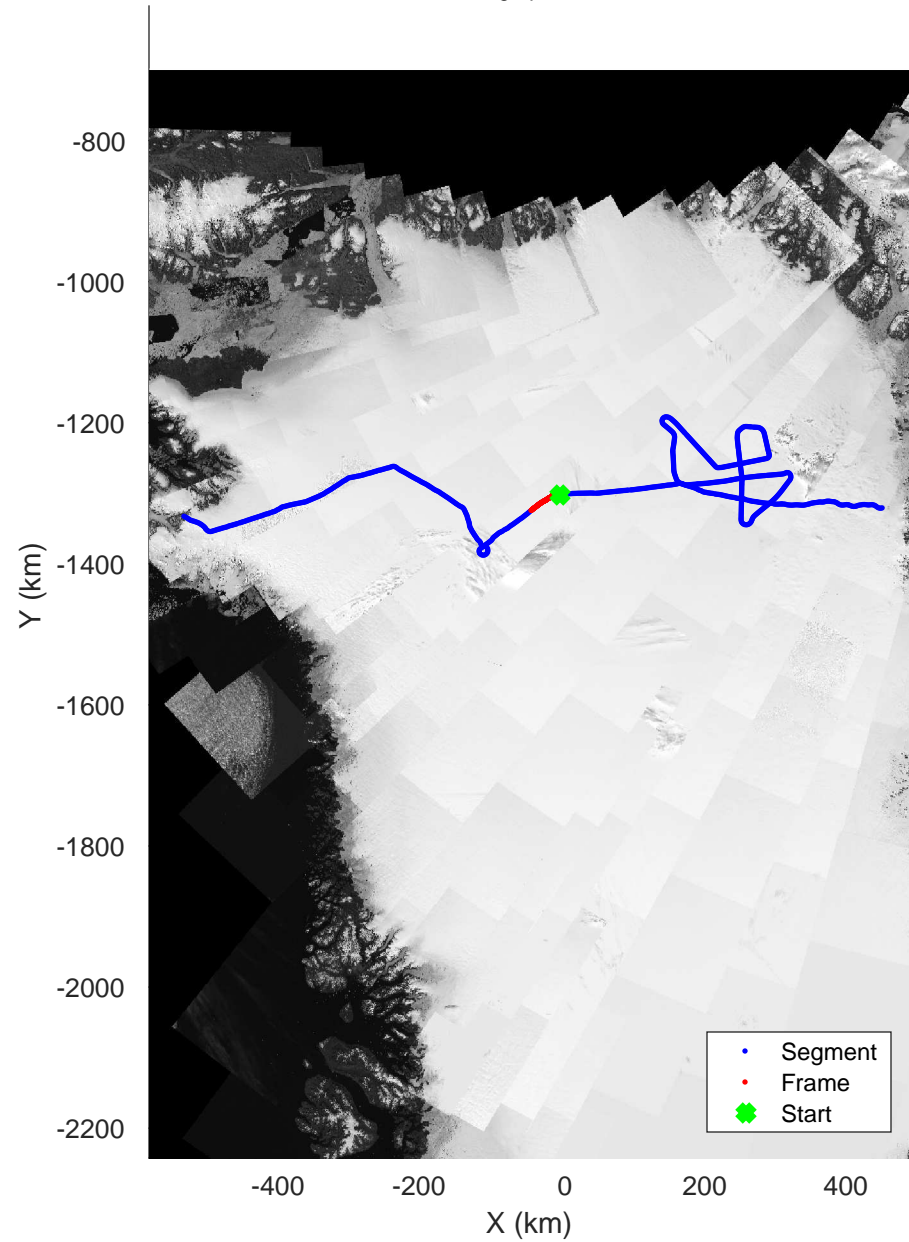

20020524_01_026
Polar Stereograph 70N/-45E