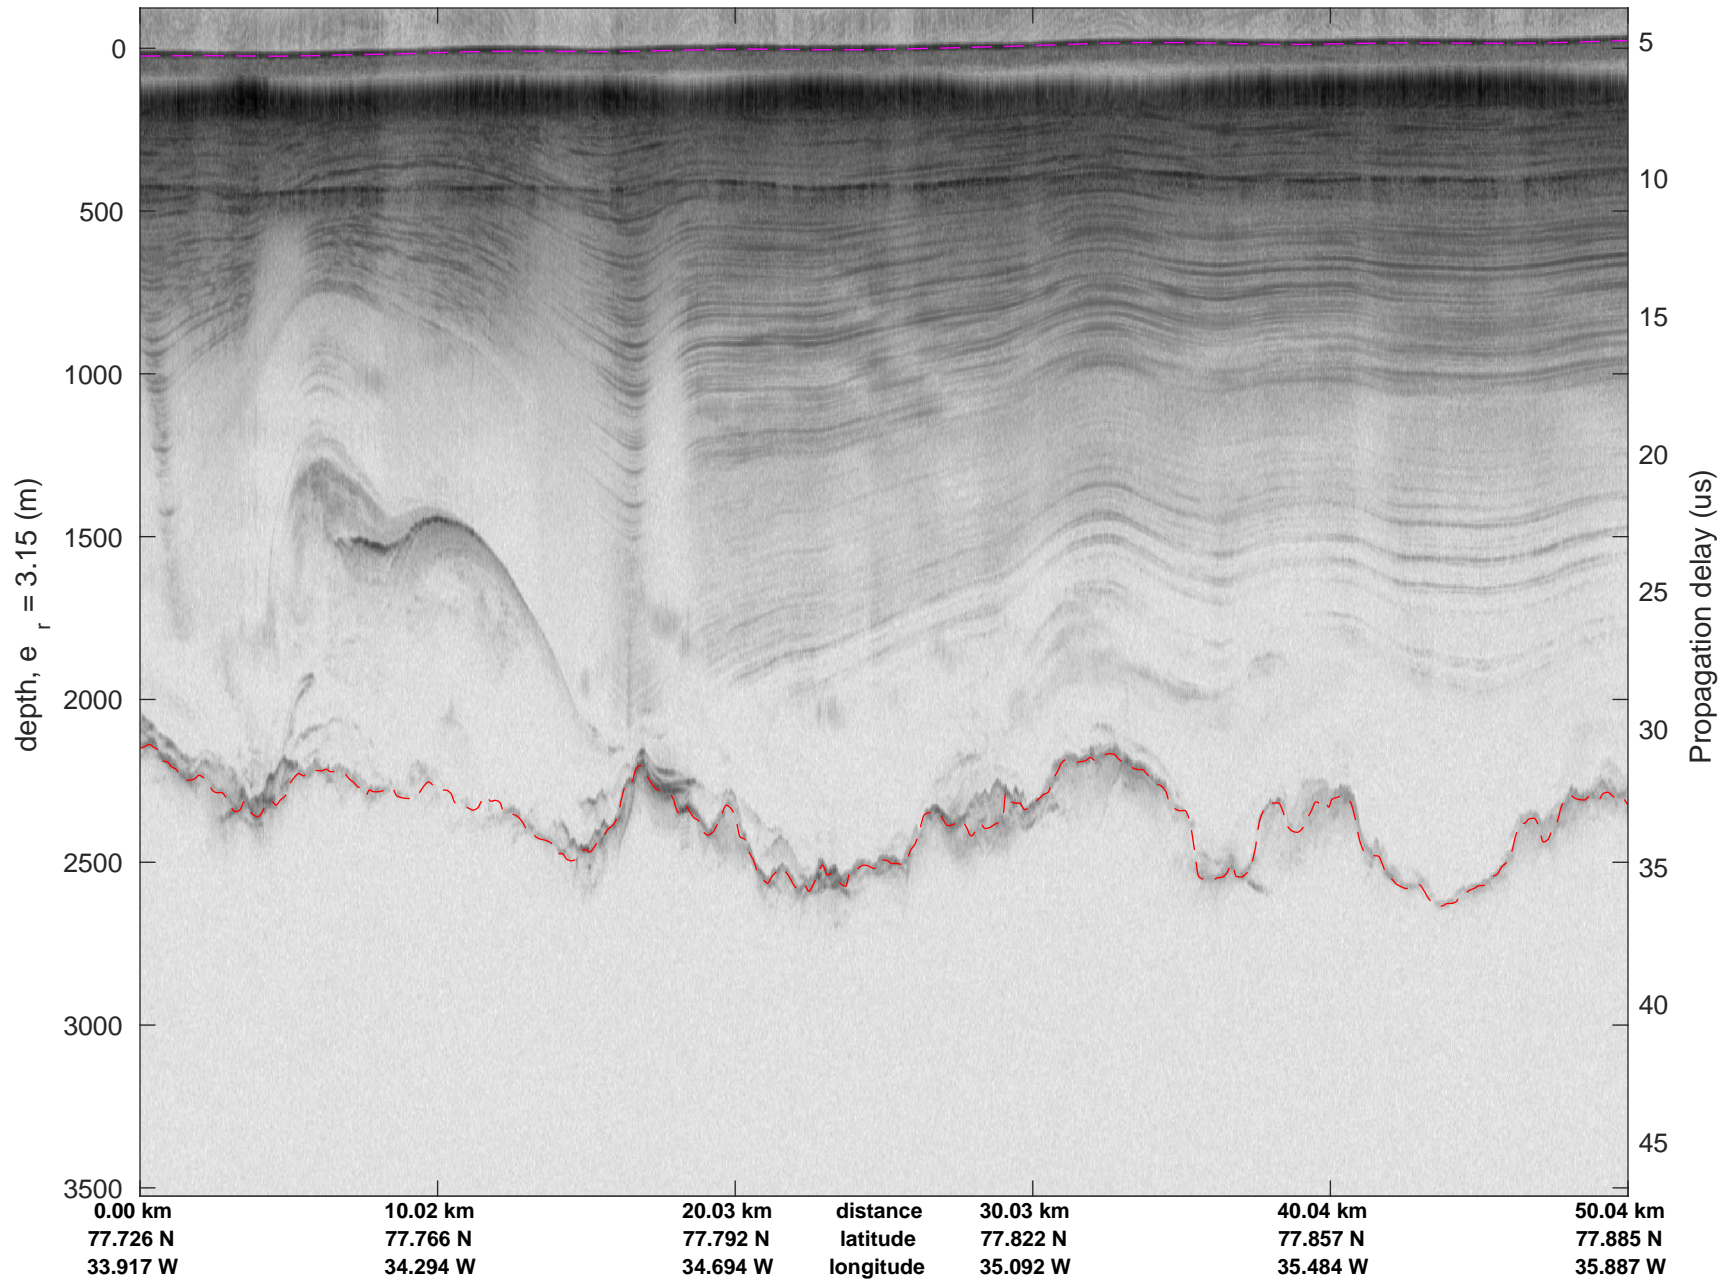

icards 2002_Greenland_P3: "" 20020524_01_005: 12:12:50.0 to 12:18:13.7 GPS