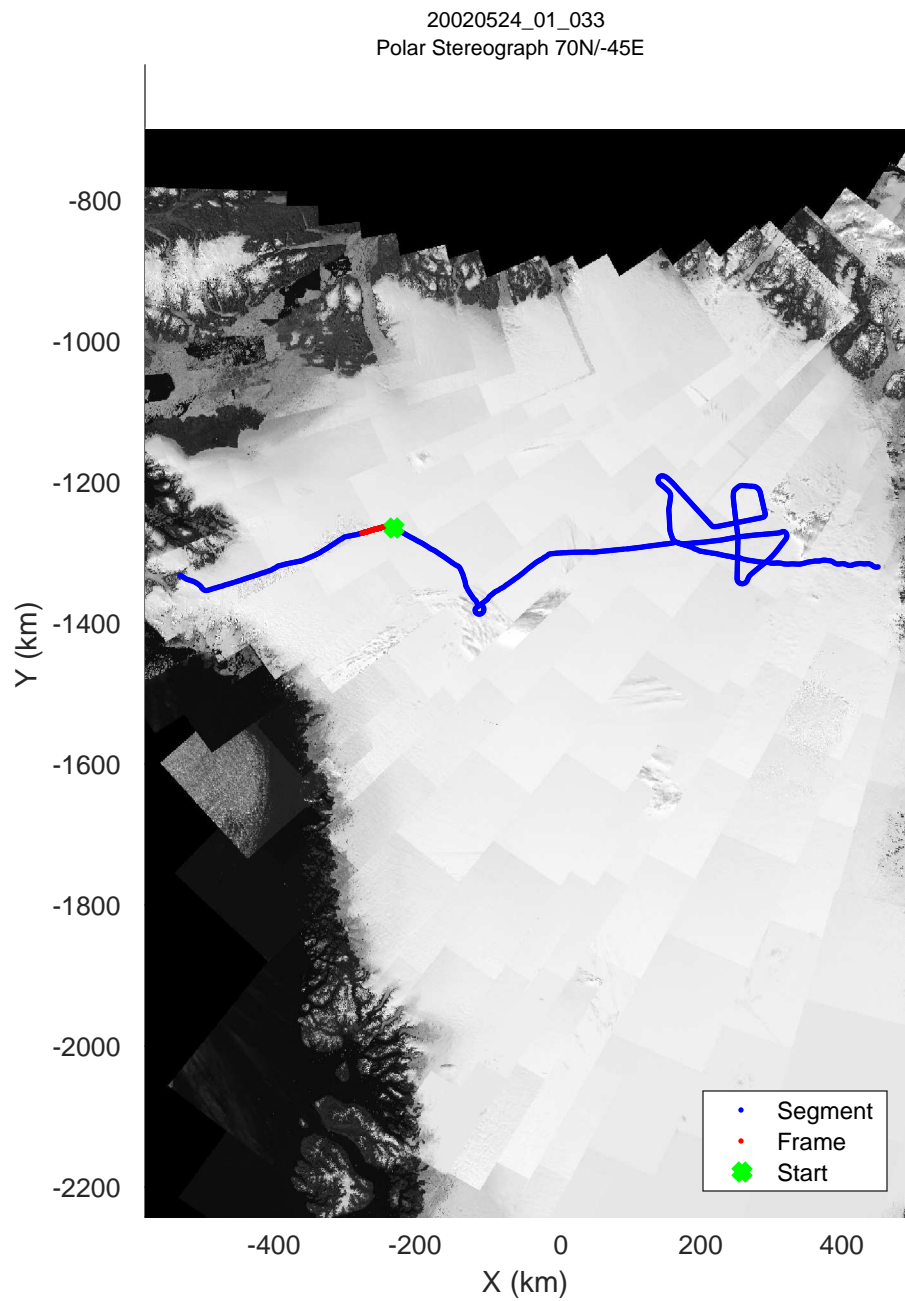

20020524_01_032
Polar Stereograph 70N/-45E

icards 2002_Greenland_P3: "" 20020524_01_032: 14:53:19.7 to 14:59:16.5 GPS

icards 2002_Greenland_P3: "" 20020524_01_032: 14:53:19.7 to 14:59:16.5 GPS

icards 2002_Greenland_P3: "" 20020524_01_033: 14:59:16.7 to 15:05:36.6 GPS