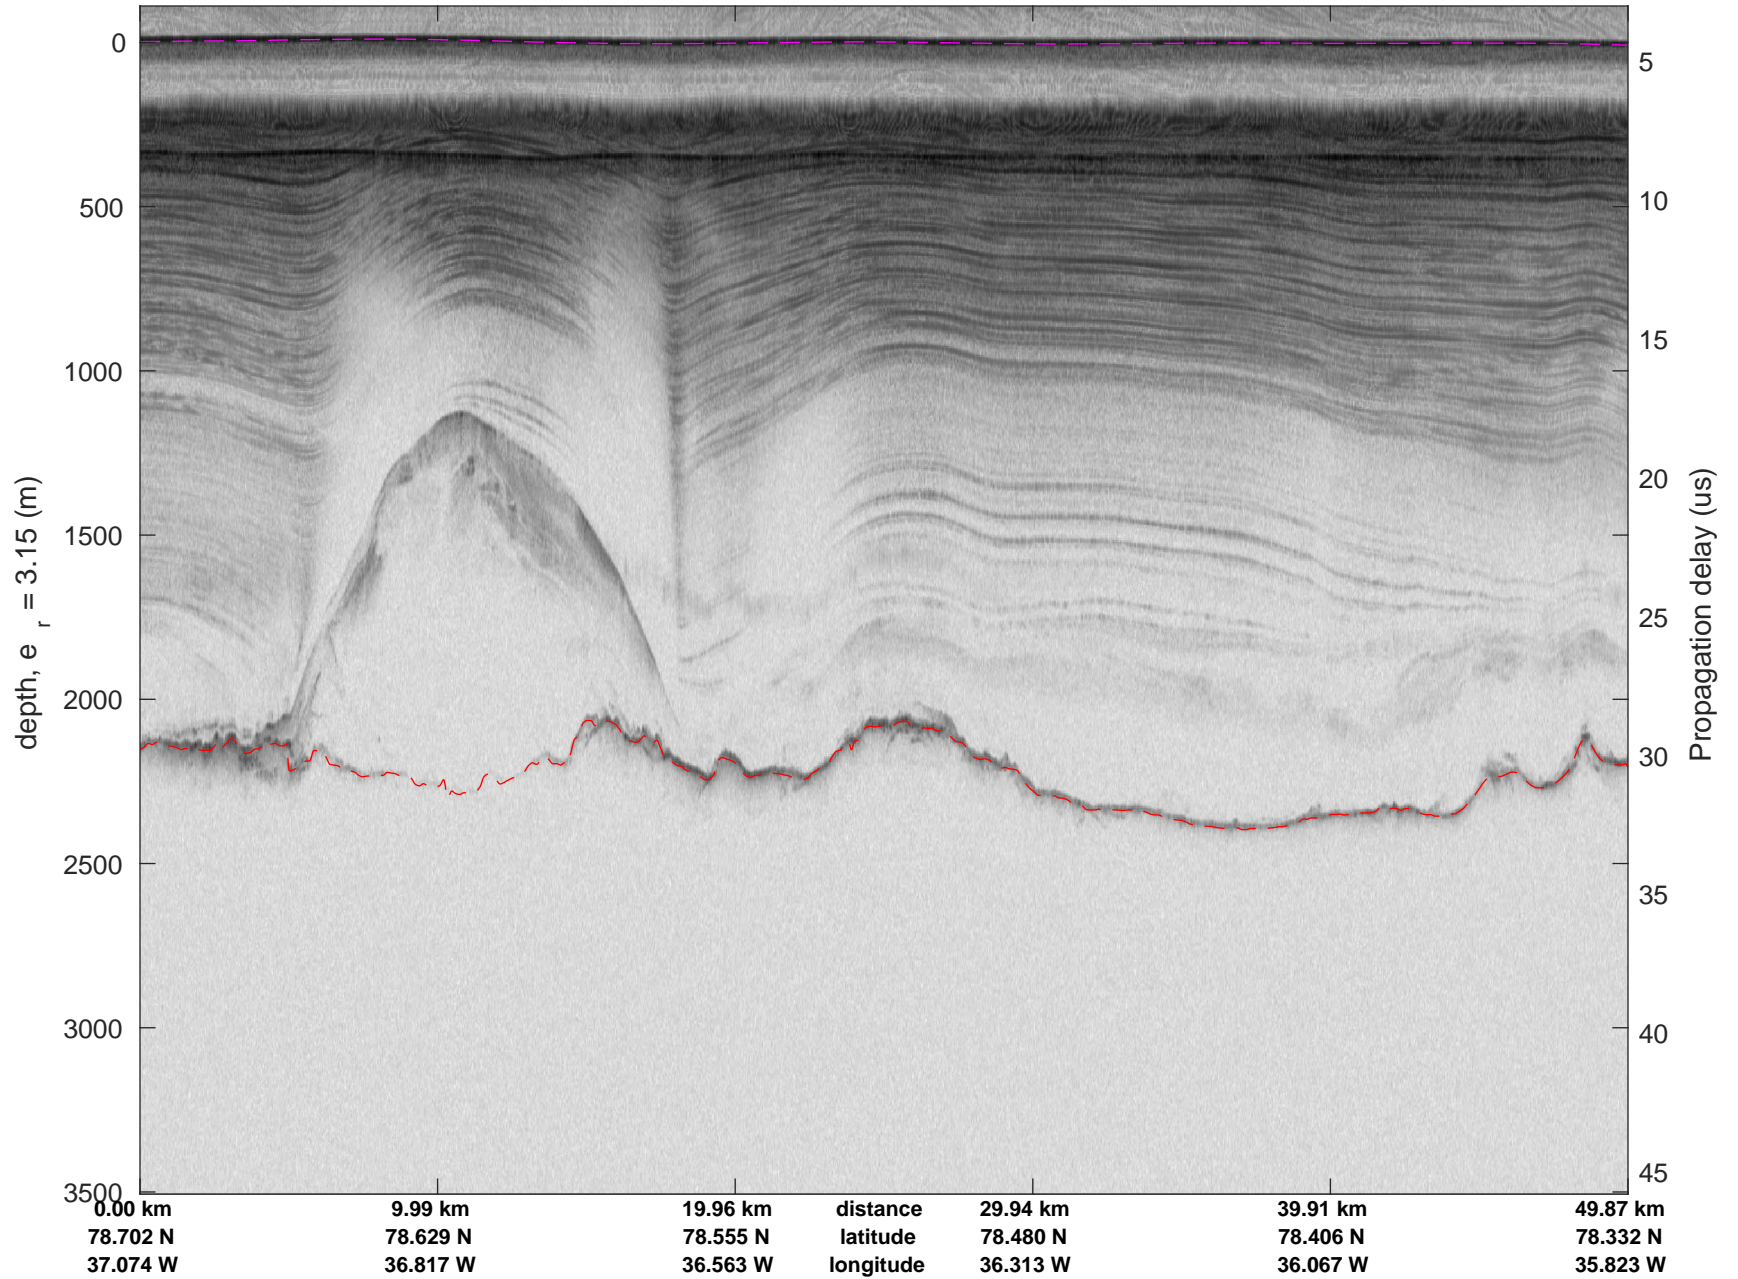

icards 2002_Greenland_P3: "" 20020524_01_009: 12:34:22.1 to 12:40:53.3 GPS

icards 2002_Greenland_P3: "" 20020524_01_010: 12:40:53.6 to 12:46:59.9 GPS

icards 2002_Greenland_P3: "" 20020524_01_010: 12:40:53.6 to 12:46:59.9 GPS