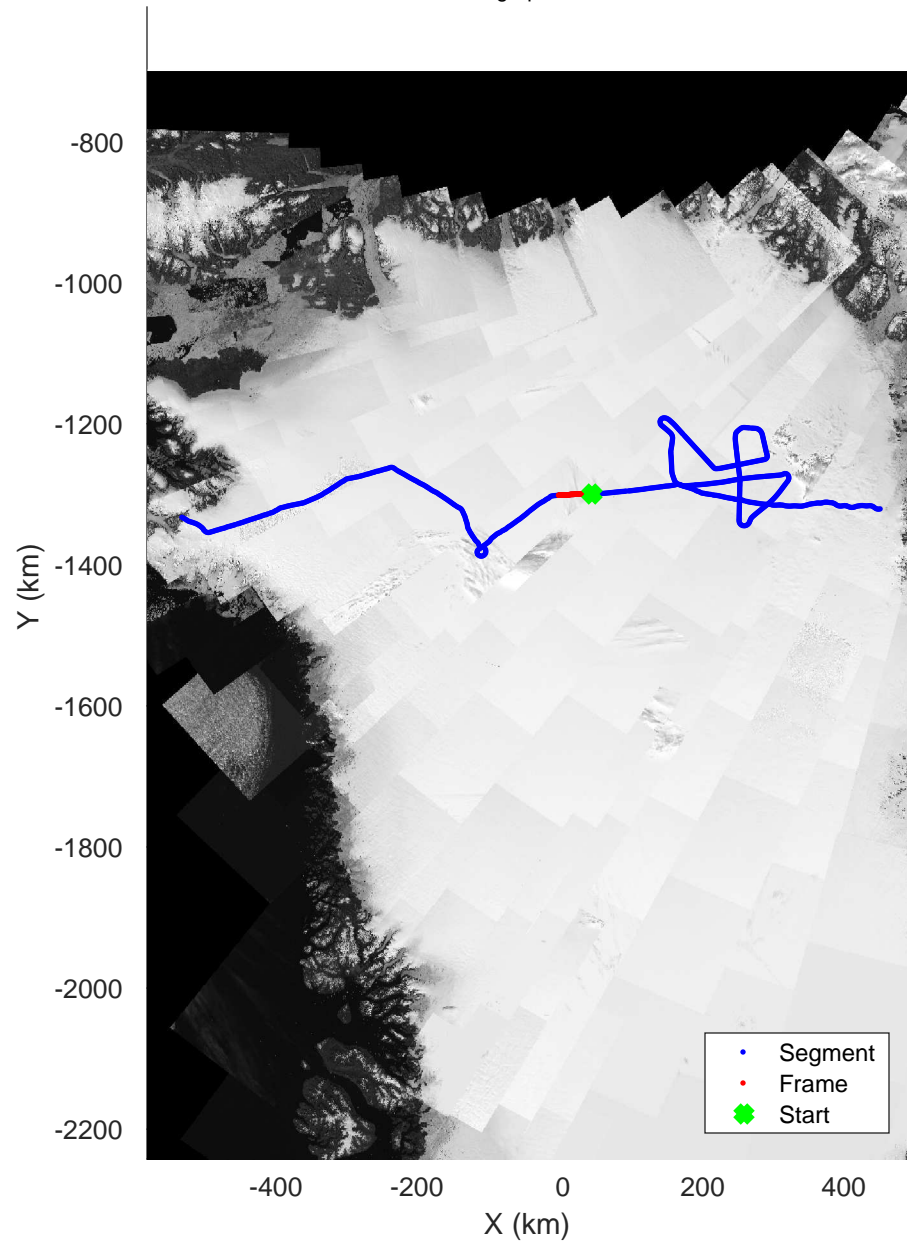

20020524_01_025
Polar Stereograph 70N/-45E