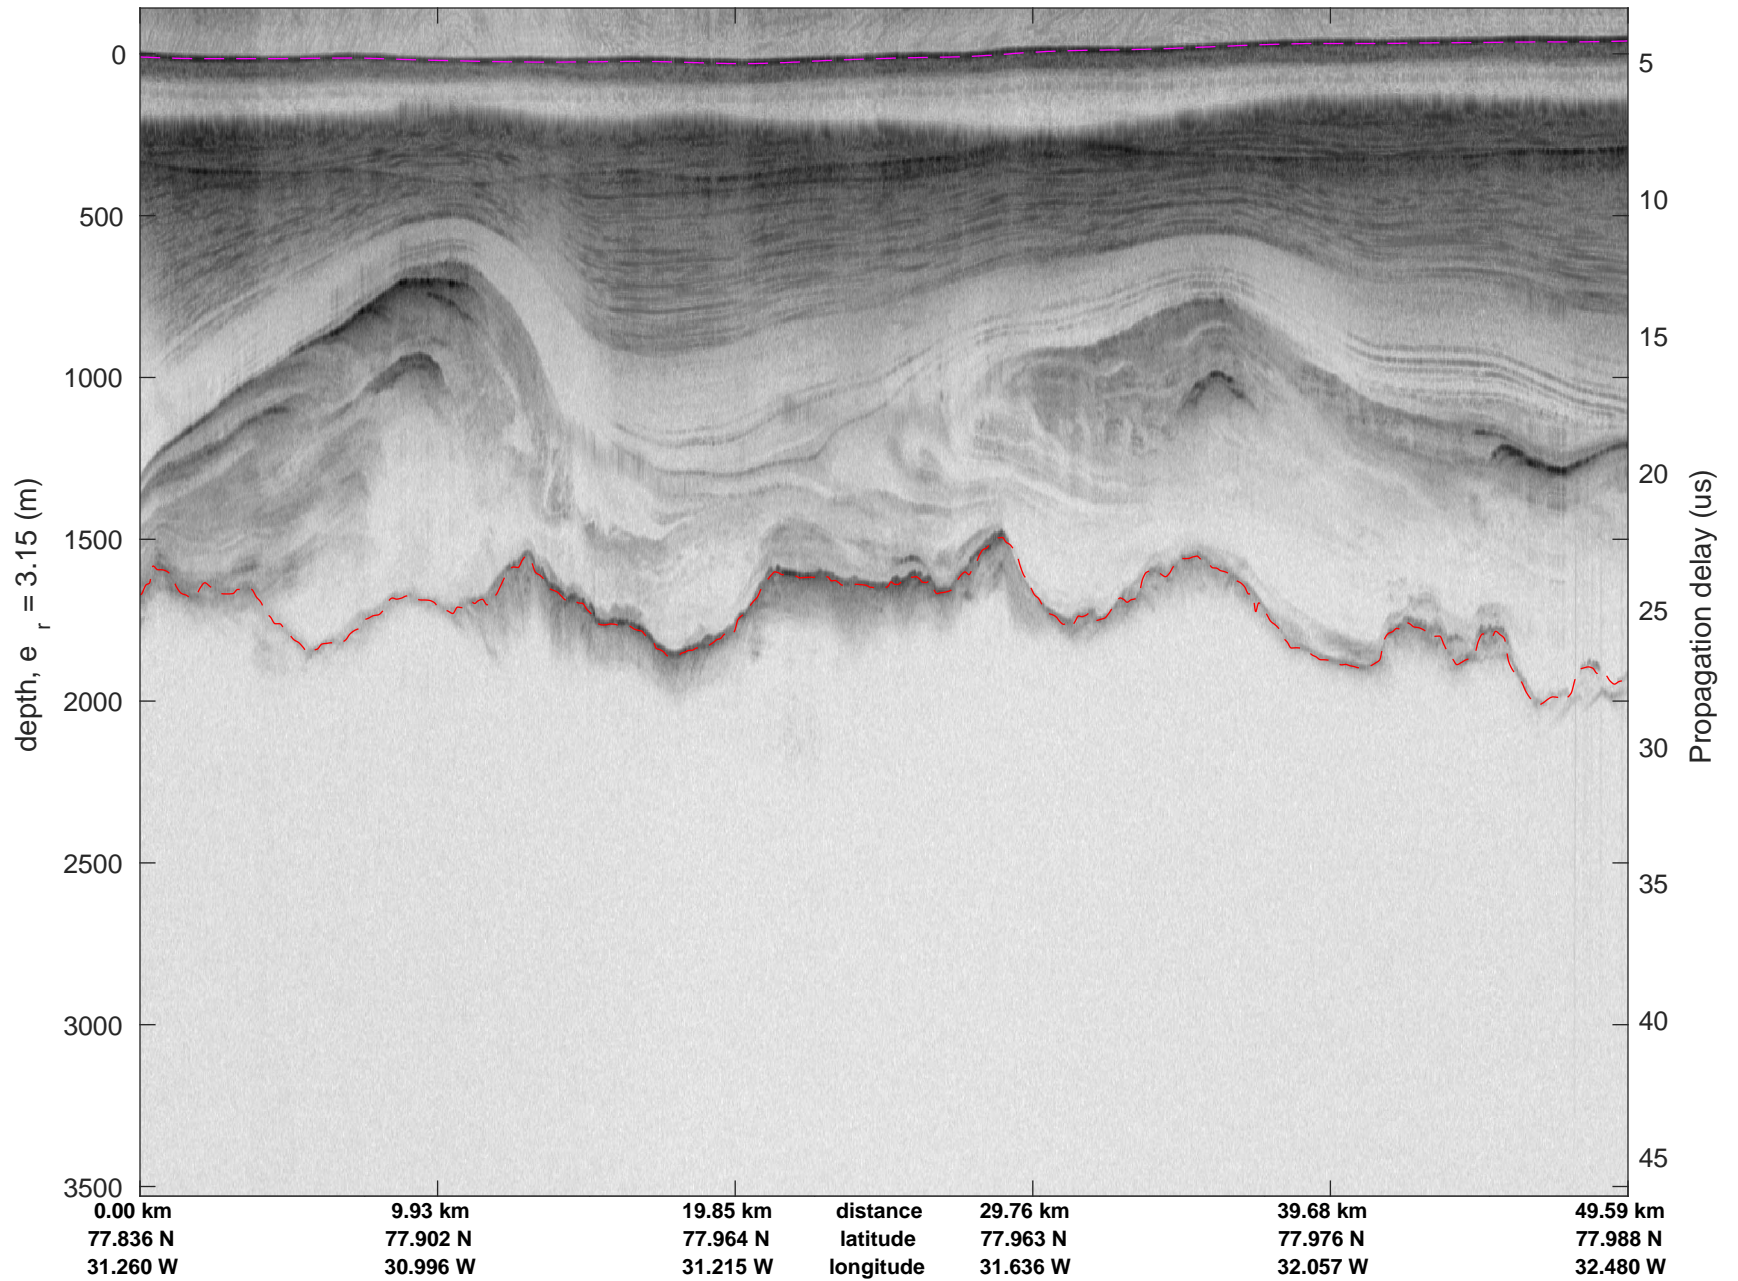

icards 2002_Greenland_P3: "" 20020524_01_018: 13:28:11.4 to 13:33:37.5 GPS

icards 2002_Greenland_P3: "" 20020524_01_019: 13:33:37.7 to 13:39:45.3 GPS

icards 2002_Greenland_P3: "" 20020524_01_019: 13:33:37.7 to 13:39:45.3 GPS