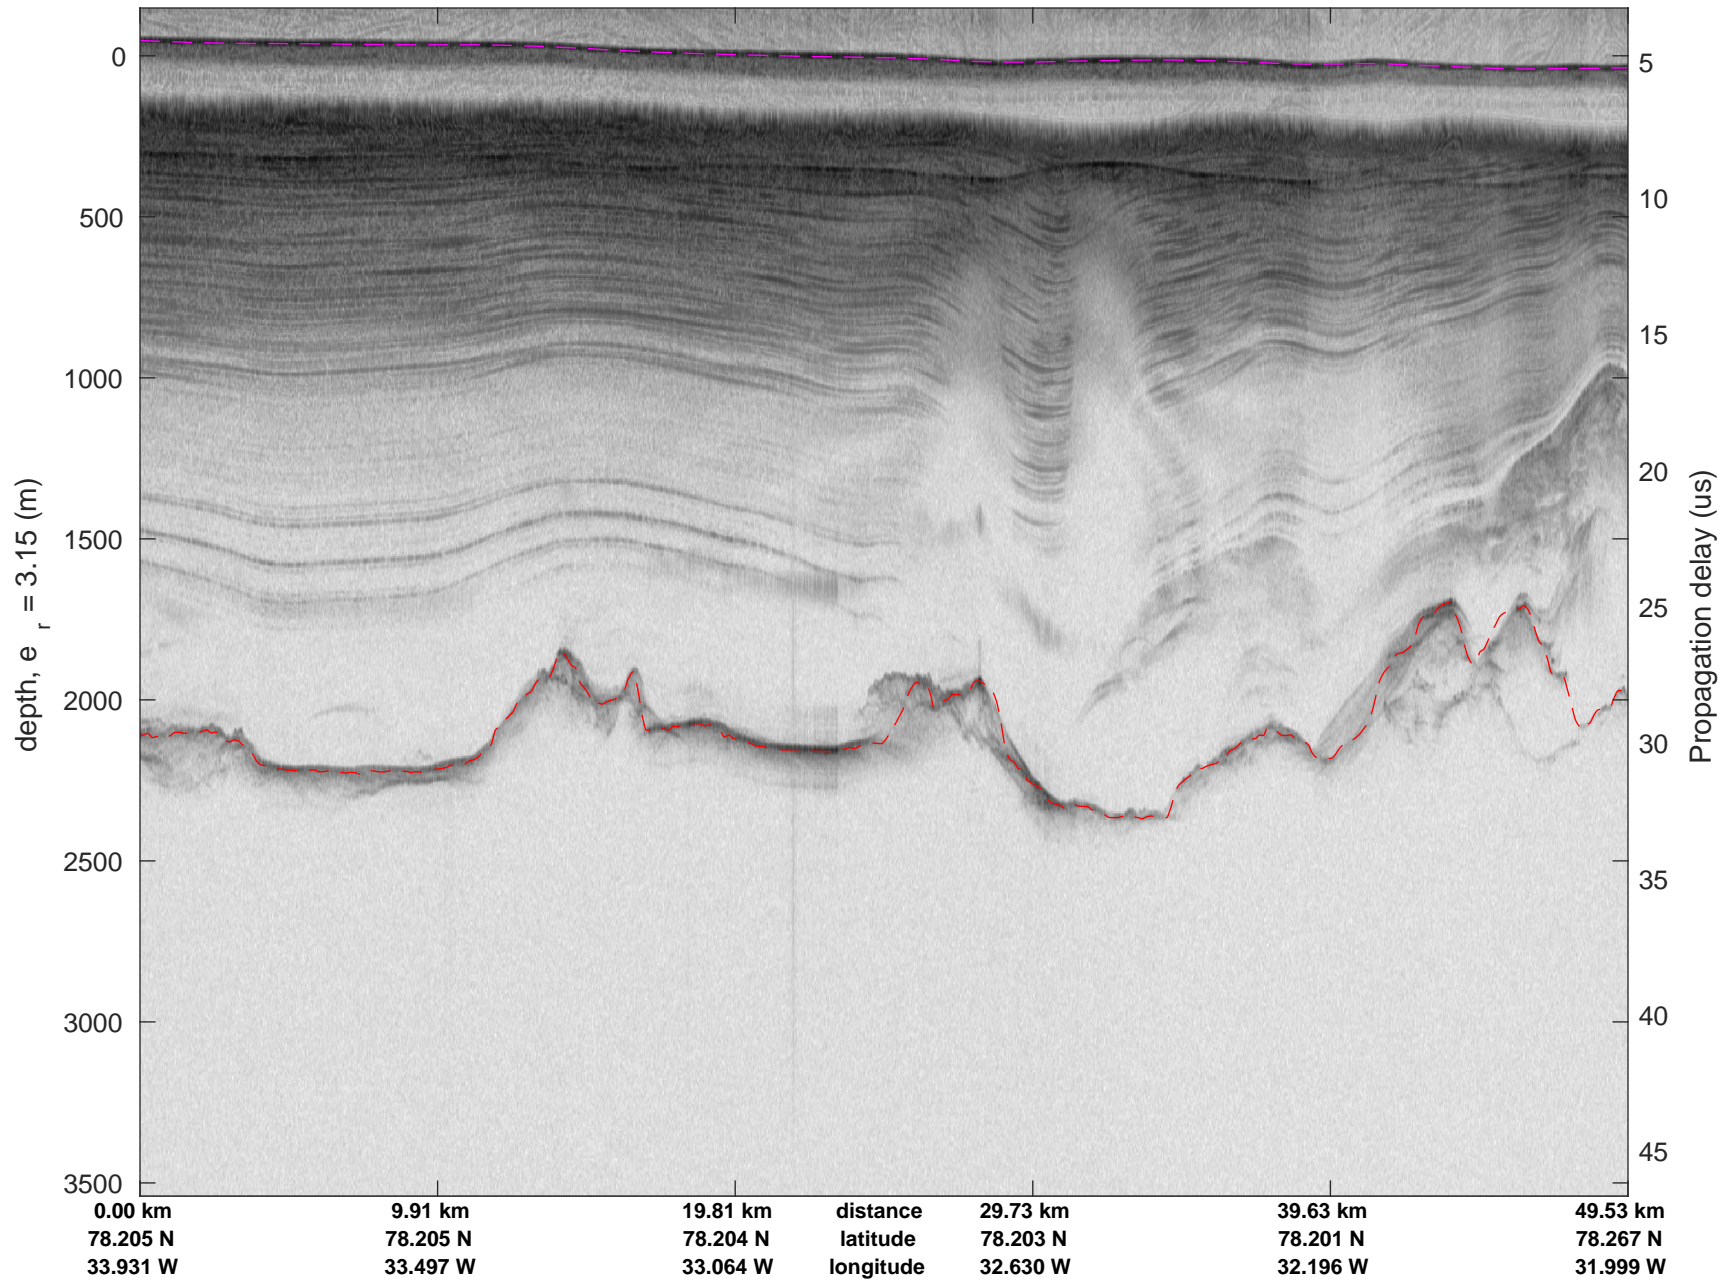

icards 2002_Greenland_P3: "" 20020524_01_012: 12:53:15.0 to 12:59:03.9 GPS