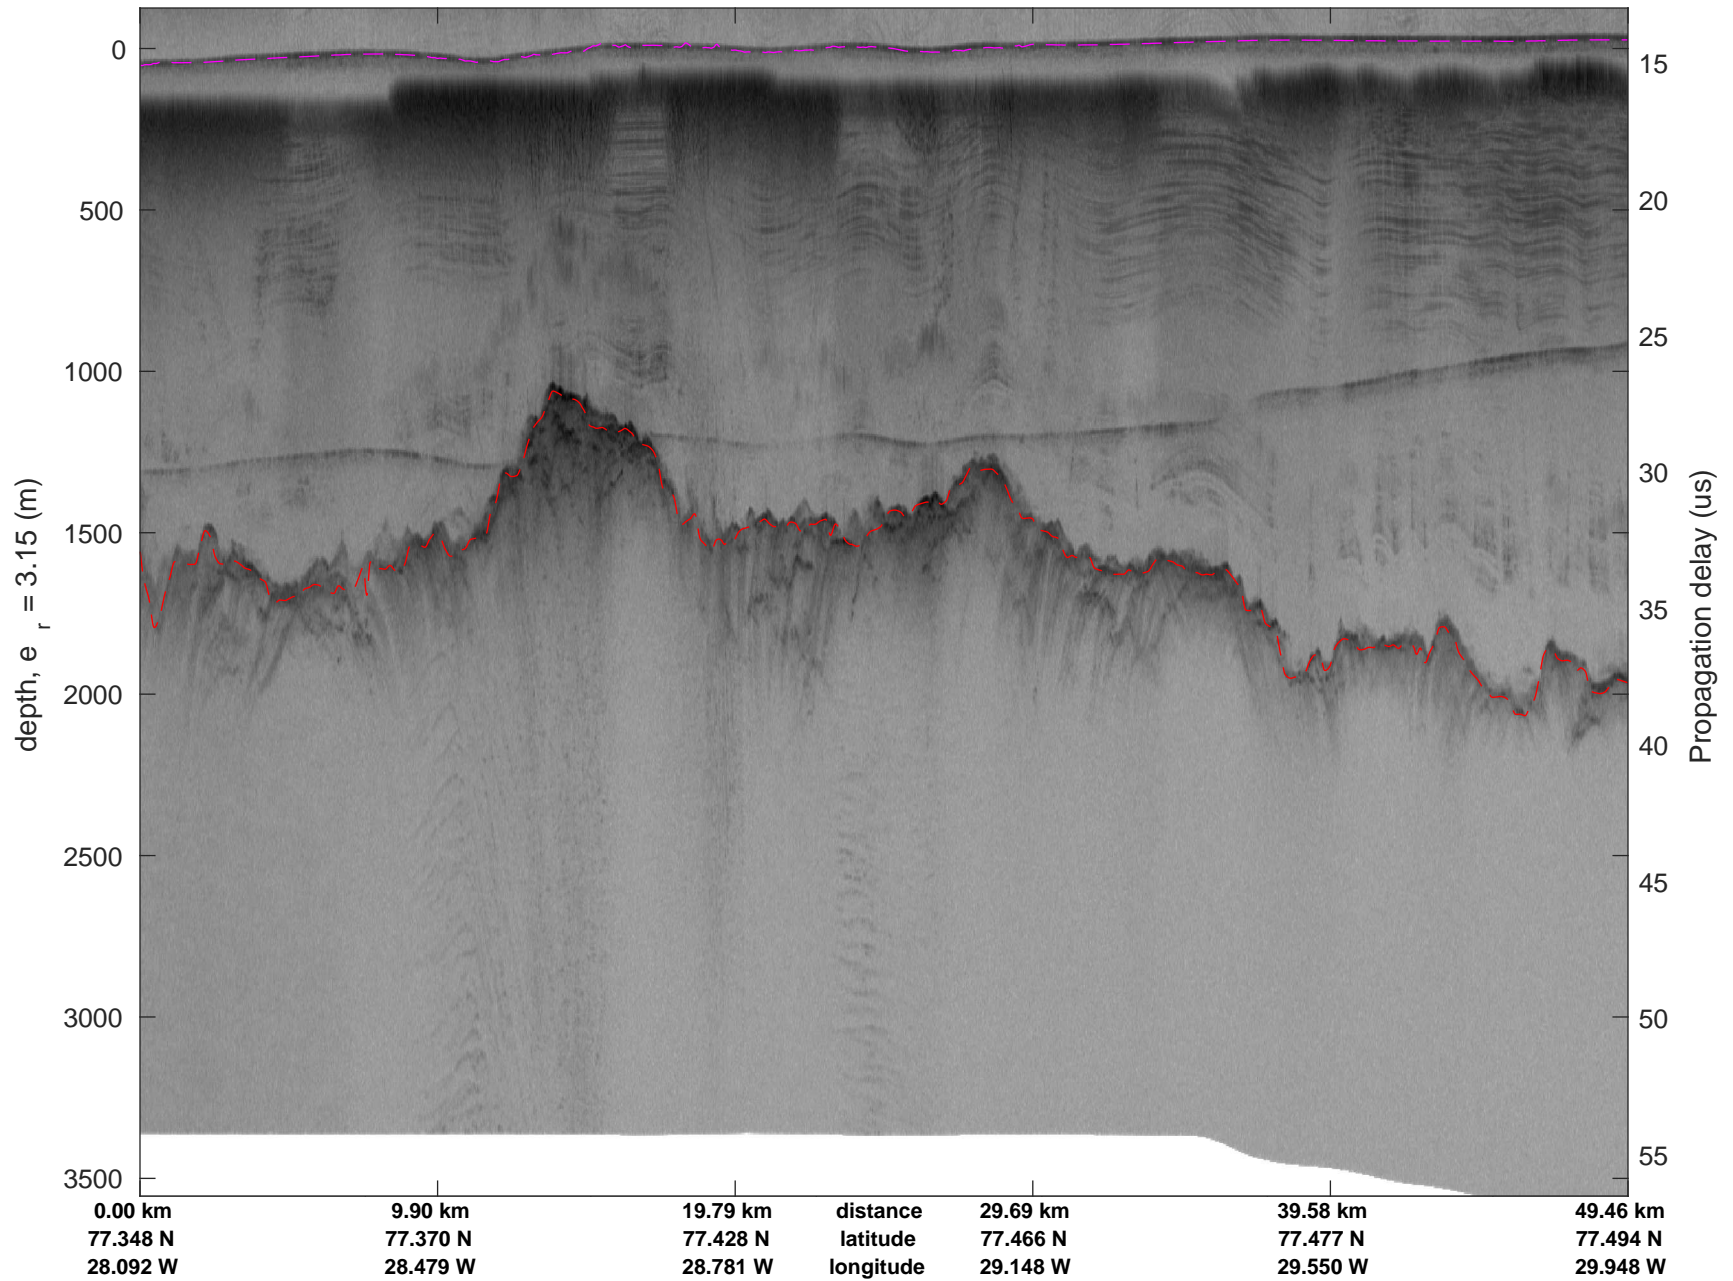

icards 2002_Greenland_P3: "" 20020524_01_001: 11:51:38.6 to 11:56:40.2 GPS

icards 2002_Greenland_P3: "" 20020524_01_001: 11:51:38.6 to 11:56:40.2 GPS

icards 2002_Greenland_P3: "" 20020524_01_002: 11:56:40.4 to 12:01:39.5 GPS

icards 2002_Greenland_P3: "" 20020524_01_002: 11:56:40.4 to 12:01:39.5 GPS

icards 2002_Greenland_P3: "" 20020524_01_003: 12:01:39.8 to 12:07:13.1 GPS

icards 2002_Greenland_P3: "" 20020524_01_003: 12:01:39.8 to 12:07:13.1 GPS