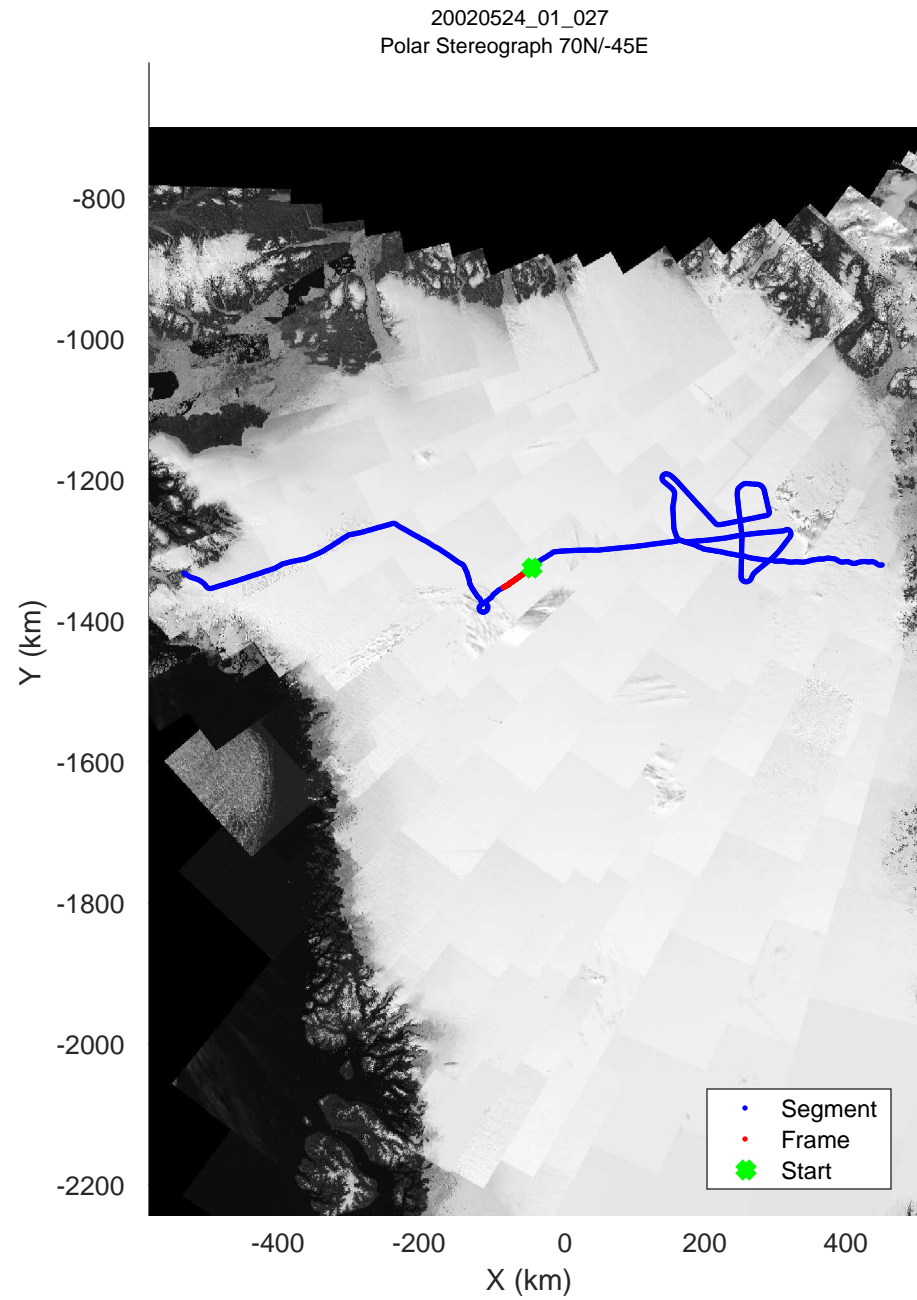

20020524_01_026
Polar Stereograph 70N/-45E

icards 2002_Greenland_P3: "" 20020524_01_026: 14:15:23.6 to 14:22:10.2 GPS

icards 2002_Greenland_P3: "" 20020524_01_026: 14:15:23.6 to 14:22:10.2 GPS

icards 2002_Greenland_P3: "" 20020524_01_027: 14:22:10.4 to 14:28:54.1 GPS