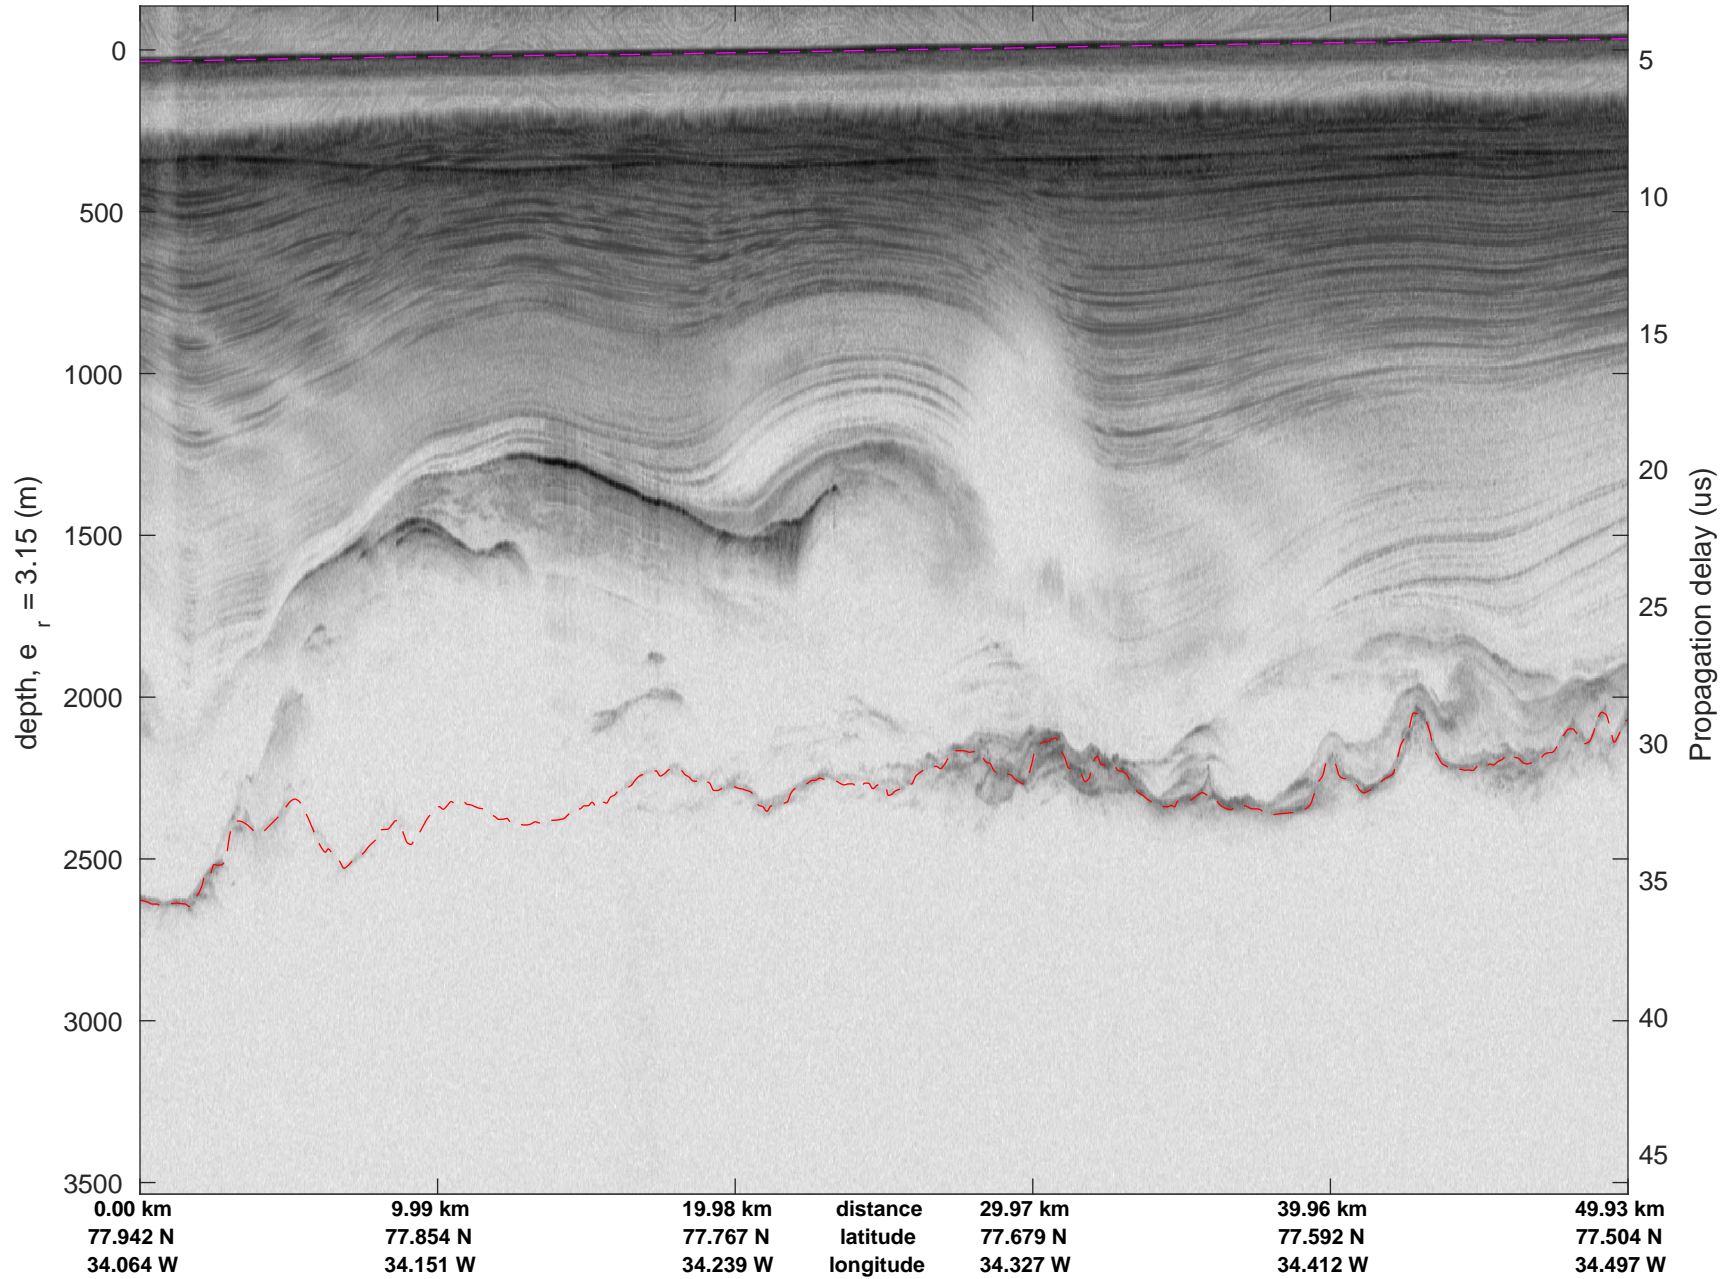

icards 2002_Greenland_P3: "" 20020524_01_015: 13:10:33.9 to 13:16:39.8 GPS

20020524_01_016
Polar Stereograph 70N/-45E

icards 2002_Greenland_P3: "" 20020524_01_016: 13:16:40.1 to 13:22:44.1 GPS

icards 2002_Greenland_P3: "" 20020524_01_016: 13:16:40.1 to 13:22:44.1 GPS