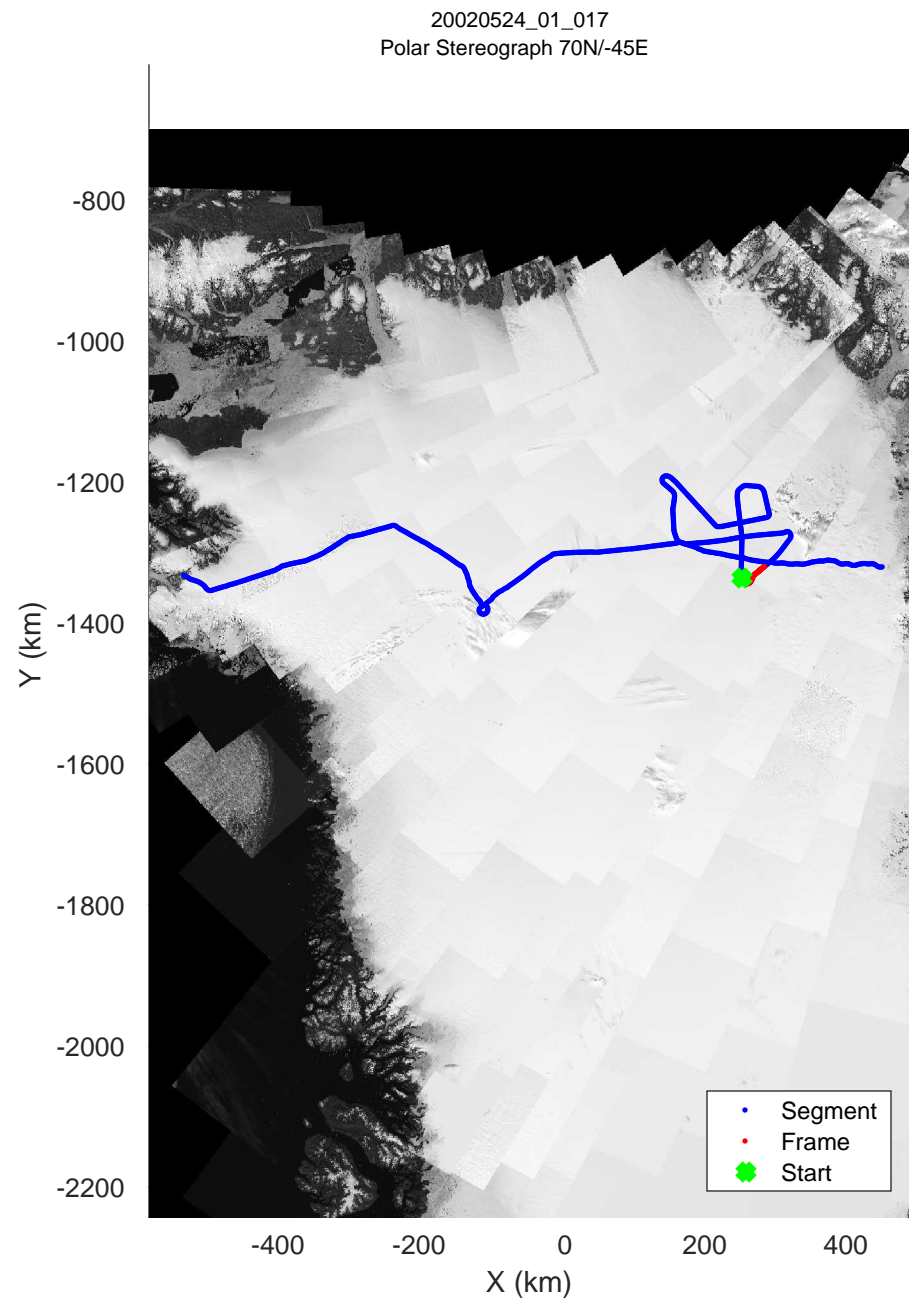

icards 2002_Greenland_P3: "" 20020524_01_015: 13:10:33.9 to 13:16:39.8 GPS

20020524_01_016
Polar Stereograph 70N/-45E

icards 2002_Greenland_P3: "" 20020524_01_016: 13:16:40.1 to 13:22:44.1 GPS

icards 2002_Greenland_P3: "" 20020524_01_016: 13:16:40.1 to 13:22:44.1 GPS