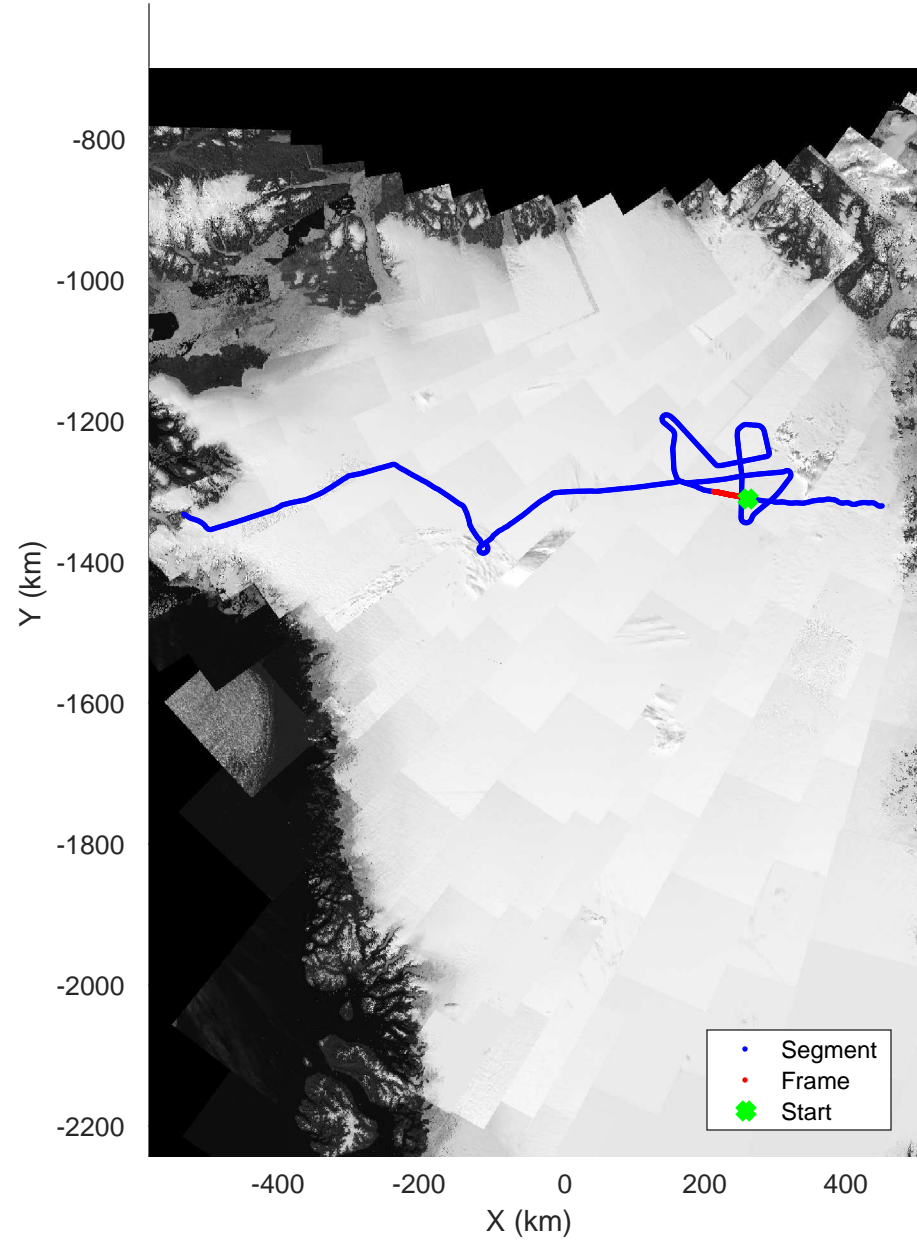

icards 2002_Greenland_P3: "" 20020524_01_004: 12:07:13.3 to 12:12:49.8 GPS

icards 2002_Greenland_P3: "" 20020524_01_004: 12:07:13.3 to 12:12:49.8 GPS

20020524_01_005
Polar Stereograph 70N/-45E

icards 2002_Greenland_P3: "" 20020524_01_005: 12:12:50.0 to 12:18:13.7 GPS