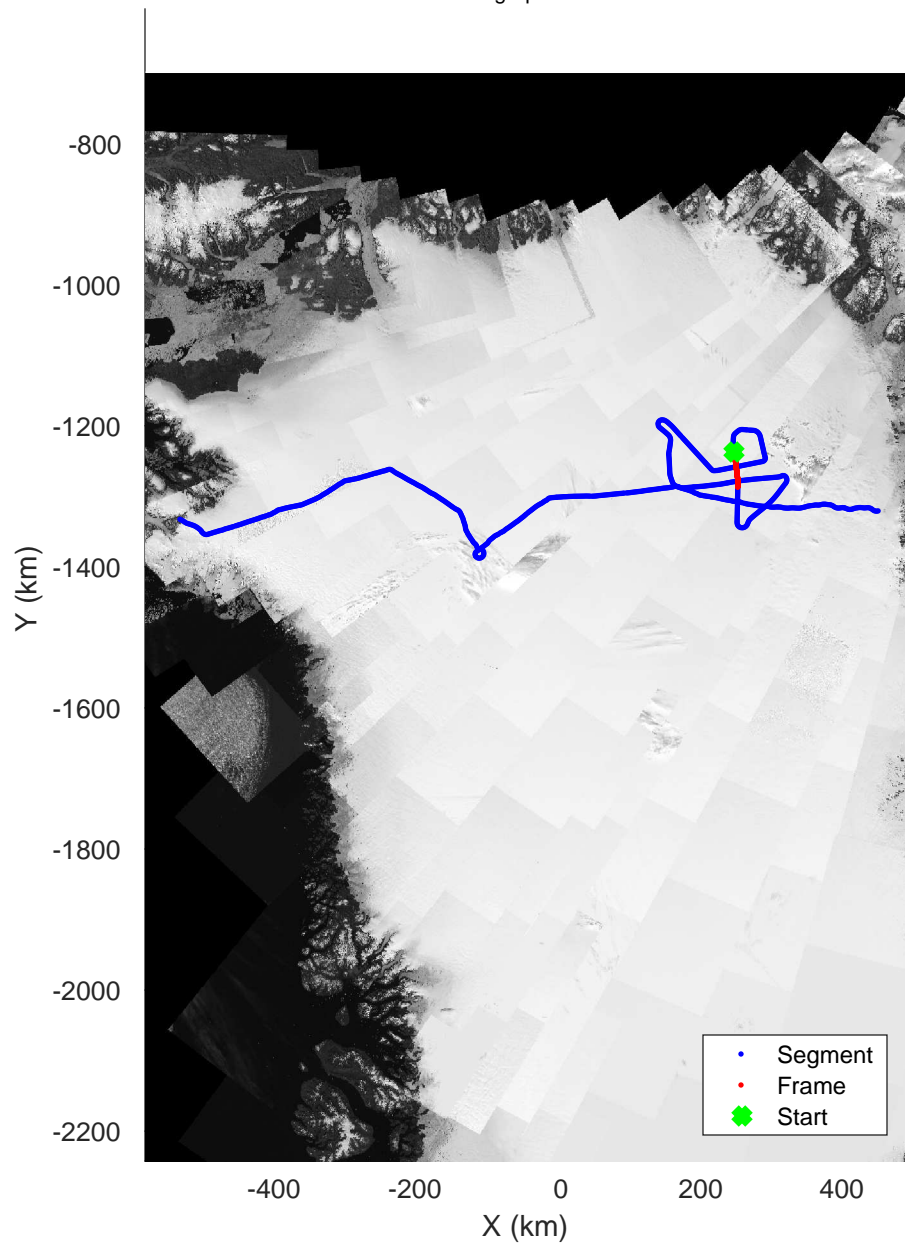

icards 2002_Greenland_P3: "" 20020524_01_014: 13:04:34.1 to 13:10:33.7 GPS

icards 2002_Greenland_P3: "" 20020524_01_014: 13:04:34.1 to 13:10:33.7 GPS

20020524_01_015
Polar Stereograph 70N/-45E

icards 2002_Greenland_P3: "" 20020524_01_015: 13:10:33.9 to 13:16:39.8 GPS