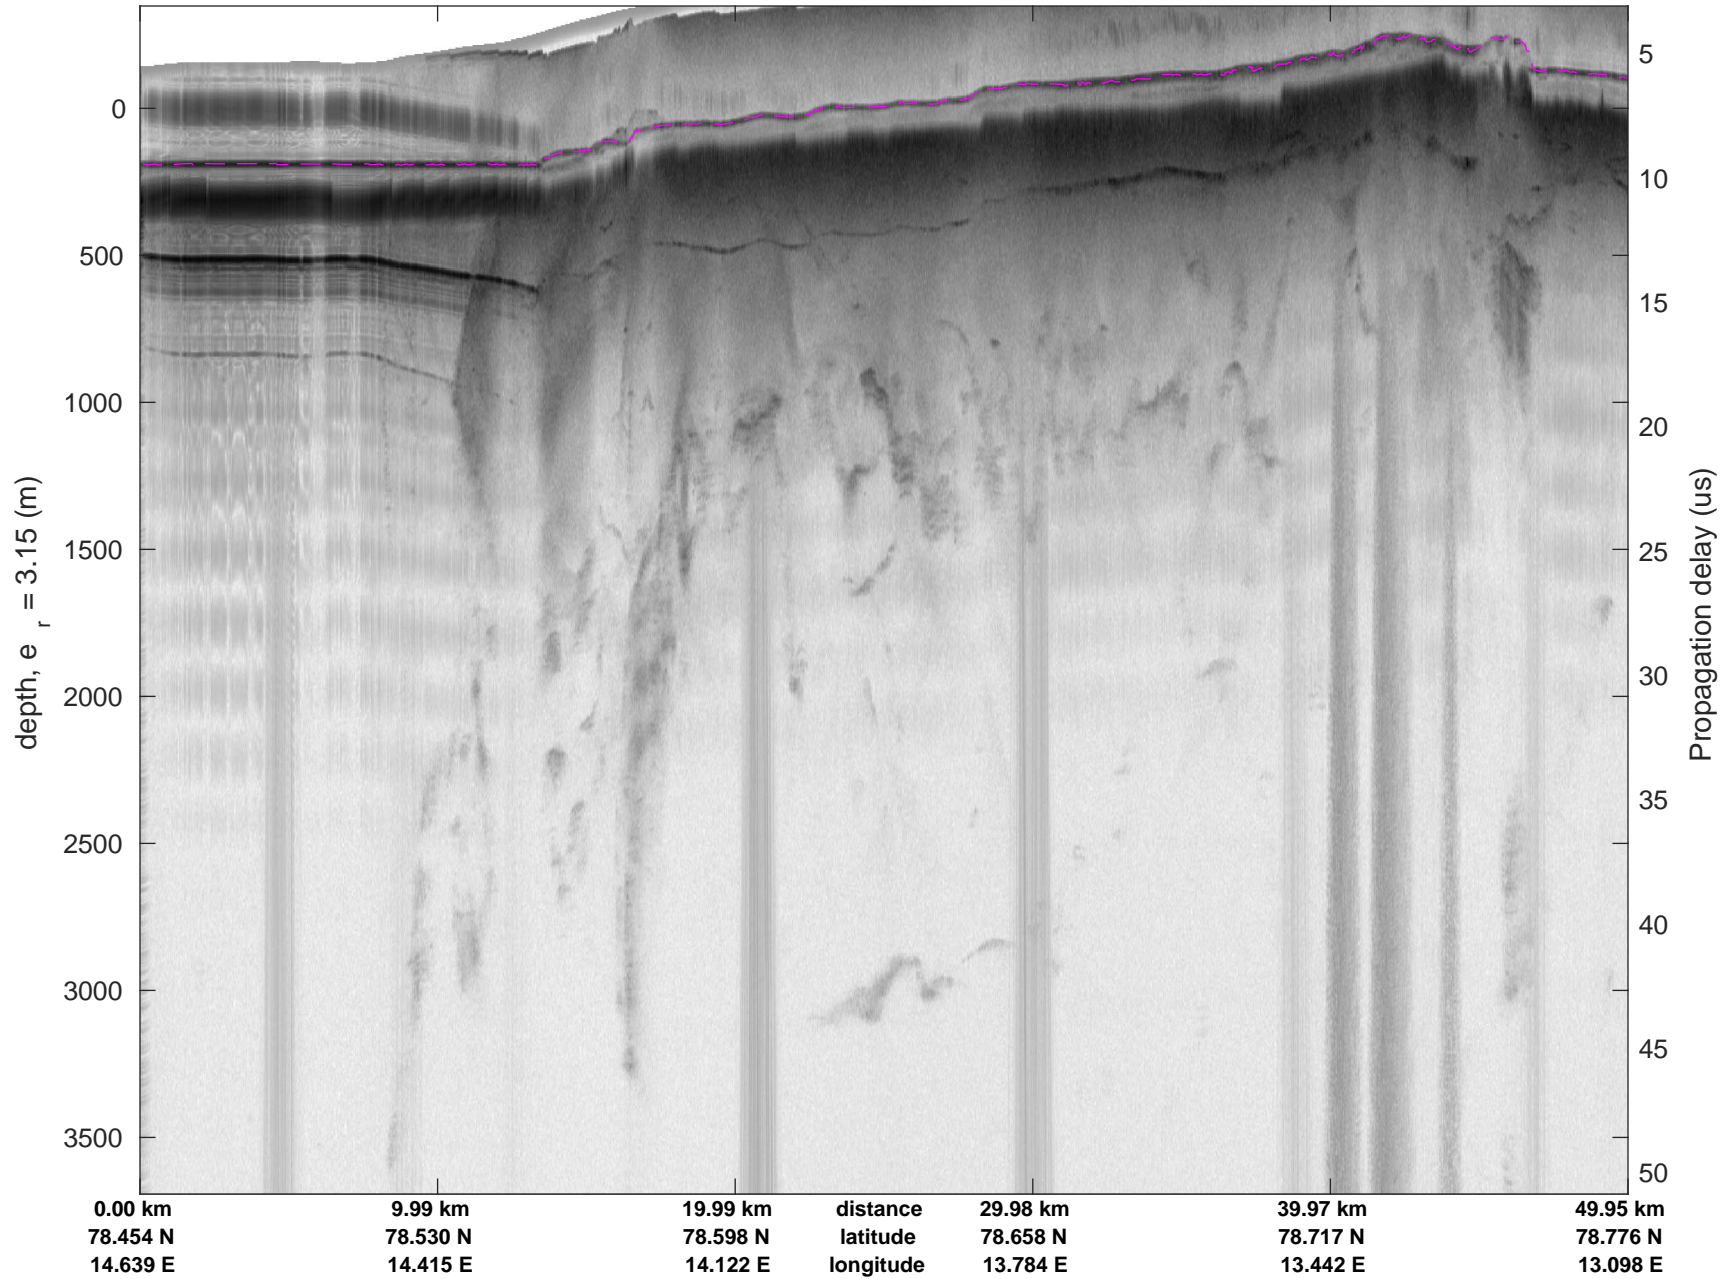

20020522_08_001
Polar Stereograph 70N/-45E

icards 2002_Greenland_P3: "" 20020522_08_001: 12:54:46.6 to 13:00:43.6 GPS

icards 2002_Greenland_P3: "" 20020522_08_001: 12:54:46.6 to 13:00:43.6 GPS

icards 2002_Greenland_P3: "" 20020522_08_002: 13:00:43.8 to 13:02:57.0 GPS

icards 2002_Greenland_P3: "" 20020522_08_002: 13:00:43.8 to 13:02:57.0 GPS